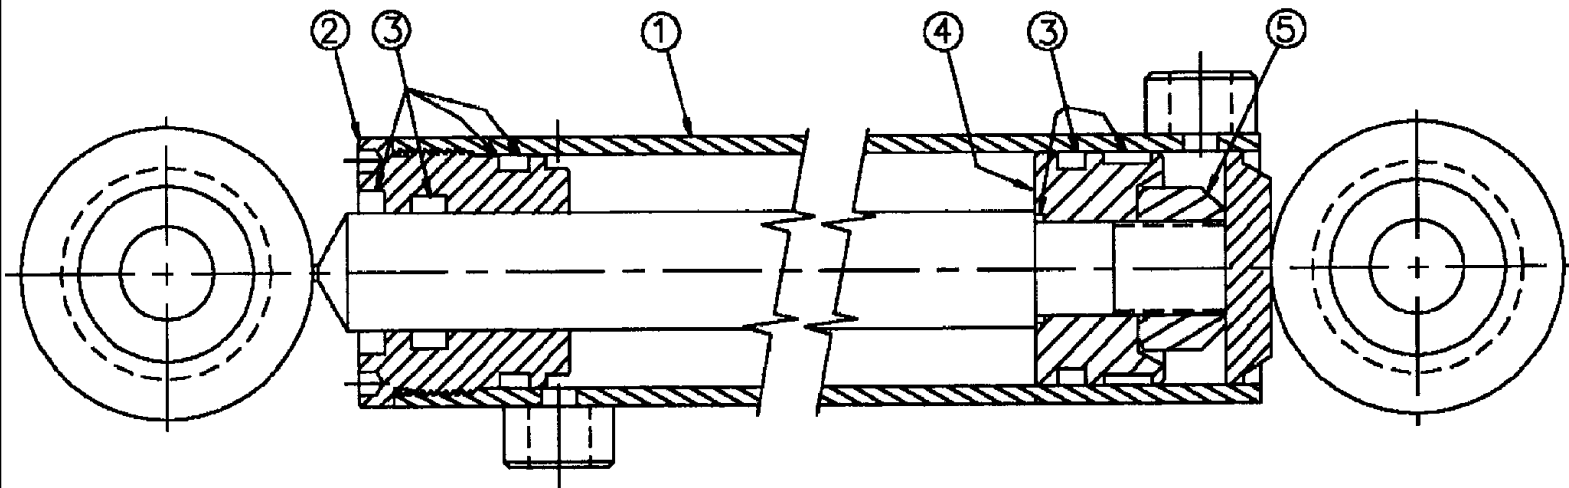

314915

SPX3185 PATRIOT SPRAYER (10/02-)

07-005 CYLINDERS - INNER BOOM FOLD (90' BOOM)

сылка	Номер детали	Кол-во	Описание
1	BN314923	1	TUBE, aurelius
2	BN69786	1	GLAND, end
3	BN69787	1	SEAL, KIT, This is a complete seal kit. Parts shown are for the screw-on end gland. When replacing - take note on how old seals are positioned.
4	BN69789	1	PISTON,
5	BN69790	1	NUT, LOCK,
	BN324139	1	PIVOT, CYL, wldmnt, boom pivot
	BN324138	1	PIVOT, CYL, wldmnt, boom pivot