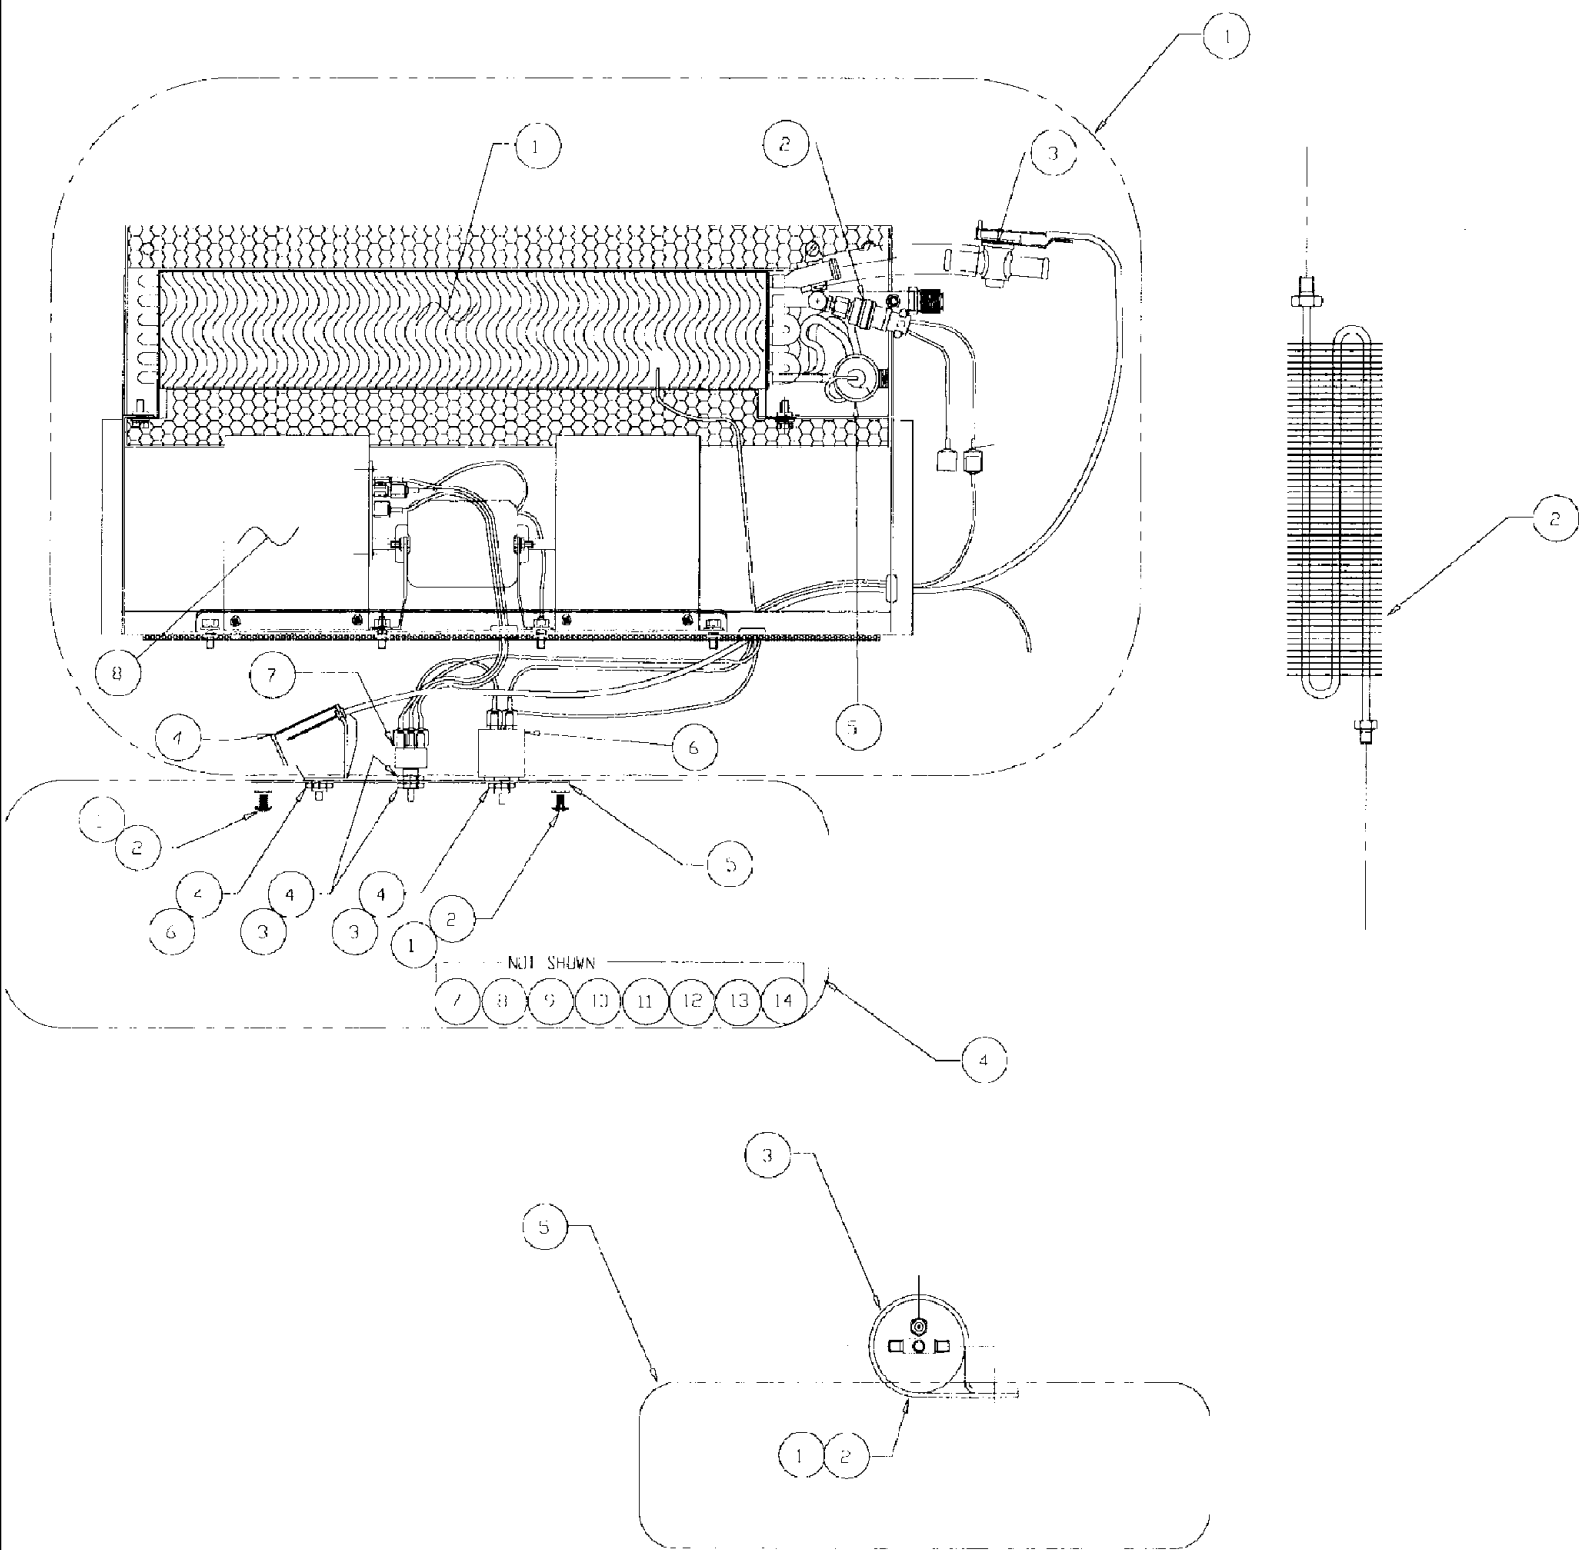

310705

SPX3185 PATRIOT SPRAYER (10/02-)

02-006 CAB EXTERIOR - A/C PACKAGE

сылка	Номер детали	Кол-во	Описание
1	BN311013	1	HOUSING ASSY., EVAPORATOR, see REF. 1-8 below
2	BN67785	1	COIL, condensor
3	BN67797	1	RESERVOIR, DRYER reciever
4	BN311014	1	PACKAGE, parts, louver & misc, see REF. 1-14 below
5	BN311024	1	PACKAGE, parts, dryer, see REF. 1-2 below
1	BN311015	1	EVAPORATOR, COIL heater, housing assy. BN311013
2	BN69702	1	SWITCH, low pressure, evaporator housing assy. BN311013
3	BN69708	1	VALVE, water, inline, evaporator housing assy. BN311013
4	BN311016	1	CABLE, ASSEMBLY, push pull, evaporator housing assy. BN311013
5	BN69872	1	VALVE, expansion, evaporator housing assy. BN311013
6	BN69703	1	SWITCH, CONTROL cold, evaporator housing assy. BN311013
7	BN69709	1	SWITCH, 3 speed, evaporator housing assy. BN311013
8	BN69704	1	BLOWER ASSY., 12V, evaporator housing assy BN311013
1	BN311017	4	WASHER, LOCK, 1/4, ext-tooth, parts pkg.-louver & misc. BN311014
2	BN312682	4	SCREW, PHIL, 1/4-20 x 1" T.H., parts pkg.-louver & misc. BN311014
3	BN67731	3	NUT, control mtg, parts pkg.-louver & misc. BN311014
4	BN67740	3	KNOB, control, parts pkg.-louver & misc. BN311014
5	BN311018	1	PLATE, CONTROL, w/decal, parts pkg.-ouver & misc BN311014
6	BN312683	1	NUT, cable control, parts pkg.-louver & misc. BN311014
7	BN67735	4	VENT, LOUVER 1, 1/4 x 4 1/2 rect, parts pkg.-louver & misc. BN311014
8	BN67734	2	VENT, LOUVER, w/hose adapter, parts pkg.-louver & misc. BN311014
9	BN67732	2	VENT, LOUVER, 3" dia. flat, parts pkg.-louver & misc. BN311014
10	BN67795	2	HOSE, flex, 3", windsheild louver, parts pkg.-louver & misc. BN311014
11	BN306271	3	TAPE, ADHESIVE, tar, 10", parts pkg.-;ouver & misc. BN311014
12	BN67796	3	TUBE, poly loom drain, parts pkg.-louver & misc. BN311014
13	BN311023	5	VENT, LOUVER, 4" dia., w/wire clip, parts pkg.-louver & misc. BN311014
14	BN312684	4	CLAMP, hose, 3" flex, parts pkg.plouver & misc. BN311014
1	BN301704	1	DECAL, charge w/134A gas, parts pkg. dryer BN311024
2	BN67726	1	CLAMP, reciever dryer, parts pkg. dryer BN311024

Complete Part # BN310705 (Ref Only)