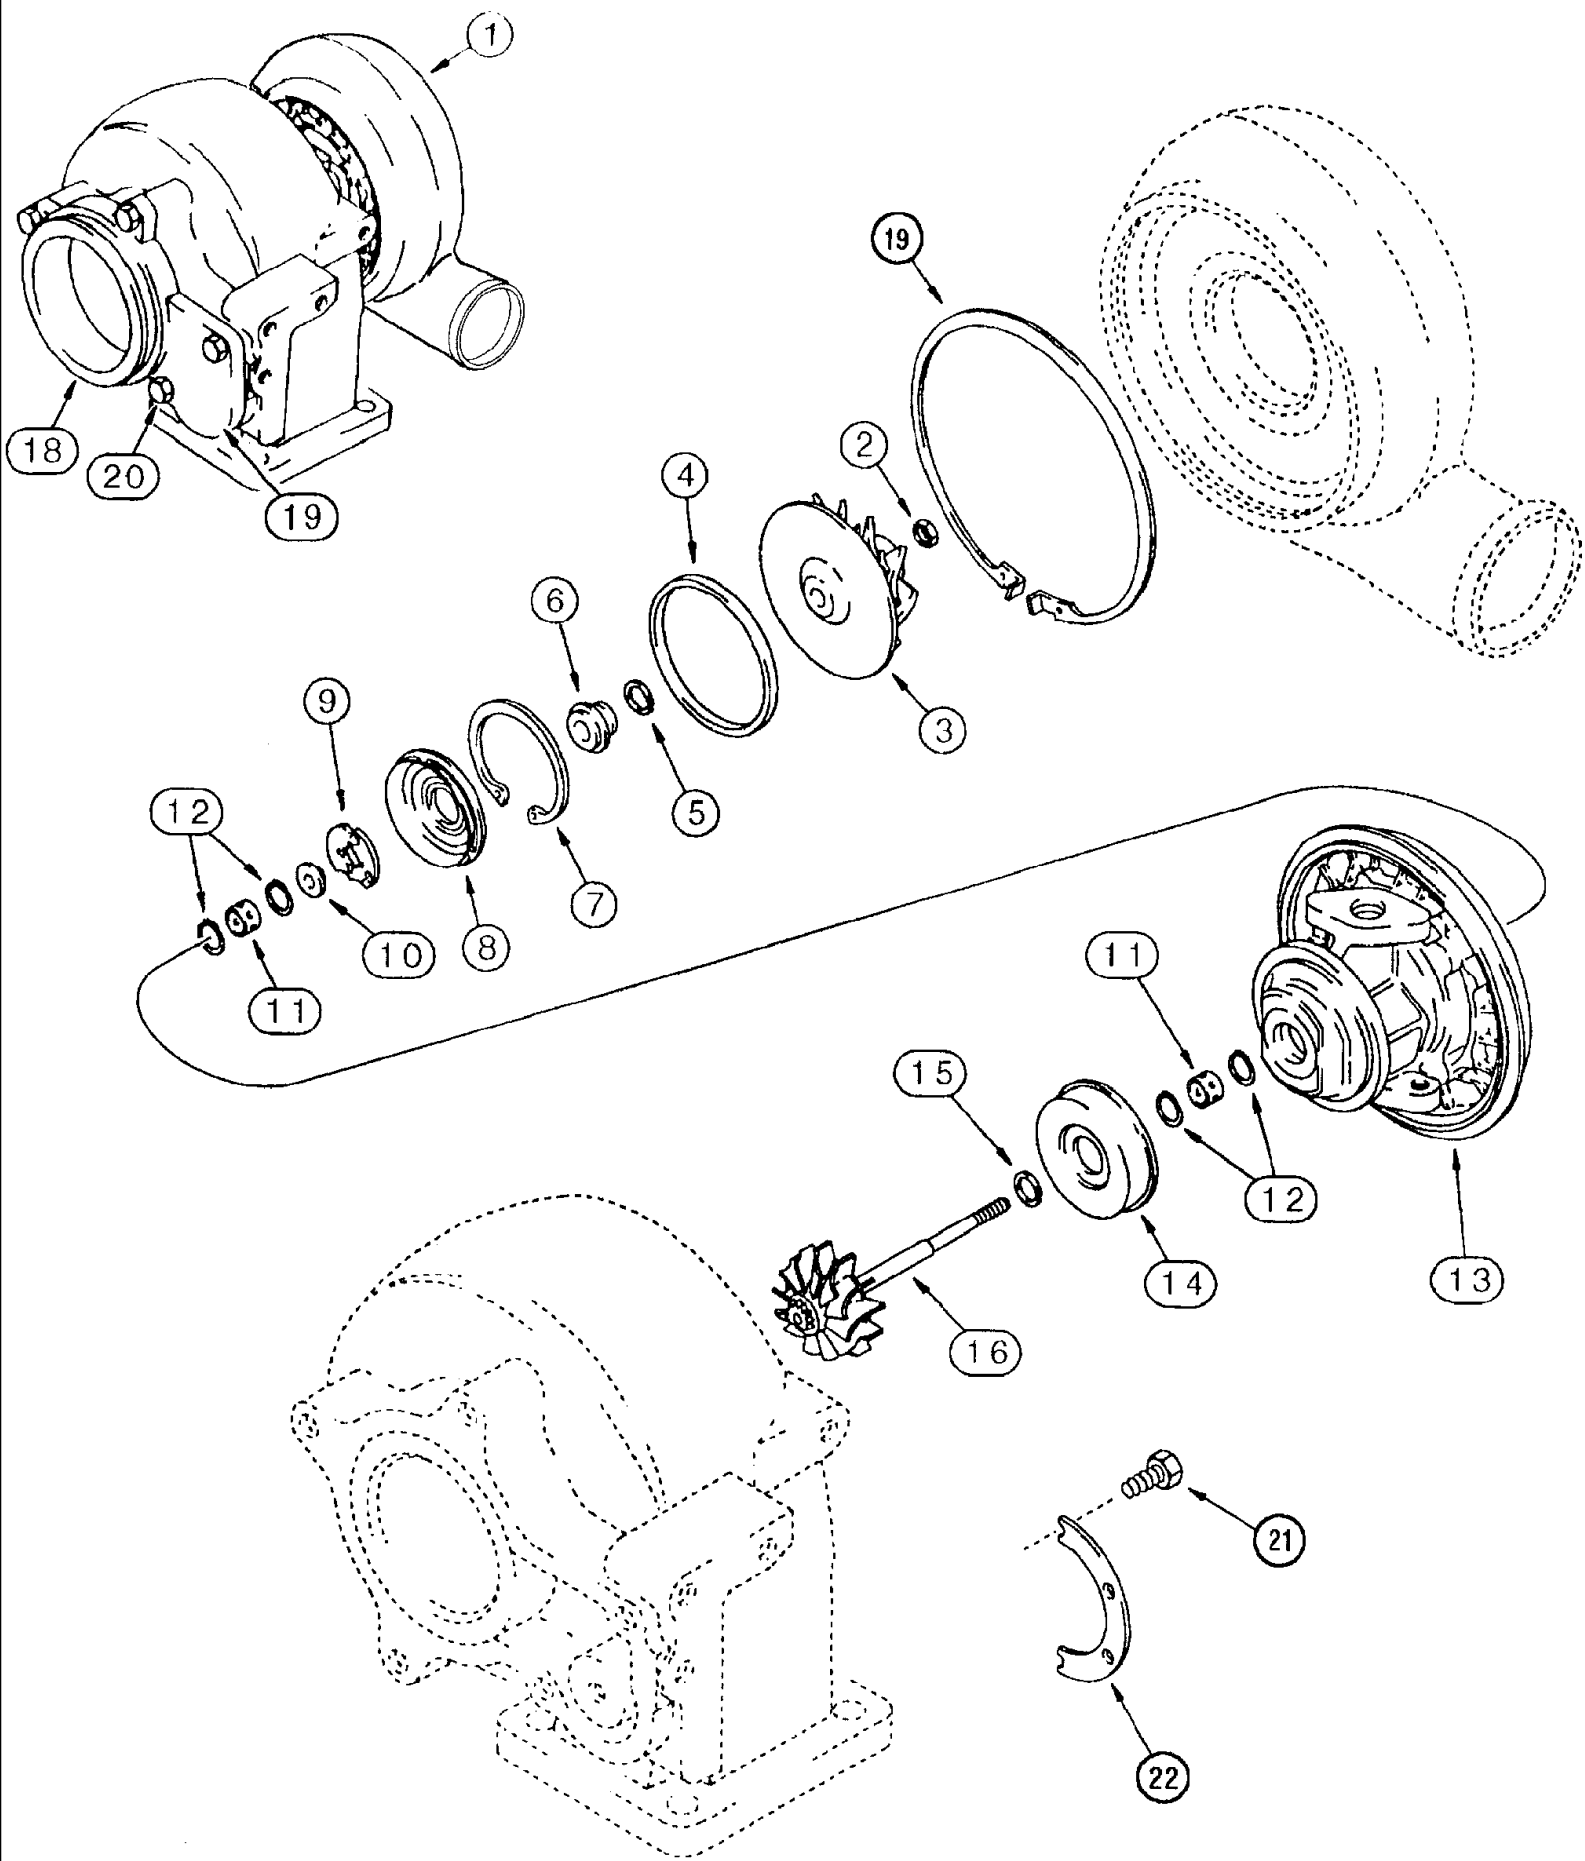

DI98C214

03-018 ENGINE - TURBOCHARGER ASSEMBLY

сылка	Номер детали	Кол-во	Описание
	JR802697	1	REMAN-TURBOCHARGER, KIT assembly, remanufactured
	JC536327	1	TURBOCHARGER, RETURN NUMBER use this part number to return turbocharger core for credit when using a remanufactured assmby
1	J802697	1	KIT, turbocharger, also Includes REF. 1 - 11 on page 03-020
2	NSS	1	NOT SERVICED SEPARATELY, NUT hex,lock
3	NSS	1	NOT SERVICED SEPARATELY, IMPELLER turbocharger
4	NSS	1	NOT SERVICED SEPARATELY, SEAL, O-ring
5	NSS	1	NOT SERVICED SEPARATELY, SEAL split ring
6	NSS	1	NOT SERVICED SEPARATELY, SLINGER oil
7	NSS	1	NOT SERVICED SEPARATELY, RING retaining
8	NSS	1	NOT SERVICED SEPARATELY, BAFFLE oil
9	NSS	1	NOT SERVICED SEPARATELY, BEARING thrust
10	NSS	1	NOT SERVICED SEPARATELY, COLLAR thrust
	NSS	2	NOT SERVICED SEPARATELY, BEARING impeller shaft
12	NSS	4	NOT SERVICED SEPARATELY, RING retaining
13	NSS	1	NOT SERVICED SEPARATELY, HOUSING bearing
14	NSS	1	NOT SERVICED SEPARATELY, SHIELD heat
15	NSS	1	NOT SERVICED SEPARATELY, SEAL split ring
16	NSS	1	NOT SERVICED SEPARATELY, ROTOR AND SHAFT turbocharger
17	NSS	1	NOT SERVICED SEPARATELY, PLATE oil seal, not shown
18	J535001	1	GASKET, adapter
19	J527759	1	ADAPTER, connection
20	614-8020	5	BOLT, Hex, M8 x 20, 8.8,
21	J759917	4	SET SCREW, set, hex head
22	J534309	2	PLATE, clamping
23	J533163	1	RING, SNAP, retaining
	J575169	1	KIT, REPAIR, KIT overhaul, turbocharger, Consists of: 2, 4, 5, 7, 8, 9, 11, 12, 15, 21
	J537817	1	HOUSING, CENTER ASSEMBLY turbocharger, Consists of: 2 - 17