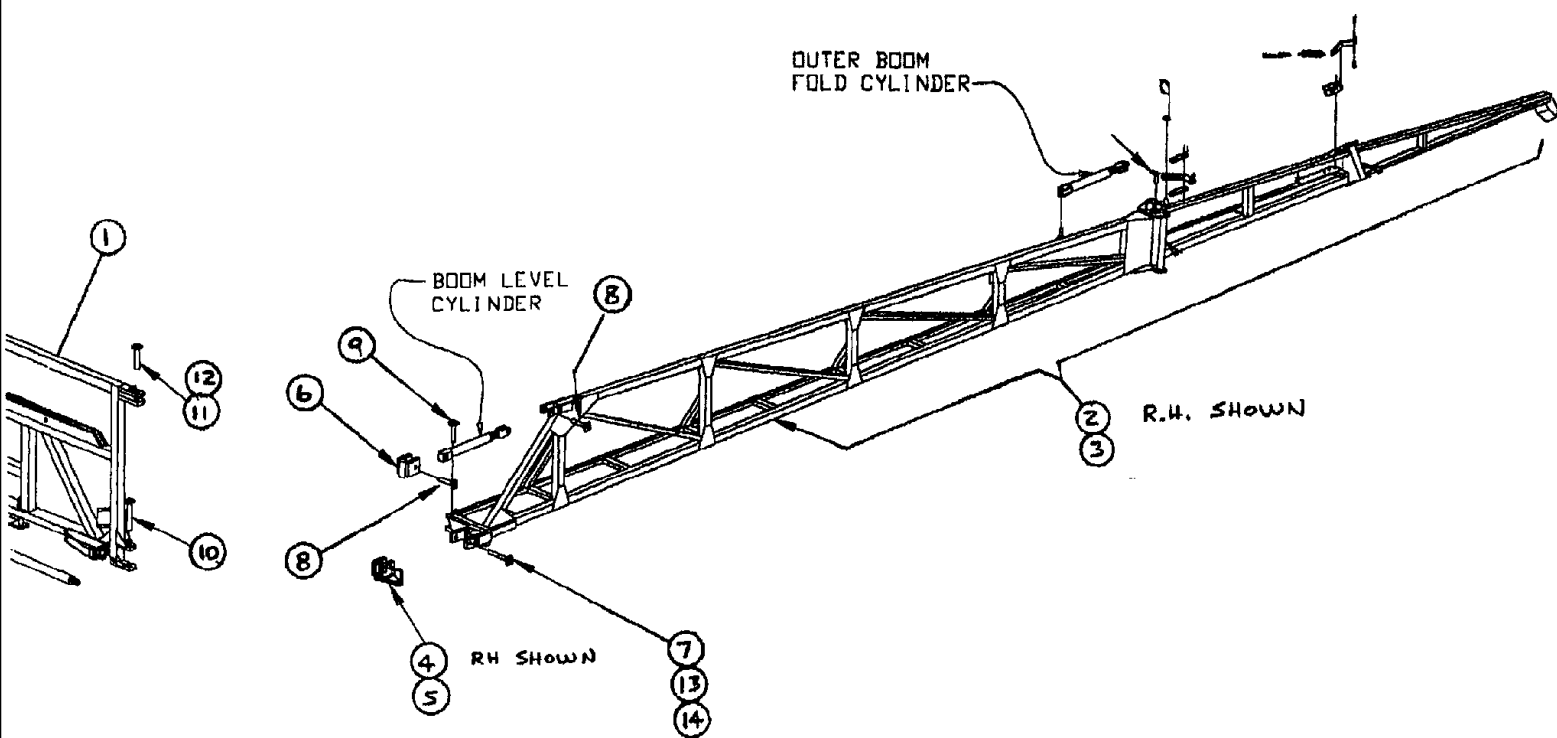

325621

SPX3185 PATRIOT SPRAYER (10/02-)

08-010 BOOMS - BOOM GROUP, 90'

сылка	Номер детали	Кол-во	Описание
1		1	GRP center sec., 90', 785, see Figure 08-017
2		1	GRP boom, RH, 90', 785, see Figure 08-013
3		1	GRP boom, LH, 90', 785, see Figure 08-015
4	342088A1	1	BRACKET, PIVOT wdmnt, RH, bm, 1.25"
5	342089A1	1	BRACKET, PIVOT wdmnt, LH, bm, 1.25"
6	BN66521	2	HINGE, wldmt, upper boom
7	342260A1	2	PIN, PIN, pivot, INR BM
8	BN66860	4	PIN, weldt, 1.00 x 4.00
9	BN324141	2	PIN, PIN, boom pivot, wldmnt
10	BN65220	2	PIN, wldmnt, 1.25" x 6.875
11	BN300279	2	PIN, weldment
12	BN52330	10	PIN, ROLL, 1/4 x 1-3/4
13	413-644	1	BOLT, Hex, 3/8"-16 x 2 3/4", G5,
14	231-4146	2	NUT, LOCK, 3/8"-16, GB, hex head, 3/8-16, TLN, GB

Complete Part # BN325621 (Ref Only)