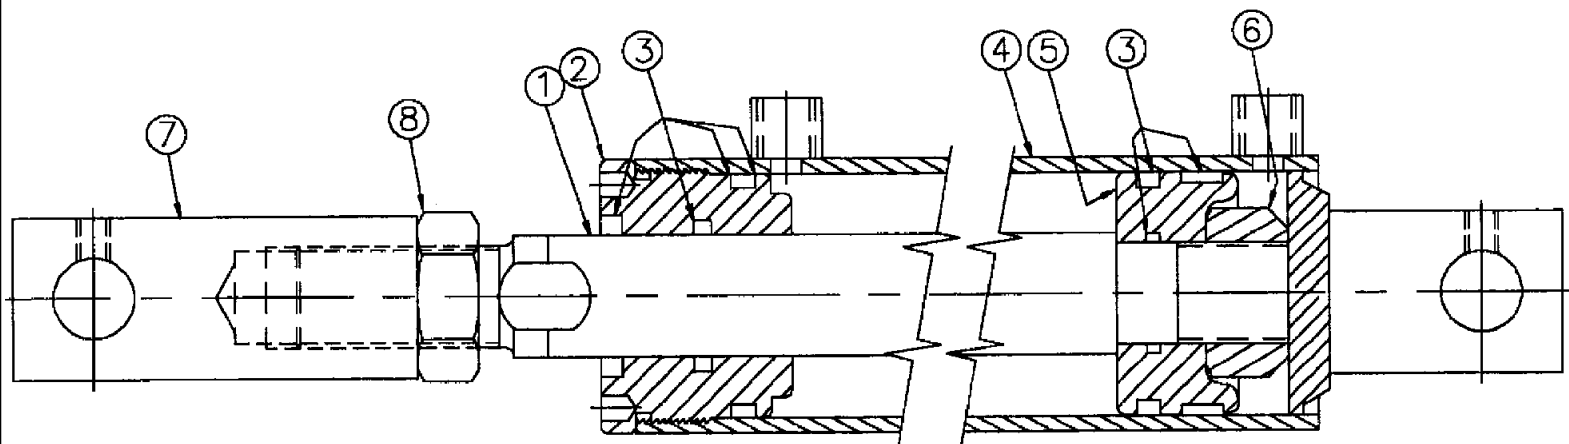

318293

SPX3185 PATRIOT SPRAYER (10/02-)

07-009 CYLINDERS - BOOM LEVEL (90' BOOM)

сылка	Номер детали	Кол-во	Описание
1	BN300160	1	CLEVIS, ADJUSTABLE, SHAFT, cylinder rod
2	BN67667	1	GLAND, end
3	BN305496	1	PACKAGE, SEALS, KIT, This is a complete seal kit. Parts shown are for the screw-on end gland. When replacing - take note on how old seals are positioned.
4	BN322918	1	TUBE ASSEMBLY
5	BN305498	1	PISTON,
6	BN300161	1	NUT, LOCK, 1.25, 12UNF
7	BN319096	1	CLEVIS, CLEVIS, cyl.
8	BN300163	1	NUT, LOCK, jam 1.25, 12UNF

Complete Part # BN318293 (Ref Only)