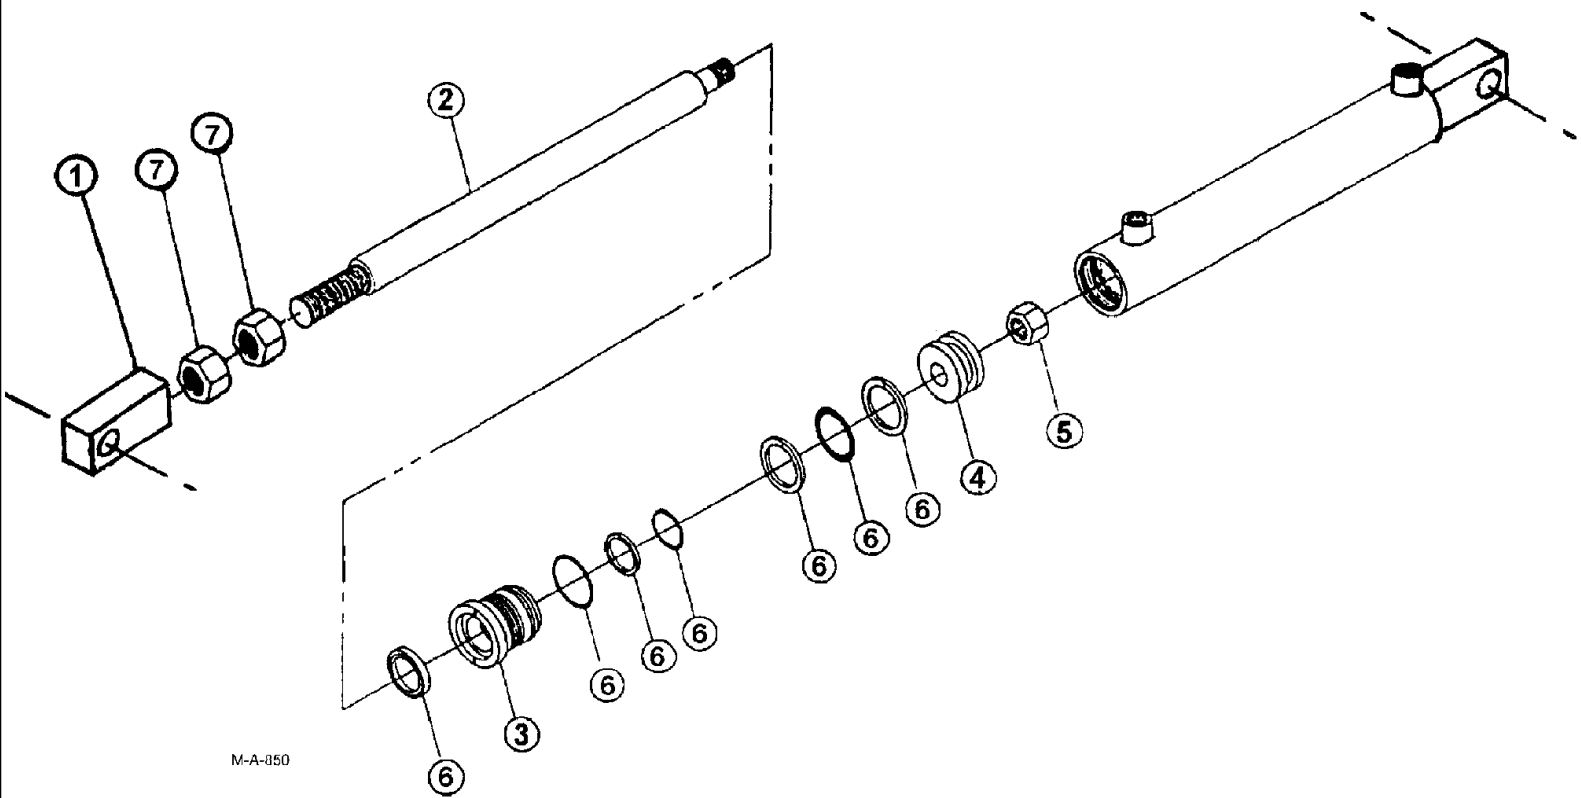

SPX3185 PATRIOT SPRAYER (10/02-)

07-008 CYLINDERS - BOOM LEVEL (75' BOOM)

сылка	Номер детали	Кол-во	Описание
1	BN98519	1	CLEVIS, CLEVIS
2	BN98520	1	ROD, ROD cylinder
3	BN98517	1	GLAND, GLAND end
4	BN98518	1	PISTON, PISTON
5	BN98093	1	NUT, LOCK, jam
6	BN98340	1	KIT, SEALS, KIT seal, This is a complete seal kit. Parts shown are for the screw-on end gland. When replacing - take note on how old seals are positioned.
7	BN98521	2	NUT jam

Complete Part # BN53806 (Ref Only)