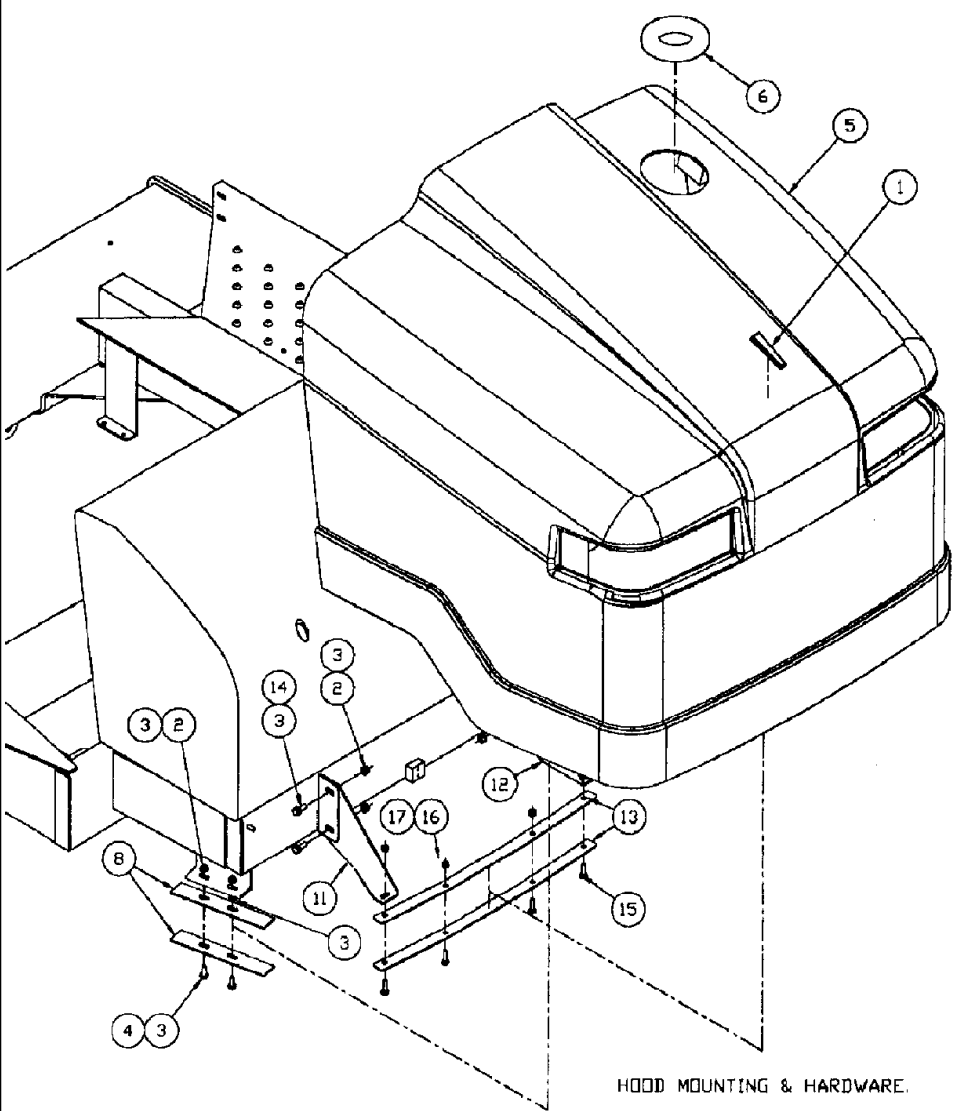

BN316994

04-006 SUSPENSION & FRAME - HOOD, FUEL TANK GROUP

сылка	Номер детали	Кол-во	Описание
1	1968108C2	1	GUIDE, TRIM hood sight
2	832-46410	8	NUT, LOCK, M10 x 1.5, CI 8,
3	BN300499	18	WASHER, M10, FW, 10.9
4	814-10045	4	BOLT, Hex, M10 x 45, 8.8, hex head, M10 1.5 x 45, 8.8
5	BN315078	1	HOOD, fuel tank 3200B
6	BN316498	1	GROMMET, hood
8	BN319318	4	PLATE, PLATE stress relief
9	86986299	8	FOAM, FOAM, hood side sup, 3XXX
11	BN321204	1	SUPPORT, SUPPORT, hood - R.H.
12	BN321205	1	SUPPORT, SUPPORT, hood - L.H.
13	BN311771	2	PLATE, front mount
14	614-10025	4	BOLT, Hex, M10 x 25, 8.8, Full Thd,
15	811-8030	4	BOLT, CARRIAGE, Short NK, M8 x 30, CI8.8, Full Thd,
16	832-46408	4	NUT, LOCK, M8 x 1.25, CI 8,
17	895-11008	4	WASHER, M8 x 16 x 1.6,

Complete Part # BN316994 (Ref Only)