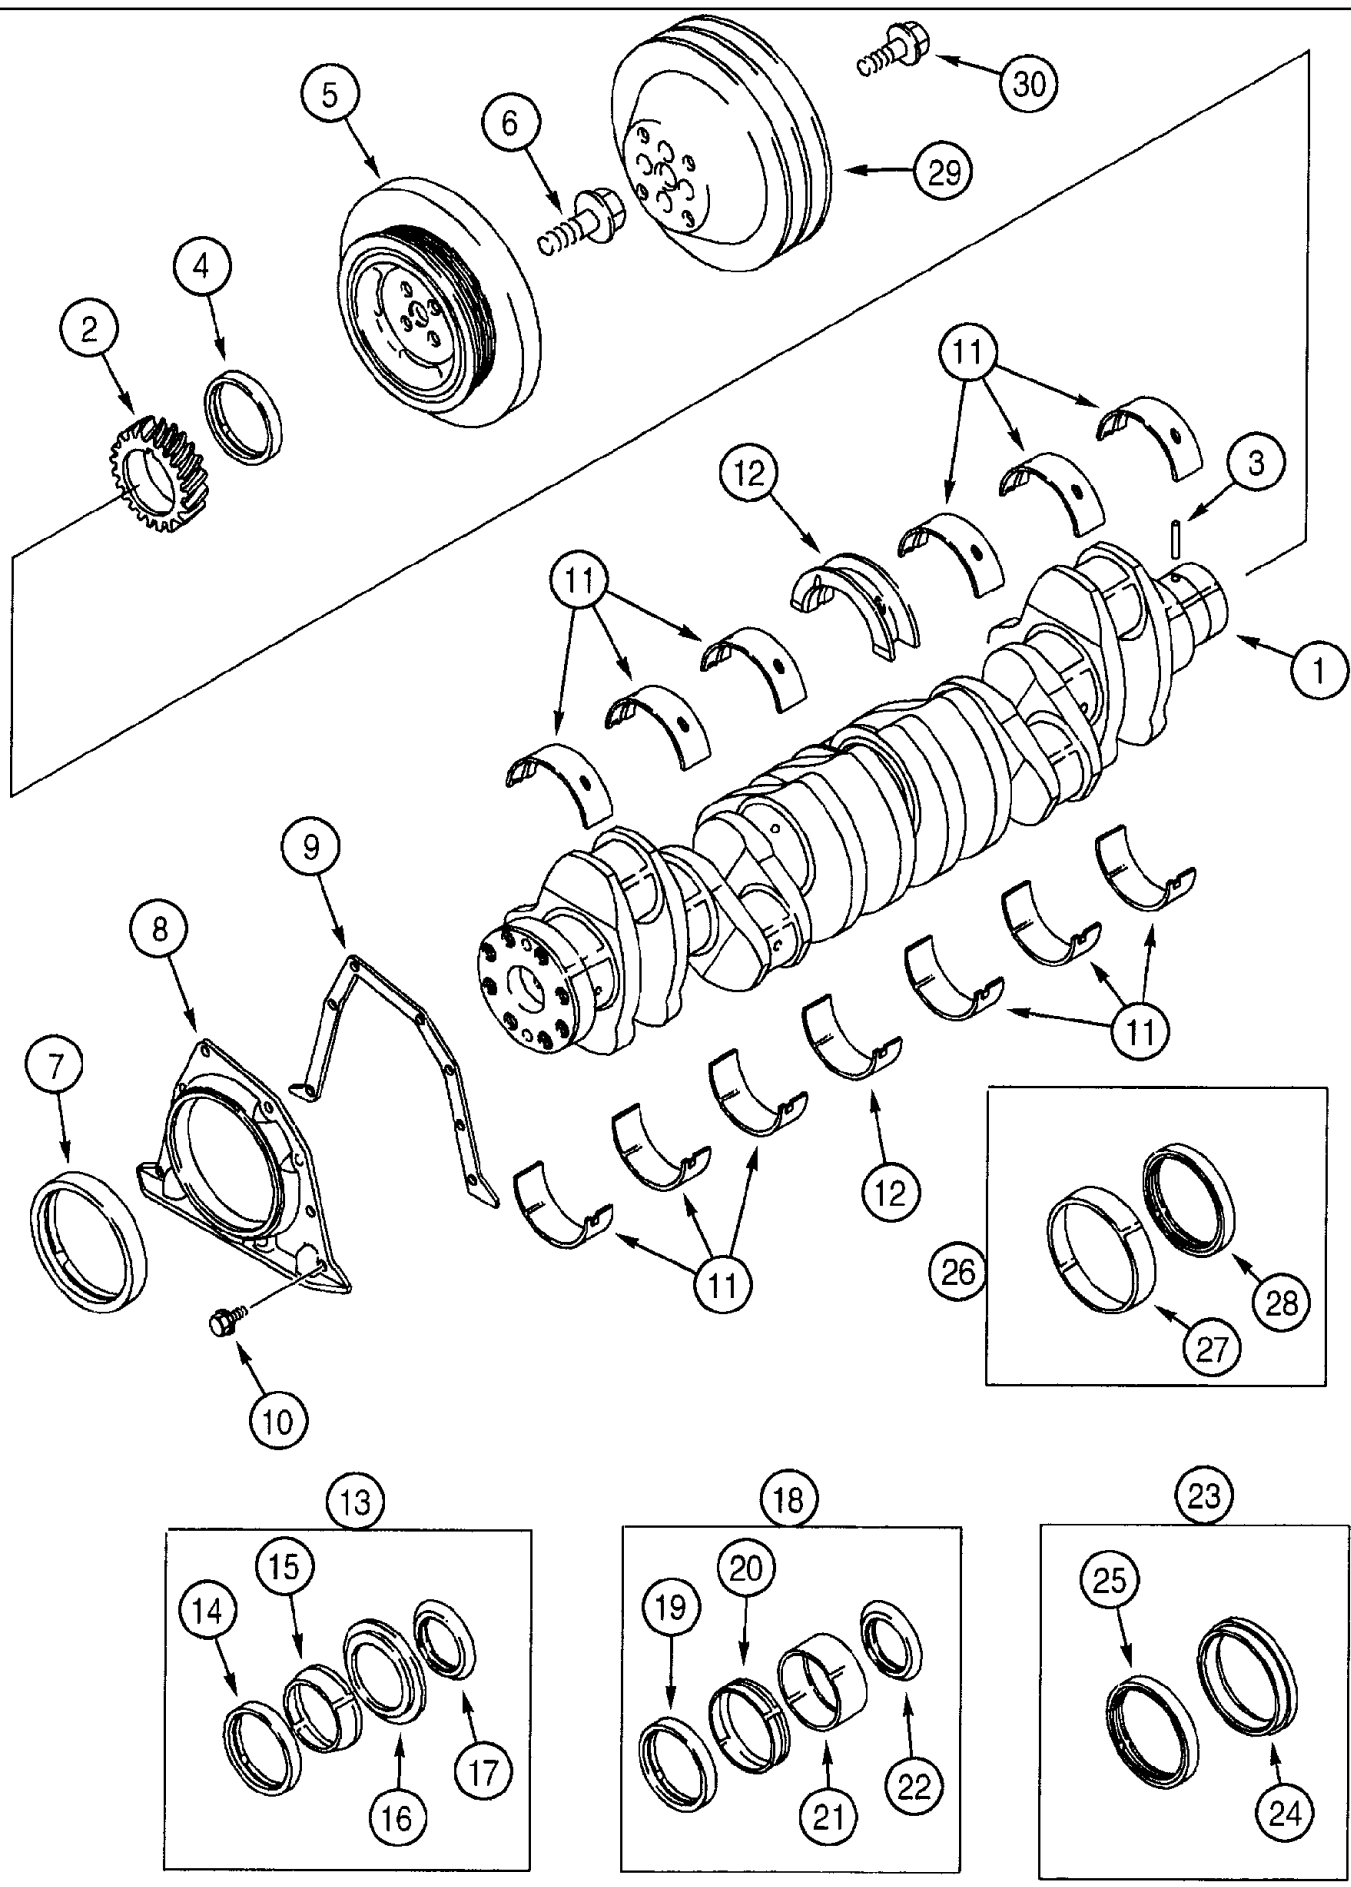

BS99G150

03-040 ENGINE - CRANKSHAFT

сылка	Номер детали	Кол-во	Описание
	JR908032	1	REMAN-CRANKSHAFT, ASSEMBLY engine, remanufactured, North America only
	JC908032		CORE-CRANKSHAFT, RETURN NUMBER use this part number to return crankshaft core for credit when using a remanufactured assembly
1	J908032	1	CRANKSHAFT, ASSEMBLY engine
2	J929027	1	PINION, GEAR crankshaft
3	J904483	1	PIN, dowel
4	NSS	1	NOT SERVICED SEPARATELY, SEAL oil, front, order REF. 13, A77889 front oil seal kit
5	J918999	1	DAMPER, PULLEY crankshaft vibration damper
6	J903857	4	BOLT, hex flange, special, 12 - 1.25 x 36 mm
7	NSS	1	NOT SERVICED SEPARATELY, SEAL oil, rear, order REF. 23, J934486 rear oil seal kit
8	J936904	1	COVER, REAR, RETAINER seal
9	845-6015	6	BOLT, Hex Flg, M6 x 15, 8.8, Full Thd, BOLT heavy hex flange, 6 - 1.0 x 15 mm
10	J938159	1	GASKET, rear cover retainer
11	A77405	6	BEARING, CRANKSHAFT, main, upper and lower set, standard
11	A77472	6	BEARING, CRANKSHAFT, main, upper and lower set, 0.25 mm undersize
11	A77474	6	BEARING, CRANKSHAFT, main, upper and lower set, 0.50 mm undersize
11	A77476	6	BEARING, CRANKSHAFT, main, upper and lower set, 0.75 mm undersize
11	A77478	6	BEARING, CRANKSHAFT, main, upper and lower set, 1.00 mm undersize
12	A77896	1	BEARING, THRUST, main, upper and lower set, standard
12	A77473	1	BEARING, main, upper and lower set, 0.25 mm undersize
12	A77475	1	BEARING, main, upper and lower set, 0.50 mm undersize
12	A77477	1	BEARING, THRUST, main, upper and lower set, 0.75 mm undersize
12	A77479	1	BEARING, THRUST, main, upper and lower set, 1.00 mm undersize
12	A77841	1	BEARING, THRUST, main, upper and lower set, 0.50 mm undersize, 0.50 mm overize
12	A77840	1	BEARING, THRUST, main, upper and lower set, 1.00 mm undersize, 1.00 mm overize
13	A77889	1	PACKAGE, SEALS, KIT oil, crankshaft front
14	NSS	1	NOT SERVICED SEPARATELY, SEAL oil, front
15	NSS	1	NOT SERVICED SEPARATELY, TOOL installation
16	NSS	1	NOT SERVICED SEPARATELY, TOOL installation
17	NSS	1	NOT SERVICED SEPARATELY, SHIELD dust
18	A77890	1	PACKAGE, SEALS, KIT oil, crankshaft front, includes wear sleeve
19	NSS	1	NOT SERVICED SEPARATELY, SEAL oil, front
20	NSS	1	NOT SERVICED SEPARATELY, SLEEVE wear
21	NSS	1	NOT SERVICED SEPARATELY, TOOL installation
22	NSS	1	NOT SERVICED SEPARATELY, SHIELD dust
23	J934486	1	KIT, SERVICE, KIT oil, crankshaft rear
24	NSS	1	NOT SERVICED SEPARATELY, TOOL installation
25	NSS	1	NOT SERVICED SEPARATELY, SEAL oil, rear
26	A77810	1	KIT, SERVICE, KIT oil, crankshaft rear, includes wear sleeve
27	NSS	1	NOT SERVICED SEPARATELY, SLEEVE wear
28	NSS	1	NOT SERVICED SEPARATELY, SEAL oil, rear
29	J919624	1	PULLEY, accessory drive, if used
30	854-12050	4	BOLT, Hex Flg, M12 x 50, 10.9, If used

Part available only through Case's Global After Sales Organization.