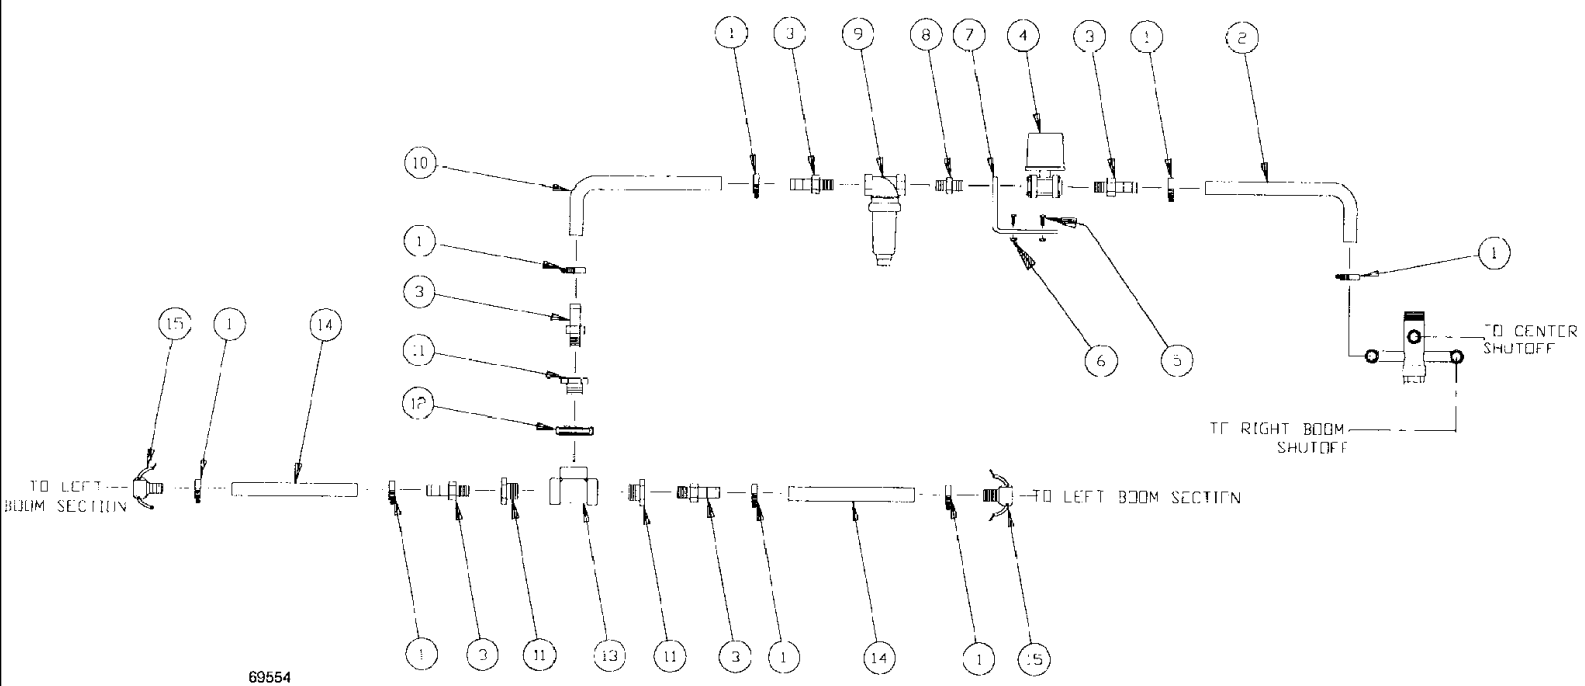

Complete Part # BN310967 ( Ref Only)

сылка	Номер детали	Кол-во	Описание
1	BN75990	8	CLAMP, SS, #16.81 to 1.5 A
2	BN53758	1	HOSE, HOSE, 1" EPDM, 222.0"
3	BN53476	5	FITTING, BARB, poly 1" NPT x 1" HS
4	BN69620	1	VALVE, BALL VALVE ASSEMBLY
5	413-412	2	BOLT, Hex, 1/4"-20 x 3/4", G5, Full Thd, hex head, 1/4-20 x .75, G5
6	231-4144	2	NUT, LOCK, 1/4"-20, GB,
7	BN24083	1	PLATE, MOUNTING, MNT., 7GA, HRS, 3.0 x 5.75/2
8	BN73648	1	NIPPLE, LUBE, 1" short poly pipe
9	BN73681	1	FILTER, STRAINER, STRAINER ASSEMBLY 1" 50 mesh
10	BN53844	1	HOSE, EPDM, 1" ID x 120"
11	BN73717	3	BUSHING, 1.5 x 1" reducer poly
12	BN21276	1	CLAMP, CLAMP, 2.5", heavy duty
13	BN73714	1	TEE, 1.5" tee poly
14	BN53744	2	HOSE, HOSE, 1" EPDM x 65.0"
15	BN53668	2	COUPLING, CPLR, 1" FML, HS SHK