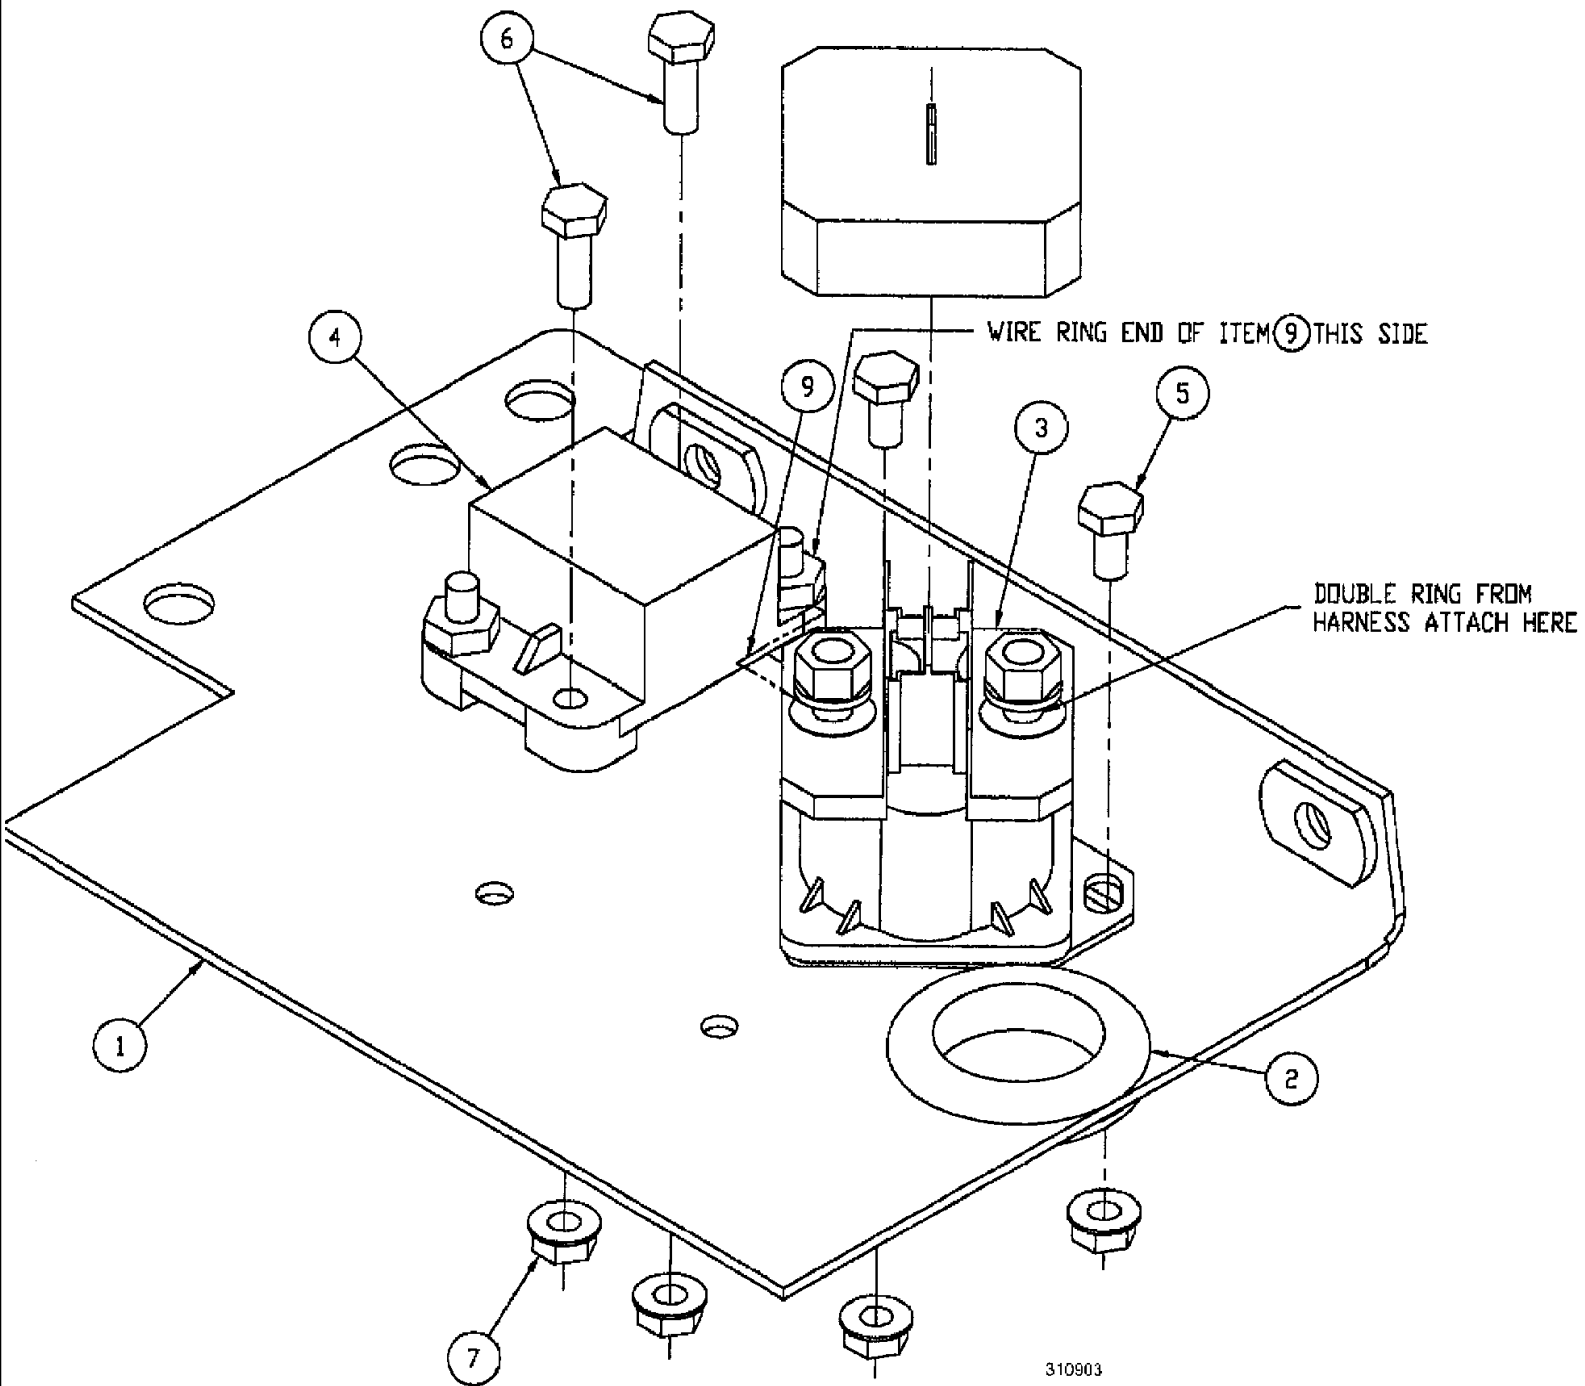

SPX3185 PATRIOT SPRAYER (10/02-)

03-078 ENGINE - SOLENOID MOUNT ASSEMBLY

сылка	Номер детали	Кол-во	Описание
1	BN310891	1	MOUNTING PARTS, sol. weldmnt
2	BN309732	1	GROMMET, rubber 1.50 ID
3	178149A1	1	SWITCH, SOLENOID, KIT, with barrier
4	BN69860	1	CIRCUIT BREAKER, 150A
5	BN50209	2	BOLT, hex head, 1/4-20 x .5, 5, pl
6	413-412	2	BOLT, Hex, 1/4"-20 x 3/4", G5, Full Thd, hex head, 1/4-20 x .75, G5
7	231-4144	4	NUT, LOCK, 1/4"-20, GB,
9	BN320105	1	CABLE, POS, C.B./relay

Complete Part # BN310903 (Ref Only)