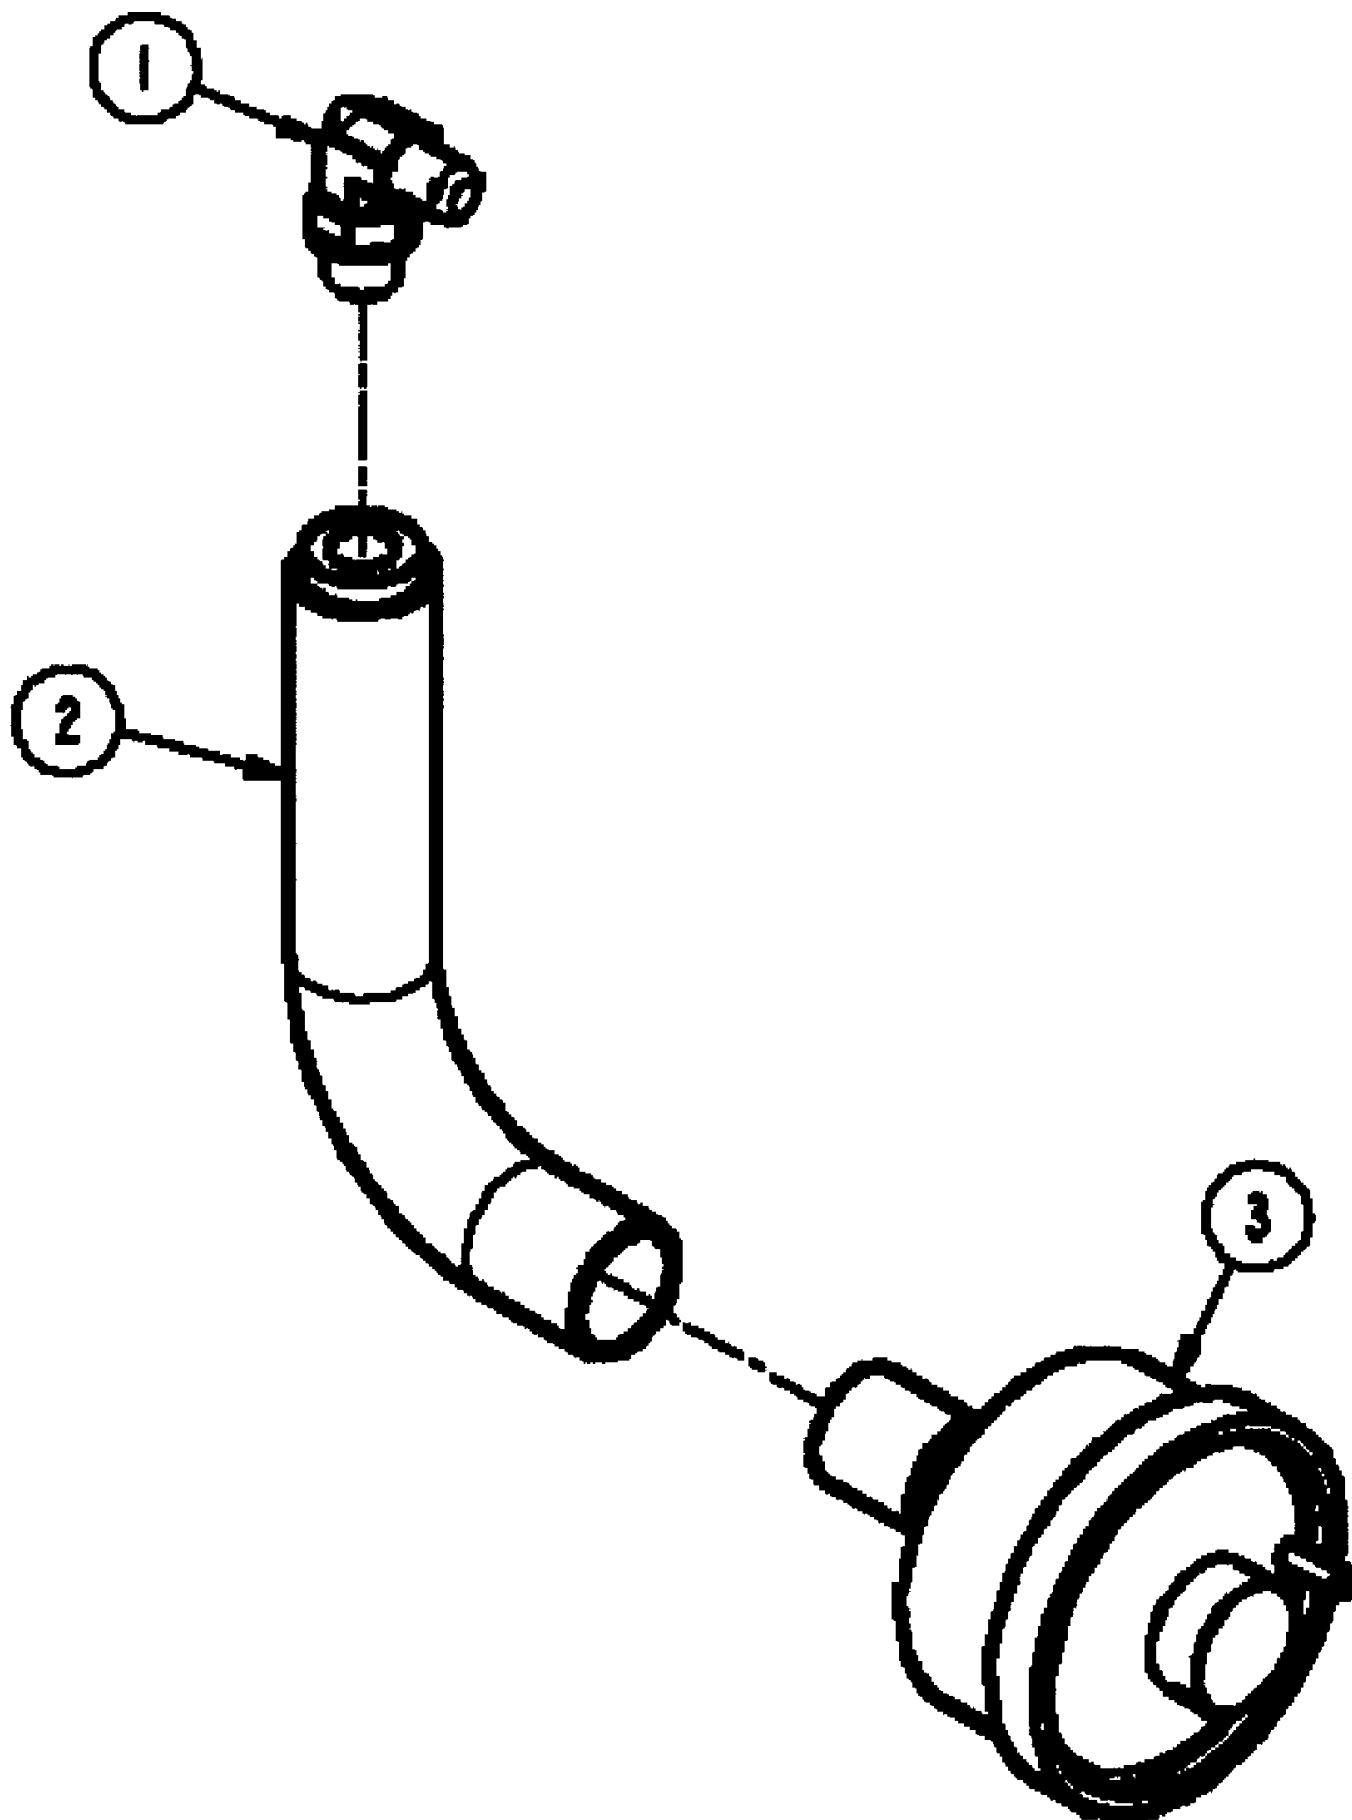

320076

SPX3185 PATRIOT SPRAYER (10/02-)

01-014 CAB INTERIOR - CAB PRESSURE MONITOR ASSY

сылка	Номер детали	Кол-во	Описание
1	218-5104	1	ELBOW, 90e, 1/2"-20, 37e x 1/2"-20, O-Ring, 5JIC - 5 MB, Part availabe only through Case's Global After Sales Organization.
2	BN324367	1	TUBE, WLDT, cab pressure
3	BN324376	1	GAUGE, ASSEMBLY cab pressure

Complete Part #BN320076 (Ref Only)