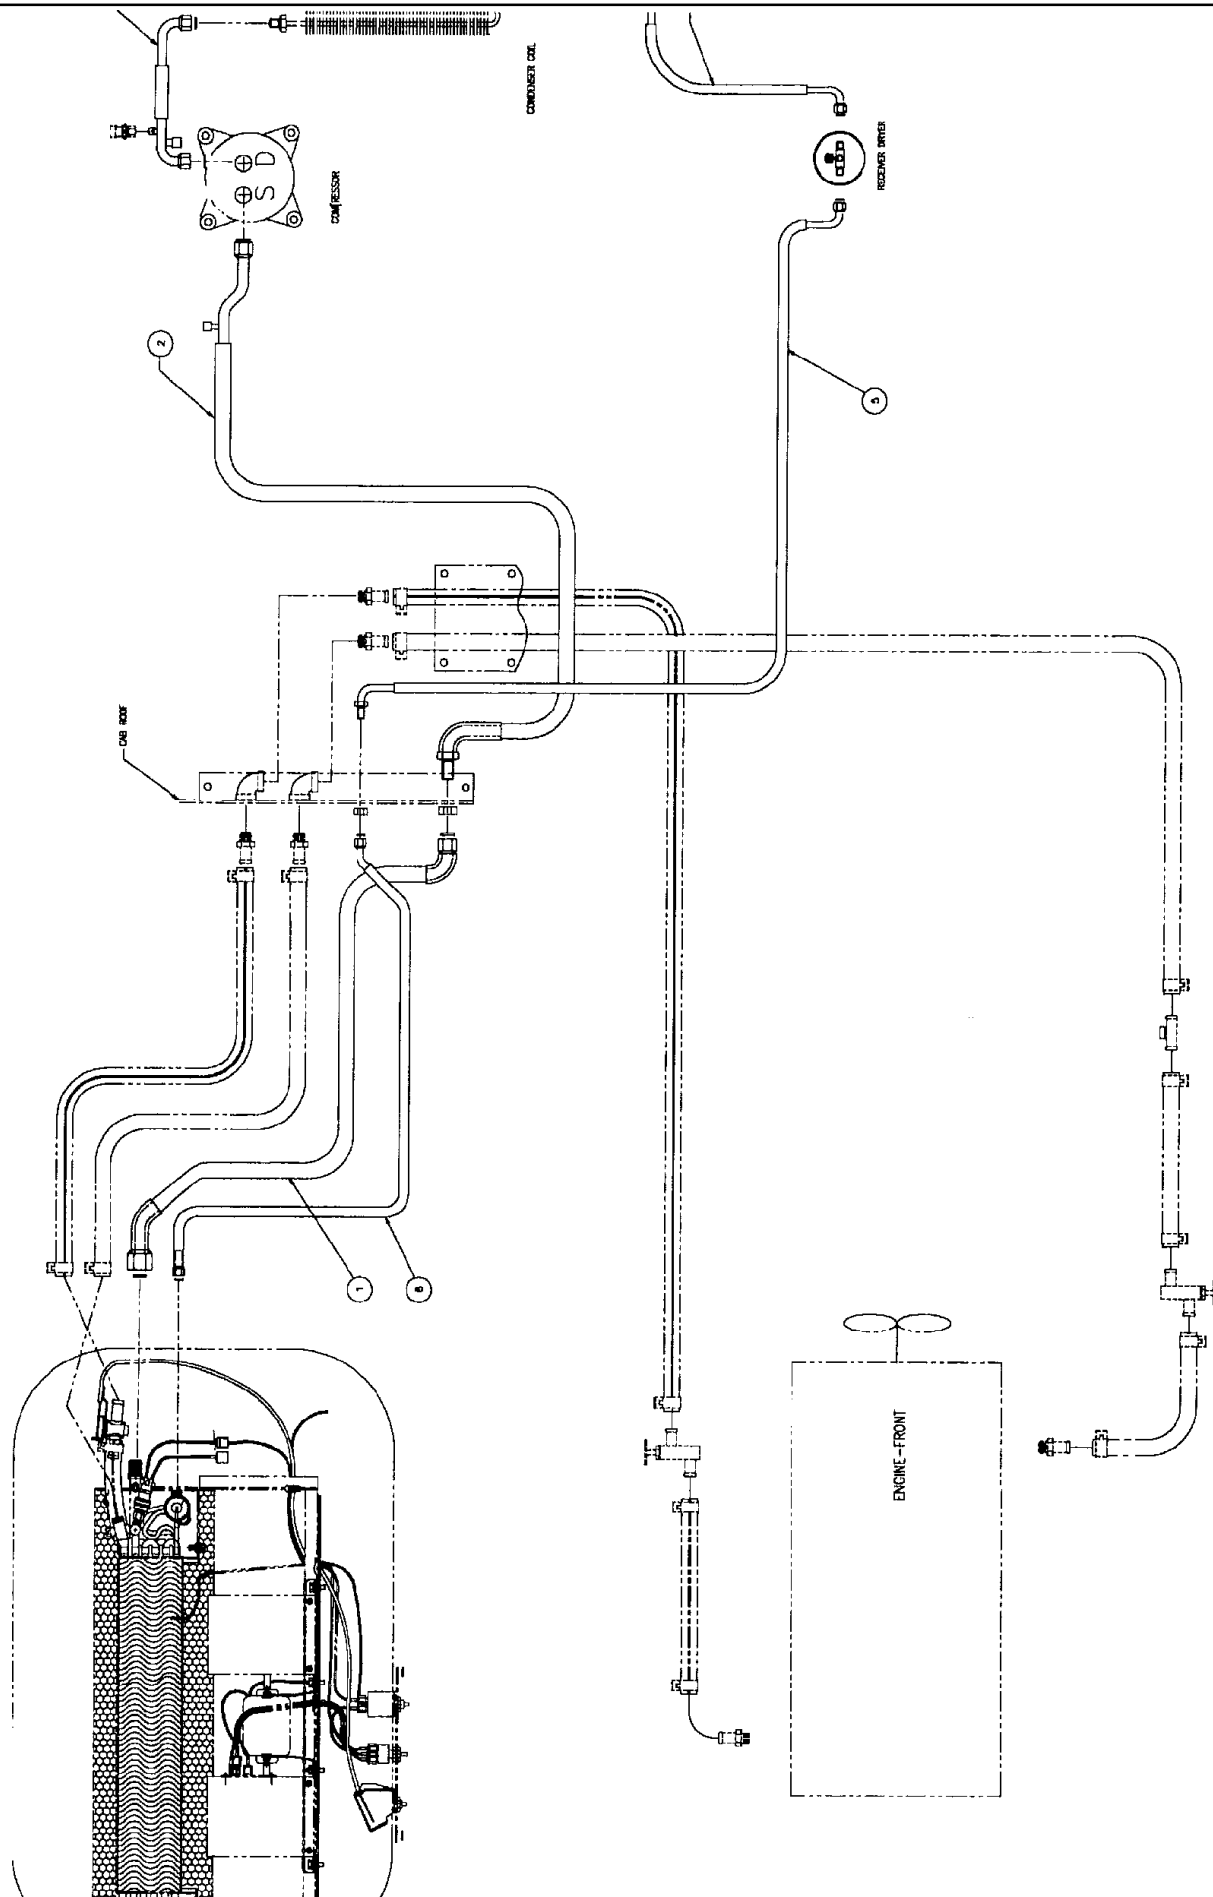

сылка	Номер детали	Кол-во	Описание
1	BN29908	1	TEE, flushing heater, 5/8"
2	BN306271	3	TAPE, ADHESIVE, tar, 10"
3	BN303666	2	VALVE, shut off
4	217-153	4	FITTING, 5/8" Hose X 1/2" NPTF Beaded, FITTING, 1/2MPT x 5/8HB, Part availabe only through Case's Global After Sales Organization.
5	1954736C1	17	CLAMP, HOSE, 5/8 heater hose, Part availabe only through Case's Global After Sales Organization.
6		1	HOSE KIT, A/C CUMMINS, see Figure 02-010
7	BN312080	1	COVER, hose, W/HDWE
	BN52339	2	BOLT, hex head, 3/8-16 x .5, SS
	BN67163	1	COVER,
8	BN306812	1	HOSE, heater, 5/8 ID x 6"
9	BN67789	1	HOSE, heater, 5/8 ID x 12"
10	BN312076	1	HOSE (METRES), heater, 5/8 ID x 192"
11	BN312078	1	HOSE, heater, 5/8 ID x 24"
12	BN67788	1	HOSE, heater, 5/8 ID x 18"
13	BN67790	1	HOSE (METRES), heater, 5/8 ID x 192"
14	BN312079	1	HOSE, heater, 5/8 ID x 3"
15	BN312077	1	HOSE, heater, 5/8 ID x 12"
16	BN312081	1	COVER, ENCLOSURE hose, W/HDWE
	BN67233	1	COVER, ENCLOSURE
	BN68503	10	SCREW, hex, SL, HD, 1/4 x 1/2
17	284273A1	1	SWITCH, IGNITION, high pressure, N.C., Part availabe only through Case's Global After Sales Organization.

311020