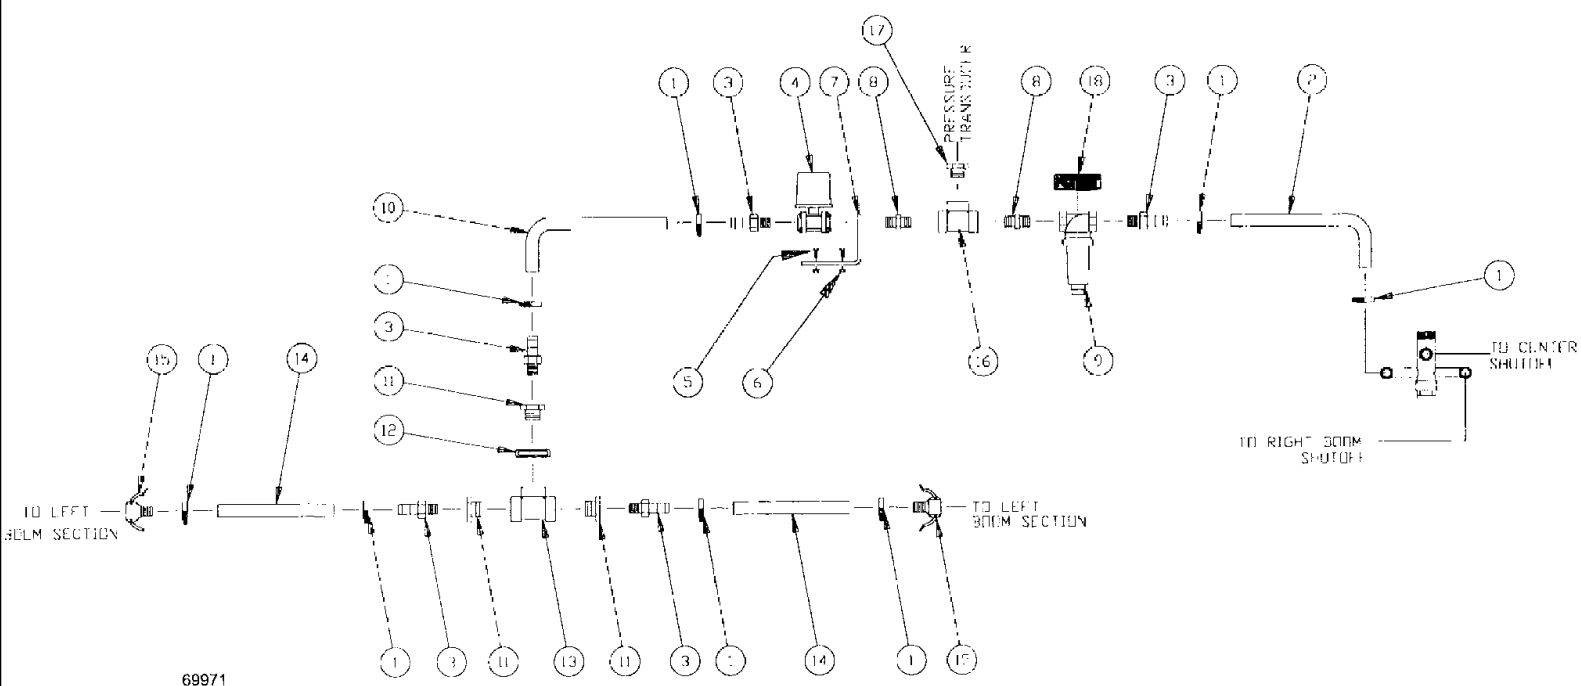

Complete Part # BN310967 ( Ref Only)

сылка	Номер детали	Кол-во	Описание
1	BN75990	8	CLAMP, SS, #16.81 to 1.5 A
2	BN53758	1	HOSE, HOSE, 1" EPDM, 222.0"
3	BN53476	5	FITTING, BARB, poly 1" NPT x 1" HS
4	BN69620	1	VALVE, BALL VALVE ASSEMBLY
5	413-412	2	BOLT, Hex, 1/4"-20 x 3/4", G5, Full Thd, hex head, 1/4-20 x .75, G5
6	231-4144	2	NUT, LOCK, 1/4"-20, GB,
7	BN24083	1	PLATE, MOUNTING, MNT., 7GA, HRS, 3.0 x 5.75/2
8	BN73648	1	NIPPLE, LUBE, 1" short poly pipe
9	BN73681	1	FILTER, STRAINER, STRAINER ASSEMBLY 1" 50 mesh
10	BN53844	1	HOSE, EPDM, 1" ID x 120"
11	BN73717	3	BUSHING, 1.5 x 1" reducer poly
12	BN21276	1	CLAMP, CLAMP, 2.5", heavy duty
13	BN73714	1	TEE, 1.5" tee poly
14	BN53744	2	HOSE, HOSE, 1" EPDM x 65.0"
15	BN53668	2	COUPLING, CPLR, 1" FML, HS SHK