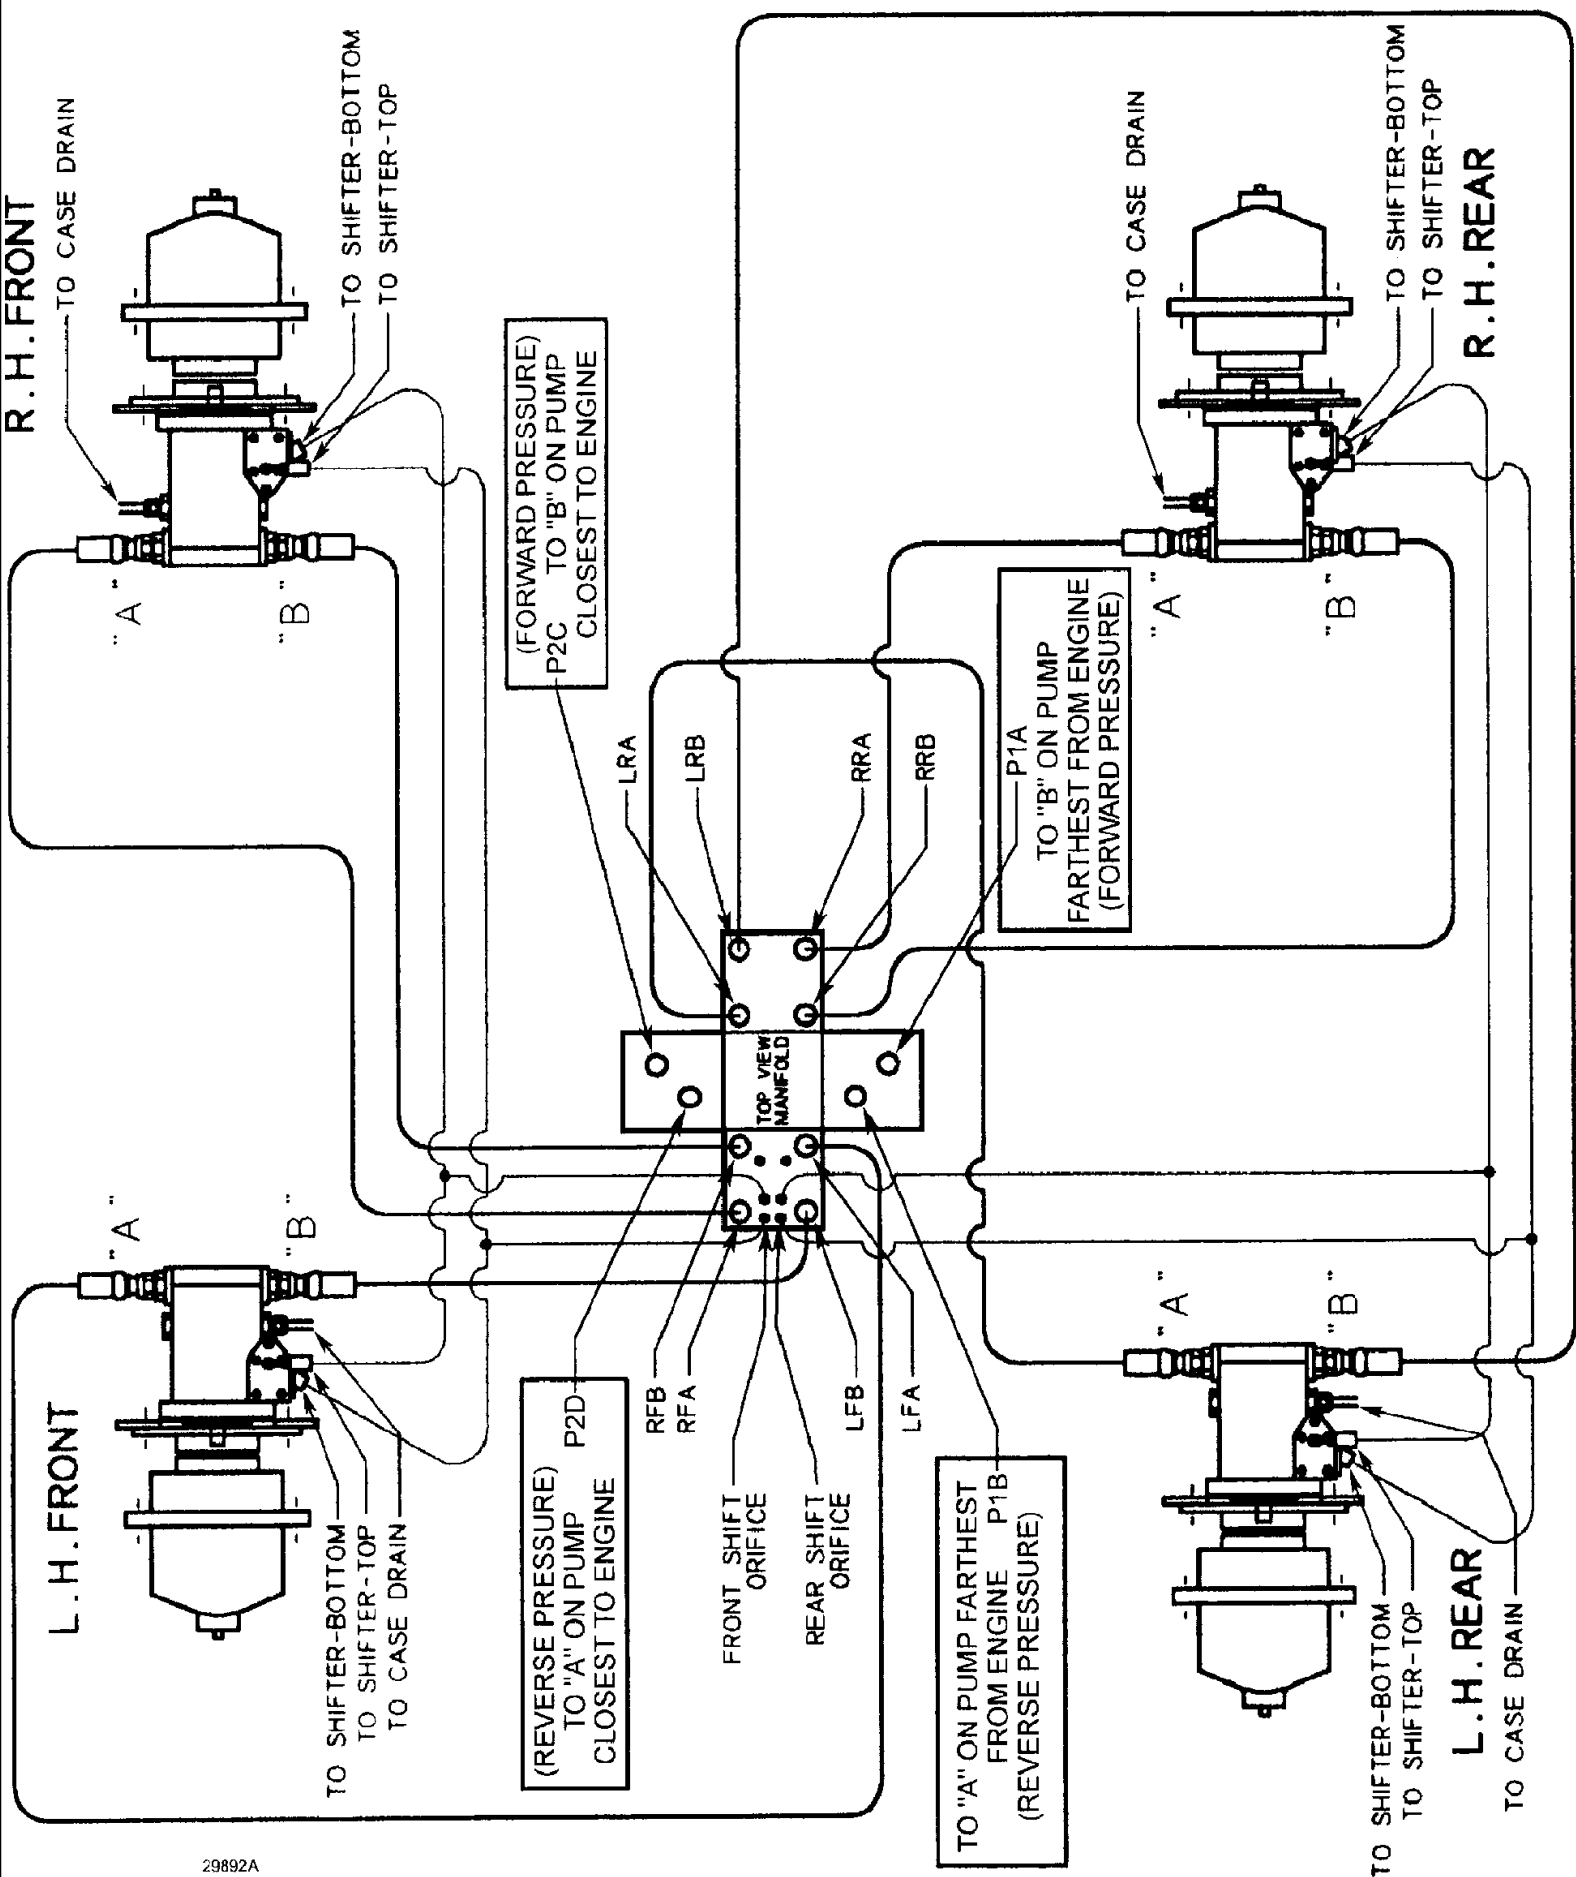

SPX3185 PATRIOT SPRAYER (10/02-)

06-020 HYDRAULIC PLUMBING - HYDROSTATIC PUMP TO SHIFT BLOCK

сылка	Номер детали	Кол-во	Описание
1	BN52317	4	O-RING, split flange
2	BN57223	4	FITTING, ADAPTER, STR. 1-5/16-12 O-ring x 1-7/16-12 male flat face
	BN53730	4	O-RING, flat face
	BN98016	4	O-RING, #16
3	BN55126	1	HOSE ASSY., 1" HYD
4	BN55124	1	HOSE ASSY., 1" HYD
5	BN55125	1	HOSE ASSY., 1" HYD
6	BN55123	1	HOSE ASSY., 1" HYD