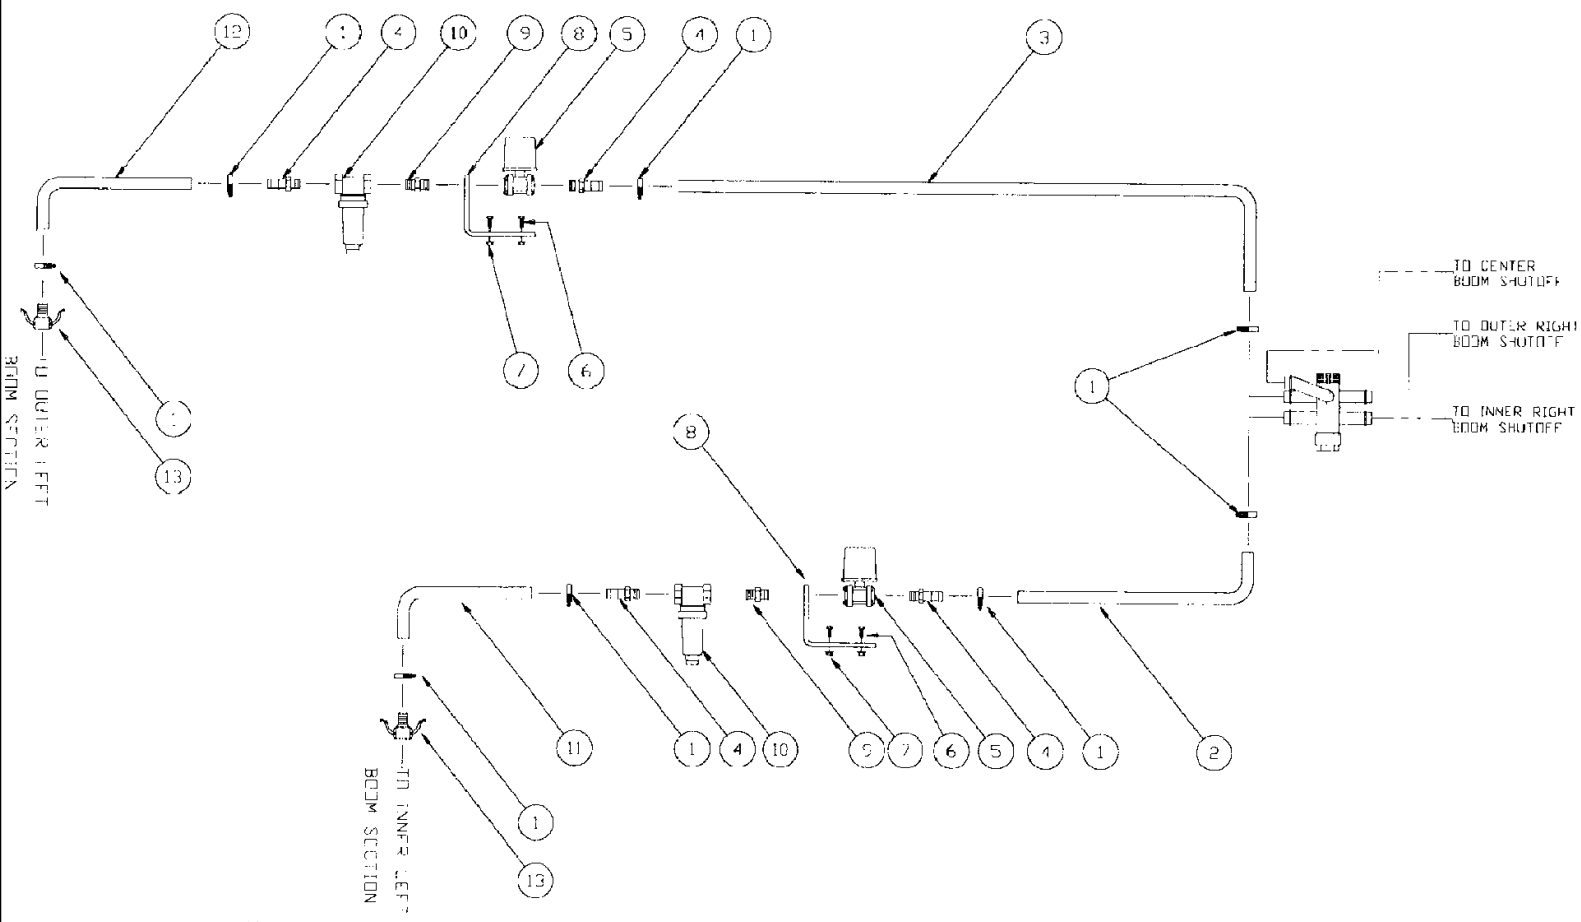

сылка	Номер детали	Кол-во	Описание
1	BN75990	8	CLAMP, SS, #16.81 to 1.5 A
2	BN53758	1	HOSE, HOSE, 1" EPDM, 222.0"
3	BN67565	1	HOSE, HOSE, 1" EPDM x 350.00"
4	BN53476	4	FITTING, BARB, poly 1" NPT x 1" HS
5	BN69620	2	VALVE, BALL VALVE ASSEMBLY
6	413-412	4	BOLT, Hex, 1/4"-20 x 3/4", G5, Full Thd, hex head, 1/4-20 x .75, G5
7	231-4144	4	NUT, LOCK, 1/4"-20, GB,
8	BN24083	2	PLATE, MOUNTING, MNT., 7GA HRS, 3.0 x 5.75/2
9	BN73648	2	NIPPLE, LUBE, poly pipe, short, 1"
10	BN73681	2	FILTER, STRAINER, STRAINER ASSEMBLY, 1", 50 mesh
11	BN53871	1	HOSE, 1" EPDM x 18.0"
12	BN53845	1	HOSE, EPDM, 1" ID x 108"
13	BN53668	2	COUPLING, CPLR, 1" FML, HS, SHK