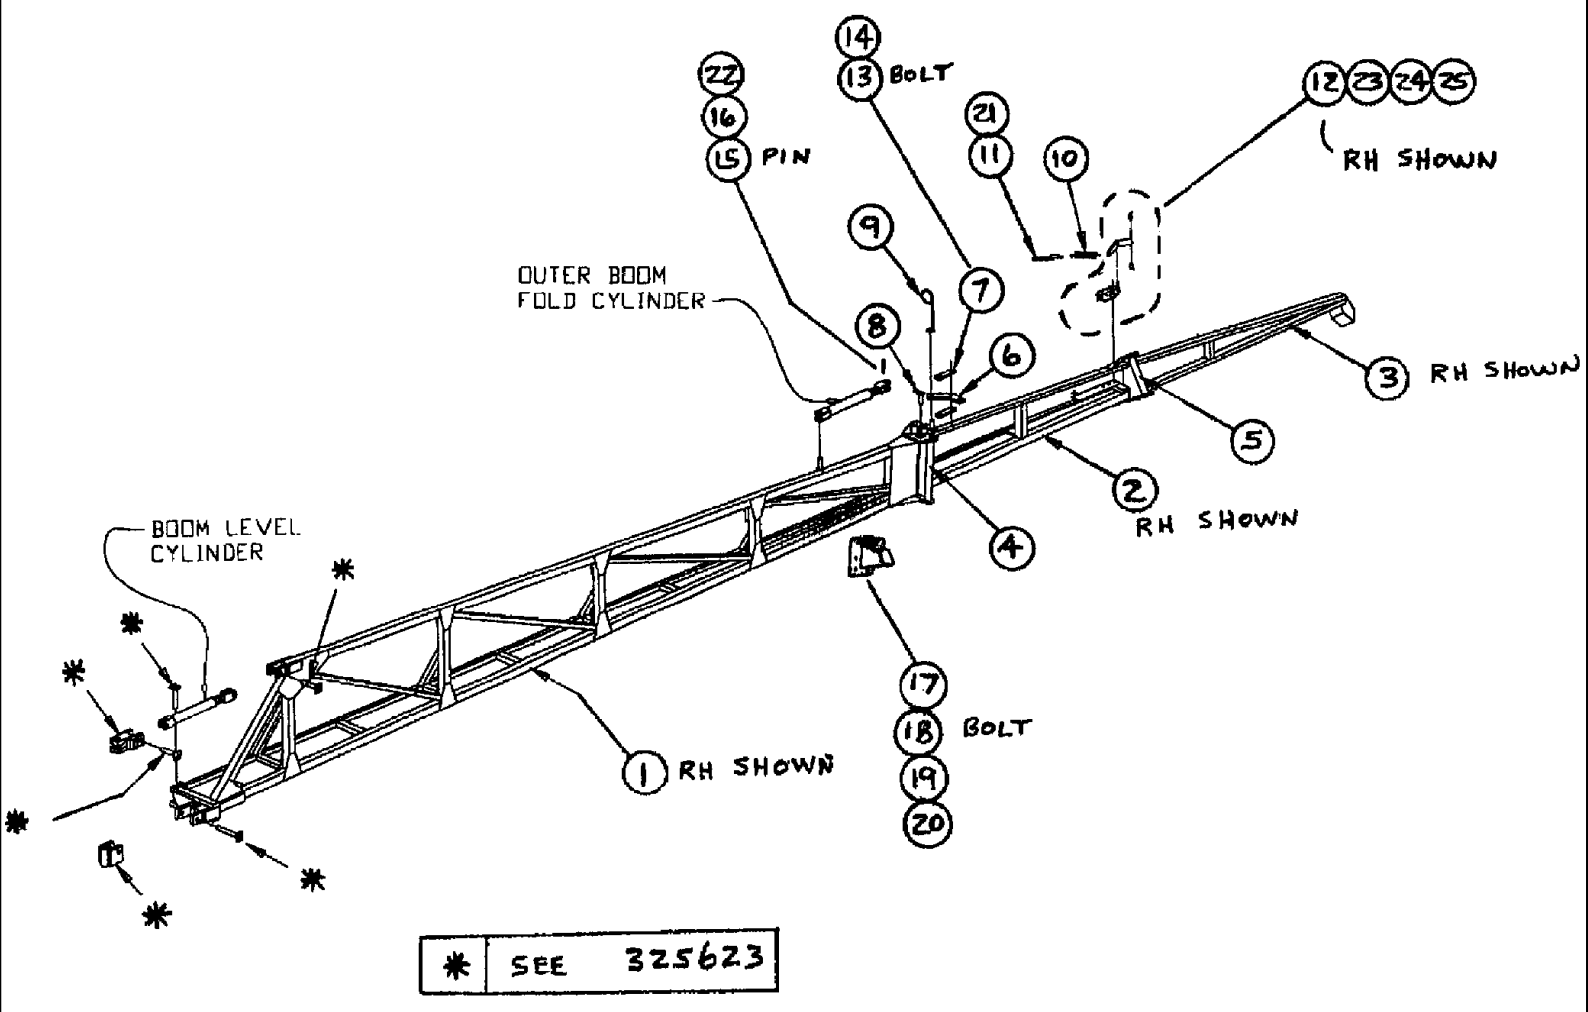

27237

SPX3185 PATRIOT SPRAYER (10/02-)

08-004 BOOMS - BOOM ASSEMBLY, RH, 75'

сылка	Номер детали	Кол-во	Описание
1	BN24390A	1	BOOM, BOOM, RH, inner 75'
2	BN310958	1	BOOM, BOOM, RH, wldmt fold
3	BN310869	1	BOOM, BOOM, RH, wldmt breakaway
4	BN09270	1	PIN, PIN weldment 75' boom
5	BN24487	1	PIN, PIN wldmt 75' boom
6	BN21414A	1	BAR, BAR link, 3/4" HRS 4.62 x 9.06
7	BN21410A	2	BAR, BAR link, 1/2" x 1.5 HRS x 5.75
8	BN22456	1	PIN, PIN wldmt, boom pivot
9	BN24490	1	BRACKET, BRACKET wldmt, hose guide
10	BN24468	1	SPRING, SPRING tension, 1.25 x 5.5
11	BN310970	1	BRACKET, TAKEUP wldmt, spring OR DR
12	BN27485	1	HDWE pkg, RH brkaway, 75' bm
	231-4146	4	NUT, LOCK, 3/8"-16, GB, hex head, 3/8-16, TLN, GB
	BN24500	1	BRACKET, MNTR wldmt 75' boom latch
	BN50258	1	BOLT, hex head, 3/8-16 x 1.25, SS
	231-4148	1	NUT, LOCK, 1/2"-13, GB, hex head, 1/2-13, TLN, GB
	BN24452	1	PIN, LATCH weldment 75' boom
	BN19820	2	SPACER, SPACER plastic, .37 ID x 1.42
13	413-1248	1	BOLT, Hex, 3/4"-10 x 3", G5,
14	231-41412	3	NUT, LOCK, 3/4"-10, GB, hex head, 3/4-10, TLN, GB
15	BN23177	1	PIN, HEADED, wldmt, 1.0 dia. x 2.5
15	413-516	1	BOLT, Hex, 5/16"-18 x 1", G5, Full Thd, hex head, 5/16-18 x 1, G5
16	BN50601	4	PIN, SPLIT (COTTER), 3/16 x 2
17	BN67185	1	CRADLE, BOOM cradle wldt
18	413-512	4	BOLT, Hex, 5/16"-18 x 3/4", G5, Full Thd, hex head, 5/16-18 x .75, G5
19	BN50141	4	WASHER, 5/16, FW, G5
20	231-4145	7	NUT, LOCK, 5/16"-18, GB,
21	231-4148	2	NUT, LOCK, 1/2"-13, GB, hex head, 1/2-13, TLN, GB
22	BN50161	6	WASHER, 1, FW, G5
23	BN50258	3	BOLT, hex head, 3/8-16 x 1.25, SS
24	BN50145	6	WASHER, 3/8, FW, G5
25	231-4146	3	NUT, LOCK, 3/8"-16, GB, hex head, 3/8-16, TLN, GB

Complete Part # BN27237 RH (Ref Only)