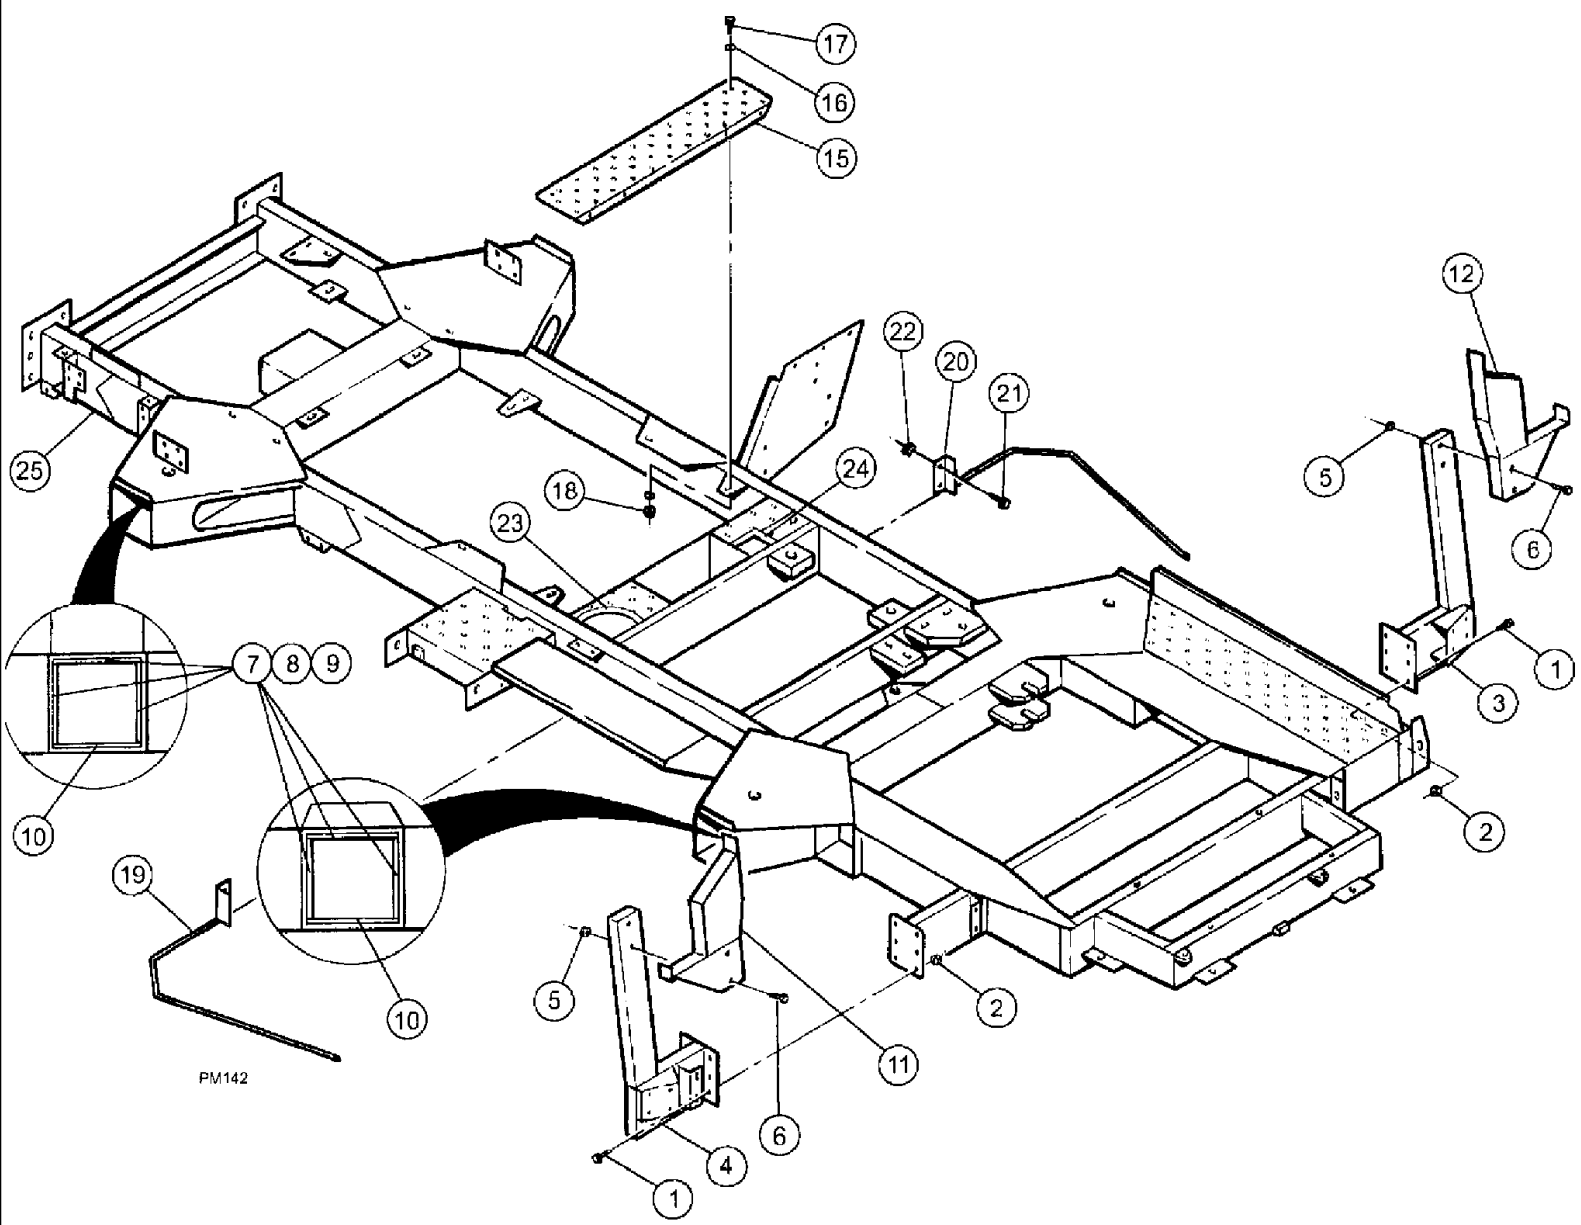

04-002 SUSPENSION & FRAME - FRAME ASSEMBLY

04-002 SUSPENSION & FRAME - FRAME ASSEMBLY

сылка	Номер детали	Кол-во	Описание
1	BN50282	6	BOLT, hex head, 1/2-13 x 1, 5, PL
2	BN50778	6	NUT, LOCK, 1/2-13 CTR, 5, PL
3	BN66275	1	SUPPORT, WELDMENT, LH cradle
4	BN66392	1	SUPPORT, WELDMENT, RH cradle
5	231-4148	4	NUT, LOCK, 1/2"-13, GB, hex head, 1/2-13, TLN, GB
6	413-848	4	BOLT, Hex, 1/2"-13 x 3", G5, hex head, 1/2-13 x 3, 5, PL
7	BN50056	16	NUT, whiz lock, 5/16-18
8	BN50014	16	BOLT, 5/16-18 x .75, EH
9	BN25527	14	LINER, LINER nylatron .187 x 7 x 40
10	BN303473	2	LINER, LINER nylatron w/notch
11	BN24465	1	CRADLE, WELDMENT cradle, RH, 75' boom
	BN66528	1	SUPPORT, WELDMENT cradle, RH, 90' boom, shown
12	BN24464	1	SUPPORT, WELDMENT cradle, LH, 75' boom
	BN66596	1	SUPPORT, WELDMENT cradle, LH, 90' boom, shown
15	BN25394	1	PLATFORM ASSY., DECK spherical tank, 14GA HRS, 11.5 x 44.0, shown
	BN24158	1	LOAD DECK, DECK elliptical tank with top flange, 14GA HRS, 13 x 44
16	BN50142	12	WASHER, 5/16, FLT, SS
17	BN50230	6	BOLT, hex head, 5/16-18 x .75, 5, PL
18	BN68210	6	LOCKNUT, 5/16-18, CTR, SS
19	BN25822	1	GUIDE, GUIDE, RH hose roller weld, used on LH for low profile
20	BN25823	1	GUIDE, GUIDE, LH hose roller weld, used on RH for low profile
21	413-816	4	BOLT, Hex, 1/2"-13 x 1", G5, Full Thd, hex head, 1/2-13 x 1, 5, PL
22	231-4148	4	NUT, LOCK, 1/2"-13, GB, hex head, 1/2-13, TLN, GB
23	BN303902	2	SOFT TRIM, TRIM edge- 9 3/4"
24	BN303903	1	SOFT TRIM, TRIM edge- 6 3/4"
25	BN325456	1	FRAME, WELDMENT frame