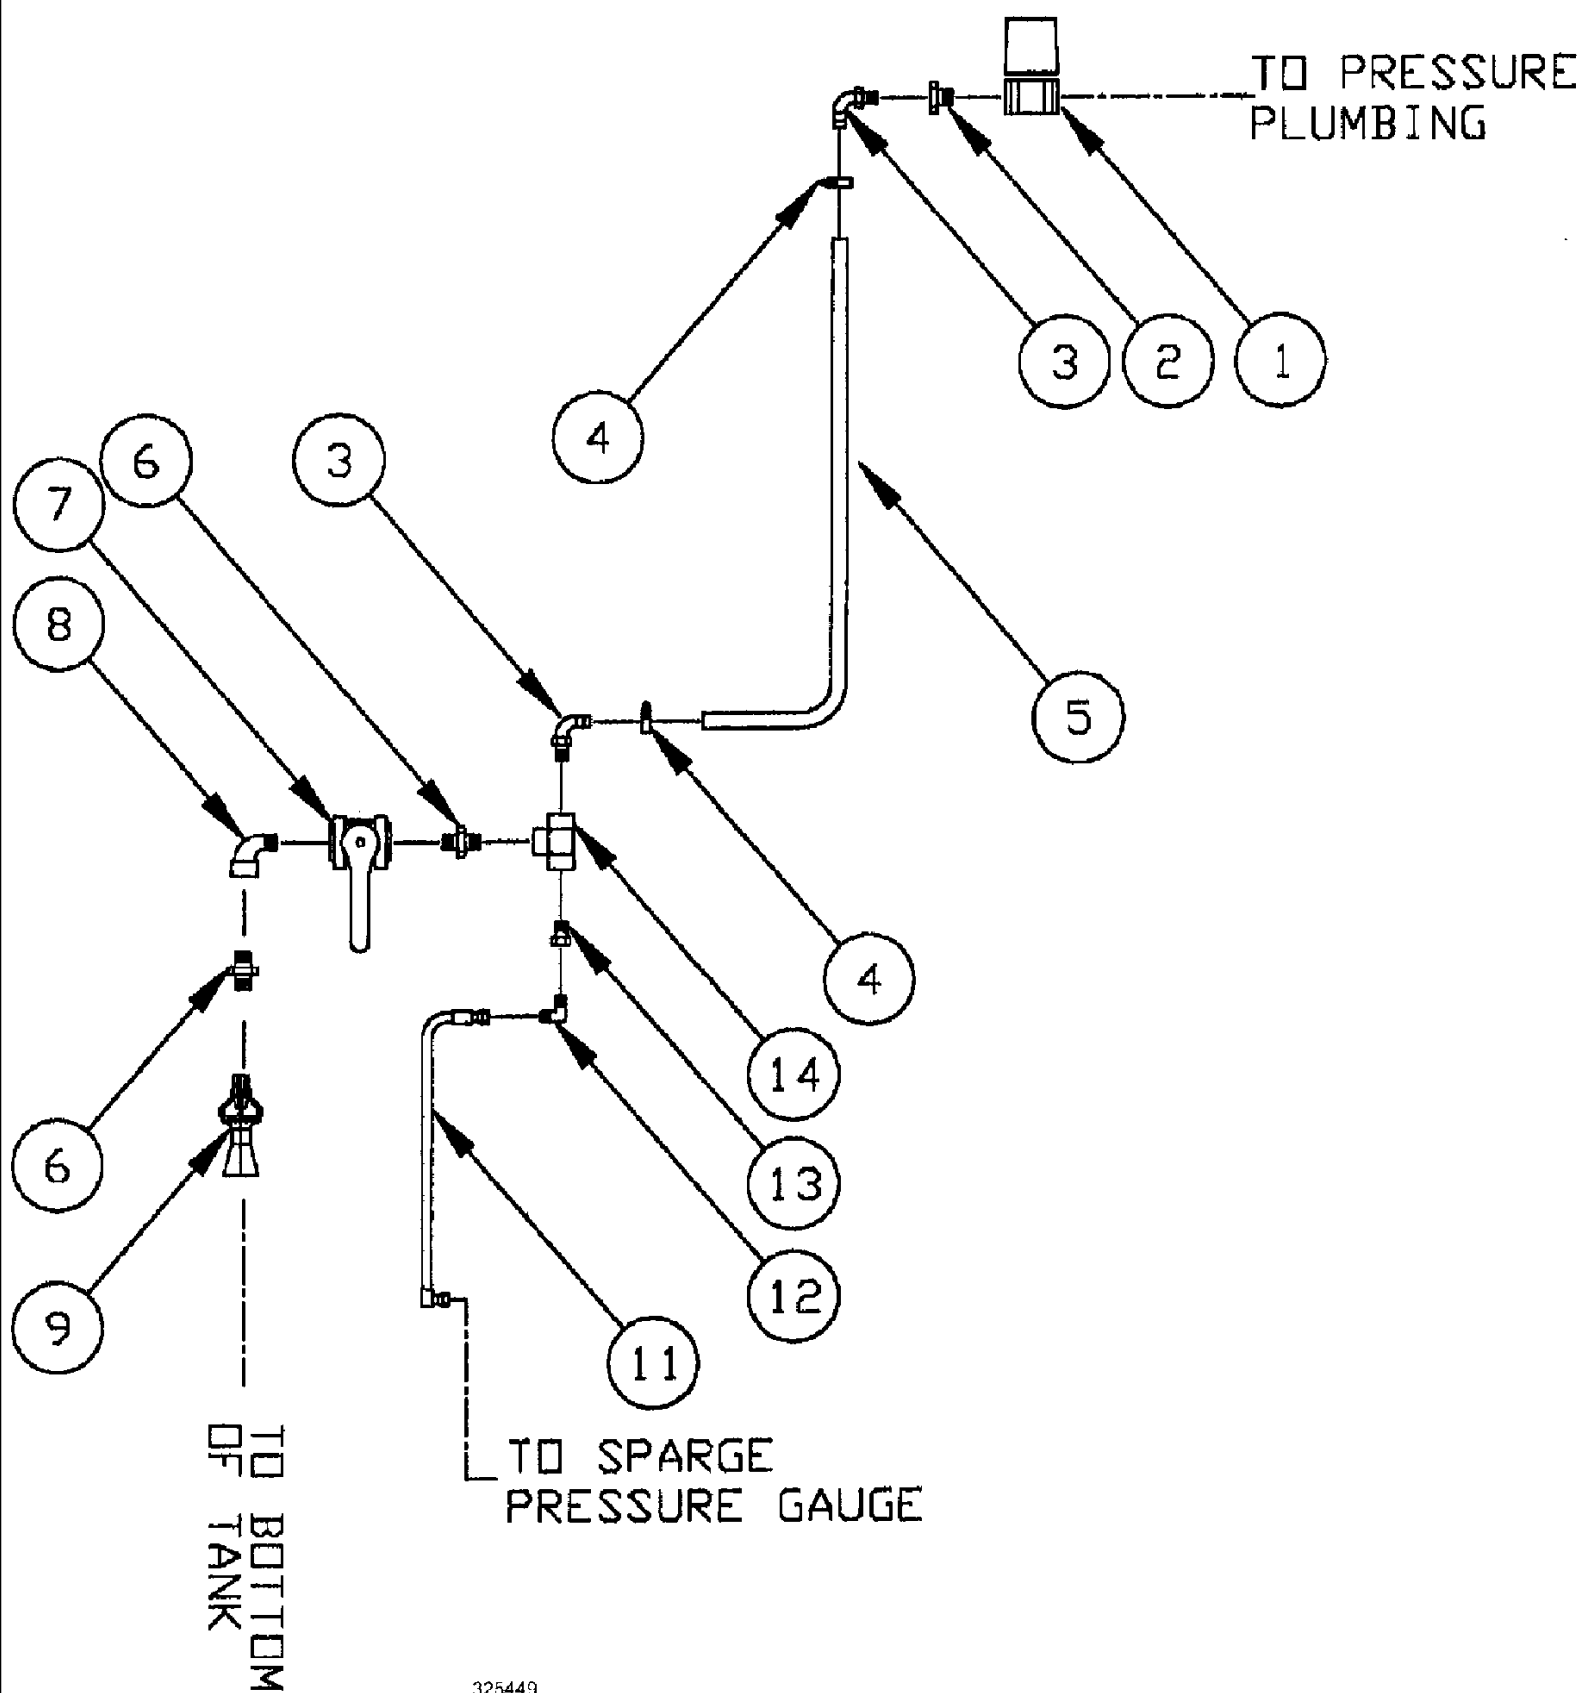

сылка	Номер детали	Кол-во	Описание
1	BN74620	1	VALVE, 1" remote elect bal
2	BN53665	1	BUSHING, 1" x .75 poly
3	BN73562	2	FITTING, BARB, 3/4 npt x 3/4 HS, .90D
4	BN75978	2	CLAMP, SS, #12 ADJ, HS, .56-1.25
5	BN53915	1	HOSE, HOSE, 3/4" ID, EPDM x 32"
6	BN73565	2	NIPPLE, LUBE, 3/4 short PI poly
7	BN73564	1	VALVE, 3/4" ball, poly, 2 WA
8	BN73566	1	ELBOW, 90, street, 3/4" poly
9	BN304248	1	AGITATOR, tank mixing
11	BN67392	1	HOSE (METRES), ASSEMBLY, 3/8" EPDM x 144"
12	BN53734	1	FITTING, E, 90D, 1/4 NPT x 9/16 JIC
13	BN73550	1	BUSHING, 3/4 x 1/4 red. poly
14	BN73560	1	TEE, 3/4" poly pipe