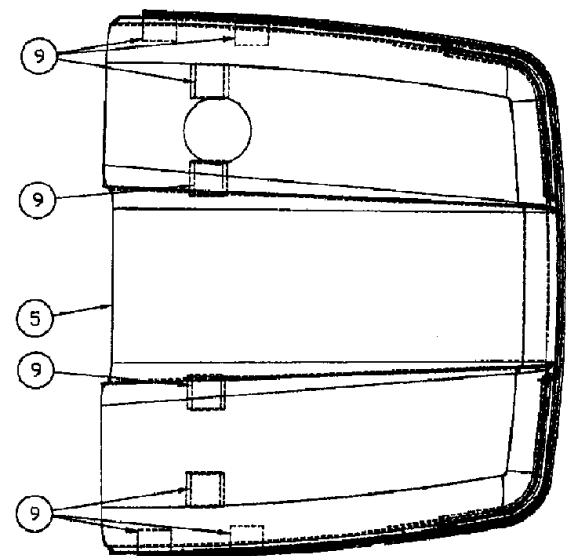

BN316994

04-006 SUSPENSION & FRAME - HOOD, FUEL TANK GROUP

сылка	Номер детали	Кол-во	Описание
1	1968108C2	1	GUIDE, TRIM hood sight
2	832-46410	8	NUT, LOCK, M10 x 1.5, CI 8,
3	BN300499	18	WASHER, M10, FW, 10.9
4	814-10045	4	BOLT, Hex, M10 x 45, 8.8, hex head, M10 1.5 x 45, 8.8
5	BN315078	1	HOOD, fuel tank 3200B
6	BN316498	1	GROMMET, hood
8	BN319318	4	PLATE, PLATE stress relief
9	86986299	8	FOAM, FOAM, hood side sup, 3XXX
11	BN321204	1	SUPPORT, SUPPORT, hood - R.H.
12	BN321205	1	SUPPORT, SUPPORT, hood - L.H.
13	BN311771	2	PLATE, front mount
14	614-10025	4	BOLT, Hex, M10 x 25, 8.8, Full Thd,
15	811-8030	4	BOLT, CARRIAGE, Short NK, M8 x 30, CI8.8, Full Thd,
16	832-46408	4	NUT, LOCK, M8 x 1.25, CI 8,
17	895-11008	4	WASHER, M8 x 16 x 1.6,

Complete Part # BN316994 (Ref Only)