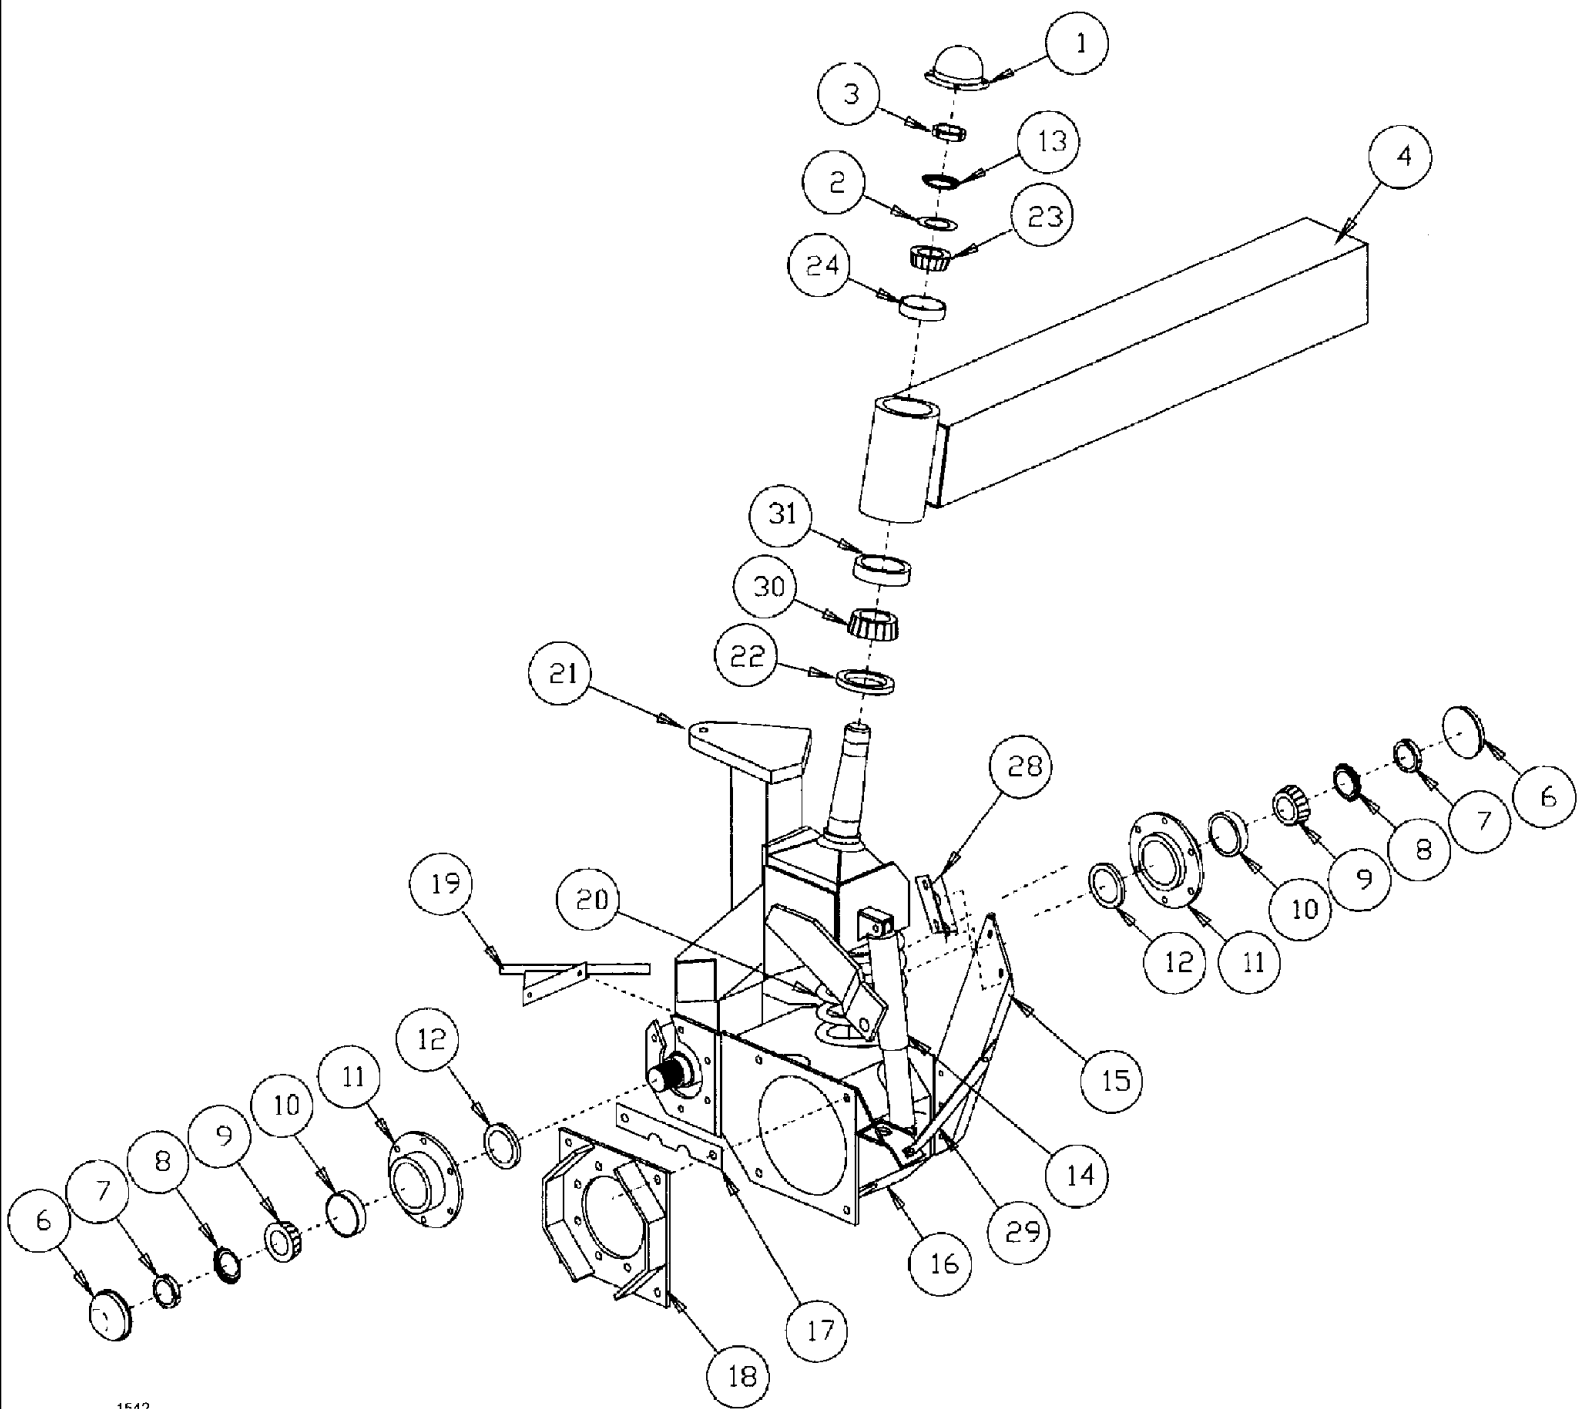

04-020 SUSPENSION & FRAME - STRUT ASSEMBLY - FRONT

04-020 SUSPENSION & FRAME - STRUT ASSEMBLY - FRONT

сылка	Номер детали	Кол-во	Описание
1	BN89874	2	DUST CAP, CAP dust
2	BN66209	2	WASHER, WASHER
3	BN58124	2	NUT, LOCK, NUT
4	BN68946	1	AXLE, AXLE, LH, shown
	BN68947	1	AXLE, AXLE, RH
	BN303548	1	AXLE, AXLE, LH, low profile
	BN303470	1	AXLE, AXLE, RH, low profile
6	BN80442	4	DUST CAP, CAP dust, w/drill & tap
7	BN80443	4	NUT, LOCK, NUT
8	BN80444	4	WASHER, WASHER
9	BN31073	4	BEARING, CONE, BEARING
10	BN31232	4	BEARING, CUP, RACE, Part of Retainer, P/N BN29071
11	BN29071	4	HUB, RETAINER, Includes: Ref. 10
	BN29058		UAR SHIM, SHIM retainer
12	BN31074	4	GREASE, SEAL
13	BN58125	2	WASHER, WASHER
14	BN27333	2	SET, PKG. shock, bushing, bolt, nut
15	BN65573	1	BRACKET, SUPPORT, LH, shown
	BN65574	1	BRACKET, SUPPORT, RH
16	BN66423	1	BRACKET, HOUSING, LH, shown
	BN66422	1	FRAME, HOUSING, RH
17	BN67444	4	SHIM, SHIM
18	BN66291	2	BRACKET, PLATE weldment
	BN52320	8	BOLT, BOLT, 5/8" x 2.25" GR. 8
	BN50775	8	NUT, center lock, 5/8"
	BN50080	8	NUT, hex, 5/8-18, GR. 8
19	BN29690	2	DEFLECTOR, DEFLECTOR
20	BN322212	2	SPRING, COIL, ctrless grnd
	BN24261	4	RETAINER, SPRING retainer
21	BN323922	1	STRUT, STRUT, LH, low profile
	BN323921	1	FRAME, STRUT, RH, low profile
22	BN89877	2	SEAL, SEAL
23	BN52025	2	BEARING, BEARING
24	BN52024	2	RACE, RACE
28	BN63919	2	PLATE, MOUNTING, MOUNT hyd hose
29	BN65577	1	BRACKET, BRACE, LH, shown
	BN65576	1	SUPPORT, BRACE, RH
30	BN89876	2	BEARING, BEARING
31	BN89875	2	RACE, RACE