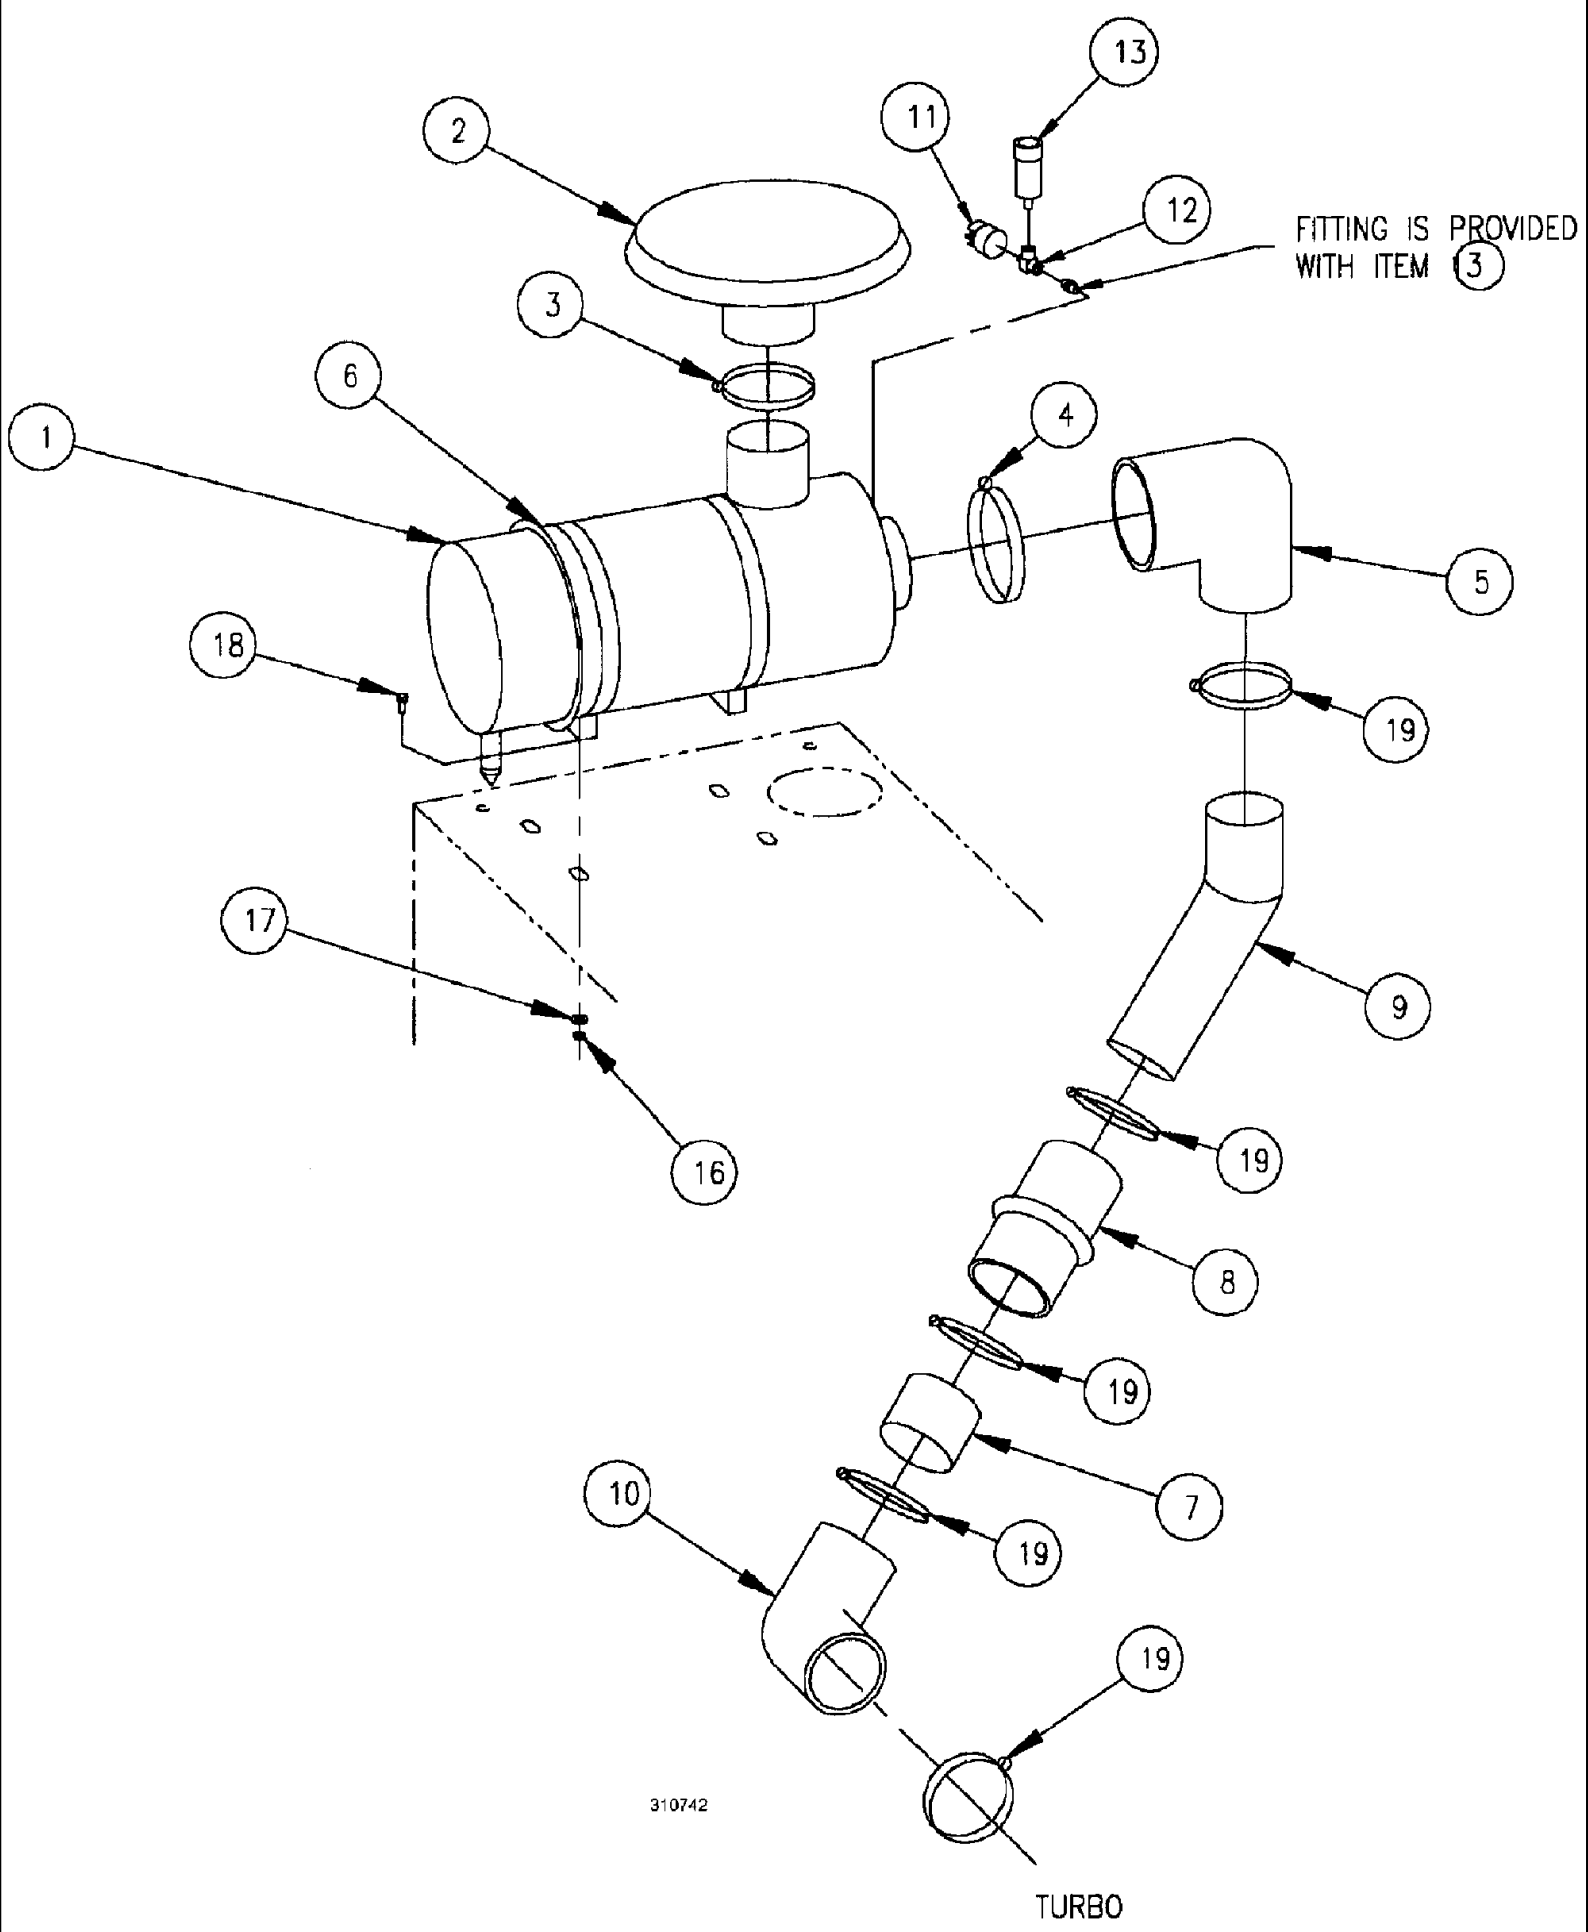

FITTING IS PROVIDED WITH ITEM 3

310742

TURBO

SPX3185 PATRIOT SPRAYER (10/02-)

03-070 ENGINE - AIR CLEANER PACKAGE

сылка	Номер детали	Кол-во	Описание
1	247825A2	1	AIR CLEANER, 4.5 outlet
*	249987A1	1	FILTER, ELEMENT, primary
*	249988A1	1	FILTER, ELEMENT, safety
*	249990A1	1	COVER, ASSEMBLY
*	60-4452T2	1	FILTER, O-RING
	A184597	1	POPPET, VALVE, vacuator
*	D36264	1	FITTING, ADAPTER
2	54-305	1	CAP, HOOD air inlet, Part of Ref. 3, Clamp - hood air inlet, P/N BN320355
3	BN320355	1	CLAMP, CLAMP hood air inlet, Includes: 2
4	BN25675	1	CLAMP, t-bolt 5 1/2"
5	BN310691	1	REDUCER, elbow 4.5" x 4" x 90
*6	S238773	2	CLAMP, BAND mount, air cleaner
7	BN25293	1	TUBE, RD-4" dia. OD 16GA x3"
*8	S89590	1	HOSE, LARGE, HUMP rubber, 4 x 4
9	BN310692	1	TUBE, WELDMENT 4"
*10	D50420	1	VALVE, ELBOW deg rubber, 4 x 4 x 90
11	BN66126	1	INDICATOR, filter, electric
12	BN68257	1	TEE, 1/8 NPT male, female
13	BN68258	1	INDICATOR, restrict 25" H2O
16	BN50062	4	NUT, 3/8-16, WLN, SS
17	BN50146	4	WASHER, 3/8, FW, SS
18	BN50250	4	BOLT, hex head, 3/8-16 x .75, SS
19	BN69643	5	CLAMP, t-bolt 4.50 longbolt

Complete Part # BN310742 (Ref Only)