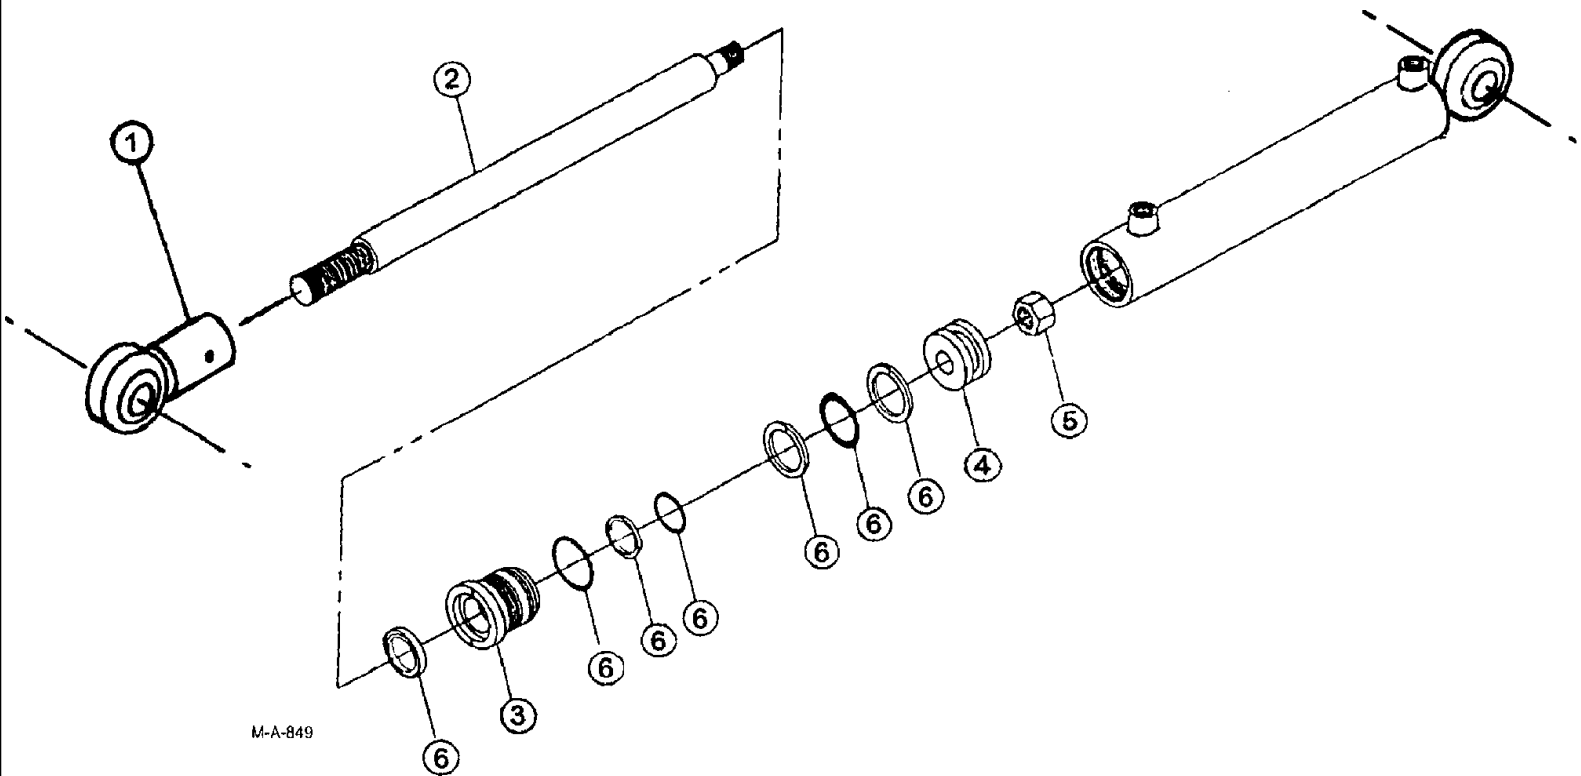

M-A-849

SPX3185 PATRIOT SPRAYER (10/02-)

07-004 CYLINDERS - INNER BOOM FOLD (75' BOOM)

сылка	Номер детали	Кол-во	Описание
1	BN98291	1	BALL, CLEVIS weldment
2	BN98515	1	SHAFT, ROD cylinder
3	BN98522	1	GLAND, GLAND end
4	BN98523	1	PISTON, PISTON
5	BN98093	1	NUT, LOCK, jam
6	BN68490	1	KIT, SEALS, KIT seal, This is a complete seal kit. Parts shown are for the screw-on end gland. When replacing - take note on how old seals are positioned.

Complete Part # BN52305 (Ref Only)