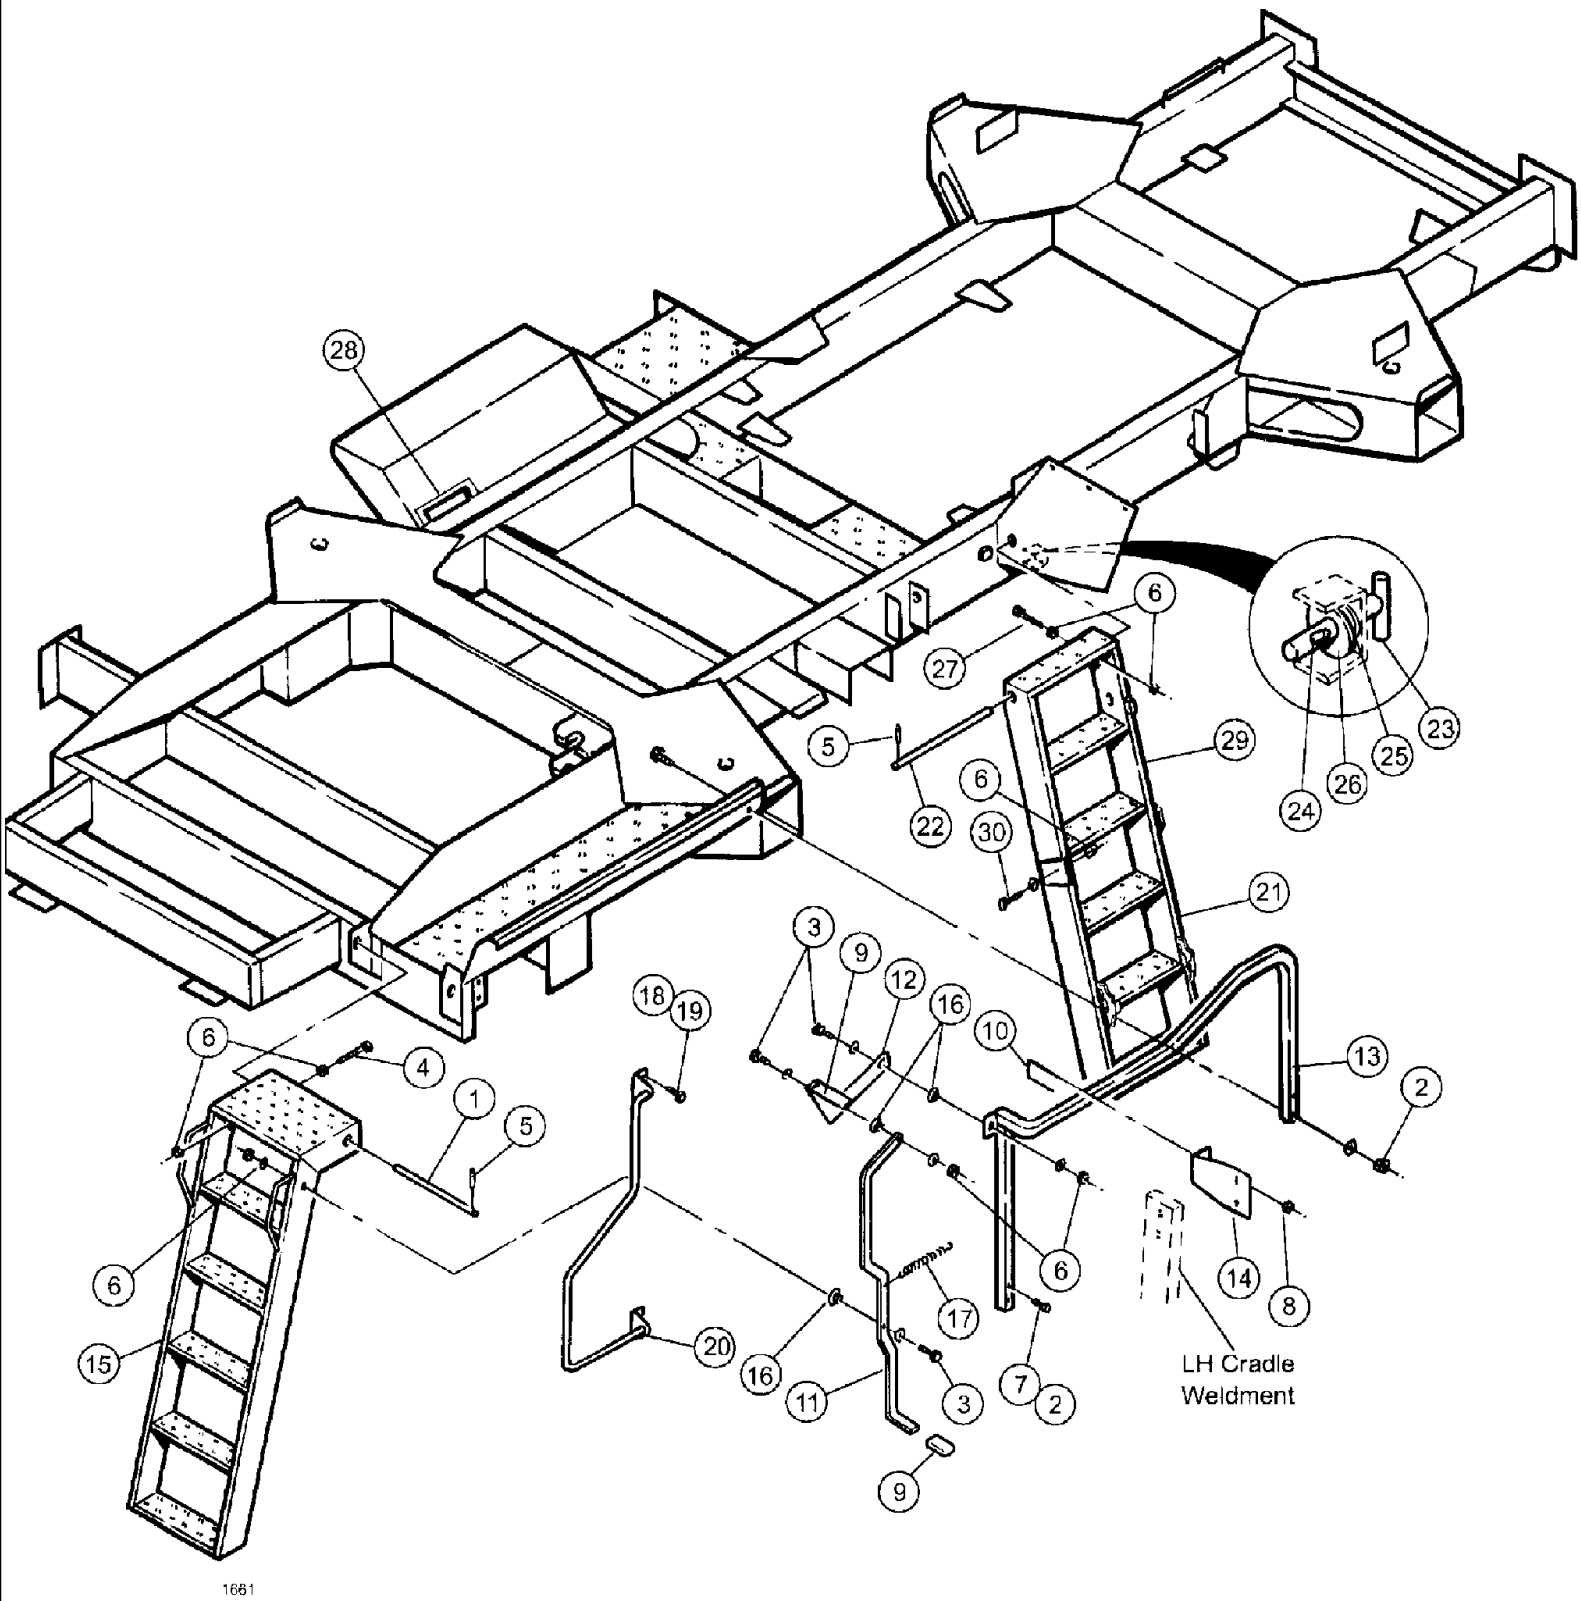

сылка	Номер детали	Кол-во	Описание
1	BN25138	1	PIN, SHAFT, 1", CFRD 1018 x 17.25
2	231-4145	4	NUT, LOCK, 5/16"-18, GB,
3	413-820	3	BOLT, Hex, 1/2"-13 x 1 1/4", G5, Full Thd, hex head, 1/2-13 x 1.25, 5, PL
4	413-828	2	BOLT, Hex, 1/2"-13 x 1 3/4", G5, hex head, 1/2-1 3 x 1.75, 5, PL
5	BN50605	2	PIN, ROLL, 7/32 x 1-1/2
6	231-4148	13	NUT, LOCK, 1/2"-13, GB, hex head, 1/2-13, TLN, GB
7	413-524	4	BOLT, Hex, 5/16"-18 x 1 1/2", G5, hex head, 5/16-18 x 1.5, G5
8	231-4144	2	NUT, LOCK, 1/4"-20, GB,
9	BN67835	2	GRIP, handle
10	BN23149	1	U-BOLT, 1/4 sq bnd, 1.1" ID
11	BN307637	1	HANDLE, LINK ladder lift
12	BN68064	1	LINKAGE, WELDMENT, linkage, upper
13	BN68060	1	RAIL, WELDMENT
14	BN68073	1	BRACKET, rail stiffener
15	BN311242	1	LADDER, weldment (4 channel plus platform)
	BN67829	1	LADDER, LADDER weldment, low profile only, 3 channel plus platform
16	BN68133	6	BUSHING,
17	BN71134	1	SPRING, tension, 1" x 5 "
18	231-4146	4	NUT, LOCK, 3/8"-16, GB, hex head, 3/8-16, TLN, GB
19	413-612	4	BOLT, Hex, 3/8"-16 x 3/4", G5, Full Thd, hex head, 3/8-16 x 3/4, 5, PL
20	BN67722	1	HANDLE, weldment, grab, front ladder
21	BN312542	1	LADDER, bi-fold, 3 step
	BN63583	1	LADDER, LADDER bi fold, 2 step, low profile only
22	BN24557	1	PIN, 1" CFRD x 18.75
23	BN25257	1	PIN, weldment, side ladder
24	BN31444	1	PIN, ROLL, 1/4 x 1-1/2
25	BN31937	1	SPRING, compr, .905 x .765, 2
26	BN50157	1	WASHER, flat plated, 3/4
27	413-832	2	BOLT, Hex, 1/2"-13 x 2", G5, hex head, 1/2-13 x 2, 5, PL
28	BN24151	1	SEAL clip on, 12.5 "
29	BN63582	1	LADDER, bi-fold top weldment
30	413-836	2	BOLT, Hex, 1/2"-13 x 2 1/4", G5, hex head, 1/2-13 x 2.25, G5