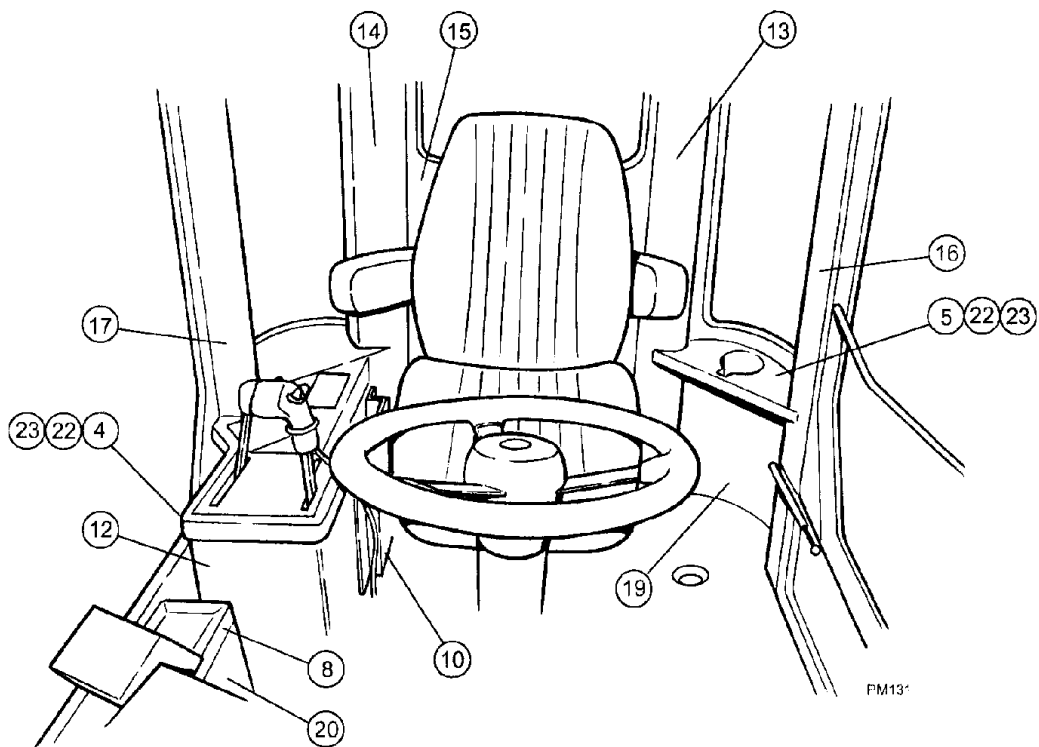

Upholstery

Complete Part # BN67956 (Ref Only)

сылка	Номер детали	Кол-во	Описание
1	BN68886	1	MAT, FLOOR, molded
2	BN323881	1	LINER, LINER molded head
3	BN68888	1	CONSOLE, DASH molded
4	BN311765	1	COVER, molded, control, 7bank
5	BN68890	1	COVER, molded, rear, corner
6	BN68891	1	FRAME, molded, door
7	BN68892	1	COVER, molded, front left
8	BN68893	1	HOLDER, pencil
9	BN68894	1	CONSOLE, front gauge
10	BN68895	1	HOLDER, book
11	BN68896	1	FOAM, cab, front firewall
12	BN68897	1	FOAM, control, side, lower panel
13	BN68898	1	FOAM, LH, rear, post cover
14	BN68899	1	FOAM, RH, rear, post cover
15	BN68900	1	FOAM, rear, middle panel
16	BN68901	1	FOAM, left, side post cover
17	BN68902	1	FOAM, right, side post cover
18	BN68903	1	FOAM, door panel
19	BN68904	1	FOAM, lower rear, left hand
20	BN68905	1	FOAM, lower front, right hand
21	BN304445	2	GASKET, 1" foam, behind louver
22	BN69601	41	SCREW, SCR #10 x 1 FLHD CTSK ,black
23	BN69602	41	WASHER, #10 CNTRSK, black
25	BN69850	2	MOUNTING PARTS, gage column
26	BN50944	2	SCREW, #10 x .5, PH, SL
27	BN68906	2	GASKET, behind louver, 1/2" foam, 3" 4"