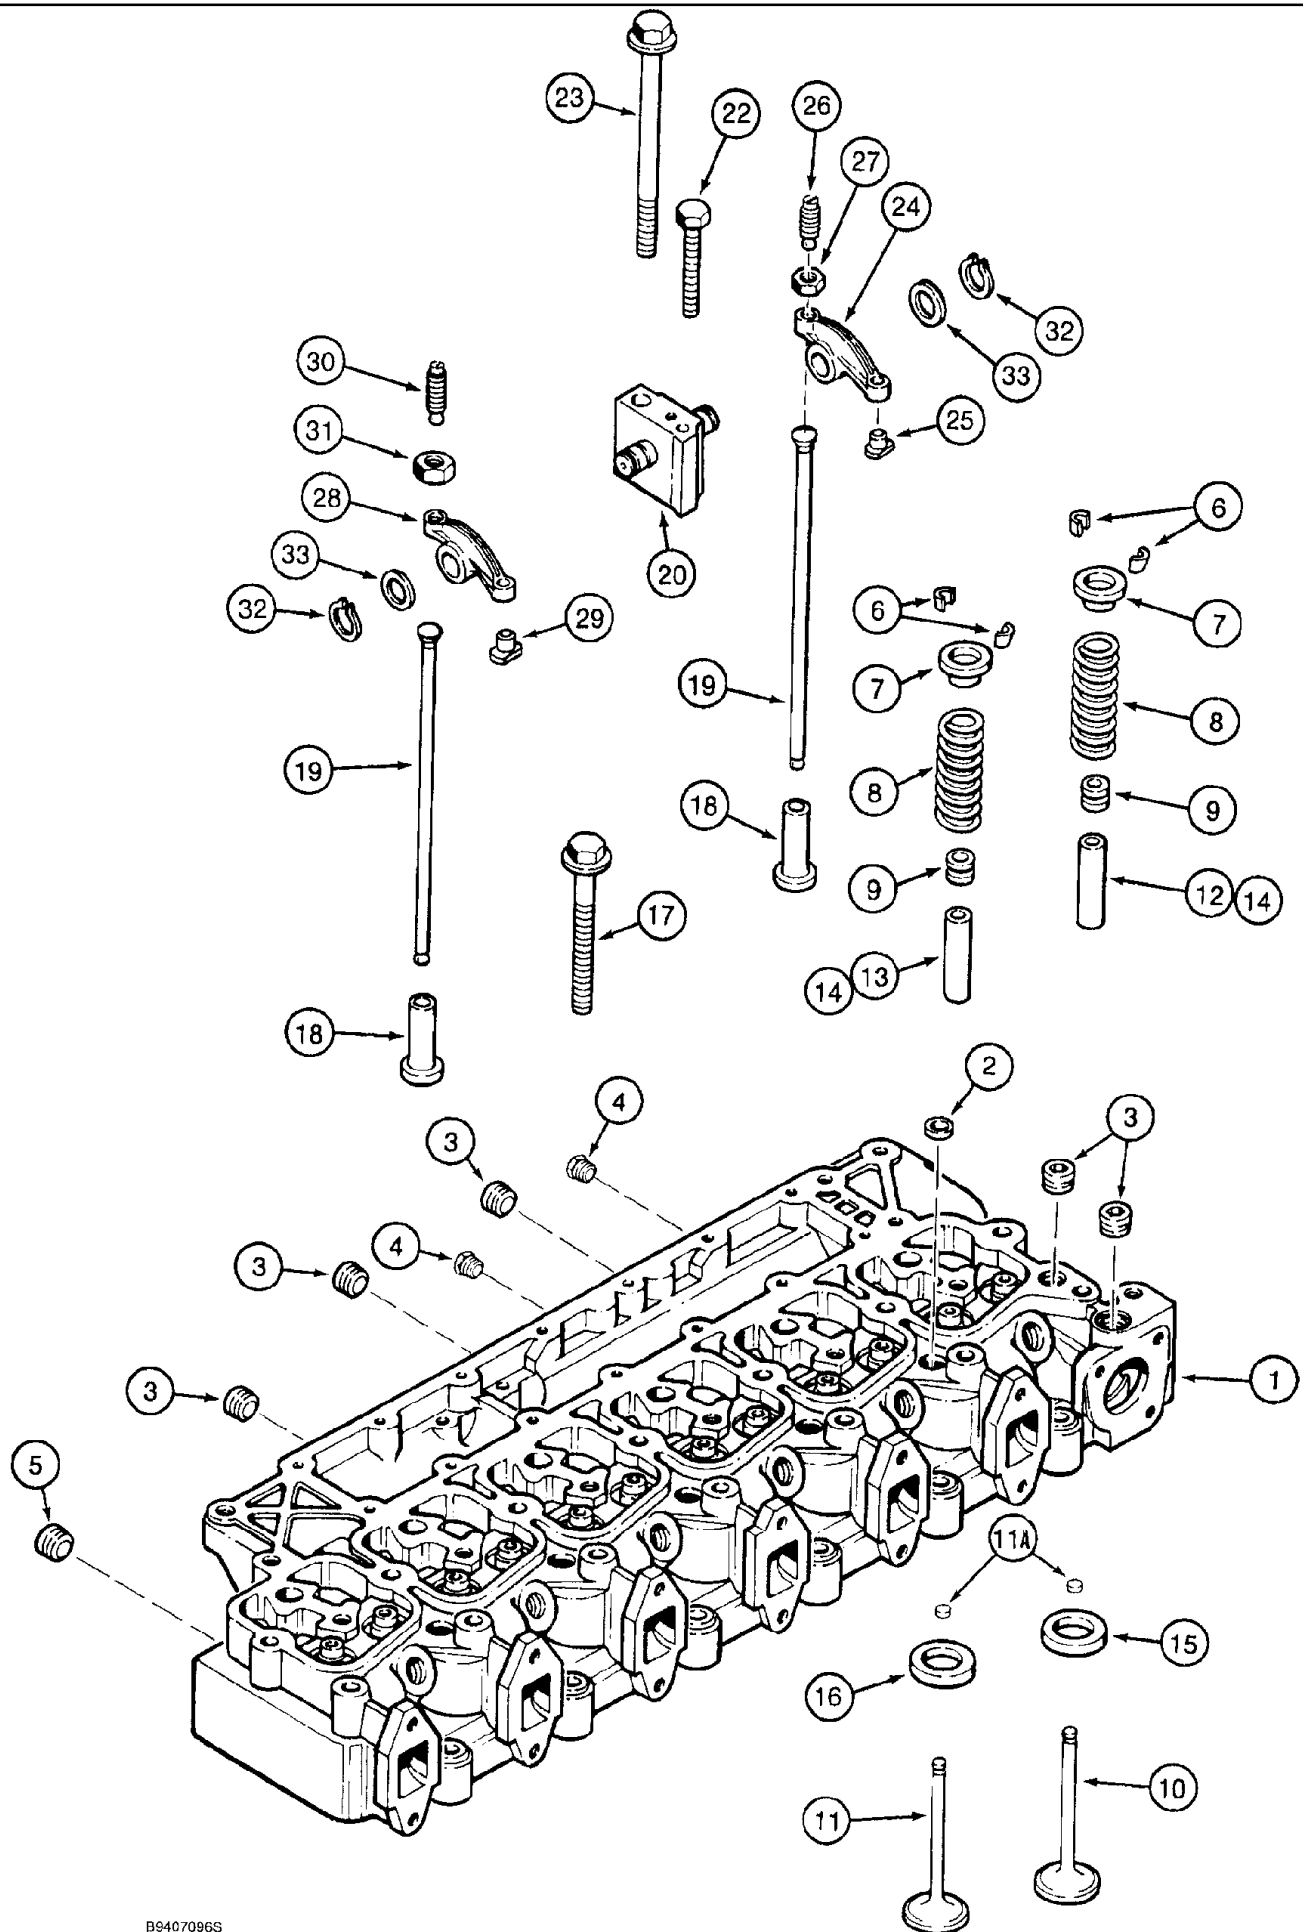

BS407096S

Part available only through Case's Global After Sales Organization.

03-028 ENGINE - CYLINDER HEAD & VALVE MECHANISM

сылка	Номер детали	Кол-во	Описание
	JR938656	1	CYLINDER HEAD, ASSEMBLY with valves, remanufactured, North America only, component parts shown on this page do not apply to the remanufactured assembly
	JC938656	1	CYLINDER HEAD, RETURN NUMBER use this part number to return head core for credit when using a remanufactured assembly
	J938656	1	CYLINDER HEAD, ASSEMBLY with valves
1	NSS	1	NOT SERVICED SEPARATELY, HEAD ASSEMBLY cylinder , without valves
2	A77782	5	PLUG, expansion, 58 mm OD
3	217-438	5	PLUG, Hex Soc, 1/2"-14, One Removed To Install Temperature Sending Unit
4	86643151	2	PLUG, Hex Hd, 1/8"-27 NPTF, hex, 1/8 inch PT
5	263136	1	PLUG, MAGNETIC, Hex Soc, 3/4"-14 NPTF,
6	J900250	24	SCREW, KEEPER valve
7	J935038	12	RETAINER, valve spring
8	J932453	12	SPRING, valve
9	J921640	12	SEAL, valve
10	J920867	6	VALVE, intake
11	J920868	6	VALVE, exhaust
11A	J910412	12	PAD, WEAR, service repair only for valve stem tip
12	J904408	6	GUIDE, valve, intake, service repair only, 14 mm OD, These parts are semi-finished valve guides.
13	J904409	6	GUIDE, valve, exhaust, service repair only, 14 mm OD, These parts are semi-finished valve guides.
14	J906206	12	GUIDE, valve, intake and exhaust, service repair only, 11 mm OD, These parts are semi-finished valve guides.
15	J906854	6	SEAT, VALVE, insert, intake, service repair only
16	J904105	6	SEAT, VALVE, insert, exhaust, service repair only
17	J920779	6	BOLT, SPECIAL, BOLT cylinder head, 70 mm long
17	J920780	14	BOLT, SPECIAL, BOLT cylinder head, 120 mm long
18	J931623	12	TAPPET, valve, push rod
19	J284377	12	ROD, PUSH, rocker arm
20	J922488	6	SUPPORT, SHAFT ASSEMBLY rocker arm
22	J901221	6	BOLT, hex, 8 - 1.25 x 75 mm
23	J920781	6	BOLT, SPECIAL, BOLT rocker arm and cylinder head, 180 mm long
24	J910811	6	ROCKER, ARM ASSEMBLY intake
25	NSS	1	NOT SERVICED SEPARATELY, INSERT rocker arm
26	J937438	1	SET SCREW, Hex Skt, 3/8"-24 x 33mm, Adj, Ball Point, special
27	A77902	1	NUT, hex, 3/8 inch NF
28	J910810	6	ROCKER, ARM ASSEMBLY exhaust
29	NSS	1	NOT SERVICED SEPARATELY, INSERT rocker arm
30	J937438	1	SET SCREW, Hex Skt, 3/8"-24 x 33mm, Adj, Ball Point, SCREW special
31	A77902	1	NUT, hex, 3/8 inch NF
32	J900242	12	RING, retaining, rocker arm
33	J900245	12	WASHER, thrust, rocker arm

Part available only through Case's Global After Sales Organization.