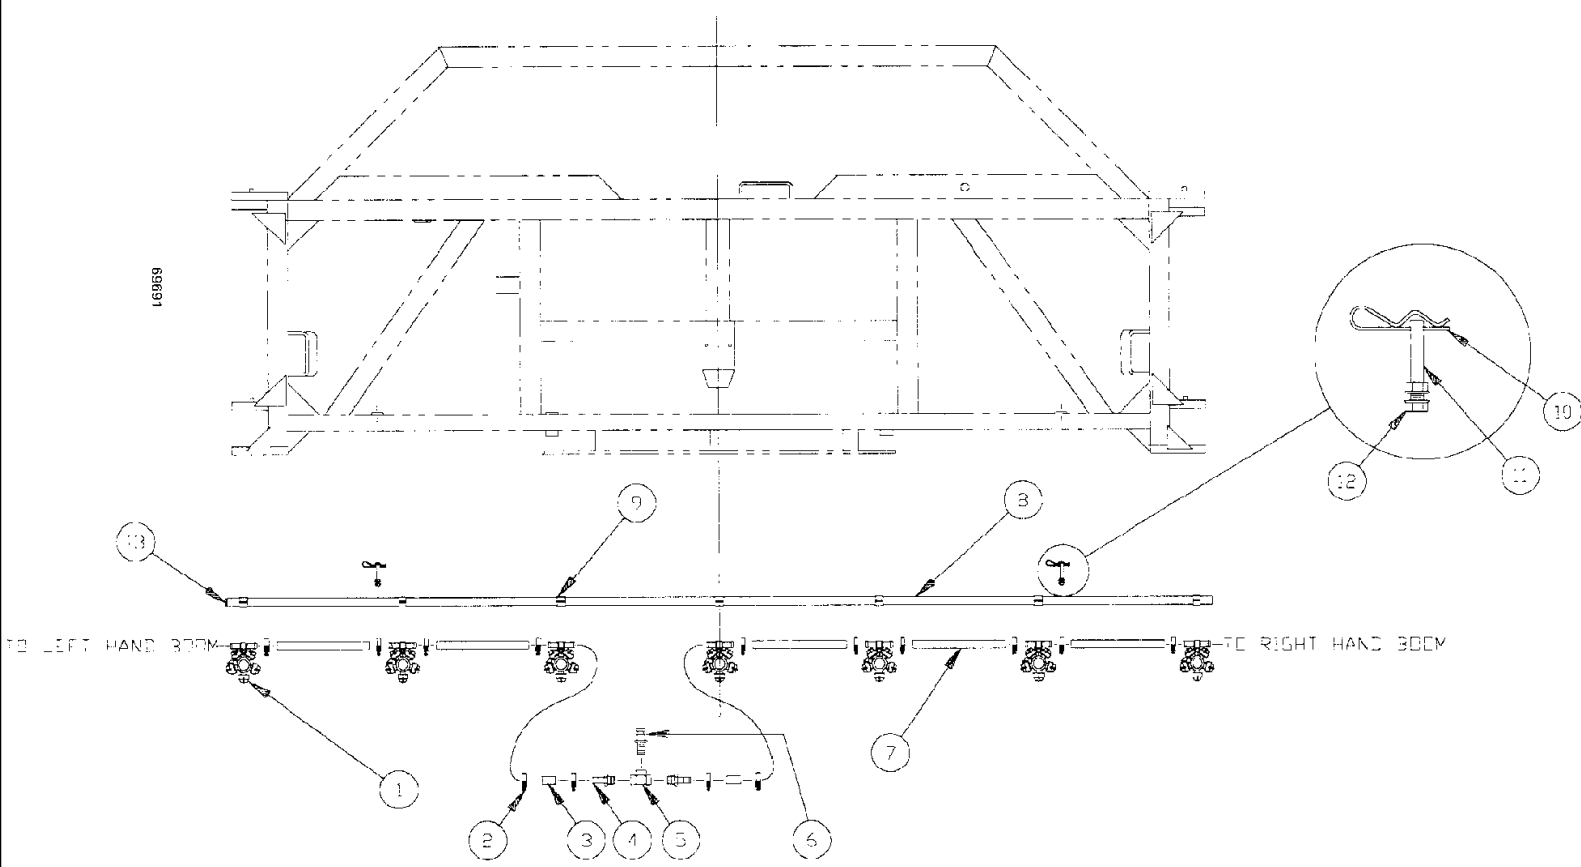

SPX3185 PATRIOT SPRAYER (10/02-)

09-032 LIQUID PLUMBING - 75' 5-BOOM SHUTOFF 20" NOZZLE SPACING

сылка	Номер детали	Кол-во	Описание
1	BN68699	7	NOZZLE, NOZZLE, 5 way double, 3/4" SHA
	BN74621	7	NOZZLE, NOZZLE, 3 way double, 3/4" SHA
	BN74617	7	INJECTOR, FUEL SYSTEM, NOZZLE, 1 way double, 3/4" SHA
2	BN75978	14	CLAMP, SS, #12 ADJ HS, .56-1.25
3	BN53737	2	HOSE, HOSE, EPDM, 3/4" ID x 7.5"
4	BN53666	2	FITTING, HOSEBARB, 1 NPT x 3/4 hose
5	BN73629	1	TEE, poly pipe, 1"
6	BN53667	1	COUPLING, CMLK, ML, THD, TO ML
7	BN53738	5	HOSE (METRES), EPDM, 3/4" ID x 18.5"
8	BN24486	1	TUBE, TUBE, 1 x 1 x 12GA x 124.0
9	BN74448	7	CLAMP, CLAMP square tubing, 1"
10	BN71006	2	CLIP, hairpin, 1/8", #11
11	BN29599	2	PIN, PIN rework bolt, 3/8 x 2.75
12	231-4146	4	NUT, LOCK, 3/8"-16, GB, hex head, 3/8-16, TLN, GB
13	BN32823	2	PLUG, CAPLUG tubing, fits 1 x 1 x 14G