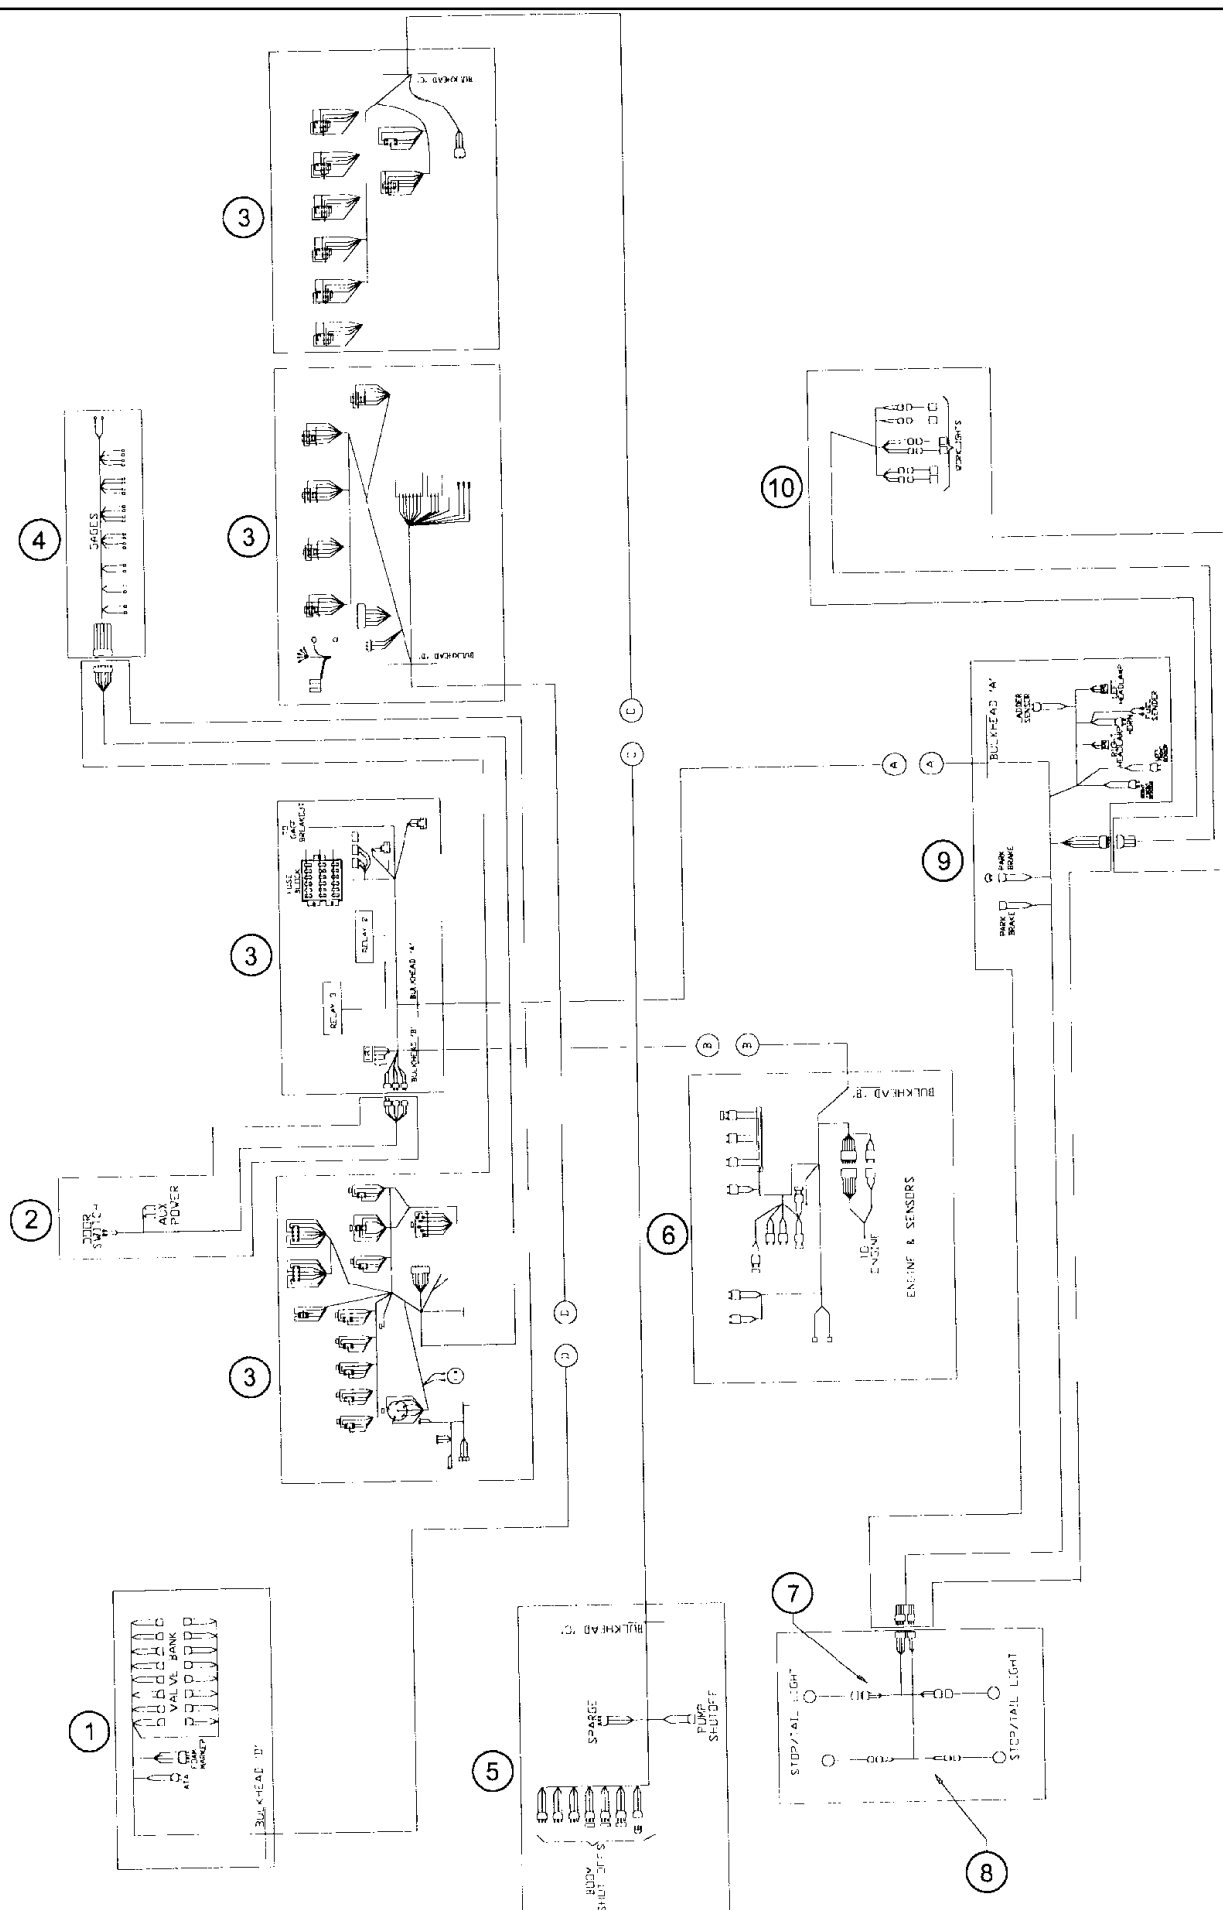

Complete Part # 344437A1 (Ref Only)

12-002 ELECTRICAL - HARNESS FLOW DIAGRAM

312840