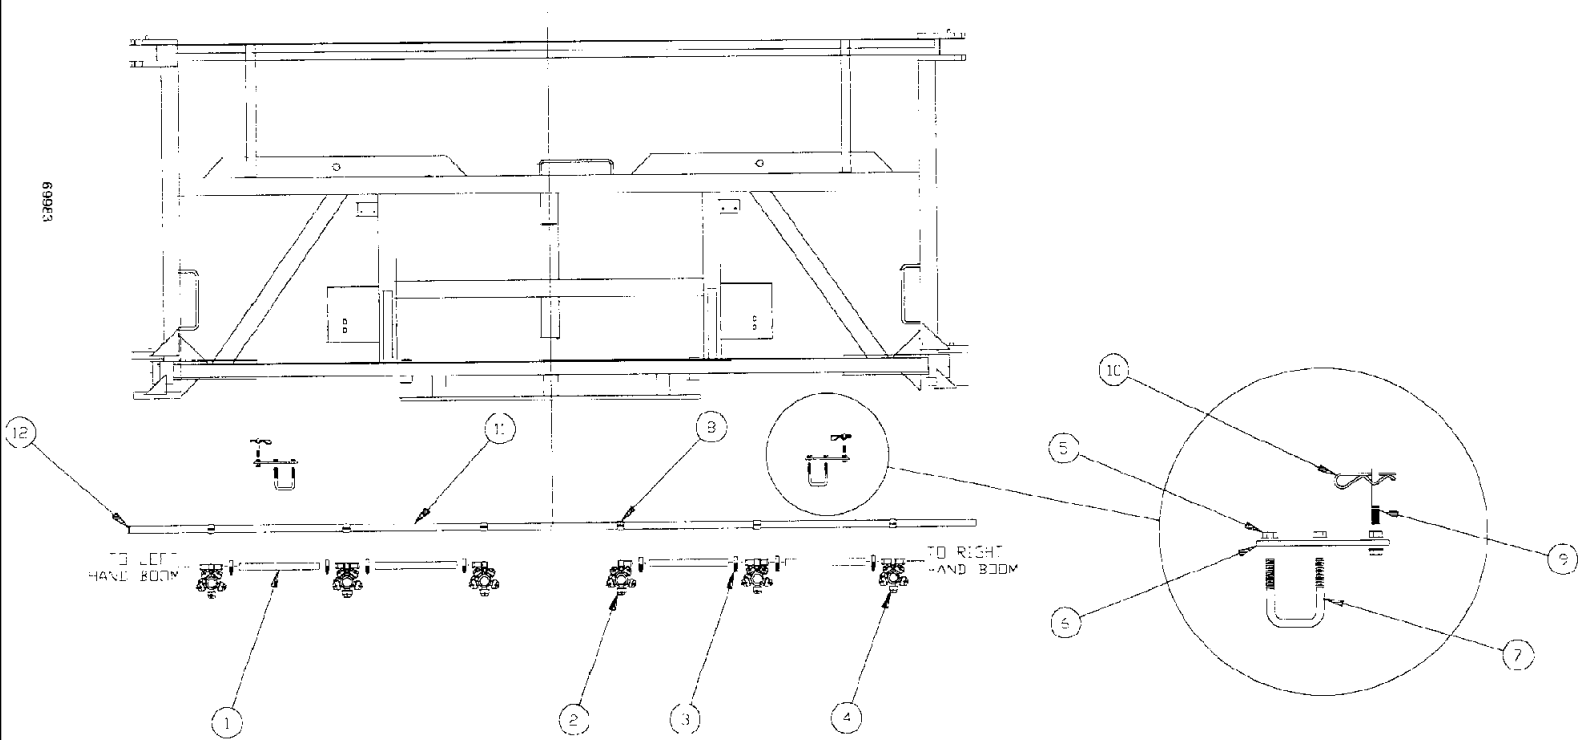

RIGHT

сылка	Номер детали	Кол-во	Описание
1	BN53914	1	HOSE, HOSE, 3/4" ID, EPDM x 60"
2	BN53667	3	COUPLING, CMLCK, ML, THD, TO ML
3	BN53737	6	HOSE, HOSE, EPDM 3/4" ID x 7.5"
4	BN73629	3	TEE, poly pipe, 1"
5	BN53666	6	FITTING, HOSEBARB, 1 NPT x 3/4
6	BN68699	19	NOZZLE, NOZZLE, 5-way double, 3/4" SHA
	BN74621	19	NOZZLE, NOZZLE, 3-way double, 3/4" SHA
	BN74617	19	INJECTOR, FUEL SYSTEM, NOZZLE, 1-way double, 3/4" SHA
7	BN53738	18	HOSE (METRES), HOSE, EPDM 3/4" ID x 18.5"
8	BN69475	5	NOZZLE, NOZZLE, 5-way double, 3/4" SHA
	BN74622	5	NOZZLE, NOZZLE, 3-way single, 3/4" SHA
	BN74618	5	NOZZLE, 1-way single, 3/4" SHA
9	BN75978	50	CLAMP, SS, #12 ADJ HS, .56-1.25
10	BN67279	12	BRACKET, BRACKET dry mount boom
11	BN68061	12	U-BOLT, U-BOLT, 3/8"-SQ BND, 2.06 ID
12	BN53731	2	U-BOLT, U-BOLT, 3/8"-SQ BEND, 2" ID
13	BN68213	2	BAR, NOZZLE BAR SPACER breakaway
14	BN29599	12	PIN, PIN rework bolt, 3/8 x 2.75
15	BN71006	12	CLIP, HAIRPIN, 1/8", #11
16	231-4146	48	NUT, LOCK, 3/8"-16, GB, hex head, 3/8-16, TLN, GB
17	BN25936	1	TUBE, HYD, TUBE, 1 x 1 x 12GA x 64.62
18	BN67274	1	TUBE, TUBE NOZZLE MOUNT
19	BN67275	1	TUBE, TUBE NOZZLE MOUNT
20	BN67277	1	TUBE, TUBE NOZZLE MOUNT
21	BN32823	8	PLUG, CAPLUG tubing, fits 1 x 1 x 14G
22	BN74448	24	CLAMP, CLAMP square tubing, 1"