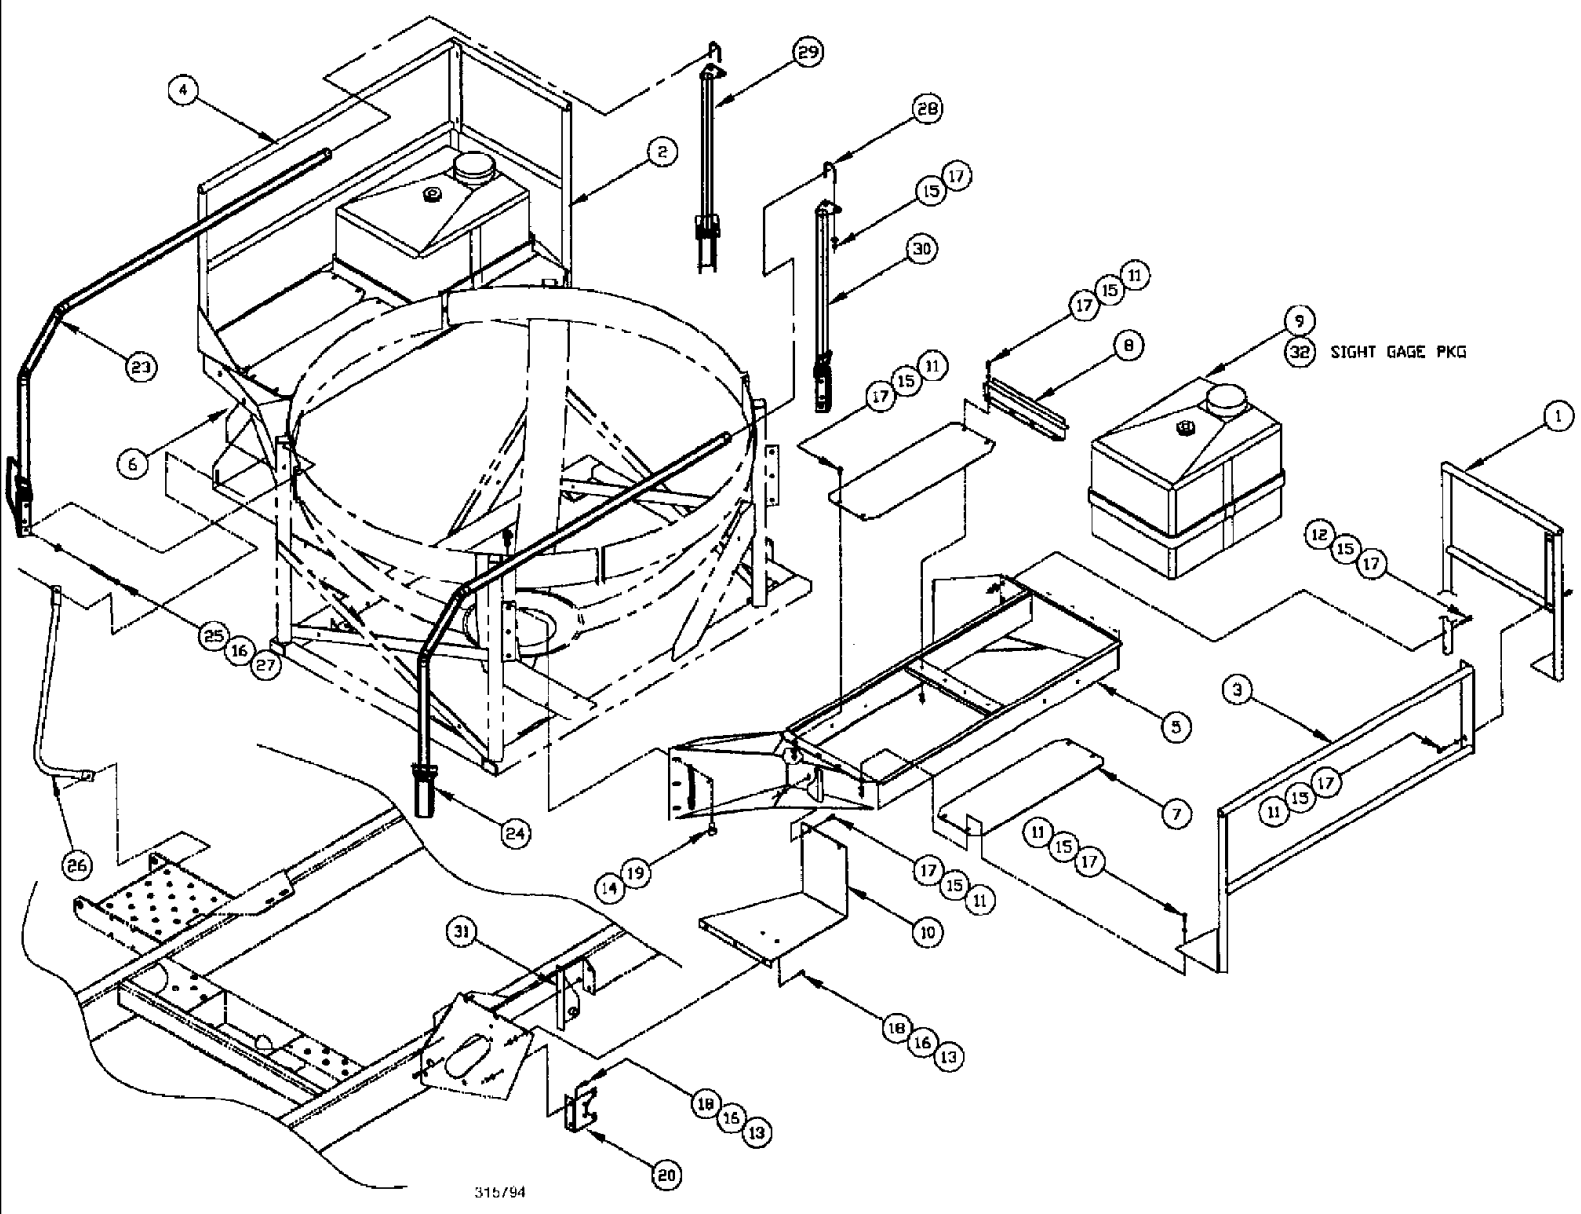

09-014 LIQUID PLUMBING - RINSE TANK & DECK ASSEMBLY

сылка	Номер детали	Кол-во	Описание
1	BN65109	1	RAIL, SIDE, RAIL end rail lh
2	BN65171	1	RAIL, SIDE, RAIL end rail rh
3	BN67912	1	RAIL, side safety l.h.
4	BN68000	1	RAIL, side safety r.h.
5	BN68006	1	PLATFORM ASSY., WELDMENT walkway MT LH
6	BN68005	1	PLATFORM ASSY., WELDMENT walkway MT RH
7	BN68001	4	PLATE, SHEET deck
7	BN68001	4	PLATE, SHEET deck
8	BN25399	2	BRACKET, PLATE clamp 12GA x 4.5 x 17
9	BN317164	2	TANK, ASSEMBLY tank, 35 gal
	BN311055	1	TANK, 35 gal, gray
	BN314276	1	COVER, 35 gal poly tank
	BN73733	1	FITTING, bulkhead 1.5"
	BN311041	2	FITTING, BULKHEAD, 3/4" poly tank
10	BN67918	1	STEP,
11	BN50232	30	BOLT, hex head, 5/16-18 x 1, SS
12	BN50239	4	BOLT, hex head, 5/16-18 x 1.755, SS
13	BN50250	7	BOLT, hex head, 3/8-16 x .75, SS
14	BN50691	12	BOLT, hex head, 1/2-13 x 1, SS
15	BN50142	72	WASHER, 5/16, FW, SS
16	BN50145	21	WASHER, 3/8, FW, g5
17	231-4145	30	NUT, LOCK, 5/16"-18, GB,
18	BN50759	7	NUT, 3/8-16, NLN, SS
19	231-4148	12	NUT, LOCK, 1/2"-13, GB, hex head, 1/2-13, TLN, GB
20	BN29447	1	BRACKET, MNT., 10GA. HRS, 5.92" x 6.25"
23	BN311740	1	RAIL, wldmt, hand, rh
24	BN312102	1	RAIL, wldmt, hand, lh
25	413-648	8	BOLT, Hex, 3/8"-16 x 3", G5, hex head, 3/8-16 x 3, G5
26	BN312670	1	RAIL ASSY., rh
	BN2403262	2	BOLT, hex head, 3/8-16 x 1, SS
	BN312648	1	HANDLE, access
	BN50131	2	NUT, LOCK, 3/8-16, CTL, G5
	BN50145	2	WASHER, 3/8, FW, G5
27	231-4146	8	NUT, LOCK, 3/8"-16, GB, hex head, 3/8-16, TLN, GB
28	BN305201	2	U-BOLT, .31 x1.75, 304SS
29	BN313313	1	MOUNTING PARTS, WLDMNT, support, rh
30	BN313314	1	MOUNTING PARTS, WLDMNT, support, rh
31	BN67395	1	BRACKET, wldmt, valve
32		2	PKG sight gauge, rinse, sphere, see Figure 9-19