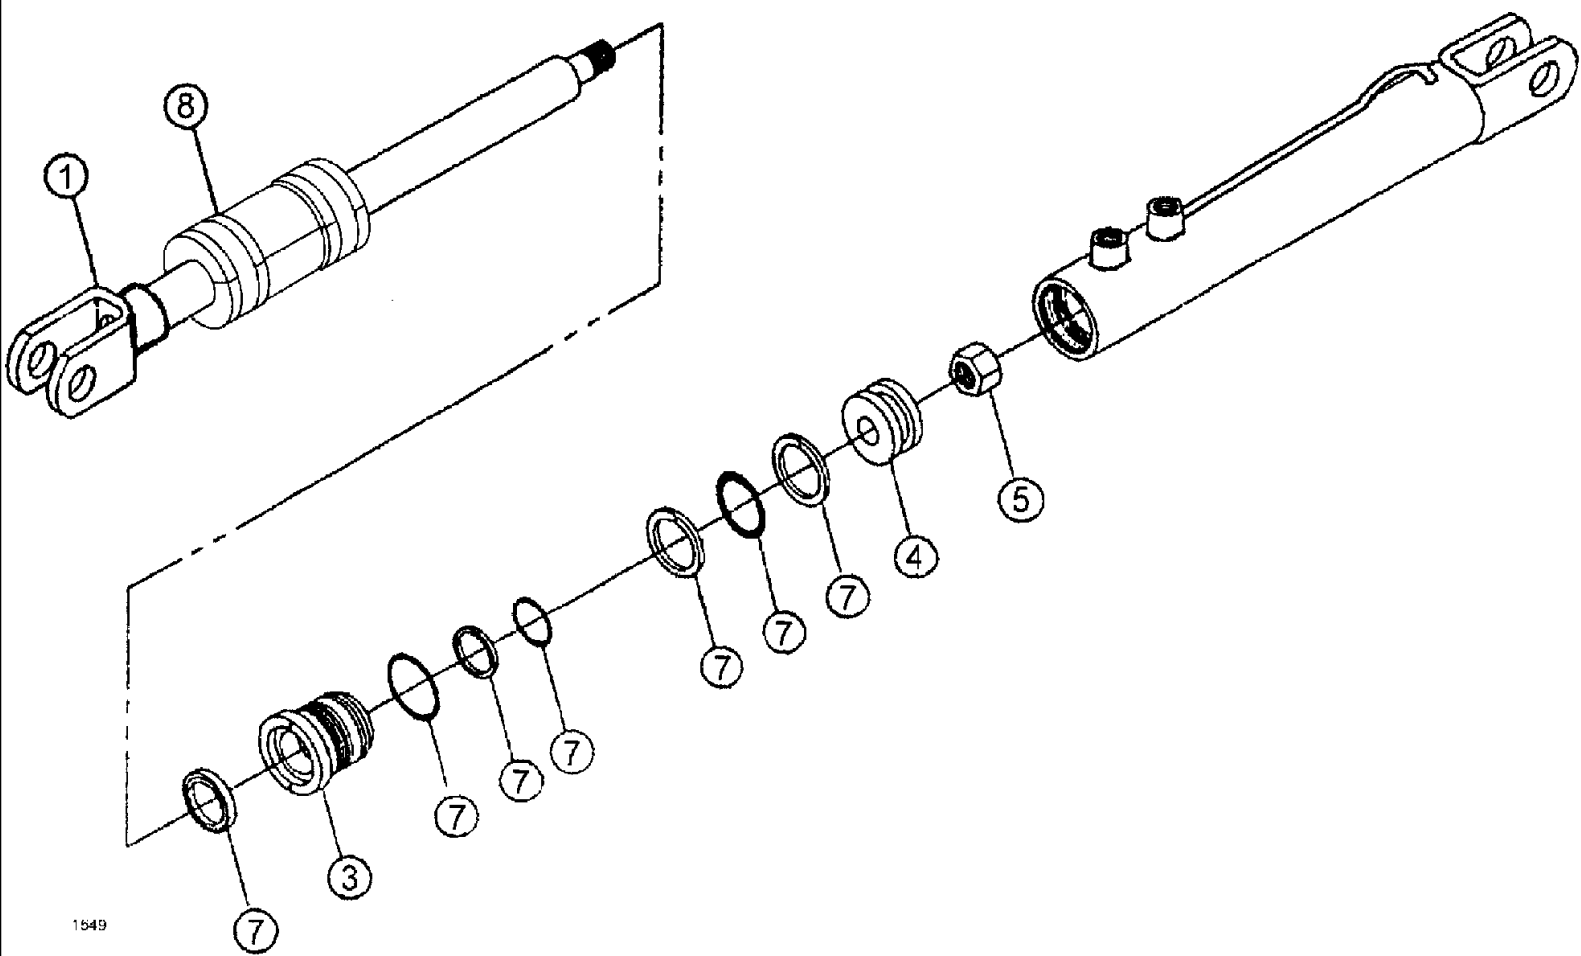

1549

SPX3185 PATRIOT SPRAYER (10/02-)

07-002 CYLINDERS - AXLE ADJUST

сылка	Номер детали	Кол-во	Описание
1	BN314008	1	ROD, ROD weldment
3	BN98650	1	GLAND, end
4	BN98651	1	PISTON,
5	BN98093	1	NUT, LOCK, jam
7	BN98643	1	PACKAGE, SEALS, KIT seal, This is a complete seal kit. Parts shown are for the screw-on end gland. When replacing - take note on how old seals are positioned.
8	BN25886	12	STOP, CYL stop, axle adjust, 1.25" ID x 4"

Complete Part # BN25486 (Ref Only)