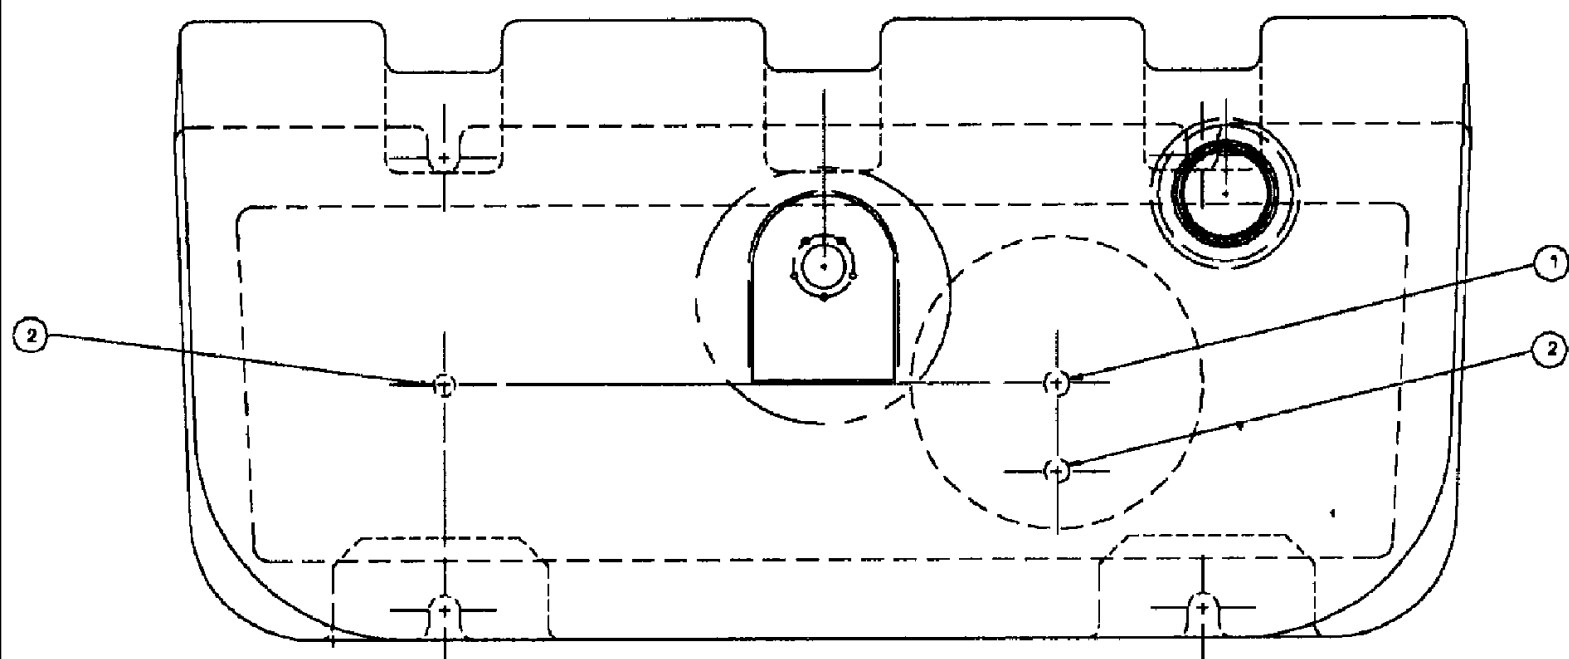

04-008 SUSPENSION & FRAME - FUEL TANK GROUP

сылка	Номер детали	Кол-во	Описание
1	231-4148	4	NUT, LOCK, 1/2"-13, GB, hex head, 1/2-13, TLN, GB
2	BN66125	1	SENDER UNIT, fuel, 12V, 25"
3	BN52300	1	ELBOW, 90 deg., 1/4-18 NPT
4		1	TANK fuel, see Figure 04-011
5	BN67652	4	WASHER, FLAT, tank hold down
6	BN67653	4	TANK, TB, RD, bushing
7	413-8136	2	BOLT, Hex, 1/2"-13 x 8 1/2", G5, hex head, 1/2-13 x 8.5, G5
8	413-8168	2	BOLT, Hex, 1/2"-13 x 10 1/2", G5, hex head, 1/2-13 x 10.5, G5
9	217-132	1	ELBOW, 90e, 3/8" Hose x 1/4" NPTF Beaded, HOSEBARB, 1/4 MPT x 3/8 x 90 DEG
10	BN72017	1	HOSE, HOSEBARB, 1/4 NPTM x 3/8 STL
11	BN94071	1	VALVE, bronze ball, 1/4NPT
12	BN76094	3	CLAMP, HOSE, #M4
13	BN41770	1	CLAMP, covered, 3/4"
14	231-4146	1	NUT, LOCK, 3/8"-16, GB, hex head, 3/8-16, TLN, GB
15	BN50254	1	BOLT, hex head, 3/8-16 x 1, SS
16	BN320693	4	SLEEVE nylon, 4" w/hole
17	BN50595	4	WASHER, 1/2, FW, SS
18	D139225	1	FILTER, FUEL, barbs, 3/8"
19	BN317990	1	HOSE, fuel, 3/8" x 3"

Complete Part # BN3218764 (Ref Only)

67342