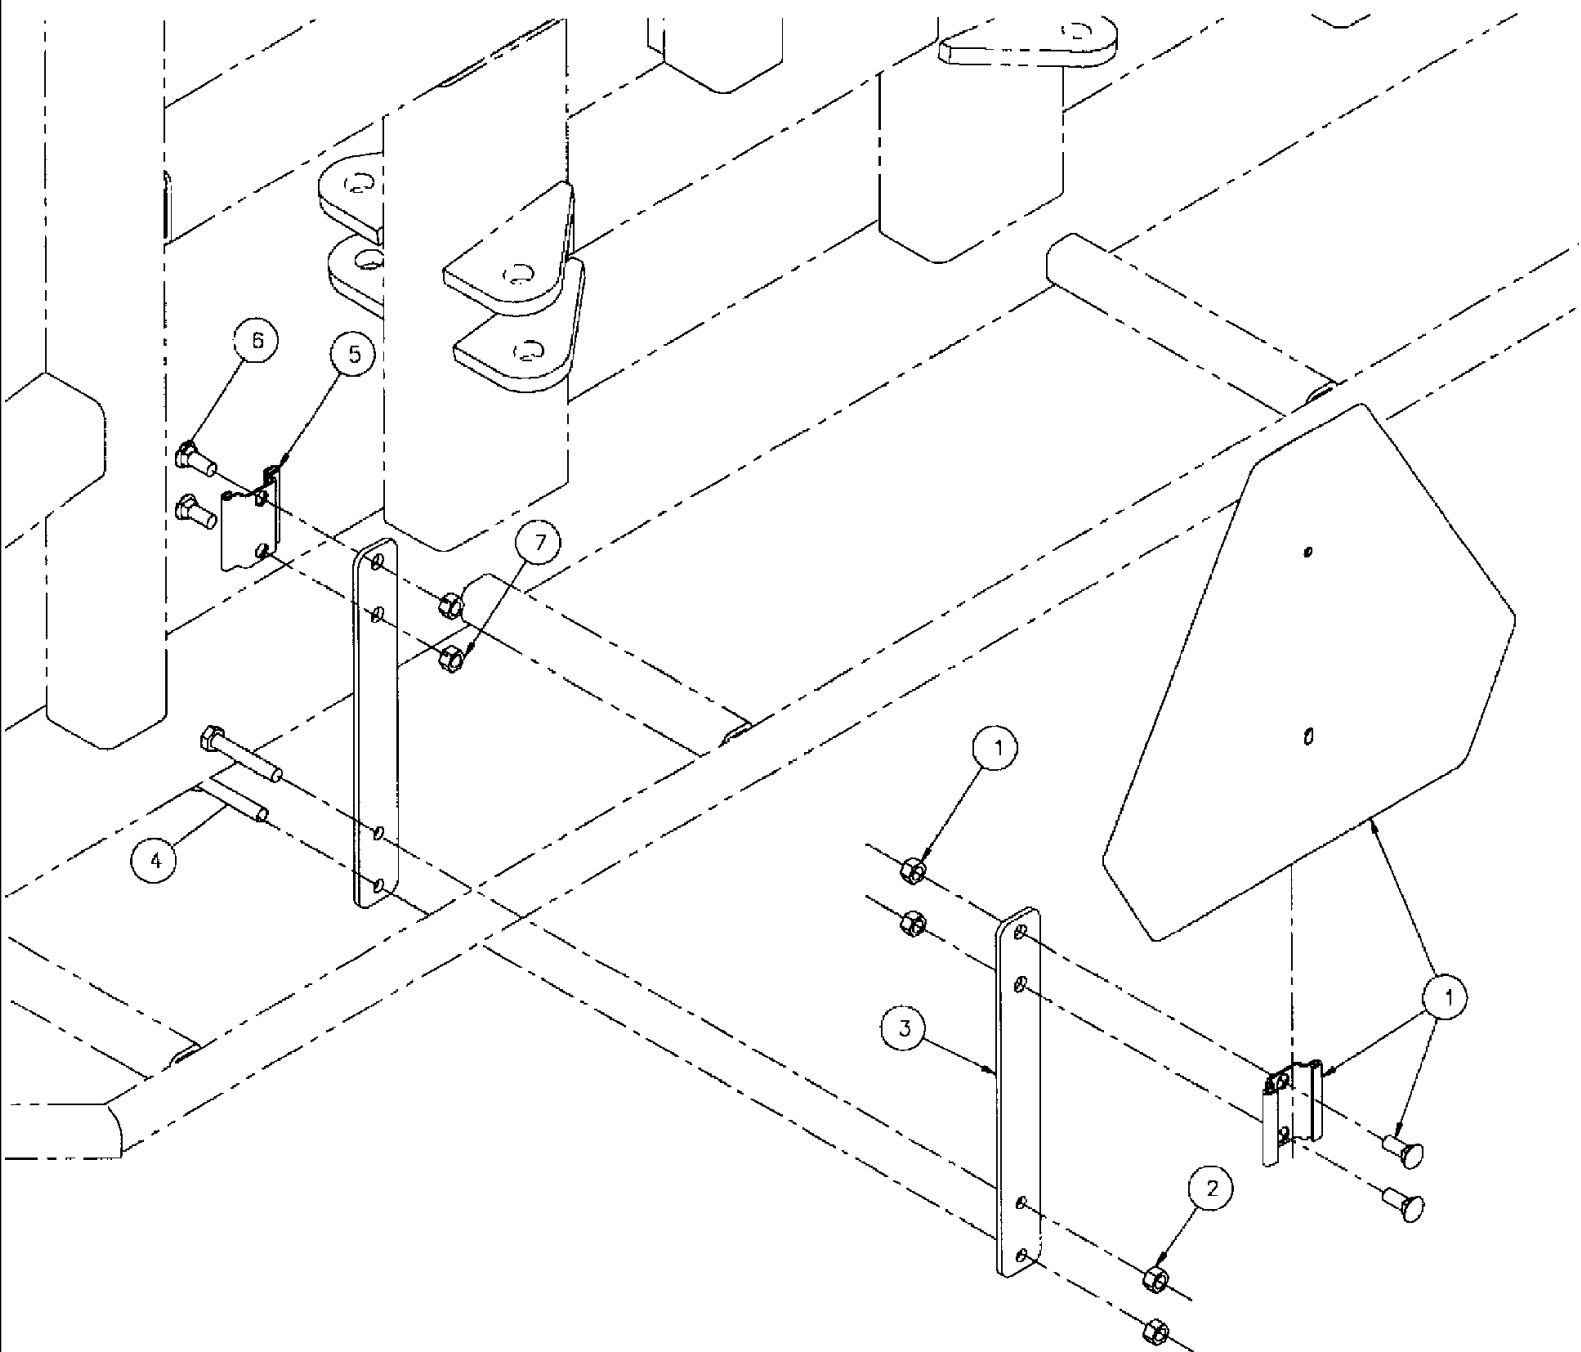

313099

SPX3185 PATRIOT SPRAYER (10/02-)

08-019 BOOMS - SMV GROUP

сылка	Номер детали	Кол-во	Описание
1	311862A1	1	PLATE, SMV, emblem, mt., plt
2	832-46410	2	NUT, LOCK, M10 x 1.5, CI 8,
3	BN313098	2	MOUNTING PARTS, SMV
4	814-10060	2	BOLT, Hex, M10 x 60, 8.8,
5	A59457	1	BRACKET, SOCKET, smv
6	BN50222	2	BOLT, 5/16-18 x .75, TH, SS, PH
7	BN50057	2	NUT, whiz lock, 5/16-18 SS

Complete Part # BN313099 (Ref Only)