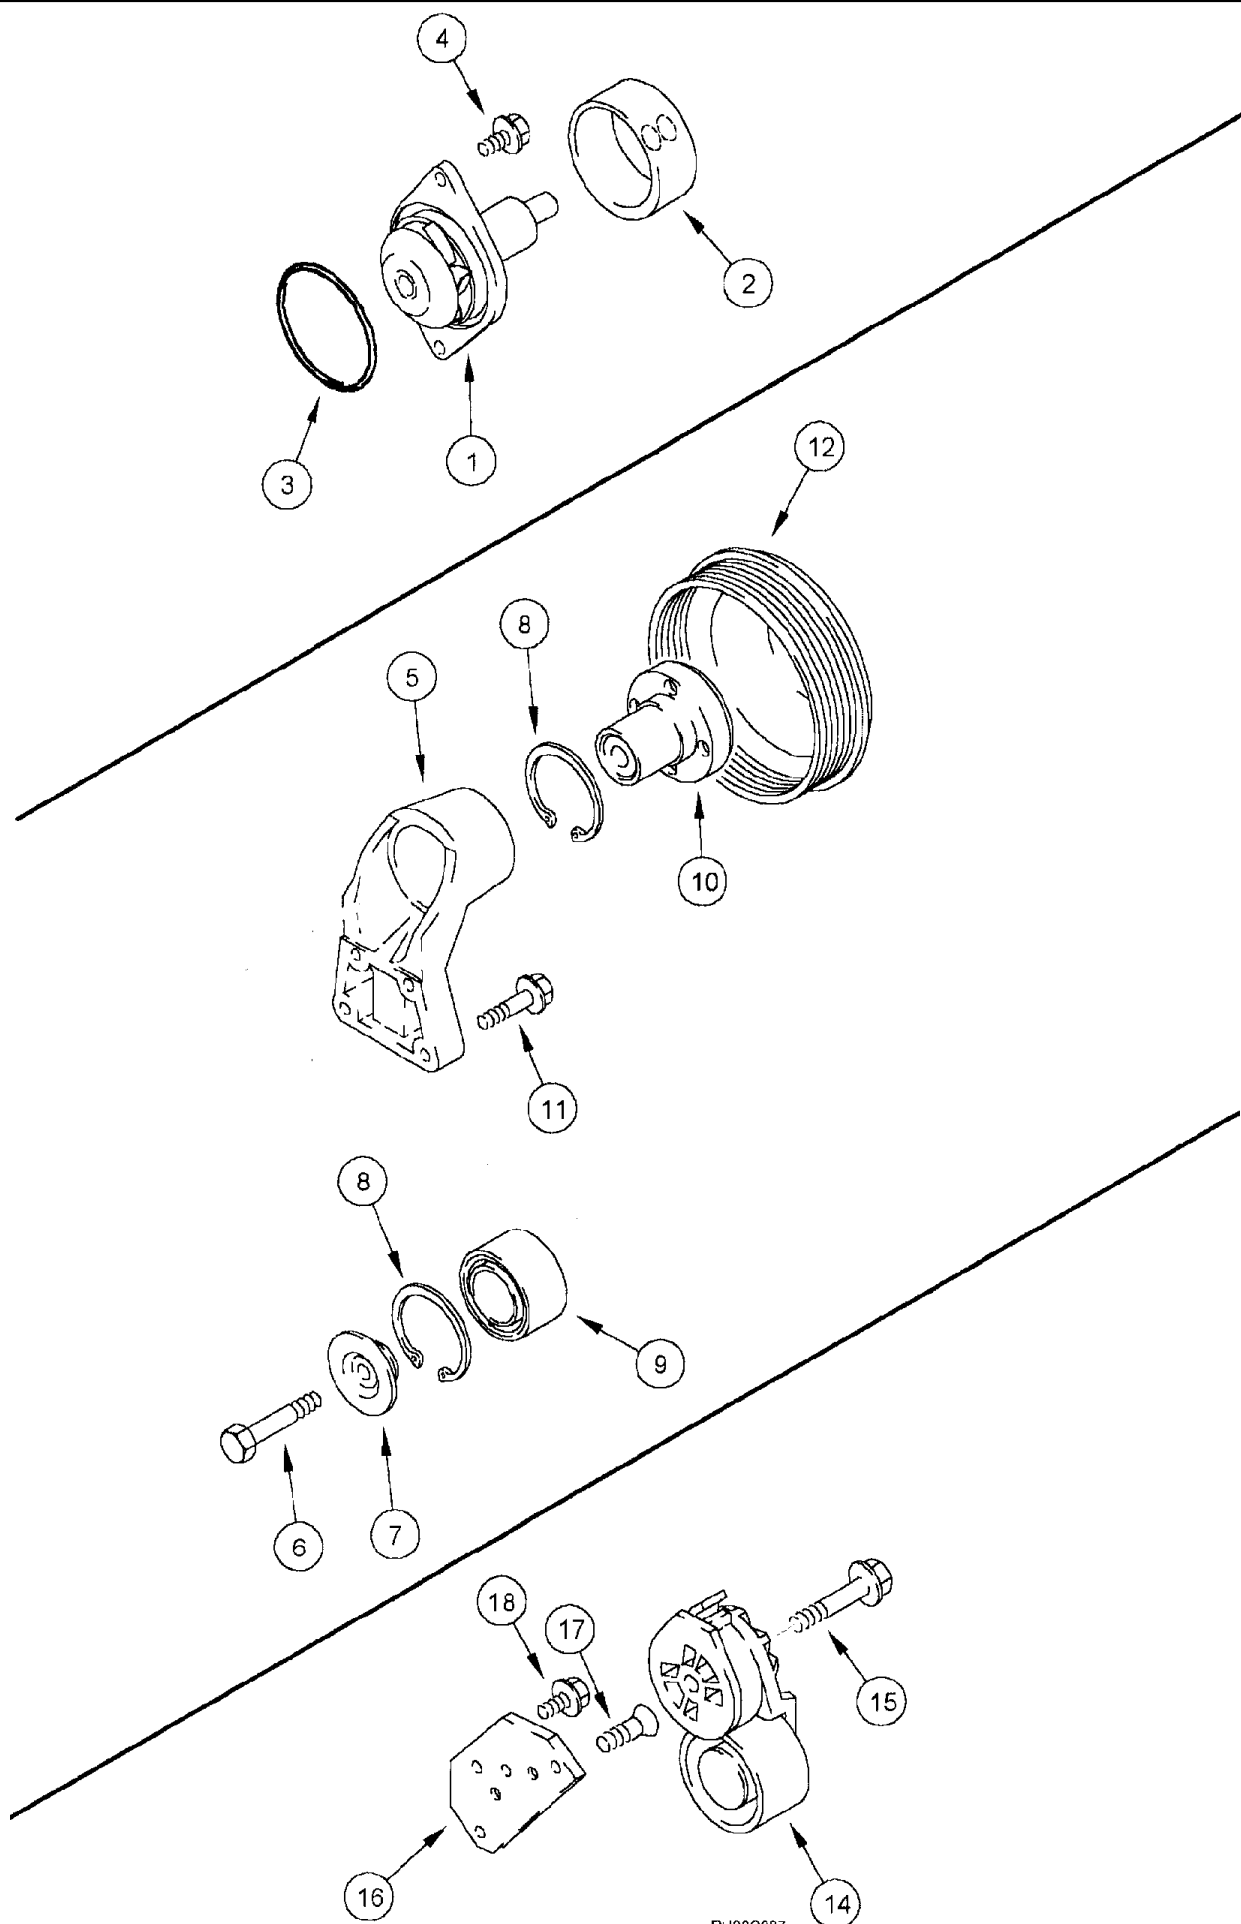

03-010 ENGINE - WATER PUMP, BELT TENSIONER AND FAN BELT

R-102C087

03-010 ENGINE - WATER PUMP, BELT TENSIONER AND FAN BELT

сылка	Номер детали	Кол-во	Описание
	J286277	1	PUMP, WATER, KIT
1	NSS	1	NOT SERVICED SEPARATELY, PUMP water
2	NSS	1	NOT SERVICED SEPARATELY, PULLEY water pump
3	J906698	1	SEAL, RUBBER, O-RING 3-1/2 ID x 3/16 inch wide
4	J900227	2	SCREW, Hex, M8 x 1.25 x 22,
5	J911922	1	SUPPORT ASSY., BRACKET fan pulley
6	J907769	1	BOLT, BOLT hex, special, 10 - 1.5 x 70 mm, class 12.9
7	J923044	1	RETAINER, fan hub
8	100-21250	2	RING, SNAP, 2.50", Int, #250,
9	J910739	1	BEARING, BALL,
10	J911924	1	HUB, fan
11	854-8040	4	BOLT, Hex Flg, M8 x 40, 10.9, BOLT heavy hex flange, fan bracket to cylinder block, 8 - 1.25 x 40 mm class 10.9
12	J914462	1	PULLEY, fan, 1.1 to 1 ratio
14	J936203	1	TENSIONER, BELT, belt
15	844-10070	1	BOLT, Hex Flg, M10 x 70, 8.8, Belt tensioner mounting
16	J925207	1	SUPPORT, BRACKET belt tensioner
17	J925186	1	SCREW, COUNTERSUNK, Torx Soc, M8 x 1.25 x 21, flat head cap, torx, special, 8 - 1.25 x 25 mm
18	845-8025	1	BOLT, Hex Flg, M8 x 25, 8.8,