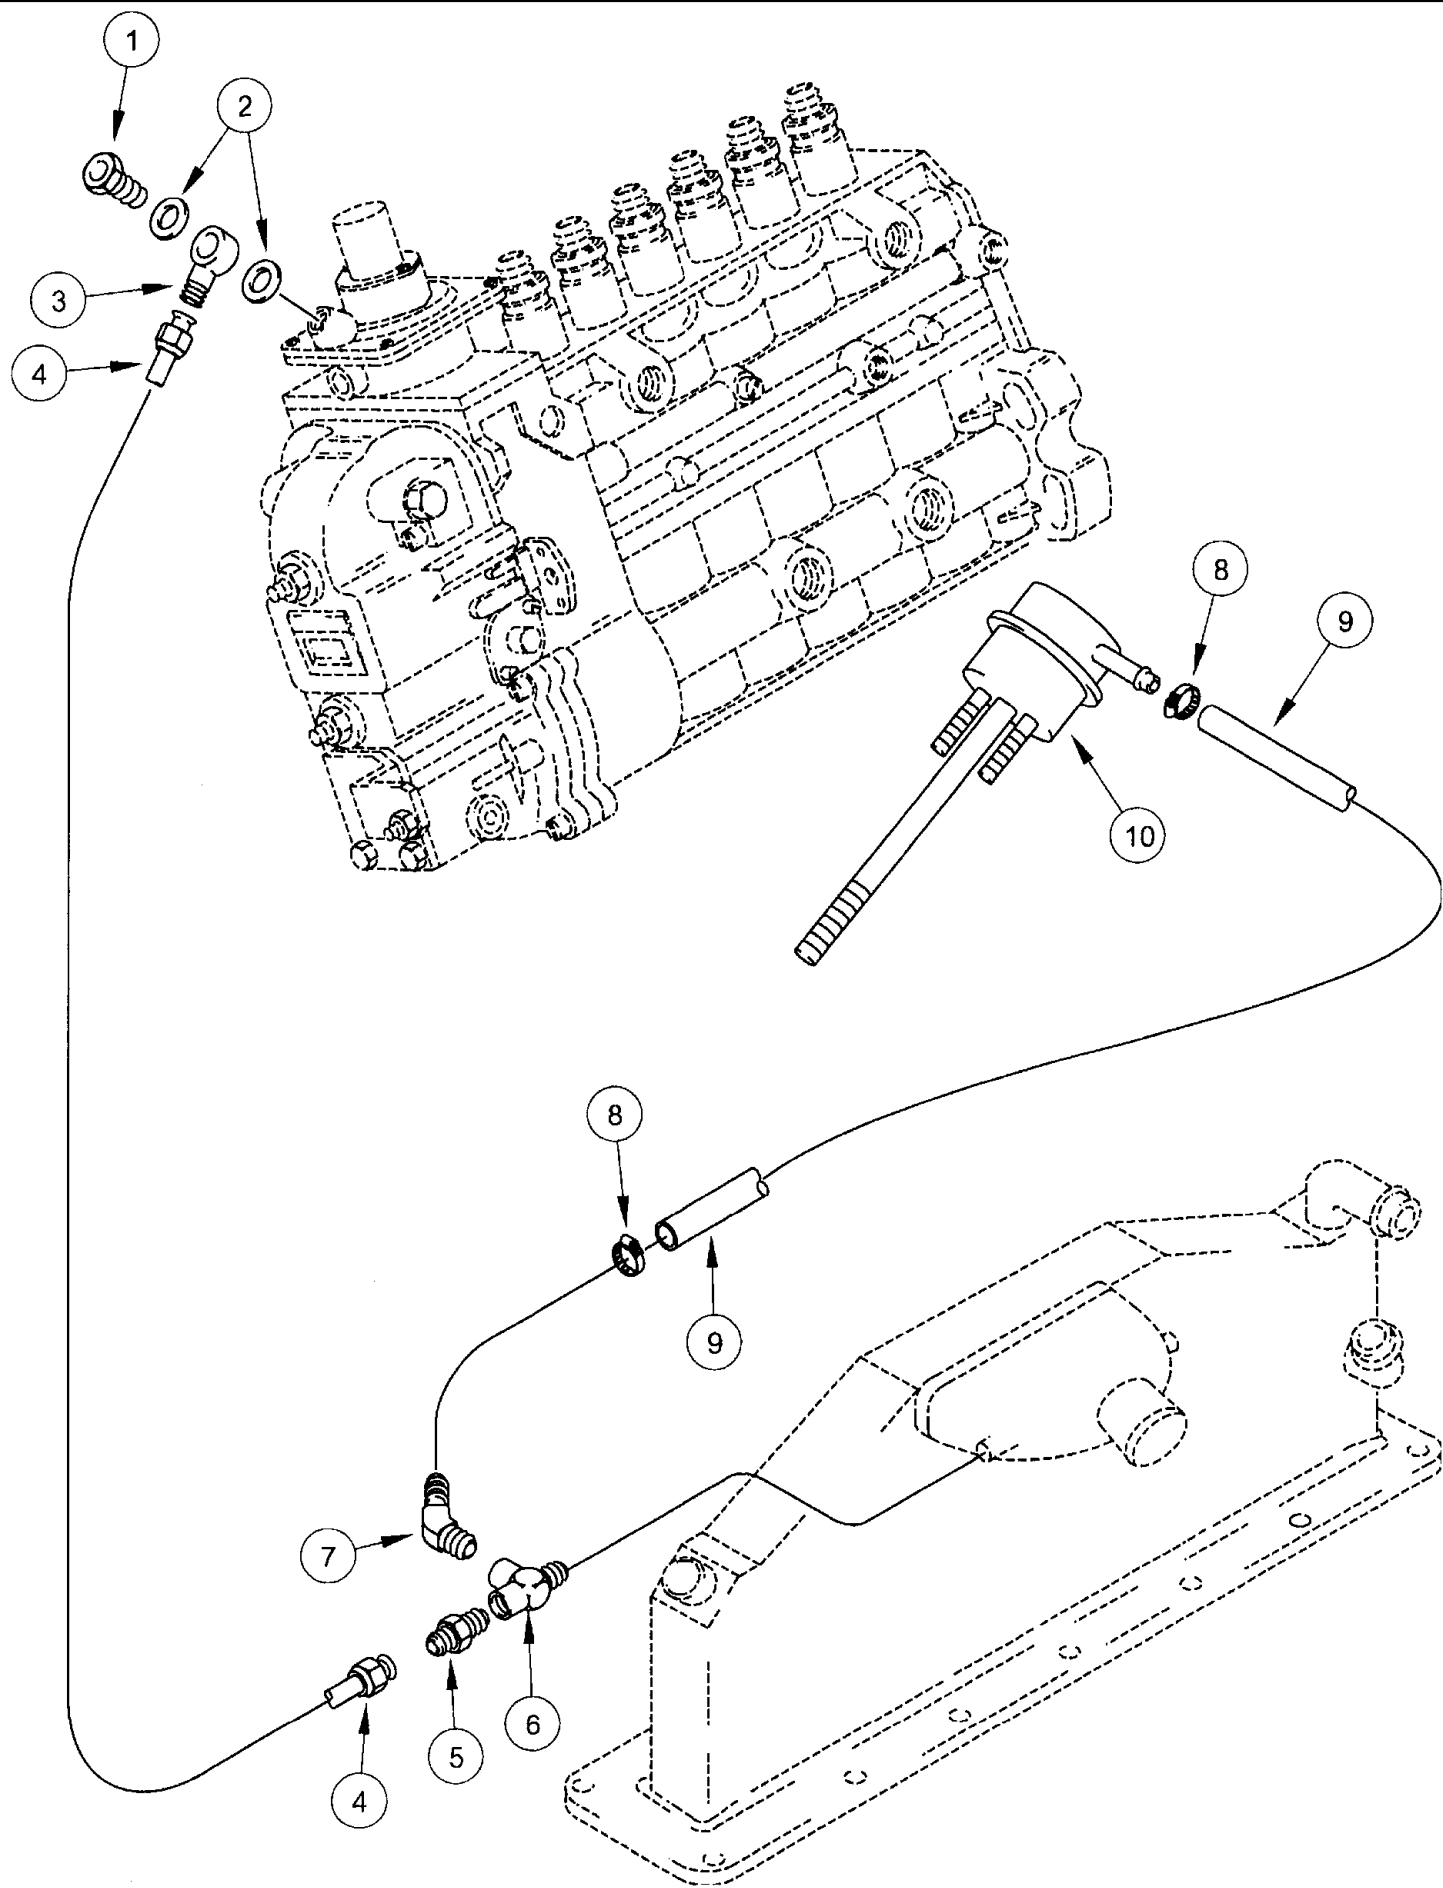

RI02D001

03-056 ENGINE - ANEROID & WASTEGATE SYSTEM

сылка	Номер детали	Кол-во	Описание
1	J903035	1	BOLT, BANJO, hex, 12 - 1.5 x 24 mm
2	J935171	2	WASHER, SEALING, special, 12 x 19 x 1.5 mm
3	J990881	1	CONNECTION, CONNECTOR banjo
4	J991516	1	TUBE, AIR INTAKE, fuel control
5	J920803	1	CONNECTOR, ADAPTER compression, special
6	J930789	1	TEE, TEE 1/8-27 str thread x fem str thread x fem str thread
7	217-281	1	FITTING, 45e, 1/4" Hose x 1/8" NPTF, Barbed, ELBOW 45 degree, 1/4 barb end x 1/8 inch PT
8	214-1404	2	CLAMP, HOSE, #4, 0.25/0.62 Type M Worm, adj, 1/4 - 5/8 inch dia.
9	J991038	1	HOSE, 130 mm (5-1/8 inch) long
10	J594348	1	ACTUATOR, turbocharger, see page 03-021 for mounting parts