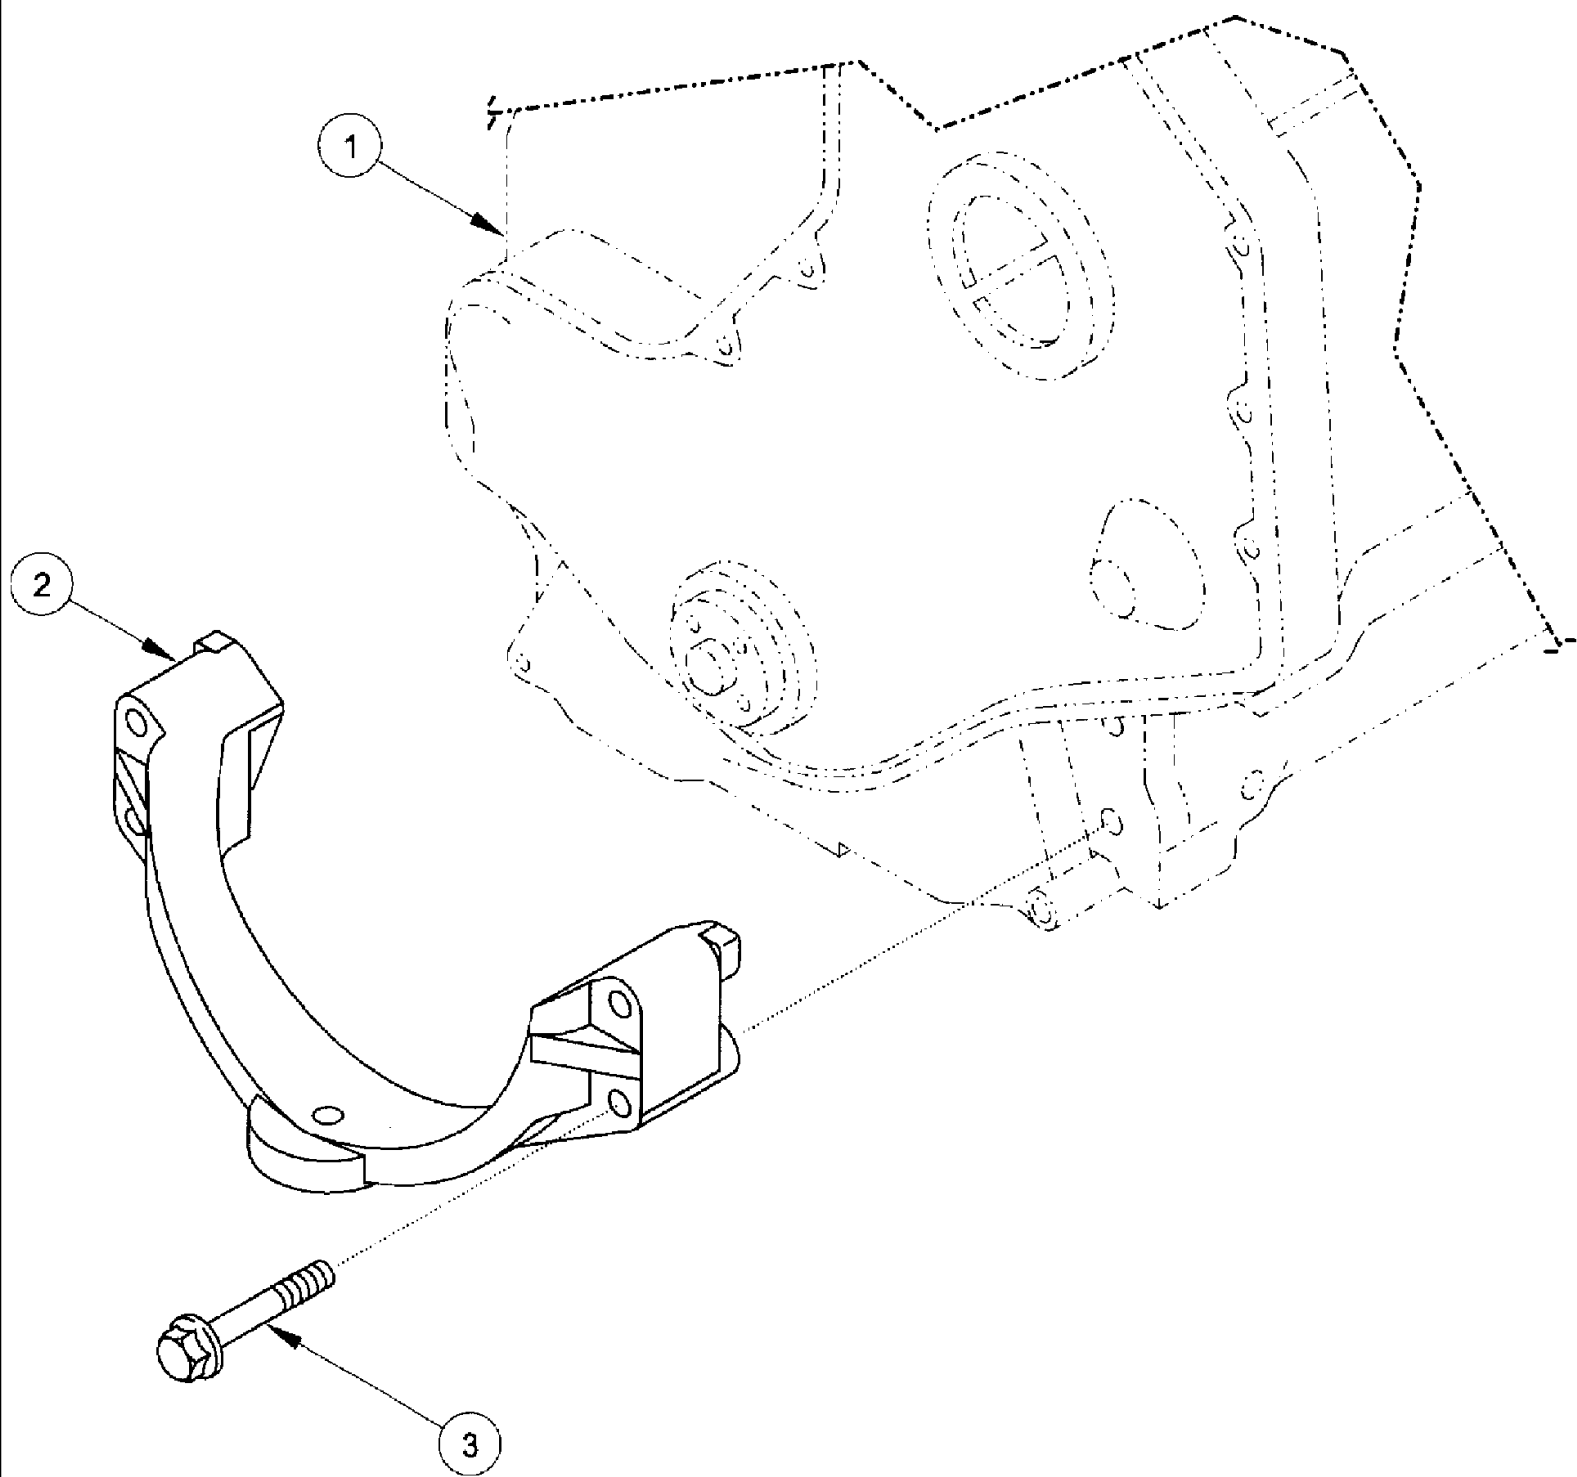

RI02C074

SPX3185 PATRIOT SPRAYER (10/02-)

03-006 ENGINE - FRONT ENGINE SUPPORT

сылка	Номер детали	Кол-во	Описание
1	J918996	1	SUPPORT, engine, front
2	854-12090	4	BOLT, Hex Flg, M12 x 90, 10.9, BOLT heavy hex flange, 12 - 1.75 x 90 mm, class 10.9

Part available only through Case's Global After Sales Organization.