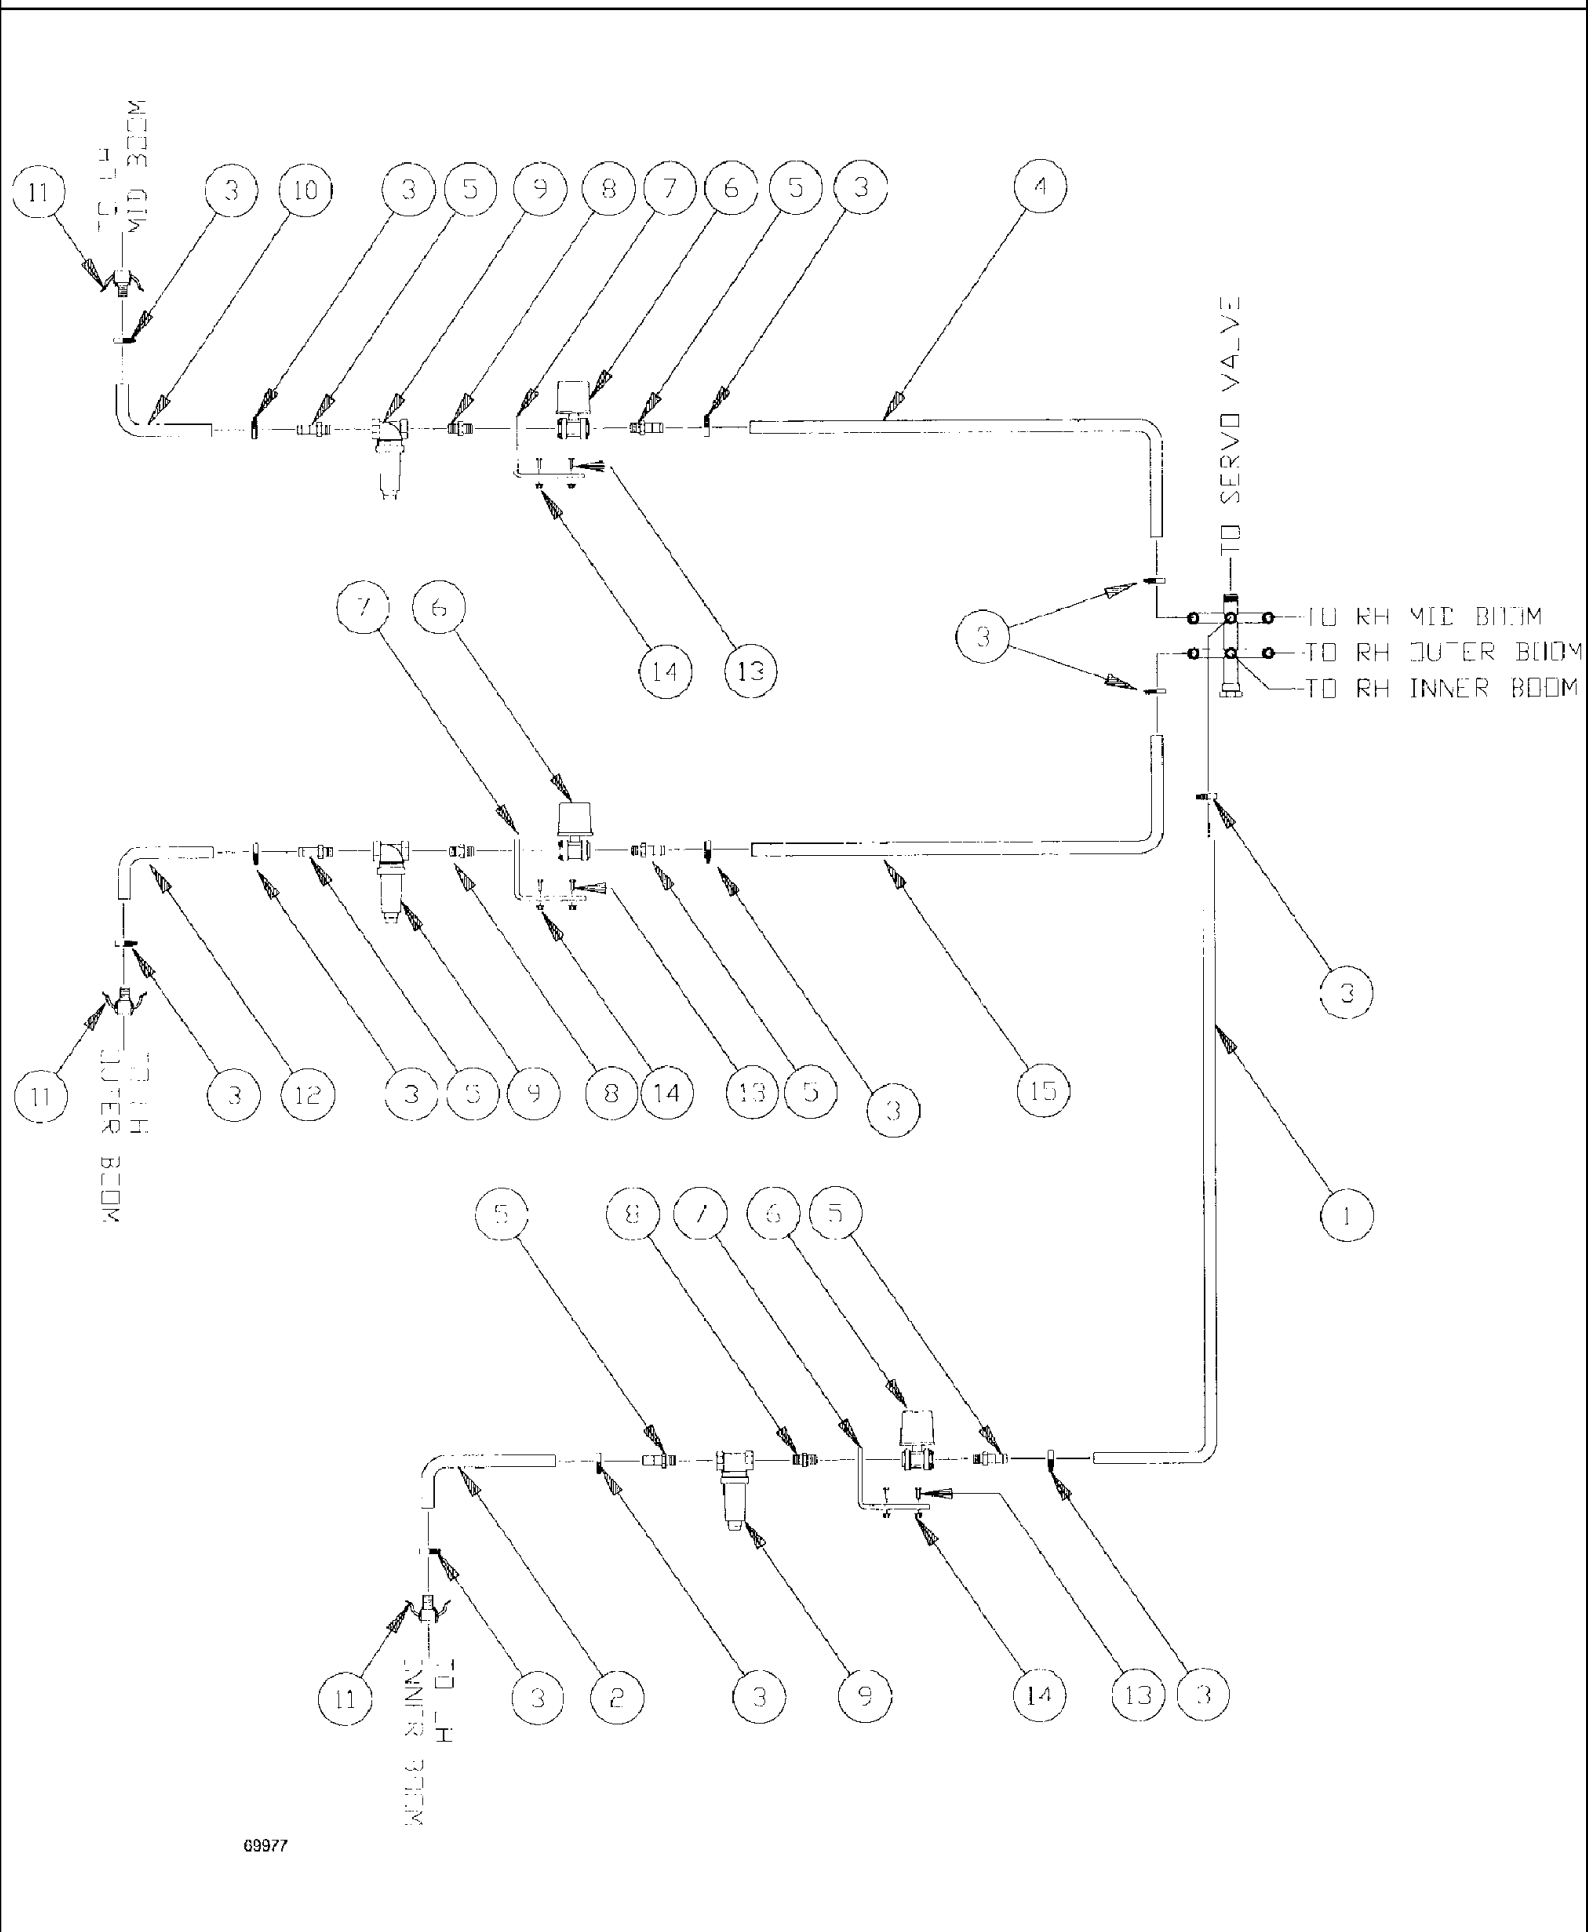

SPX3185 PATRIOT SPRAYER (10/02-)

09-034 LIQUID PLUMBING - 90' 6-BOOM SHUTOFF REVEN/MID-TECH LH BOOM

сылка	Номер детали	Кол-во	Описание
1	BN66857	1	HOSE, HOSE, 1" EPDM x 15.00"
2	BN66858	1	HOSE, 1" EPDM x 31.00"
3	BN75990	12	CLAMP, SS, #16, .81 to 1.5 A
4	BN53746	1	HOSE, HOSE, 1" EPDM x 250.0"
5	BN53476	6	FITTING, BARB poly, 1" NPT x 1" HS
6	BN69620	3	VALVE, BALL VALVE ASSEMBLY
7	BN24083	3	PLATE, MOUNTING, MNT., 7GA HRS, 3.0 x 5.75/2
8	BN73648	3	NIPPLE, LUBE, poly pipe, short, 1"
9	BN73681	3	FILTER, STRAINER, STRAINER ASSEMBLY, 1"-50 mesh
10	BN67565	1	HOSE, HOSE, 1" EPDM x 350.00"
11	BN53668	3	COUPLING, CPLR, 1" FML, HS SHK
12	BN66855	1	HOSE, HOSE, 1" EPDM x 26.00"
13	413-412	6	BOLT, Hex, 1/4"-20 x 3/4", G5, Full Thd, hex head, 1/4-20 x .75, G5
14	231-4144	6	NUT, LOCK, 1/4"-20, GB,
15	BN66854	1	HOSE, HOSE, 1" EPDM x 135.00"

Complete Part # BN69977 (Ref Only)