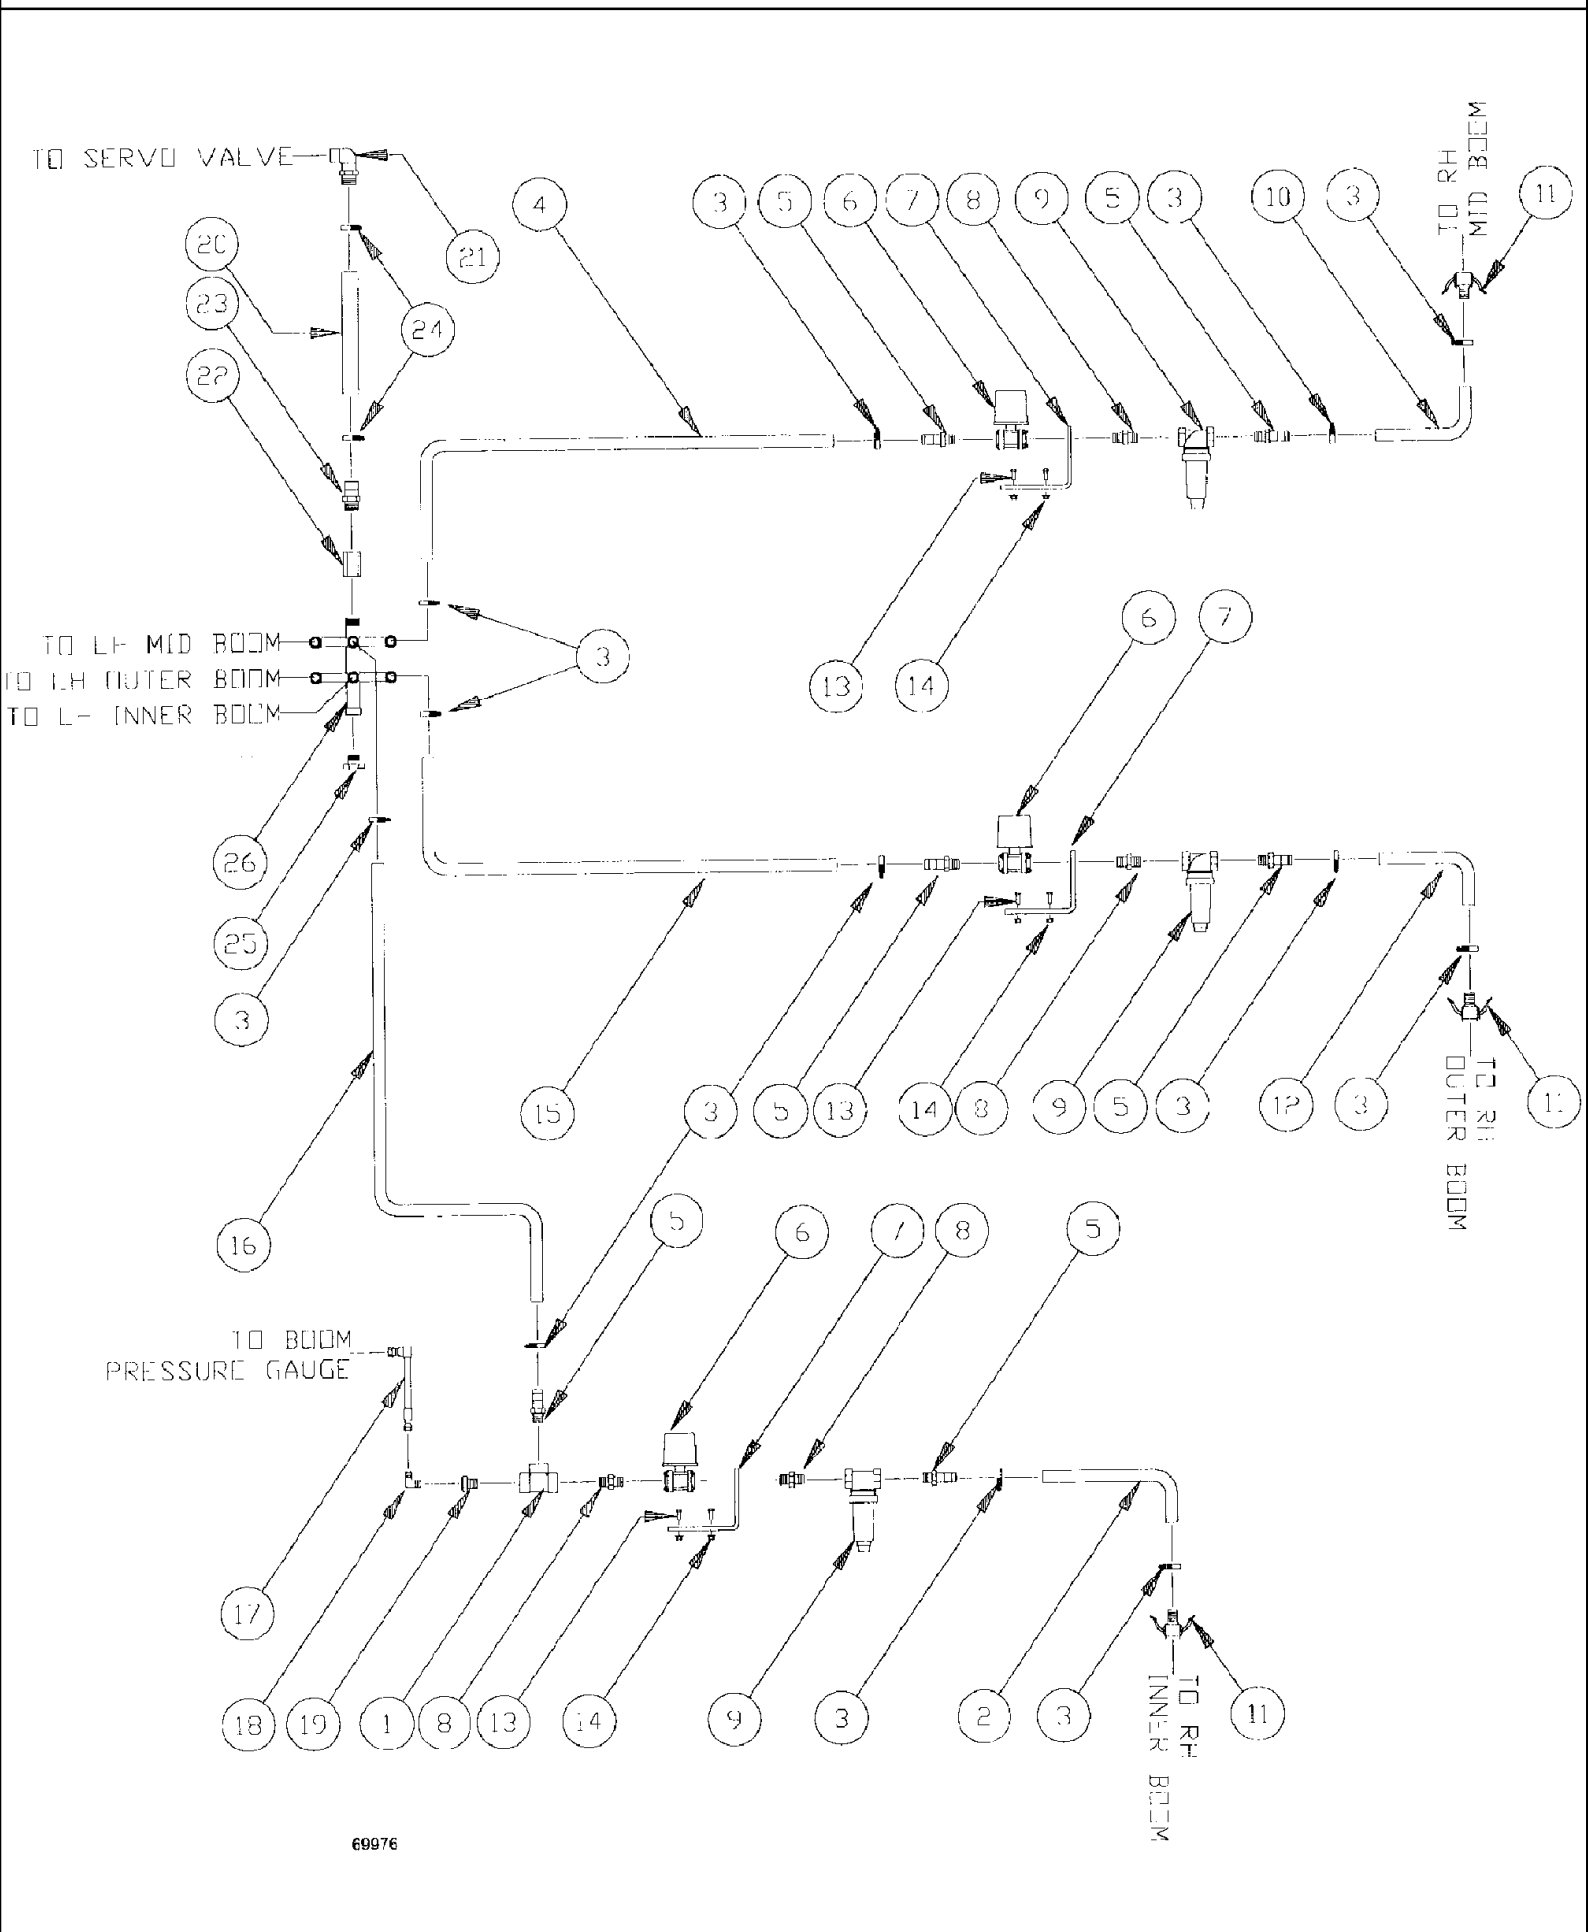

Complete Part # BN69977 (Ref Only)

69976

сылка	Номер детали	Кол-во	Описание
1	BN73629	1	TEE, poly pipe, 1"
2	BN66858	1	HOSE, 1" EPDM x 31.00"
3	BN75990	12	CLAMP, SS, #16, .81 to 1.5 A
4	BN53746	1	HOSE, HOSE, 1" EPDM x 250.0"
5	BN53476	6	FITTING, BARB poly, 1" NPT x 1" HS
6	BN69620	3	VALVE, BALL VALVE ASSEMBLY
7	BN24083	3	PLATE, MOUNTING, MNT., 7GA HRS, 3.0 x 5.75/2
8	BN73648	4	NIPPLE, LUBE, poly pipe, short, 1"
9	BN73681	3	FILTER, STRAINER, STRAINER ASSEMBLY, 1", 50 mesh
10	BN67565	1	HOSE, HOSE, 1" EPDM x 350.00"
11	BN53668	3	COUPLING, CPLR, 1" FML, HS SHK
12	BN66855	1	HOSE, HOSE, 1" EPDM x 26.00"
13	413-412	6	BOLT, Hex, 1/4"-20 x 3/4", G5, Full Thd, hex head, 1/4-20 x .75, G5
14	231-4144	6	NUT, LOCK, 1/4"-20, GB,
15	BN66854	1	HOSE, HOSE, 1" EPDM x 135.00"
16	BN66857	1	HOSE, HOSE, 1" EPDM x 15.00"
17	BN67990	1	HOSE (METRES), 3/8" ID, EPDM x 260"
18	BN53734	1	FITTING, E, 90 DEG, 1/4 NPT x 9/16 JIC
19	BN2390261	1	SLEEVE, BUSHING reducing, 1 x 1/4 NPT
20	BN67135	1	HOSE, HOSE, 1.25 EPDM x 90.00"
21	BN73663	1	FITTING, BARB, 1.25 NPT x 1.25 HS, .90 DEG
22	BN73738	1	COUPLING, poly pipe, 1-1/2"
23	BN73740	1	FITTING, BARB, 1-1/2 NPT x 1-1/4 HB
24	BN76084	2	CLAMP, ADJ, #24, SS
25	BN73731	1	PLUG, poly pipe, 1-1/2
26	BN66643	1	MANIFOLD, OUTLET, 6 port