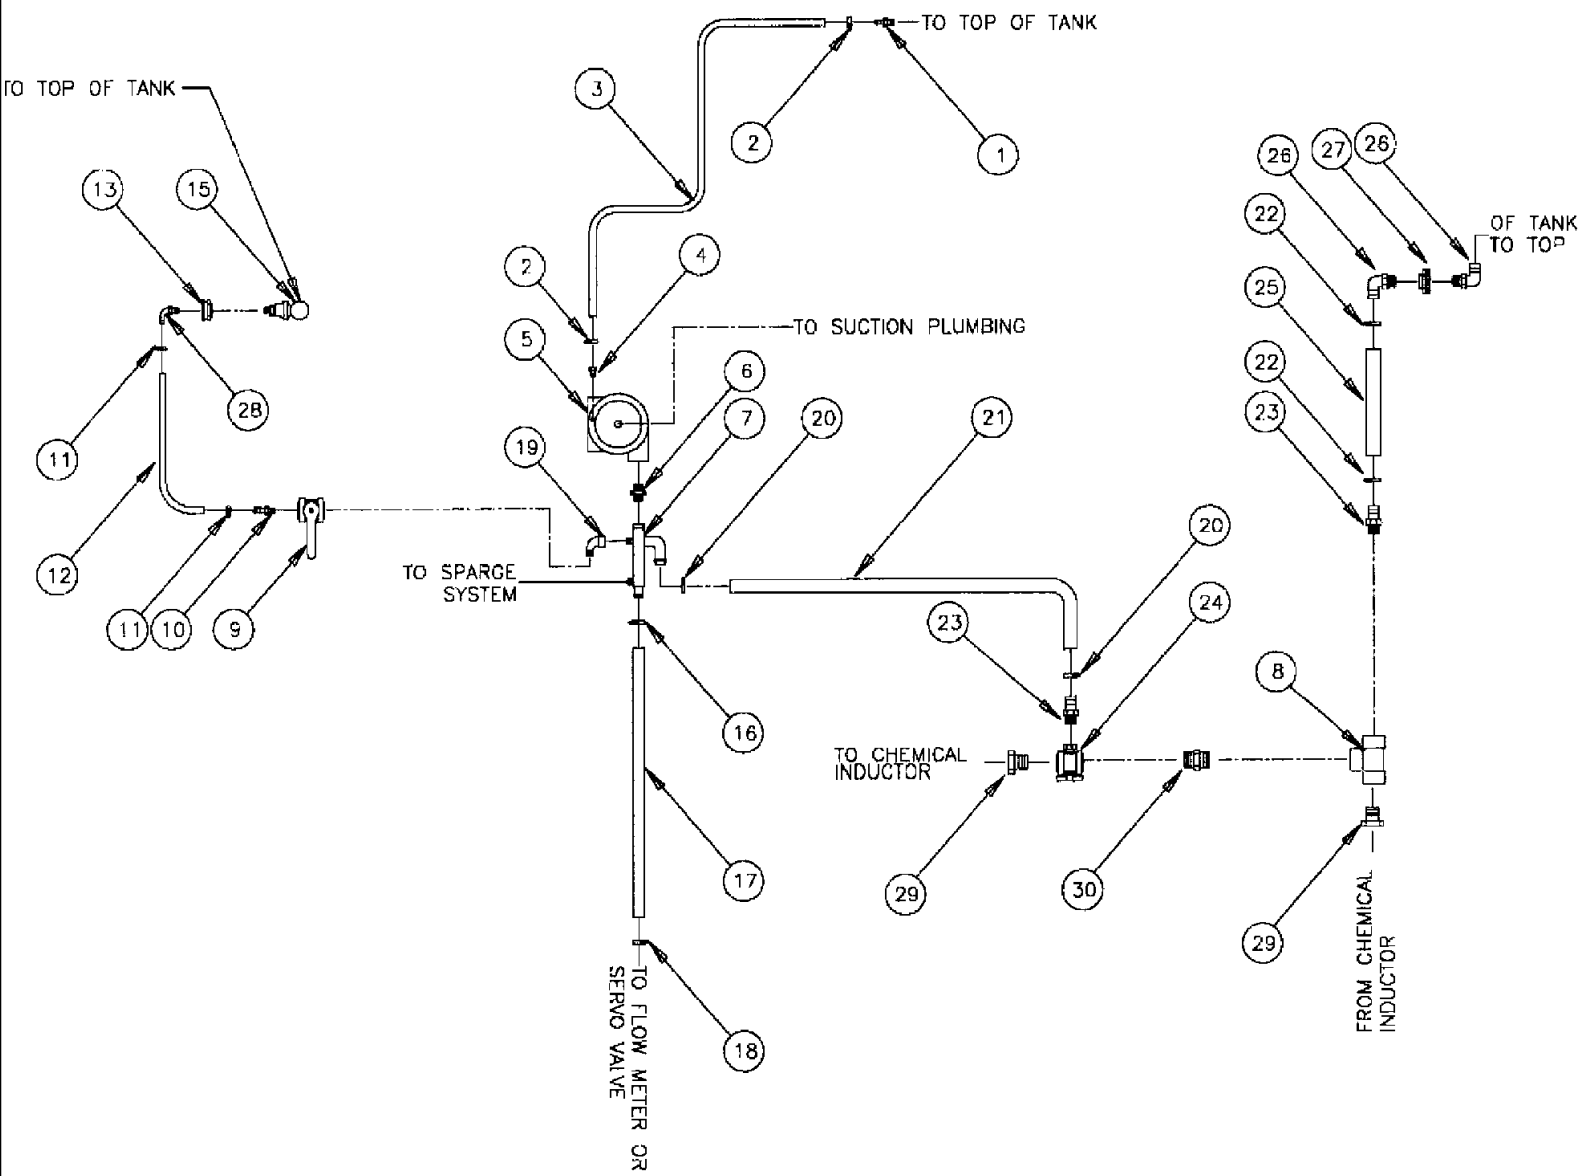

69700

сылка	Номер детали	Кол-во	Описание
1	BN53433	1	FITTING, HB, 1/4" NPT x 1/4" HS, STL
2	BN76094	2	CLAMP, HOSE, SS, #M4
3	BN65280	1	HOSE, HOSE, .25 x 137.00 EPDM
5		1	PUMP hypro w/ HM1 motor, see page 9-4
6	BN73270	1	NIPPLE, LUBE, NIPPLE close 1.25 NPT, SS
7	BN29958	1	MANIFOLD, MANIFOLD liq product 770
8	BN73714	1	TEE, 1.5" poly
9	BN73564	1	VALVE, 3/4" ball poly, 2 WA
10	BN73561	1	FITTING, BARB, 3/4 NPT x 3/4 HS
11	BN75978	2	CLAMP, SS, #12 ADJ HS, .56-1.25
12	BN53931	1	HOSE, HOSE, 3/4 x 130.00
13	BN311041	1	FITTING, BULKHEAD, 3/4" poly tank
15	343509A1	1	JET, NOZZLE, rinse (360) w/adptr
16	BN53810	1	CLAMP, HOSE, CLAMP, 1.75" ID, "T" bolt
18	BN76084	1	CLAMP, ADJ, #24, SS
19	BN73566	1	ELBOW, 90, street, 3/4 poly
20	BN53811	2	CLAMP, 2" ID, "T" bolt
21	BN65282	1	HOSE, HOSE, 1.50 x 30.00 EPDM
22	BN76093	2	CLAMP, SS, hose, #28
23	BN73725	2	FITTING, BARB, 1.5 NPT x 1.5 HS
24	BN69410	1	VALVE, 3 way 1.5" BL
25	BN301617	1	HOSE, 1.5" EPDM x 100"
26	BN73723	2	FITTING, BARB, 1.5", 90 D, poly
27	BN73733	1	FITTING, bulkhead 1.5"
28	BN73562	1	FITTING, BARB, 3/4 NPT x 3/4 HS, .90D
29	BN73731	2	PLUG, 1-1/2 poly pipe
30	BN73715	1	NIPPERS, 1.5" short poly
	BN72040	1	FITTING, BARB, 1/8" NPT x 1/4" ID, HS