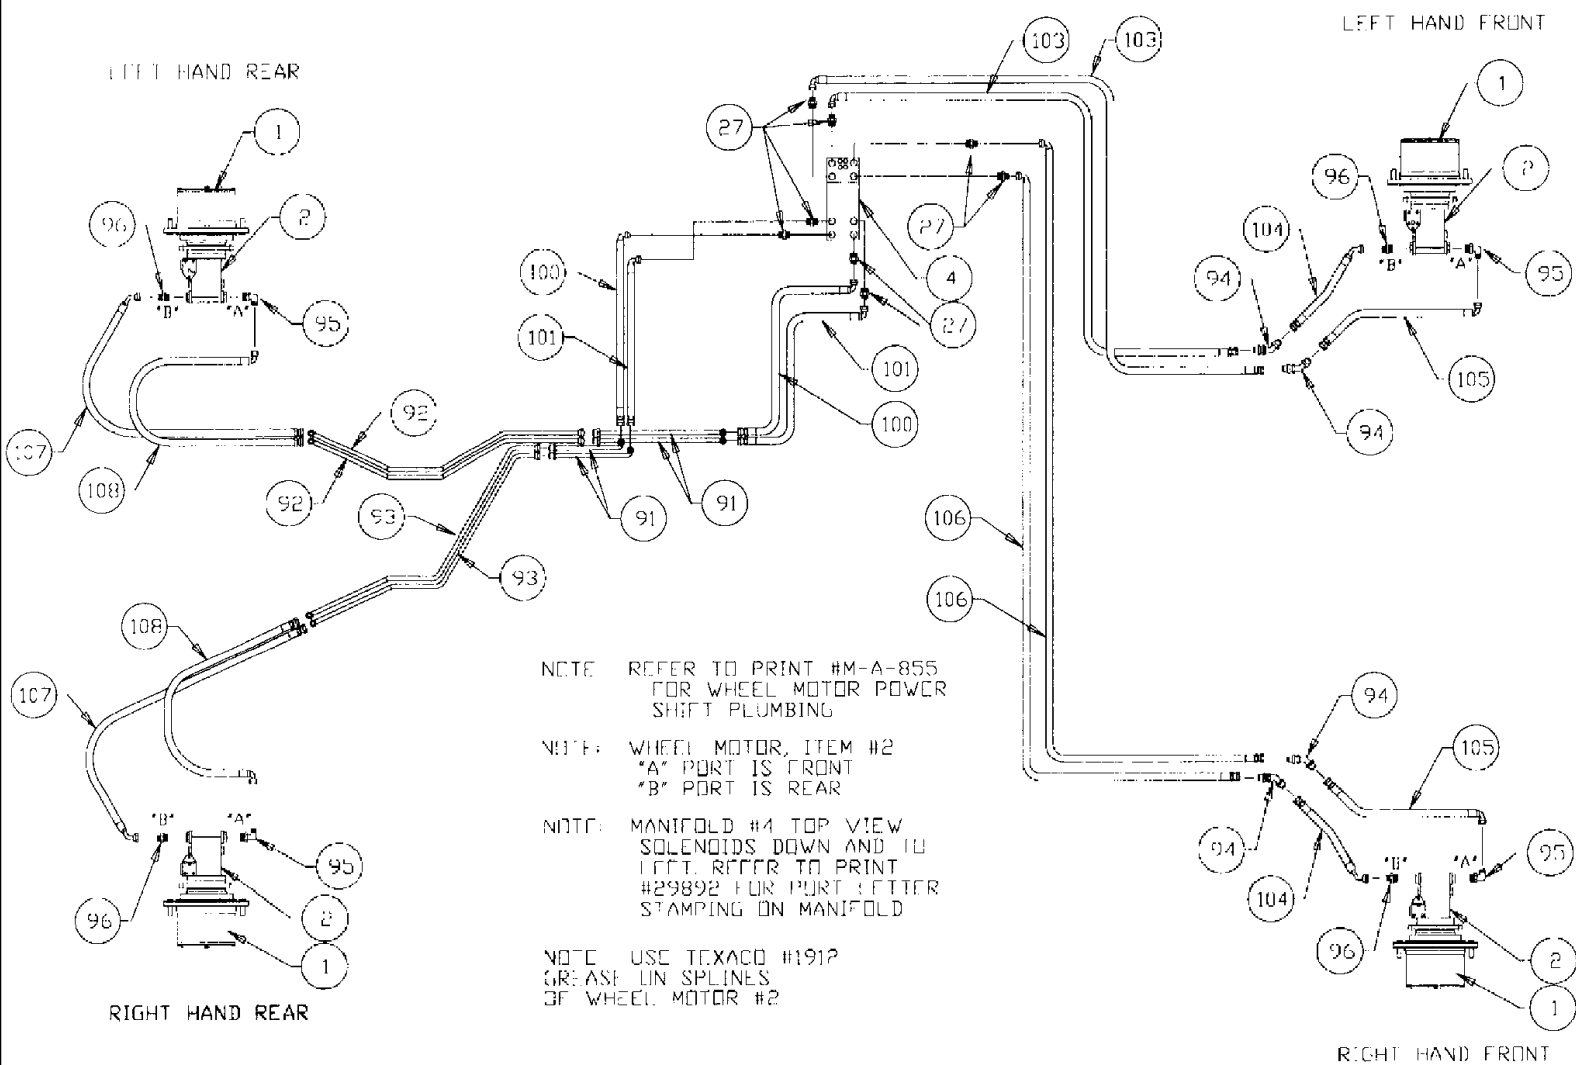

06-006 HYDRAULIC PLUMBING - STEERING 7 - BANK VALVE

сылка	Номер детали	Кол-во	Описание
14		4	HYD. CYLINDER axle adjust, see Figure 07-002
17		1	HYD. CYLINDER steering, see Figure 07-010
18	BN306166	2	BODY, VALVE, ASSEMBLY, sol valve w/body
	BN301705	1	COIL, COIL, 12VDC, shift w/shroud
	BN98204	1	O-RING, O-RING bottom, small
	BN98205	1	O-RING, O-RING top, large
	BN306168	1	BODY, VALVE, BODY valve
20		2	HYDR. CYLINDER tie rod, see Figure 07-011, Tie rod Cylinder - adjust for 1/4" - 1/2" toe in. (Front of tires 1/4"-1/2" less than rear of tires at hub center line-with tire facing ahead). Adjust toe in from rod (outer) end of cylinder.
	BN65117	4	TIE-ROD, tie end rod w/nut
	BN4851	4	STAPLE, CLAMP ASSEMBLY w/bolt, tie rod end
21		1	VALVE, 7 bank, see Figure 06-019
24		1	ORBITROL steering control, see Figure 01-008
	BN98233	1	KIT, SEALS, KIT seal for orbitrol, steering control
65	BN21355	4	ADAPTER, ADAPTER STR., 1/4" NPT x 7/16 JIC
67	BN21401	13	FITTING, ADAPTER, 90 deg. 3/8 NPT x 7/16-20 jic
68	BN51352	2	BUSHING, BUSHING, 3/8 male NPT x 1/4 female NPT
70	BN53712	2	TEE, TEE, 1/4" NPT
71	BN54043	4	ADAPTER, CROSS, 7/16-20 JIC
73	BN22160	14	ELBOW, ADAPTER, 90 deg., 9/16-18 O-ring x 7/16-20 JIC
	BN98019	14	O-RING, #6
79	BN21249	2	ADAPTER, 3/4-16 O-ring x 7/16-20 JIC
	BN98018	2	O-RING, #8
105	BN54161	2	HOSE ASSY., 1/4" x 52"
113	BN53814	2	HOSE, HOSE ASSEMBLY, 1/4" x 62"
114	BN54155	1	HOSE, HOSE ASSEMBLY, 1/4" x 33"
115	BN54156	1	HOSE, HOSE ASSEMBLY, 1/4" x 30"
116	BN54185	4	HOSE, HOSE ASSEMBLY, 1/4" x 64"
117	BN54158	2	HOSE ASSY., 1/4" x 114"
118	BN54159	1	HOSE, HOSE ASSEMBLY, 1/4" x 28"
119	BN53964	1	HOSE, HOSE ASSEMBLY, 1/4" x 15"
120	BN53604	4	HOSE, HOSE ASSEMBLY, 1/4" x 40"

Tie rod end clamps must be installed as shown (with bolts to bottom and nuts to rear of Patriot). After adjusting toe in, both tie rod ends on each cylinder must be in alignment to avoid binding.

M-A-859