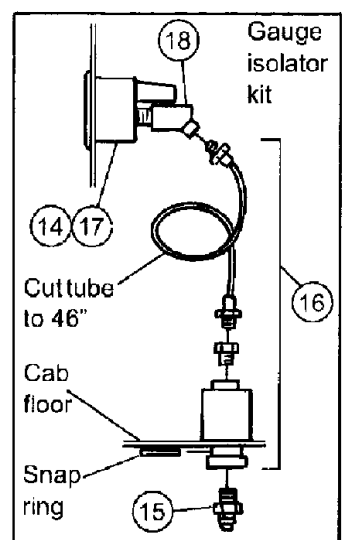

сылка	Номер детали	Кол-во	Описание
37	BN98892	1	SWITCH, on-off-on toggle, foam marker
	BN98894	1	NUT, jam, black, 15/32
	BN98893	1	SWITCH, boot toggle, black
38		1	JOINT ball, throttle, see Figure 03-074
39	BN98670	2	SWITCH, push button, LH boom function
	BN98673	2	BOOT, yellow
40	BN98670	2	SWITCH, push button, RH boom function
	BN98672	2	BOOT, green
41	BN29986	1	INSERT, handle to shifter
42	BN16018	1	BUZZER, low hopper alarm
43	BN98249	1	SWITCH, micro neutral, safe
44	BN98248	1	SWITCH, backup
45	BN98247	1	KNOB, ASSEMBLY

1538

- Bulb #BN301819 (1.06" long) must be used in pressure gauges for REF. numbers 14, 17 and 19 because of internal interference with a longer bulb.