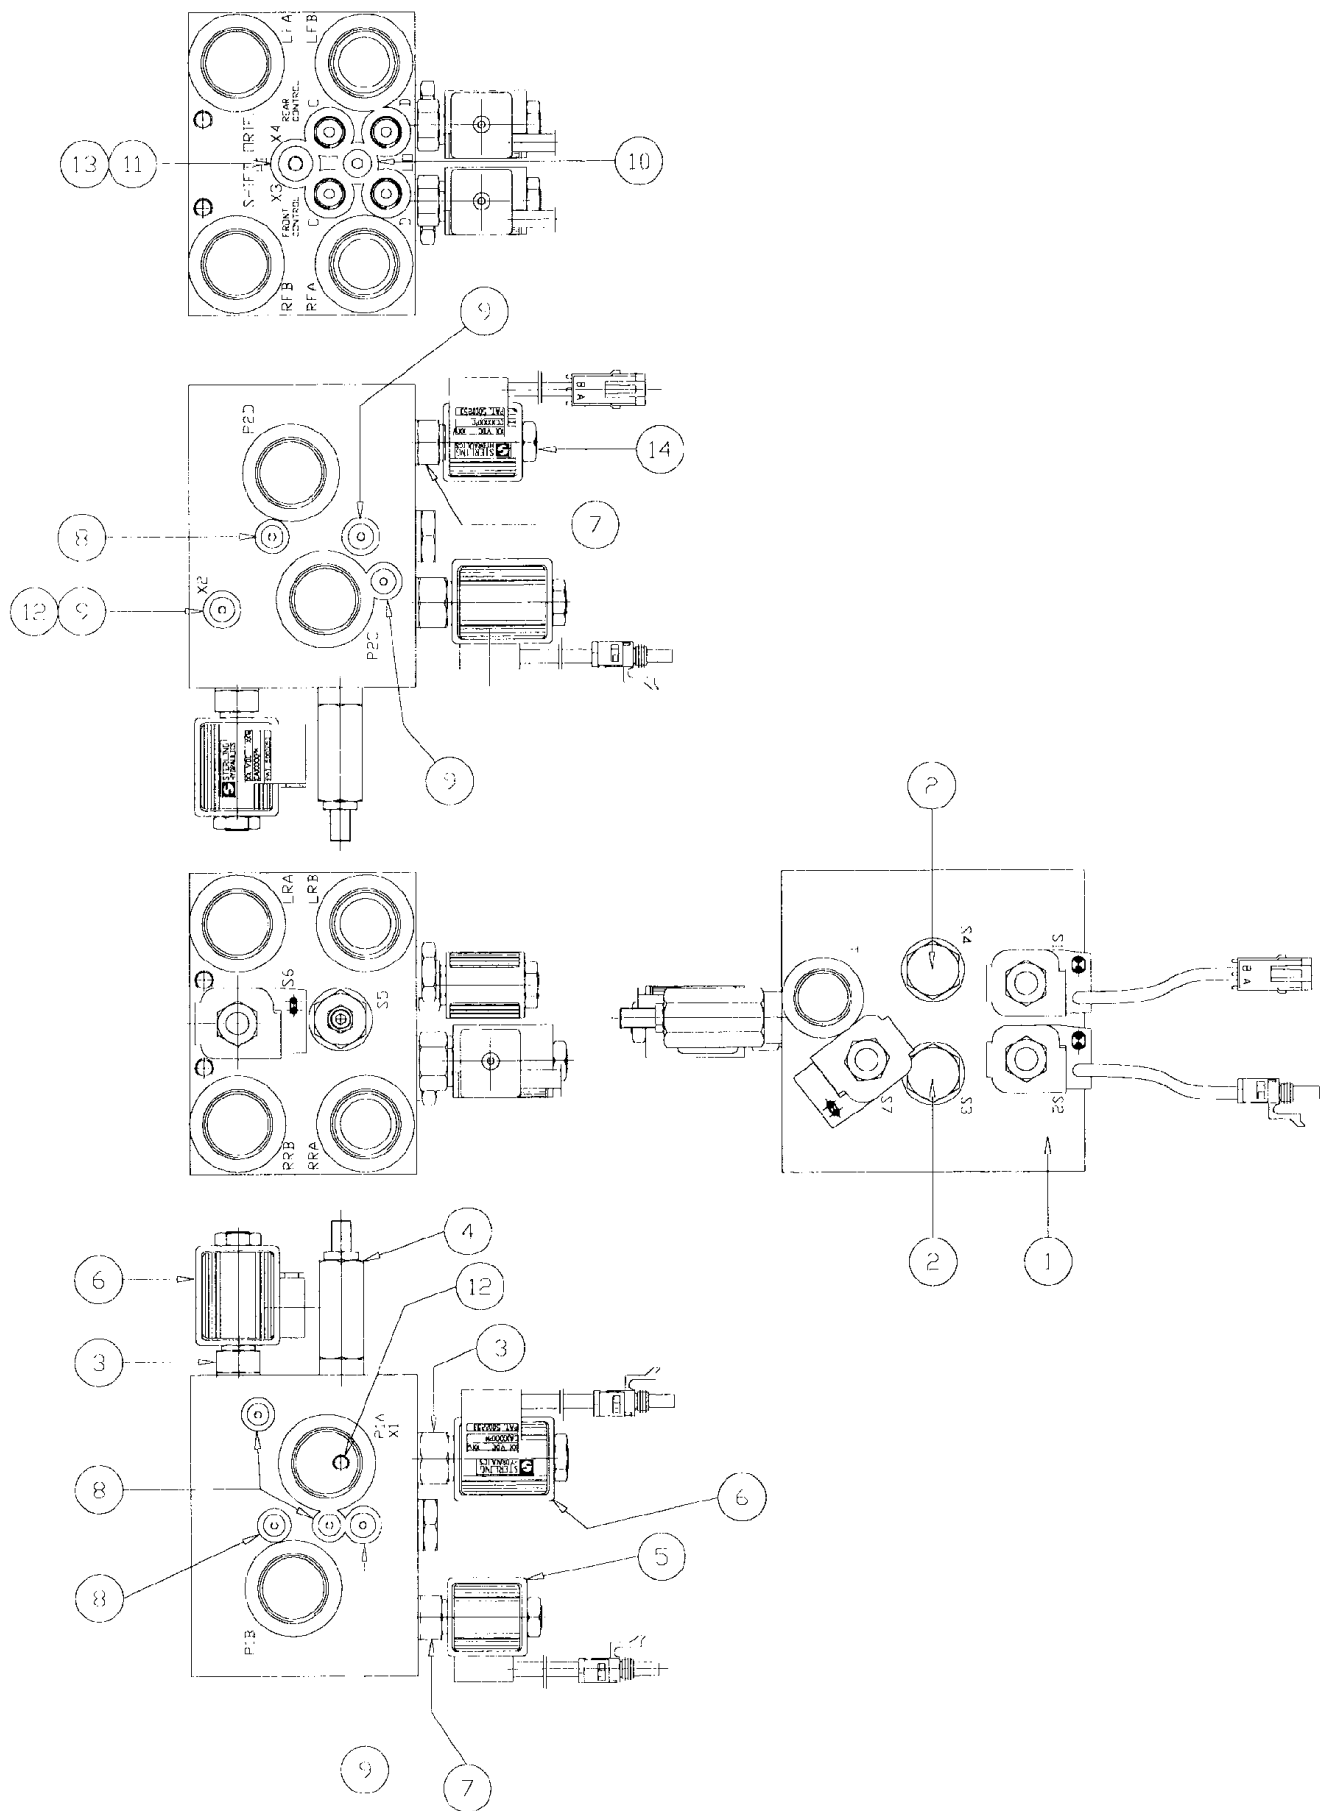

PM117

сылка	Номер детали	Кол-во	Описание
1	BN300302	1	BLOCK, BLOCK, swiss cheese
2	BN300303	2	VALVE, HYDRAULIC, VALVE shuttle
3	BN300304	2	VALVE, solenoid, traction
	BN300315	1	ELECTRO-VALVE, KIT seal
4	BN300305	1	VALVE, PRESSURE RELIEF, VALVE relief
	BN300316	1	KIT, seal
5	BN300306	1	COIL, COIL, 12VDC, shift w/male packard connector
6	BN300307	2	COIL, traction, 12VDC
7	BN300308	2	VALVE, SOLENOID, VALVE solenoid, shift
	BN300317	1	KIT, SEALS, KIT seal
8	86632547	4	PLUG, Hex Soc, 5/16"-24 ORB, SAE 2
9	86529630	4	PLUG, Hex Soc, 3/8"-24 ORB, internal hex SAE3
10	278548	1	PLUG, Hex Soc, 7/16"-20 ORB, internal hex SAE 4
11	9625178	1	PLUG, Hex Soc, 9/16"-18 ORB, internal hex SAE 6
12	BN300313	2	PLUG, ORIFICE, .070 load share
13	BN300314	2	ORIFICE, ORIFICE, .020 shift
14	BN301705	1	COIL, COIL, 12VDC, shift w/ female packard connector