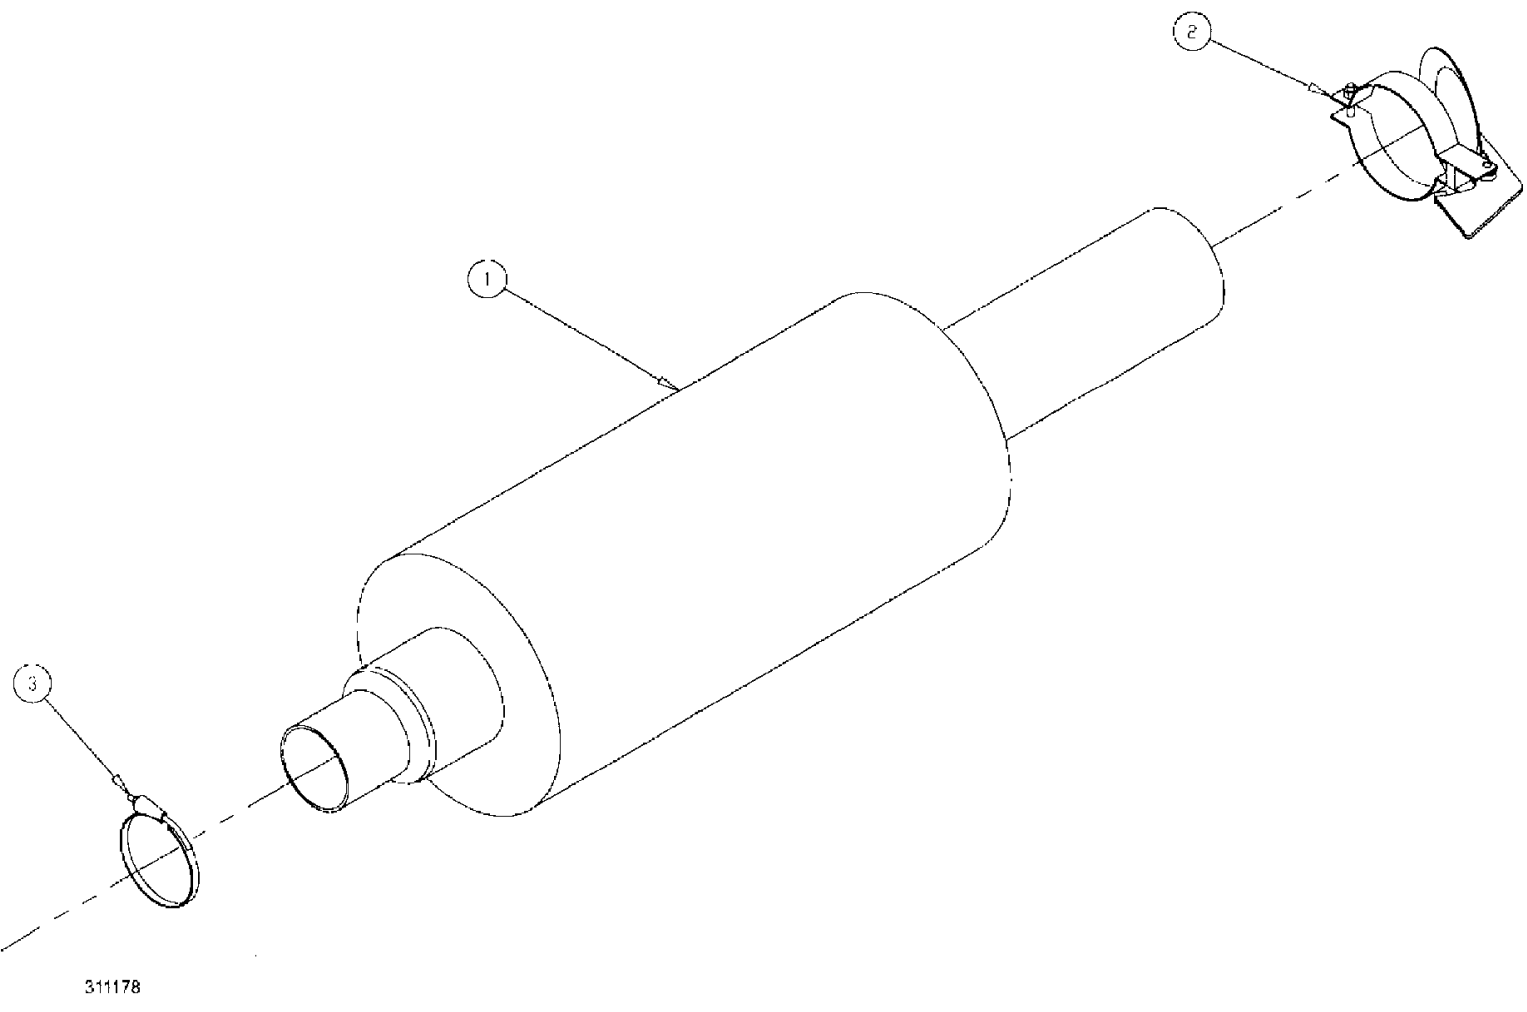

311178

SPX3185 PATRIOT SPRAYER (10/02-)

03-075 ENGINE - MUFFLER ASSEMBLY

сылка	Номер детали	Кол-во	Описание
1	BN310688	1	MUFFLER, 3" inlet, 4" outlet
2	BN310690	1	CAP, RAIN muffler
3	BN310689	1	CLAMP, muffler, bent bolt

Complete Part # BN311178 (Ref Only)