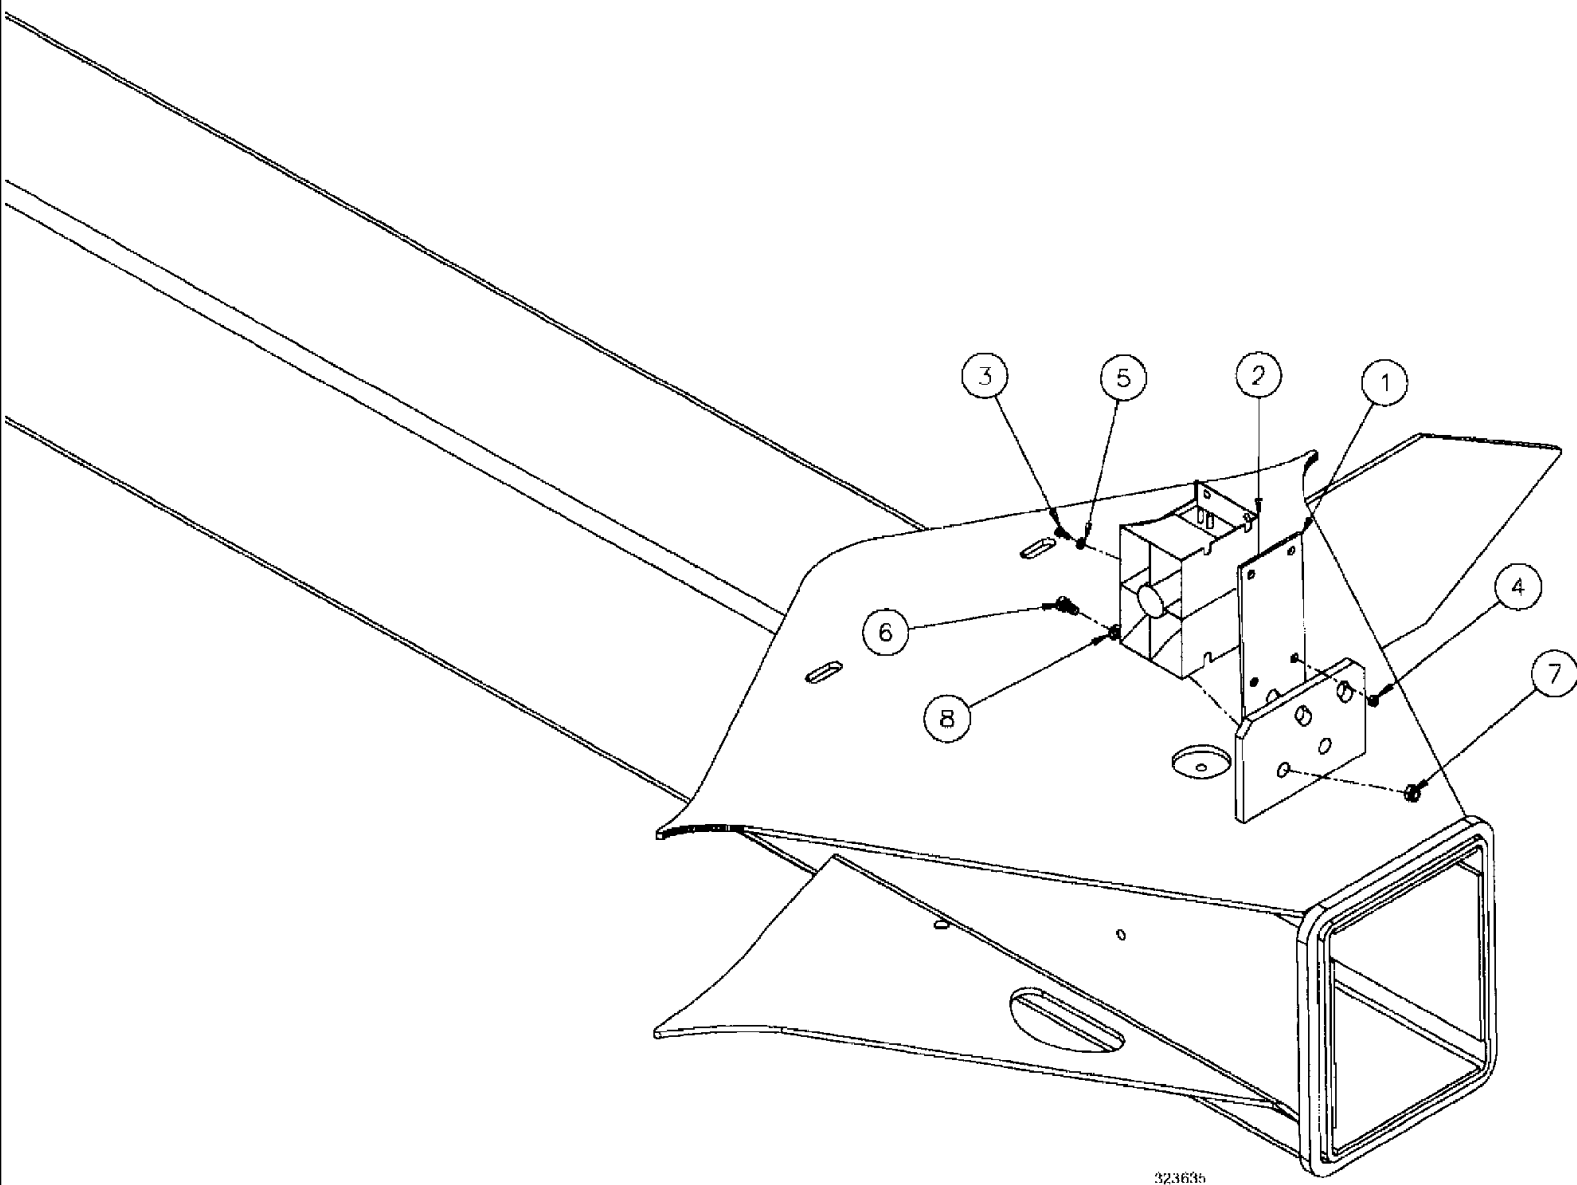

323635

04-015 SUSPENSION & FRAME - BACK-UP ALARM GROUP

сылка	Номер детали	Кол-во	Описание
	BN323590	1	HARNESSES, back-up alarm
1	BN323492	1	BRACKET backup alarm
2	110783A1S	1	ALARM, backup
3	614-8030	4	BOLT, Hex, M8 x 30, 8.8,
4	832-46408	4	NUT, LOCK, M8 x 1.25, Cl 8,
5	895-11008	4	WASHER, M8 x 16 x 1.6,
6	413-832	1	BOLT, Hex, 1/2"-13 x 2", G5, hex head, 1/2-13 x 2, G5
7	231-4148	1	NUT, LOCK, 1/2"-13, GB, hex head, 1/2-13, TLN, GB
8	BN300176	1	WASHER, 1/2, FW, G8