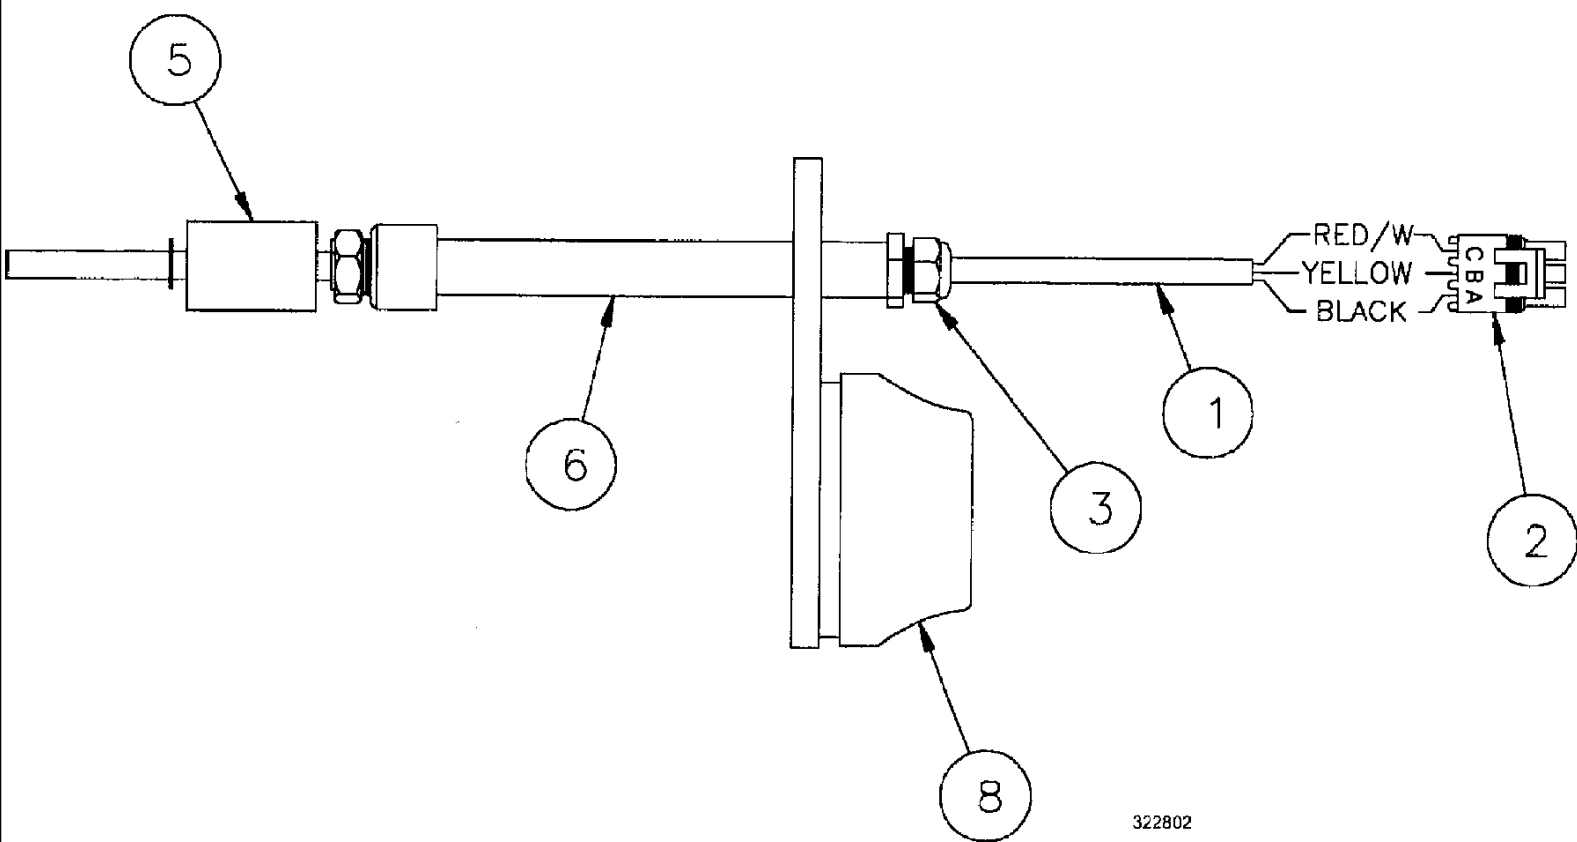

SPX3185 PATRIOT SPRAYER (10/02-)

06-030 HYDRAULIC PLUMBING - LEVEL TEMP SWITCH GROUP

сылка	Номер детали	Кол-во	Описание
1	BN16237	0.84	TUBE, TUBING shrink poly, 1/4"
2	BN303121	1	CONNECTOR, ELEC, CONN. ASSEMBLY, 3 WPAK TWR
3	BN52326	1	RETAINER, HUB seal, 3/8 npt, .236 maxdia
5	BN305129	1	SENSOR, INDICATOR temp-level oil
6	BN323451	1	PLATE, PLATE, temp level, WLDMNT
8	BN304339	1	FILTER, AIR, press valve

Complete Part # BN322802 (Ref Only)