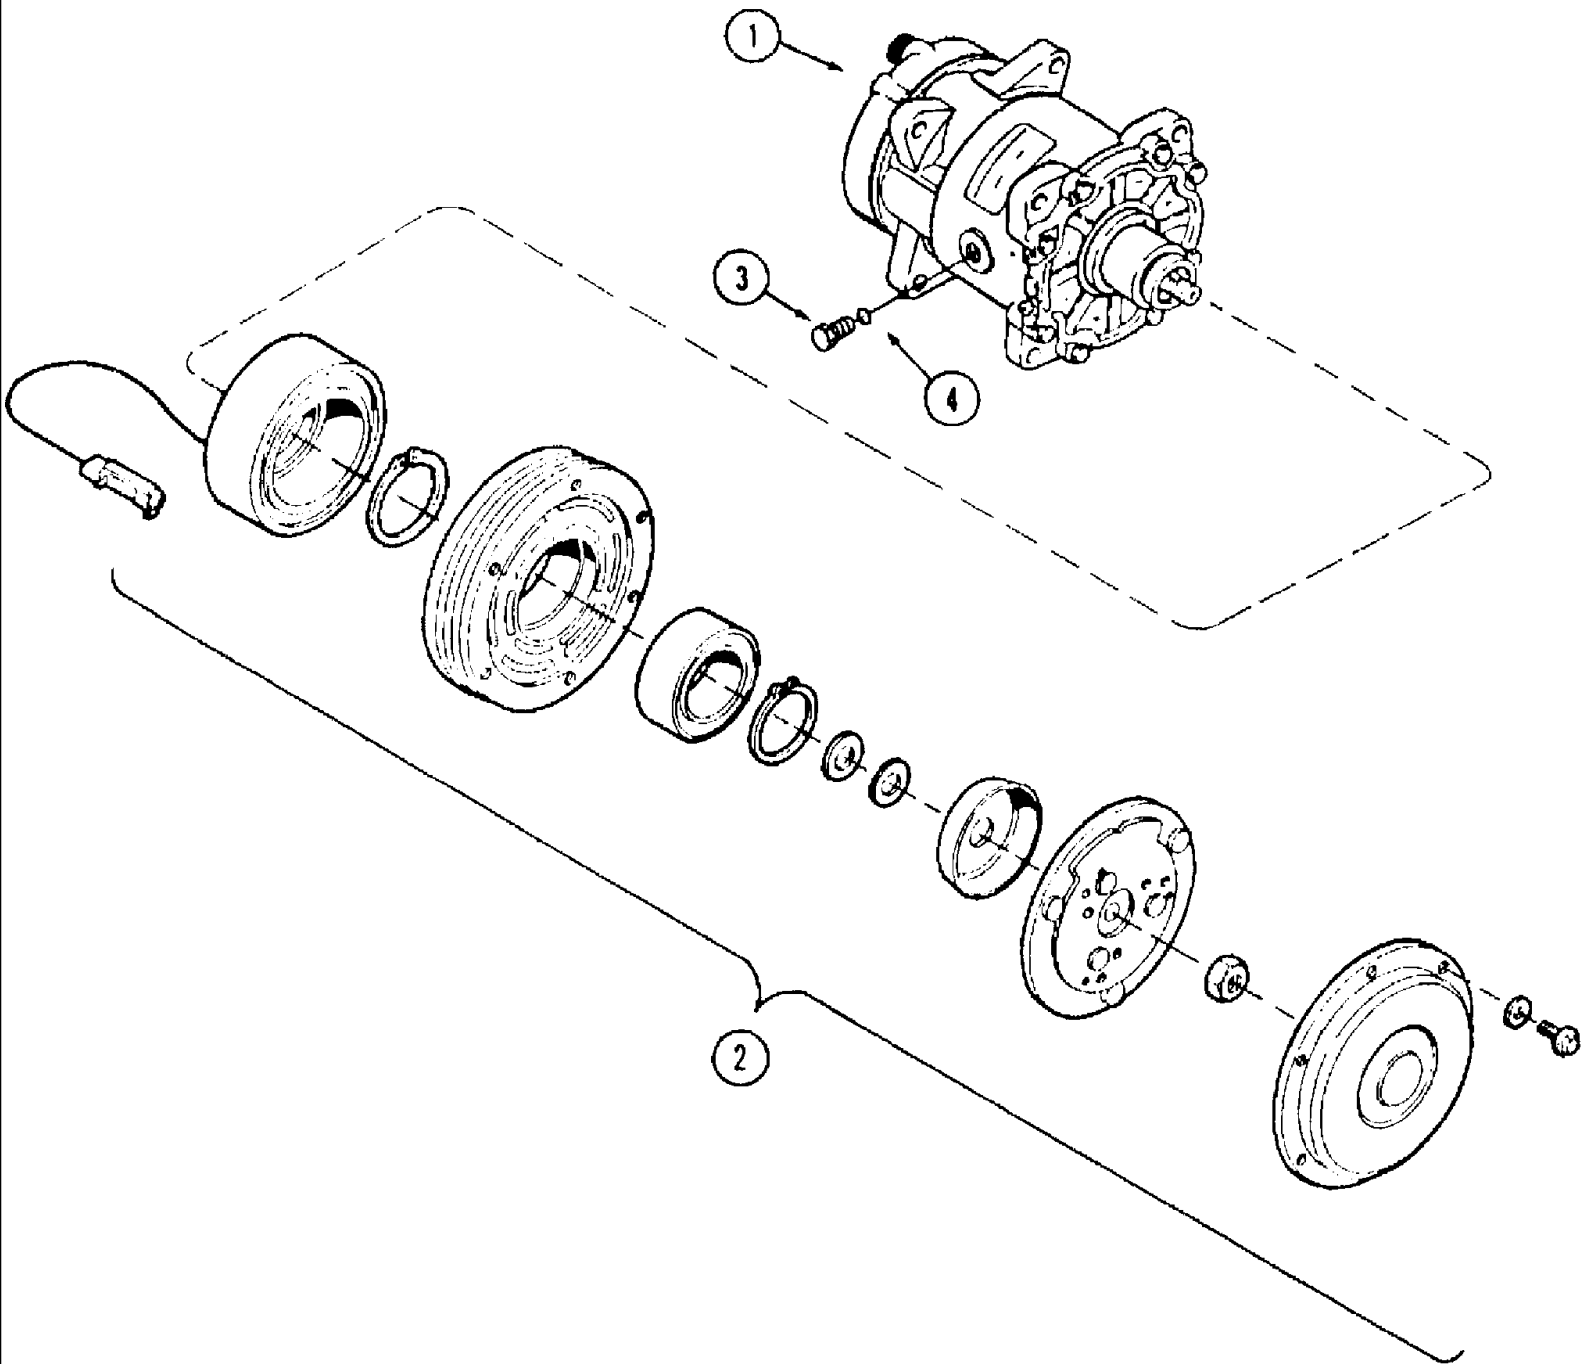

M996M014

SPX3185 PATRIOT SPRAYER (10/02-)

03-008 ENGINE - COMPRESSOR ASSEMBLY

сылка	Номер детали	Кол-во	Описание
1	1999755C3	1	COMPRESSOR, ASSEMBLY, Includes: 2, 3, 4
2	135324A1	1	CLUTCH, ASSEMBLY, Part of Ref. 1, Compressor Assembly, P/N1999755C3
3	A49667	1	PLUG, , Part of Ref. 1, Compressor Assembly, P/N1999755C3
4	128483A1	1	O-RING, 5/16 ID x 1/16, Part of Ref. 1, Compressor Assembly, P/N1999755C3

Part available only through Case's Global After Sales Organization.