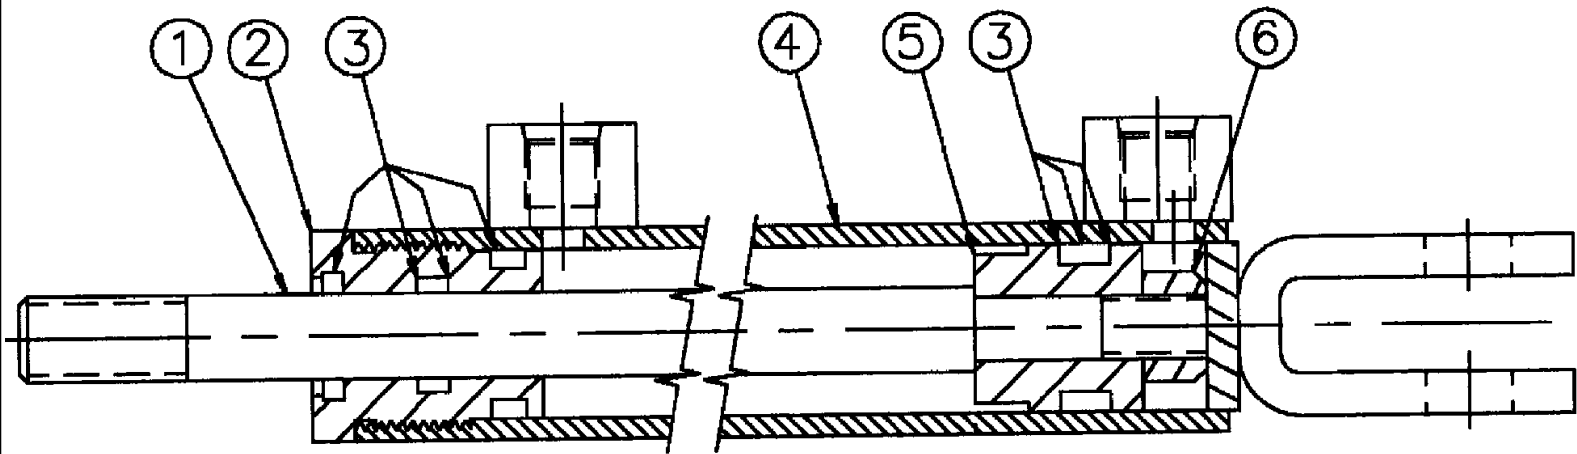

304687

SPX3185 PATRIOT SPRAYER (10/02-)

07-013 CYLINDERS - HYDRAULIC LADDER

сылка	Номер детали	Кол-во	Описание
1	BN313149	1	SHAFT,
2	BN67682	1	GLAND, end, 1/2 x 1
3	BN67683	1	SEAL, KIT, 1/2 x 1
4	BN313150	1	TUBE, weldment
5	BN67685	1	PISTON, cyl, 1/2 x 1
6	BN313151	1	NUT, LOCK, 3/8-16, UNC

Complete Part # BN304687 (Ref Only)