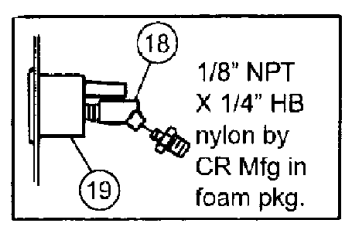

сылка	Номер детали	Кол-во	Описание
37	BN98892	1	SWITCH, on-off-on toggle, foam marker
	BN98894	1	NUT, jam, black, 15/32
	BN98893	1	SWITCH, boot toggle, black
38		1	JOINT ball, throttle, see Figure 03-074
39	BN98670	2	SWITCH, push button, LH boom function
	BN98673	2	BOOT, yellow
40	BN98670	2	SWITCH, push button, RH boom function
	BN98672	2	BOOT, green
41	BN29986	1	INSERT, handle to shifter
42	BN16018	1	BUZZER, low hopper alarm
43	BN98249	1	SWITCH, micro neutral, safe
44	BN98248	1	SWITCH, backup
45	BN98247	1	KNOB, ASSEMBLY

1538

- Bulb #BN301819 (1.06" long) must be used in pressure gauges for REF. numbers 14, 17 and 19 because of internal interference with a longer bulb.