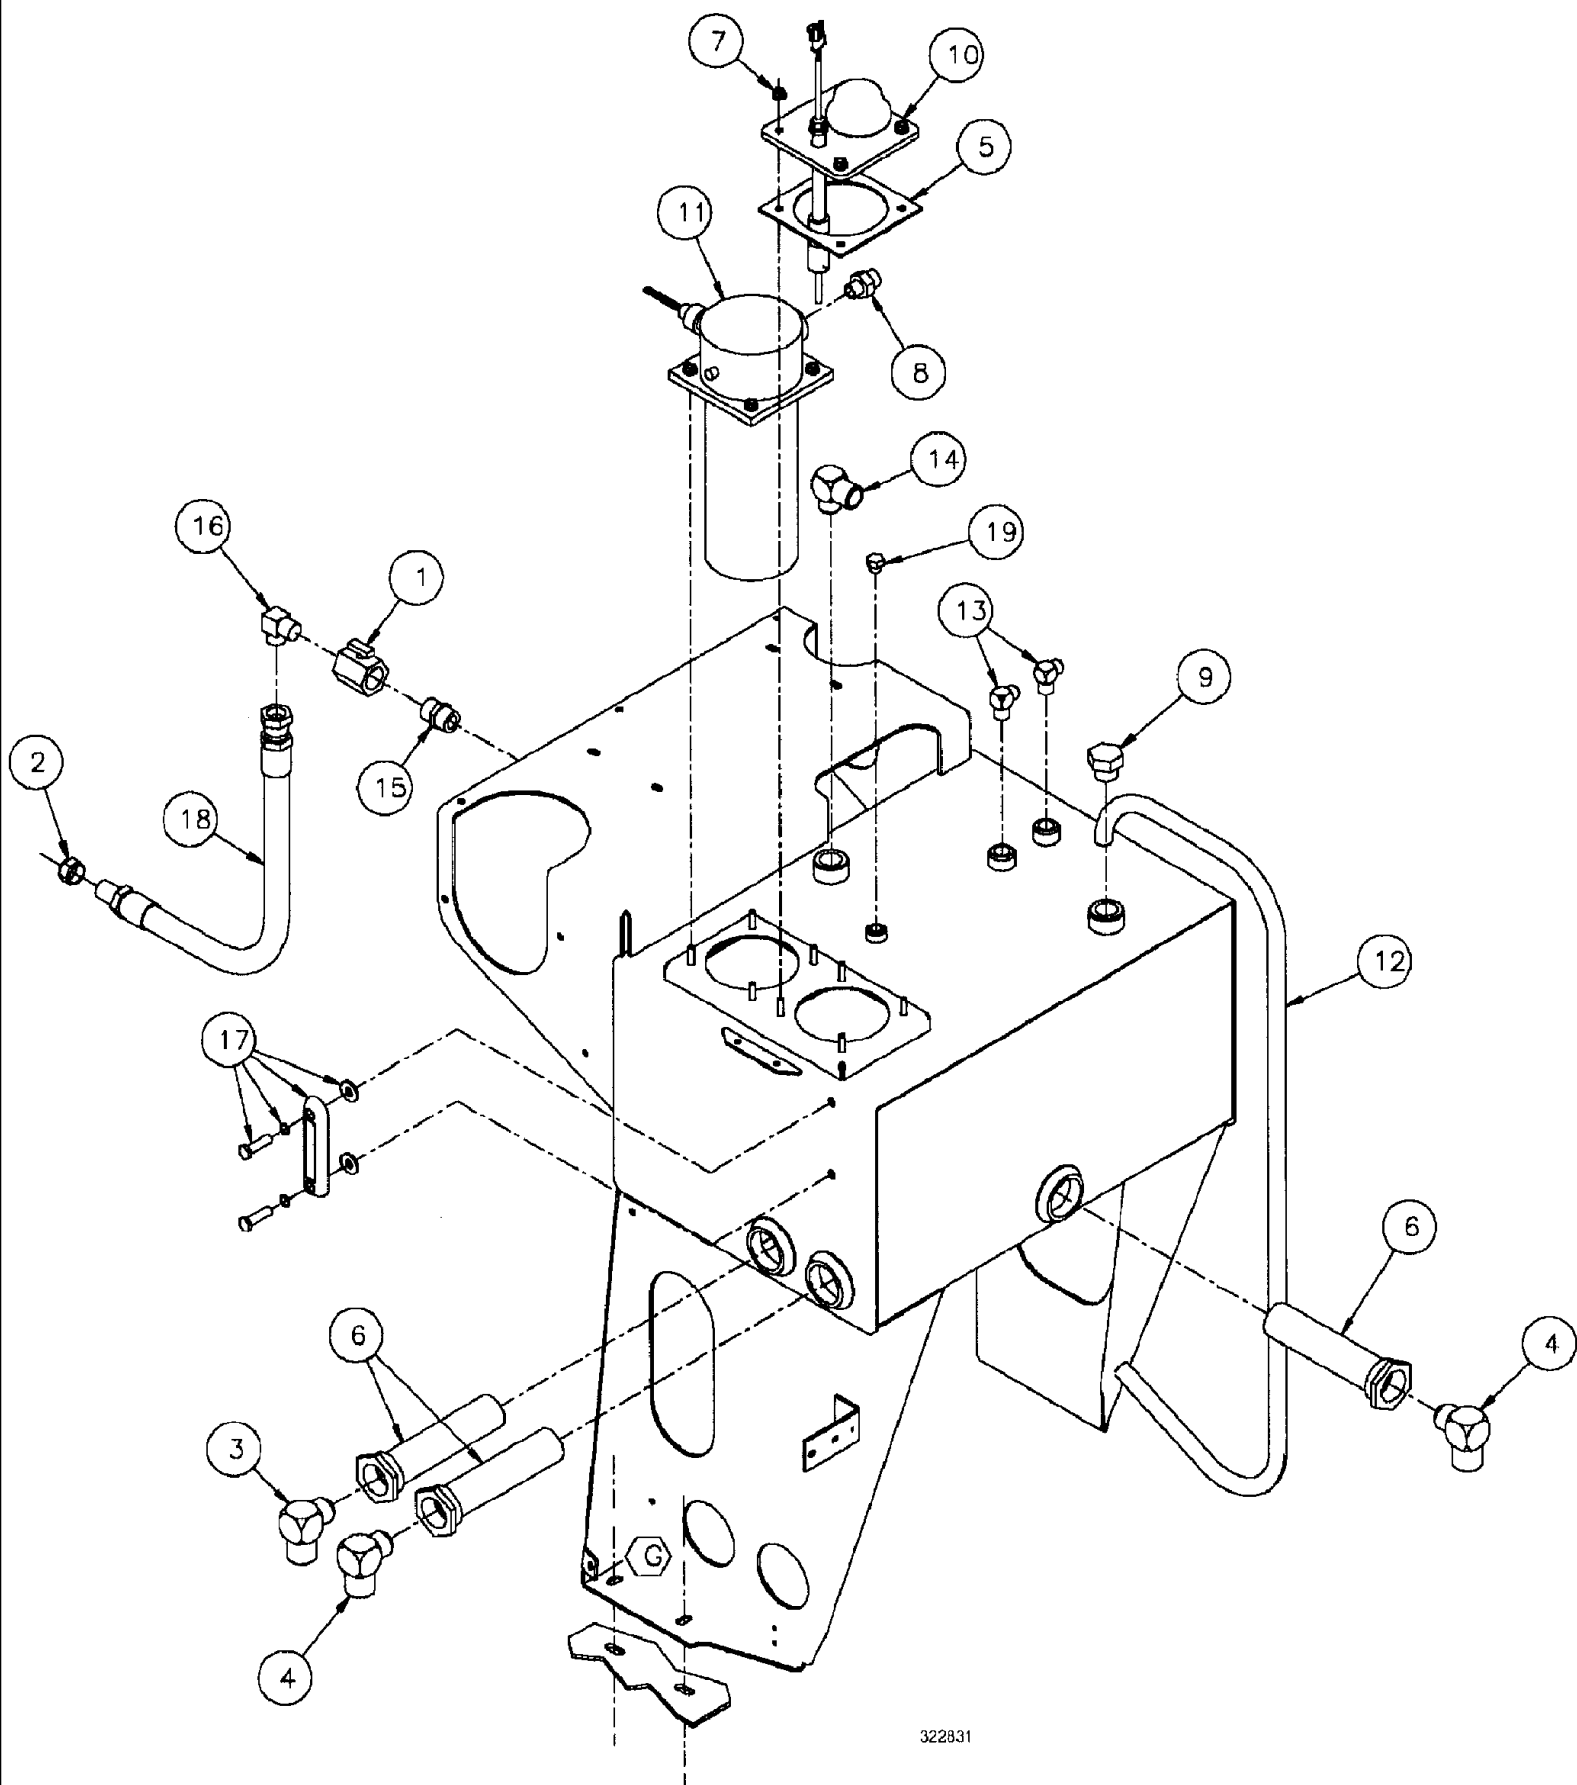

322831

06-026 HYDRAULIC PLUMBING - OIL TANK GROUP

сылка	Номер детали	Кол-во	Описание
1	BN53473	1	VALVE, SS, ball, 2 way, 1" NP
2	BN22240	1	CAP, 12 JIC
3	BN52037	1	ADAPTER, FT, adpt, 90 or 37FLR20-24
4	BN52337	2	FITTING, 20MJ-20MB x 90
5	BN302982	1	GASKET, cover plate
6	BN303528	3	STRAINER ASSY., 32MB x -20FB, 100
7	825-5148	8	NUT, M8, Flg Ser,
8	BN315162	1	ADAPTER, FT, OR x JIC 24-16
9	BN60479	1	PLUG, hex, 1-5/16-12 O-ring
10		1	SWITCH level temp, GRP, see Figure 06-030
11		1	FILTER, tank, SAE24, 6ABS, see Figure 06-025
12	BN322808	1	TANK, WELDMENT oil tank
13	BN445001	2	FITTING, 12MJ-12MB x 90
14	BN51621	1	FITTING, 16MJ-16MB x 90
15	BN51656	1	ADAPTER, FT, STR, 1NPTF, ML
16	BN53809	1	FITTING, adpt, 90D, 1" NPT x 1/16" JI
17	BN322594	1	GAUGE, sight w/temperature
18	BN54199	1	HOSE (METRES), 3/4" ID x 30" 100R1
19	BN446048	1	PLUG, hex, O-ring , -6, 9/16-18