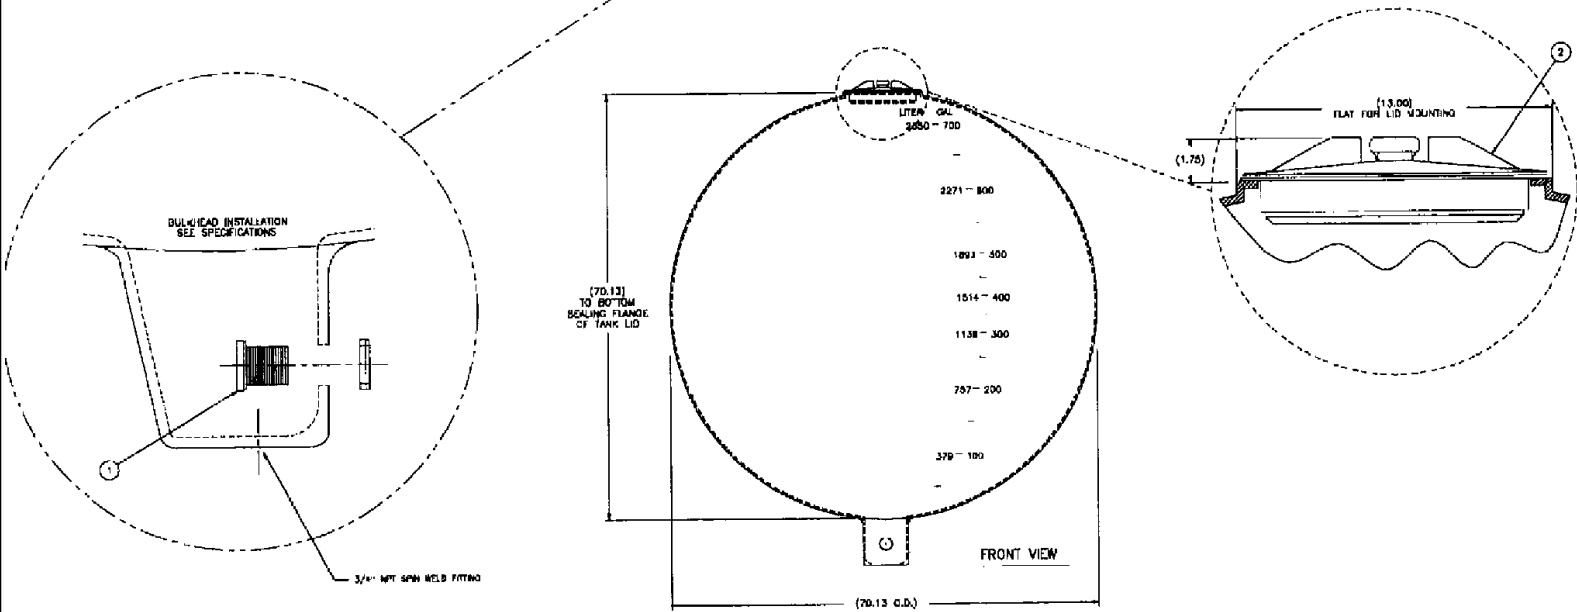

310967

SPX3185 PATRIOT SPRAYER (10/02-)

09-020 LIQUID PLUMBING - TANK ASSEMBLY

сылка	Номер детали	Кол-во	Описание
1	BN68865	1	FITTING, FITTING, 2" blkhd
2	BN98288	1	COVER, 10" for 500/750 tank
3	BN311061	1	TANK, 750 gal sph, gray

Complete Part # BN310967 (Ref Only)