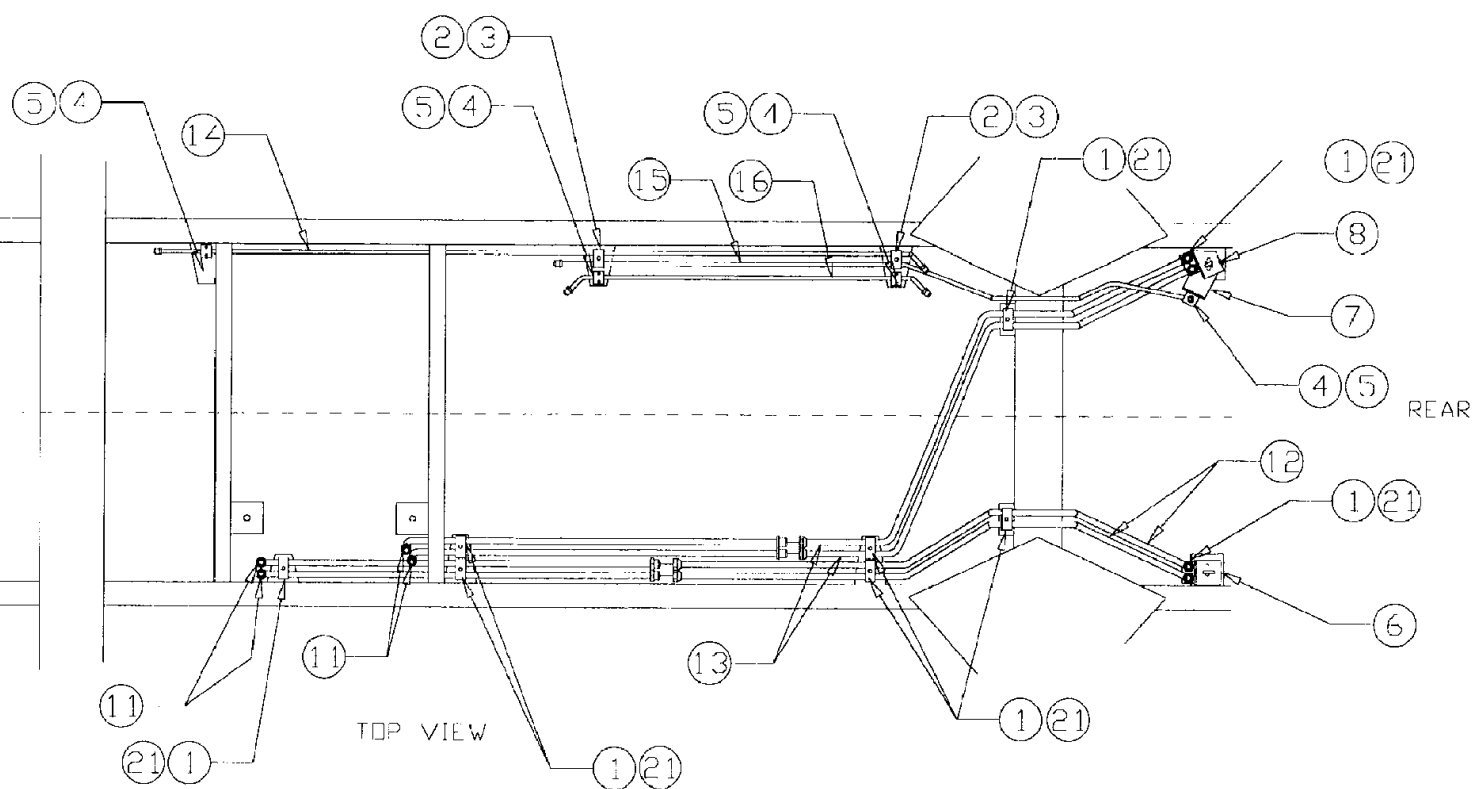

M-A-063

06-024 HYDRAULIC PLUMBING - STEEL HYDRAULIC TUBES AND CLAMPS

сылка	Номер детали	Кол-во	Описание
1	BN29778	9	CLAMP, CLAMP dual 3/4" tube
2	BN29779	3	CLAMP, CLAMP dual 1/2" tube
3	BN29781	2	COVER, PLATE cover, dual 1/2"
4	BN29783	4	CLAMP, single 1/2" tube
5	BN29785	4	PLATE, cover single
6	BN29769	1	MOUNTING PARTS,
7	BN29771	1	MOUNTING PARTS,
8	BN29770	1	MOUNTING PARTS,
11	BN24931	4	TUBE, TUBE steel, 3/4", front
12	BN24932	2	TUBE, TUBE steel, 3/4" L.H., rear
13	BN24933	2	TUBE, TUBE steel, 3/4" R.H., rear
14	BN65101	1	TUBE, TUBE steel, 1/2"
15	BN65102	1	TUBE, TUBE steel, 1/2"
16	BN65100	1	TUBE, TUBE steel, 1/2"
21	BN63861	9	COVER, PLATE dual, 3/4"