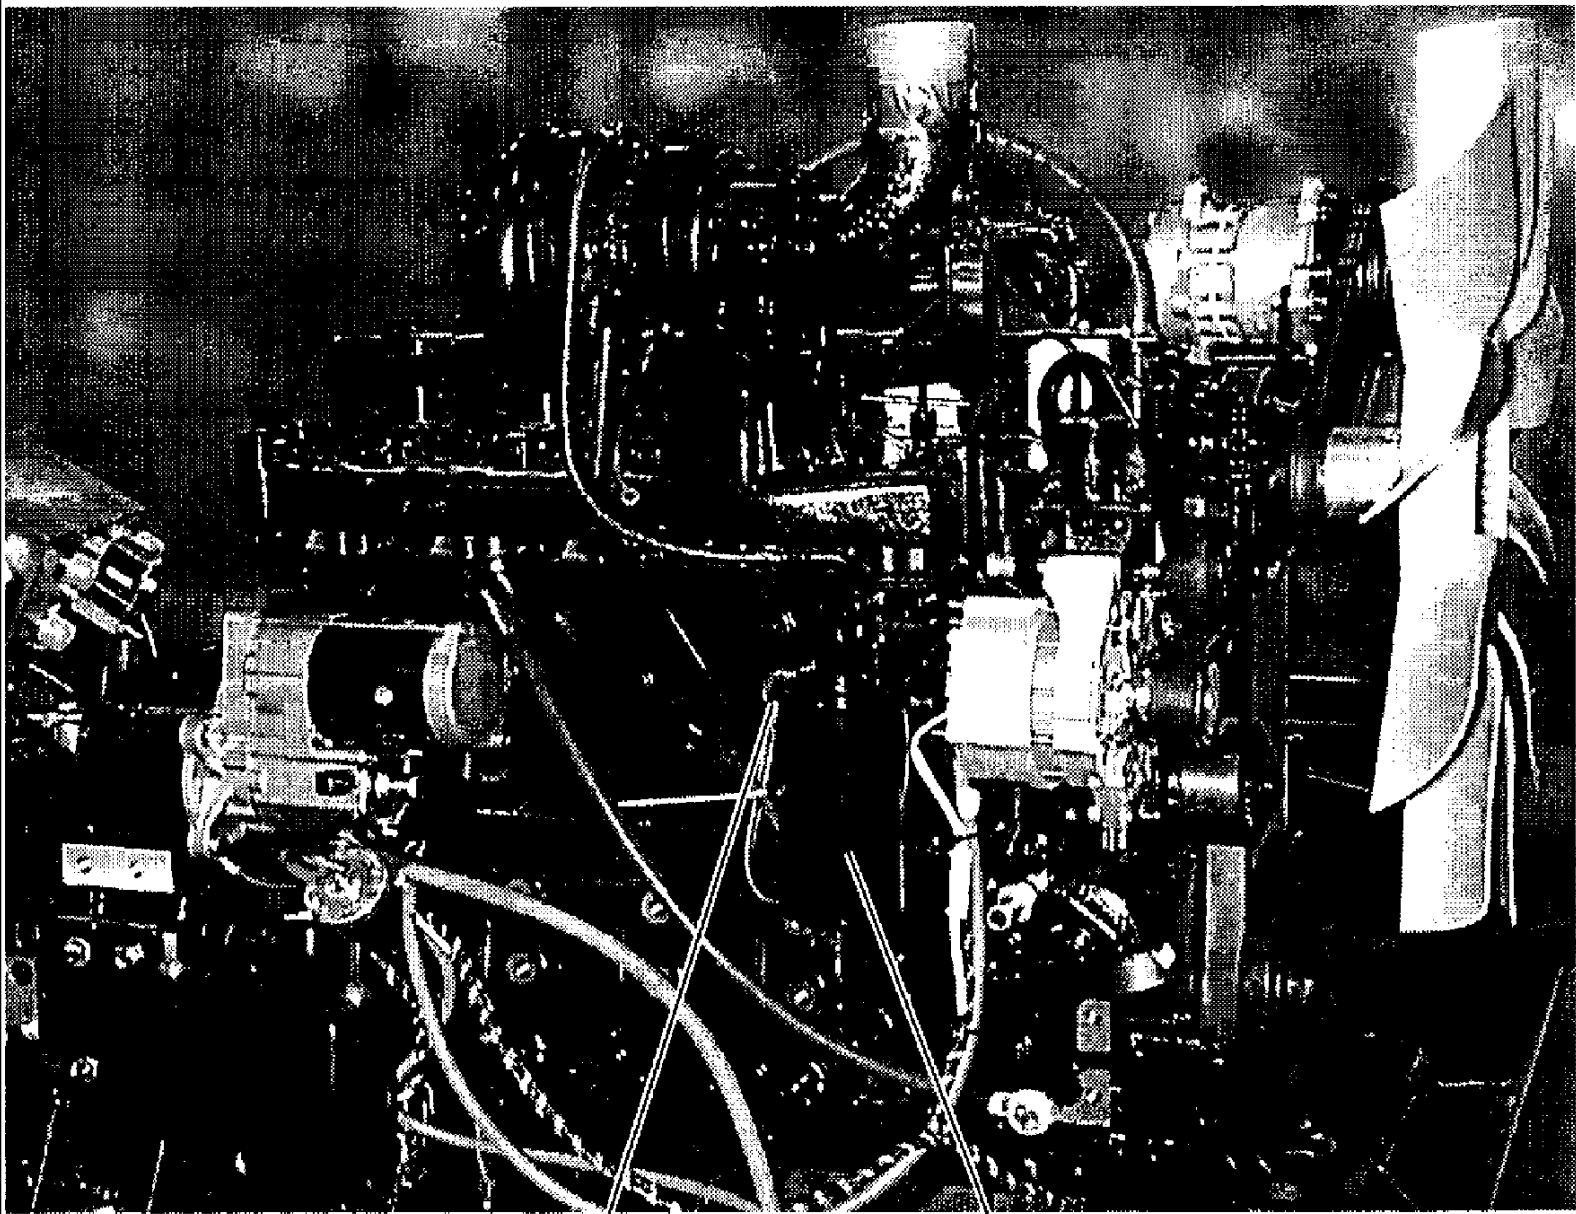

1564

Complete Part # BN310736 (Ref Only) Part available only through Case's Global After Sales Organization.

03-004 ENGINE - ENGINE ASSEMBLY

сылка	Номер детали	Кол-во	Описание
1		1	CORD electric, 110V, for engine heater, see Figure 03-034
	321943A4	1	ENGINE ASSY, CDC, 6TA-590
8		1	FILTER oil, see Figure 03-023
9		1	HEATER engine block, see Figure 03-032
NS		1	GASKET intake manifold, see Figure 03-049

Complete Part # BN310736 (Ref Only) Part available only through Case's Global After Sales Organization.