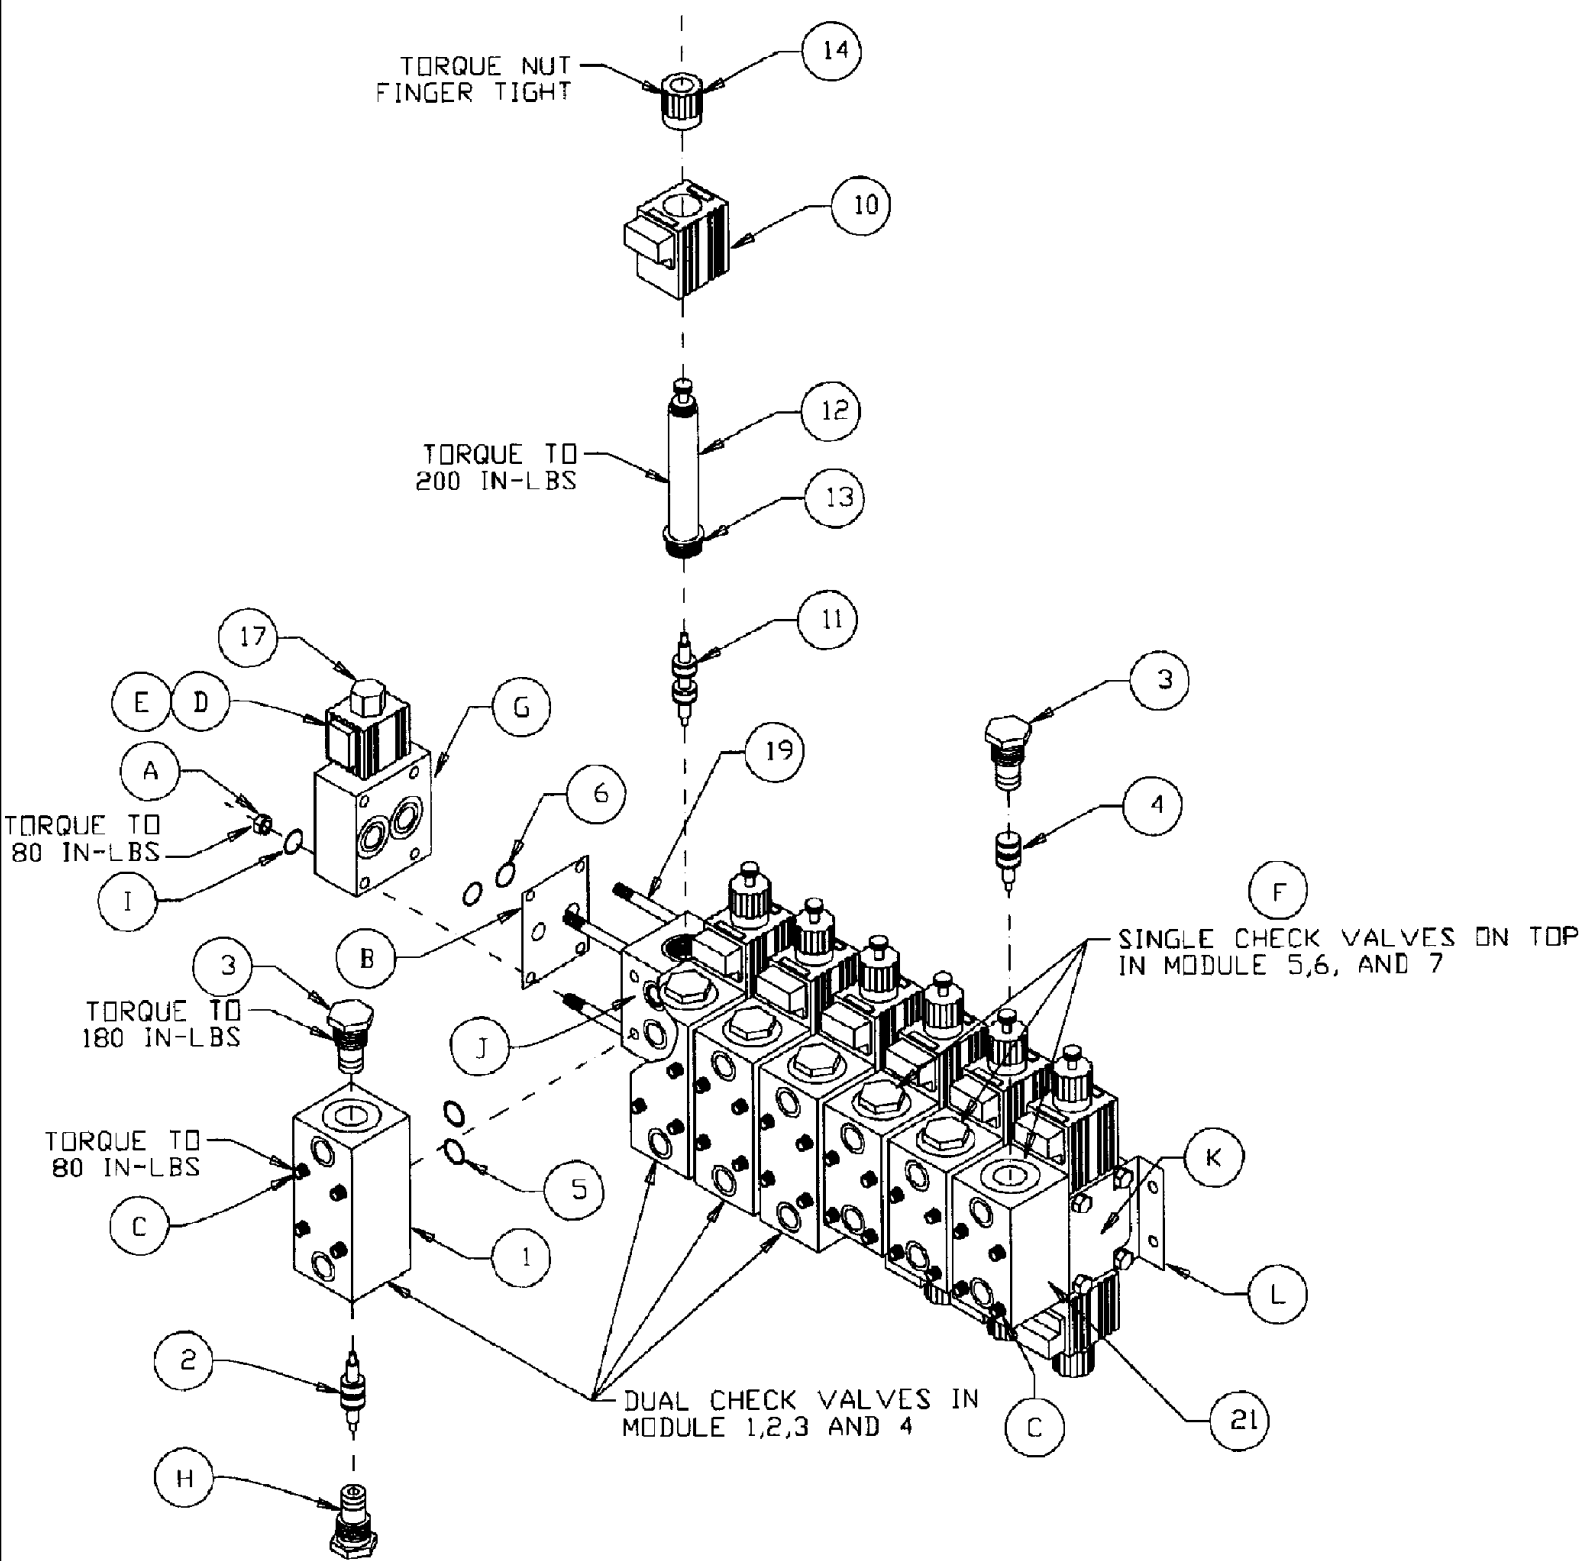

SPX3185 PATRIOT SPRAYER (10/02-)

06-016 HYDRAULIC PLUMBING - 90' BOOM

сылка	Номер детали	Кол-во	Описание
1		1	CYL inner boom fold, RH, see Figure 07-005
2		2	CYL outer boom fold, see Figure 07-007
3		1	CYL boom height, see Figure 07-003
4		2	CYL boom level, see Figure 07-009
5	BN317402	2	ADAPTER, ADAPTOR, NPT/JIC, #6, #8
6	BN53856	3	VALVE, HYDRAULIC, VALVE needle, 3/8" NPT, port
7	BN51352	1	BUSHING, BUSHING, 1/4-18 x 3/8-18 NPT
8	BN53824	4	HOSE, HOSE, 1/4 " ID x 38"
9	BN53711	1	TEE, TEE, 1/4 NPT, 7/16-20 JIC
10	BN67131	1	HOSE ASSY., 1/2"100R1 x 44"
11	BN22159	1	TEE, ADAPTER 3/4 <M> 37 deg.
12	BN444004	2	FITTING, ADAPTER, O-ring, 37 flare
13	BN22160	14	ELBOW, 90, 6SAE, -4 JIC
14	BN22158	7	ADAPTER, ADAPTER, 6 pipe, 4JIC
15	BN21401	10	FITTING, ELBOW 90, NPT 37 deg. flare
16	BN53027	1	HOSE ASSY., 1/2"100R1 x 36"
17	BN53681	1	VALVE, HYDRAULIC, VALVE snubber
18		1	CYL inner boom fold, LH, see Figure 07-005
19	BN54178	1	HOSE ASSY., 1/4" ID x 66", 100R1
20	BN66605	2	HOSE, HOSE, 1/4" ID x 365", 100R1
21	BN66604	2	HOSE, HOSE, 1/4" ID x 355", 100R1
22	BN67132	1	HOSE, HOSE ASSEMBLY, 1/2"100R1 x 170
23	BN54174	2	HOSE, HOSE, 1/4" ID x 174", 100R1
24	BN21422	1	TEE, 37 deg. flare
25	BN54177	3	HOSE, HOSE, 1/4" ID x 96", 100R1
26	BN54175	2	HOSE ASSY., 1/4" ID x 182", 100R1
27	BN67677	2	HOSE, HOSE, 1/4" ID x 113"
28	BN67676	2	HOSE, HOSE, 1/4" ID x 102"
29	BN21249	4	ADAPTER, FT, SAE, or, 37D
30	BN322491	2	VALVE SECTION, HYD, VALVE, double relief
	BN67270	1	VALVE BLOCK, swiss cheese
	BN314924	1	VALVE, PRESSURE RELIEF, 2340
	BN322490	1	VALVE, PRESSURE RELIEF, VALVE relief, 1750
31	BN69859	1	PKG. elec., auto centering
	BN67000	2	PLATE, MOUNTING, ASSEMBLY switch mounting, see Figure 07-006
	BN68779	1	HARNESS, WIRE, CABLE harness options
	BN68780	1	MOUNTING PARTS, HARNESS, auto centering
	BN68781	1	MOUNTING PARTS, PANEL autocenter mount
33	BN317401	2	O-RING, ADAPTOR long, O-ring/JIC
34	BN53594	2	FITTING, ADPT, ft, 90D, OR x 37 JIC
35	BN53714	2	FITTING, RDC, 3/4-16 x 7/16-20 JIC
36	BN68658	2	PLUG, ORIFICE, .038
37	BN51665	1	FITTING, FT, CPL, ML PI, 3/8-3/8

M-A-884B