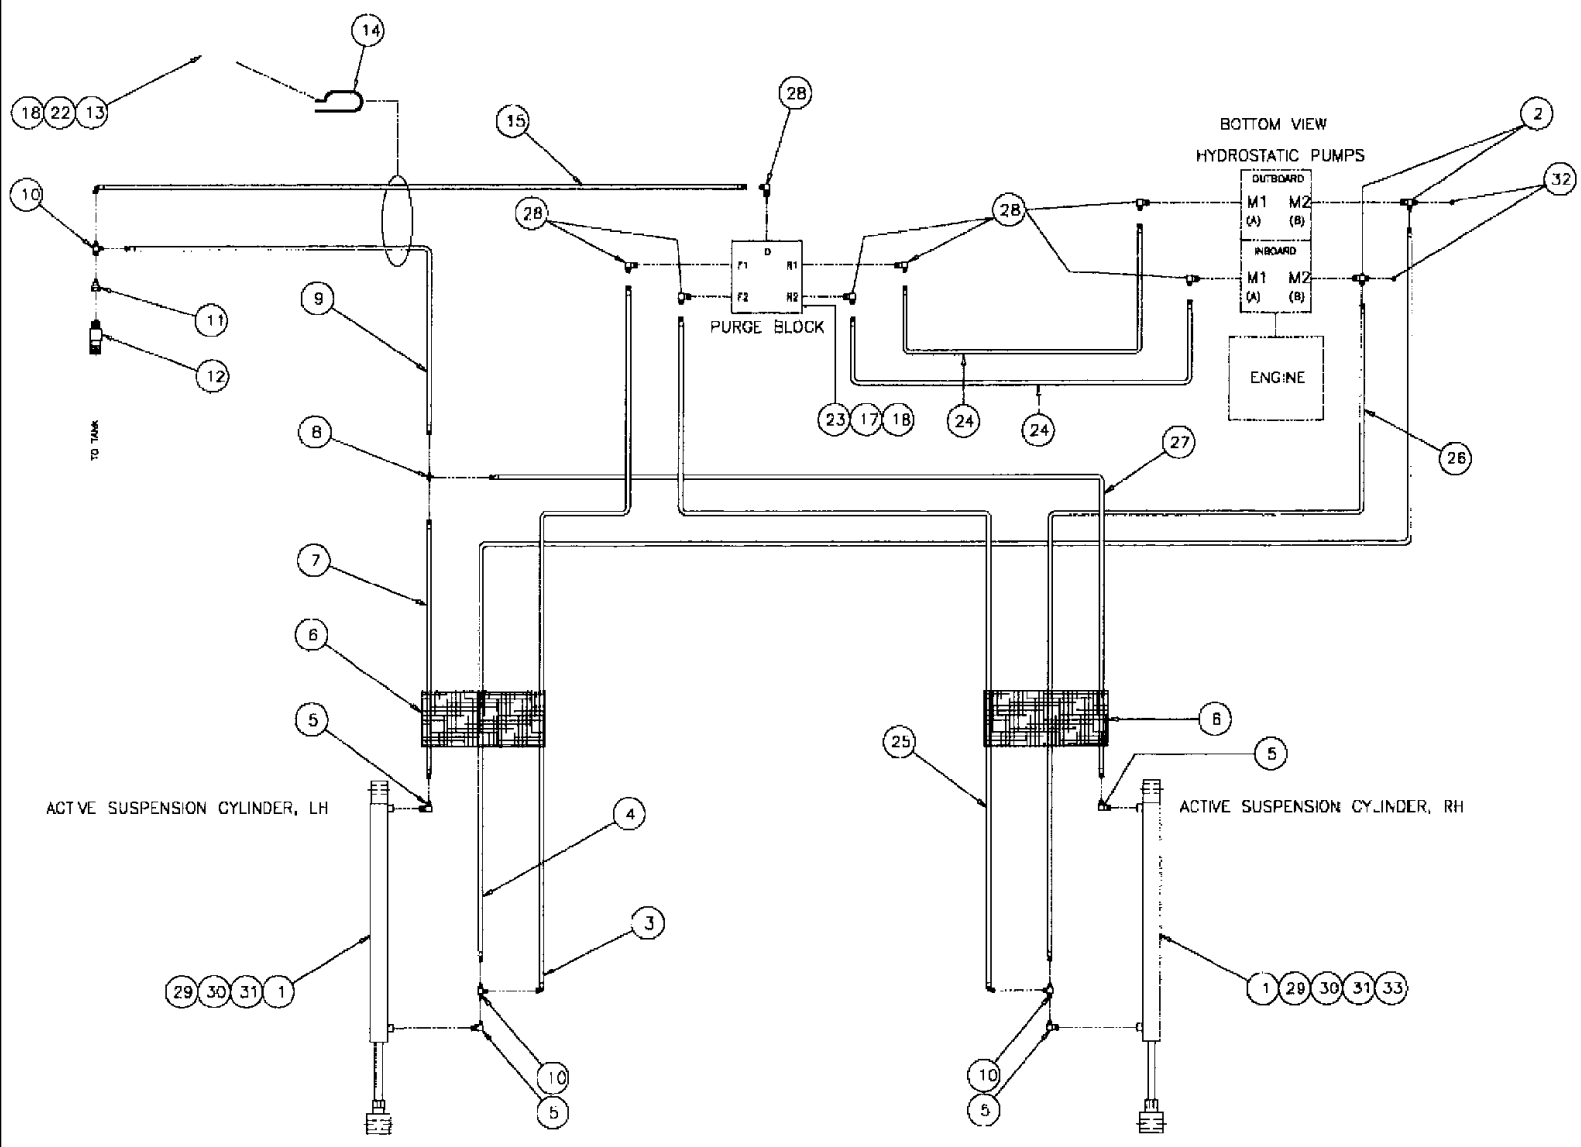

303002

сылка	Номер детали	Кол-во	Описание
1		2	CYLN, P.A.S., 1.12 x .75 x 9.5, see Figure 07-012
2	BN21866	2	ADAPTER, tee, 6SAE, -4JIC
3	BN304543	1	HOSE, HOSE, 1/4 x120, 4JIC-4JIC
4	BN303008	1	HOSE, HOSE, 1/4 x 112, 4JIC-4JIC
5	BN51591	4	ELBOW, ELBOW, 90, O-ring 37FL, 7/16-
6	BN314459	2	SLEEVE, SLEEVE hose, -24 x 82"
7	BN68494	1	HOSE, HOSE ASSEMBLY, 1/4 x 118 100R1
8	BN21422	1	TEE, 37 deg. flare
9	BN303012	1	HOSE, HOSE, 1/4 x 72, 4JIC-4JIC
10	BN53960	3	TEE, JIC 1/4-20 male, female
11	BN53714	1	FITTING, RDC, 3/4-16 x 7/16-20 JIC
12	BN51518	1	FITTING, 12MP-8MJ
13	BN304538	1	CLAMP, BRACKET, clamp hose
14	BN304664	1	CLAMP, CLAMP/vinyl, 1/2", double
15	BN303342	1	HOSE, HOSE ASSEMBLY, 1/4 ID x 52 100R1
17	413-444	2	BOLT, Hex, 1/4"-20 x 2 3/4", G5, hex head, 1/4-20 x 2.75, G5
18	231-4144	3	NUT, LOCK, 1/4"-20, GB,
22	413-412	1	BOLT, Hex, 1/4"-20 x 3/4", G5, Full Thd, hex head, 1/4-20 X .75, G5
23	BN304081	1	BLOCK, purge, cylinder
24	BN304544	2	HOSE, HOSE, 1/4 x 32, -4JIC-4JIC
25	BN304546	1	HOSE, HOSE, 1/4 x 188, -4JIC-4JIC
26	BN303009	1	HOSE, HOSE, 1/4 x 172, -4JIC-4JIC
27	BN303010	1	HOSE, HOSE, 1/4 x136, -4JIC-4JIC
28	BN22160	9	ELBOW, 90, 6SAE, -4JIC
29	231-4148	2	NUT, LOCK, 1/2"-13, GB, hex head, 1/2-13, TLN, GB
30	326-840	2	BOLT, Hex, 1/2"-13 x 2 1/2", G8,
31	3431 37A1	2	PIN, active susp. 785
32	BN21531	2	CAP, NUT, -4JIC
33	800-1112	4	RING, SNAP, M12, Ext, 12mm ext ret