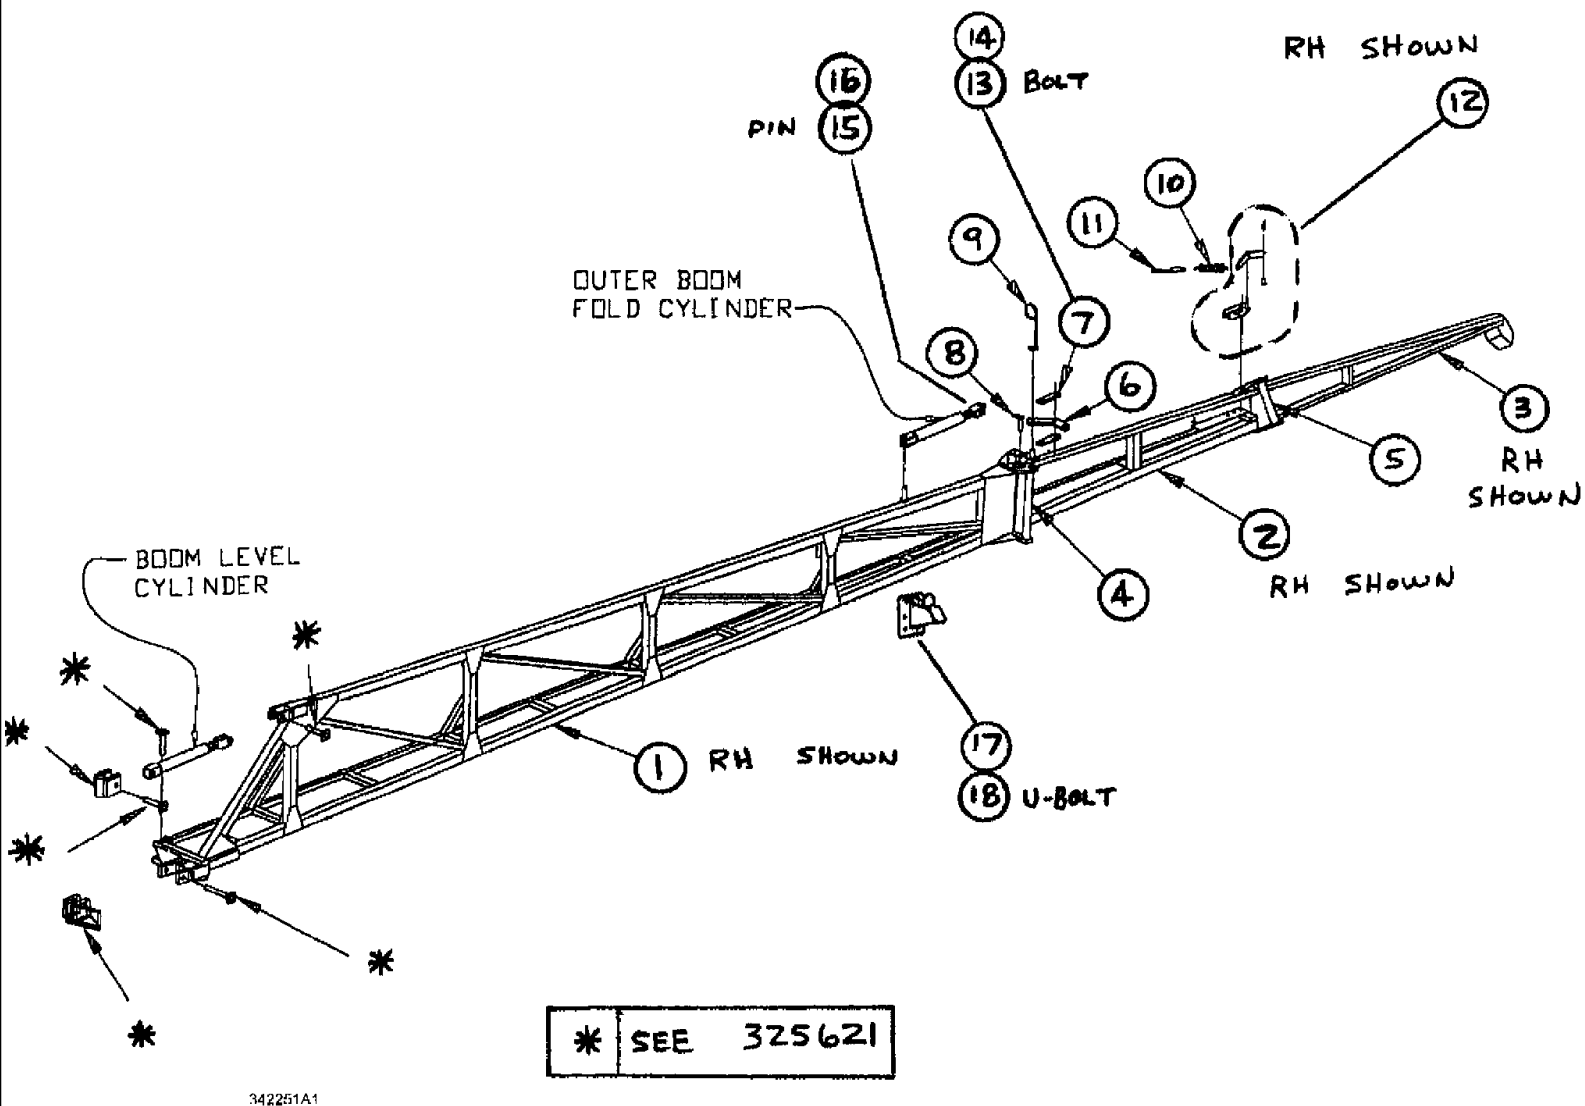

SPX3185 PATRIOT SPRAYER (10/02-)

08-012 BOOMS - BOOM GROUP, RH, 90'

сылка	Номер детали	Кол-во	Описание
1	342253A1	1	ARM, BOOM wldmt, RH, INR 90' 785
2	BN310965	1	BOOM, WLDT, 90' boom fold, RH
3	BN310874	1	BOOM, BOOM, RH, wldmt breakaway 90
4	BN66628	1	PIN, PIN weldment 90' boom
5	BN24487	1	PIN, PIN wldmt, 75' boom, 772
6	BN21414A	1	BAR, BAR link, 3/4" HRS 4.62 x 9.06
7	BN21410A	2	BAR, BAR link, 1/2" x 1.5 HRS x 5.75
8	BN22456	1	PIN, PIN wldmt, boom pivot
9	BN24490	1	BRACKET, BRACKET wdmt, hose guide
10	BN24468	1	SPRING, SPRING tension, 1.25 x 5.5
11	BN310970	1	BRACKET, TAKEUP wldmt, spring OR DR
12	BN27485	1	PKG. hdwe, RH breakaway, 75' BM
	231-4146	4	NUT, LOCK, 3/8"-16, GB, hex head, 3/8-16, TLN, GB
	BN24500	1	BRACKET, MNTR wldmt 75' boom latch
	BN50258	1	BOLT, hex head, 3/8-16 x 1.25, SS
	231-4148	1	NUT, LOCK, 1/2"-13, GB, hex head, 1/2-13, TLN, GB
	BN24452	1	PIN, LATCH weldment 75' boom
	BN19820	2	SPACER, SPACER plastic, .37 ID x 1.42
13	413-1248	1	BOLT, Hex, 3/4"-10 x 3", G5,
14	231-41412	3	NUT, LOCK, 3/4"-10, GB, hex head, 3/4-10, TLN, GB
15	BN23177	1	PIN, HEADED, wldmt, 1.0 dia. x 2.5
16	BN50601	2	PIN, SPLIT (COTTER), 3/16 x 2
17	BN67266	1	COVER, WLDT boom cradle
18	BN312959	2	U-BOLT, 3/8, 2.06 ID
	231-4145	3	NUT, LOCK, 5/16"-18, GB,
	231-4146	3	NUT, LOCK, 3/8"-16, GB, hex head, 3/8-16, TLN, GB
	231-4148	2	NUT, LOCK, 1/2"-13, GB, hex head, 1/2-13, TLN, GB
	413-516	1	BOLT, Hex, 5/16"-18 x 1", G5, Full Thd, hex head, 5/16-18 x 1, G5
	413-524	2	BOLT, Hex, 5/16"-18 x 1 1/2", G5, hex head, 5/16-18 x 1.5, G5
	BN10465	4	NIPPLE, LUBE, ZERK grease 1/4", -28 STR.
	BN50145	6	WASHER, 3/8, FW, G5
	BN50161	6	WASHER, 1, FW, G5
	BN50258	3	BOLT, hex head, 3/8-16 x 1.25, SS

Complete Part # 342251A1 (Ref Only)