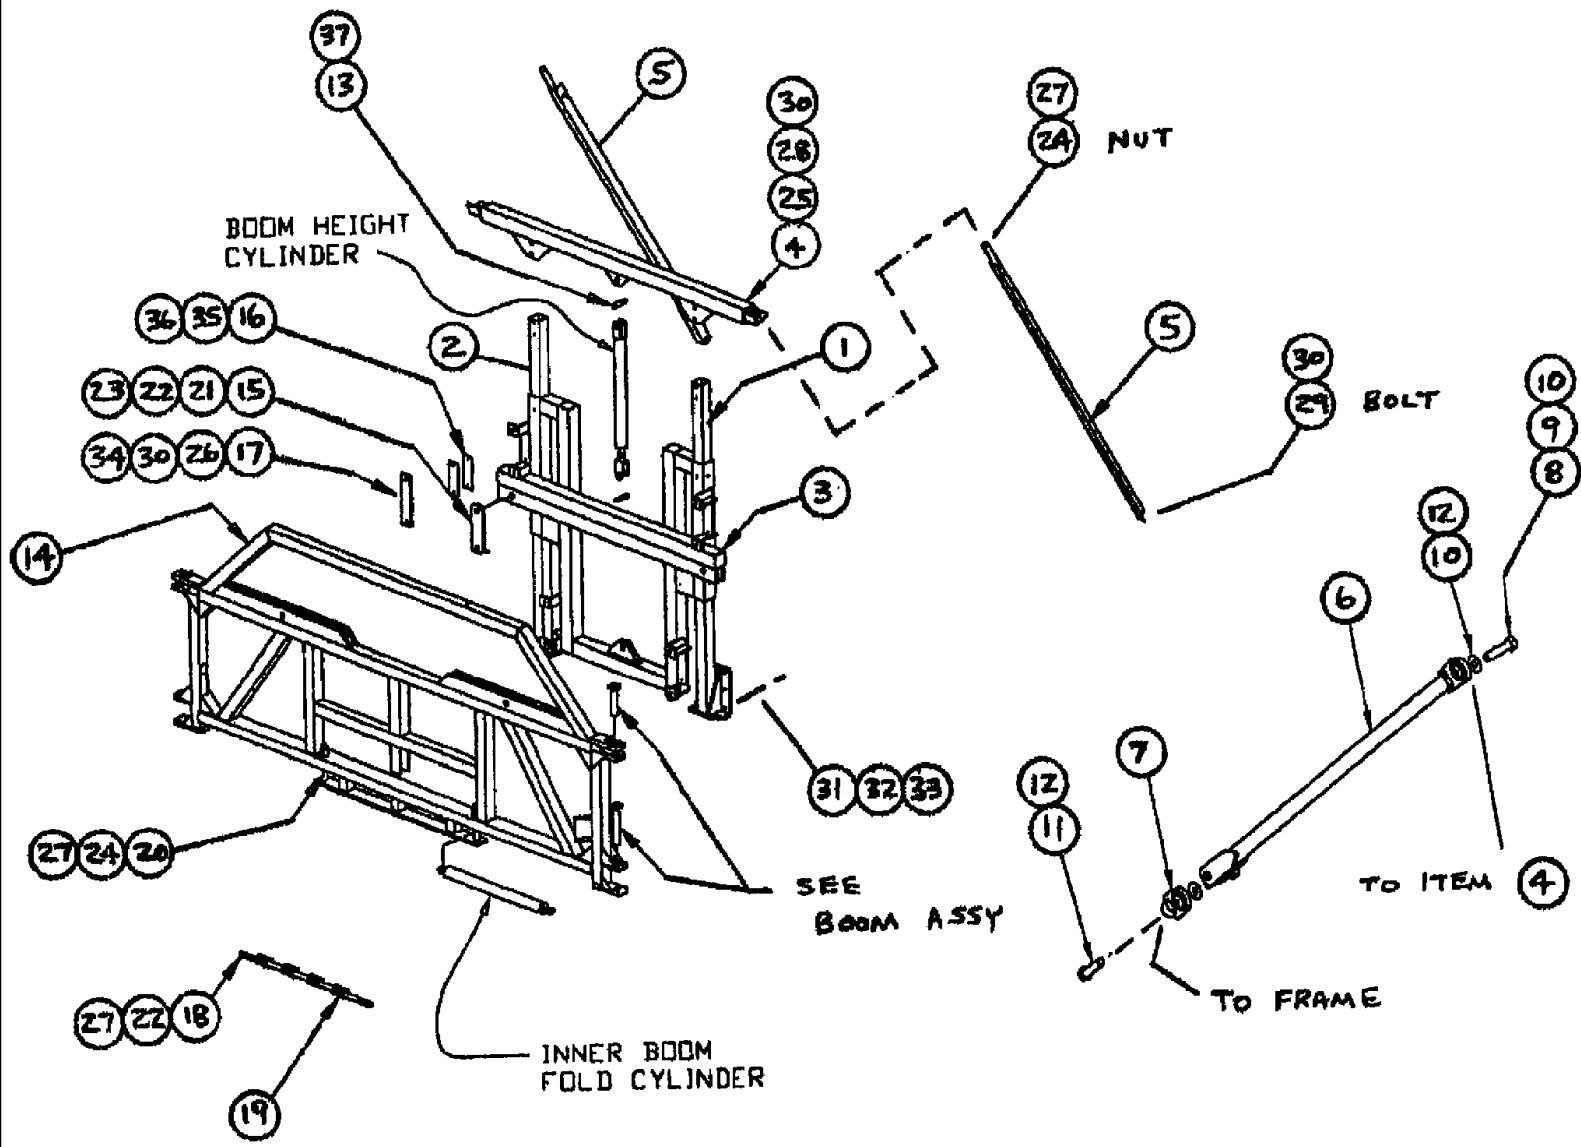

325624

SPX3185 PATRIOT SPRAYER (10/02-)

08-008 BOOMS - CENTER SECTION GROUP, 75'

сылка	Номер детали	Кол-во	Описание
1	BN67207	1	RAIL, SIDE, WLDT, slide rail, RH
2	BN67206	1	RAIL, SIDE, WLDT, slide rail, LH
3	BN67216	1	FRAMEWORK, WLDT, ctr boom rack
4	342503A1	1	BRACKET, SUPPORTING, HANGER wldmt, slide rail
5	342261A1	2	SUPPORT, SUPPORT wdmnt, boom rail
6	342506A1	1	SUPPORT, SUPPORT wldmt, mast
7	BN325812	1	BRACKET, MOUNT wldmt, adj, uniball
8	342083A1	2	PIN, PIN wldmt, mast supp
9	BN50625	2	PIN, SPLIT (COTTER), PIN cotter, 1/4 x 2
10	95-81139	5	WASHER, 1 5/16" x 2" x .109", 1.312 x 2 x .109 PLN
11	426-1632	1	BOLT, Hex, 1"-8 x 2", G8, Full Thd, hex head, 1-8 x 2, G8
12	896-12030	3	WASHER, M30 x 56.5 x 5, HT, 33 x 56 x 5 mm P
13	BN23177	2	PIN, HEADED, wldmt, 1.0 dia. x 2.5
14	BN09256	1	BOOM, BOOM wldmt center sect
15	BN29505	4	LINK, HANGER 3/4 x 3 HRFB x 10.50
16	BN23267A	8	SLIDER, nylatron, .5 x 2.0 x 7.0
17	BN67049	4	MOUNTING PARTS, WLDT, center sect
18	BN21197	1	SHAFT, SHAFT, 1.0 CRS x 36.0
19	BN27328	2	SPRING, 1 .75" OD x 11" compr
20	413-16120	2	BOLT, Hex, 1"-8 x 7 1/2", G5, hex head, 1-8 x 7.5, G5
21	BN50363	4	BOLT, hex head, 1-14 x 6, 5, PL
22	BN50161	20	WASHER, 1, FW, G5
23	BN50960	8	NUT, hex 1-14 jam GR5, PLT
24	BN50092	4	NUT, hex, 1", 8 UNC, PLT, G5
25	413-872	4	BOLT, Hex, 1/2"-13 x 4 1/2", G5, hex head, 1/2-13 x 4.5, G5
26	413-832	8	BOLT, Hex, 1/2"-13 x 2", G5, hex head, 1/2-13 x 2, G5
27	BN50105	18	NUT, 1-8 hex jam
28	BN50151	16	WASHER, 1/2, FW, G5
29	BN55235	4	BOLT, hex head, 1/2-13 x 1.5, G8
30	231-4148	16	NUT, LOCK, 1/2"-13, GB, hex head, 1/2-13, TLN, GB
31	BN50726	12	BOLT, hex head, 5/8-18 x 2, G5
32	BN50155	15	WASHER, 5/8, FW, G5
33	BN50775	12	NUT, 5/8-18 unf centrlock
34	BN50595	40	WASHER, 1/2, FW, SS
35	BN50930	16	BOLT, 5/16-18 x 1.5, EH
36	BN50057	16	NUT, whizlock, 5/16-18, SS
37	BN50601	2	PIN, SPLIT (COTTER), 3/16 x 2
	BN10465	10	NIPPLE, LUBE, ZERK grease 1/4", -28 STR.
		1	GRP smv, sprayer see Figure 08-019
	BN50146	4	WASHER, 3/8, FW, SS
	BN570022	4	CLAMP, CLAMP vinyl coated 1/2"
	BN65609	4	WASHER, WASHER, star 7/16 ex int

Complete Part # BN325624 (Ref Only)