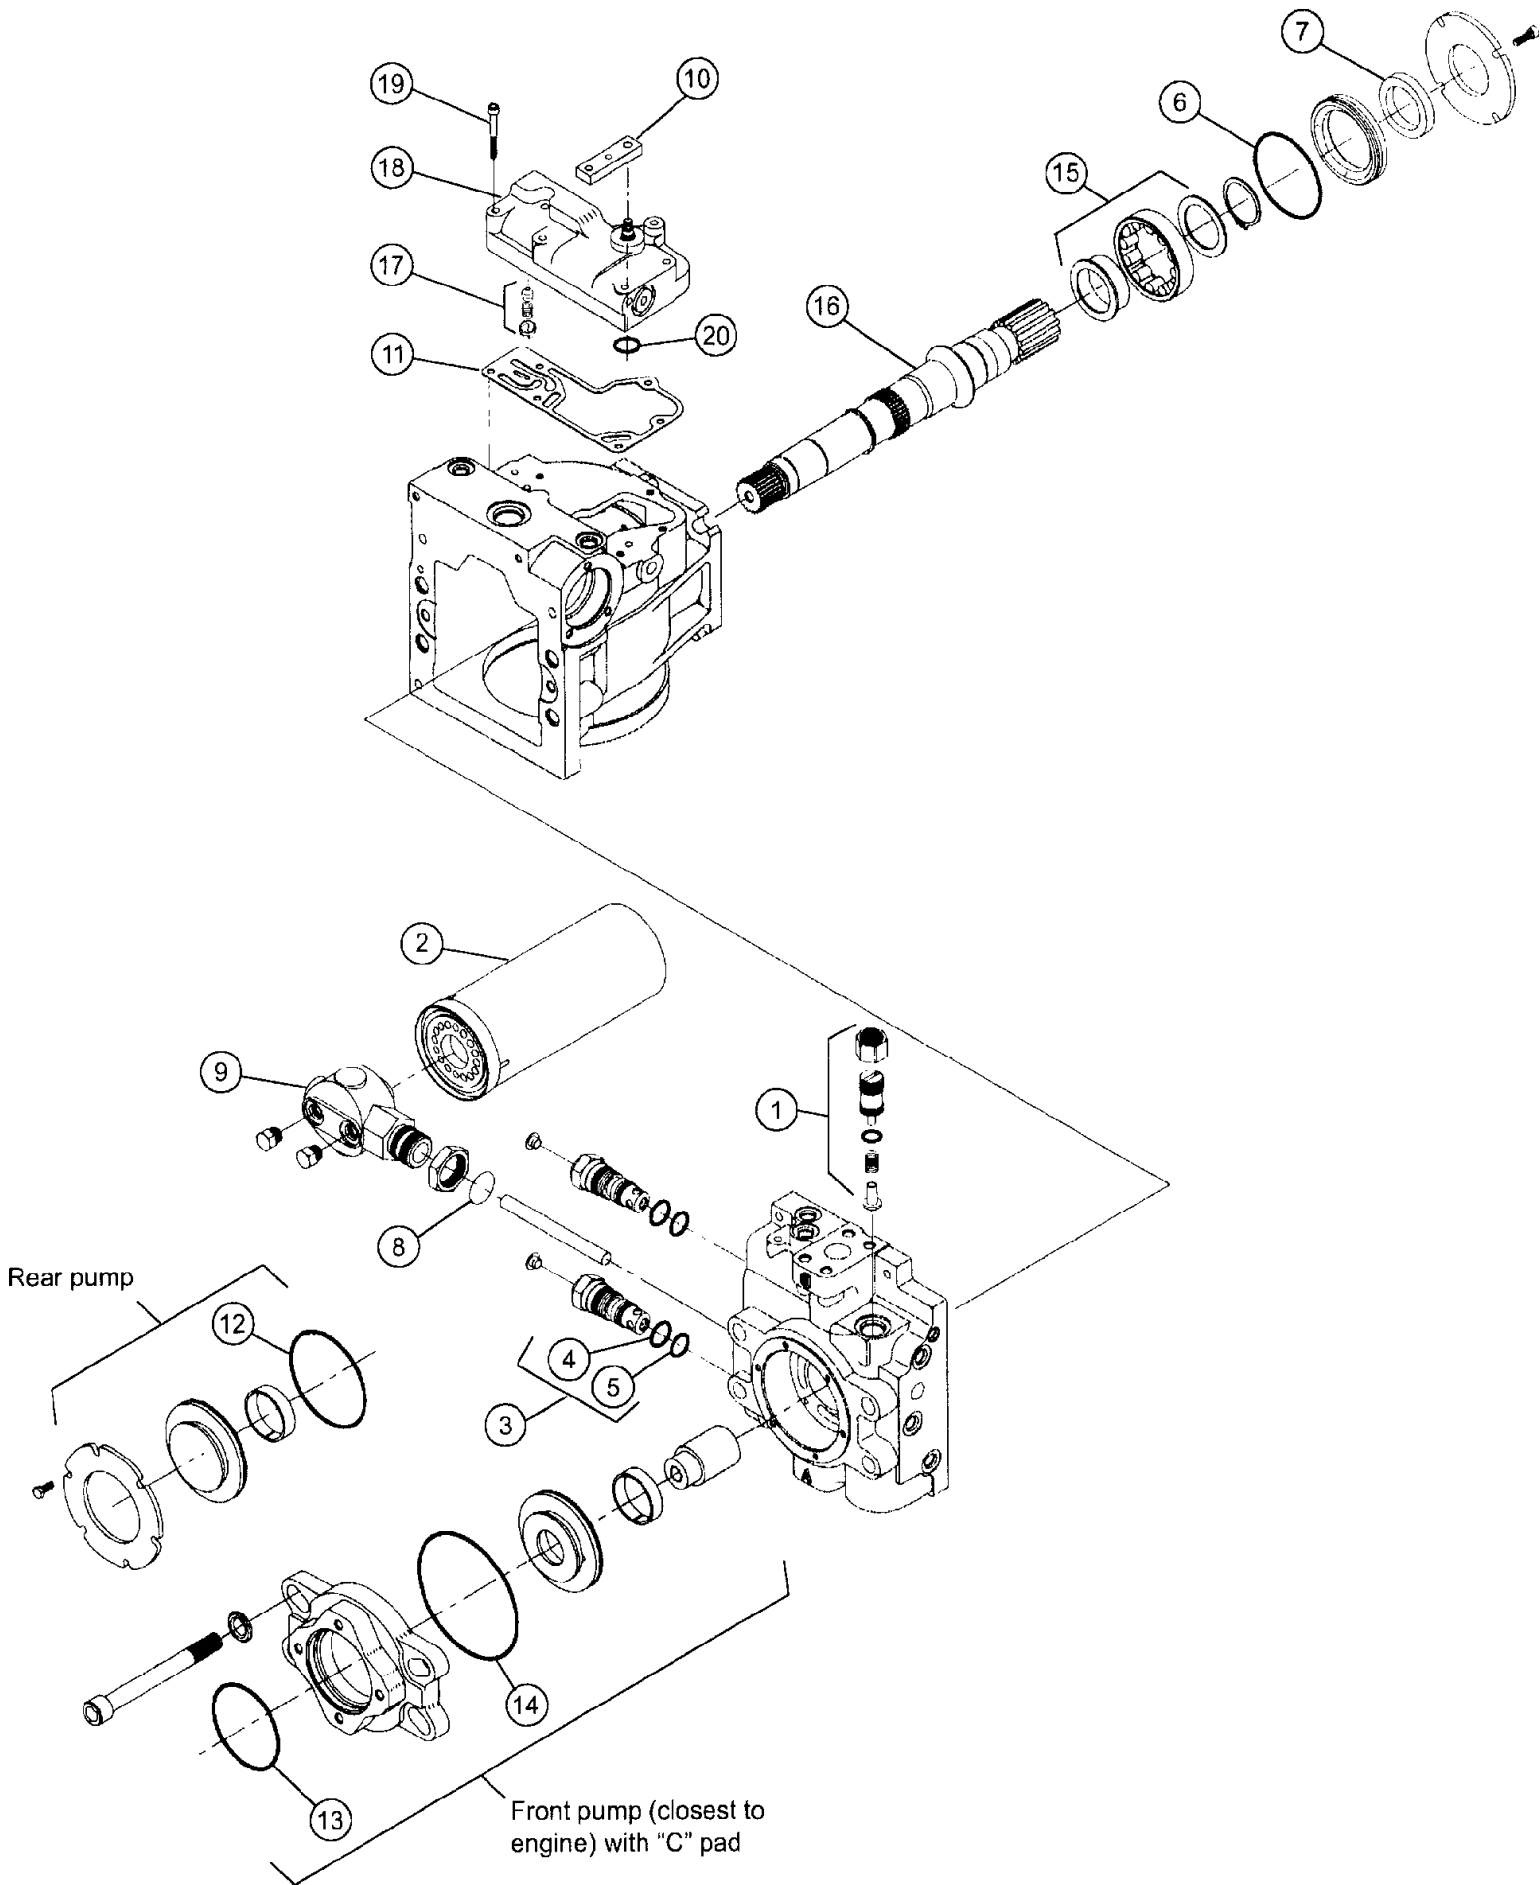

сылка	Номер детали	Кол-во	Описание
1	BN300952	1	KIT, charge relief
2	N14232	1	FILTER, ELEMENT hyd., case, Part available only through CNH's Global After Sales Organization.
3	BN67191	2	VALVE SECTION, VALVE multi-function, 90s
4	BN65541	2	O-RING, M/F valve upper
5	BN65542	2	O-RING, M/F valve lower
6	BN65544	1	O-RING, shaft 75CC
7	BN65546	1	SEAL, lip, shaft 75CC
8	BN68470	1	O-RING, filter head, 90pump
9	BN69597	1	MOUNTING PARTS, fltr, 90ser, head only
10	BN67479	1	HANDLE, SS 90 series pump
11	BN68509	1	GASKET, HDC control
12	BN312703	1	O-RING, charge pump cover
13	BN307684	1	O-RING, O-RING, SAE pad
14	BN312705	1	O-RING, aux flange
15	BN318288	1	BEARING, ROLLER,
16	BN318289	1	SHAFT, 14T 12/24, rear pump
16	BN318290	1	SHAFT, 23T 16/32, front pump, closest to engine
17	BN318291	1	KIT, control orifice
18	BN68507	1	CONTROL, HDC, complete
19	BN318292	6	SCREW,
20	BN68508	2	O-RING, O-RING, HDC control shaft