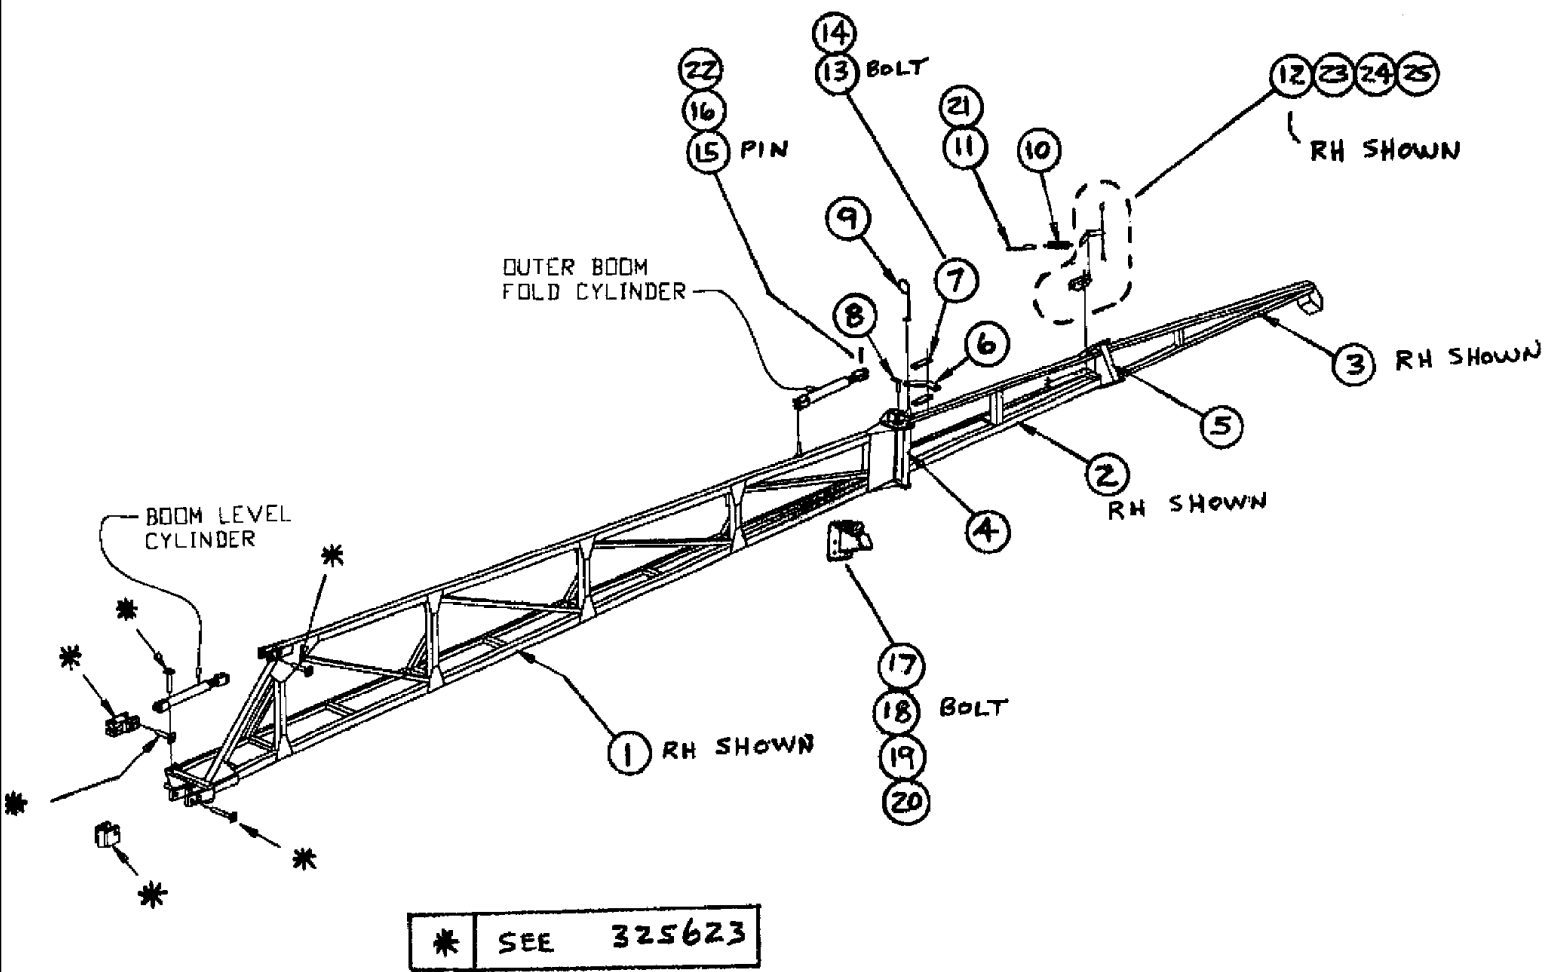

27344

SPX3185 PATRIOT SPRAYER (10/02-)

08-006 BOOMS - BOOM ASSEMBLY, LH, 75'

сылка	Номер детали	Кол-во	Описание
1	BN24391A	1	BOOM, BOOM, LH-inner 75' 772
2	BN310959	1	BOOM, BOOM, LH, wldt fold
3	BN310870	1	BOOM, BOOM, LH, wldmt breakaway
4	BN09270	1	PIN, PIN weldment 75' boom
5	BN24487	1	PIN, PIN wldmt, 75' boom, 772
6	BN21414A	1	BAR, BAR link, 3/4" HRS 4.62 x 9.06
7	BN21410A	2	BAR, BAR link, 1/2" x 1.5 hrs x 5.75
8	BN22456	1	PIN, PIN wldmt, boom pivot
9	BN24490	1	BRACKET, BRACKET wldmt, hose guide
10	BN24468	1	SPRING, SPRING tension, 1.25 x 5.5
11	BN310970	1	BRACKET, TAKEUP wldmt, spring OR DR
12	BN27486	1	PKG. hdwe, LH, brkaway 75' bm
	231-4146	4	NUT, LOCK, 3/8"-16, GB, hex head, 3/8-16, TLN, GB
	BN24499	1	BRACKET, MNTL wldmt 75'
	BN50258	1	BOLT, hex head, 3/8-16 x 1.25, SS
	231-4148	1	NUT, LOCK, 1/2"-13, GB, hex head, 1/2-13, TLN, GB
	BN24452	1	PIN, LATCH weldment 75' boom
	BN19820	2	SPACER, SPACER plastic, .37 ID x 1.42
13	413-1248	1	BOLT, Hex, 3/4"-10 x 3", G5,
14	231-41412	1	NUT, LOCK, 3/4"-10, GB, hex head, 3/4-10, TLN, GB
15	BN23177	1	PIN, HEADED, wldmt, 1.0 DIA. x 2.5
16	BN50601	2	PIN, SPLIT (COTTER), 3/16 x 2
17	BN67185	1	CRADLE, BOOM cradle wldt
18	413-512	4	BOLT, Hex, 5/16"-18 x 3/4", G5, Full Thd, hex head, 5/16-18 x .75 , G5
19	BN50141	4	WASHER, 5/16, FW, G5
20	231-4145	4	NUT, LOCK, 5/16"-18, GB,
21	231-4148	2	NUT, LOCK, 1/2"-13, GB, hex head, 1/2-13, TLN, GB
22	BN50161	6	WASHER, 1, FW, G5
23	BN50258	3	BOLT, hex head, 3/8-16 x 1.25, SS
24	BN50145	6	WASHER, 3/8, FW, G5
25	231-4146	3	NUT, LOCK, 3/8"-16, GB, hex head, 3/8-16, TLN, GB

Complete Part # BN27344 (Ref Only)