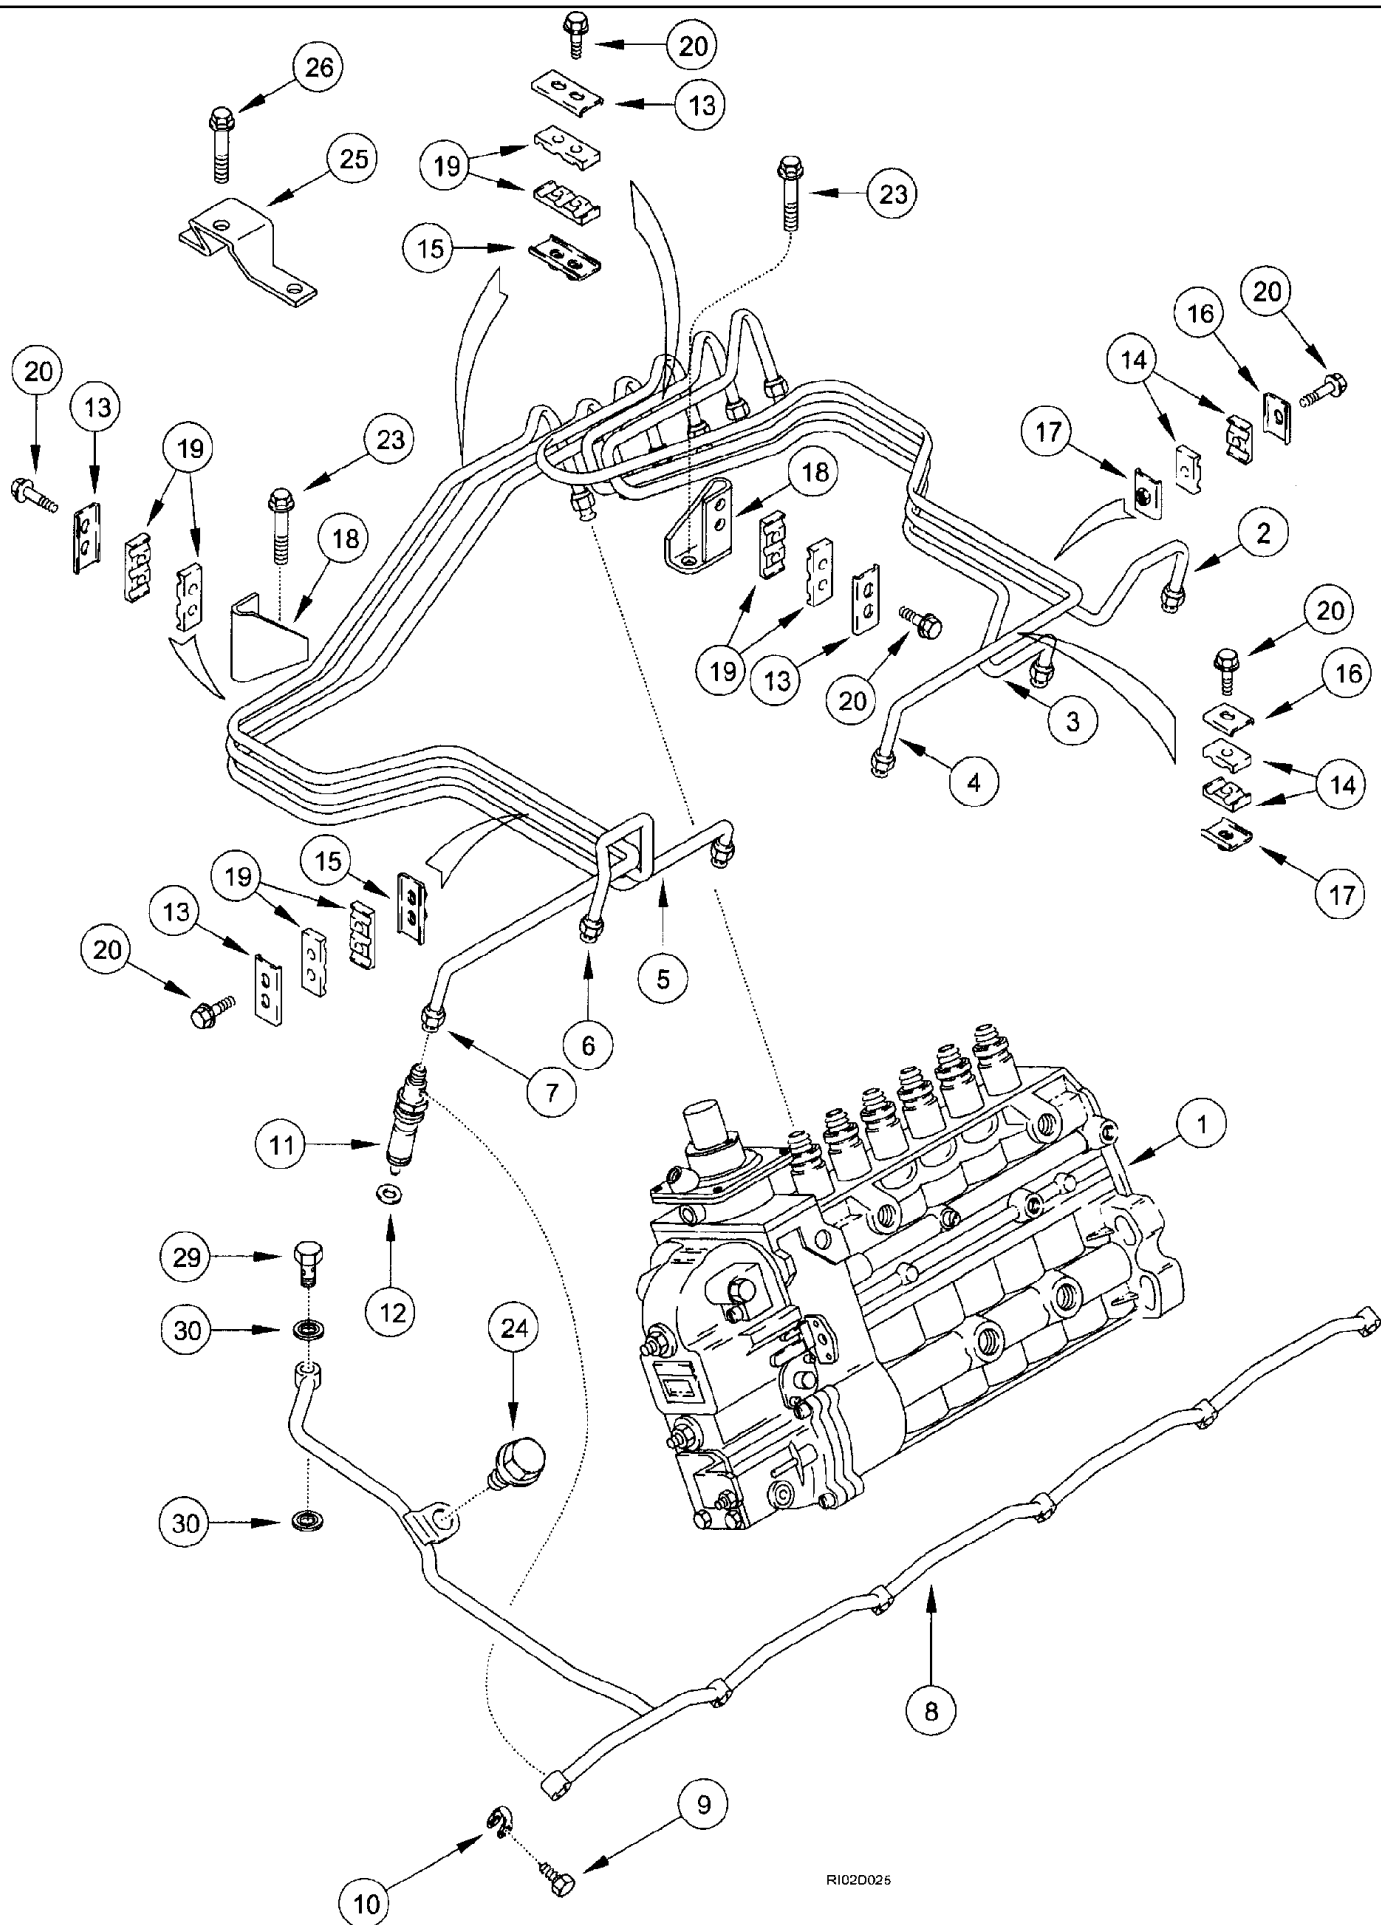

RI02D025

03-054 ENGINE - FUEL INJECTION SYSTEM

сылка	Номер детали	Кол-во	Описание
1	J935784	1	PUMP, ASSEMBLY fuel injection, with aneroid, see page 03-060 for parts
2	J930739	1	TUBE, fuel injector, no. 1 cylinder
3	J930740	1	TUBE, fuel injector, no. 2 cylinder
4	J930741	1	TUBE, fuel injector, no. 3 cylinder
5	J930742	1	TUBE, fuel injector, no. 4 cylinder
6	J930743	1	TUBE, fuel injector, no. 5 cylinder
7	J930744	1	TUBE, fuel injector, no. 6 cylinder
8	J930847	1	MANIFOLD, TUBE fuel
9	J905307	6	BOLT, BANJO, M6 x 1 x 14.3, BOLT banjo drain, special
10	J903380	6	SEAL, connector
11	J930131	6	INJECTOR ASSY., NOZZLE fuel, see page 03-064 for parts
12	J937142	1	SEAL, injector nozzle, 7 mm injector tip
13	J904519	5	SUPPORT, tube retaining
14	J917746	4	CLAMP, fuel tube
15	J917716	3	BRACE, BRACKET fuel tube
16	J904711	2	CLAMP, BRACKET fuel tube
17	J917717	2	BRACE, BRACKET fuel tube
18	J933301	2	BRACE, tube
19	J917747	12	CLAMP, fuel tube
20	J920854	12	SCREW, Hex Hd, M5 x .8 x 20, w/LW,
22	844-8025	1	BOLT, Hex Flg, M8 x 25, 8.8,
23	J918108	2	SCREW, BOLT hex flange, special
24	J924962	1	BOLT, hex flange, special, 8 - 1.25 x 16 mm
25	J930751	1	BRACE, tube
26	J930837	4	SCREW, BOLT hex flange, special, 8 x 50 mm, not shown
27	492-11031	1	WASHER, LOCK, 5/16", Not shown
28	628-8012	1	BOLT, Hex, M8 x 12, 10.9, Full Thd, BOLT hex, full threads, 8 - 1.25 x 12 mm, class 10.9
29	J924726	1	BOLT, BANJO, check
30	J918188	2	WASHER, sealing