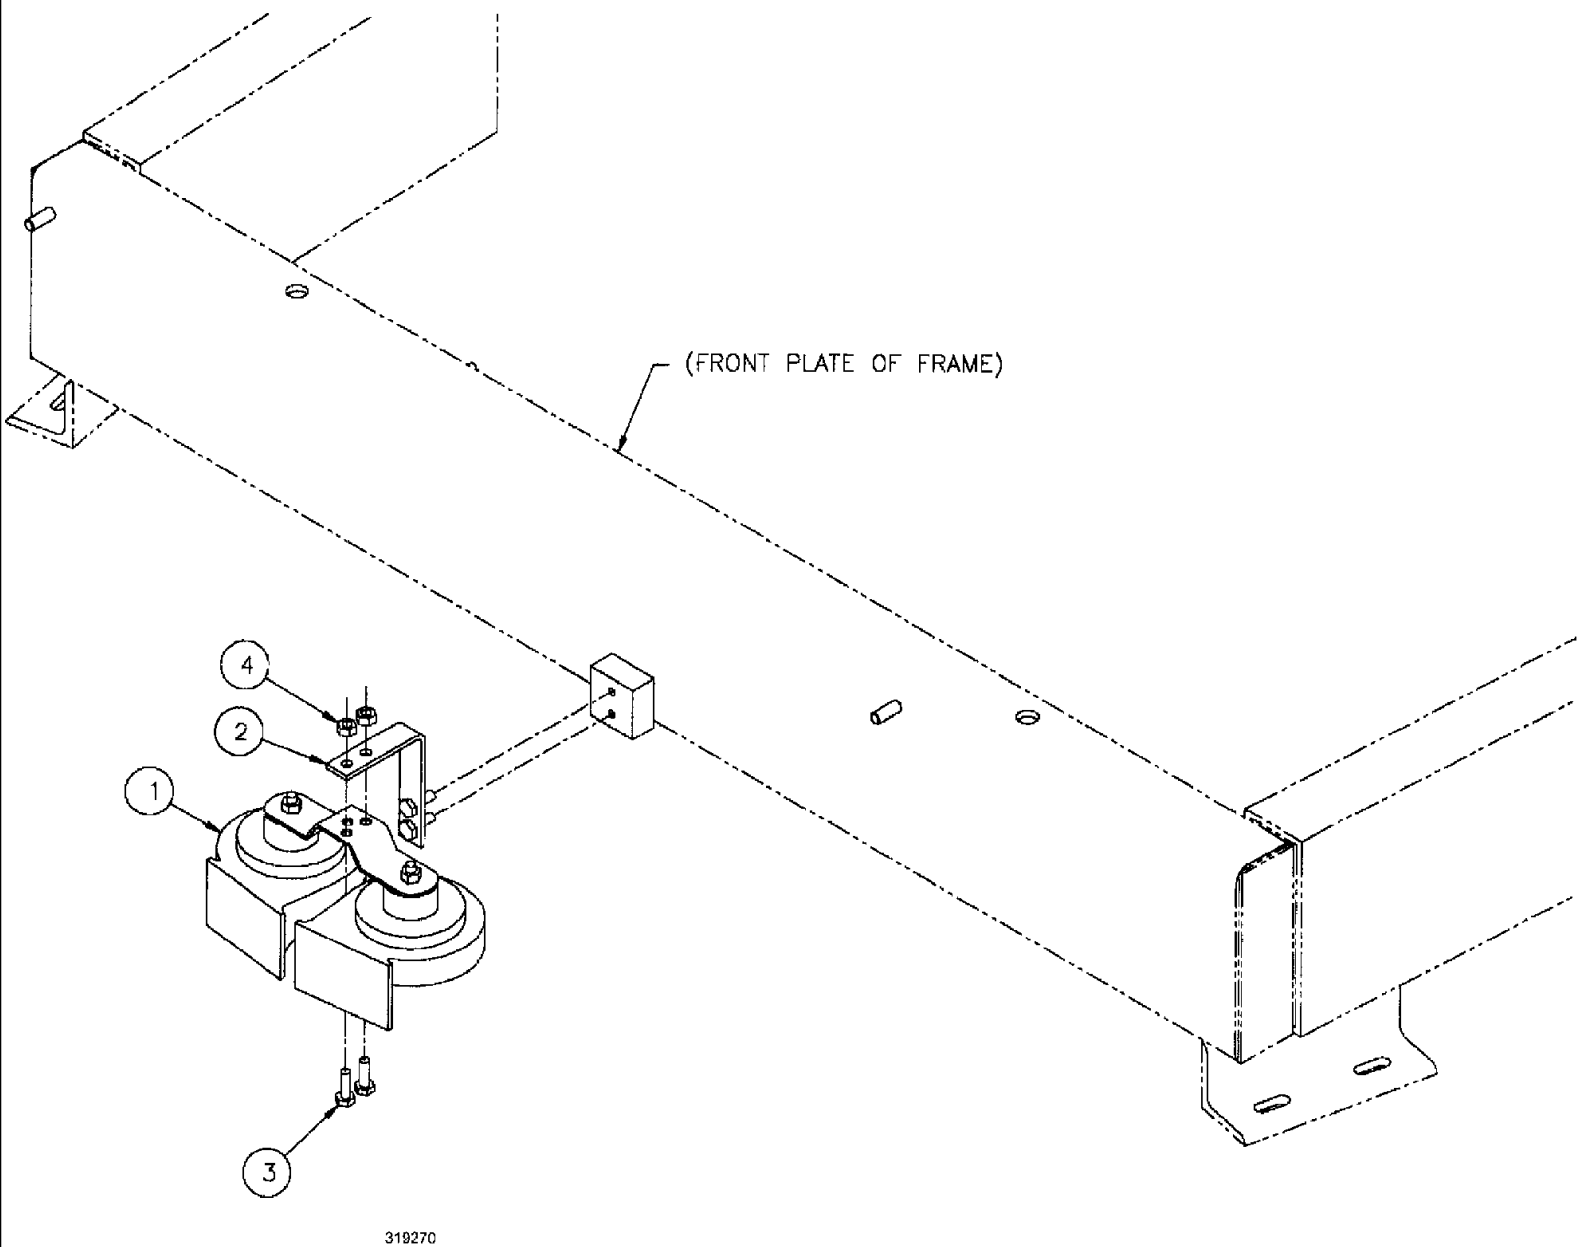

SPX3185 PATRIOT SPRAYER (10/02-)

04-014 SUSPENSION & FRAME - HORN GROUP, DUAL

сылка	Номер детали	Кол-во	Описание
1	BN66051	1	ASSEMBLY dual hi & low horns
2	BN319267	1	HORN, MOUNT, dual
3	413-412	4	BOLT, Hex, 1/4"-20 x 3/4", G5, Full Thd, hex head, 1/4-20 x .75, G5
4	231-4144	2	NUT, LOCK, 1/4"-20, GB,

Complete Part # BN319270 (Ref Only)