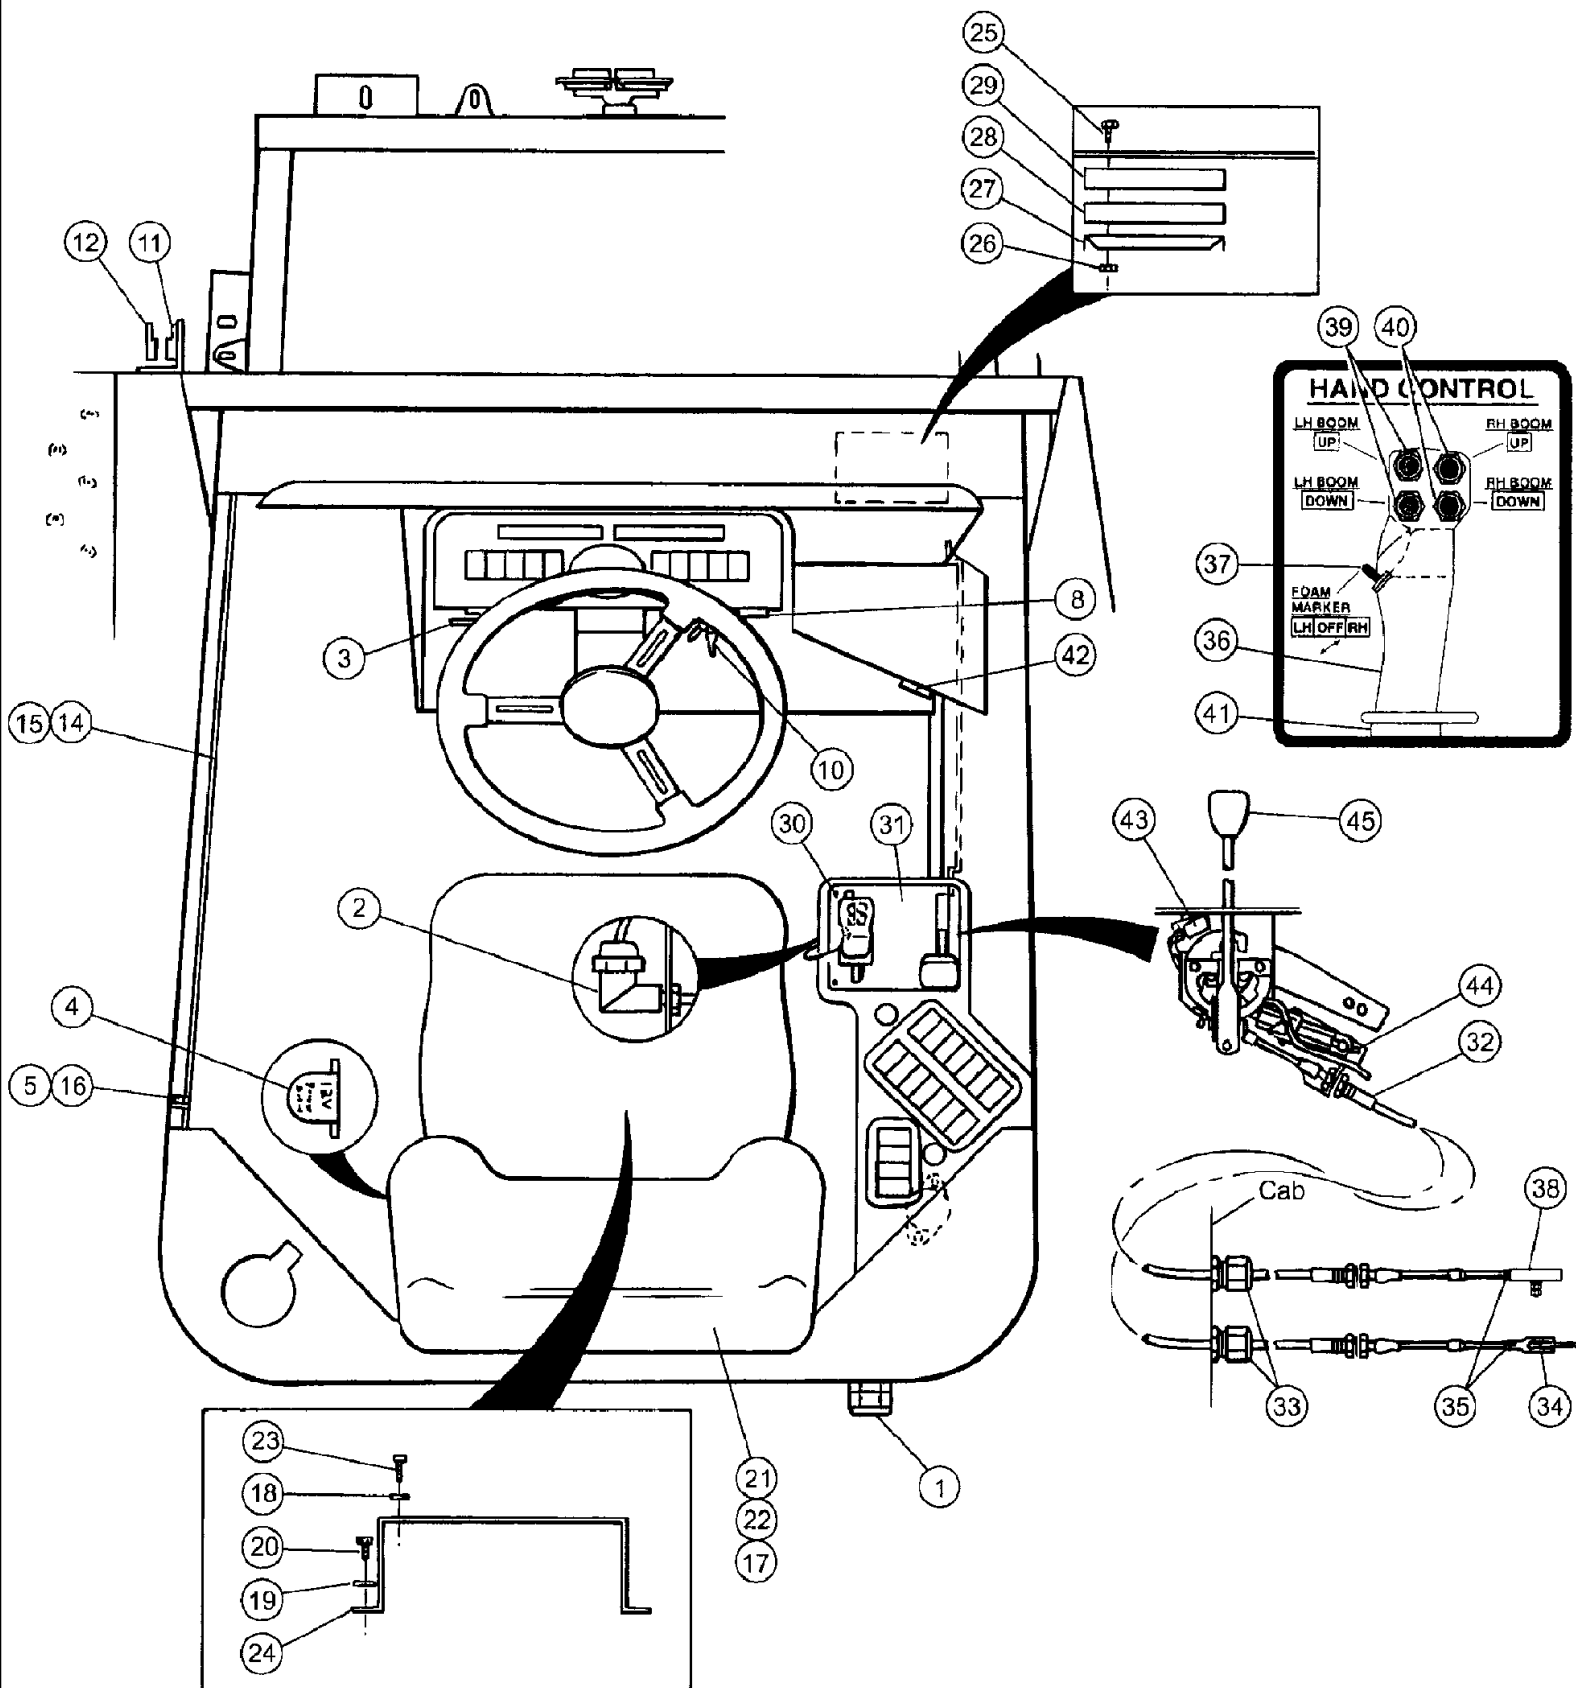

## 01-002 CAB INTERIOR - CONTROL PANELS

сылка	Номер детали	Кол-во	Описание
1	BN50795	4	NUT, hex, steel, #8-32
2	BN52046	4	BOLT, phillip, SS, PH, 8-32 x 1/2
3	BN52047	11	SCREW, phillip, SS, PH, #8 x 3/4
4	BN65931	10	PANEL, switch mount, end
5	BN65932	18	PANEL, swich mount, middle
6	BN65933	11	PLUG, switch mount panel
7	BN65934	5	SWITCH, single pole, on-off
8	BN65935	1	ACTUATOR, headlight switch, road lights
9	BN65936	2	ACTUATOR, floodlight switch
10	BN65937	1	ACTUATOR, domelight switch
11	BN311377	1	SWITCH, handle, on-off, parking brake
12	BN65940	1	SWITCH, handle, off-on-on , wiper
13	BN65943	1	LIGHT, cluster, LH, 6
	BN301816	6	BULB, 12V
	BN301817	6	SOCKET, bulb
14	BN65944	1	LIGHT, cluster, RH, 6
	BN301816	6	BULB, 12V
	BN301817	6	SOCKET, bulb
15	BN65946	1	ACTUATOR, hazard warning
16	BN67305	1	TACHOMETER, 0-4000
	BN301813	1	BULB, 12V
	BN301814	1	SOCKET, bulb
	BN301815	1	LIGHT, filter lamp, green
17	BN68649	1	PANEL, INSTRUMENTS, dash,
	BN319894	6	FASTENER, "U" fastener, #8 SCR/.12 panel
18	BN65934	3	SWITCH, single pole, on-off, boom shutoff
	BN65938	3	ACTUATOR, switch, boom shutoff
19	BN65934	1	SWITCH, single pole, on-off, liquid pump
20	BN65938	1	ACTUATOR, switch, liquid pump
21	BN65942	6	SWITCH, handle, on-off-on, inner outer boom fold, boom height sparge axle adj.
	BN302318	1	TOOL, switch removal
22	BN310117	1	PLATE, MOUNT, 14GA, HRS 6.5 x 7.75
	BN319894	4	FASTENER, "U" FASTENER, #8 SCR/.12 panel
23	BN301708	1	KNOB, CONTROL PRESSURE, foam marker
24	BN66267	1	PLATE, MOUNT, 14GA. HRS 3.37 x 5.62
	BN319894	4	FASTENER, "U" FASTENER, #8 SCR/.12 panel
25	BN67971	6	FASTENER, #8 tinnerman
26	342465A1	1	SWITCH, ASSEMBLY, range select