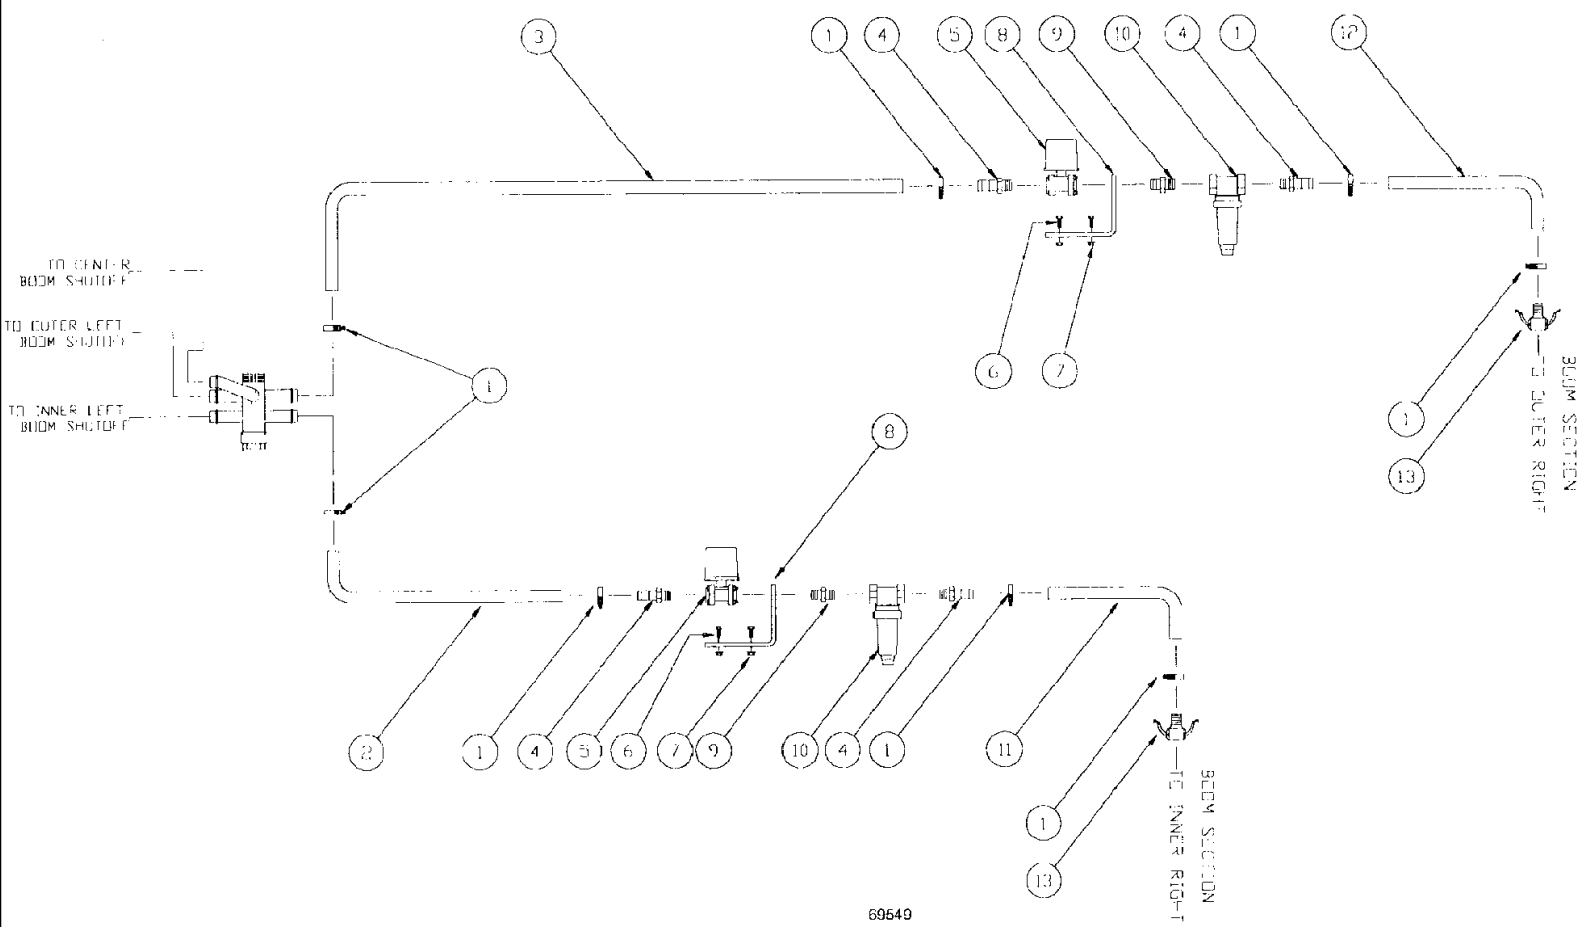

сылка	Номер детали	Кол-во	Описание
1	BN75990	8	CLAMP, SS, #16.81 to 1.5 A
2	BN53758	1	HOSE, HOSE, 1" EPDM, 222.0"
3	BN67565	1	HOSE, HOSE, 1" EPDM x 350.00"
4	BN53476	4	FITTING, BARB, poly, 1" NPT x 1" HS
5	BN69620	2	VALVE, BALL VALVE ASSEMBLY
6	413-412	4	BOLT, Hex, 1/4"-20 x 3/4", G5, Full Thd, hex head, 1/4-20 x .75, G5
7	231-4144	4	NUT, LOCK, 1/4"-20, GB,
8	BN24083	2	PLATE, MOUNTING, MNT., 7GA HRS 3.0 x 5.75/2
9	BN73648	2	NIPPLE, LUBE, poly pipe, short, 1"
10	BN73681	2	FILTER, STRAINER, STRAINER ASSEMBLY, 1", 50 mesh
11	BN53871	1	HOSE, 1" EPDM x 18.0"
12	BN53845	1	HOSE, EPDM, 1" x 108"
13	BN53668	2	COUPLING, CPLR, 1"FML, HS SHK