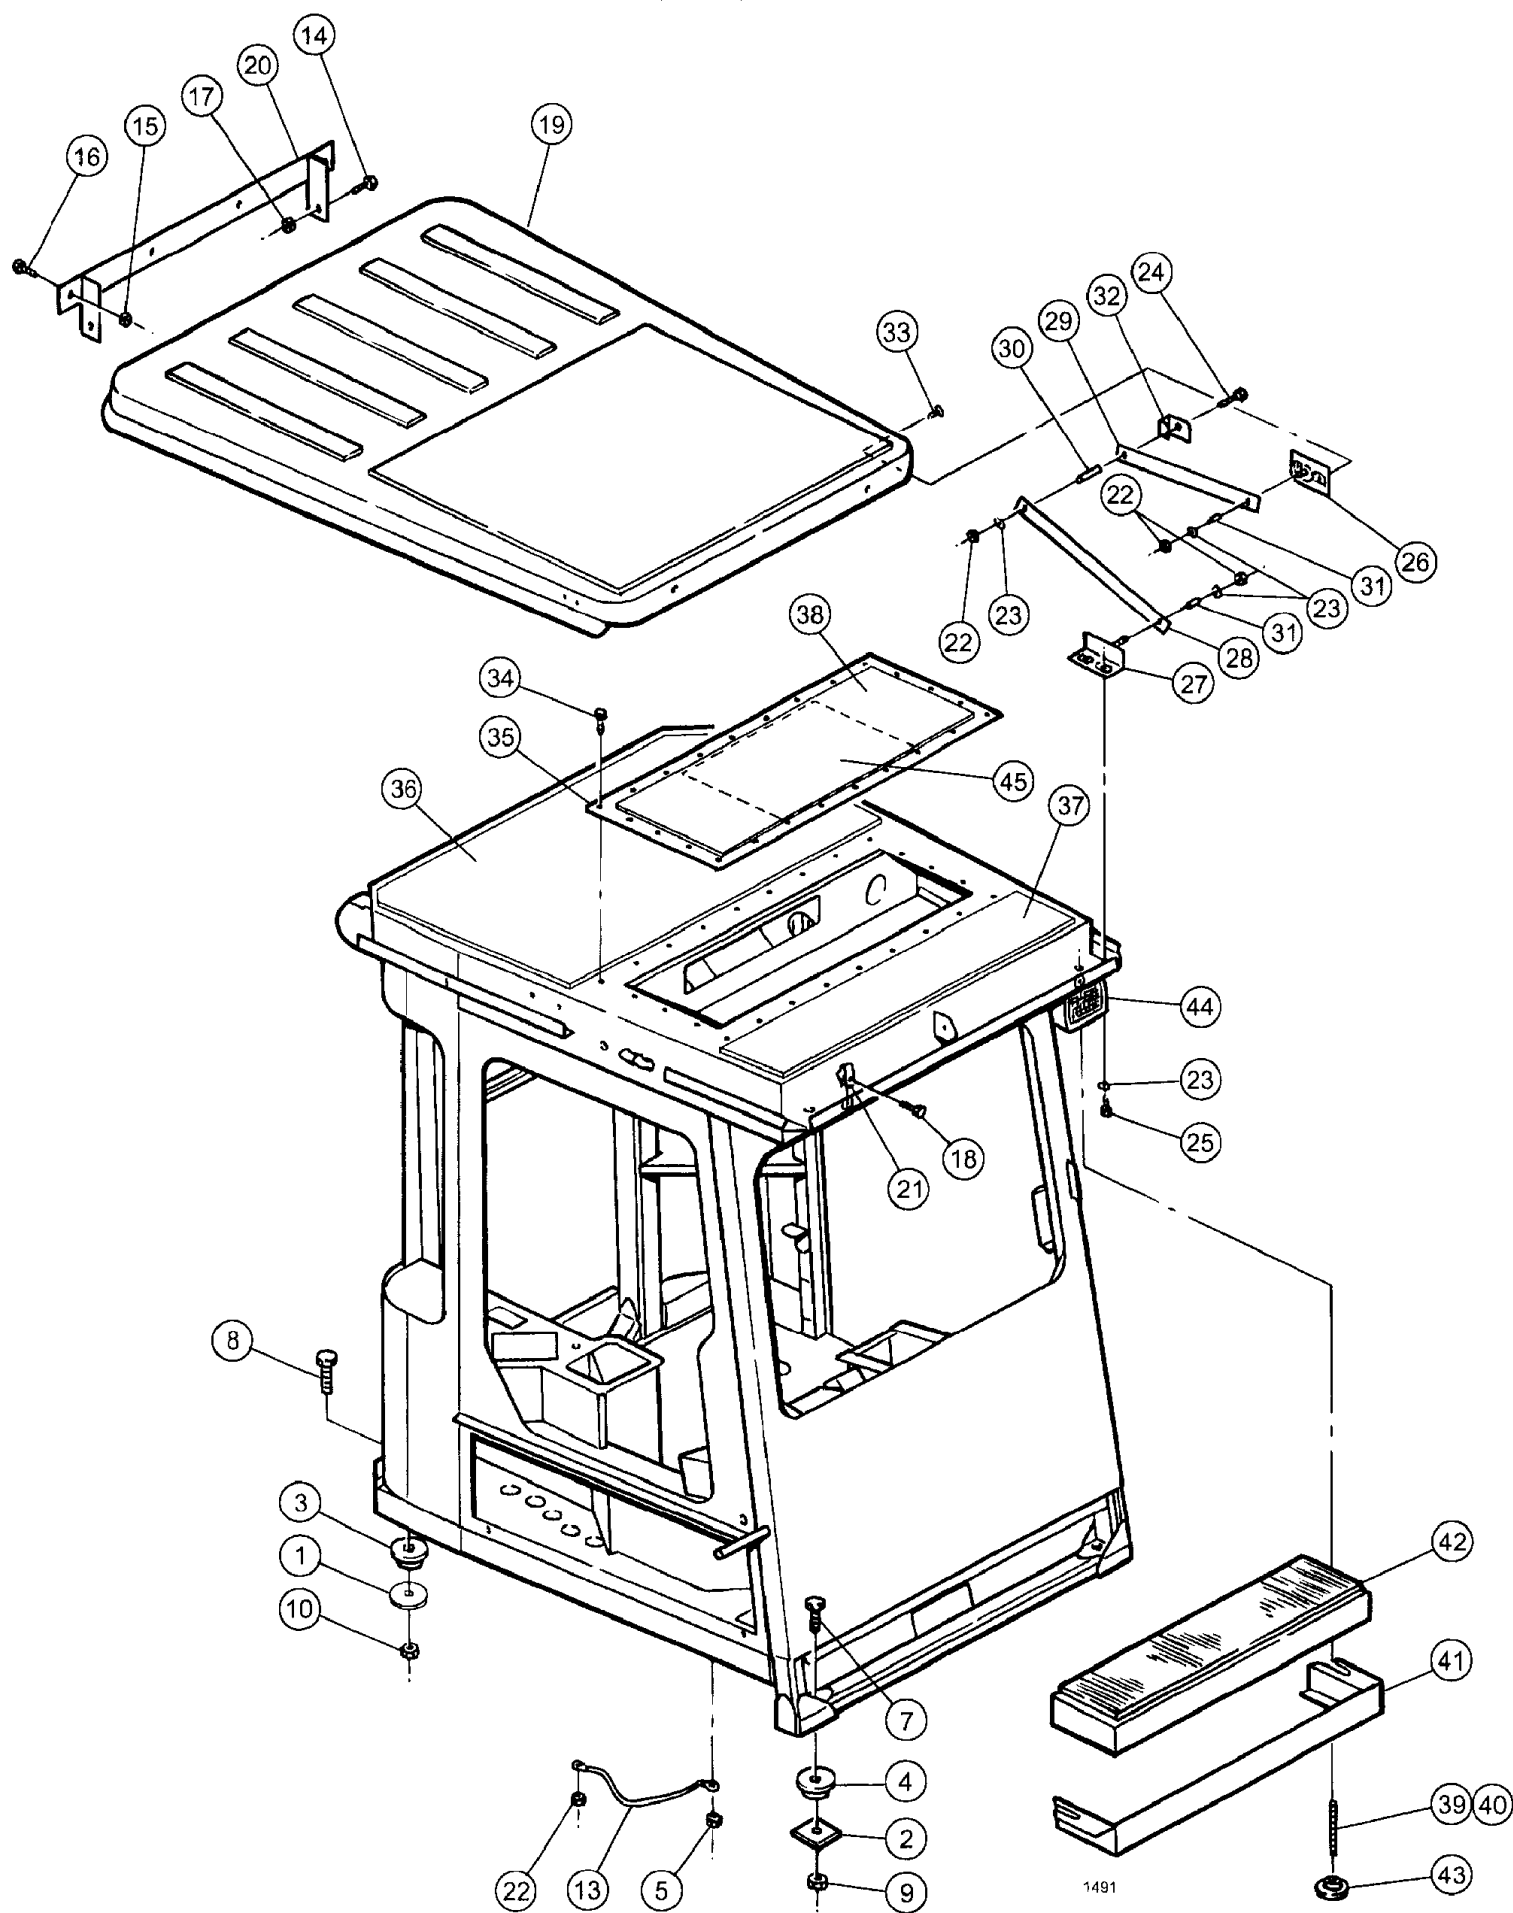

SPX3185 PATRIOT SPRAYER (10/02-)

02-002 CAB EXTERIOR - ROOF & CAB MOUNT

сылка	Номер детали	Кол-во	Описание
1	BN63818	4	WASHER, 7GA, 304 .81 x 2.75
2	BN29209	2	WASHER, 2.25 x 2.25 x 7GA, HR
3	BN29242	2	ISOLATOR, rubber, 3/4" bore
4	BN29243	2	ISOLATOR, rubber, 1/2" bore
5	BN50061	1	NUT, whiz lock, 3/8-16, UNC
7	BN50792	2	BOLT, hex head, 1/2-13 x 5, 8
8	BN50988	2	BOLT, hex head, 3/4-10 x 3.5, 8
9	BN50998	2	NUT, LOCK, 1/2-13 TOP, 8, PL
10	BN50999	2	NUT, LOCK, 3/4-10 TOP, 8, PL
13	BN69830	2	CABLE, chassis ground
14	2403262	2	hex head, 3/8-16 x 1, SS
15	BN50057	4	NUT, whiz lock, 5/16-18, SS
16	BN50222	4	BOLT, 5/16-18 x .75, TH, SS
17	BN50759	2	NUT, 3/8-16, HX, NY, SS
18	BN50248	2	BOLT, 3/8-16 x 1, TH, SS
19	BN311759	1	ROOF, cab
20	BN67226	1	HINGE, half weldment
21	BN69828	2	NUT, U, 3/8-16
22	BN50051	6	NUT, whiz, 1/4"-20, UNC
23	BN50137	16	WASHER, flat plated, 1/4
24	BN50446	1	BOLT, hex head, 1/4-20 x 1.25, 5, PL
25	BN50205	4	BOLT, 1/4-20 x 5/8, 5, TH
26	BN68325	2	PLATE, upper, WLDT
27	BN68326	2	PLATE, upper, WLDT
28	BN68327	2	SUPPORT, BRACE lower
29	BN68328	2	SUPPORT, BRACE lower
30	BN68329	2	BUSHING,
31	BN68330	4	BUSHING,
32	BN68331	2	LOCK, STOP,
33	BN314570	4	BOLT, 1/4-20 x 3/8, TH SS
34	413-68	24	BOLT, Hex, 3/8"-16 x 1/2", G5, Full Thd, hex head, 3/8-16 X .5, G5, Part availabe only through Case's Global After Sales Organization.
35	BN304231	1	PANEL, ROOF access
	BN304228	1	RUBBER SEAL, 1/4 x 3/4 x 43.5
	BN304229	1	RUBBER SEAL, 1/4 x 3/4 x 45.75
	BN304230	2	RUBBER SEAL, 1/4 x 3/4 x 19
36	BN304240	1	INSULATOR, RUBBER, cab roof, RR
37	BN304239	1	INSULATOR, RUBBER, cab roof, FR
38	BN304232	1	INSULATOR, RUBBER, access panel
39	BN22055	2	ROD, 3/8-16, SS TH, 2.38,
40	BN50062	4	NUT, whiz lock, 3/8-16, SS
41	BN65271	1	RETAINER, WLDMT filter
42	BN326024	1	FILTER, FILTER cab, pesticide
43	BN65448	2	KNOB, 3/8"-16, F
44	BN66131	4	LAMP, FLOODLIGHT pedestal mount