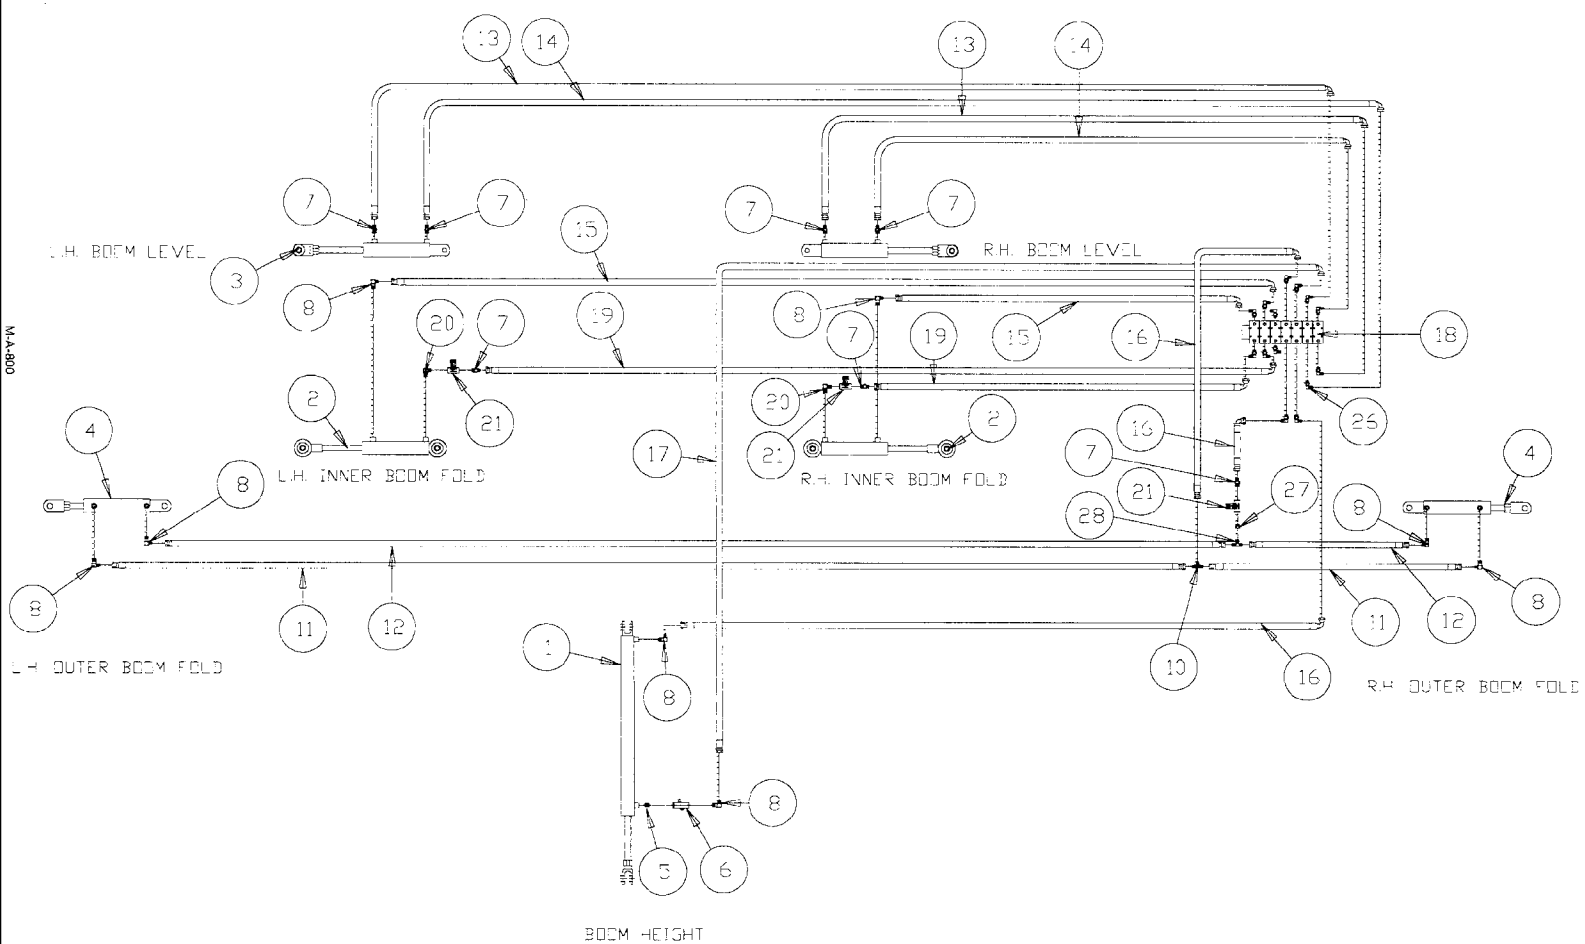

303002

сылка	Номер детали	Кол-во	Описание
1		2	CYLN, P.A.S., 1.12 x .75 x 9.5, see Figure 07-012
2	BN21866	2	ADAPTER, tee, 6SAE, -4JIC
3	BN304543	1	HOSE, HOSE, 1/4 x120, 4JIC-4JIC
4	BN303008	1	HOSE, HOSE, 1/4 x 112, 4JIC-4JIC
5	BN51591	4	ELBOW, ELBOW, 90, O-ring 37FL, 7/16-
6	BN314459	2	SLEEVE, SLEEVE hose, -24 x 82"
7	BN68494	1	HOSE, HOSE ASSEMBLY, 1/4 x 118 100R1
8	BN21422	1	TEE, 37 deg. flare
9	BN303012	1	HOSE, HOSE, 1/4 x 72, 4JIC-4JIC
10	BN53960	3	TEE, JIC 1/4-20 male, female
11	BN53714	1	FITTING, RDC, 3/4-16 x 7/16-20 JIC
12	BN51518	1	FITTING, 12MP-8MJ
13	BN304538	1	CLAMP, BRACKET, clamp hose
14	BN304664	1	CLAMP, CLAMP/vinyl, 1/2", double
15	BN303342	1	HOSE, HOSE ASSEMBLY, 1/4 ID x 52 100R1
17	413-444	2	BOLT, Hex, 1/4"-20 x 2 3/4", G5, hex head, 1/4-20 x 2.75, G5
18	231-4144	3	NUT, LOCK, 1/4"-20, GB,
22	413-412	1	BOLT, Hex, 1/4"-20 x 3/4", G5, Full Thd, hex head, 1/4-20 X .75, G5
23	BN304081	1	BLOCK, purge, cylinder
24	BN304544	2	HOSE, HOSE, 1/4 x 32, -4JIC-4JIC
25	BN304546	1	HOSE, HOSE, 1/4 x 188, -4JIC-4JIC
26	BN303009	1	HOSE, HOSE, 1/4 x 172, -4JIC-4JIC
27	BN303010	1	HOSE, HOSE, 1/4 x136, -4JIC-4JIC
28	BN22160	9	ELBOW, 90, 6SAE, -4JIC
29	231-4148	2	NUT, LOCK, 1/2"-13, GB, hex head, 1/2-13, TLN, GB
30	326-840	2	BOLT, Hex, 1/2"-13 x 2 1/2", G8,
31	3431 37A1	2	PIN, active susp. 785
32	BN21531	2	CAP, NUT, -4JIC
33	800-1112	4	RING, SNAP, M12, Ext, 12mm ext ret