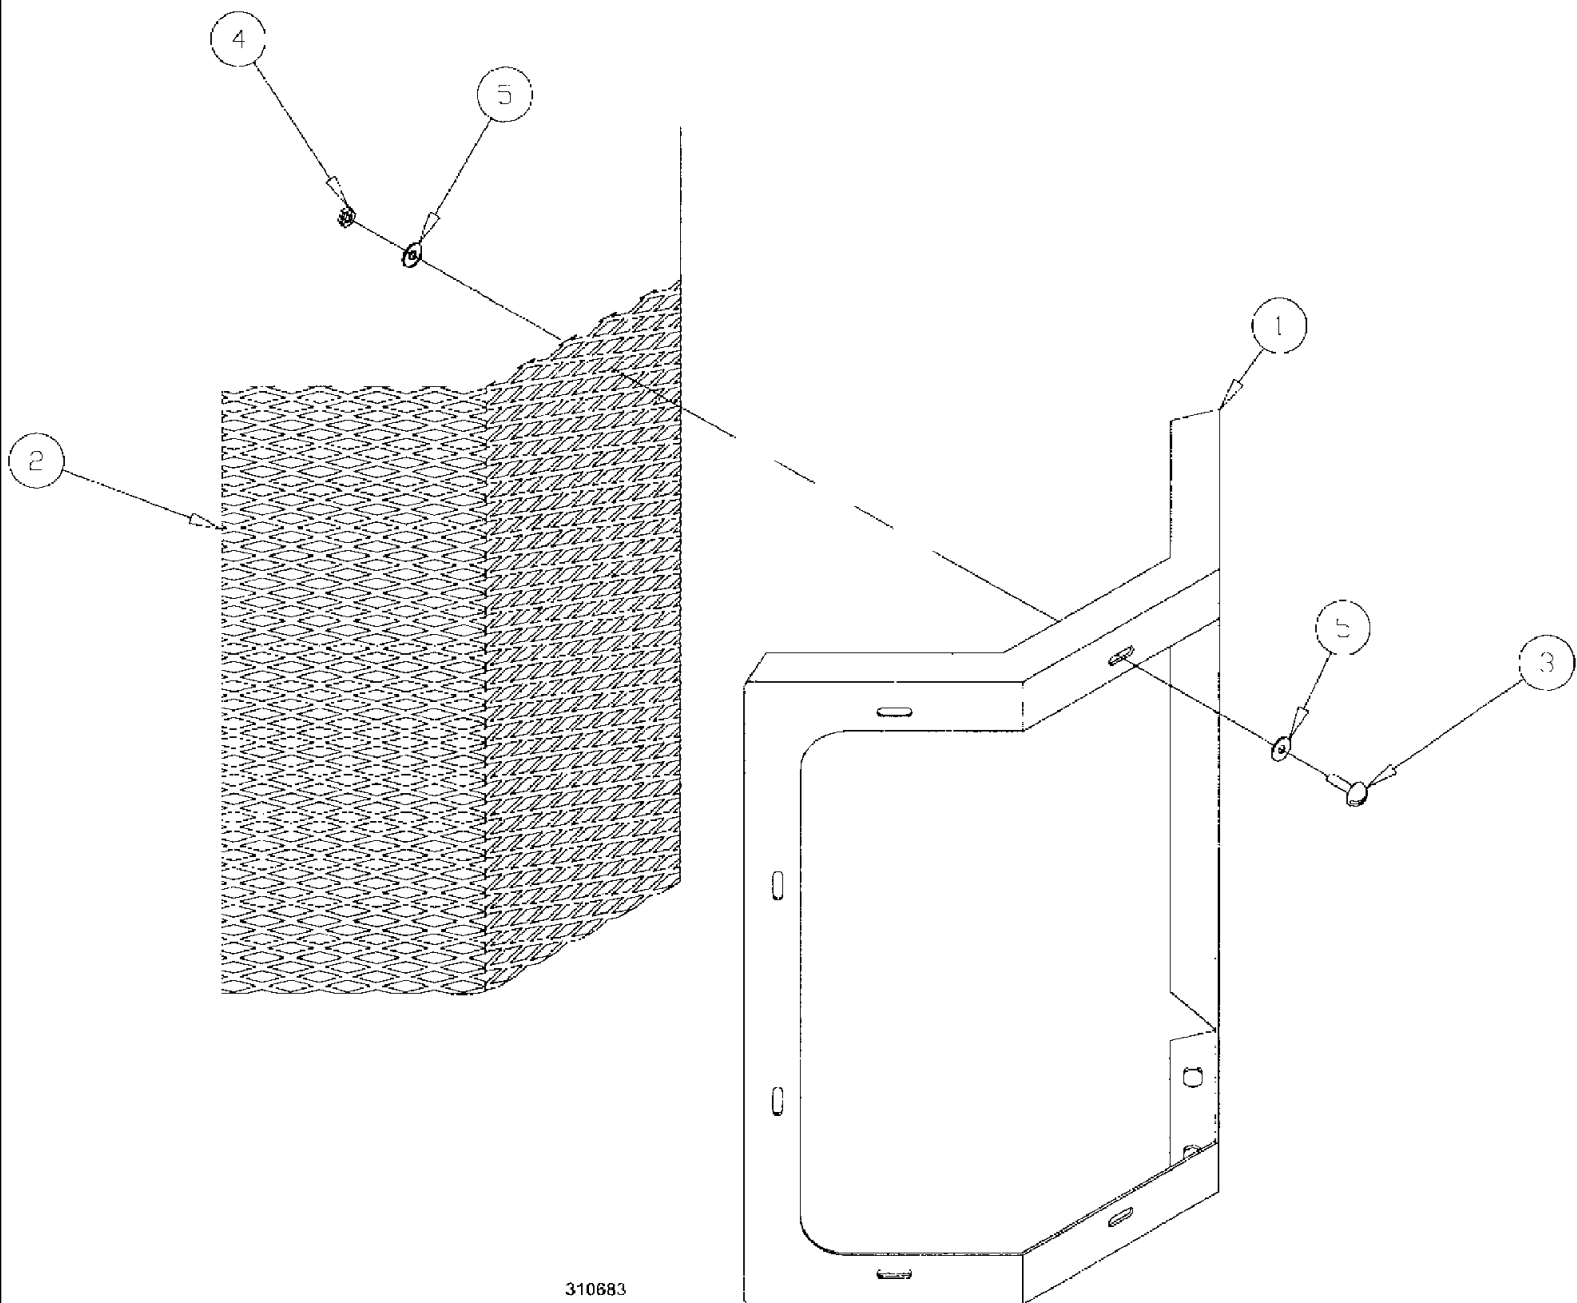

310683

SPX3185 PATRIOT SPRAYER (10/02-)

03-080 ENGINE - EXHAUST DEFLECTOR ASSEMBLY

сылка	Номер детали	Кол-во	Описание
1	BN310681	1	PLATE, MOUNTING, MOUNT, exhaust deflector
2	BN310682	1	SCREEN, SCREEN, expanded - SS
3	BN50205	10	BOLT, 1/4-20 x .625, TH, SS
4	BN50052	10	NUT, whiz lock, 1/4-20, SS
5	BN50138	20	WASHER, 1/4, FW, SS

Complete Part # BN310683 (Ref Only)