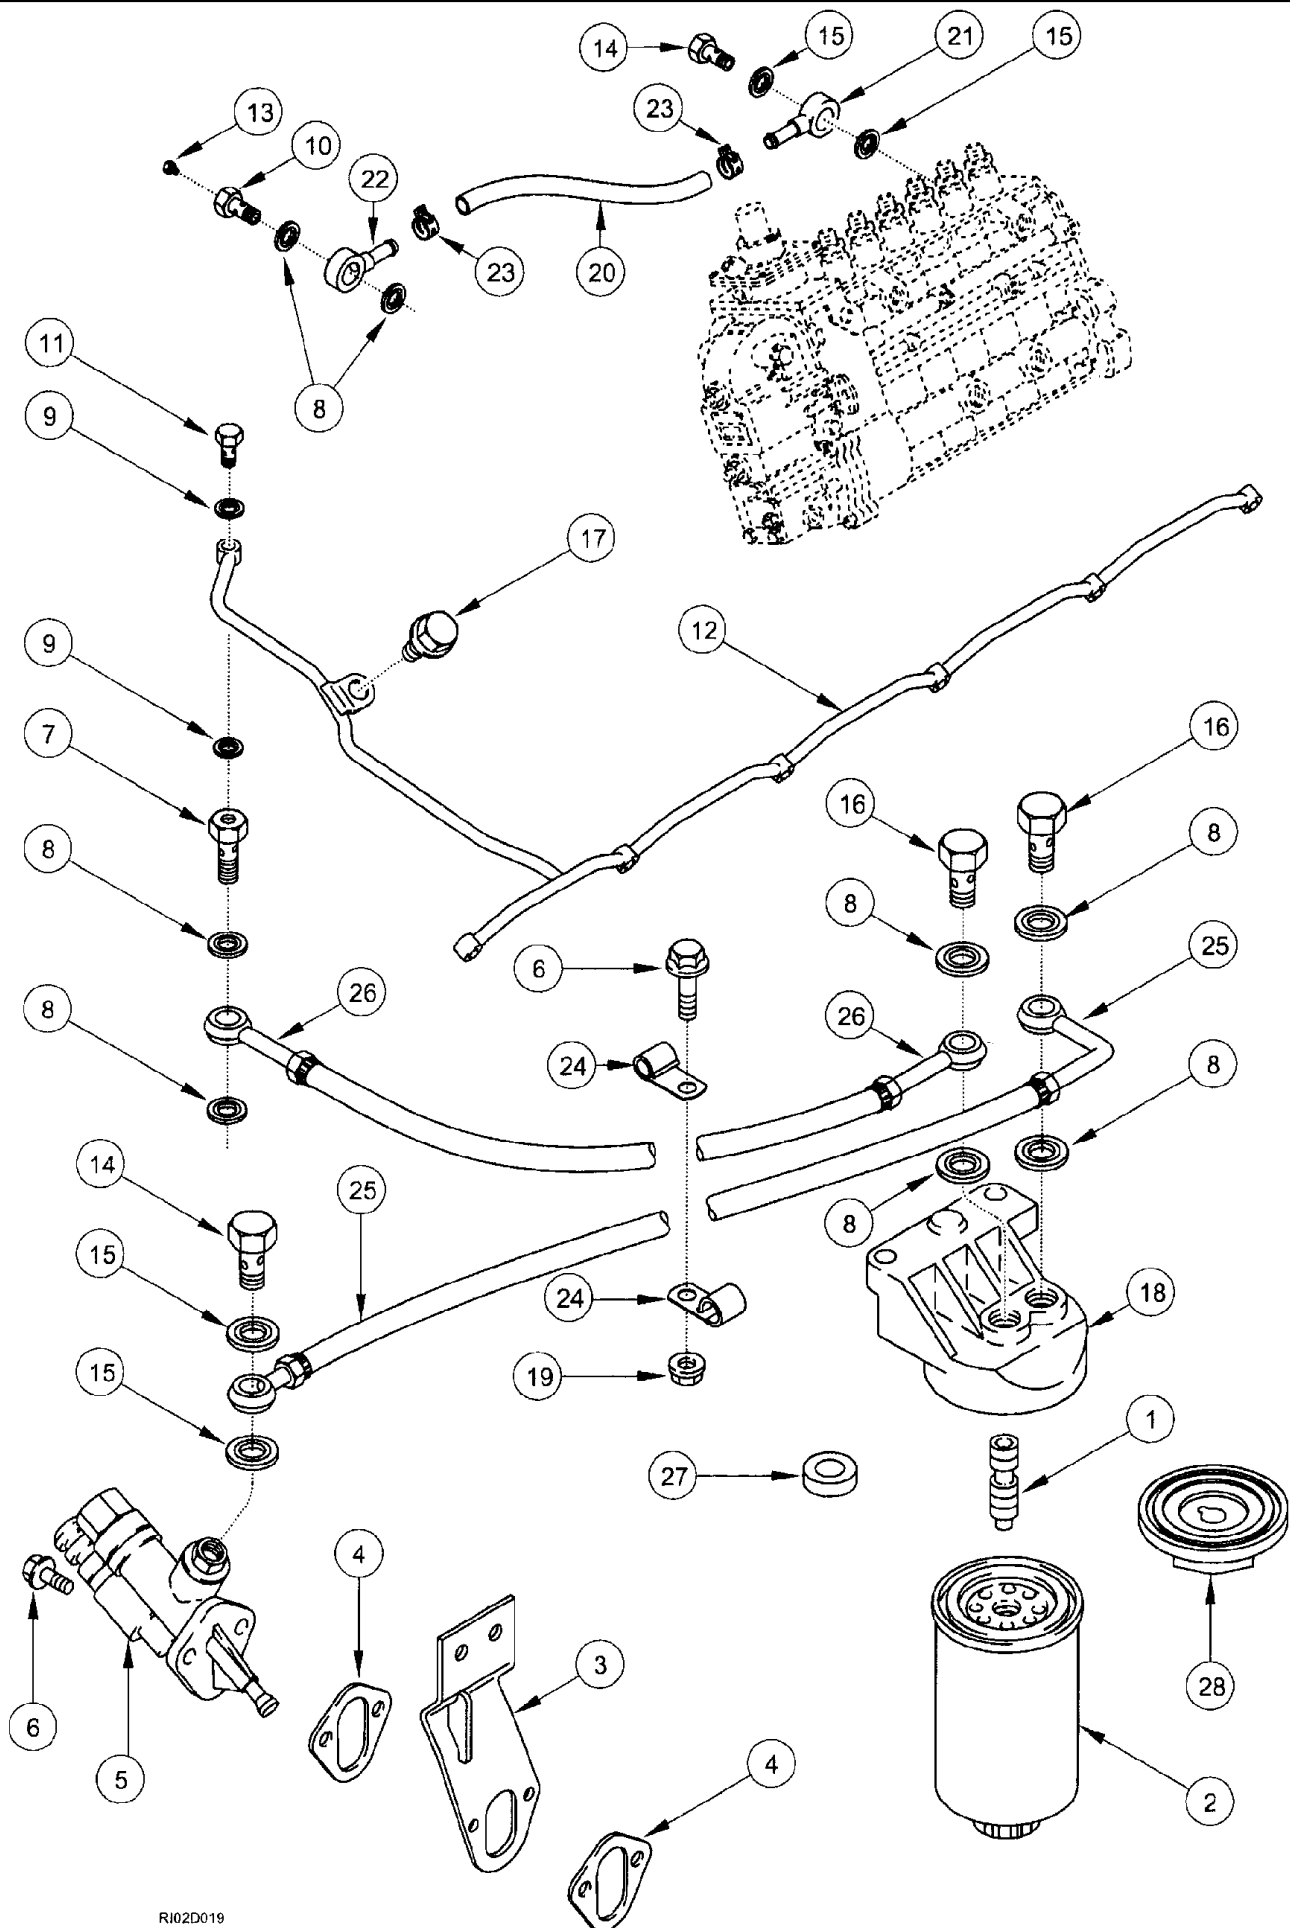

RI02D019

SPX3185 PATRIOT SPRAYER (10/02-)

03-058 ENGINE - FUEL FILTER & TRANSFER PUMP

сылка	Номер детали	Кол-во	Описание
1	J925955	1	ADAPTER, fuel filter
2	J286503	1	FILTER, FUEL, Single pkg qty. For multi pkg [qty.12] order J286503MP, fuel
3	J935435	1	BRACKET, solenoid
4	J939258	2	GASKET, mounting
5	J936316	1	PUMP, FUEL, lift, fuel
6	845-8025	3	BOLT, Hex Flg, M8 x 25, 8.8,
7	J281476	1	JACK SCREW, BOLT banjo connector
8	J935171	8	WASHER, SEALING, special, 12 x 19 x 1.5 mm
9	J918188	2	WASHER, sealing
10	J911446	1	BOLT, BANJO, M12 x 1.5 x 24,
11	J924726	1	BOLT, BANJO, check
12	J930847	1	MANIFOLD, TUBE fuel
13	J939570	1	SCREW, BLEED, hex, special, vent
14	J924725	2	BOLT, BANJO, connector
15	J918192	4	RING, PACKING, WASHER sealing, special, 14 x 20 x 1 mm
16	J903035	2	BOLT, BANJO, hex, 12 - 1.5 x 24 mm
17	844-8025	1	BOLT, Hex Flg, M8 x 25, 8.8,
18	J930969	1	CAP, HEAD fuel filter
19	825-2408	1	NUT, M8 x 1.25, Flg, CI 8,
20	J283594	1	HOSE (METRES), 8 ID x 350 mm (5/16 ID x 13-3/4 inch)
21	J911447	1	CONNECTOR, banjo, fuel return
22	J934476	1	FITTING, CONNECTOR banjo
23	J923527	2	CLAMP, band
24	515-23317	1	CLAMP, 1 1/4", Insul, 3/8" Bolt, P-type
25	J936885	1	HOSE, flexible, 1279 mm (50-11/32 inch)
26	J936886	1	HOSE, flexible, 1181 mm (46-1/2 inch)
27	J311919	1	SEAL, rectangular ring
28	J935487	1	COVER, filter head

Part available only through Case's Global After Sales Organization.