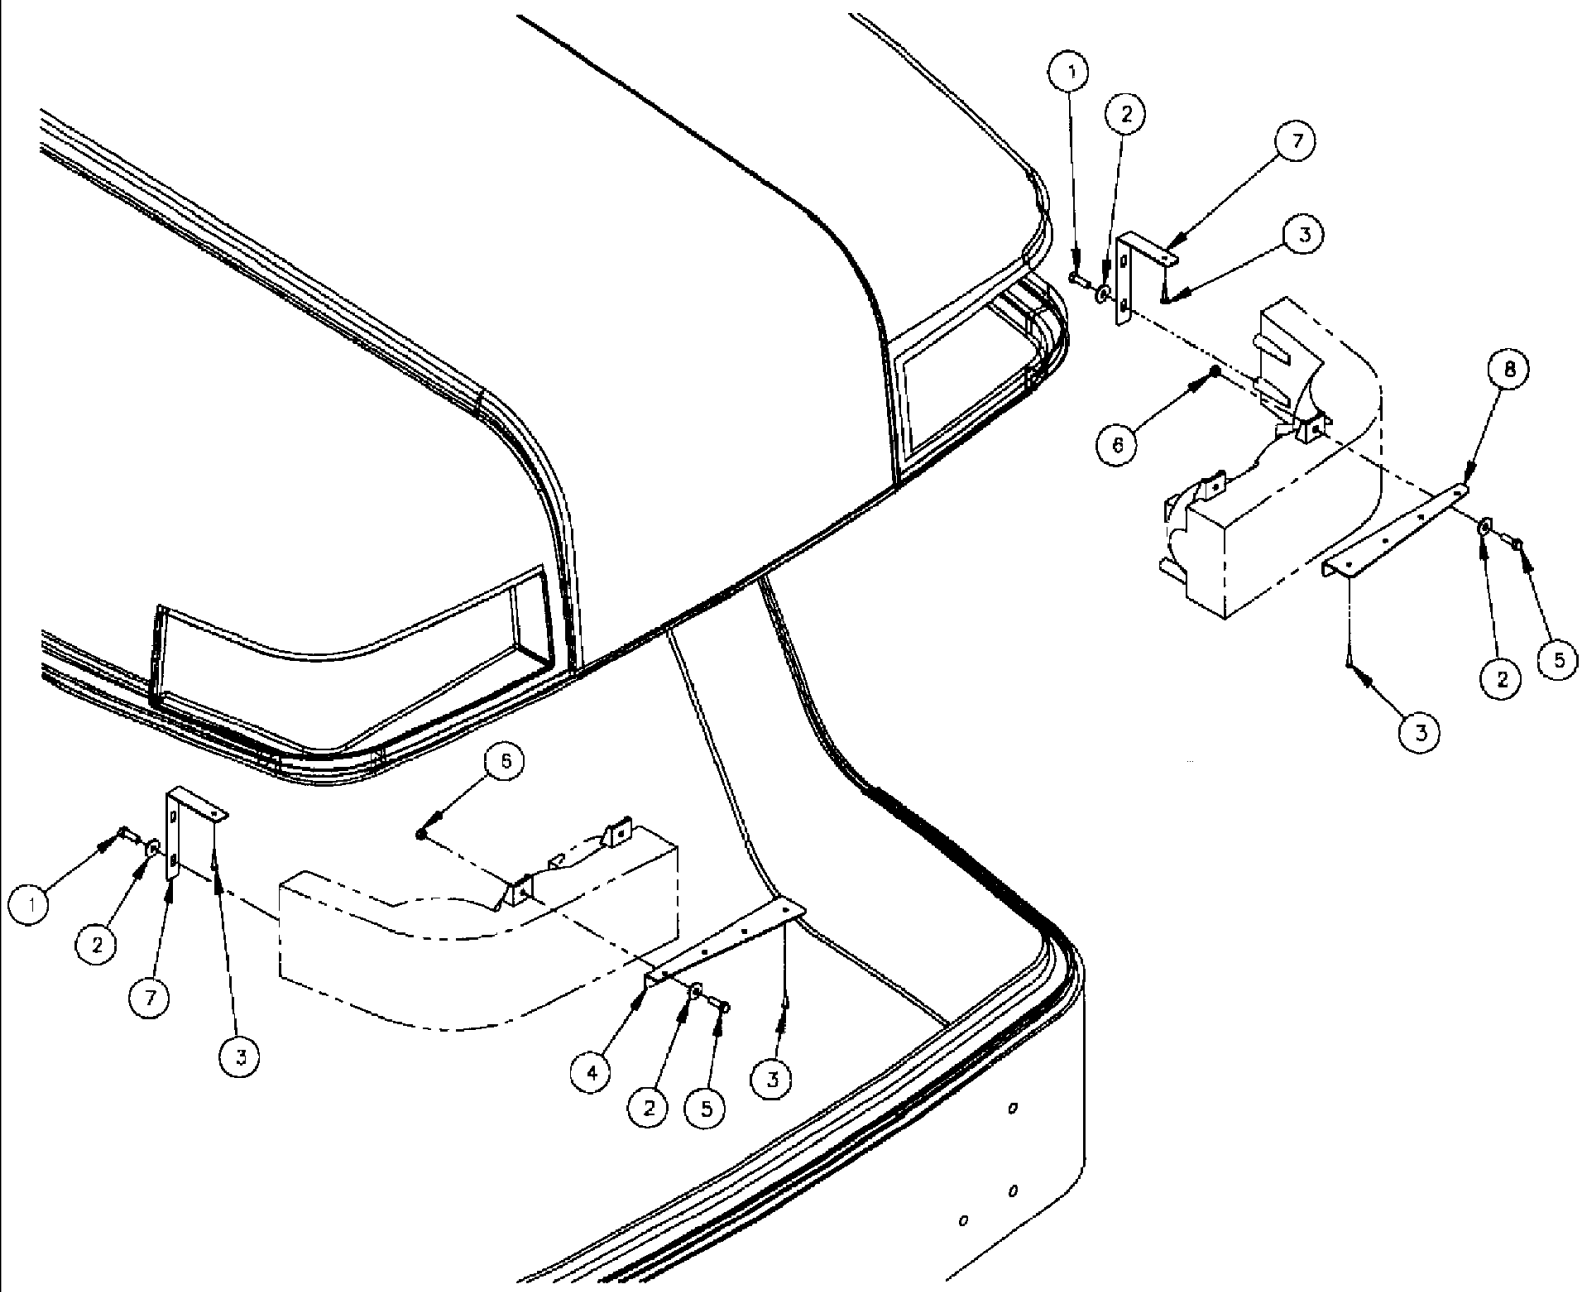

306487

SPX3185 PATRIOT SPRAYER (10/02-)

04-012 SUSPENSION & FRAME - HEADLIGHT MOUNT GROUP

сылка	Номер детали	Кол-во	Описание
1	614-6012	4	BOLT, Hex, M6 x 12, 8.8,
2	BN300496	8	WASHER, M6, FW, 10.9
3	BN303821	10	RIVET, steel, .18 x .57
4	BN303233	1	MOUNTING PARTS, headlamp, RH
5	814-6030	4	BOLT, Hex, M6 x 30, 8.8, hex head, M6-1 x 30, 8.8
6	832-46406	4	NUT, LOCK, M6 x 1, CI 8,
7	BN303231	2	MOUNTING PARTS, headlamp, back
8	BN303232	1	MOUNTING PARTS, headlamp, LH

Complete Part # BN306487 (Ref Only)