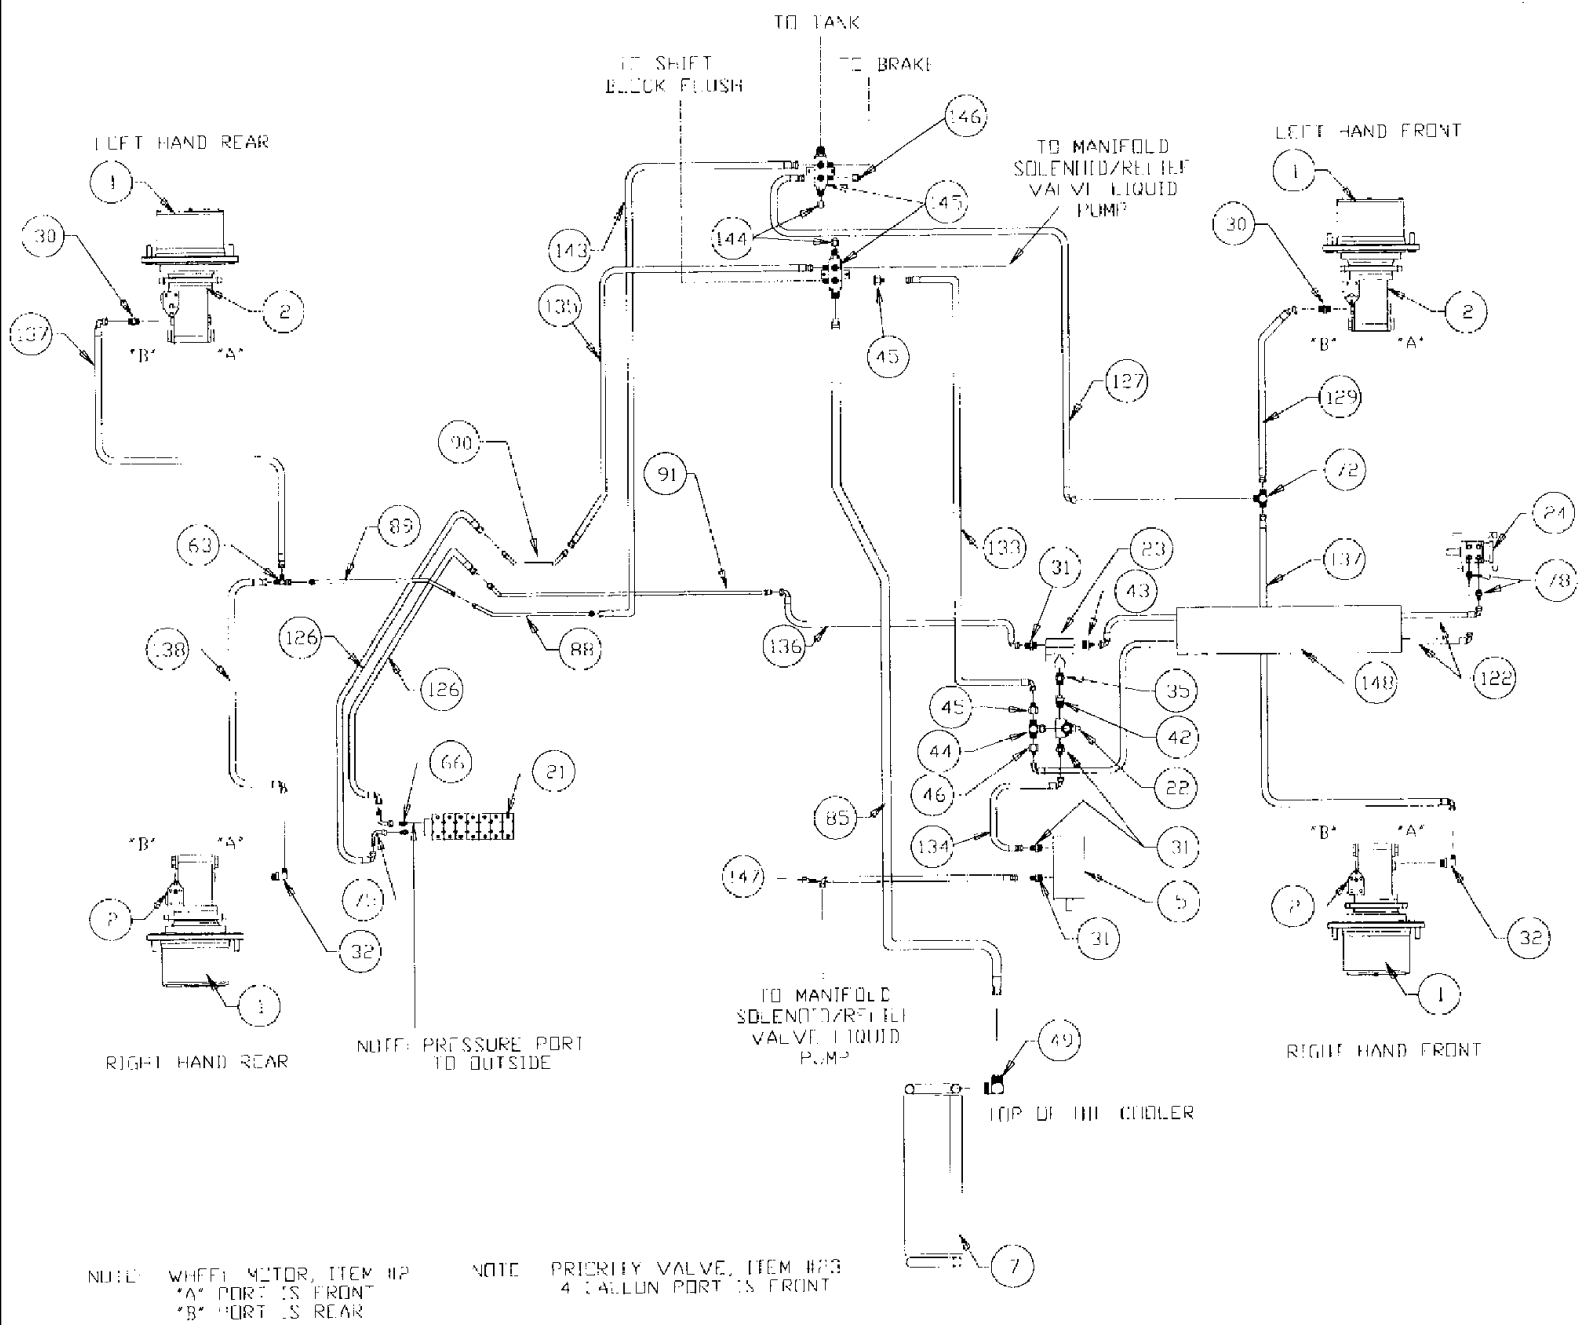

сылка	Номер детали	Кол-во	Описание
1			HUB power wheel, see Figure 05-002
	BN27372	4	CAP, CAP hub cover
2	BN25866	4	MOTOR, MOTOR wheel
	BN54033	4	O-RING, O-RING, between hub & wheel motor
	BN98186	4	SEAL, SEAL shaft
5	BN67039	1	PUMP, PUMP tandem gear, 1.29/1.08 CW
	BN98608	1	SEAL, SEAL shaft
	BN98609	1	KIT, REPAIR, KIT repair
7		1	COOLER hyd oil, see Figure 03-076
21		1	VALVE, 7 bank, see Figure 06-018
22	BN29234	1	VALVE, BY-PASS, relief
23	BN29237	1	VALVE, PRESSURE RELIEF, priority
24		1	ORBITROL steering, see Figure 01-008
30	BN67864	2	ADAPTER, ADAPTER, 1-1/16"-12 O-ring x 7/8-14 JIC
	BN98017	2	O-RING, #12
31	BN444003	4	FITTING, ADAPTER STR., 1-1/16-12 O-ring x 3/4-16 JIC
	BN98017	6	O-RING, #12
32	BN67865	2	ADAPTER, ADAPTER 90DRG 1-1/16"-12 O-ring x 7/8"-14 JIC
	BN98017	2	O-RING, #12
35	BN444001	1	FITTING, ADAPTER STR., 1-1/16-12 O-ring x 1-1/16-12 JIC
	BN98017	1	O-RING, #12
42	BN57224	1	FITTING, ADAPTER STR., 1-1/16-12 O-ring x 1-1/16-12 JIC
	BN98017	1	O-RING, #12
43	BN57225	1	FITTING, ADAPTER STR, 1-1/16-12 O-ring x 9/16-18 JIC
	BN98017	1	O-RING, #12
44	BN446032	1	TEE, 1-1/16-12 O-ring x 1-1/16-12 JIC
	BN98017	1	O-RING, #12
45	BN53715	1	FITTING, REDUCER, 1-1/16-12 female JIC x 3/4-16 male JIC
46	BN53716	1	FITTING, REDUCER, 1-1/16-12 female JIC x 9/16-18 male JIC
49	BN67881	1	ADAPTER, ADAPTER, 90D, 1" NPT x 1-5/16-12 JIC
63	BN69126	1	TEE, 1-1/16"-12 x 7/8-14 JIC
66	BN60440	2	ADAPTER, STR., 9/16-18 O-ring x 3/4-16 JIC
	BN98019	2	O-RING, #6
72	BN22159	1	TEE, 3/4-16 JIC
75	BN53707	2	FITTING, ELBOW, 90 DEG 3/4-16 JIC
78	BN57226	2	ADAPTER, 3/4-16 O-ring X 9/16-18 JIC
	BN98018	2	O-RING, #8
85	BN69783	1	HOSE, HOSE return 1" ID x 66"
86	BN75990	2	CLAMP, #16
88	BN67650	1	HOSE ASSY., TUBE steel 3/4"
89	BN67649	1	HOSE ASSY., TUBE steel 3/4"
90	BN65100	1	TUBE, TUBE steel 1/2"
91	BN65101	1	TUBE, TUBE steel 1/2"
122	BN68851	2	HOSE ASSY., 3/8" x 80"
125	BN58116	1	HOSE, HOSE ASSEMBLY, 1/2" x 20"