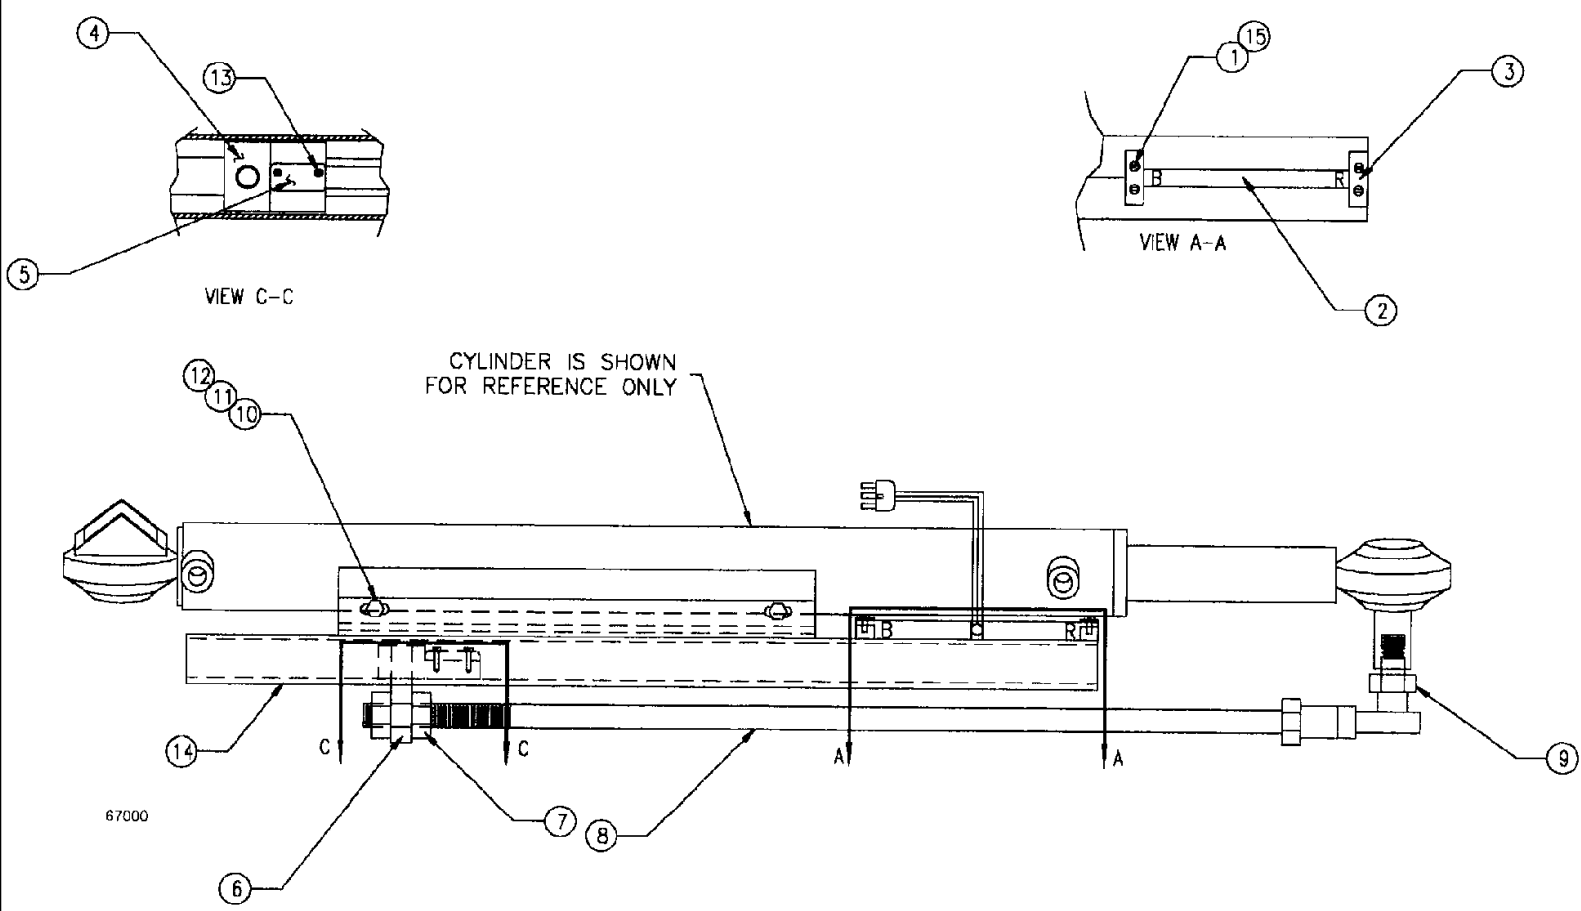

SPX3185 PATRIOT SPRAYER (10/02-)

07-006 CYLINDERS - SWITCH MOUNTING - SELF CENTERING (90° BOOM)

сылка	Номер детали	Кол-во	Описание
1	BN67419	4	BOLT, slot head, 8-32 x .38
2	BN315230	1	SWITCH, proximity autocenter
3	BN67416	2	MOUNTING PARTS, tab switch
4	BN66995	1	ACTUATOR, slide block
5	BN66993	1	ACTUATOR, magnetic
6	BN67001	1	ROD, eye .625
7	BN50083	4	NUT, NUT hex, 5/8-18, SS
8	BN67262	1	ROD, threaded, 5/8-18
9	BN67261	1	ROD, eye .625
10	BN50054	4	NUT, NUT hex, 1/4-20, SS
11	BN50671	4	BOLT, 1/4-20 x 1.0, SS
12	BN50140	4	WASHER, spring lock, 1/4, SS
13	BN67421	2	SCREW, #6 x .56 type AB
14	BN67417	1	TUBE, wldt switch

Complete Part # BN67000 (Ref Only)