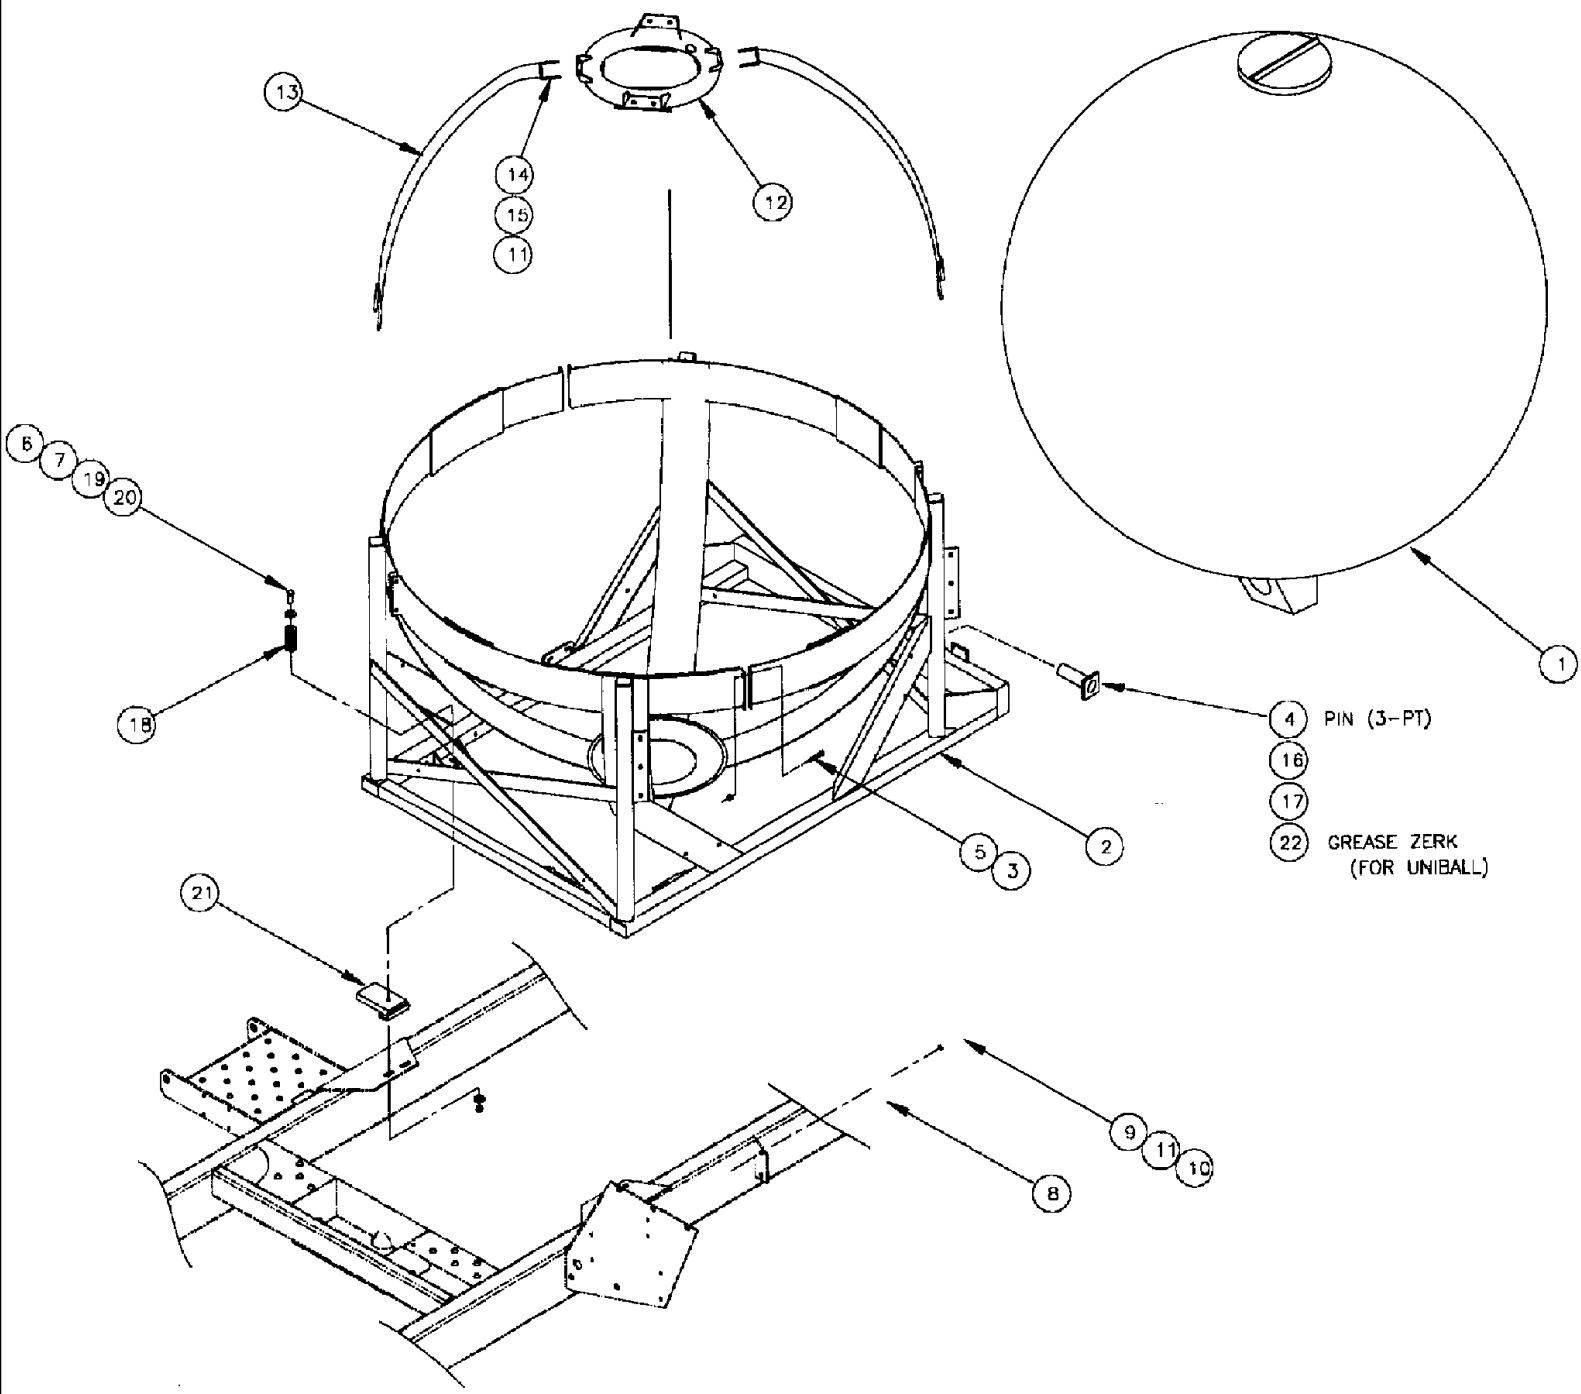

342360A1

сылка	Номер детали	Кол-во	Описание
1		1	ASSEMBLY tnk, 750 gal, sph, gry, see Figure 9-21
2	BN319676	1	ASSEMBLY basket, 3PT, w/rubr
3	BN50267	8	BOLT, hex head, 3/8-16 x 2, SS
4	BN300279	1	PIN, weldment
5	231-4146	8	NUT, LOCK, 3/8"-16, GB, hex head, 3/8-16, TLN, GB
6	231-4148	2	NUT, LOCK, 1/2"-13, GB, hex head, 1/2-13, TLN, GB
7	BN50151	4	WASHER, 1/2, FW, G5
8	BN322048	1	VALVE, support
9	BN50254	2	BOLT, hex, head, 3/8-16 x 1, SS
11	BN50146	34	WASHER, 3/8, FW, SS
12	BN319677	1	RETAINER, ASSEMBLY retainer, sphr baskt
13	BN319351	4	STRAP, STRAP, tank retainer
14	BN312959	8	U-BOLT, 3/8 2.06 ID
15	BN50759	16	NUT, 3/8-16, NLN, SS
16	BN148976	1	PIN, ROLL, 1/4 x 1-3/4
17	BN2298335	1	WASHER, WASHER, hardened, 1-1/4
18	BN312850	2	SPRING, 1" ID x 4", LG-DIE
19	413-8104	2	BOLT, Hex, 1/2"-13 x 6 1/2", G5, hex head, 1/2-13 x 6.5, G5
20	BN50157	2	WASHER, 3/4, FW, G5
21	BN319880	2	SPACER, WLDMT spacer sphr baskt
22	BN10465	1	NIPPLE, LUBE, ZERK grease 1/4", 28 str.