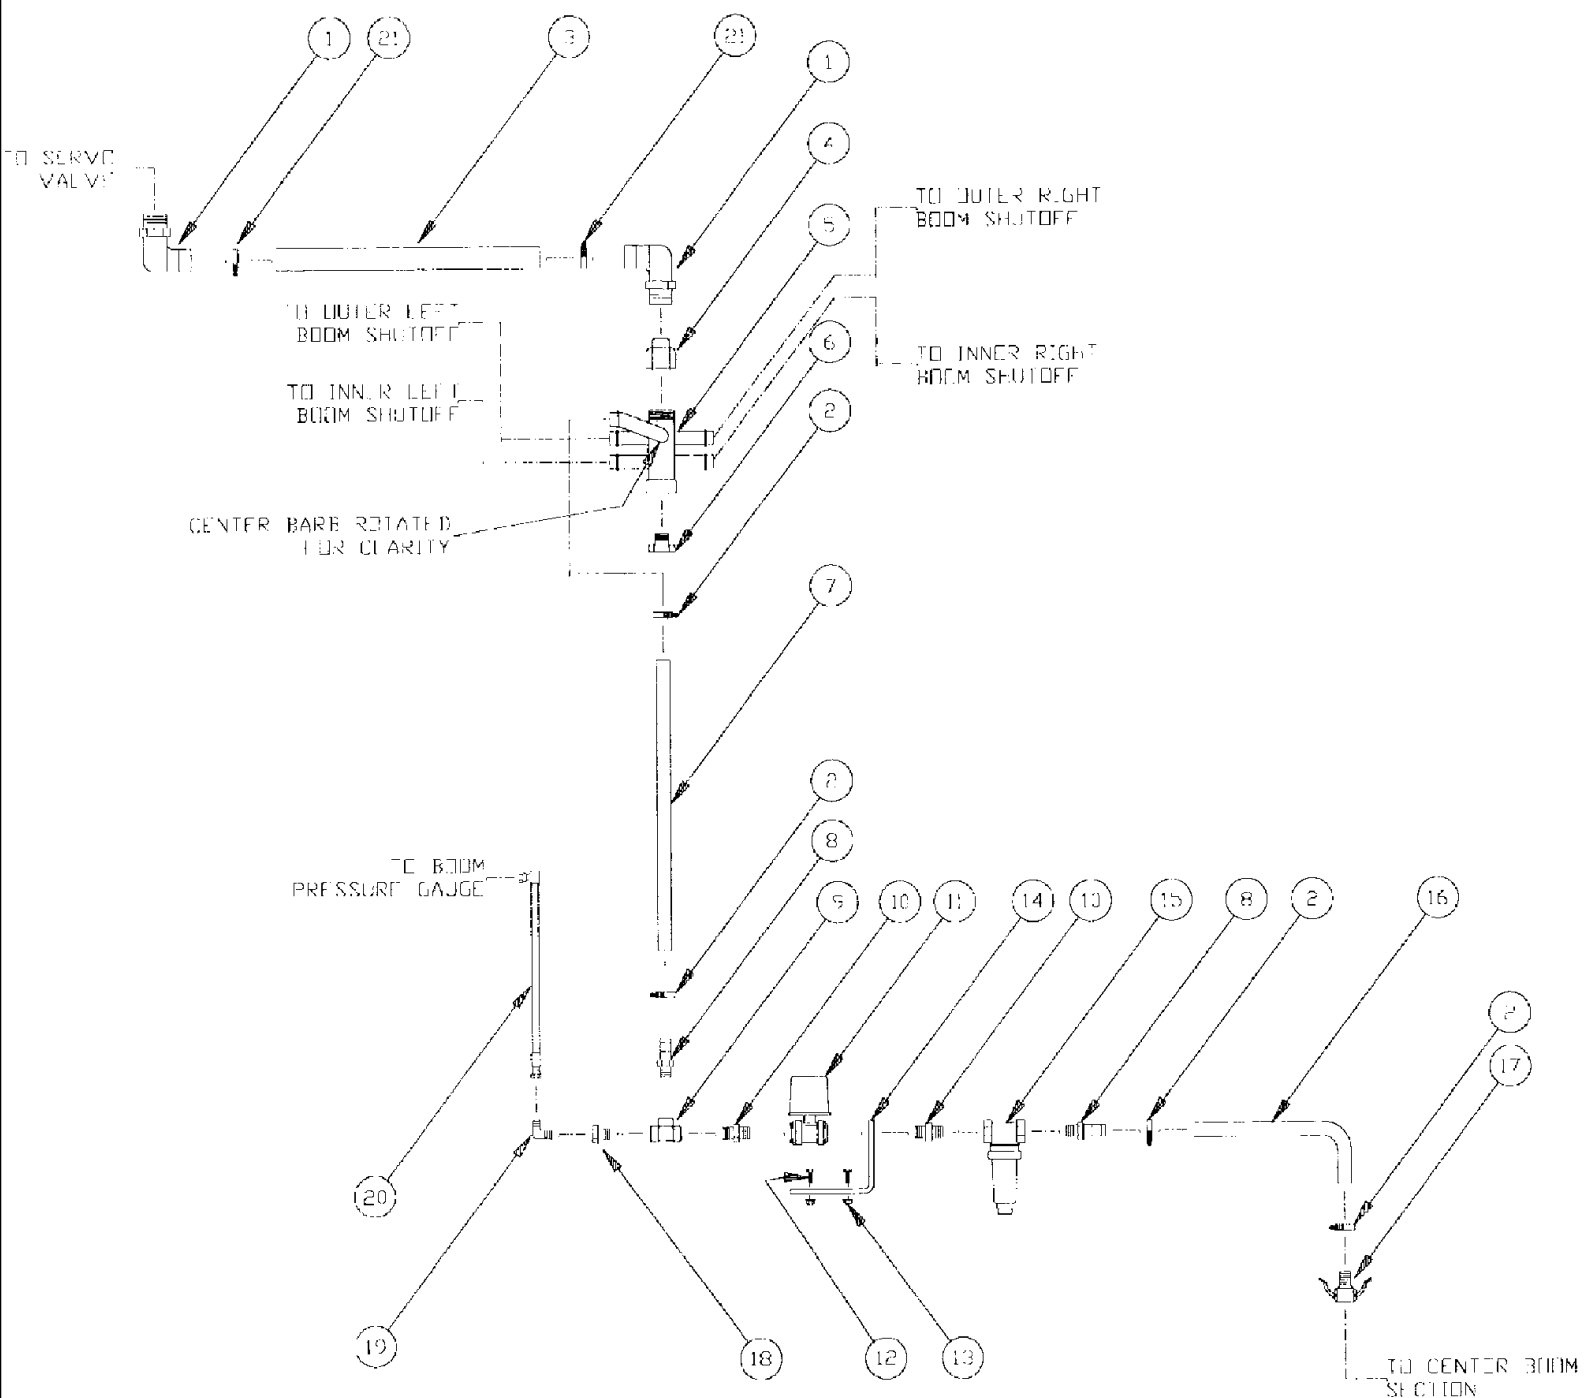

69575

сылка	Номер детали	Кол-во	Описание
1	BN73663	1	FITTING, BARB, 1.25 NPT x 1.25 HS, 90 DEG
2	BN75990	4	CLAMP, SS, #16, .81 to 1.5 A
3	BN53887	1	HOSE, HOSE, 1.25" EPDM x 84"
4	BN69960	1	REDUCER, COUPLING reducer, 1.5 - 1.25
5	BN24776	1	MANIFOLD, MANIFOLD, 5 way 1.5" outlet
6	BN73731	1	PLUG, PLUG poly pipe, 1-1/2
7	BN69393	1	HOSE, 1" EPDM, 58.00"
8	BN53476	2	FITTING, BARB poly, 1" NPT x 1" HS
9	BN73629	1	TEE, poly pipe, 1"
10	BN73648	2	NIPPLE, LUBE, poly pipe, short, 1"
11	BN69620	1	VALVE, BALL VALVE ASSEMBLY
12	413-412	2	BOLT, Hex, 1/4"-20 x 3/4", G5, Full Thd, hex head, 1/4-20 x .75, G5
13	231-4144	2	NUT, LOCK, 1/4"-20, GB,
14	BN24083	1	PLATE, MOUNTING, MNT.- 7GA HRS, 3.0 x 5.75/2
15	BN73681	1	FILTER, STRAINER, STRAINER ASSEMBLY, 1", 50 mesh
16	BN66859	1	HOSE, 1" EPDM x 23.00"
17	BN53668	1	COUPLING, CPLR, 1" FML, HS SHK
18	BN2390261	1	SLEEVE, BUSHING reducing, 1 x 1/4 NPT
19	BN53734	1	FITTING, E, 90 DEG, 1/4 NPT x 9/16 JIC
20	BN67393	1	HOSE, HOSE, 3/8" ID EDPM x 278"
21	BN76084	2	CLAMP, ADJ, #24, SS