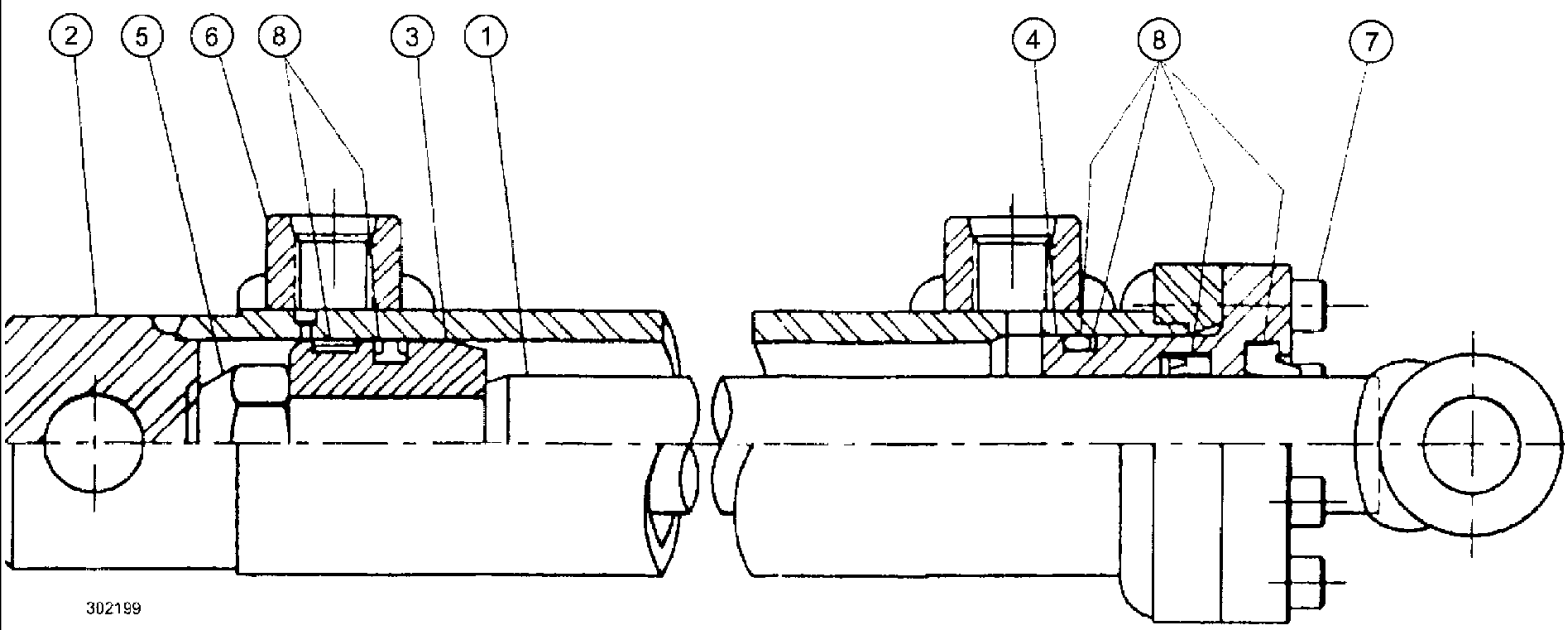

302199

SPX3185 PATRIOT SPRAYER (10/02-)

07-012 CYLINDERS - ACTIVE SUSPENSION

сылка	Номер детали	Кол-во	Описание
1	BN312661	1	ROD, PISTON, PISTON ROD ASSEMBLY
2	BN312662	1	BUTT & TUBE ASSEMBLY
3	BN312663	1	PISTON, PISTON
4	BN312664	1	GLAND, GLAND
5	BN312665	1	LOCKNUT
6	BN312666	2	PLUG port
7	BN312667	8	SCREW, SCREW socket head cap
8	BN309768	1	KIT, SEALS, KIT seal

Complete Part # BN302199 (Ref Only)