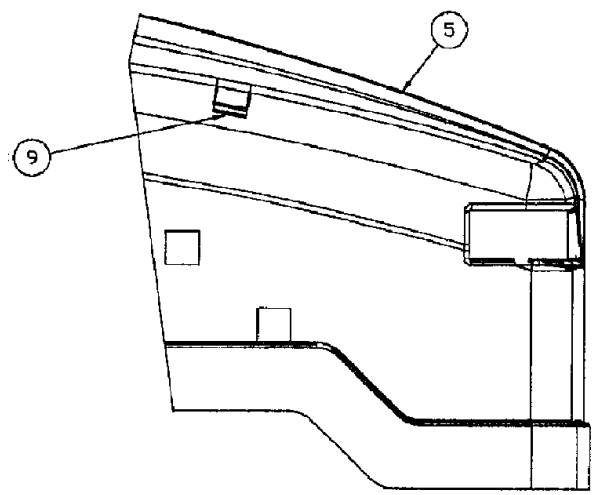

BN316994

04-006 SUSPENSION & FRAME - HOOD, FUEL TANK GROUP

сылка	Номер детали	Кол-во	Описание
1	1968108C2	1	GUIDE, TRIM hood sight
2	832-46410	8	NUT, LOCK, M10 x 1.5, CI 8,
3	BN300499	18	WASHER, M10, FW, 10.9
4	814-10045	4	BOLT, Hex, M10 x 45, 8.8, hex head, M10 1.5 x 45, 8.8
5	BN315078	1	HOOD, fuel tank 3200B
6	BN316498	1	GROMMET, hood
8	BN319318	4	PLATE, PLATE stress relief
9	86986299	8	FOAM, FOAM, hood side sup, 3XXX
11	BN321204	1	SUPPORT, SUPPORT, hood - R.H.
12	BN321205	1	SUPPORT, SUPPORT, hood - L.H.
13	BN311771	2	PLATE, front mount
14	614-10025	4	BOLT, Hex, M10 x 25, 8.8, Full Thd,
15	811-8030	4	BOLT, CARRIAGE, Short NK, M8 x 30, CI8.8, Full Thd,
16	832-46408	4	NUT, LOCK, M8 x 1.25, CI 8,
17	895-11008	4	WASHER, M8 x 16 x 1.6,

Complete Part # BN316994 (Ref Only)