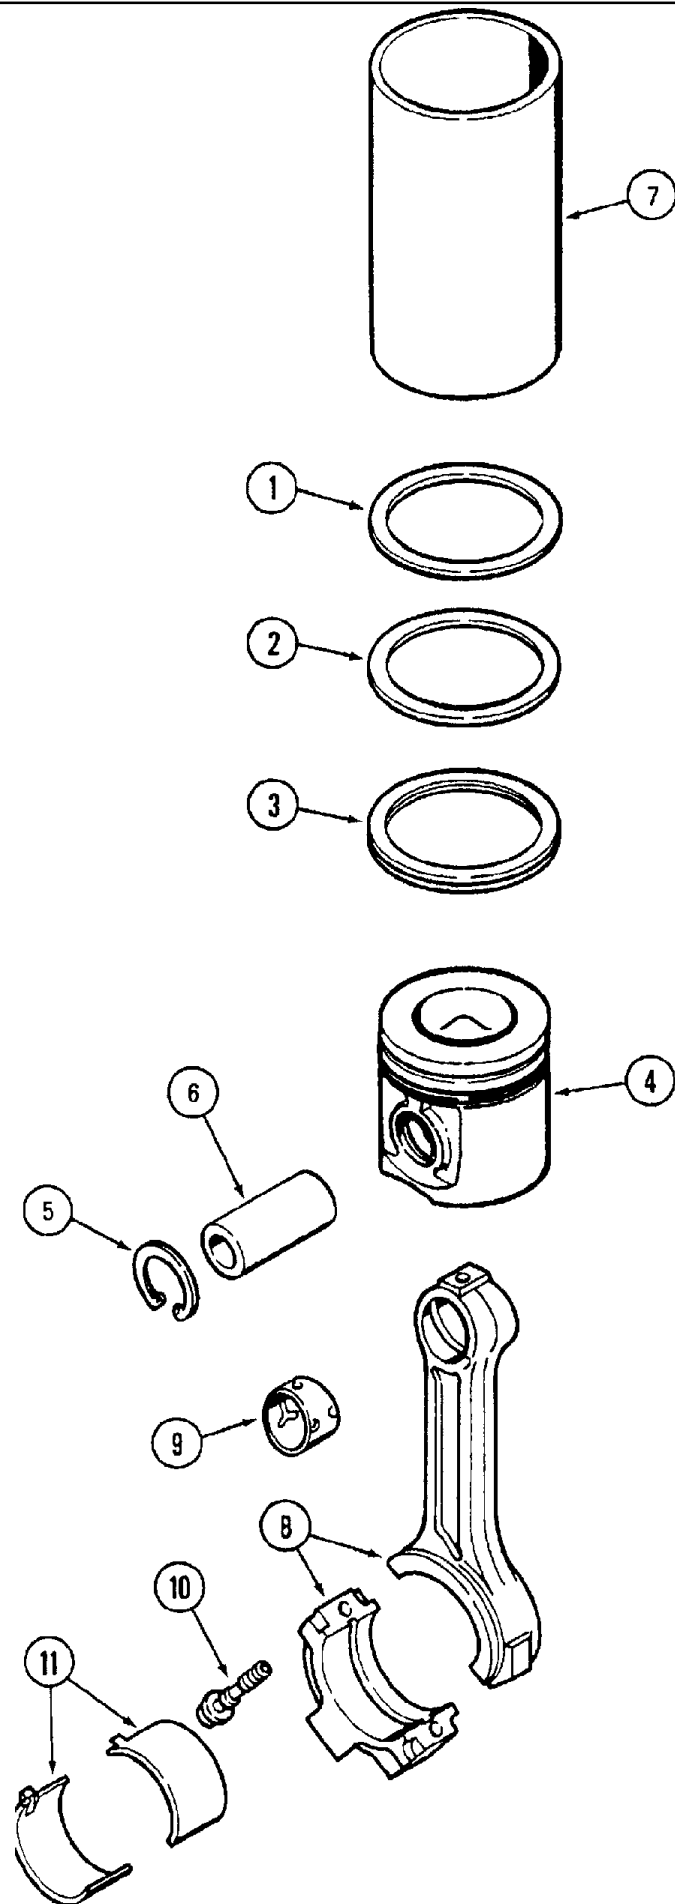

D196N046

03-046 ENGINE - PISTON & CONNECTING ROD

сылка	Номер детали	Кол-во	Описание
	J802757	6	KIT, piston, standard
	J802750	1	RING SET, PISTON, standard
1	NSS	1	NOT SERVICED SEPARATELY, RING compression, top
2	NSS	1	NOT SERVICED SEPARATELY, RING compression, middle
3	NSS	1	NOT SERVICED SEPARATELY, RING oil, bottom
4	NSS	1	NOT SERVICED SEPARATELY, PISTON cylinder, standard
5	J920691	2	RING, SPECIAL, snap
	J802758	6	KIT, piston, 0.5 mm oversize
	J802863	1	RING SET, PISTON, KIT, 0.5 mm oversize
1	NSS	1	NOT SERVICED SEPARATELY, RING compression, top
2	NSS	1	NOT SERVICED SEPARATELY, RING compression, middle
3	NSS	1	NOT SERVICED SEPARATELY, RING oil, bottom
4	NSS	1	NOT SERVICED SEPARATELY, PISTON cylinder, 0.5 mm oversize
5	J920691	2	RING, SPECIAL, snap
	J802759	6	KIT, piston, 1.00 mm oversize
	J802864	1	RING SET, PISTON, KIT, 1.00 mm oversize
1	NSS	1	NOT SERVICED SEPARATELY, RING compression, top
2	NSS	1	NOT SERVICED SEPARATELY, RING compression, middle
3	NSS	1	NOT SERVICED SEPARATELY, RING oil, bottom
4	NSS	1	NOT SERVICED SEPARATELY, PISTON cylinder, 1.00 mm oversize
5	J920691	2	RING, SPECIAL, snap
6	J934047	6	PIN, piston
7	J904166	UAR	SLEEVE, LINER piston used only in engine block repair when liner is installed use J802757 piston kit
	JR942581	6	REMAN-ROD CONNECTING, ASSEMBLY connecting remanufactured North America only, component parts shown on this page do not apply to the remanufactured assembly
	JC901569	1	CORE-ROD CONNECTING, RETURN NUMBER use this part number to return connecting rod for credit when using a remanufactured assembly
	J942581	6	ROD, CONNECTING, ASSEMBLY new
8	NSS	1	NOT SERVICED SEPARATELY, ROD connecting, includes both halves
9	J941476	1	BUSHING, LARGE, connecting rod
10	J900919	2	SCREW, BOLT hex, special
11	A77465	6	BEARING, CON. ROD, KIT upper and lower set, standard
11	A77466	6	BEARING, CON. ROD, KIT upper and lower set, 0.25 mm oversize
11	A77467	6	BEARING, CON. ROD, KIT upper and lower set, 0.50 mm oversize
11	A77468	6	BEARING, CON. ROD, KIT upper and lower set, 0.75 mm oversize
11	A77469	6	BEARING, CON. ROD, KIT upper and lower set, 1.00 mm oversize