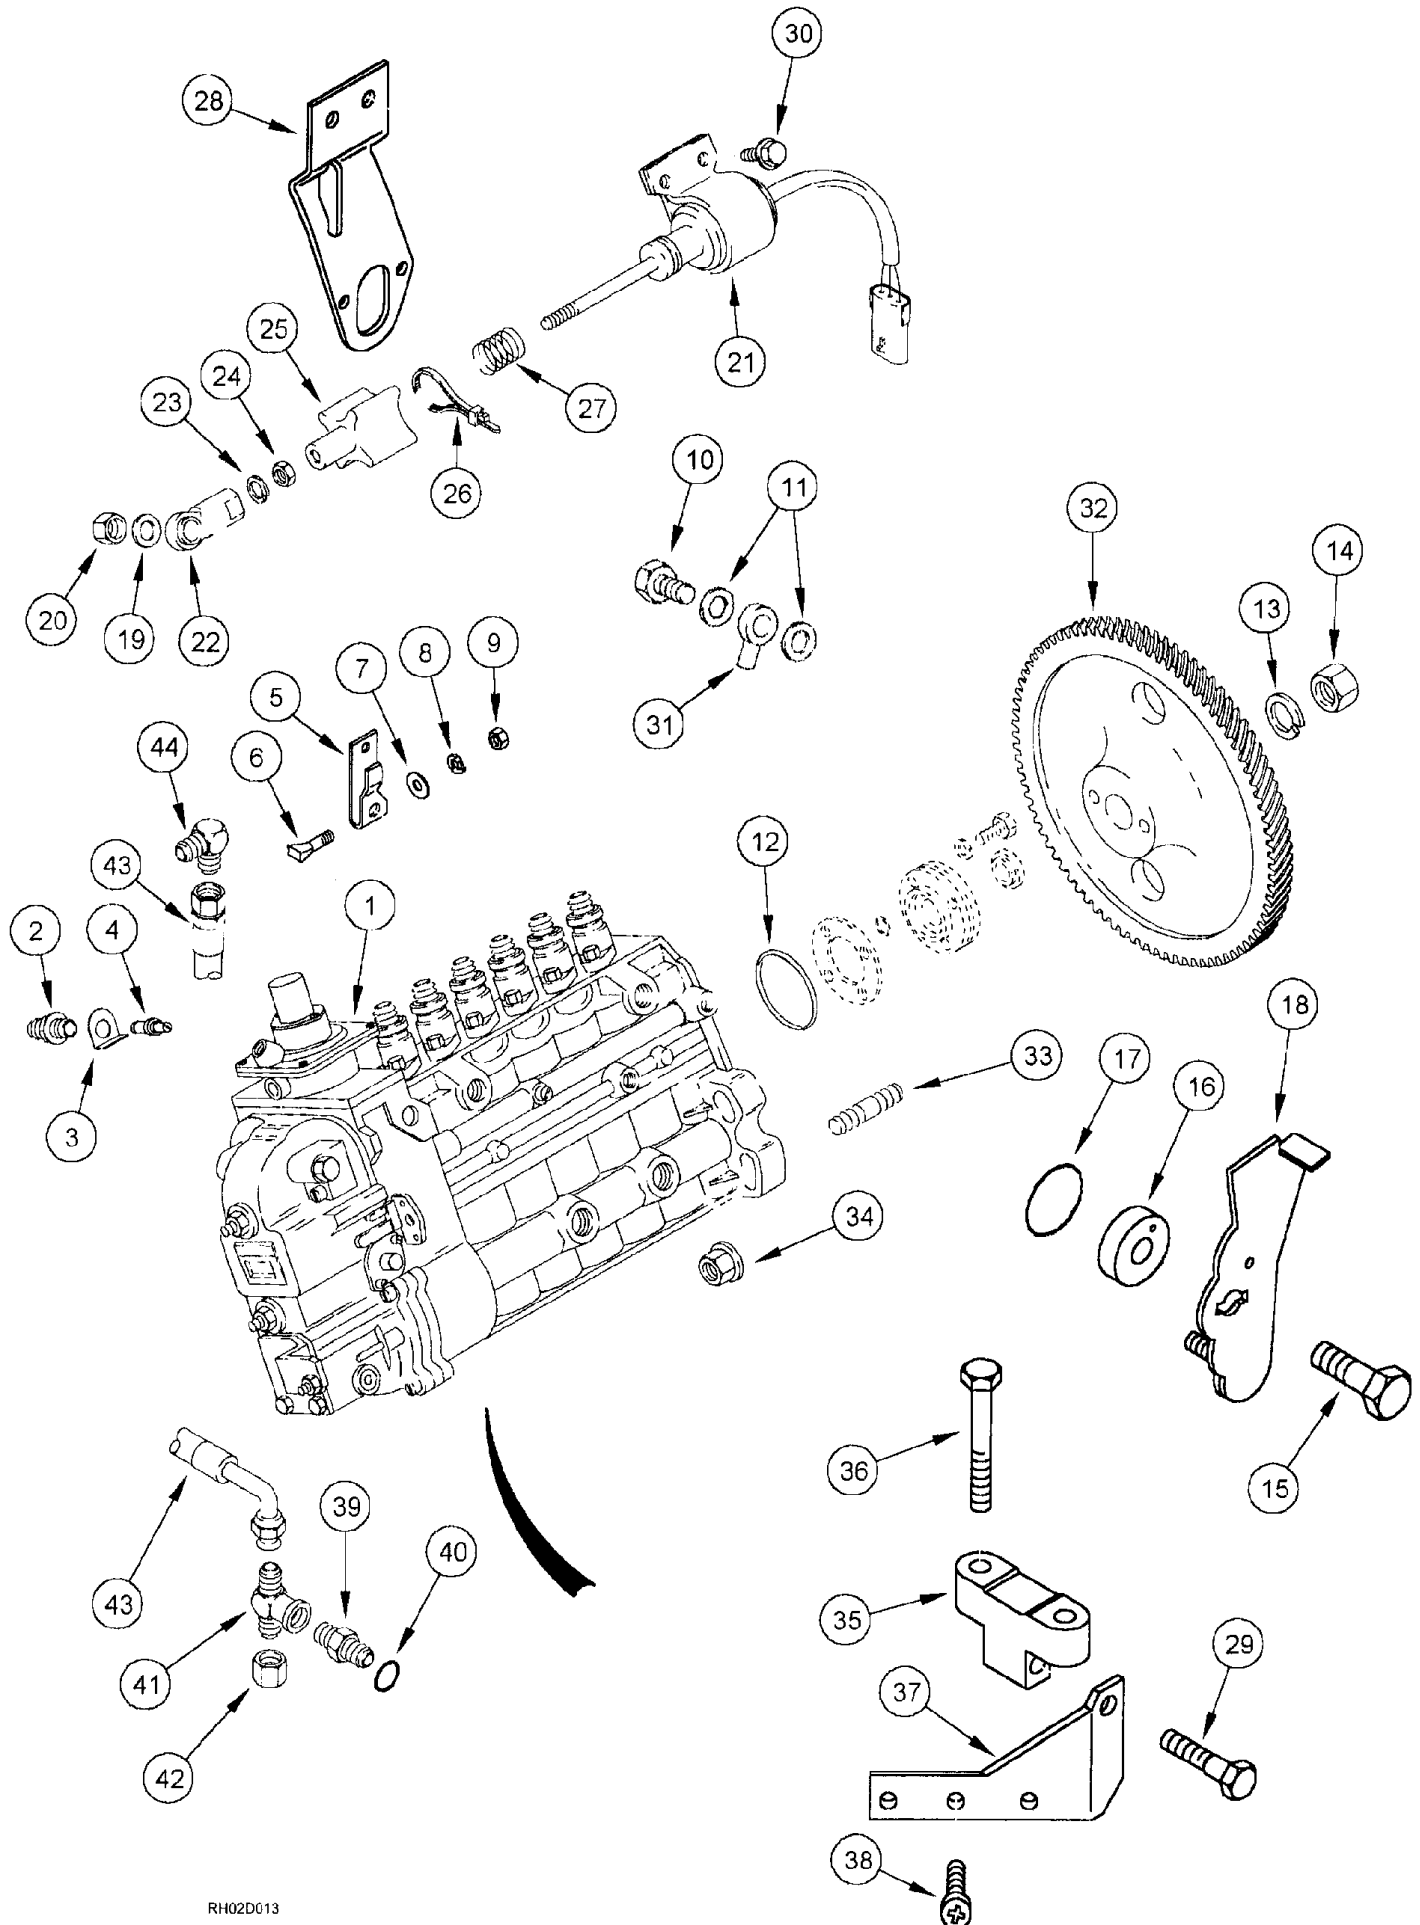

RH02D013

03-060 ENGINE - FUEL INJECTION PUMP & DRIVE

сылка	Номер детали	Кол-во	Описание
	JR935784	1	REMAN-INJECTION PUMP, ASSEMBLY fuel, remanufactured, North America only, component parts on this page do not apply to the remanufactured assembly
	JC935784		CORE-INJECTION PUMP, RETURN NUMBER use this part number to return pump core for credit when using a remanufactured assembly
1	J935784	1	PUMP, ASSEMBLY fuel injection, with aneroid
2	J912888	1	PLUG, timing
3	J928981	1	WASHER, LOCK, timing plug
4	A77720	1	PIN, timing
5	1808728C1	1	LEVER, throttle control
6	1808822C1	1	THUMB SCREW, M6 x 26, BOLT throttle lever
7	895-11006	1	WASHER, M6,
8	892-11006	1	WASHER, LOCK, M6,
9	829-1306	1	NUT, M6, CI 10, hex, 6 mm - 1.0, class 10
10	J932096	1	VALVE, overflow
11	J918192	2	RING, PACKING, WASHER sealing, special, 14 x 20 x 1 mm
12	J924605	1	SEAL, SEAL rectangular ring
13	J920922	1	WASHER, LOCK,
14	J920921	1	NUT, M20 - 1.5
15	628-6016	1	BOLT, Hex, M6 x 16, 10.9, Full Thd, BOLT hex, full threads, 6 -1.0 x 16 mm, class 10.9
16	691292C1	1	BUSHING, HOUSING spring return
17	680187C1	1	O-RING, O-RING sealing, special
18	J935759	1	LEVER, shutoff valve
19	J934022	1	WASHER, flat, special
20	832-10406	1	NUT, LOCK, M6 x 1, CI 8,
21	J935431	1	SOLENOID, fuel shutoff, 12 volt
22	311099A1	1	JOINT, ball
23	492-11025	1	WASHER, LOCK, 1/4",
24	425-154	1	NUT, Jam, 1/4"-28, G5,
25	J925171	1	BOOT, protective, plunger
26	473321C1	1	STRAP, CABLE, .098" x 8", tie
27	251828A1	1	SPRING, return, plunger
28	J935435	1	BRACKET, solenoid, see Figure 03-006
29	844-8045	1	BOLT, Hex Flg, M8 x 45, 8.8, BOLT heavy hex flange, 8 - 1.25 x 45 mm
30	844-6020	2	BOLT, Hex Flg, M6 x 20, 8.8,
31	J933359	1	CONNECTOR, banjo, fuel return
32	J931382	1	GEAR, fuel pump
33	86991263	4	STUD, pump mounting
34	825-2410	4	NUT, M10 x 1.5, Flg, CI 8,
35	J4003580	1	BRACE, fuel pump
36	845-8095	2	BOLT, Hex Flg, M8 x 95, 8.8, BOLT heavy hex flange, 8 - 1.25 x 95 mm
37	J928898	1	BRACE, fuel pump
38	J928231	2	SCREW, round head cap
39	J932321	1	UNION, NIPPLE hex, 1/8 PT x 10 - 1.6 mm STR thread
40	637-62081	1	O-RING, CI 6, 8.1MM ID x 1.6 Thk, 8.1 ID x 1.6 mm wide
41	J924346	1	TEE, oil pressure

Part available only through Case's Global After Sales Organization.