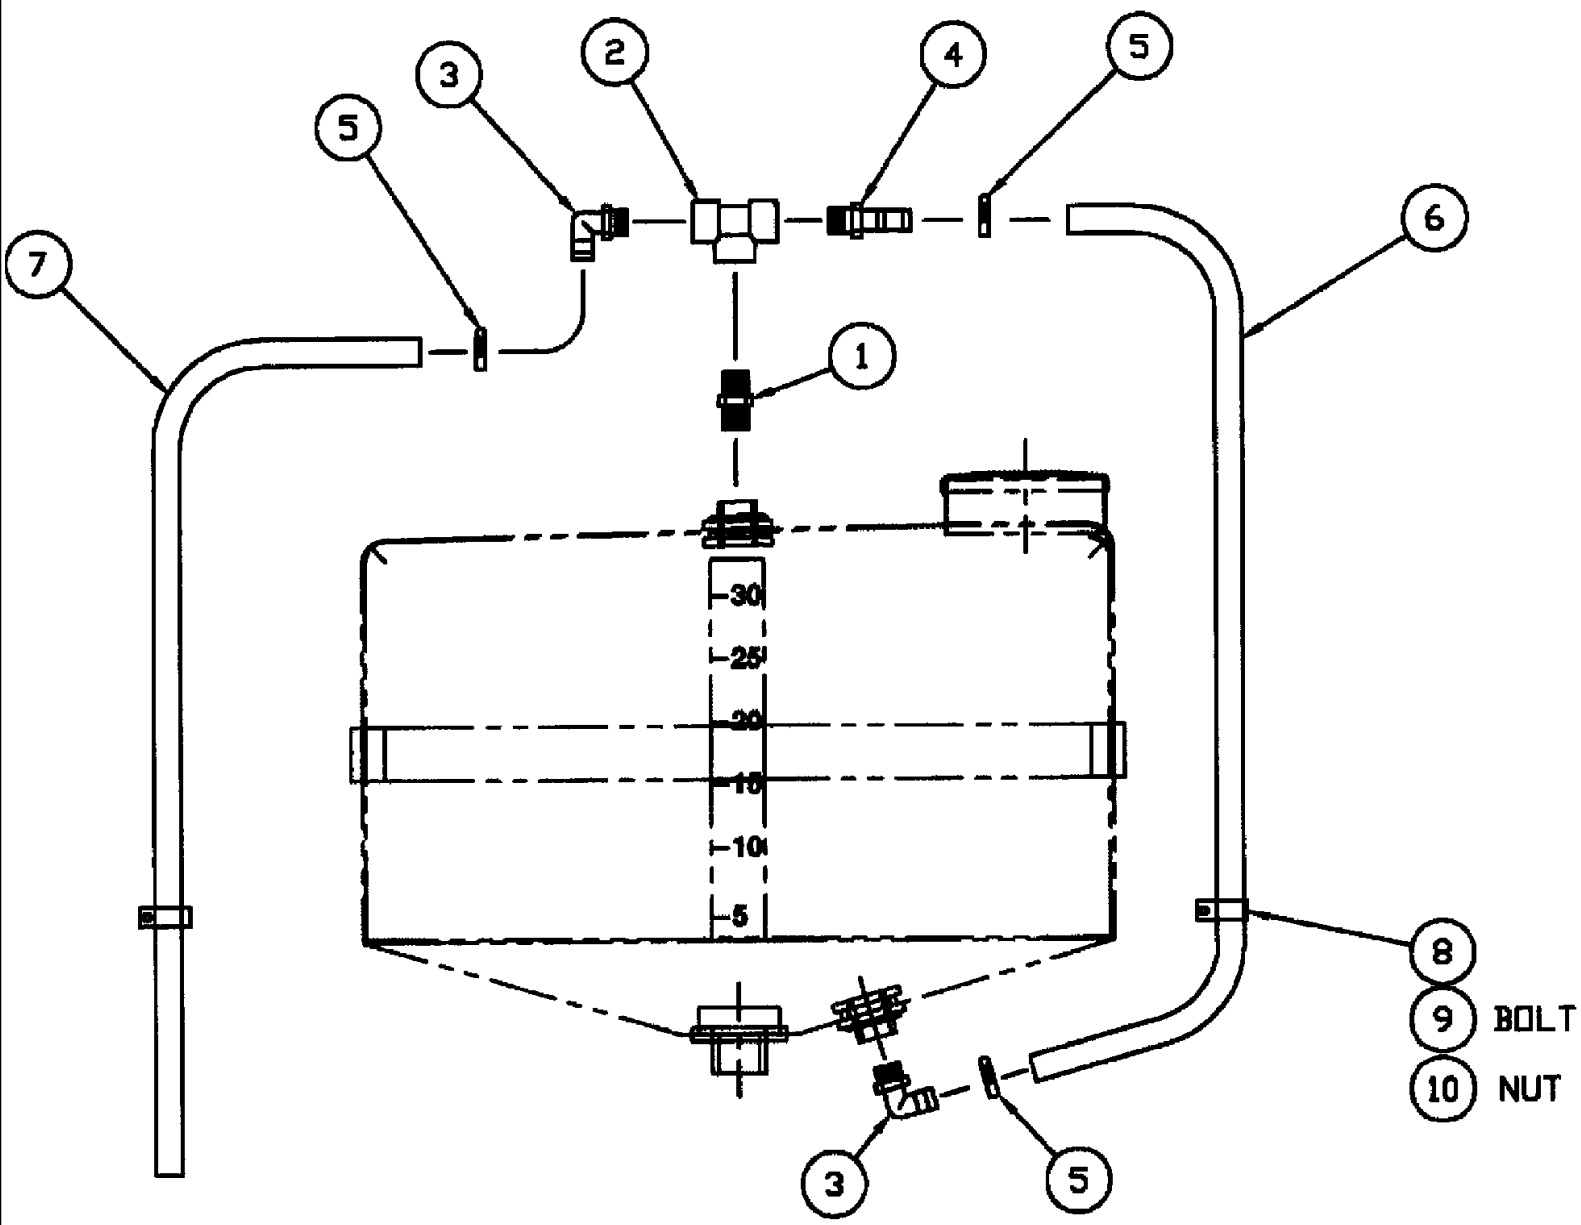

319053

SPX3185 PATRIOT SPRAYER (10/02-)

09-018 LIQUID PLUMBING - SIGHT GAGE ASSEMBLY

сылка	Номер детали	Кол-во	Описание
1	BN73565	1	NIPPLE, LUBE, 3/4 short pi poly
2	BN73560	1	TEE, 3/4" poly pipe
3	BN73562	2	FITTING, BARB, 3/4NPT x 3/4HS, 90D
4	BN73561	1	FITTING, BARB, 3/4NPT x 3/4HS
5	BN75978	3	CLAMP, #12ADJ, HS.56-1.25
6	BN319035	2	HOSE, HOSE sight, GSGE 3/4" x 46"
7	BN53883	1	HOSE, HOSE 3/4" EPDM x 50"
8	BN45666	2	CLAMP, vinyl coated, 1 in
9	BN50250	2	BOLT, hex head, 3/8-16 x .75, SS
9	BN50250	2	BOLT, hex head, 3/8-16 x .75, SS
10	BN50759	2	NUT, 3/8-16, NLN, SS

Complete Part # BN319053 (Ref Only)