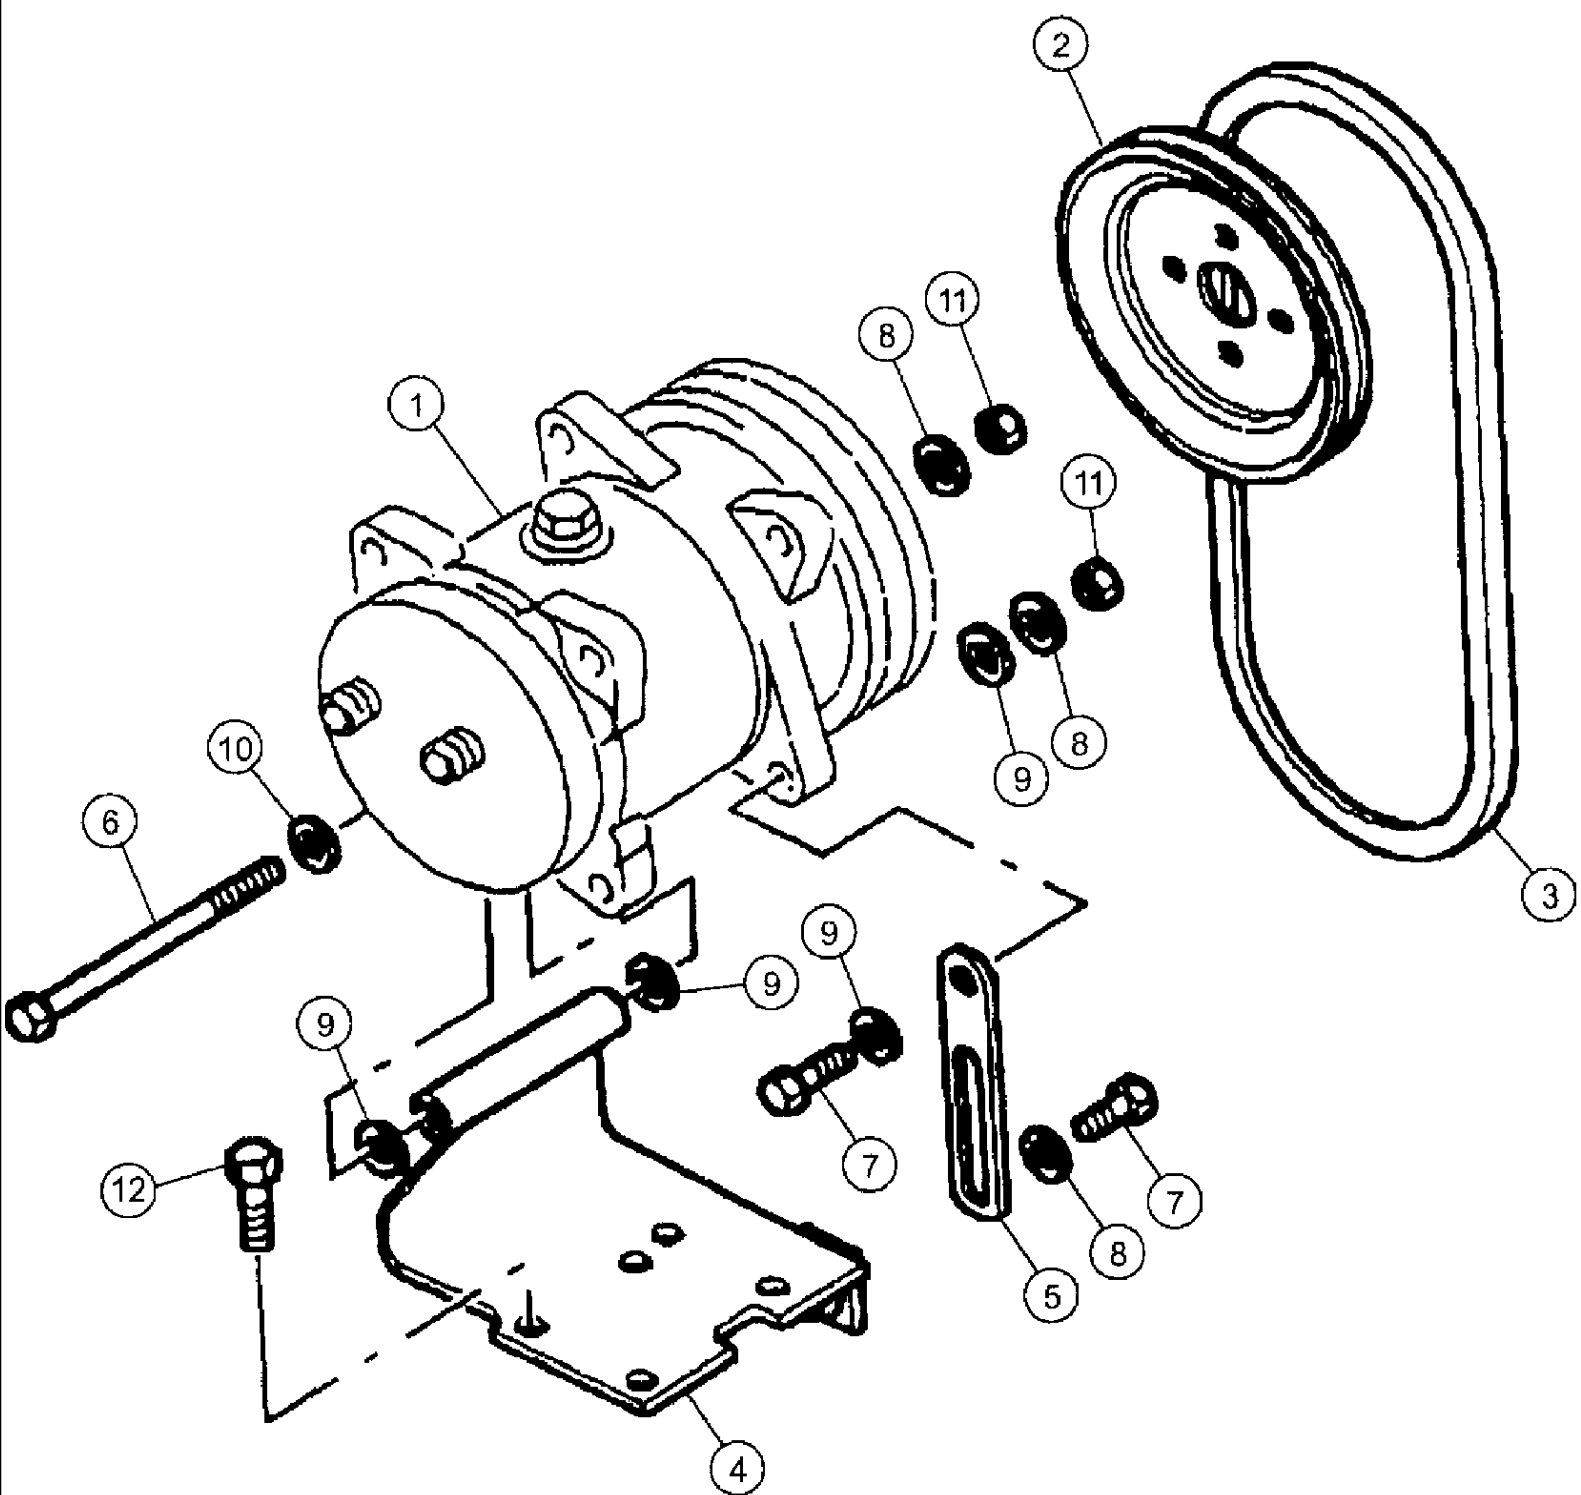

310830

сылка	Номер детали	Кол-во	Описание
1		1	COMPRESSOR assembly see Figure 03-009, Part available only through Case's Global After Sales Organization.
2	A184596	1	PULLEY, compressor drive, on water pump, Part available only through Case's Global After Sales Organization.
3	84766C1	1	BELT, compressor drive, Part available only through Case's Global After Sales Organization.
4	191951A1	1	SUPPORT, COMPRESSOR bracket, Part available only through Case's Global After Sales Organization.
5	BN311230	1	BRACKET, SUPPORTING, A/C compressor brace, Part available only through Case's Global After Sales Organization.
6	814-10130	1	BOLT, Hex, M10 x 130, 8.8, BOLT, M10 - 1.5 x 130: 8.8, Part available only through Case's Global After Sales Organization.
7	905-10035	2	BOLT, Hex Serr Flg, M10 x 35, , Part available only through Case's Global After Sales Organization.
8	892-11010	3	WASHER, LOCK, M10, , Part available only through Case's Global After Sales Organization.
9	895-11010	4	WASHER, M10 x 20 x 2, , Part available only through Case's Global After Sales Organization.
10	3120737R1	1	WASHER, 10.8 x 25 x 5 mm, Part available only through Case's Global After Sales Organization.
11	83246410	2	10 mm - 1.5, Part available only through Case's Global After Sales Organization.
12	905-10025	3	BOLT, Hex Serr Flg, M10 x 25, BOLT flange, M10 - 1.5 x 25