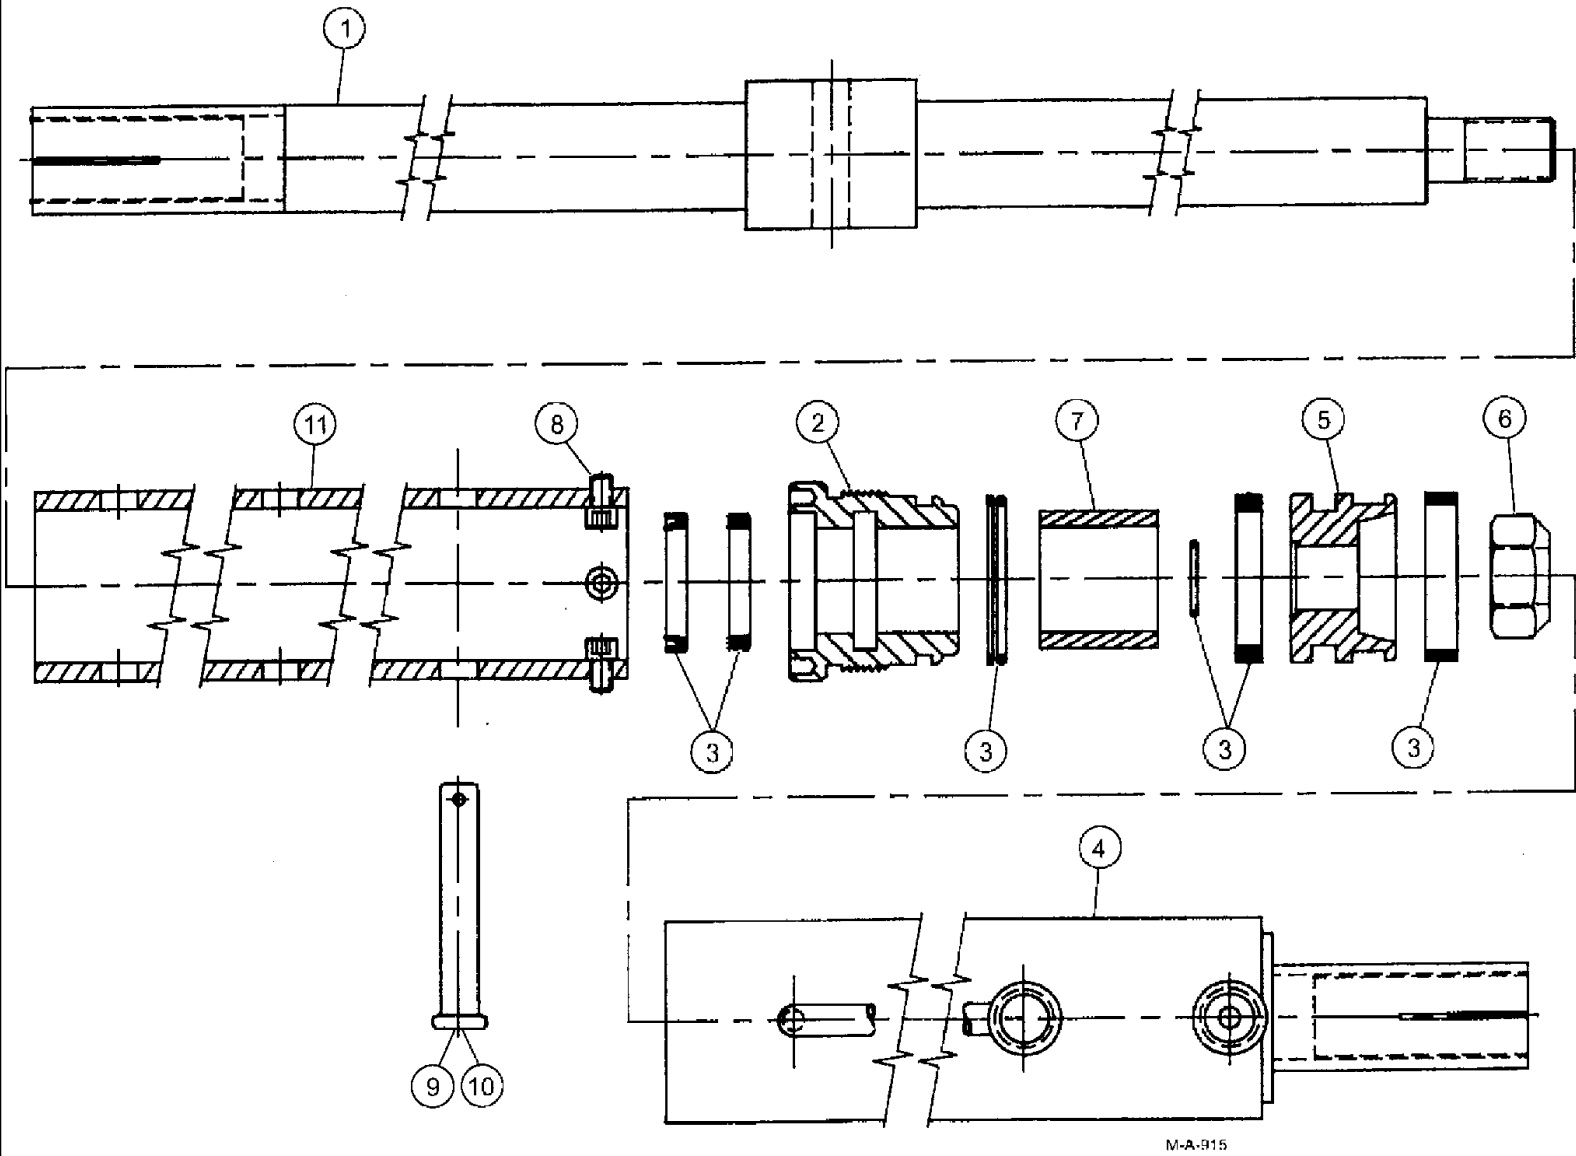

SPX3185 PATRIOT SPRAYER (10/02-)

07-011 CYLINDERS - TIE ROD

сылка	Номер детали	Кол-во	Описание
1	BN98705	1	SHAFT, SHAFT weldment
2	BN98338	1	GLAND end
3	BN98178	1	KIT, SEALS, KIT seal, This is a complete seal kit. Parts shown are for the screw-on end gland. When replacing - take note on how old seals are positioned.
4	BN98706	1	TUBE, TUBE weldment
5	BN98339	1	PISTON
6	BN98093	1	NUT, LOCK, 3/4-16UNF
7	BN98707	1	BLOCK, BLOCK stroke
8	BN98703	4	SCREW, GUIDE nylon
9	BN98701	1	PIN, PIN 7/16"
10	BN98702	1	PIN, SPLIT (COTTER), COTTER hair pin
11	BN98649	1	TUBE, TUBE adj. cyl. stop

Complete Part # BN53963 (Ref Only)