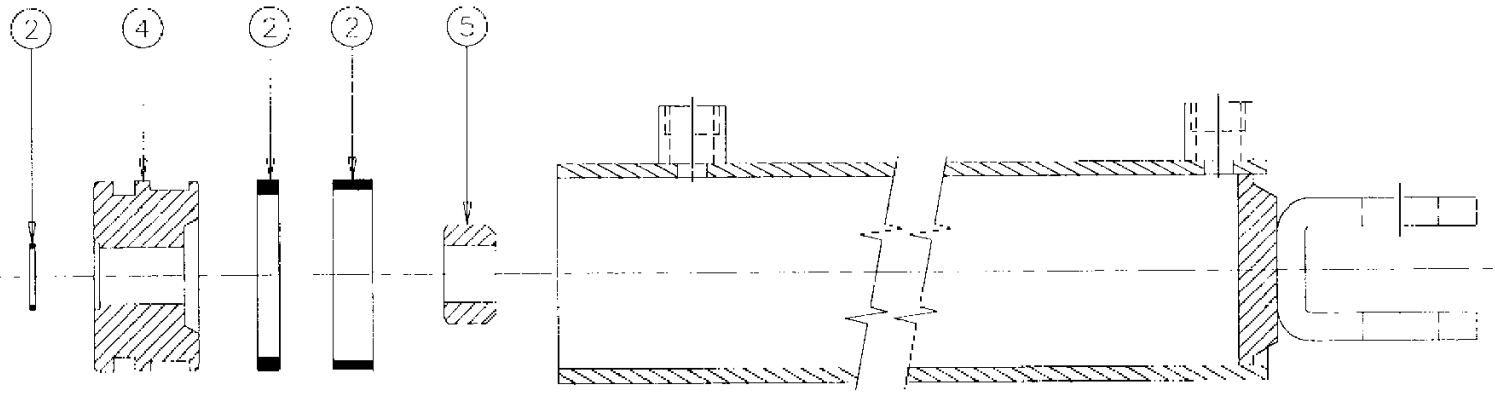

68696

SPX3185 PATRIOT SPRAYER (10/02-)

07-003 CYLINDERS - BOOM HEIGHT

сылка	Номер детали	Кол-во	Описание
1	BN68842	1	ROD, ROD weldment, cylinder
2	BN98624	1	KIT seal, This is a complete seal kit. Parts shown are for the screw-on end gland. When replacing - take note on how old seals are positioned.
3	BN98656	1	GLAND, end
4	BN98657	1	PISTON,
5	BN98093	1	NUT, LOCK, jam

Complete Part # BN68696 (Ref Only)