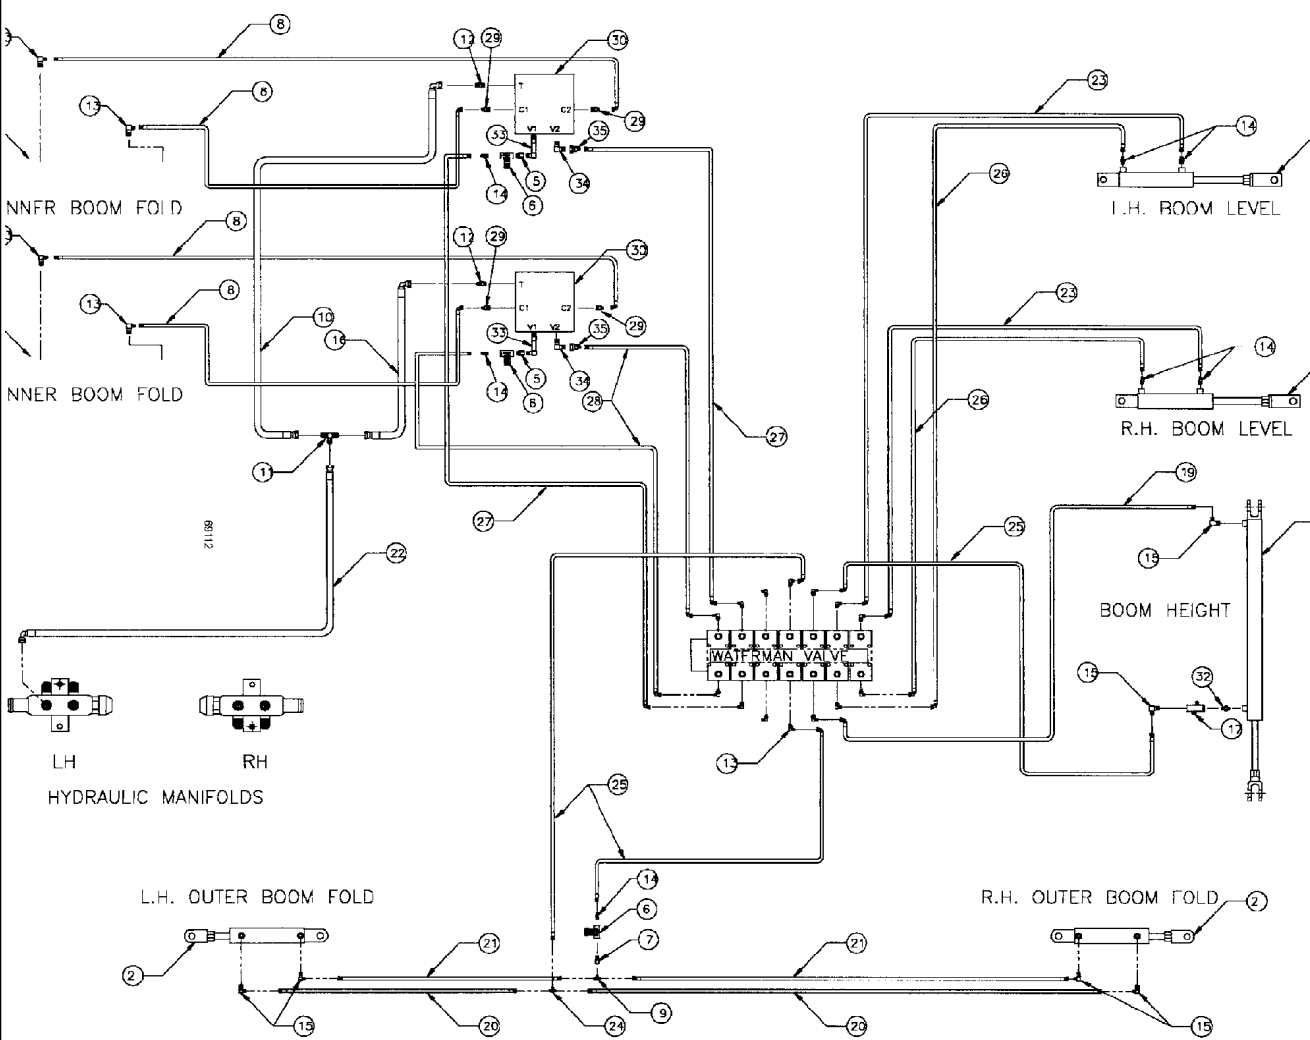

сылка	Номер детали	Кол-во	Описание
1		1	HYD. CYLINDER boom height, see Figure 07-003
2		2	HYD. CYLINDER inner boom fold, see Figure 07-004
3		2	HYD. CYLINDER boom level, see Figure 07-008
4		2	HYD. CYLINDER outer boom fold, see page 07-007
5	BN51665	1	FITTING, NIPPLE, 3/8" close
6	BN53681	1	VALVE, HYDRAULIC, VALVE snubber
7	BN22158	7	ADAPTER, ADAPTER
8	BN21401	8	FITTING, ADAPTER, 90 deg. 3/8 NPT x 7/16-20 JIC
10	BN21422	1	TEE, 7/16-20 JIC
11	BN53849	2	HOSE, HOSE ASSEMBLY, 1/4" x 305", 75' boom
12	BN53848	2	HOSE, HOSE ASSEMBLY, 1/4" x 295", 75' boom
13	BN54175	2	HOSE ASSY., 1/4" x 182"
14	BN54174	2	HOSE, HOSE ASSEMBLY, 1/4" x 174"
15	BN310485	2	HOSE, HOSE ASSEMBLY, 1/4" x 137"
16	BN54177	3	HOSE, HOSE ASSEMBLY, 1/4" x 96"
17	BN54178	1	HOSE ASSY., 1/4" x 66"
18		1	VALVE, 7 bank, see Figure 06-019
19	BN310484	2	HOSE, HOSE ASSEMBLY, 1/4" x 120"
20	BN51123	2	ADAPTER, ADAPTER, 3/8 x 3/8 NPT, 90 deg.
21	BN53856	3	VALVE, HYDRAULIC, VALVE needle
26	BN22160	14	ELBOW, ADAPTER, 90 deg., 9/16-18 O-ring x 7/16-20 JIC
	BN98019	14	O-RING, #6
27	BN51352	1	BUSHING, BUSHING, 1/4 NPT x 3/8 NPT
28	BN53711	1	TEE, TEE, 1/4 NPT x 7/16-20 JIC