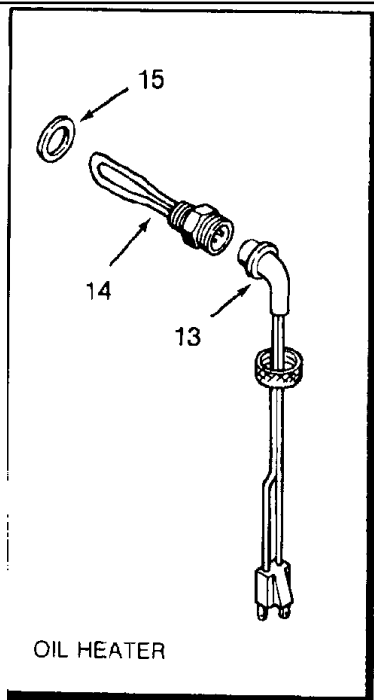

B9408295

сылка	Номер детали	Кол-во	Описание
	JR937404	1	REMAN-PUMP, ENGINE OIL, ASSEMBLY remanufactured, North America only
	JC937404	1	CORE-PUMP, ENGINE OIL, RETURN NUMBER use this part number to return pump core for credit when using a remanufactured assembly
1	J937404	1	PUMP, ENGINE OIL, ASSEMBLY new
2	J900677	4	BOLT, hex, full threads, 8 - 1.25 x 30 mm
3	J921992	1	PIPE, SUCTION, TUBE oil
4	845-8020	4	BOLT, Hex Flg, M8 x 20, 8.8, Full Thd, BOLT heavy hex flange, 8 - 1.25 x 20 mm
5	J938157	1	GASKET, mounting, oil suction tube, A77979 Kit - gasket, oil pan
6	J915703	1	PAN, ENGINE OIL,
7	J920400	36	BOLT, hex flange cap, section, 8 - 1.25 x 25 mm
8	J924148	1	PLUG, hex magnetic, special, 22 mm - 1.5
9	J902425	1	WASHER, seaking plug, A77979 Kit - gasket, oil pan
10	J924147	1	PLUG, hex magnetic, special, 18 mm - 1.5
11	J920773	1	WASHER, SEALING, WASHER sealing, A77979 Kit - gasket, oil pan
12	NSS A77490	1	NOT SERVICED SEPARATELY, GASKET oil pan, A77979 Kit - gasket, oil pan KIT, heater, engine oil, also order REF. 15, J902425 washer
13	196466A1	1	CABLE, ELECTRIC, engine block heater
14	NSS	1	NOT SERVICED SEPARATELY, ELEMENT heater, 120 volt
15	J902425	1	WASHER, sealing plug
13	J905114	1	CABLE, ELECTRIC, engine block heater, 6 foot, 240 volt
14	J285916	1	HEATER, ELEMENT, 240 VOLT
15	J902425	1	WASHER, sealing plug, 240 volt