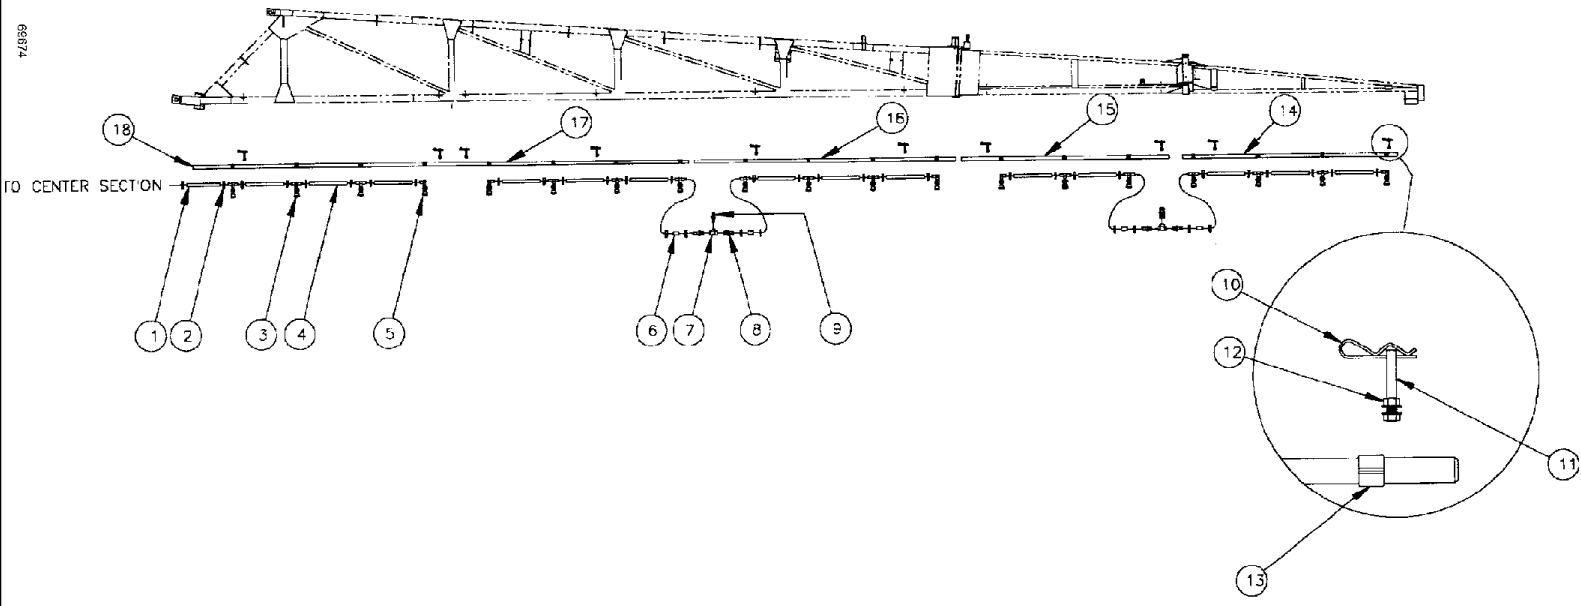

SPX3185 PATRIOT SPRAYER (10/02-)

09-029 LIQUID PLUMBING - 75' 3-BOOM SHUTOFF 20" NOZZLE SPACING

сылка	Номер детали	Кол-во	Описание
1	BN53749	1	HOSE, HOSE, EPDM 3/4" ID x 36.0"
2	BN75978	38	CLAMP, SS, #12 ADJ HS, .56 - 1.25
3	BN74617	14	INJECTOR, FUEL SYSTEM, NOZZLE w/cap, 1-W.75 DBL
4	BN53738	14	HOSE (METRES), EPDM, 3/4" ID x 18.5"
5	BN74618	5	NOZZLE w/cap, 1-W.75 SGL
6	BN53737	4	HOSE, EPDM, 3/4" ID x 7.5"
7	BN73629	2	TEE, poly pipe, 1"
8	BN53666	4	FITTING, HOSEBARB, 1 NPT x 3/4
9	BN53667	2	COUPLING, CMLCK, ML, THD, TO ML
10	BN71006	10	CLIP, hairpin, 1/8", #11
11	BN29599	10	PIN, PIN rework bolt, 3/8 x 2.75
12	231-4146	20	NUT, LOCK, 3/8"-16, GB, hex head, 3/8-16, TLN, GB
13	BN74448	19	CLAMP, CLAMP square tubing, 1"
14	BN25936	1	TUBE, HYD, TUBE, 1 x 1 x 12GA x 64.62
15	BN25937	1	TUBE, HYD, TUBE, 1 x 1 x 12GA x 66.5
16	BN24477	1	TUBE, HYD, TUBE, 1 x 1 x 12GA x 81.5
17	BN24478	1	TUBE, HYD, TUBE, 1 x 1 x 12GA x 155.0
18	BN32823	8	PLUG, CAPLUG tubing, fits 1 x 1 x 14G

RH/LH Boom Complete Part # BN69674 (RH Shown) (Ref Only) ☐