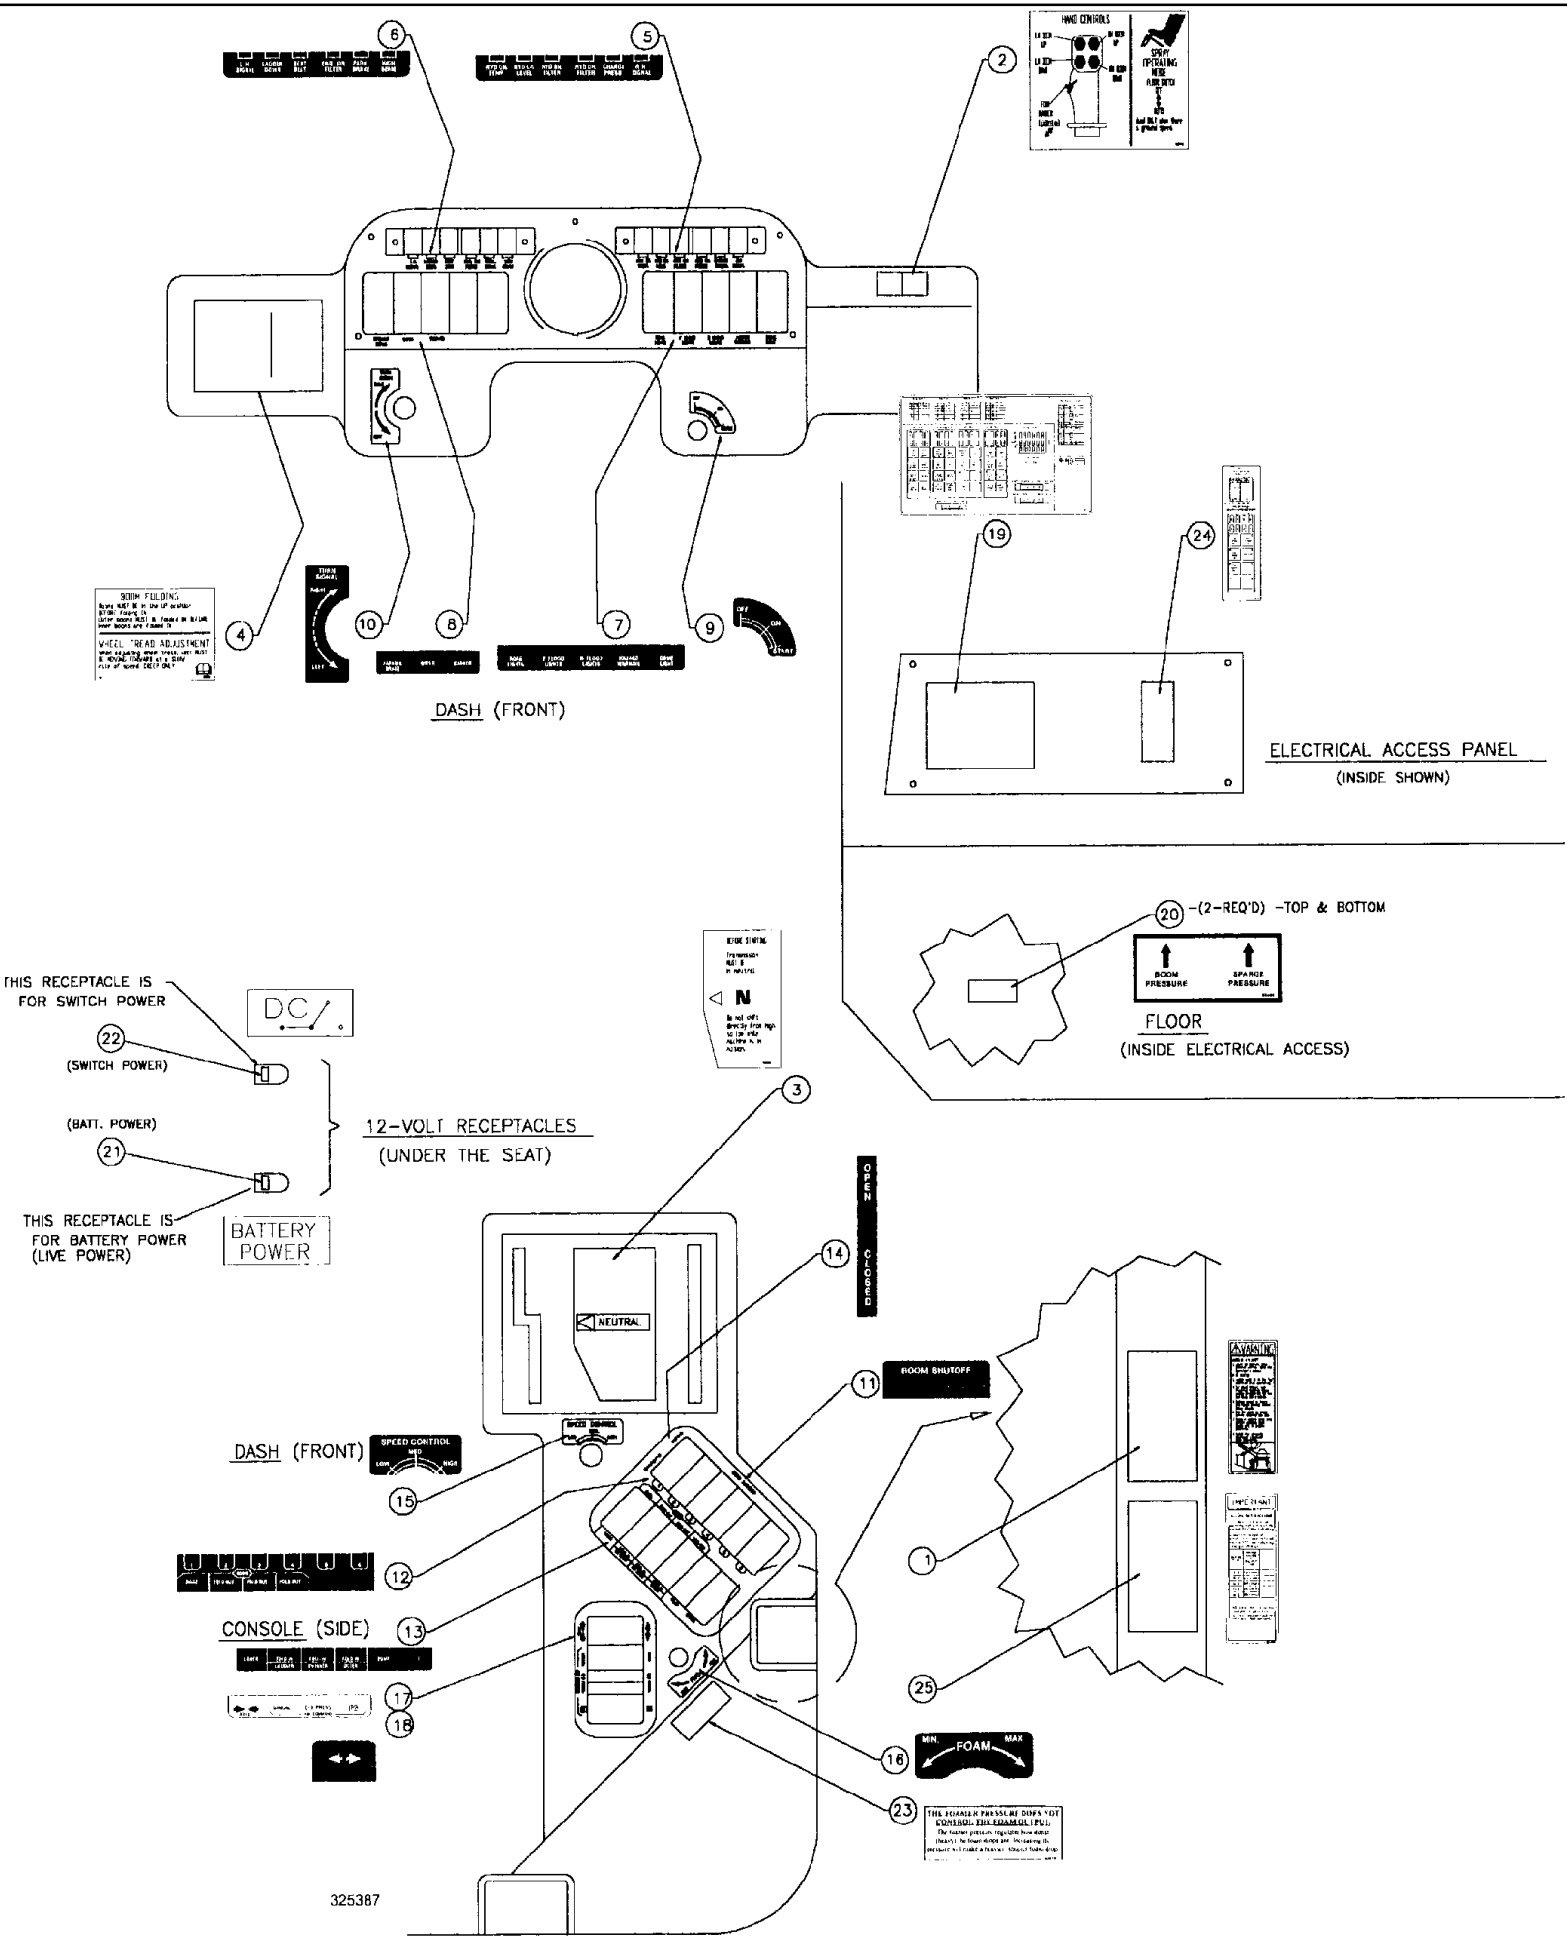

SPX3185 PATRIOT SPRAYER (10/02-)

10-002 DECALS - INTERIOR DECALS

сылка	Номер детали	Кол-во	Описание
1	333087A1	1	DECAL, warning, elect. hazrd
2	BN313992	1	DECAL, hand contrl
3	333095A1	1	DECAL, start/shift
4	333096A1	1	DECAL, boom/wheel tread
5	BN69137	1	DECAL, RH, lite bar dash
6	BN69138	1	DECAL, LH, lite bar dash
7	BN69139	1	DECAL, RH, lite switch dash
8	BN69140	1	DECAL, LH, func switch dash
9	BN69141	1	DECAL, ignition dash
10	BN69142	1	DECAL, turn signal dash
11	BN69143	1	DECAL boom shutoff dash
12	BN69144	1	DECAL, DECAL boom func, upr, dash
13	BN69145	1	DECAL boom func, lwr, dash
14	BN69146	1	DECAL, boom, opn - close, dash
15	BN69147	1	DECAL, speed control dash
16	BN69148	1	DECAL, foamrkr, mn - mx, dash
17	BN315661	1	DECAL, DECAL axle, in, & aim func
19	343669A1	1	DECAL, DECAL fuse & relay layout
20	BN69489	2	DECAL, press. line info ncb
21	BN313612	1	DECAL, aux 1 , batt. power
22	BN315619	1	DECAL, switch powr batt
23	BN63916	1	DECAL, foam marker
24	BN69616	1	DECAL, DECAL fuse & relay bmctr
25	BN325392	1	RESTRICTION weight 3185

Complete Part # BN325387 (Ref Only)