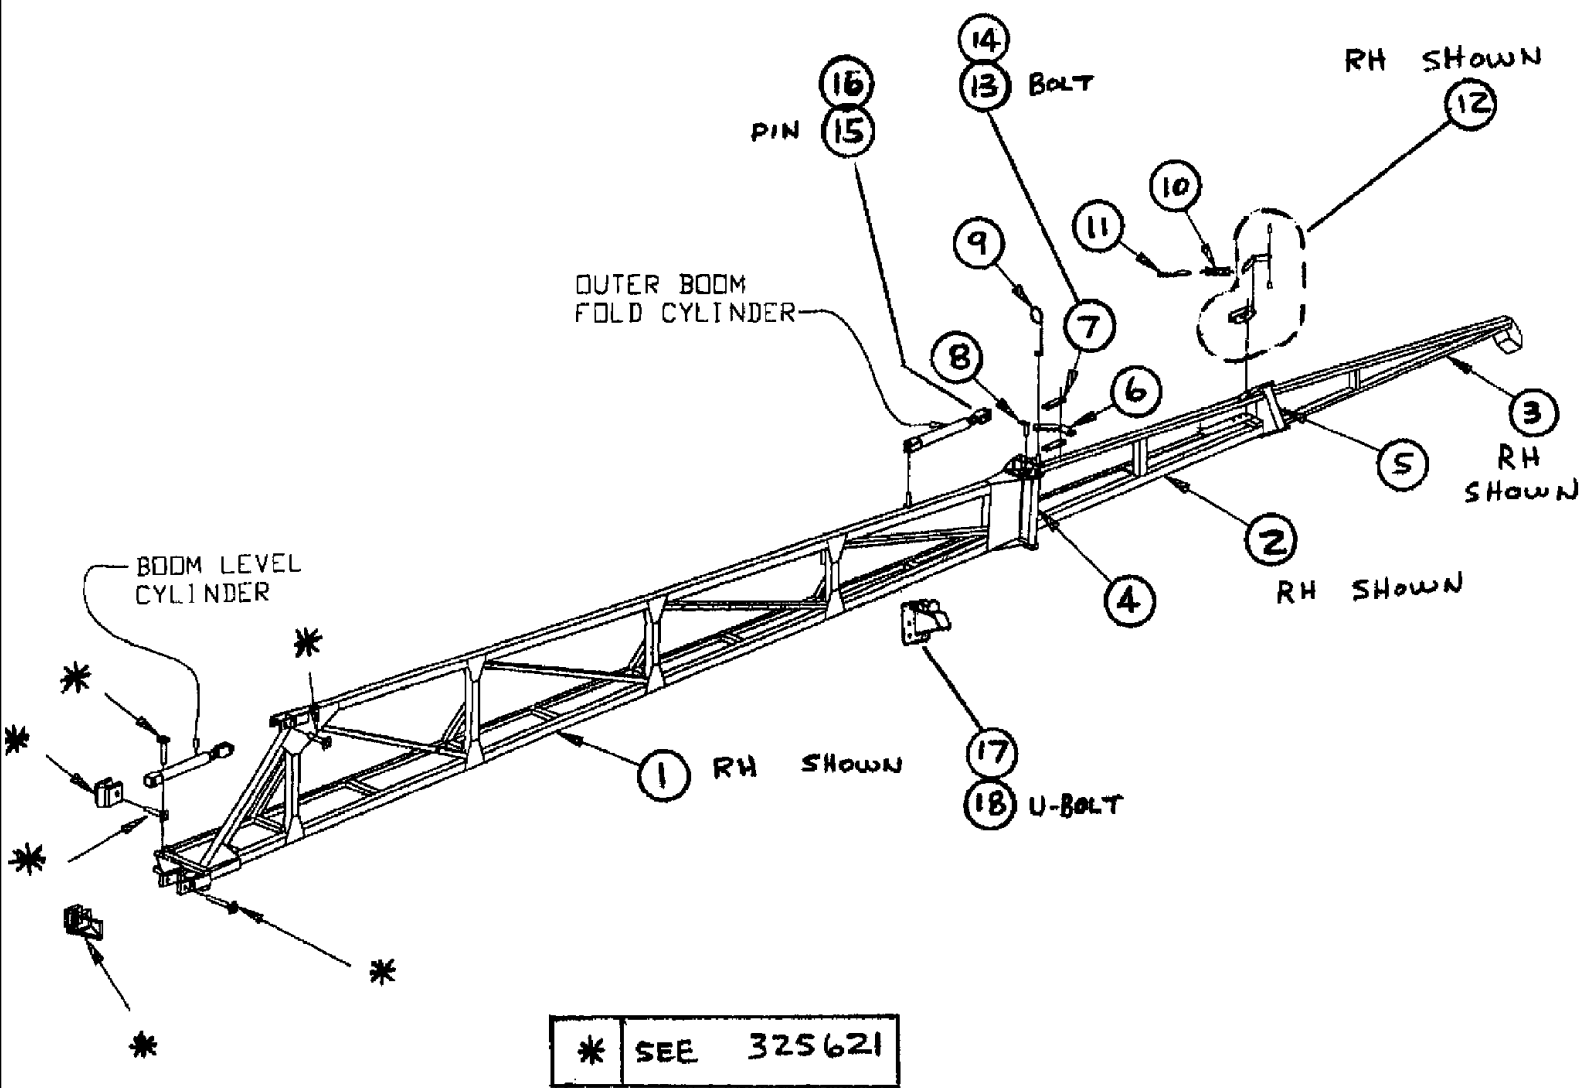

342252A1

SPX3185 PATRIOT SPRAYER (10/02-)

08-014 BOOMS - BOOM GROUP, LH, 90'

сылка	Номер детали	Кол-во	Описание
1	342254A1	1	ARM, BOOM wldmt, LH, INR, 90', 785
2	BN310966	1	BOOM, WLDT, 90' boom fold LH
3	BN310875	1	BOOM, BOOM, LH, wldmt breakaway 90
4	BN66628	1	PIN, PIN weldment 90' boom
5	BN24487	1	PIN, PIN wldmt, 75' boom, 772
6	BN21414A	1	BAR, BAR link, 3/4" HRS 4.62 x 9.06
7	BN21410A	2	BAR, BAR link, 1/2" x 1.5 HRS x 5.75
8	BN22456	1	PIN, PIN wldmt, boom pivot
9	BN24490	1	BRACKET, BRACKET wdmt, hose guide
10	BN24468	1	SPRING, SPRING tension, 1.25 x 5.5
11	BN310970	1	BRACKET, TAKEUP wldmt, spring OR DR
12	BN27486	1	PKG. hdwe, LH, breakaway, 75' BM
	231-4146	4	NUT, LOCK, 3/8"-16, GB, hex head, 3/8-16, TLN, GB
	BN24499	1	BRACKET, MNTL wldmt 75' boom latch
	BN50258	1	BOLT, hex head, 3/8-16 x 1.25, SS
	231-4148	1	NUT, LOCK, 1/2"-13, GB, hex head, 1/2-13, TLN, GB
	BN24452	1	PIN, LATCH weldment 75' boom
	BN19820	2	SPACER, SPACER plastic, .37 ID x 1.42
13	413-1248	1	BOLT, Hex, 3/4"-10 x 3", G5,
14	231-41412	3	NUT, LOCK, 3/4"-10, GB, hex head, 3/4-10, TLN, GB
15	BN23177	1	PIN, HEADED, wldmt, 1.0 dia. x 2.5
16	BN50601	2	PIN, SPLIT (COTTER), 3/16 x 2
17	BN67266	1	COVER, WLDMT boom cradle
18	BN312959	2	U-BOLT, 3/8, 2.06 ID
	231-4145	3	NUT, LOCK, 5/16"-18, GB,
	231-4146	3	NUT, LOCK, 3/8"-16, GB, hex head, 3/8-16, TLN, GB
	231-4148	2	NUT, LOCK, 1/2"-13, GB, hex head, 1/2-13, TLN, GB
	413-516	1	BOLT, Hex, 5/16"-18 x 1", G5, Full Thd, hex head, 5/16-18 x 1, G5
	413-524	2	BOLT, Hex, 5/16"-18 x 1 1/2", G5, hex head, 5/16-18 x 1.5, G5
	BN10465	4	NIPPLE, LUBE, ZERK grease, 1/4", 28 STR.
	BN50145	6	WASHER, 3/8, FW, G5
	BN50161	6	WASHER, 1, FW, G5
	BN50258	3	BOLT, hex head, 3/8-16 x 1.25, SS

Complete Part # 342252A1 (Ref Only)