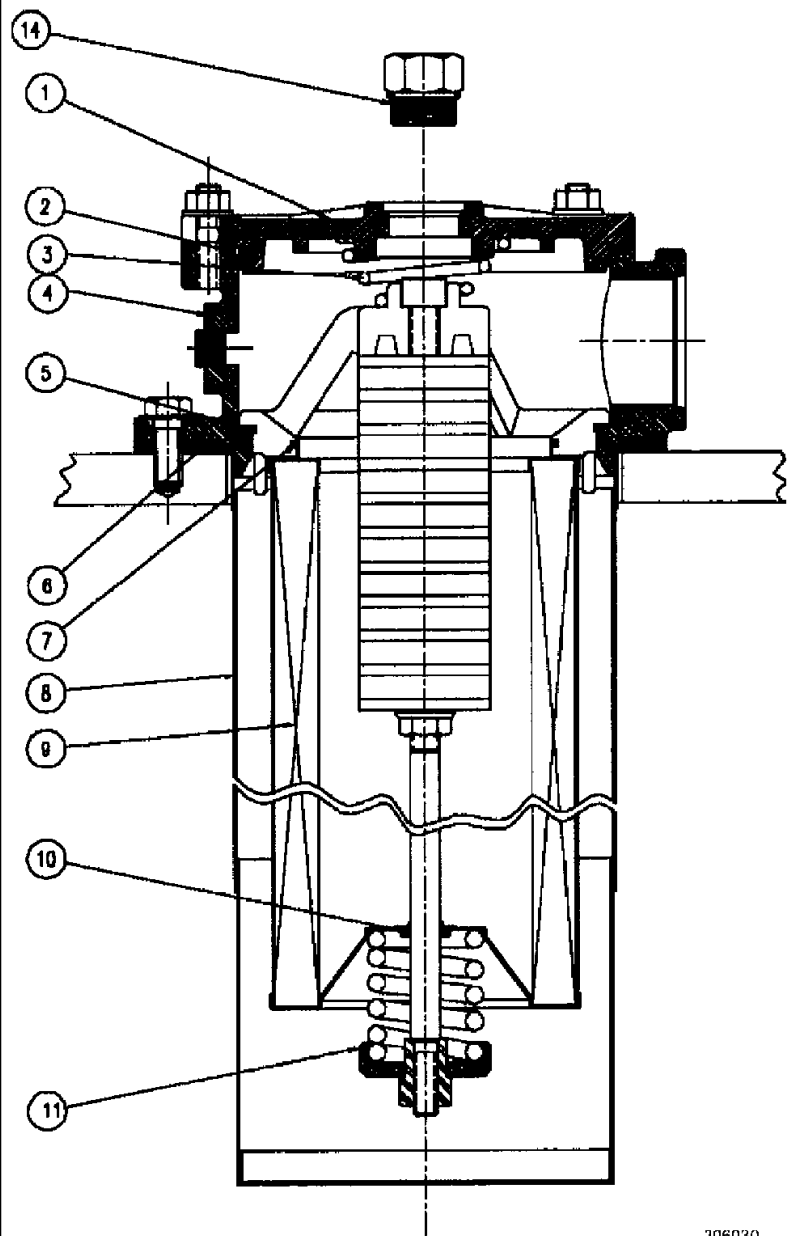

306030

SPX3185 PATRIOT SPRAYER (10/02-)

06-025 HYDRAULIC PLUMBING - AUX SYSTEM INTAKE RETURN FILTER

сылка	Номер детали	Кол-во	Описание
1	BN54259	1	COVER, FILTER ASSEMBLY
2	BN54260	1	O-RING, cover, filter A
3	BN54261	1	SPRING, COIL, conical
4	BN306202	1	HEAD,
5	BN54263	1	O-RING, insert
6	BN54264	1	GASKET, tank
7	BN306203	1	GASKET, bypass
8	BN306204	1	DIFFUSER,
9	BN306031	1	FILTER, ELEMENT, 6ABS, 12"
10	BN54267	1	O-RING, element
11	BN306205	1	ASSEMBLY, BYPASS
12	BN53955	1	SWITCH, pressure for 53952
14	BN54270	1	PLUG, ext. w/O-ring #12
15	BN306206	2	PLUG, 1/4" NPT

Complete Part # BN306030 (Ref Only)