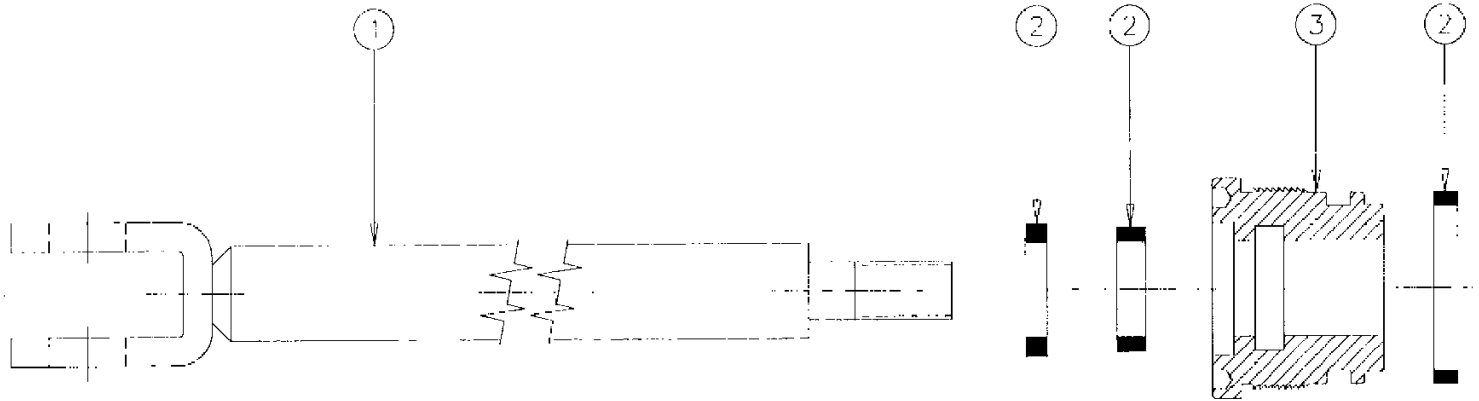

68696

SPX3185 PATRIOT SPRAYER (10/02-)

07-003 CYLINDERS - BOOM HEIGHT

сылка	Номер детали	Кол-во	Описание
1	BN68842	1	ROD, ROD weldment, cylinder
2	BN98624	1	KIT seal, This is a complete seal kit. Parts shown are for the screw-on end gland. When replacing - take note on how old seals are positioned.
3	BN98656	1	GLAND, end
4	BN98657	1	PISTON,
5	BN98093	1	NUT, LOCK, jam

Complete Part # BN68696 (Ref Only)