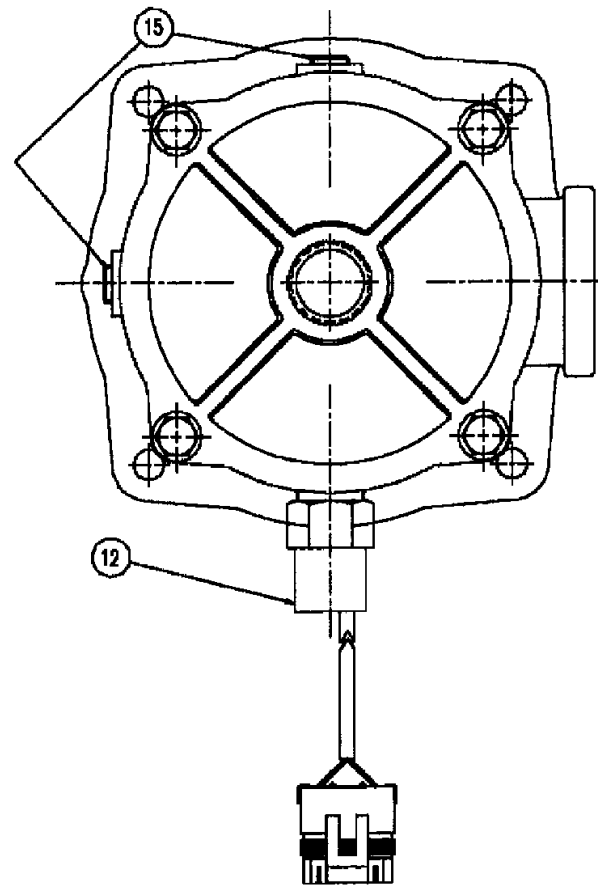

306030

SPX3185 PATRIOT SPRAYER (10/02-)

06-025 HYDRAULIC PLUMBING - AUX SYSTEM INTAKE RETURN FILTER

сылка	Номер детали	Кол-во	Описание
1	BN54259	1	COVER, FILTER ASSEMBLY
2	BN54260	1	O-RING, cover, filter A
3	BN54261	1	SPRING, COIL, conical
4	BN306202	1	HEAD,
5	BN54263	1	O-RING, insert
6	BN54264	1	GASKET, tank
7	BN306203	1	GASKET, bypass
8	BN306204	1	DIFFUSER,
9	BN306031	1	FILTER, ELEMENT, 6ABS, 12"
10	BN54267	1	O-RING, element
11	BN306205	1	ASSEMBLY, BYPASS
12	BN53955	1	SWITCH, pressure for 53952
14	BN54270	1	PLUG, ext. w/O-ring #12
15	BN306206	2	PLUG, 1/4" NPT

Complete Part # BN306030 (Ref Only)