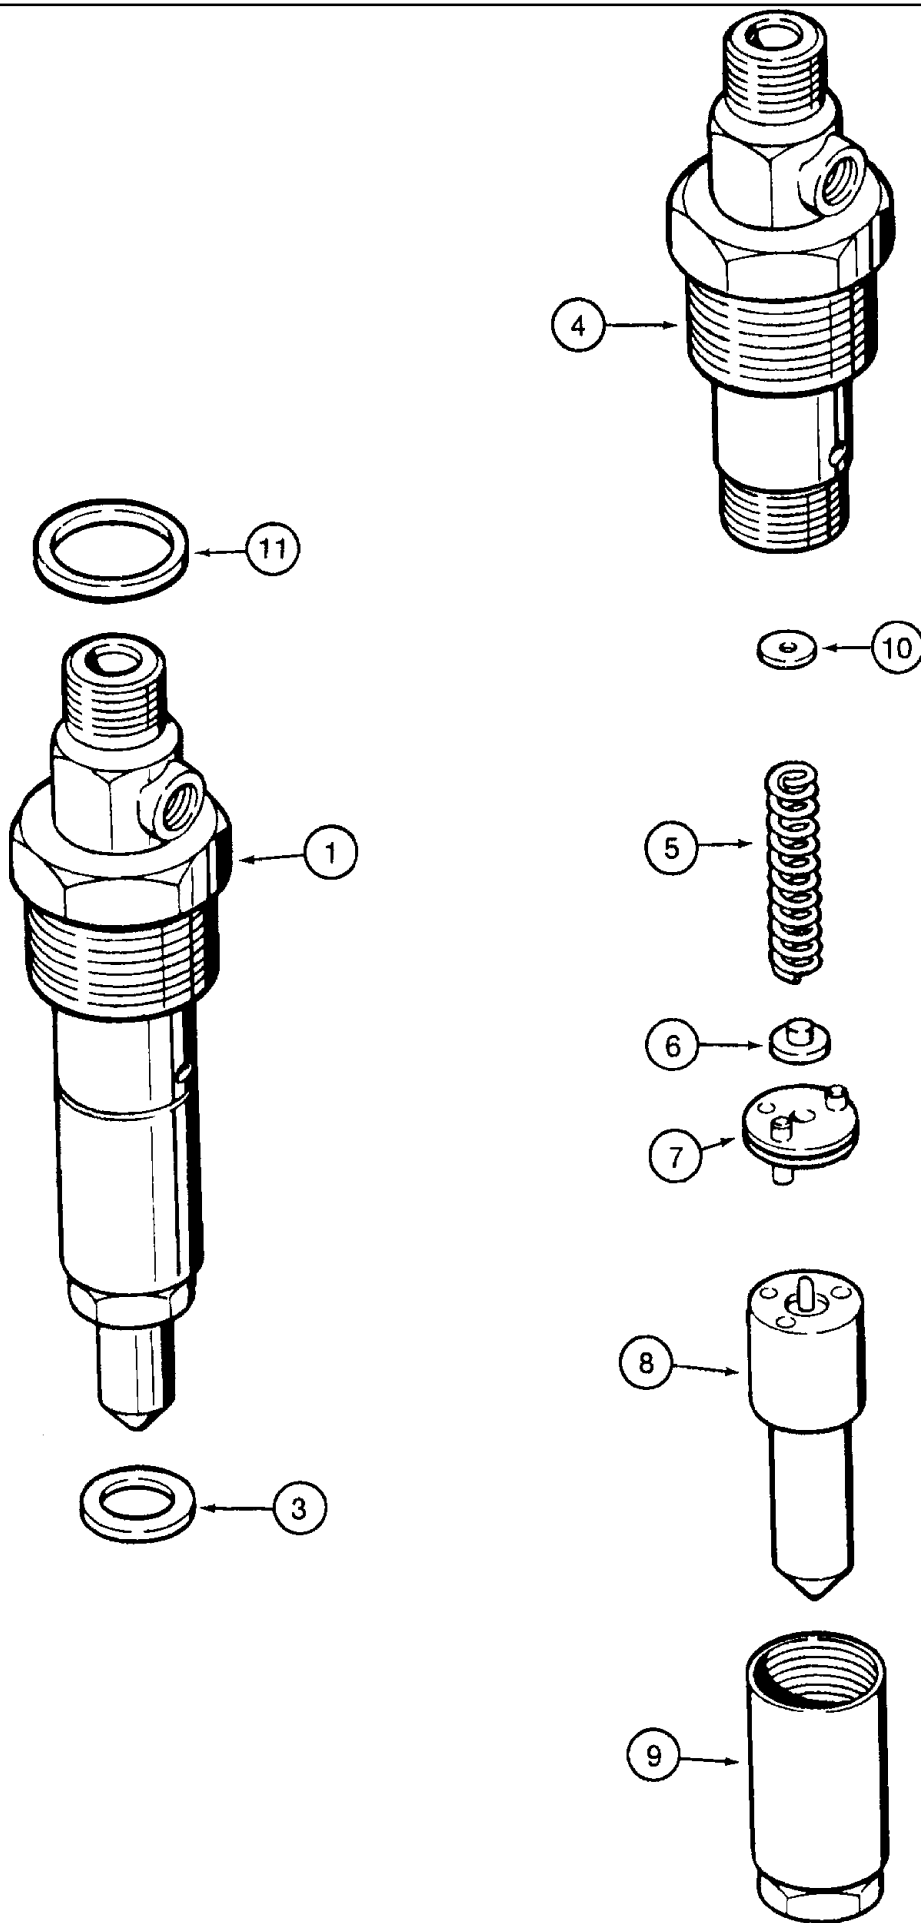

RH01M013

03-064 ENGINE - FUEL INJECTION NOZZLE

сылка	Номер детали	Кол-во	Описание
	JR930131	1	REMAN-NOZZLE, INJECT, ASSEMBLY fuel, remanufactured, North America only
	JC930131	1	CORE-INJECTION PUMP, RETURN NUMBER use this part number to return injector core for credit when using a remanufactured assembly
1	J930131	6	INJECTOR ASSY., NOZZLE fuel
3	J937142	1	SEAL, injector nozzle, 7 mm tip, Whenever a nozzle is removed from the cylinder head, J937142 seal must be replaced.
4	NSS	1	NOT SERVICED SEPARATELY, BODY injector
5	NSS	1	NOT SERVICED SEPARATELY, SPRING nozzle pressure
6	NSS	1	NOT SERVICED SEPARATELY, SEAT nozzle pressure string
7	NSS	1	NOT SERVICED SEPARATELY, STOP nozzle valve
8	NSS	1	NOT SERVICED SEPARATELY, TIP nozzle injector
9	NSS	1	NOT SERVICED SEPARATELY, NUT cap, nozzle tip
	A48186	1	KIT, shim, nozzle opening pressure, starter kit, use one shim of the thickness required, no longer available, order component separately
10	1806233C1		UAR SHIM, nozzle, 1.00 mm
10	1806234C1		UAR SHIM, nozzle, 1.04 mm
10	1806235C1		UAR SHIM, nozzle, 1.08 mm
10	1806236C1		UAR SHIM, nozzle, 1.10 mm
10	1806237C1		UAR SHIM, nozzle, 1.14 mm
10	1806238C1		UAR SHIM, nozzle, 1.18 mm
10	1806239C1		UAR SHIM, nozzle, 1.20 mm
10	1806240C1		UAR SHIM, nozzle, 1.24 mm
10	1806241C1		UAR SHIM, nozzle, 1.28 mm
10	1806242C1		UAR SHIM, nozzle, 1.30 mm
10	1806243C1		UAR SHIM, nozzle, 1.34 mm
10	1806244C1		UAR SHIM, nozzle, 1.38 mm
10	1806245C1		UAR SHIM, nozzle, 1.40 mm
10	1806246C1		UAR SHIM, nozzle, 1.44 mm
10	1806247C1		UAR SHIM, nozzle, 1.48 mm
10	1806248C1		UAR SHIM, nozzle, 1.50 mm
10	1806249C1		UAR SHIM, nozzle, 1.54 mm
10	1806250C1		UAR SHIM, nozzle, 1.58 mm
10	1806251C1		UAR SHIM, nozzle, 1.60 mm
10	1806252C1		UAR SHIM, nozzle, 1.64 mm
10	1806253C1		UAR SHIM, nozzle, 1.68 mm
10	1806254C1		UAR SHIM, nozzle, 1.70 mm
10	1806255C1		UAR SHIM, nozzle, 1.74 mm
10	1806256C1		UAR SHIM, nozzle, 1.78 mm
10	1806257C1		UAR SHIM, nozzle, 1.80 mm
10	1806258C1		UAR SHIM, nozzle, 1.84 mm
10	1806259C1		UAR SHIM, nozzle, 1.88 mm
10	1806260C1		UAR SHIM, nozzle, 1.90 mm
10	1806261C1		UAR SHIM, nozzle, 1.94 mm
10	1806262C1		UAR SHIM, nozzle, 1.98 mm
11	J909356	6	SEAL, O-RING body to nut, injector body

Part available only through Case's Global After Sales Organization.