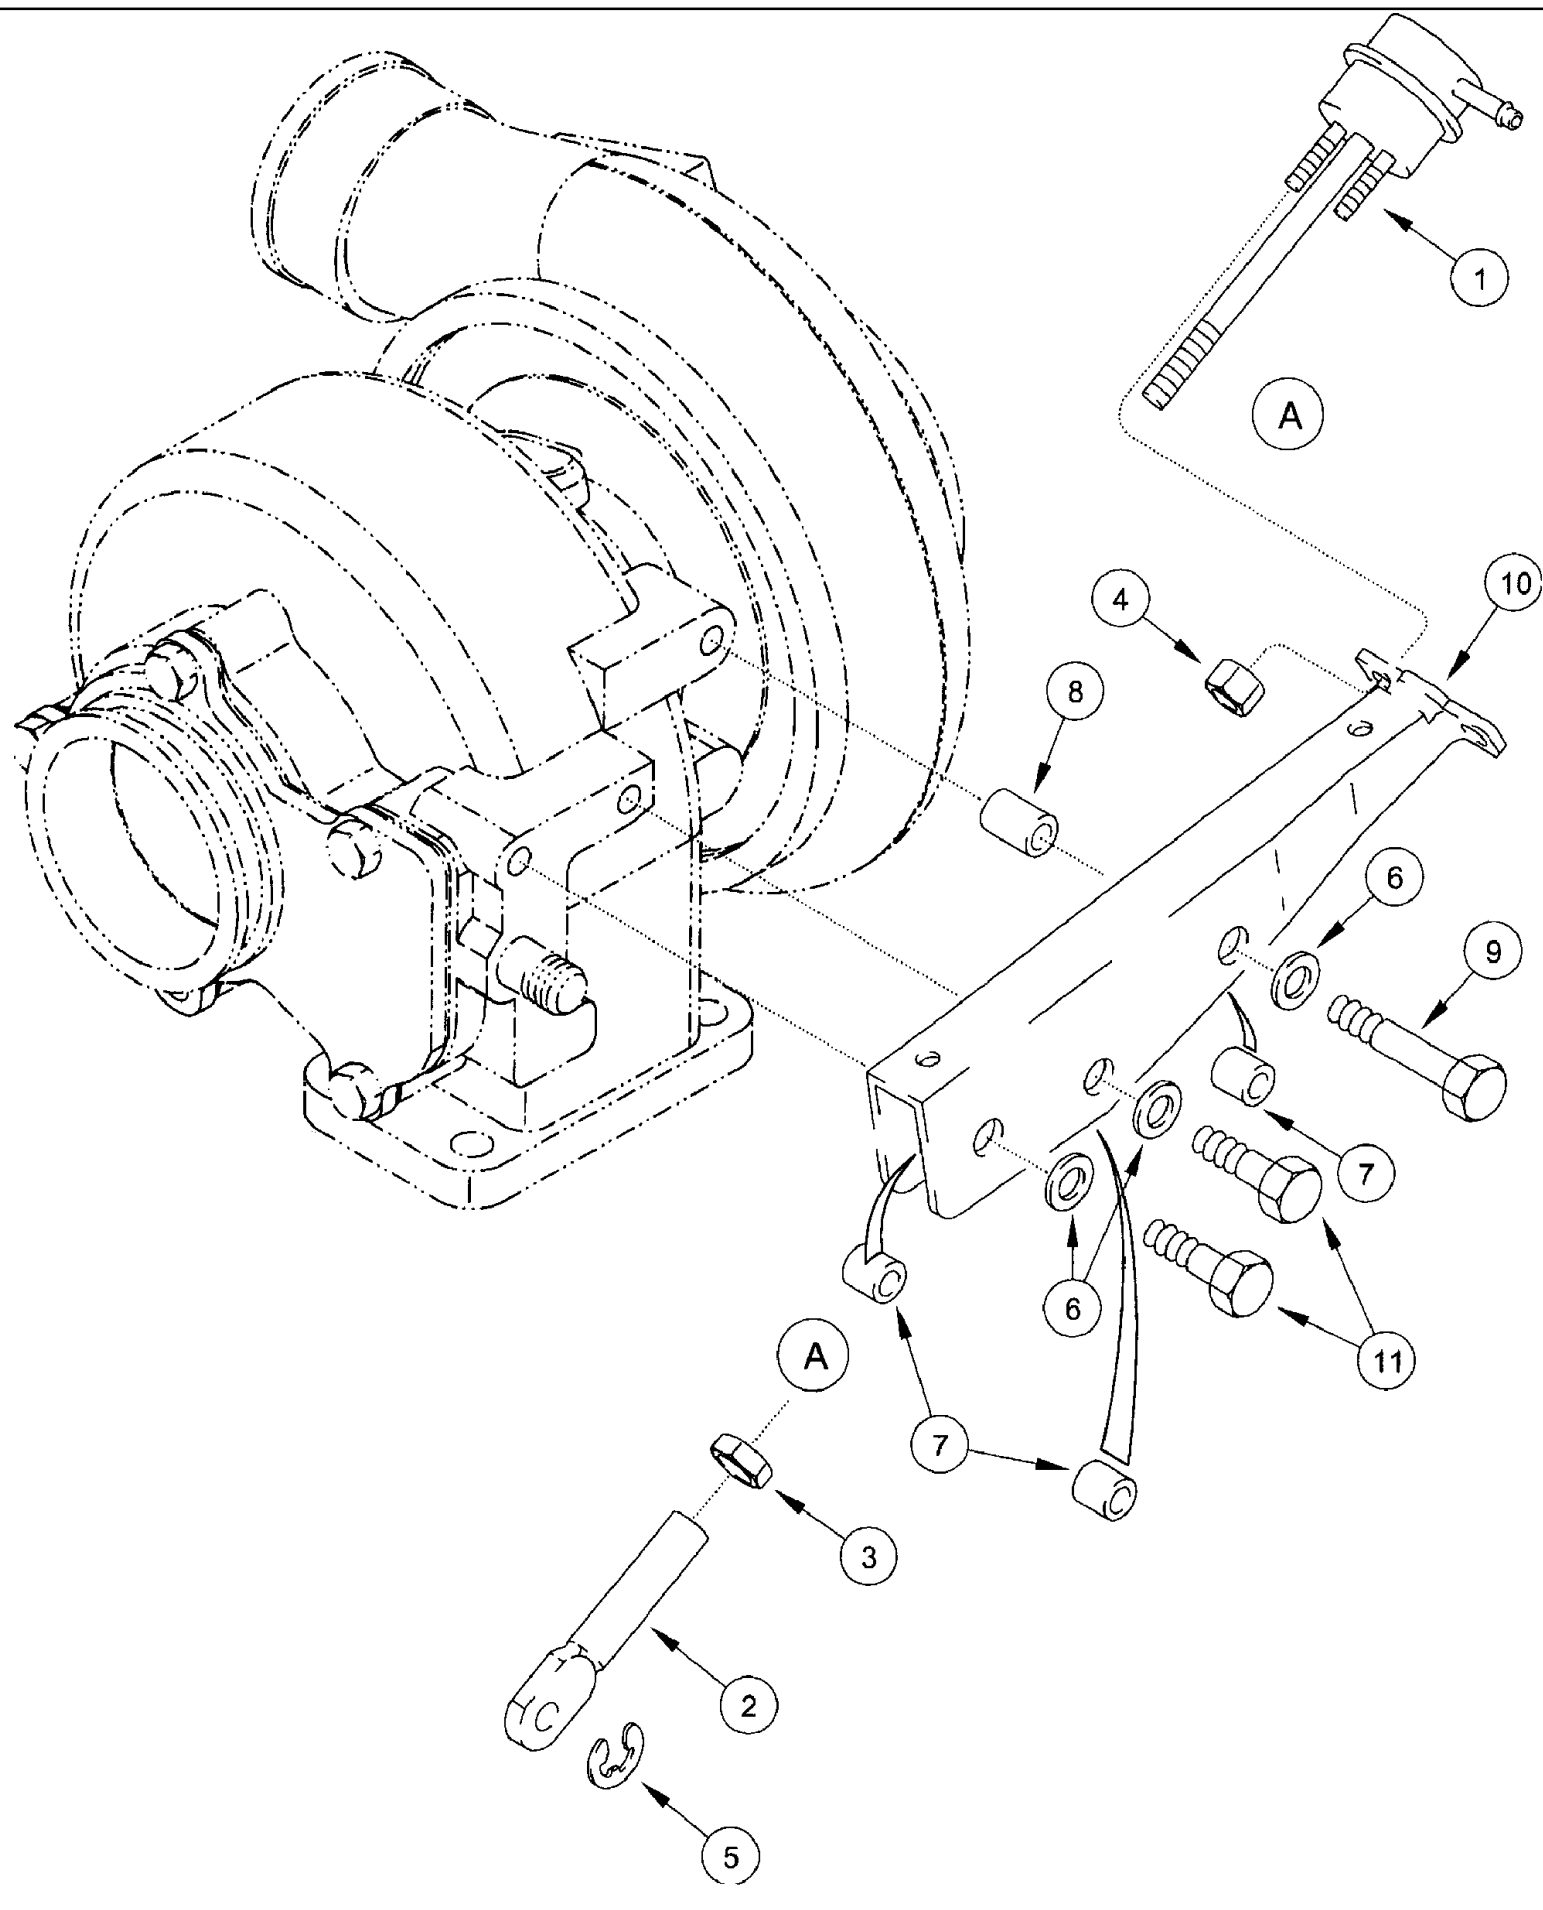

RI01K016

Part available only through Case's Global After Sales Organization.

03-020 ENGINE - WASTEGATE ACTUATOR

сылка	Номер детали	Кол-во	Описание
	J802697	1	KIT, turbocharger, also Includes: REF. 2 - 23 on page 03-018
1	J594348	1	ACTUATOR, turbocharger
2	J528177	1	LINK, adjusting
3	425-155	1	NUT, Jam, 5/16"-24, G5, hex, jam, 5/16 inch NF
4	J528204	2	NUT, lock
5	J528221	1	RING, SNAP, retaining
6	895-11008	3	WASHER, M8 x 16 x 1.6, flat, 9 x 17 x 1.6 mm
7	J532195	3	SPACER, mounting, short
8	J532196	1	SPACER, mounting, long
9	814-8055	1	BOLT, Hex, M8 x 55, 8.8, BOLT hex, 8 - 1.25 x 55 mm
10	J533328	1	SUPPORT, BRACKET wastegate actuator
11	814-8035	2	BOLT, Hex, M8 x 35, 8.8, BOLT hex, 8 - 1.25 x 35 mm