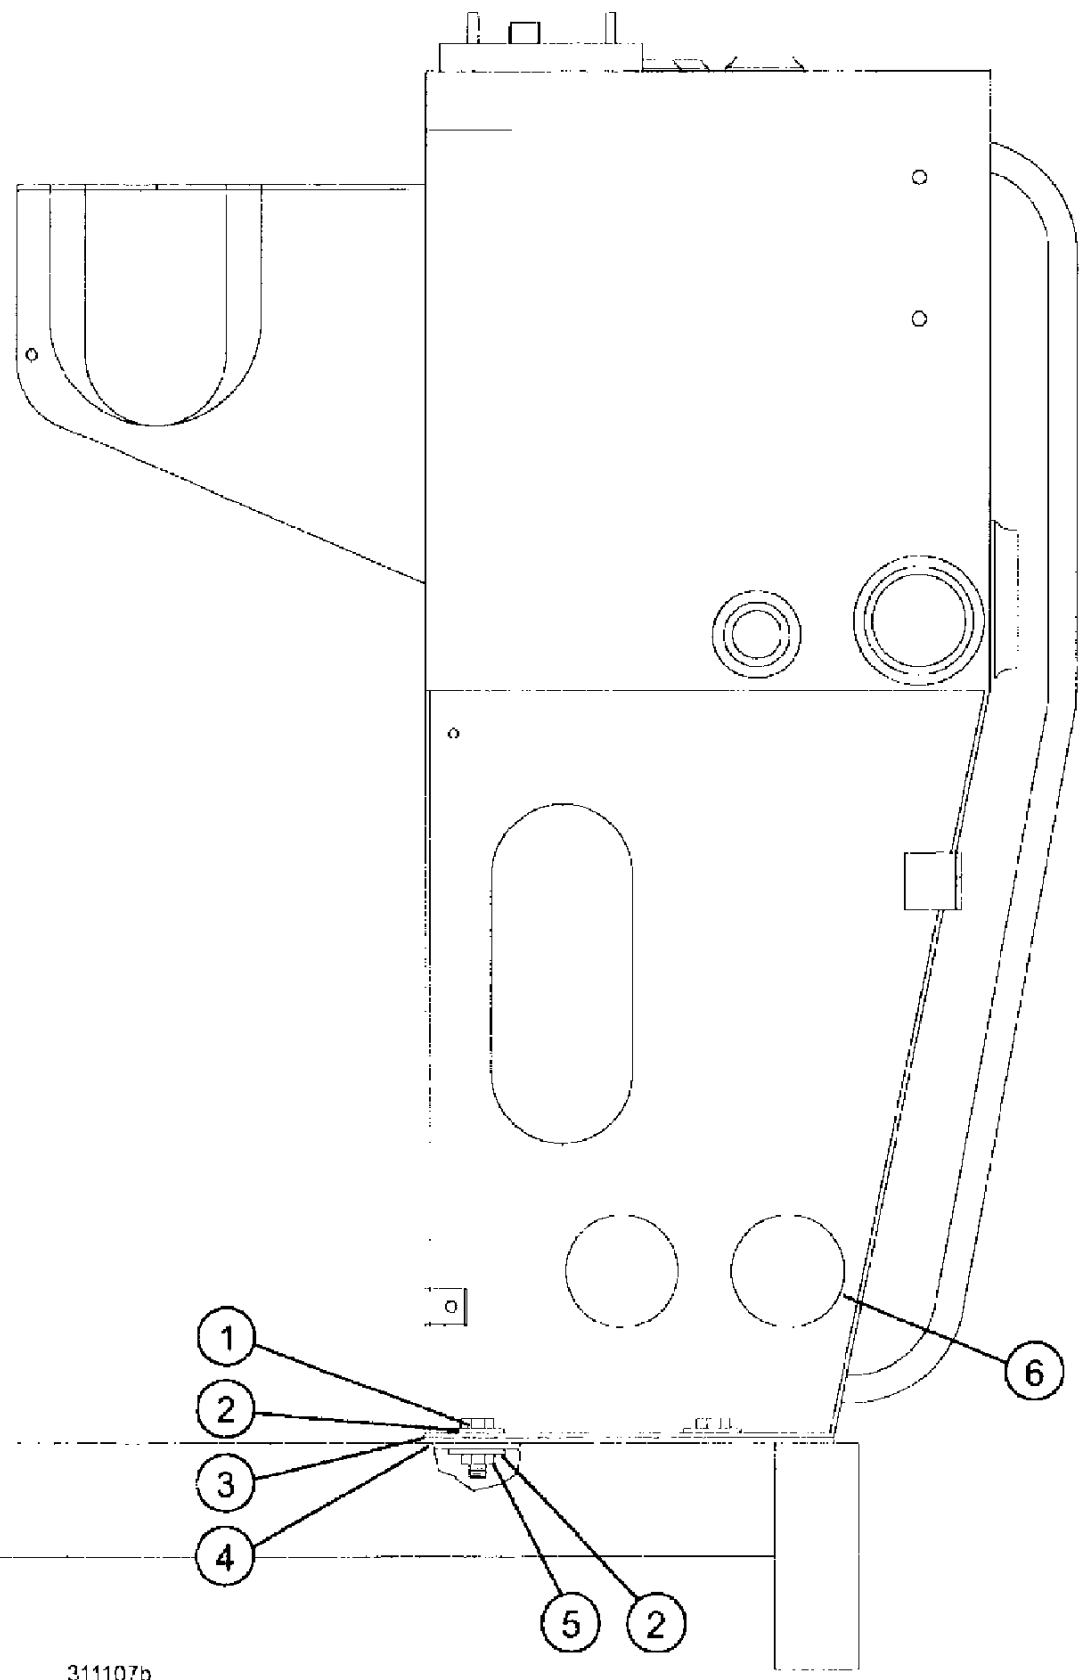

311107b

04-025 SUSPENSION & FRAME - OIL TANK MOUNTING

сылка	Номер детали	Кол-во	Описание
*1	326-836	4	BOLT, Hex, 1/2"-13 x 2 1/4", G8,
2	BN300176	8	WASHER, flat, 1/2, GR 8
3	BN300172	2	PLATE,
4	BN310999	2	PLATE spacer
5	BN50998	4	NUT, LOCK, 1/2-13 top, 8, PL
6	BN303901	1	TRIM edge 13"
NS		1	HOSE, 1.25" suction x 35", see page 6-4
NS		1	HOSE, 1.25" suction x 30", see page6-4
NS		1	HOSE, 1.5" suction x 66", see page 6-4