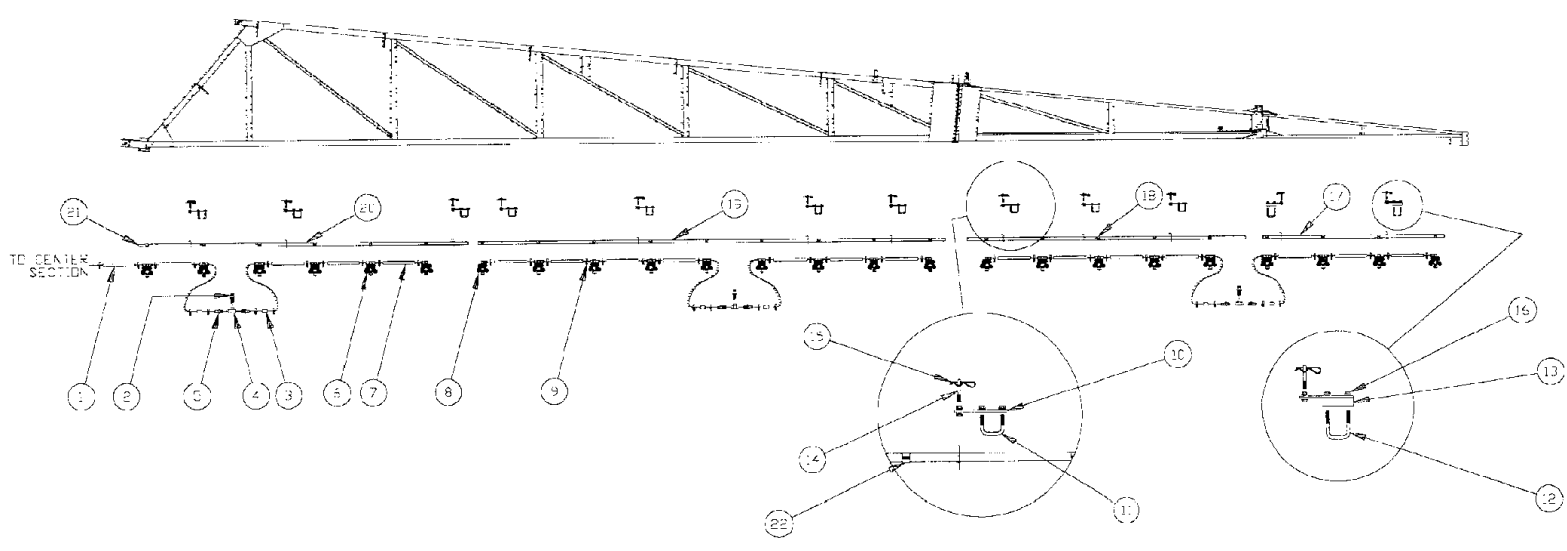

RIGHT

сылка	Номер детали	Кол-во	Описание
1	BN53914	1	HOSE, HOSE, 3/4" ID, EPDM x 60"
2	BN53667	3	COUPLING, CMLCK, ML, THD, TO ML
3	BN53737	6	HOSE, HOSE, EPDM 3/4" ID x 7.5"
4	BN73629	3	TEE, poly pipe, 1"
5	BN53666	6	FITTING, HOSEBARB, 1 NPT x 3/4
6	BN68699	19	NOZZLE, NOZZLE, 5-way double, 3/4" SHA
	BN74621	19	NOZZLE, NOZZLE, 3-way double, 3/4" SHA
	BN74617	19	INJECTOR, FUEL SYSTEM, NOZZLE, 1-way double, 3/4" SHA
7	BN53738	18	HOSE (METRES), HOSE, EPDM 3/4" ID x 18.5"
8	BN69475	5	NOZZLE, NOZZLE, 5-way double, 3/4" SHA
	BN74622	5	NOZZLE, NOZZLE, 3-way single, 3/4" SHA
	BN74618	5	NOZZLE, 1-way single, 3/4" SHA
9	BN75978	50	CLAMP, SS, #12 ADJ HS, .56-1.25
10	BN67279	12	BRACKET, BRACKET dry mount boom
11	BN68061	12	U-BOLT, U-BOLT, 3/8"-SQ BND, 2.06 ID
12	BN53731	2	U-BOLT, U-BOLT, 3/8"-SQ BEND, 2" ID
13	BN68213	2	BAR, NOZZLE BAR SPACER breakaway
14	BN29599	12	PIN, PIN rework bolt, 3/8 x 2.75
15	BN71006	12	CLIP, HAIRPIN, 1/8", #11
16	231-4146	48	NUT, LOCK, 3/8"-16, GB, hex head, 3/8-16, TLN, GB
17	BN25936	1	TUBE, HYD, TUBE, 1 x 1 x 12GA x 64.62
18	BN67274	1	TUBE, TUBE NOZZLE MOUNT
19	BN67275	1	TUBE, TUBE NOZZLE MOUNT
20	BN67277	1	TUBE, TUBE NOZZLE MOUNT
21	BN32823	8	PLUG, CAPLUG tubing, fits 1 x 1 x 14G
22	BN74448	24	CLAMP, CLAMP square tubing, 1"