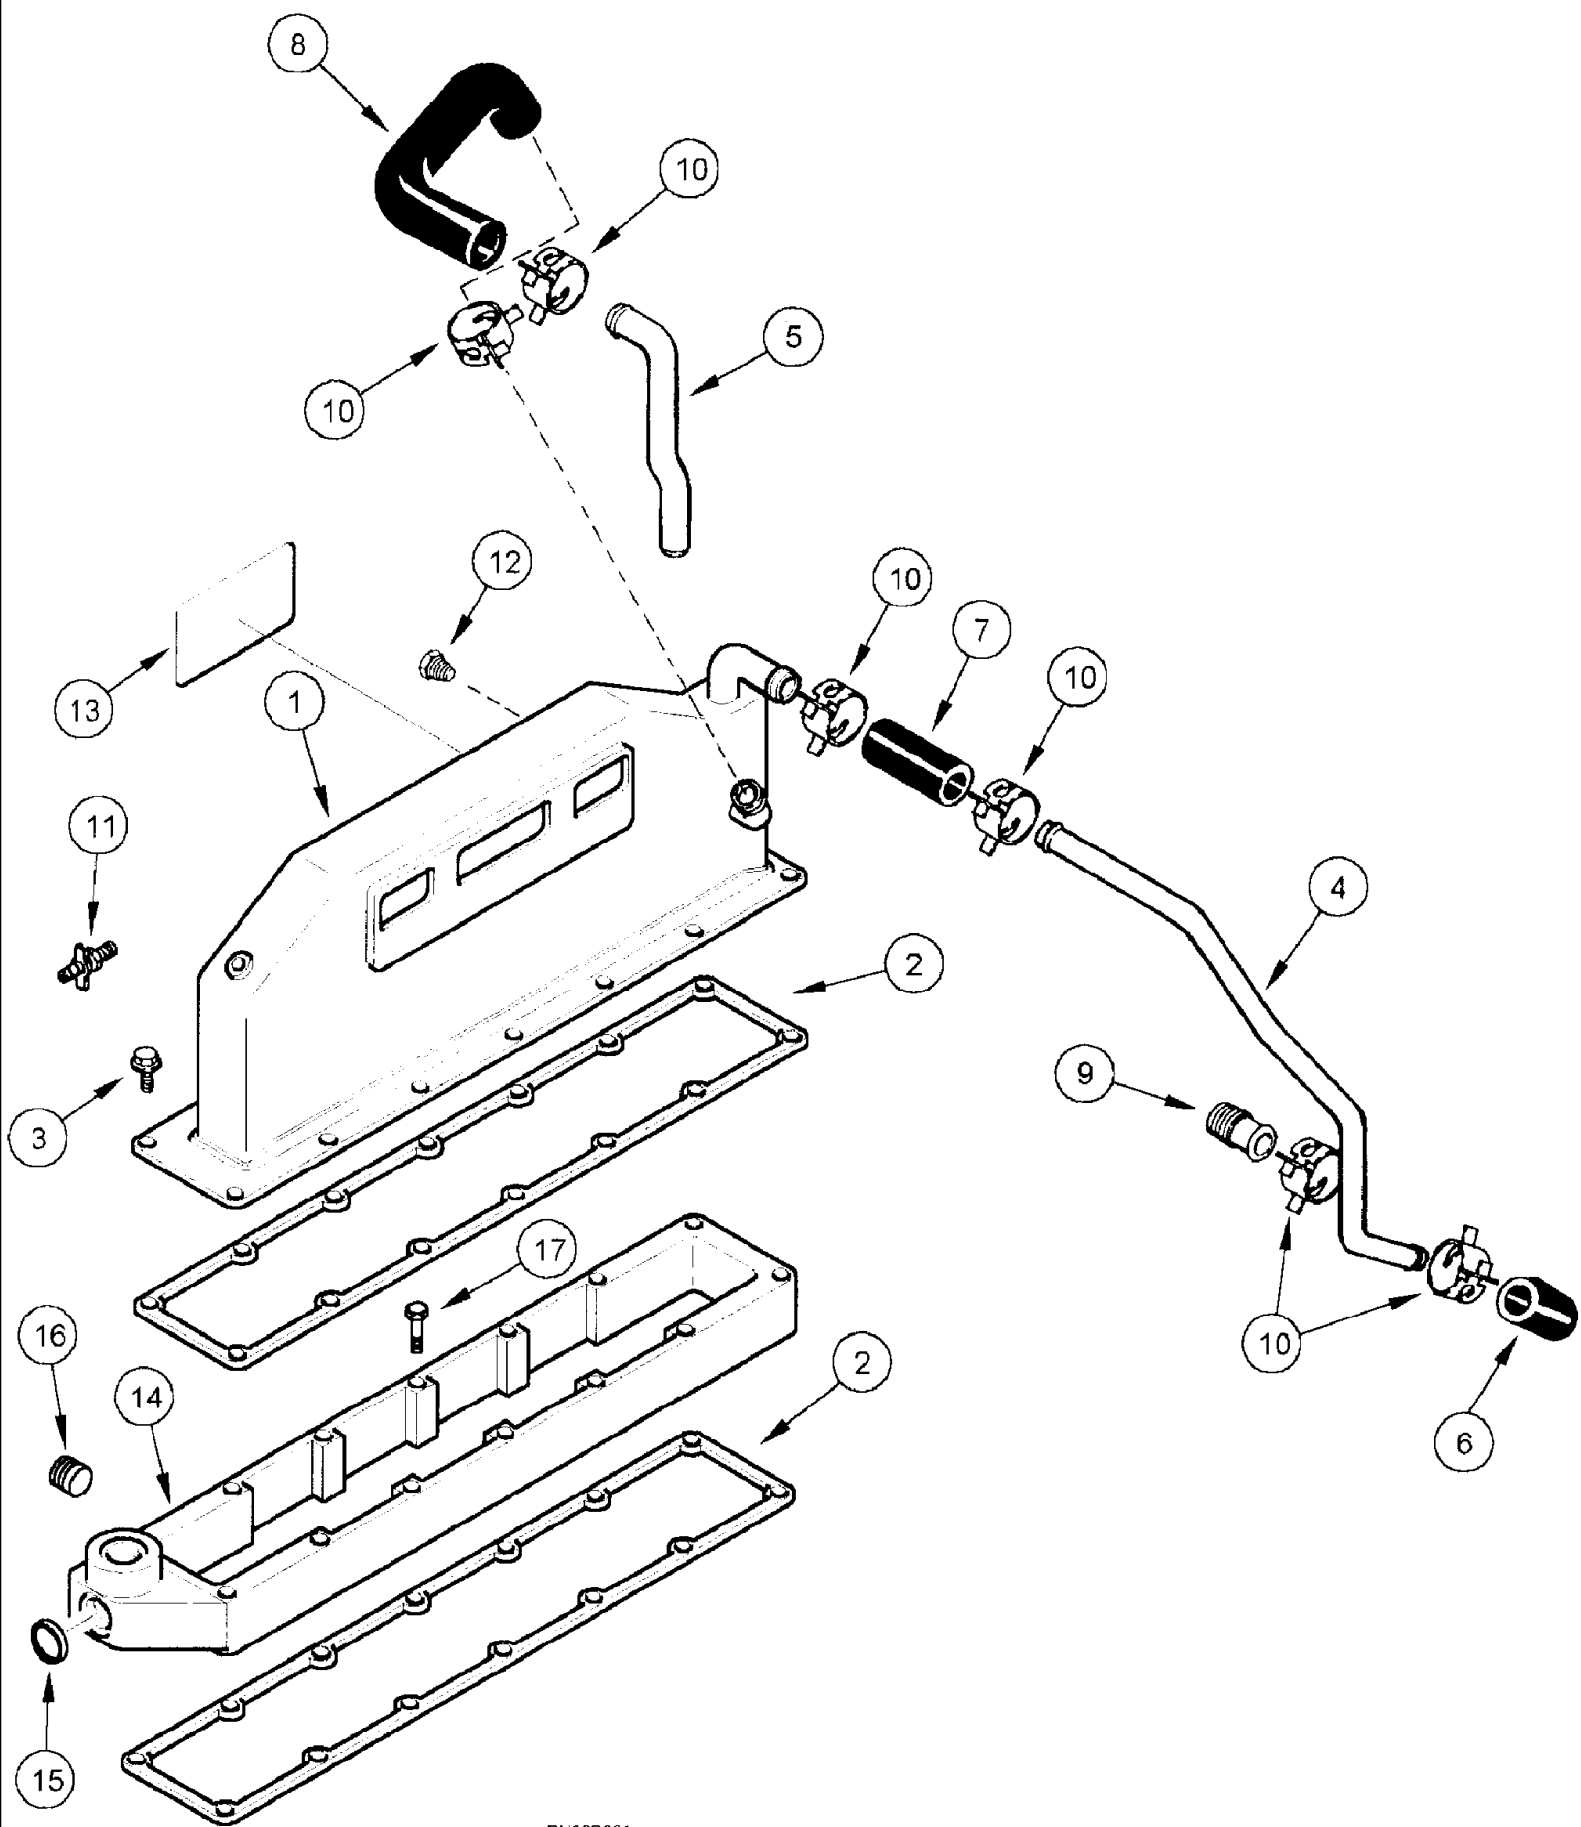

RH02D001

SPX3185 PATRIOT SPRAYER (10/02-)

03-014 ENGINE - AFTERCOOLER

сылка	Номер детали	Кол-во	Описание
1	J928503	1	COOLER, AFTER air intake
2	J938152	2	GASKET, mounting
3	J930837	10	SCREW, BOLT hex flange, special, 8 x 50 mm
4	J927956	1	TUBE, aftercooler return
5	J926446	1	TUBE, aftercooler supply
6	J918607	1	HOSE, LARGE, elbow
7	J918611	1	HOSE, LARGE, tube to aftercooler, 63 mm, 2-1/2 inch, long,
8	J928492	1	TUBE, HOSE elbow, return
9	J907167	1	COUPLING, SPLINED, block to hose
10	J937613	6	CLAMP, HOSE, spring type, aftercooler hoses to tubes
11	J909394	1	COCK, DRAIN, VALVE air bleed
12	J906619	1	PLUG, hex, 1/8 inch pt, installed in aftercooler drain
13	J910778	1	DECAL, caution, open during fill, not shown
14	J928464	1	SPACER, aftercooler
15	J900956	1	PLUG, expansion, 18 mm od
16	217-466	1	PLUG, DRAIN, Sq Soc, 1/2"-14, NTPF,
17	845-6015	1	BOLT, Hex Flg, M6 x 15, 8.8, Full Thd, BOLT heavy hex flange, 6 - 1.0 x 15 mm

Part available only through Case's Global After Sales Organization.