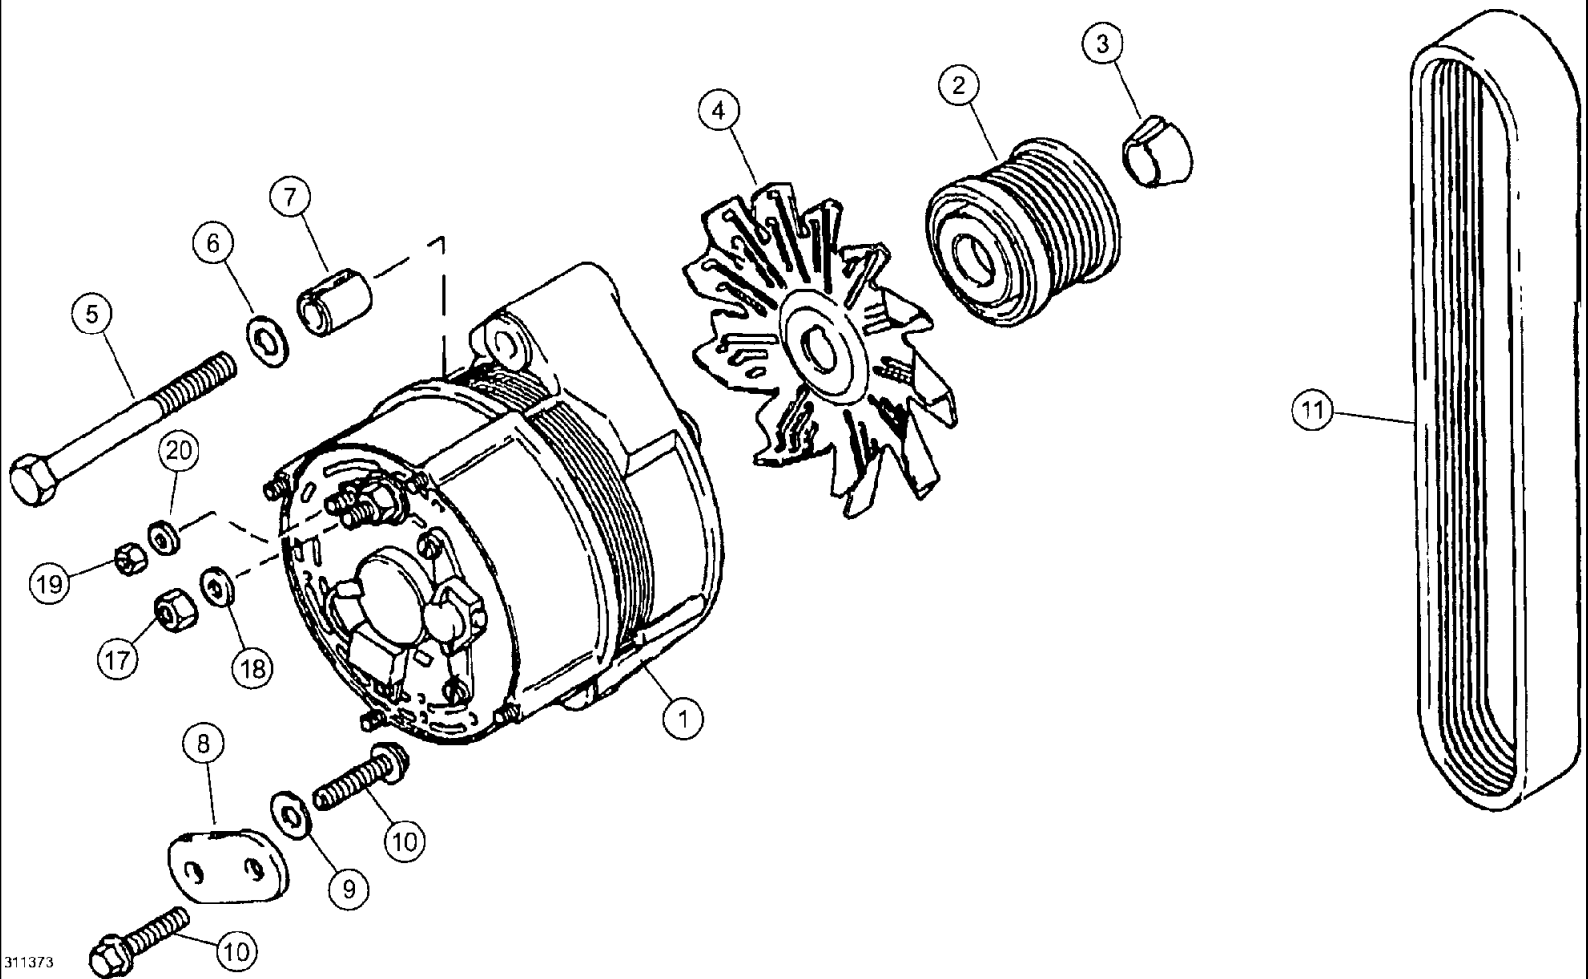

Part available only through Case's Global After Sales Organization.

310830

сылка	Номер детали	Кол-во	Описание
1		1	COMPRESSOR assembly see Figure 03-009, Part available only through Case's Global After Sales Organization.
2	A184596	1	PULLEY, compressor drive, on water pump, Part available only through Case's Global After Sales Organization.
3	84766C1	1	BELT, compressor drive, Part available only through Case's Global After Sales Organization.
4	191951A1	1	SUPPORT, COMPRESSOR bracket, Part available only through Case's Global After Sales Organization.
5	BN311230	1	BRACKET, SUPPORTING, A/C compressor brace, Part available only through Case's Global After Sales Organization.
6	814-10130	1	BOLT, Hex, M10 x 130, 8.8, BOLT, M10 - 1.5 x 130: 8.8, Part available only through Case's Global After Sales Organization.
7	905-10035	2	BOLT, Hex Serr Flg, M10 x 35, , Part available only through Case's Global After Sales Organization.
8	892-11010	3	WASHER, LOCK, M10, , Part available only through Case's Global After Sales Organization.
9	895-11010	4	WASHER, M10 x 20 x 2, , Part available only through Case's Global After Sales Organization.
10	3120737R1	1	WASHER, 10.8 x 25 x 5 mm, Part available only through Case's Global After Sales Organization.
11	83246410	2	10 mm - 1.5, Part available only through Case's Global After Sales Organization.
12	905-10025	3	BOLT, Hex Serr Flg, M10 x 25, BOLT flange, M10 - 1.5 x 25