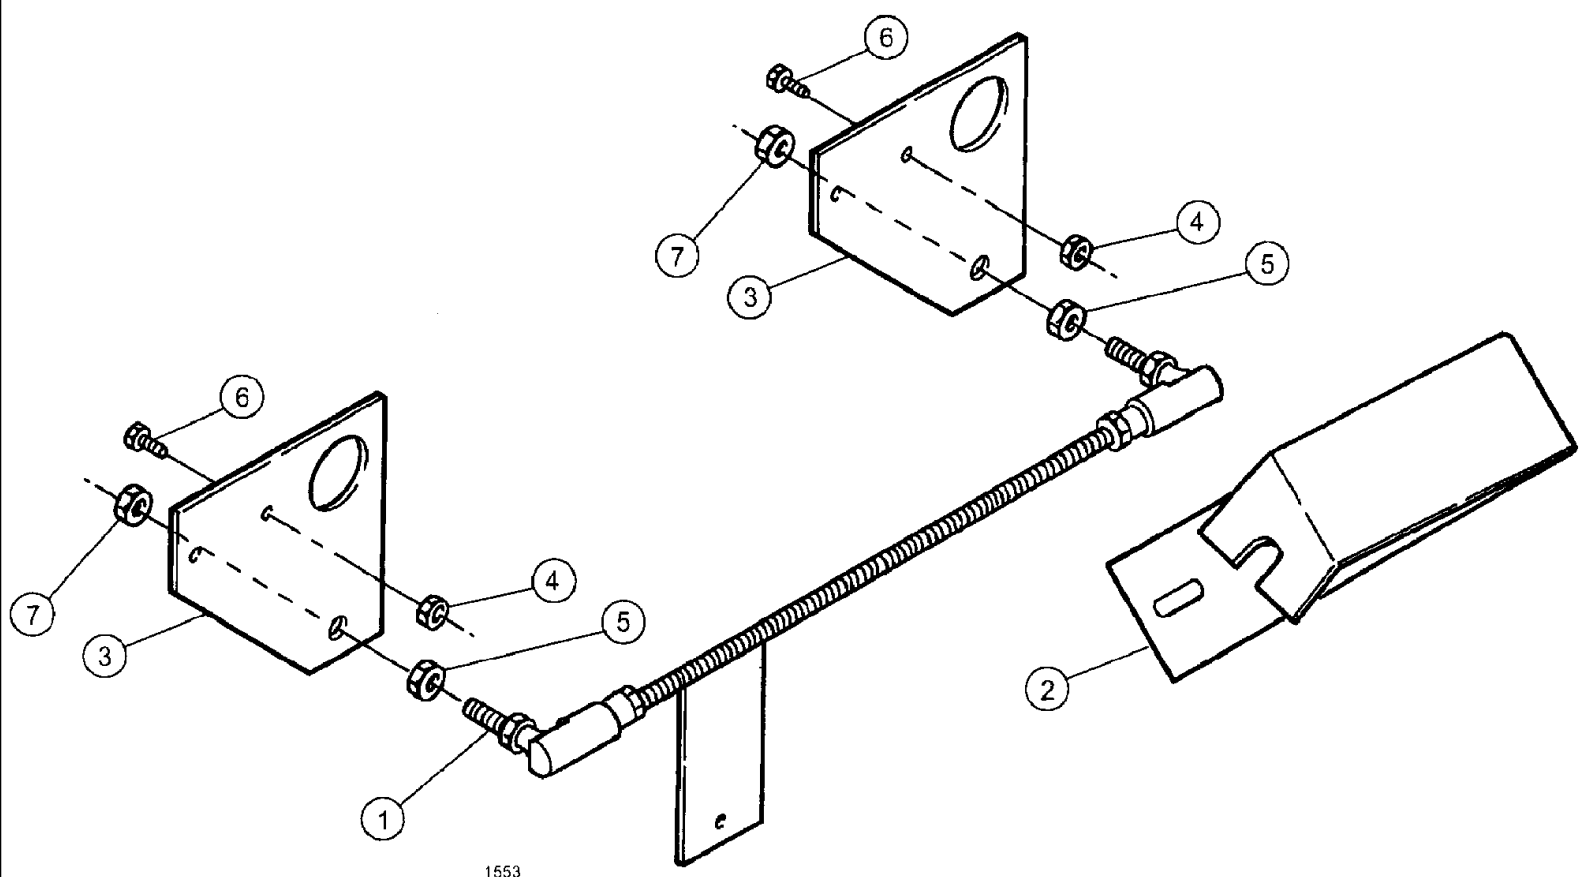

SPX3185 PATRIOT SPRAYER (10/02-)

03-081 ENGINE - HYDROSTAT LINKAGE PACKAGE

сылка	Номер детали	Кол-во	Описание
1	BN24907	1	ROD, linkage, asy, hydrostat
»	BN24906	1	ROD, linkage weldment
»	BN40245	2	GASKET, JNT ball 3/8-24 /grommet
»	BN50066	2	NUT, hex, 3/8 - 24
2	BN24921	1	BRACKET, MOUNT, 1/4" HR 1.75 x 10.70
3	BN25901	2	BRACKET, 7GA .304, 3.00 X 3.00
4	231-4144	4	NUT, LOCK, 1/4"-20, GB,
5	BN50066	2	NUT, hex head, 3/8-24
6	413-416	4	BOLT, Hex, 1/4"-20 x 1", G5,
7	BN50995	2	NUT, center loc, 3/8-24 UNF

Complete Part # BN311566 (Ref Only)