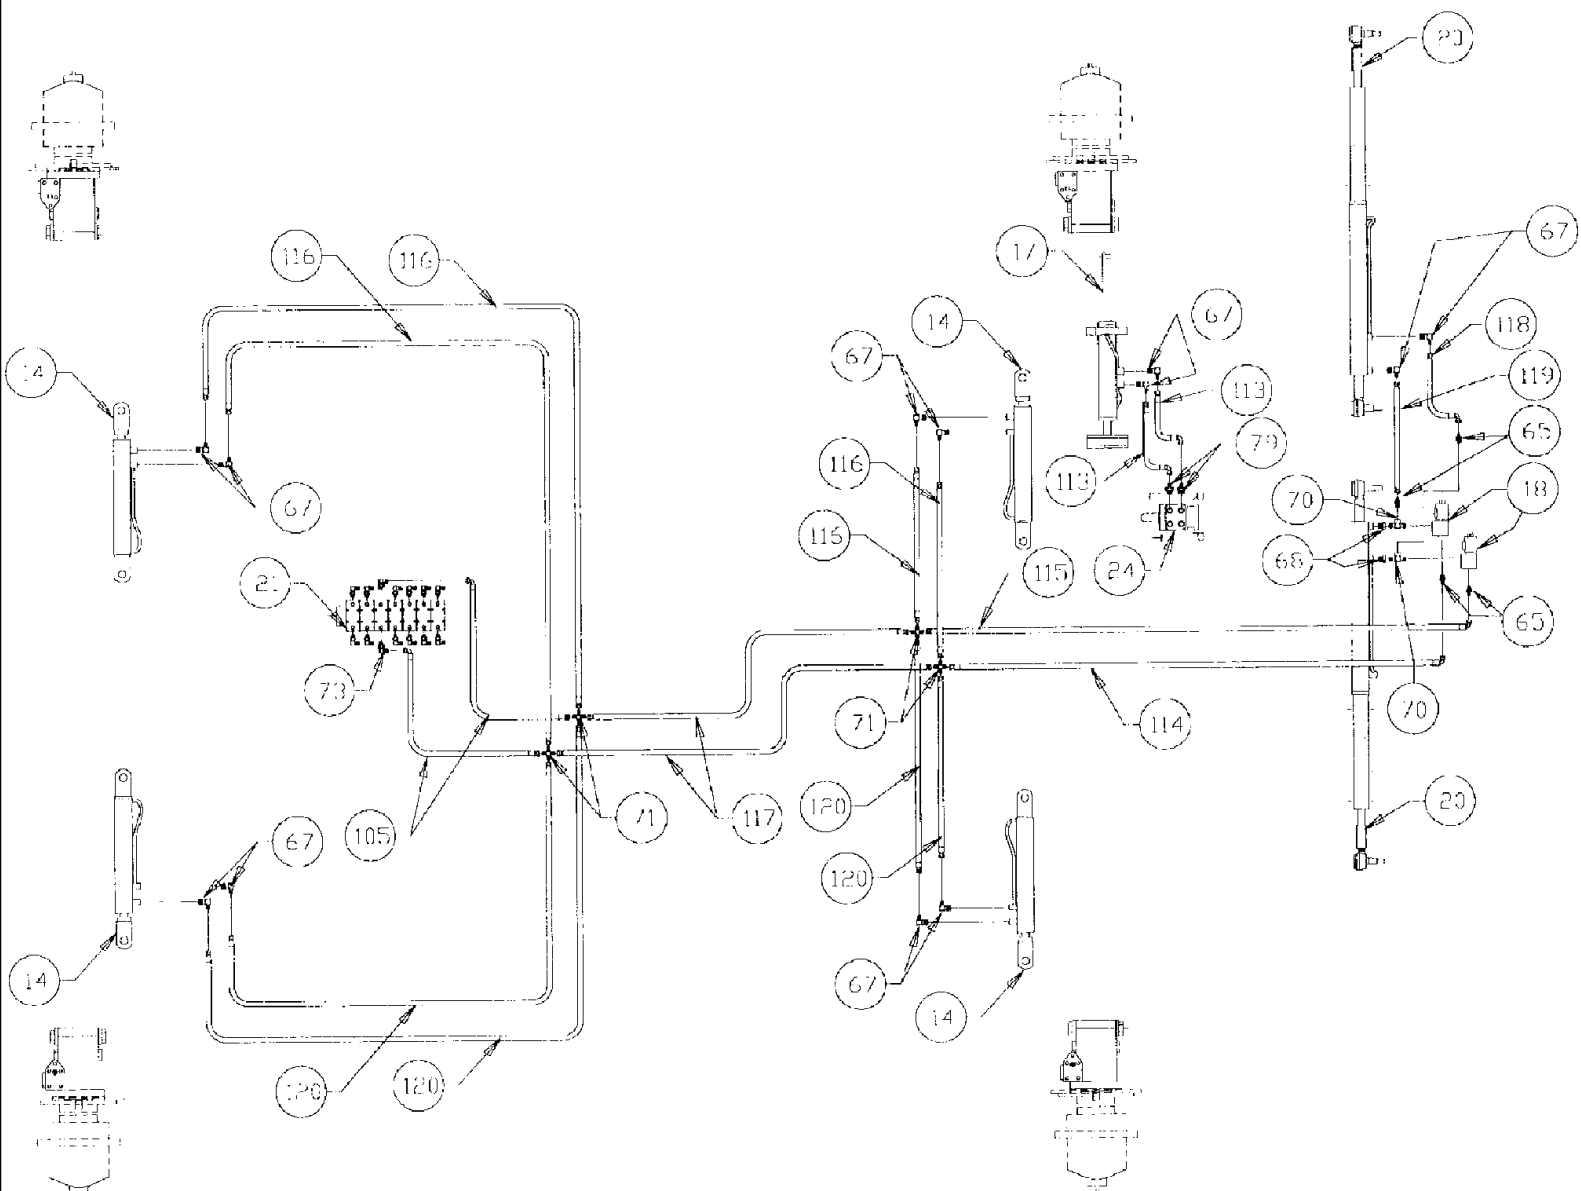

NOTE: GREASE ZERK ON STEERING CYLINDER

BUSHING TO FRONT OF PATRIOT

NOTE: TIE ROD CYLINDER PURS FACE FORWARD

& TIE ROD ENDS ARE UP

TIE ROD LEFT CYLINDER
FRONT VIEW

NOTE: THIS END THREADED COMPLETELY
INTO BUSHING