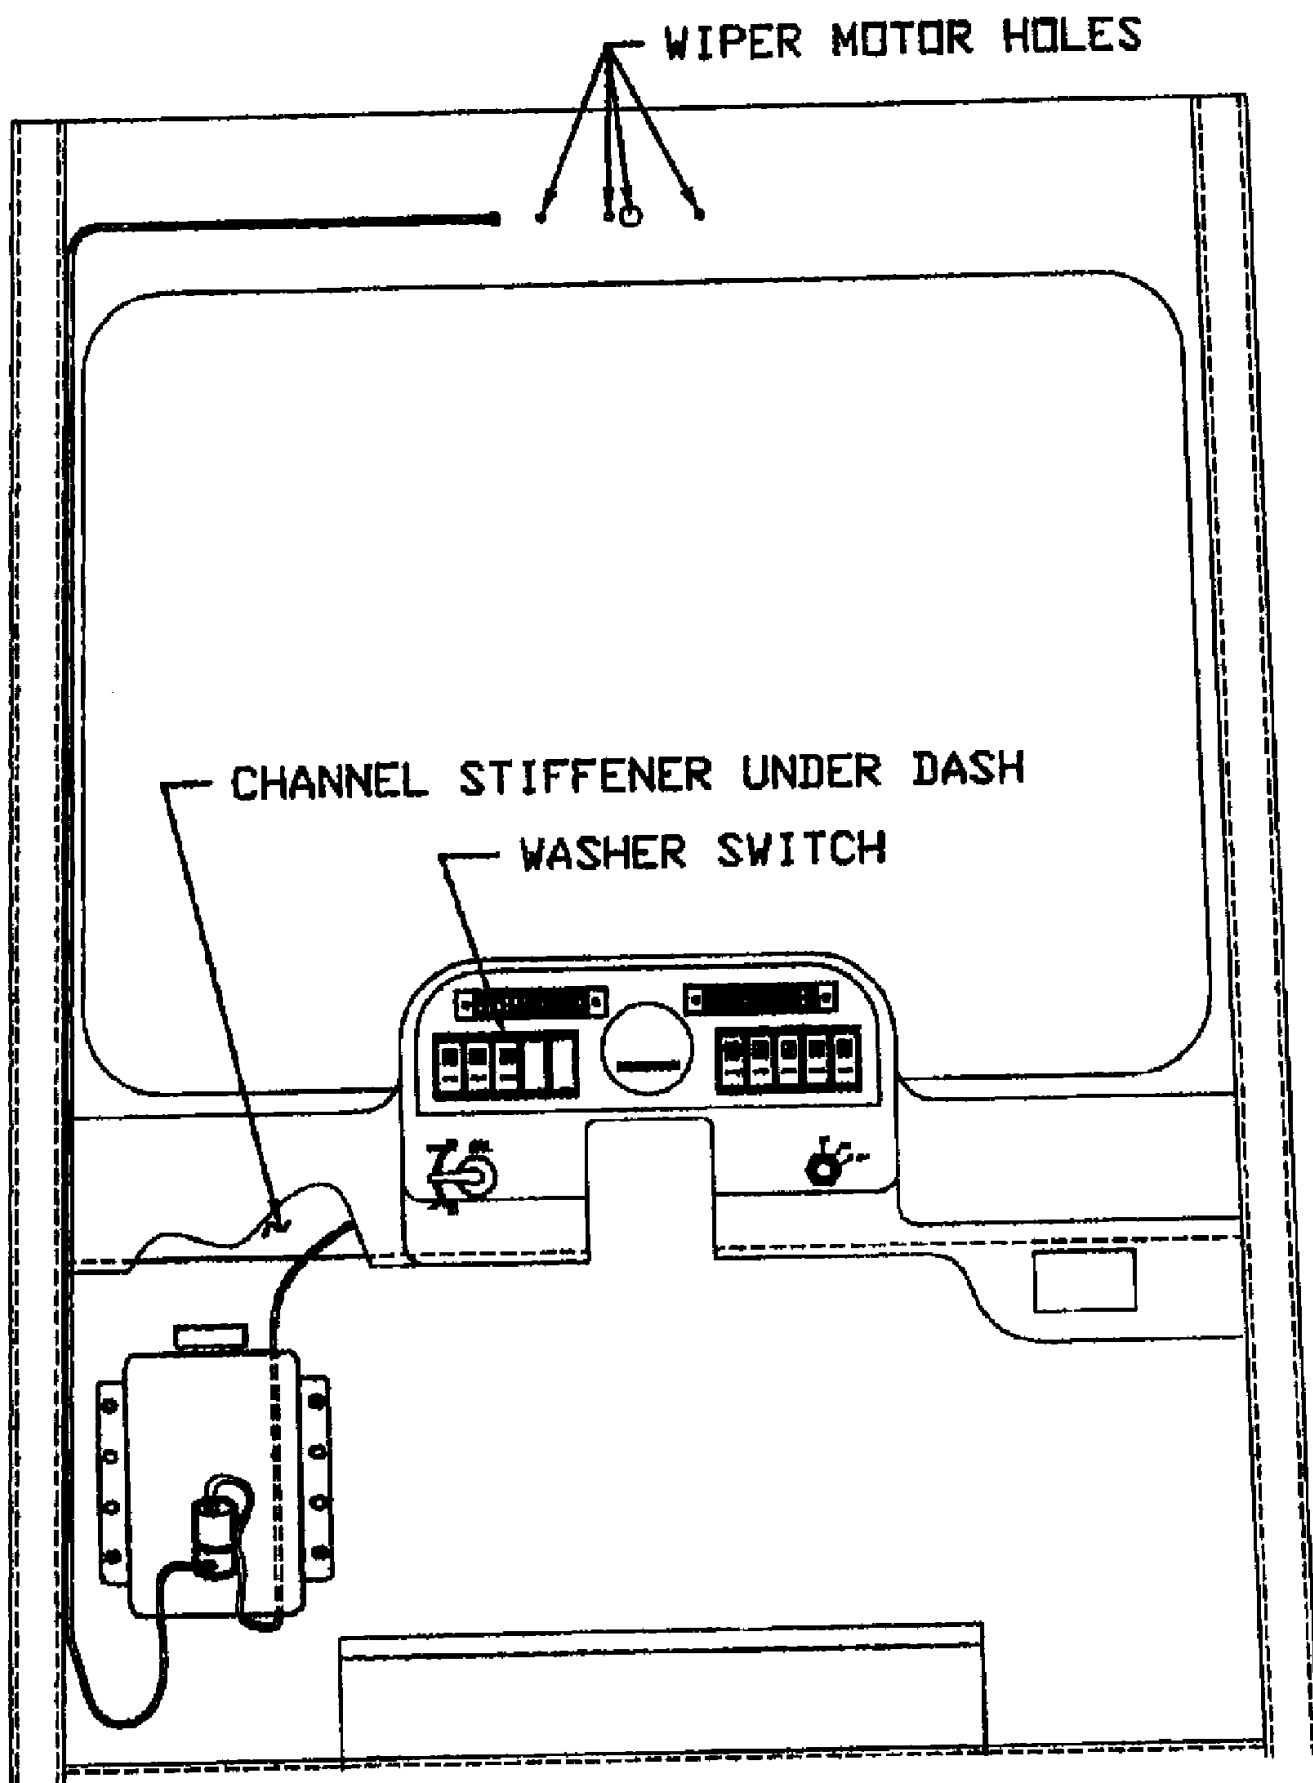

SPX3185 PATRIOT SPRAYER (10/02-)

11-004 OPTIONS - LADDER, HYDRAULIC FRONT

сылка	Номер детали	Кол-во	Описание
1	BN21982	1	CLEVIS, 1" DIA CRS x 1.87
2	BN304687	1	CYLINDER ASSY., 1 x 6, SAE ports
3	BN316465	1	HOSE ASSY., 4 x 148"
4	BN50075	1	NUT, hex, 1/2-20, SS
5	439-1620	1	PIN, HEADED, 3/8" x 1 1/4", G2, clevis, 3/8 x 1
6	BN71006	2	CLIP, hairpin, 1/8", #11
7	439-1824	1	PIN, HEADED, 1/2" x 1 1/2", G2, clevis, 1/2 x 1
8	BN51591	2	ELBOW, 90 O-ring 37FL, 7/16
9	BN316464	1	HOSE ASSY., 4 x 97"
11	BN319640	1	VALVE, RESTRICTOR, ORIFICE 4 JIC, .042

Complete Part # BN318559 (Ref Only)

INSIDE VIEW