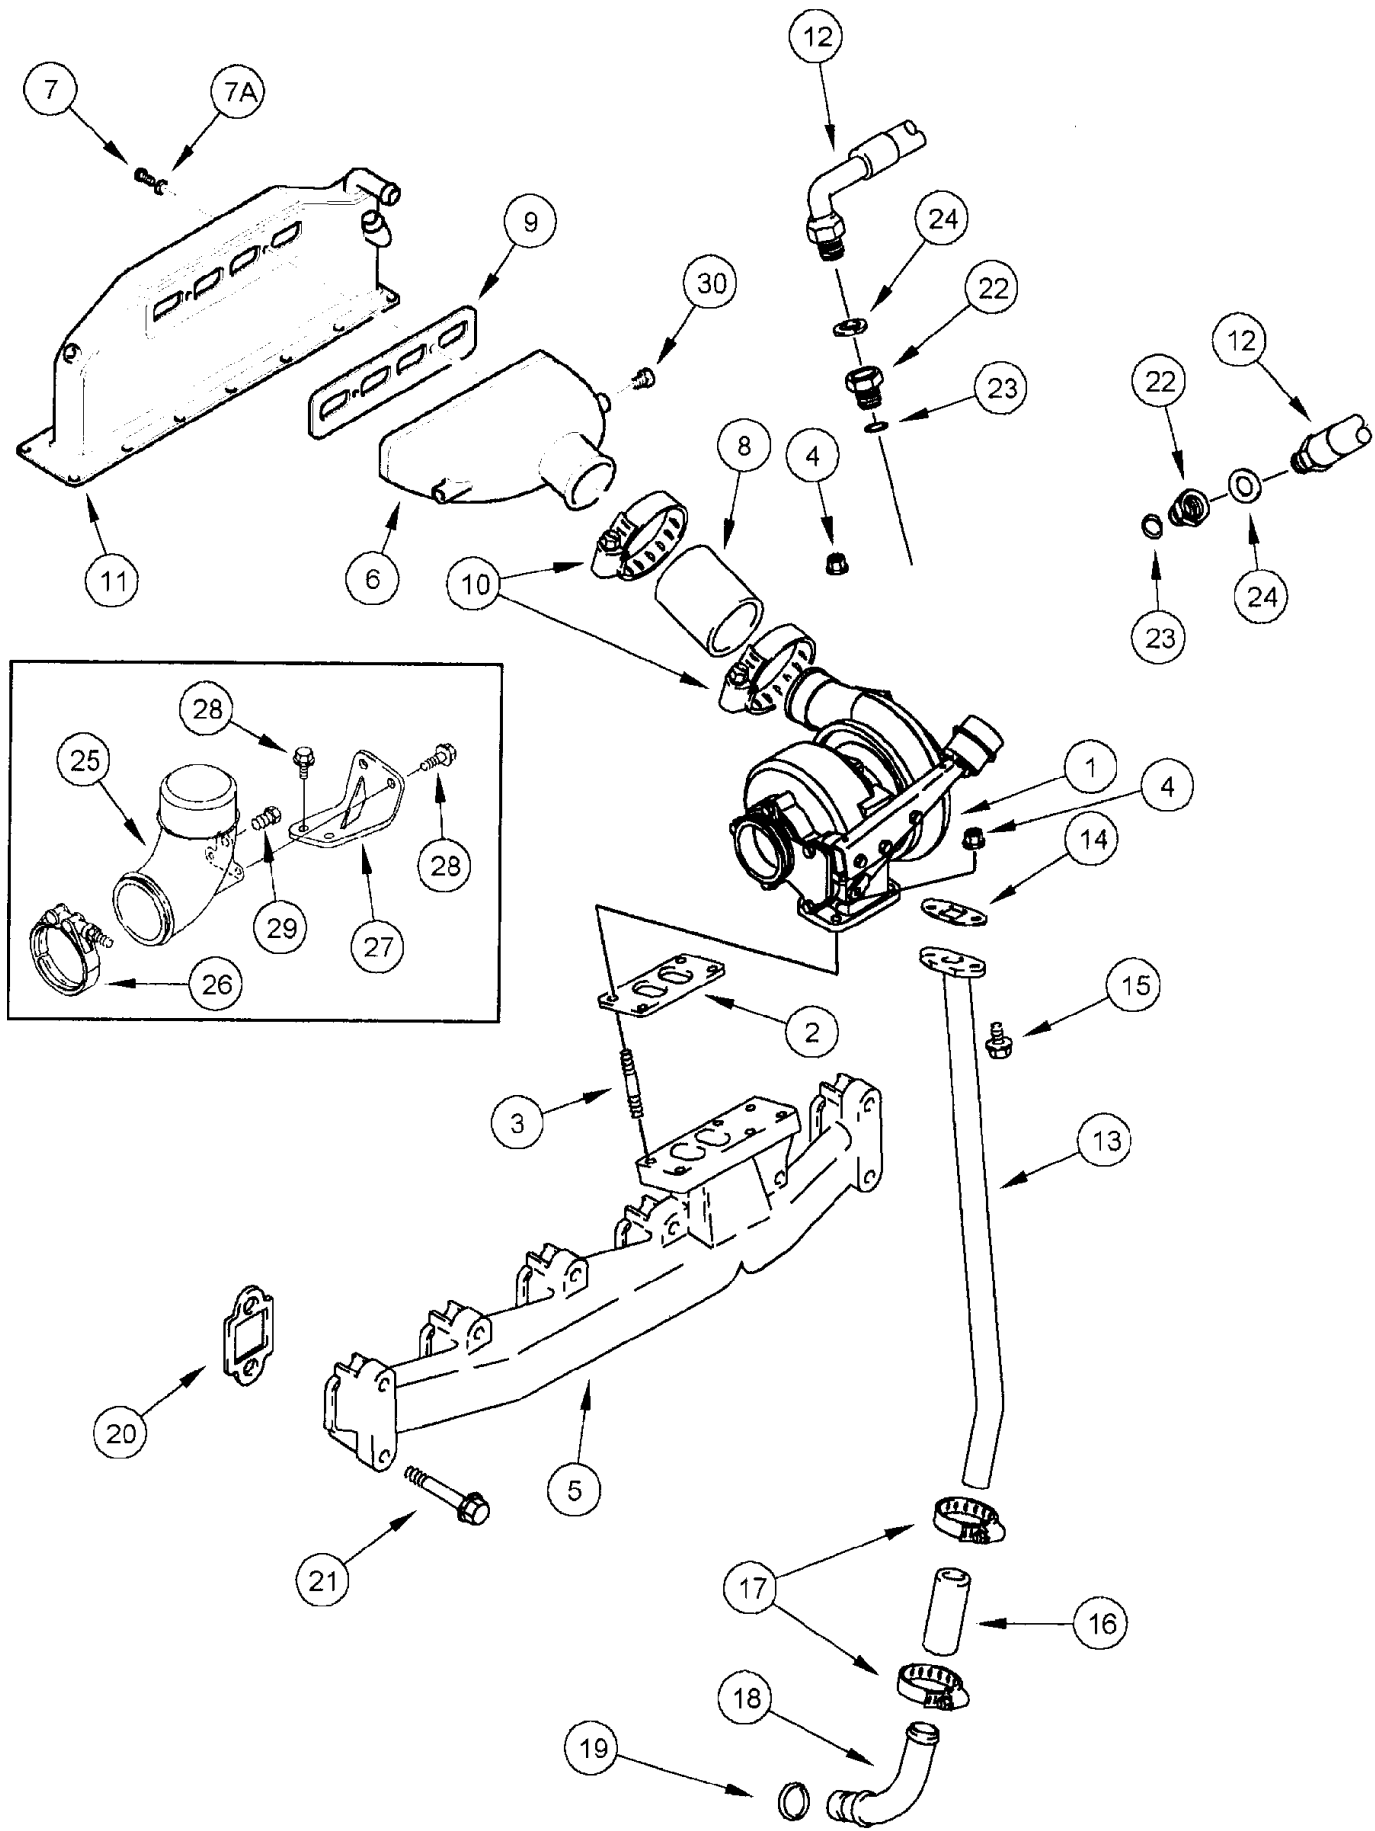

RH02C090

03-016 ENGINE - TURBOCHARGER SYSTEM

сылка	Номер детали	Кол-во	Описание
1	J802697	1	KIT, turbocharger, engine, see page 03-018 for parts
2	J919369	1	GASKET, turbocharger to manifold
3	J818823	4	STUD, turbocharger mounting
4	J818824	4	NUT, hex flange, special,, 10 mm - 1.5
5	J931747	1	MANIFOLD, exhaust
6	J928502	1	CONNECTOR, air crossover
7	845-8075	2	BOLT, Hex Flg, M8 x 75, 8.8,
7A	896-15008	2	WASHER, M8 x 21.5 x 2.5, HT, flat, hardened, 9 x 21 x 2.5 mm
8	J916437	1	HOSE, air compressor
9	J930426	1	GASKET, air crossover connection
10	214-1540	2	CLAMP, HOSE, #40, 2.06/3.00 Type F Worm, W/liner,
11	J928503	1	COOLER, AFTER air intake, see Figure 03-015 for mounting and supply tubes
12	J918562	1	HOSE, oil supply, 538 mm (21-3/16 inch) long
13	J934093	1	TUBE, turbocharger oil drain, upper
14	J937706	1	GASKET, turbo oil drain tube
15	845-8020	2	BOLT, Hex Flg, M8 x 20, 8.8, Full Thd, BOLT heavy hex flange, 8 - 1.25 x 20 mm
16	J286499	1	HOSE, oil drain, 76 mm (3 inch) long
17	214-1512	2	CLAMP, HOSE, #12, .69/1.25 Type F Worm, W/liner, adj, 11/16 - 1-1/4 inch dia.
18	J931973	1	TUBE, turbocharger oil drain, at block
19	238-7018	1	O-RING, -018, CI 7, .739" ID x .070" Thk,
20	J927154	6	GASKET, exhaust manifold
21	J901448	12	SCREW, Hex Flg, Lock, M10 x 1.50 x 65, BOLT heavy hex flange, 10 - 1.50 x 65 mm, class 10.9
22	J919687	2	CONNECTOR, ELEC, ADAPTER female hex, special
23	238-5013	1	O-RING, -013, 70 Duro, .426" ID x .070" Thk,
24	222-993	2	GASKET, 3/8 Tube, FI, Copper,
25	J910991	1	ELBOW, turbocharger ehaust
26	A170467	1	CLAMP, includes hardware
27	J930717	1	BRACKET, support
28	844-10025	4	BOLT, Hex Flg, M10 x 25, 8.8, Full Thd, Support bracket to exhaust manifold, and support bracket to turbocharger exhaust elbow
29	217-432	1	PLUG, Hex Soc, 1/4"-18, hex socket headless, 1/4 inch PT
30	J906619	1	PLUG, hex, 1/8 inch PT