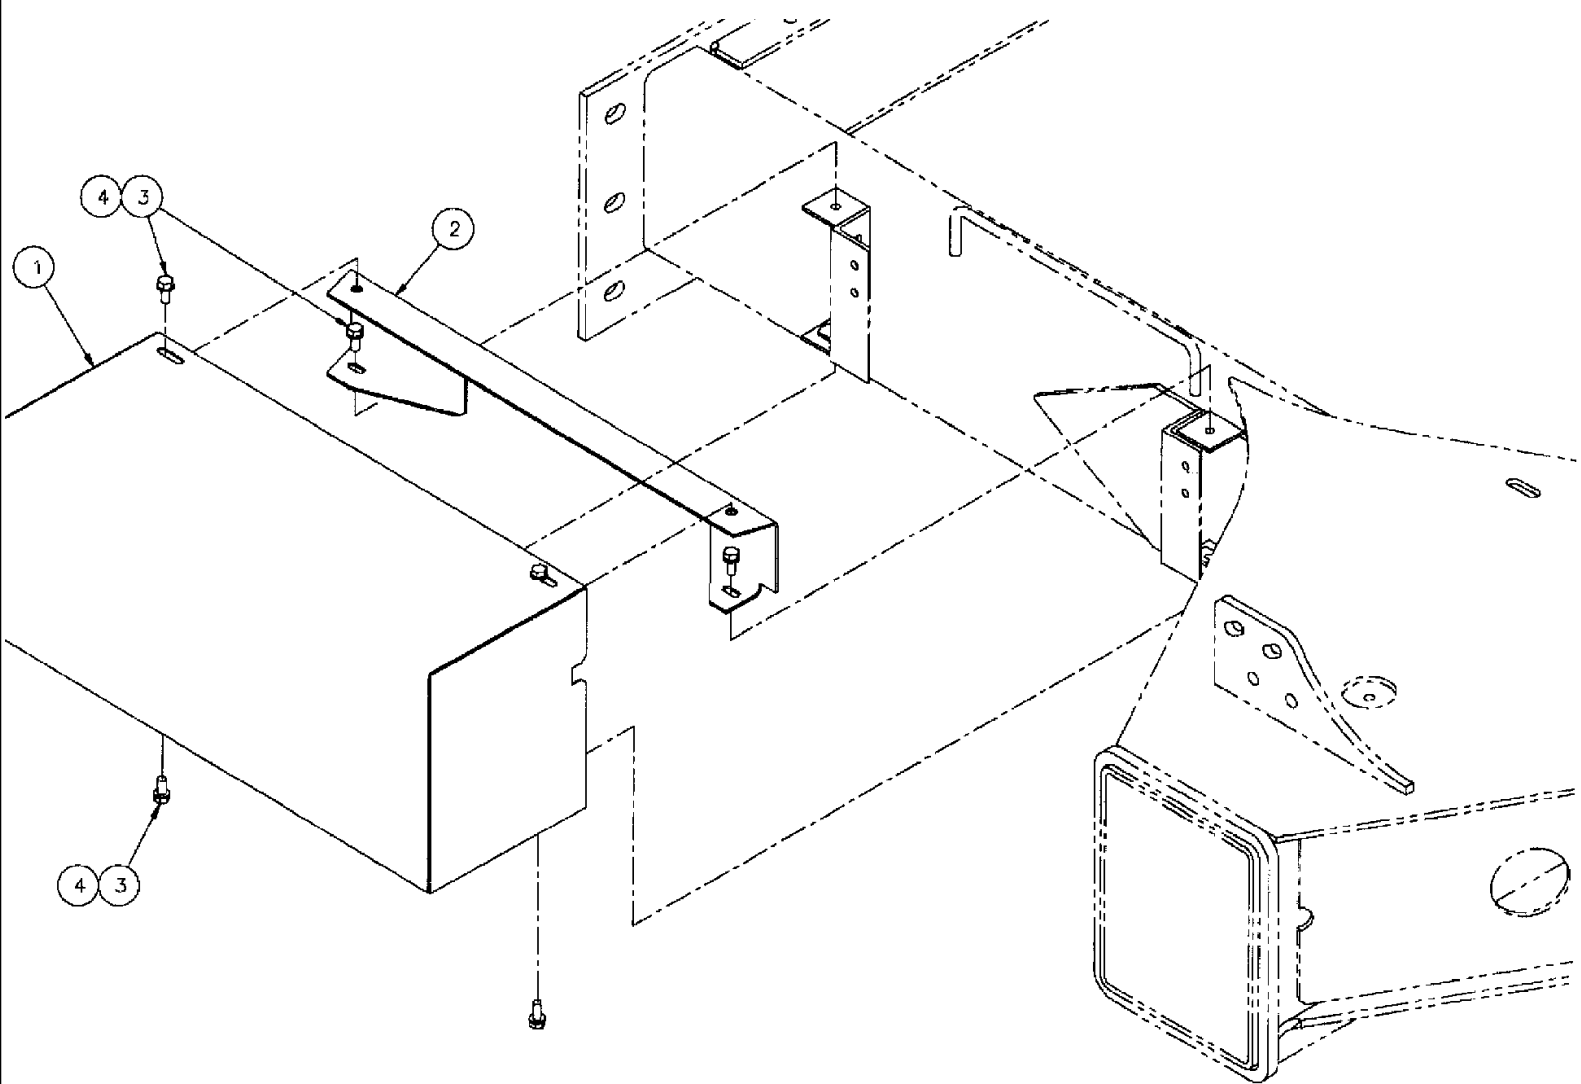

319145

SPX3185 PATRIOT SPRAYER (10/02-)

04-028 SUSPENSION & FRAME - VALVE BANK COVER GROUP

сылка	Номер детали	Кол-во	Описание
1	BN319146	1	SHIELD, SHIELD, valve bank
2	BN319558	1	BRACKET, BRACKET, valve bank shld
3	BN50142	6	WASHER, 5/16, FE, SS
4	BN50476	6	BOLT, hex head, 5/16-18 x .75, SS

Complete Part # BN319145 (Ref Only)