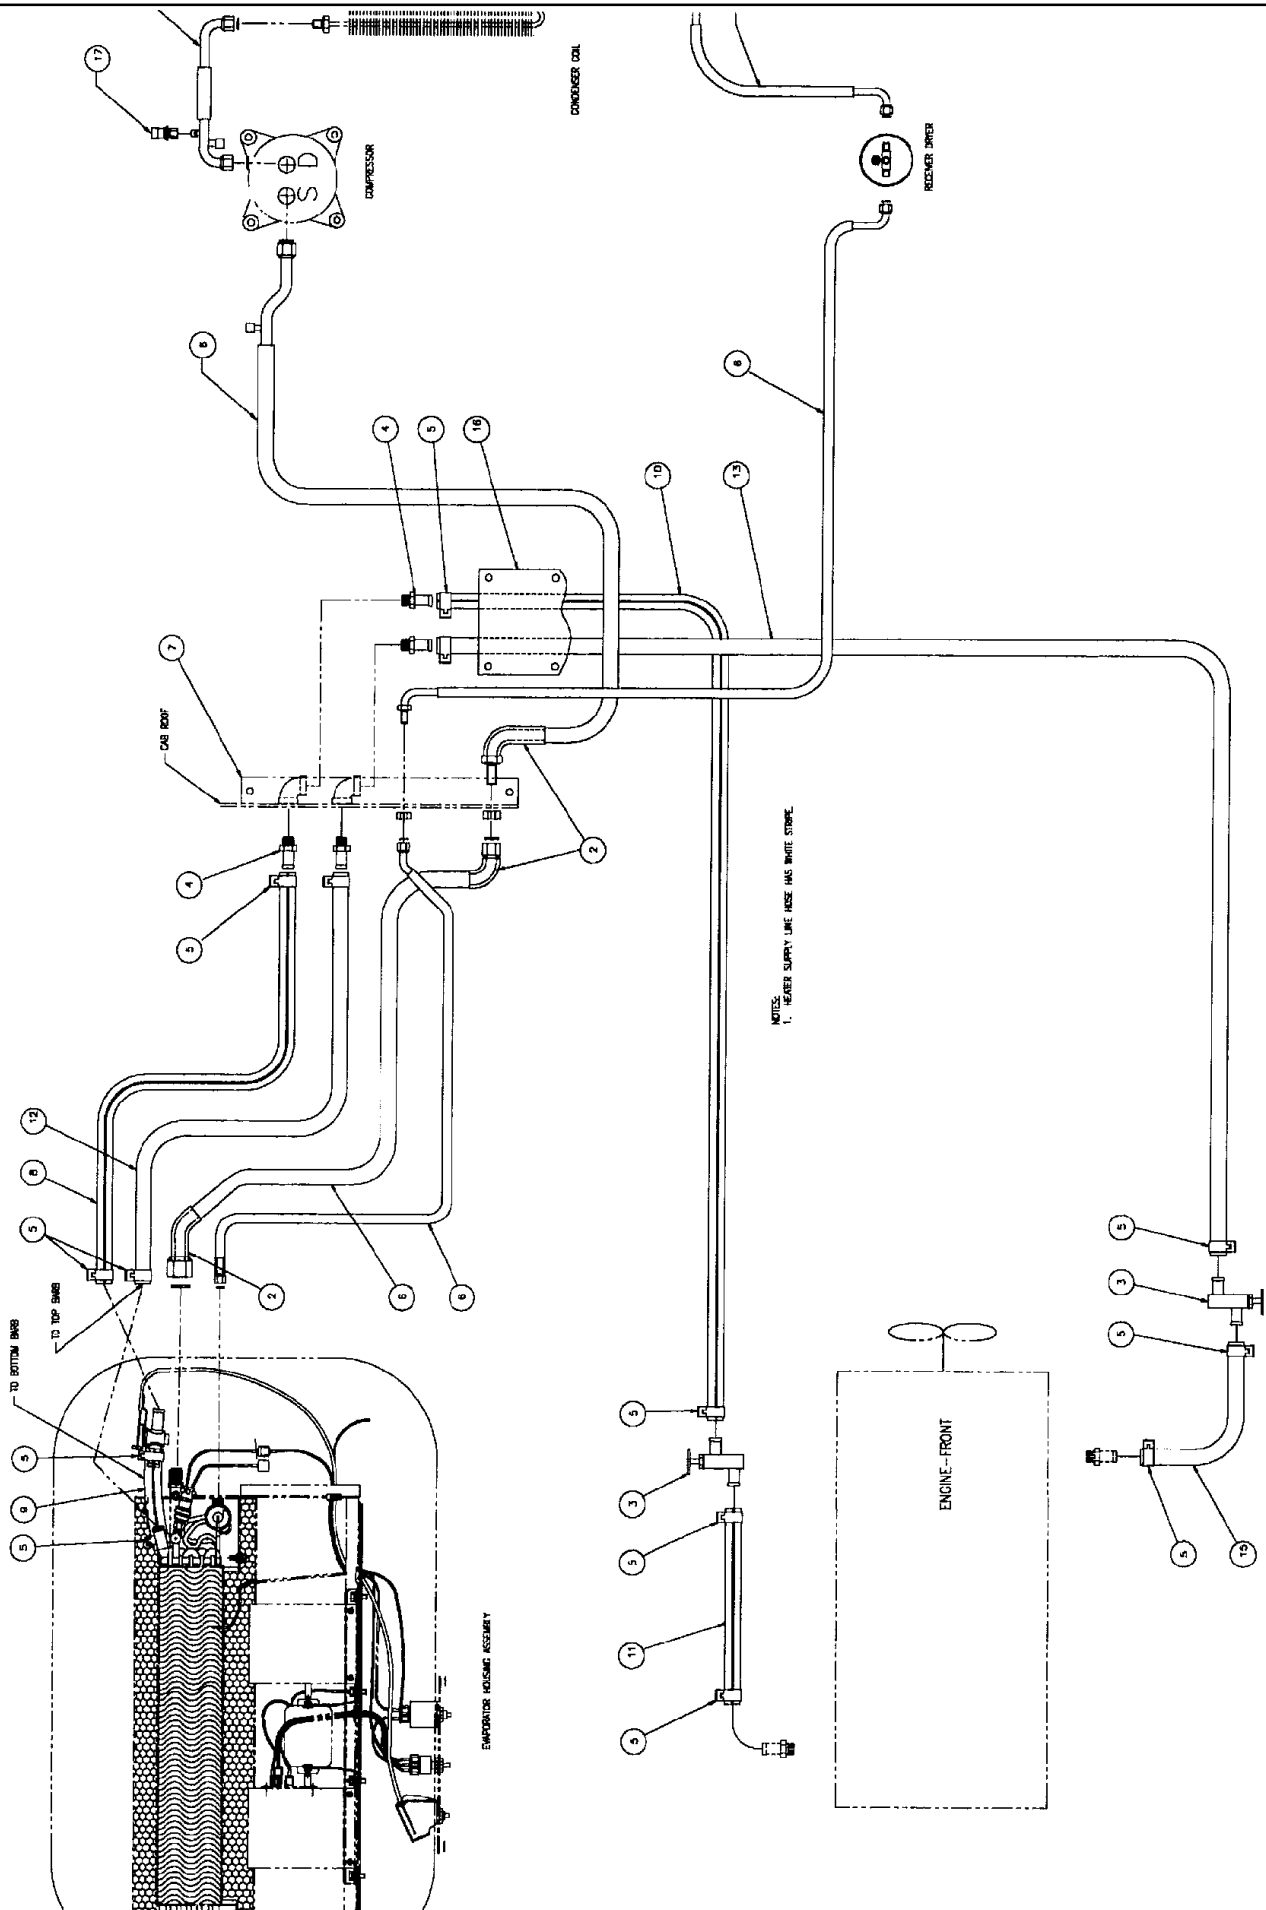

311022

сылка	Номер детали	Кол-во	Описание
1	BN29908	1	TEE, flushing heater, 5/8"
2	BN306271	3	TAPE, ADHESIVE, tar, 10"
3	BN303666	2	VALVE, shut off
4	217-153	4	FITTING, 5/8" Hose X 1/2" NPTF Beaded, FITTING, 1/2MPT x 5/8HB, Part availabe only through Case's Global After Sales Organization.
5	1954736C1	17	CLAMP, HOSE, 5/8 heater hose, Part availabe only through Case's Global After Sales Organization.
6		1	HOSE KIT, A/C CUMMINS, see Figure 02-010
7	BN312080	1	COVER, hose, W/HDWE
	BN52339	2	BOLT, hex head, 3/8-16 x .5, SS
	BN67163	1	COVER,
8	BN306812	1	HOSE, heater, 5/8 ID x 6"
9	BN67789	1	HOSE, heater, 5/8 ID x 12"
10	BN312076	1	HOSE (METRES), heater, 5/8 ID x 192"
11	BN312078	1	HOSE, heater, 5/8 ID x 24"
12	BN67788	1	HOSE, heater, 5/8 ID x 18"
13	BN67790	1	HOSE (METRES), heater, 5/8 ID x 192"
14	BN312079	1	HOSE, heater, 5/8 ID x 3"
15	BN312077	1	HOSE, heater, 5/8 ID x 12"
16	BN312081	1	COVER, ENCLOSURE hose, W/HDWE
	BN67233	1	COVER, ENCLOSURE
	BN68503	10	SCREW, hex, SL, HD, 1/4 x 1/2
17	284273A1	1	SWITCH, IGNITION, high pressure, N.C., Part availabe only through Case's Global After Sales Organization.