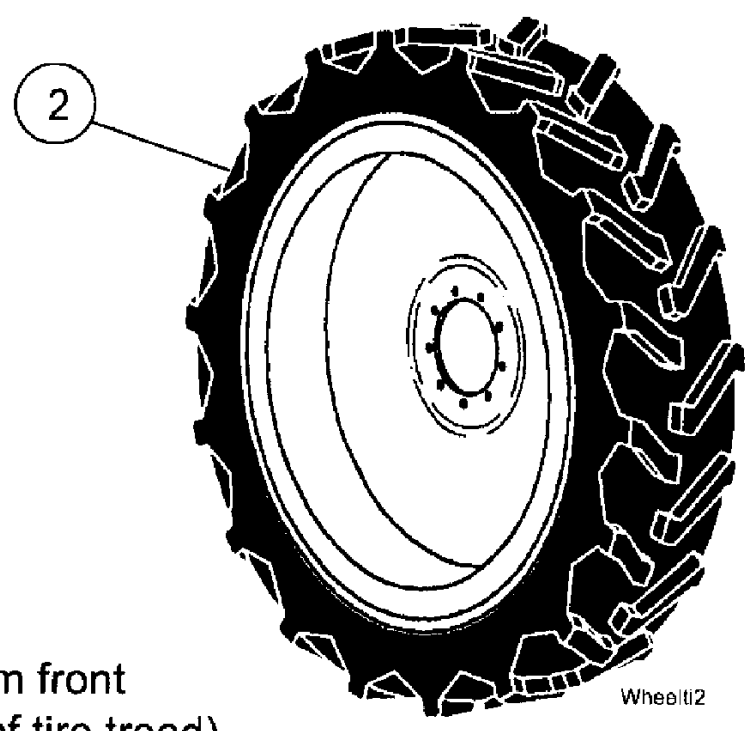

Wheelt2

LH

Viewed from front
(Note direction of tire tread)