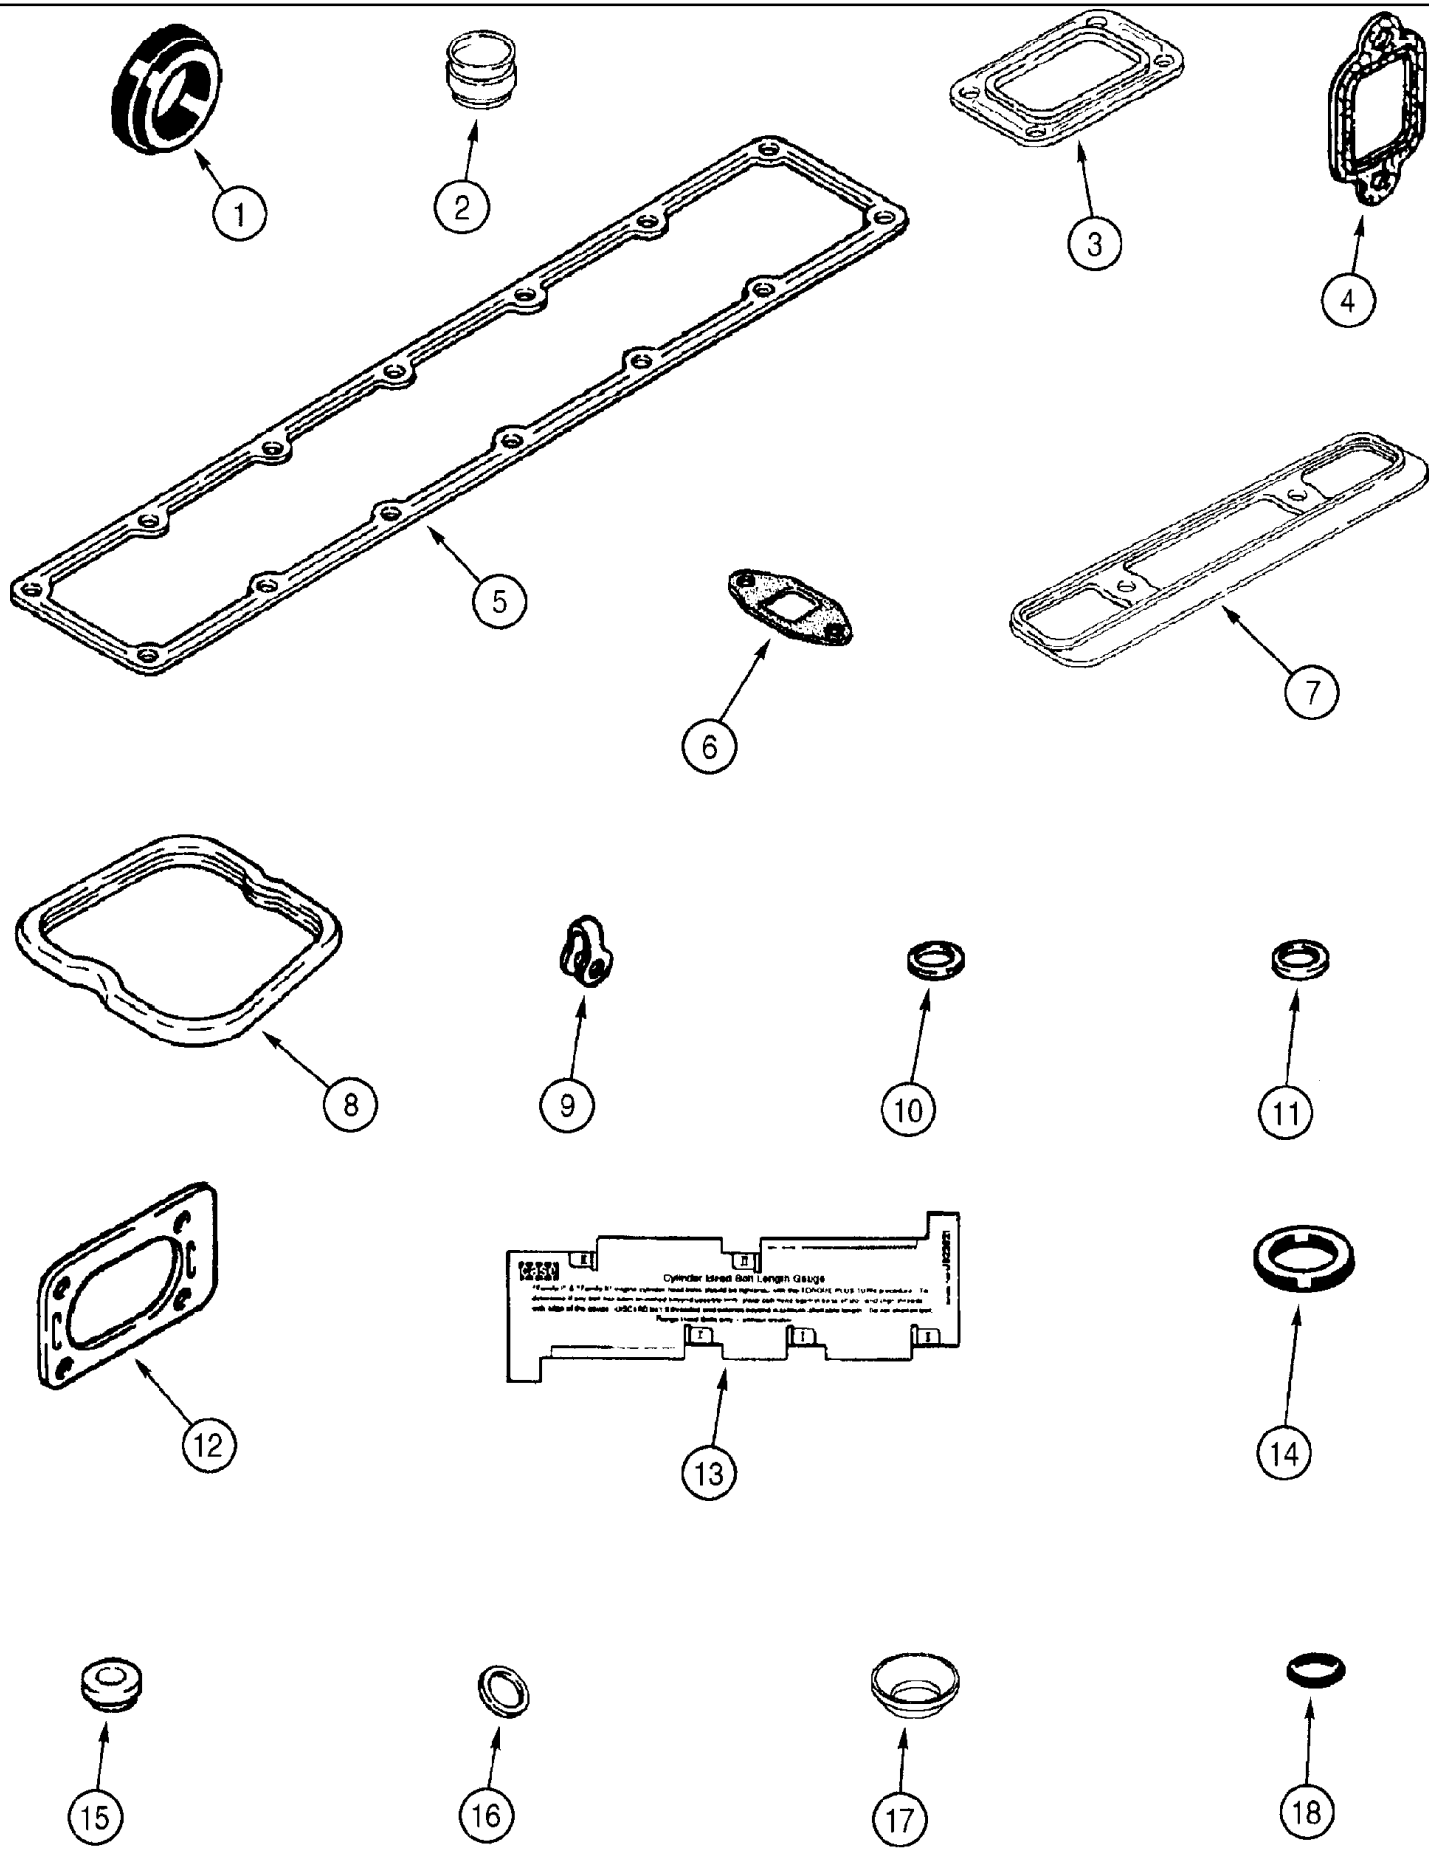

BS99E004

сылка	Номер детали	Кол-во	Описание
	A77925	1	KIT, GASKET, valve grind, When the valve grind gasket kit is ordered, also order the required cylinder head gasket, Ref. 2, see page 03-026.
1	J923331	1	GASKET, thermostat housing
2	J921640	12	SEAL, valve, intake and exhaust valves
3	J919369	1	GASKET, turbocharger to manifold
4	J927154	6	GASKET, exhaust manifold
5	J938152	1	GASKET, mounting, intake manifold cover
6	J937706	1	GASKET, turbo oil drain tube
7	J930426	1	GASKET, air crossover connection, not used in this application
8	J930906	6	GASKET, SEAL rocker arm cover
9	J903380	6	SEAL, connector, fuel return manifold tube
10	J937142	6	SEAL, injector nozzle, 7 mm injector tip
11	J909356	6	SEAL, O-RING sealing, body to nut, fuel injector
12	J914856	1	GASKET, air crossover connection, at aftercooler
13	J823921	1	GAUGE, cylinder head, bolt length
14	J936876	1	SEAL, OIL, fill cap, at valve cover
15	J935449	6	ISOLATOR, noise, at valve cover
16	J900808	6	SEAL, injector nozzle, 9 mm injector tip, if used
17	222-993	2	GASKET, 3/8 Tube, FI, Copper, Turbocharger Oil Supply Hose
18	J910824	6	O-RING, cover bolt, at valve cover, if used