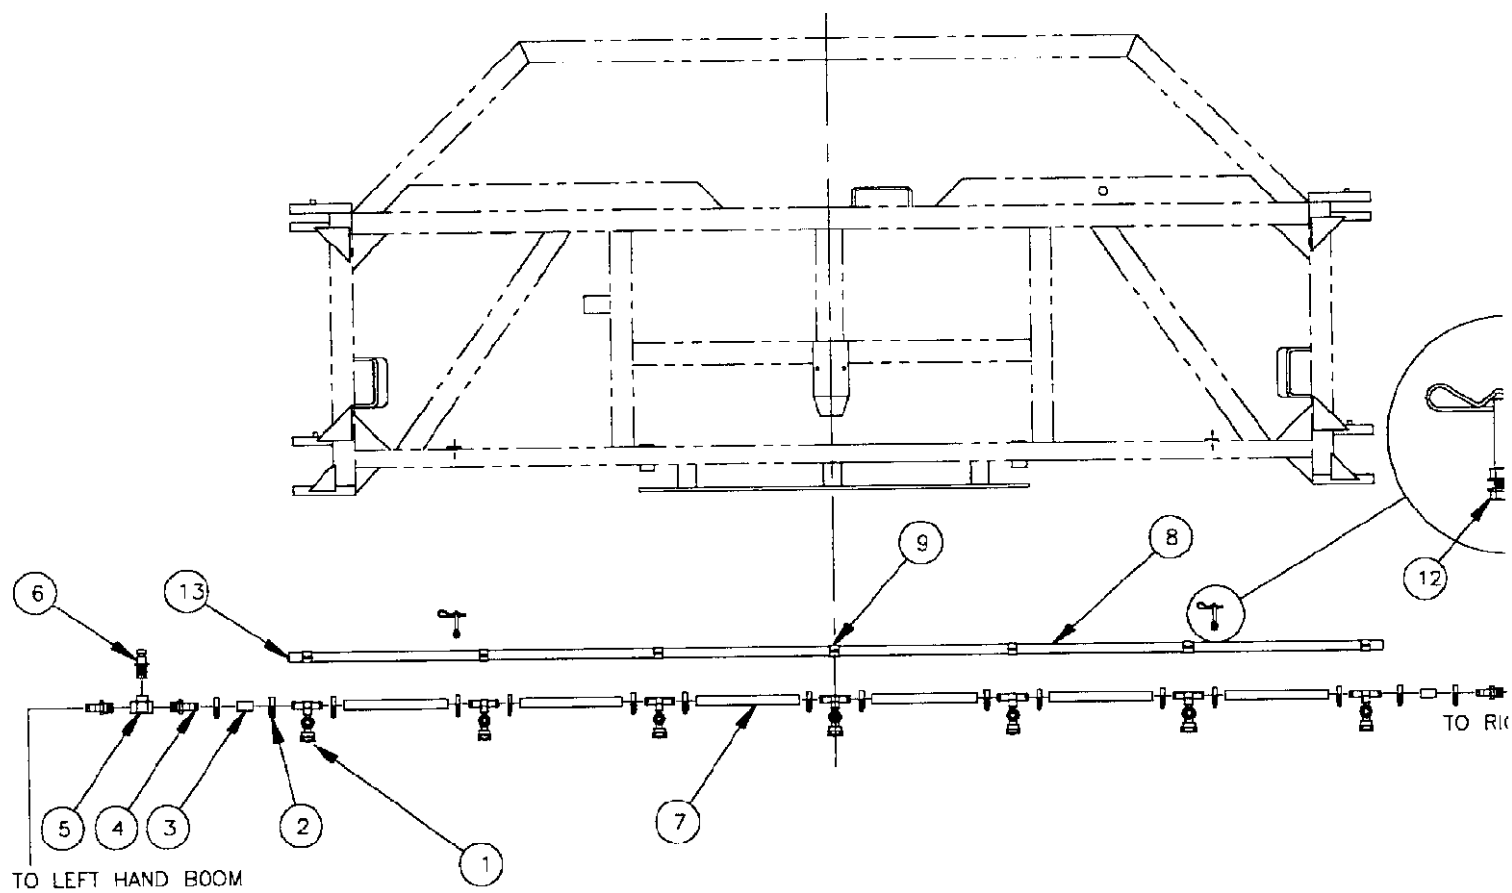

69675

SPX3185 PATRIOT SPRAYER (10/02-)

09-030 LIQUID PLUMBING - 75' 3-BOOM SHUTOFF 20" NOZZLE SPACING

сылка	Номер детали	Кол-во	Описание
1	BN74617	7	INJECTOR, FUEL SYSTEM, NOZZLE w/cap, 1-W.75 DBL
2	BN75978	16	CLAMP, SS, #12 ADJ HS, .56 - 1.25
3	BN53843	2	HOSE, HOSE, EPDM, 3/4" ID x 12.5
4	BN53666	4	FITTING, HOSEBARB, 1 NPT x 3/4 hose
5	BN73629	2	TEE, poly pipe, 1"
6	BN53667	2	COUPLING, CMLCK, ML, THD, TO ML
7	BN53738	6	HOSE (METRES), EPDM, 3/4" ID x 18.5"
8	BN24486	1	TUBE, TUBE, 1 x 1 x 12GA x 124.0
9	BN74448	7	CLAMP, CLAMP square tubing, 1"
10	BN71006	2	CLIP, hairpin, 1/8", #11
11	BN29599	2	PIN, PIN rework bolt, 3/8 x 2.75
12	231-4146	4	NUT, LOCK, 3/8"-16, GB, hex head, 3/8-16, TLN, GB
13	BN32823	2	PLUG, CAPLUG tubing, fits 1 x 1 x 14G

Center Boom Complete Part # BN69675 (Ref Only)