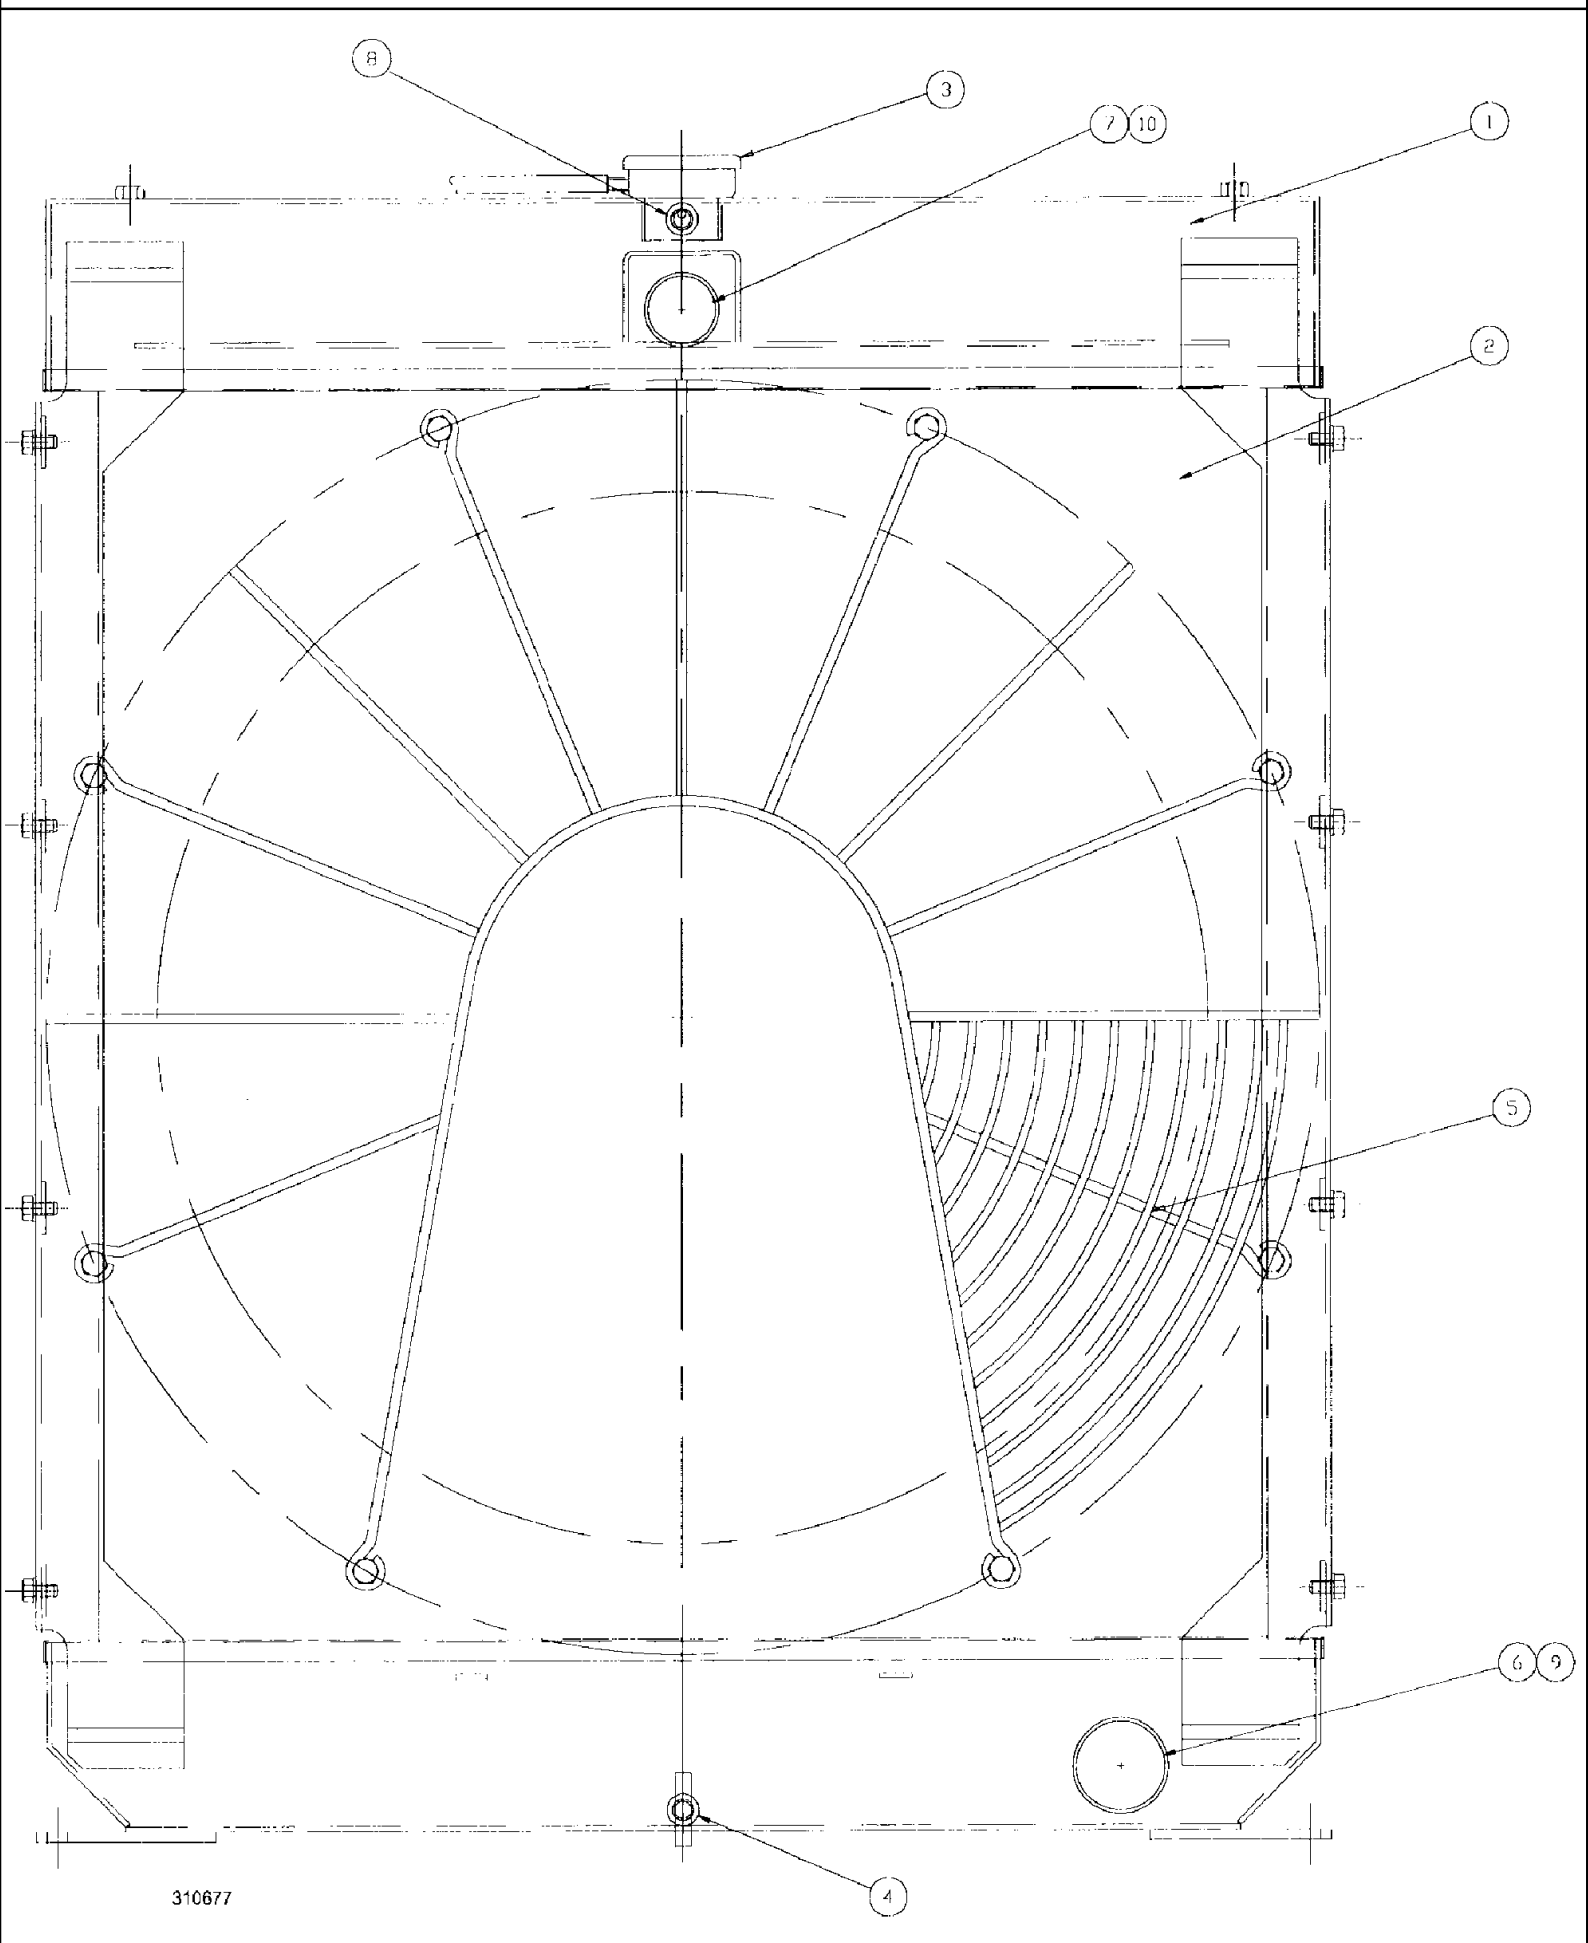

310677

сылка	Номер детали	Кол-во	Описание
1	BN312182	1	RADIATOR, RAD core up & low TANKS
2	BN316884	1	SHROUD, SHROUD radiator, 26" fan
3	BN310678	1	CAP, CAP radiator, 15 PSI
4	BN68738	1	VALVE, HYDRAULIC, VALVE radiator drain w/90
5	BN69653	1	GUARD, GUARD, fan-rad
6	BN310616	1	HOSE, HOSE lower radiator
7	BN310617	1	HOSE, HOSE upper radiator
8	BN311456	1	PACKAGE, PKG. vent, radiator
	BN53433	1	FITTING, HOSEBARB, 1/4 MPT x 1/4 , Part availilabe only through Case's Global After Sales Organization.
	BN311451	1	HOSE, HOSE fuel 1/4" ID x 32"
	BN76094	2	CLAMP, HOSE, #M5
9	J918521	2	CLAMP, HOSE, 59-83 mm, Part availilabe only through Case's Global After Sales Organization.
10	J922847	2	CLAMP, rad hose, 40-64 mm, Part availilabe only through Case's Global After Sales Organization.
NS	BN65181	1	RETAINER, rad drain hose