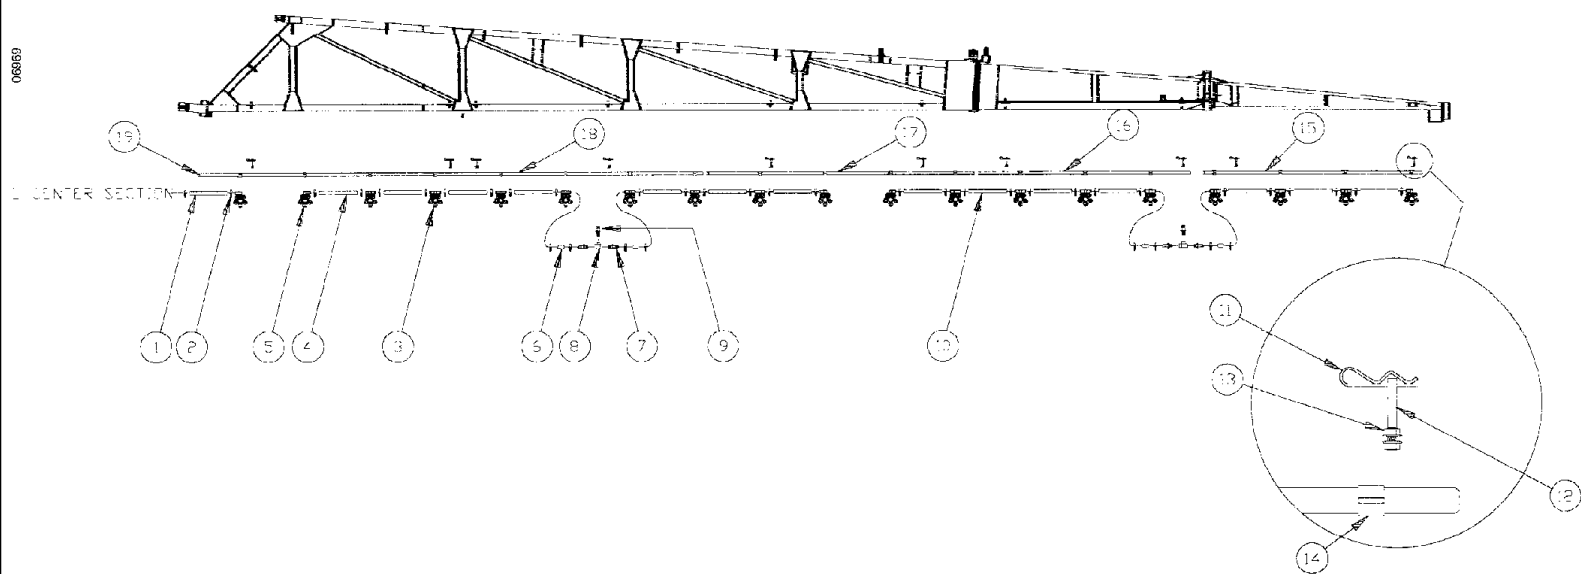

090909

сылка	Номер детали	Кол-во	Описание
1	BN53749	1	HOSE, HOSE , EPDM, 3/4" ID x 36.0"
2	BN75978	38	CLAMP, SS, #12 ADJ HS, .56-1.25
3	BN68699	14	NOZZLE, NOZZLE, 5 way double, 3/4" SHA
	BN74621	14	NOZZLE, NOZZLE, 3 way double, 3/4" SHA
	BN74617	14	INJECTOR, FUEL SYSTEM, NOZZLE, 1 way double, 3/4" SHA
4	BN53738	13	HOSE (METRES), EPDM, 3/4" ID x 18.5"
5	BN69475	5	NOZZLE, NOZZLE, 5 way single, 3/4" SHA
	BN74622	5	NOZZLE, NOZZLE, 3 way single, 3/4" SHA
	BN74618	5	NOZZLE, 1 way single, 3/4" SHA
6	BN53737	4	HOSE, HOSE, EPDM, 3/4" ID x 7.5"
7	BN53666	4	FITTING, HOSEBARB, 1 NPT x 3/4 hose
8	BN73629	2	TEE, poly pipe, 1"
9	BN53667	2	COUPLING, CMLCK, ML, THD, TO, ML
10	BN53819	1	HOSE, HOSE, EPDM, 3/4" ID x 66"
11	BN71006	10	CLIP, hairpin, 1/8", #11
12	BN29599	10	PIN, PIN rework bolt, 3/8 x 2.75
13	231-4146	20	NUT, LOCK, 3/8"-16, GB, hex head, 3/8-16, TLN, GB
14	BN74448	19	CLAMP, CLAMP square tubing, 1"
15	BN25936	1	TUBE, HYD, TUBE, 1 x 1 x 12GA x 64.62
16	BN25937	1	TUBE, HYD, TUBE, 1 x 1 x 12GA x 66.5
17	BN24477	1	TUBE, HYD, TUBE, 1 x 1 x 12GA x 81.5
18	BN24478	1	TUBE, HYD, TUBE, 1 x 1 x 12GA X 155.0
19	BN32823	8	PLUG, CAPLUG tubing fits, 1 x 1 x 14G