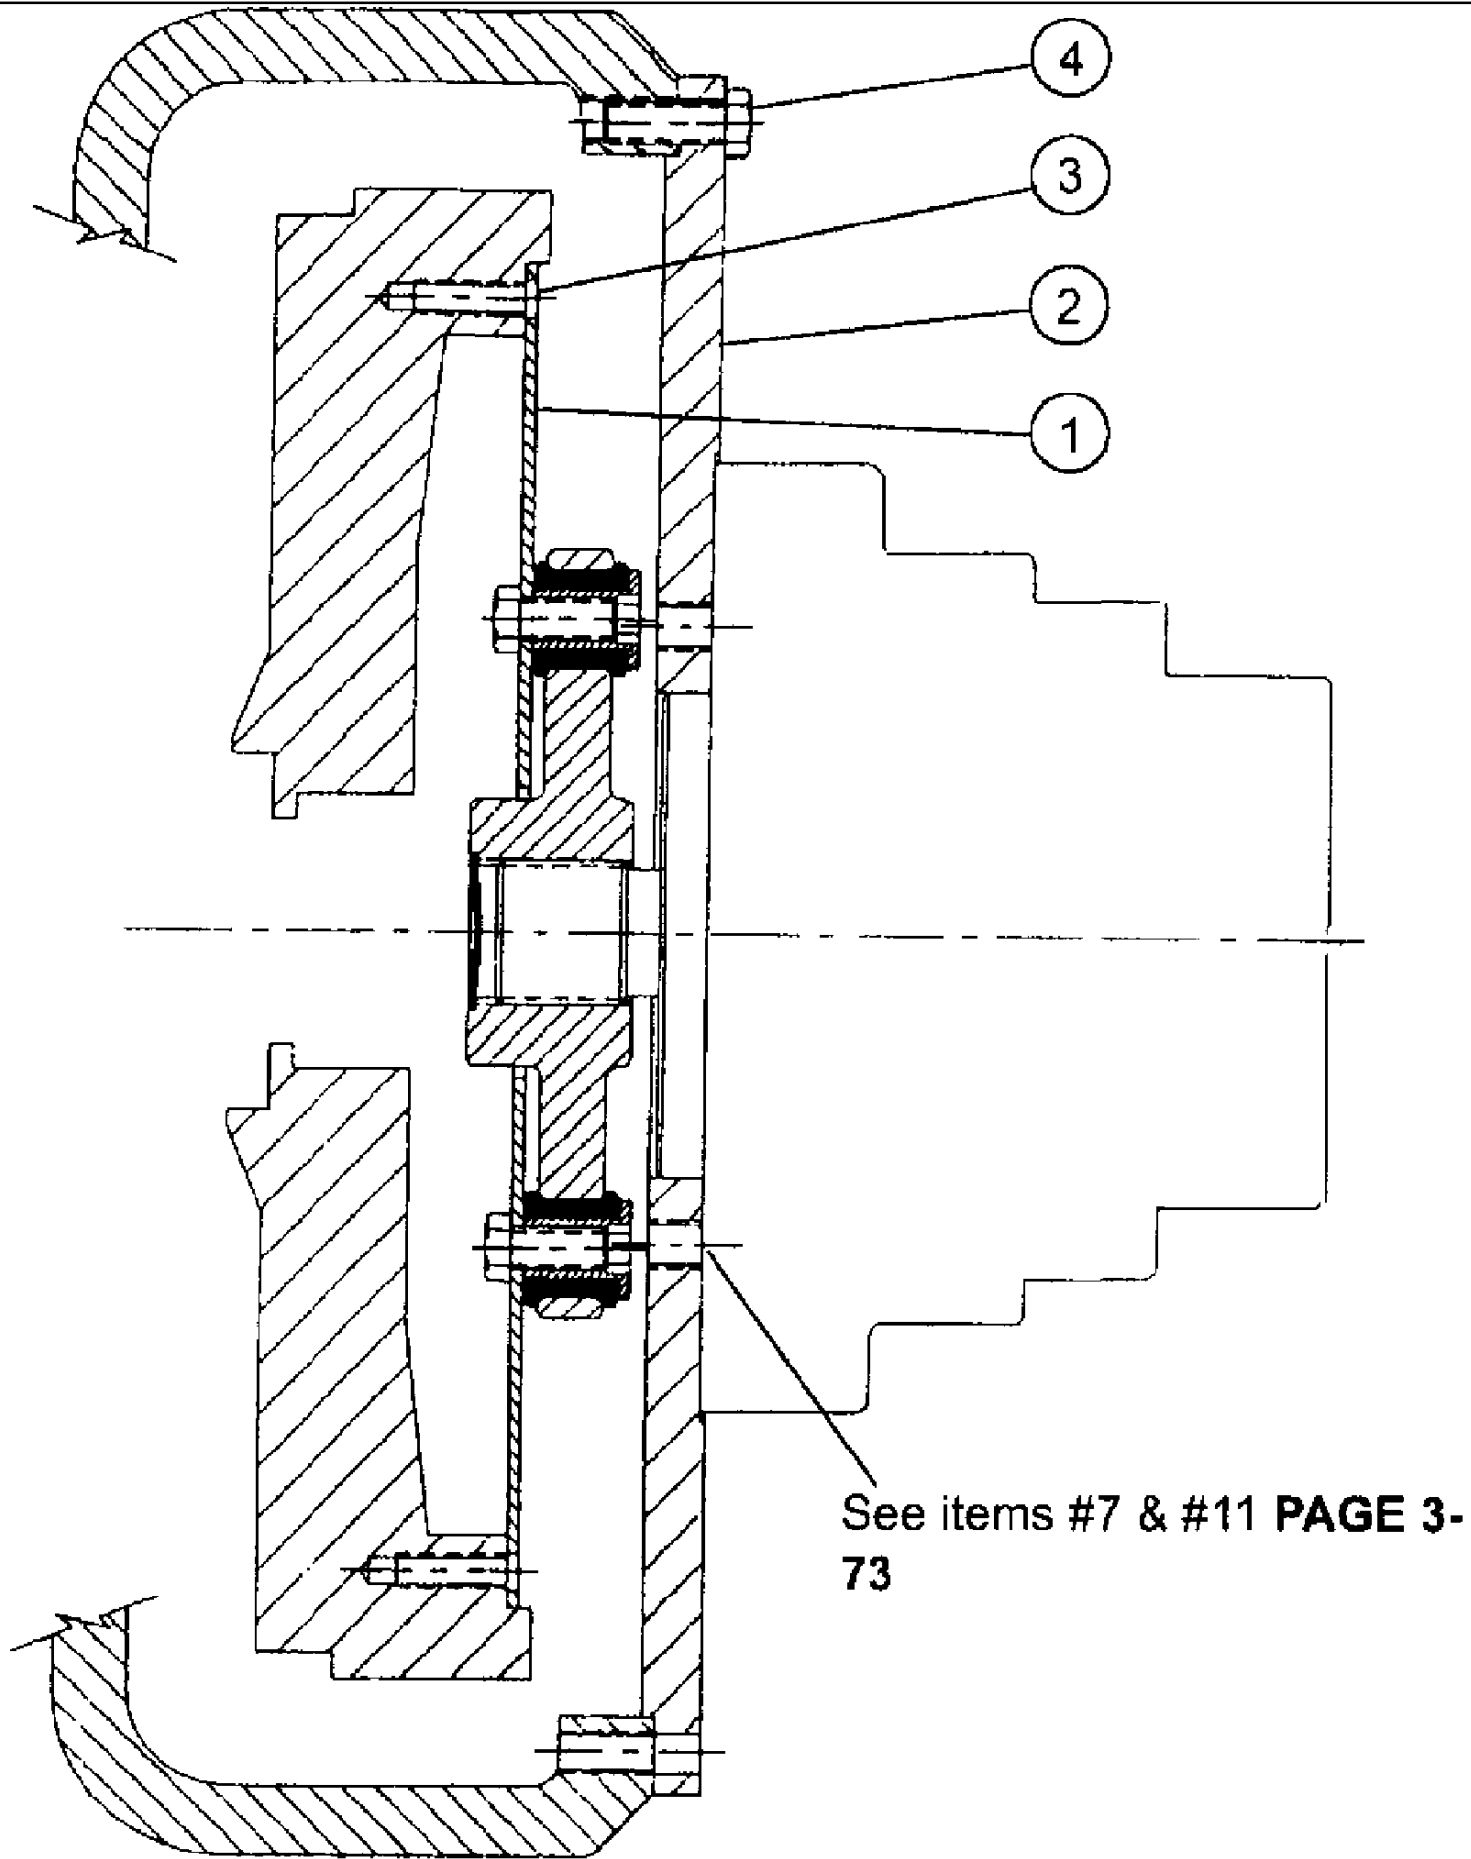

1565

Complete Part # BN311596 (Items 1-4) (Ref Only)

03-005 ENGINE - FLYWHEEL COUPLER ASSEMBLY

сылка	Номер детали	Кол-во	Описание
	BN25680	1	PLATE, COUPLER ASSEMBLY, pump MT, Includes: REF 1 & 2
1	BN309955	1	FLYWHEEL,
2	BN309956	1	FLYWHEEL WITH GEAR, PLATE pump mount
3	BN311109	8	NUT, hex head, 3/8-16 x .75, G8
4	614-10030	10	BOLT, Hex, M10 x 30, 8.8,
	614-10035	2	BOLT, Hex, M10 x 35, 8.8, Full Thd, Hydrostat cable mount
	BN300499	2	WASHER, hydrostat cable mount, M10, FW, 8.8

Complete Part # BN311596 (Items 1-4) (Ref Only)