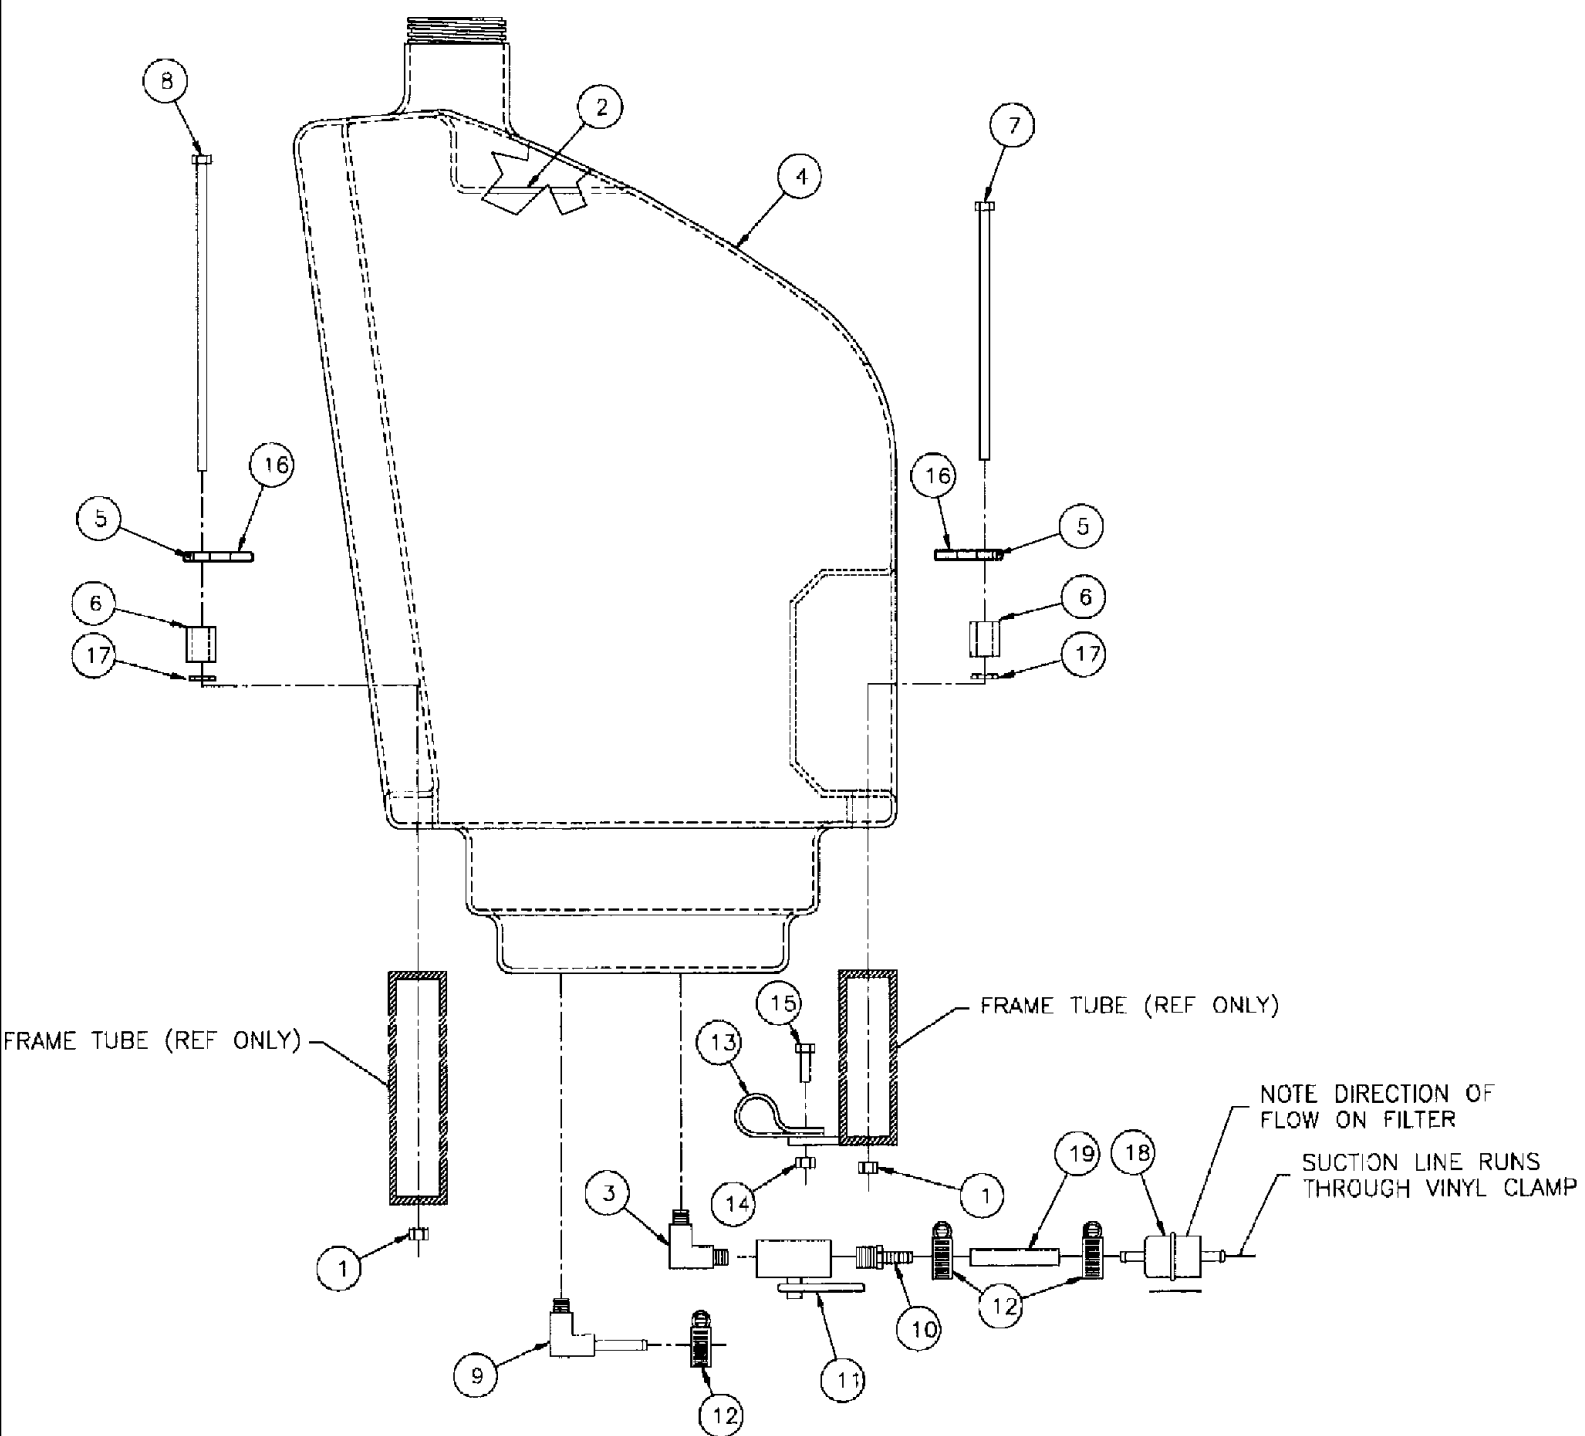

04-008 SUSPENSION & FRAME - FUEL TANK GROUP

сылка	Номер детали	Кол-во	Описание
1	231-4148	4	NUT, LOCK, 1/2"-13, GB, hex head, 1/2-13, TLN, GB
2	BN66125	1	SENDER UNIT, fuel, 12V, 25"
3	BN52300	1	ELBOW, 90 deg., 1/4-18 NPT
4		1	TANK fuel, see Figure 04-011
5	BN67652	4	WASHER, FLAT, tank hold down
6	BN67653	4	TANK, TB, RD, bushing
7	413-8136	2	BOLT, Hex, 1/2"-13 x 8 1/2", G5, hex head, 1/2-13 x 8.5, G5
8	413-8168	2	BOLT, Hex, 1/2"-13 x 10 1/2", G5, hex head, 1/2-13 x 10.5, G5
9	217-132	1	ELBOW, 90e, 3/8" Hose x 1/4" NPTF Beaded, HOSEBARB, 1/4 MPT x 3/8 x 90 DEG
10	BN72017	1	HOSE, HOSEBARB, 1/4 NPTM x 3/8 STL
11	BN94071	1	VALVE, bronze ball, 1/4NPT
12	BN76094	3	CLAMP, HOSE, #M4
13	BN41770	1	CLAMP, covered, 3/4"
14	231-4146	1	NUT, LOCK, 3/8"-16, GB, hex head, 3/8-16, TLN, GB
15	BN50254	1	BOLT, hex head, 3/8-16 x 1, SS
16	BN320693	4	SLEEVE nylon, 4" w/hole
17	BN50595	4	WASHER, 1/2, FW, SS
18	D139225	1	FILTER, FUEL, barbs, 3/8"
19	BN317990	1	HOSE, fuel, 3/8" x 3"

Complete Part # BN3218764 (Ref Only)