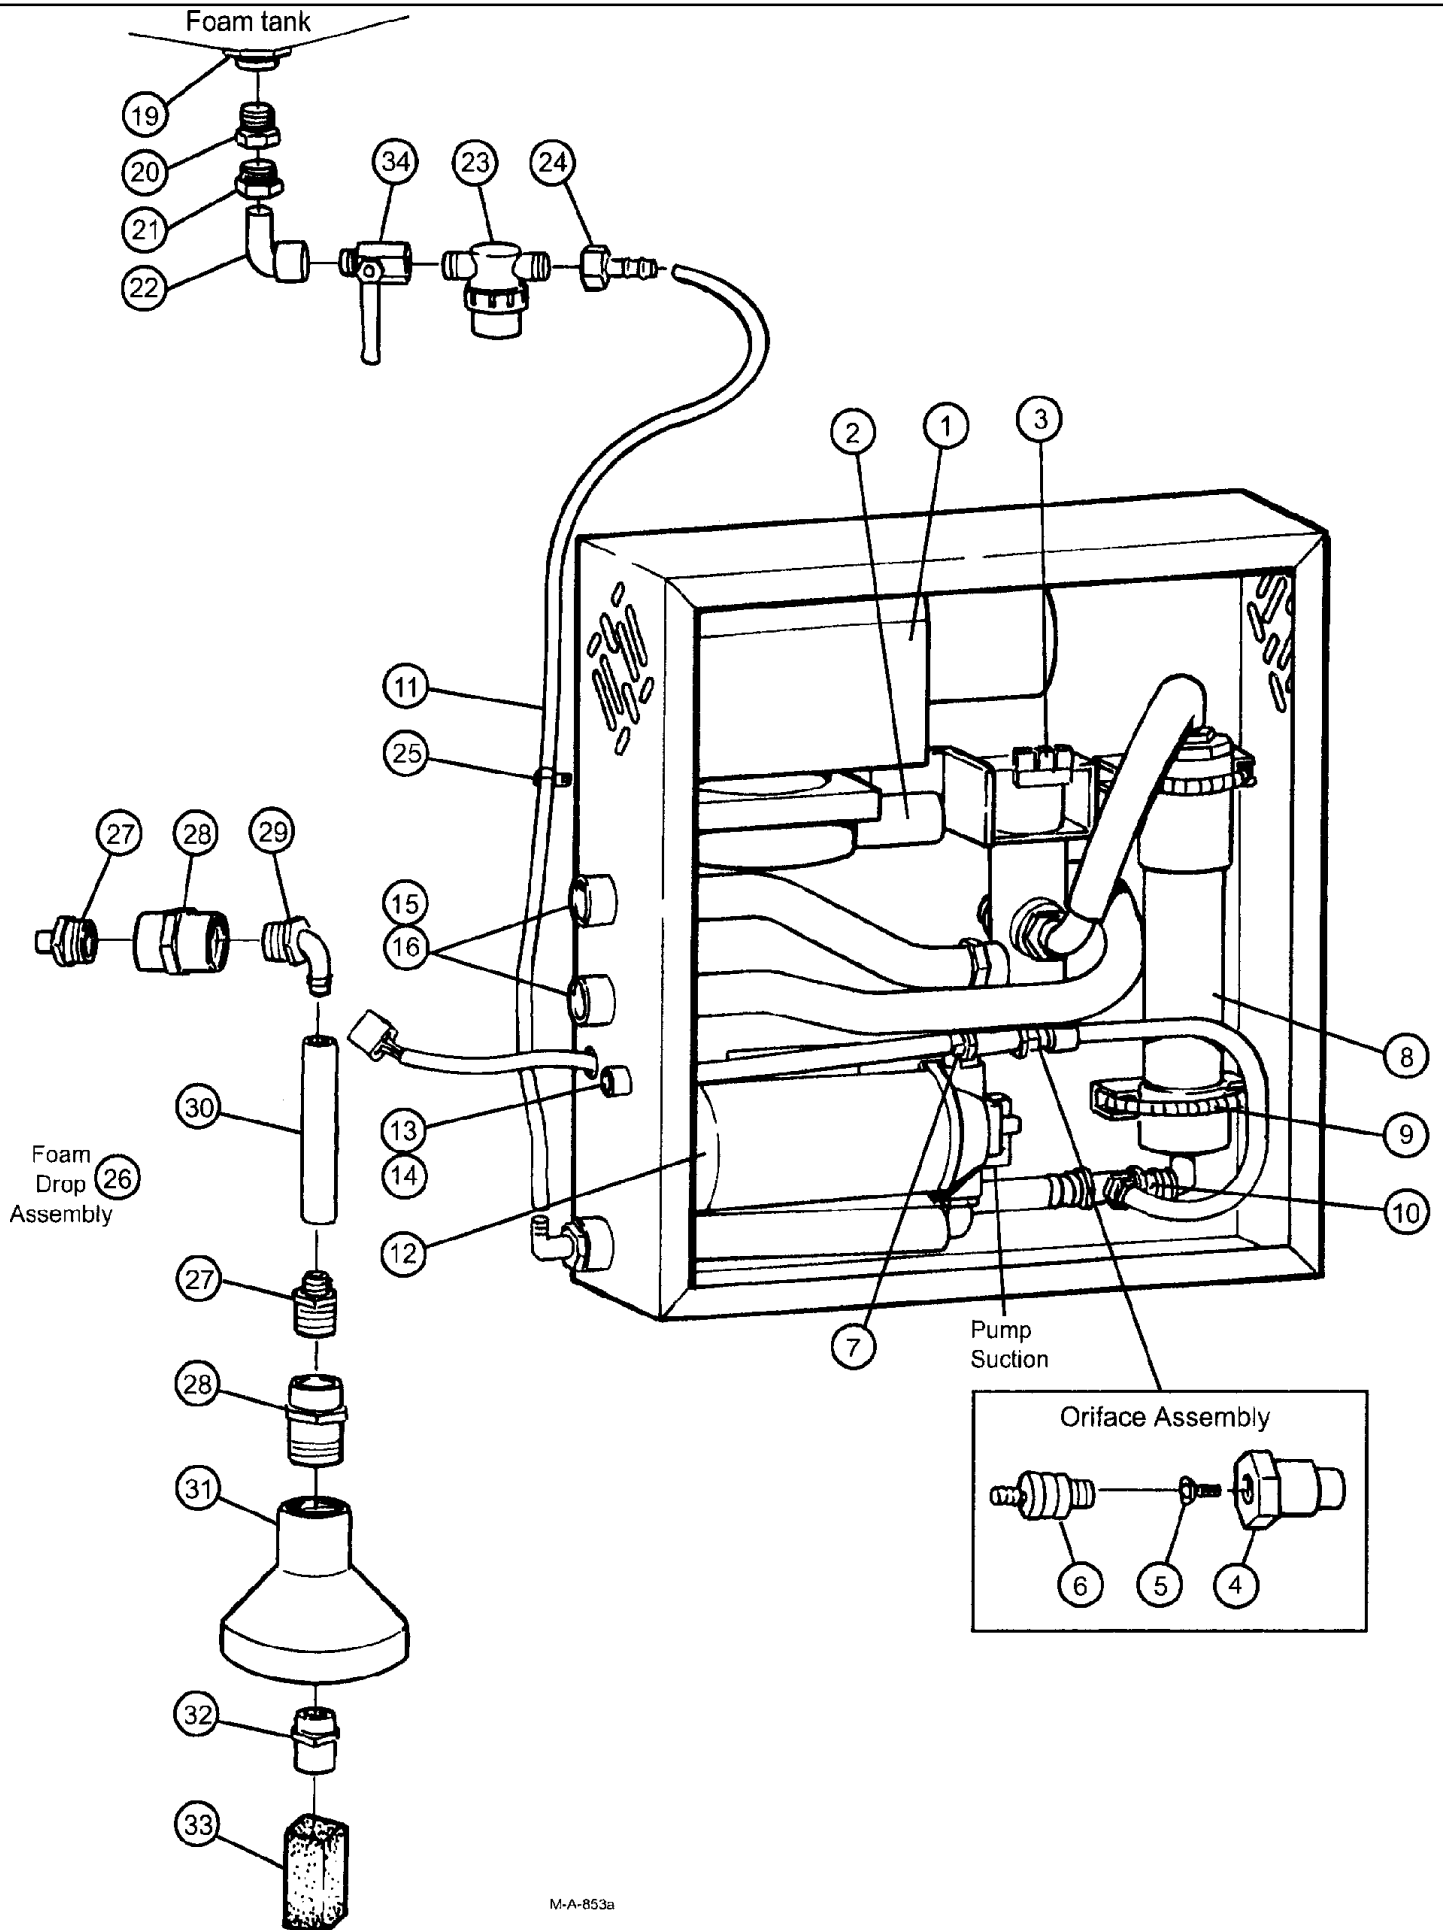

Complete Part # BN313099 (Ref Only)

сылка	Номер детали	Кол-во	Описание
1	BN27463	1	COMPRESSOR, COMPRESSOR air
	BN309922	1	KIT, SEALS, KIT seal- air compressor
2	BN27466	1	FILTER, FILTER breather
3	BN63912	1	VALVE, HYDRAULIC, VALVE directional
4	BN27467	1	ORIFICE, ORIFICE ASSEMBLY liq inlet, Includes: Ref. 5 & 6
5	BN27471	1	FILTER, FILTER, 50 mesh, Part of Ref. 4, P/N BN27467 Orifice Assembly
6	BN73457	1	FITTING, BARB, 3/8" NPT x 1/4", Part of Ref. 4, P/N BN27467 Orifice Assembly
7	BN73408	1	TEE, TEE pump output
8	BN63913	1	TUBE, TUBE mix w/hose fittings
9	BN53888	2	PIPE CLAMP, CLAMP mix tube
10	BN27472	1	VALVE, CHECK, VALVE check
11	BN68320	1	HOSE, 1/2" x 120"
	BN75956	2	CLAMP, #10
12	BN27469	1	PUMP, PUMP liquid
13	BN73403	1	FITTING, BARB, 1/4" NPT x 1/4"
14	BN75925	1	TUBE, HOSE, 1/4" x 120", to gauge
	BN76094	2	CLAMP, HOSE, #5
15	BN73519	2	FITTING, BARB, 90 deg. 1/2" NPT x 3/4"
16	BN75979	2	TUBE, TUBE, 3/4", clear vinyl, 50ft
	BN75978	4	CLAMP, #12
17	BN73409	1	FITTING, BARB, 90 deg. 1/4" NPT x 3/8"
19	BN73733	1	FITTING, bulkhead, 1-1/2"
20	BN73716	1	BUSHING, 1-1/2" x 3/4", NPT
21	BN73552	1	SLEEVE, BUSHING, 3/4" x 1/2" NPT
22	BN73517	1	FITTING, FT, hb, 90, 1/2 FPT x 1/2 barb
23	BN27473	1	FILTER, STRAINER, STRAINER line 80 mesh
24	BN73518	1	FITTING, BARB, 1/2" female NPT x 1/2"
25	BN41770	1	CLAMP, vinyl 3/4"
26	BN27474	2	FOAM, FOAM-DROP ASSEMBLY, Includes: Ref. 27 to 33
27	BN53666	4	FITTING, BARB, 1" NPT x 3/4", Part of Ref. 26, P/N BN27474, Foam-Drop Assembly
28	BN73683	4	COUPLING, COUPLER, 1" NPT, Part of Ref. 26, P/N BN27474, Foam-Drop Assembly
29	BN73684	2	FITTING, BARB, 90 deg. 1" NPT x 3/4", Part of Ref. 26, P/N BN27474, Foam-Drop Assembly
30	BN75981	2	TUBE, TUBE, 3/4" x 12", Part of Ref. 26, P/N BN27474, Foam-Drop Assembly
	BN75978	4	CLAMP, #12
31	BN27475	2	FOAM, BELL foamer drop, Part of Ref. 26, P/N BN27474, Foam-Drop Assembly
	BN76093	2	CLAMP, #28
32	BN73648	2	NIPPLE, LUBE, 1" NPT x close, Part of Ref. 26, P/N BN27474, Foam-Drop Assembly
33	BN27462	2	SCREEN, SCREEN, Part of Ref. 26, P/N BN27474, Foam-Drop Assembly
34	BN63914	1	VALVE, HYDRAULIC, VALVE shut off
NS	BN27461	1	GAUGE, GAUGE pressure
NS	BN73410	1	BARB, 1/4" gauge
NS	BN27460	1	CONTROL speed
NS	BN63568	2	MOUNT 3/8 x 2-1/2 x 8
NS	BN63569	2	MOUNT 3/8 x 2-1/2 x 4-3/4