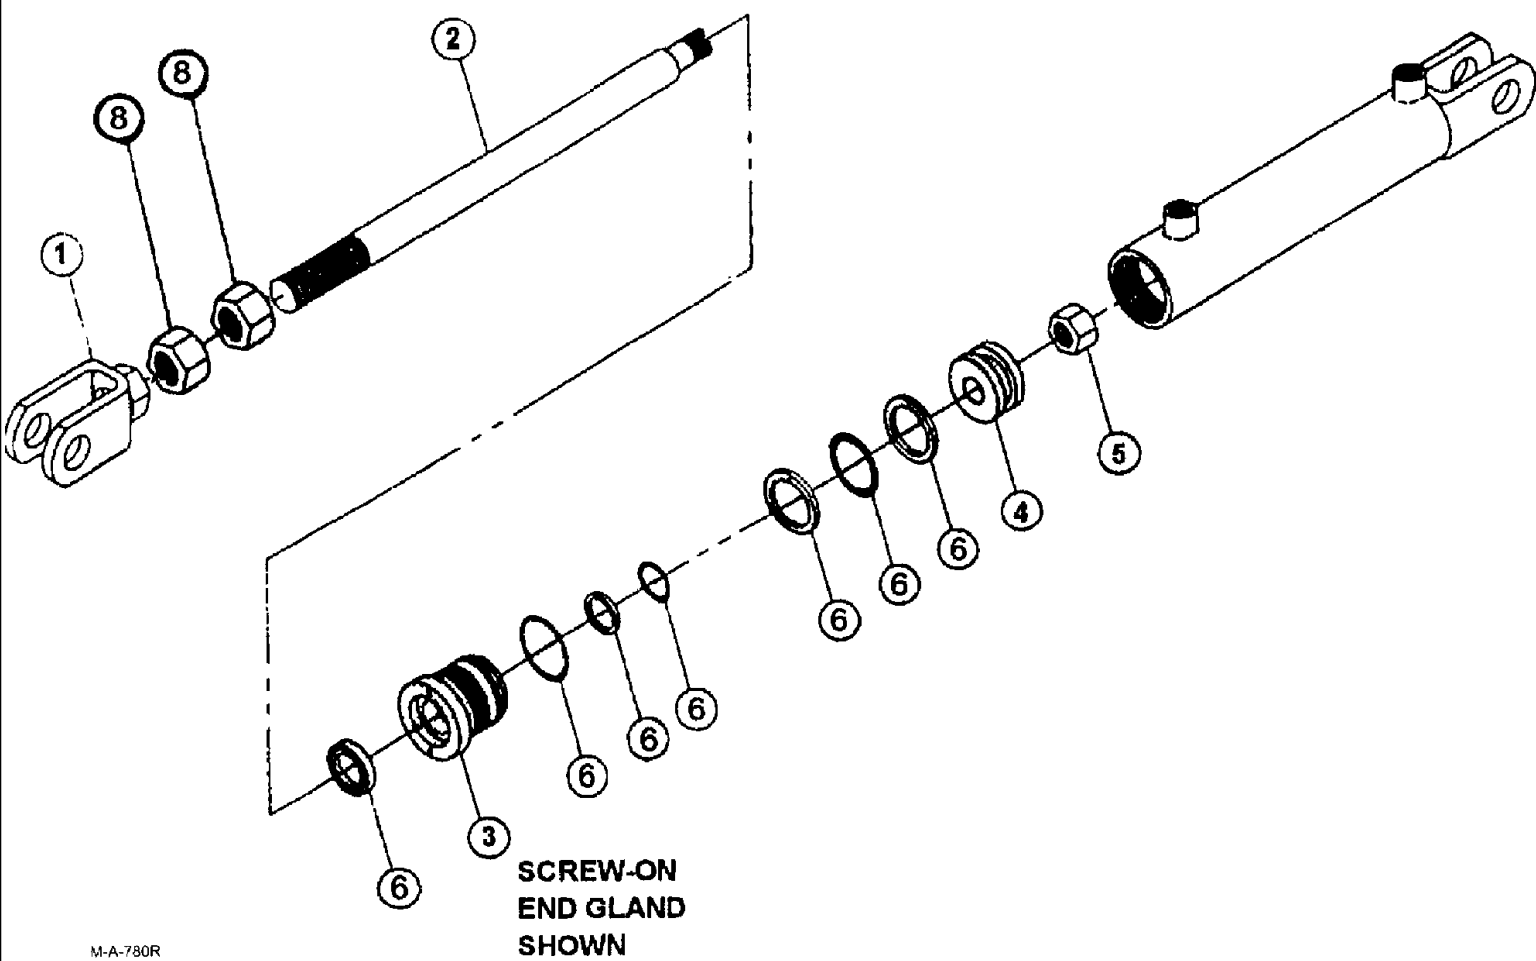

M-A-780R

SPX3185 PATRIOT SPRAYER (10/02-)

07-007 CYLINDERS - OUTER BOOM FOLD

сылка	Номер детали	Кол-во	Описание
1	BN92395	1	CLEVIS, CLEVIS weldment
2	BN95002	1	SHAFT, ROD cylinder
3	BN92353	1	GLAND, GLAND end
4	BN98091	1	PISTON, PISTON
5	BN98093	1	NUT, LOCK, jam
6	BN98180	1	KIT, SEALS, KIT seal, This is a complete seal kit. Parts shown are for the screw-on end gland. When replacing - take note on how old seals are positioned.
8	BN98521	2	jam

Complete Part # BN51461 (Ref Only)