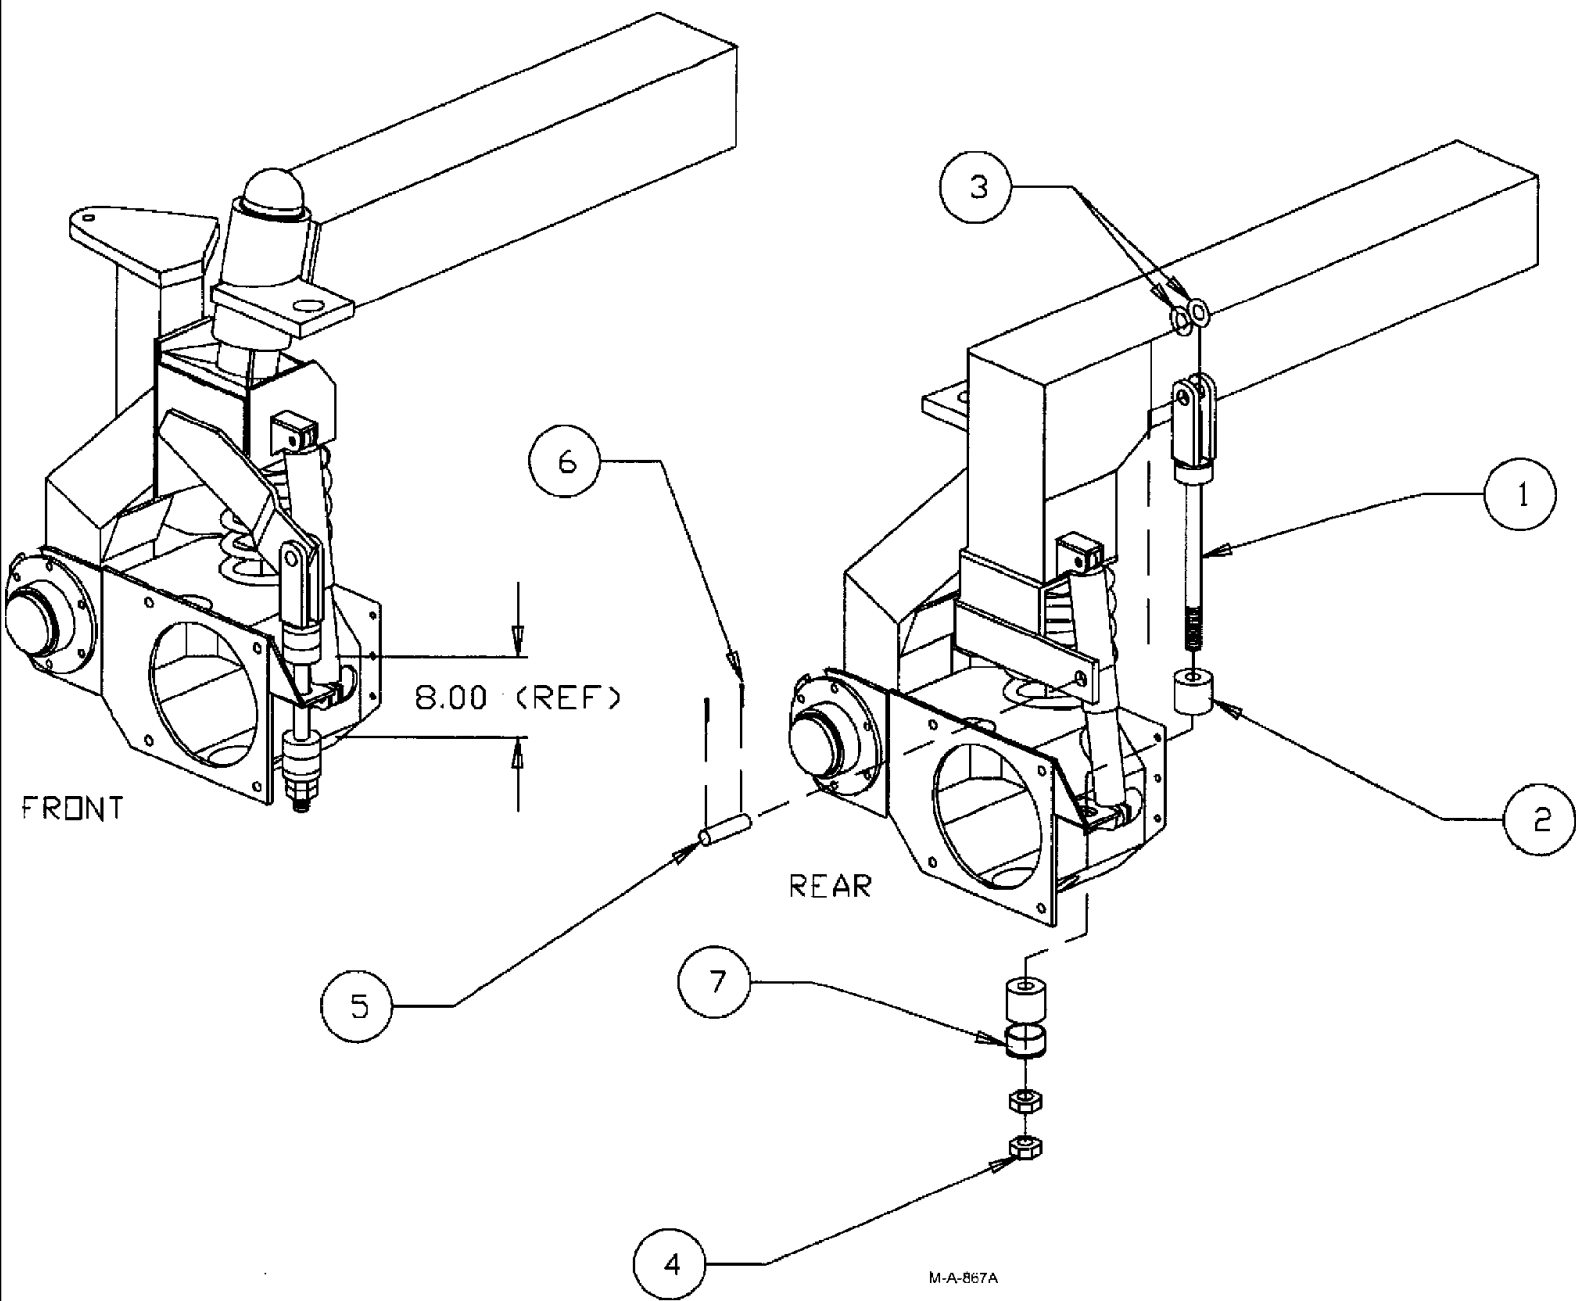

SPX3185 PATRIOT SPRAYER (10/02-)

04-024 SUSPENSION & FRAME - SHOCK LIMITER ASSEMBLY

сылка	Номер детали	Кол-во	Описание
1	BN300931	4	SHOCK ABSORBER, STOP weldment
2	BN27238	8	GROMMET, CUSHION urethane
3	BN50161	8	WASHER, flat, 1"
4	BN50960	8	NUT, jam, 1"
5	BN27229	4	PIN, PIN
6	BN50601	8	PIN, SPLIT (COTTER),
7	BN300277	4	RETAINER, RETAINER weldment