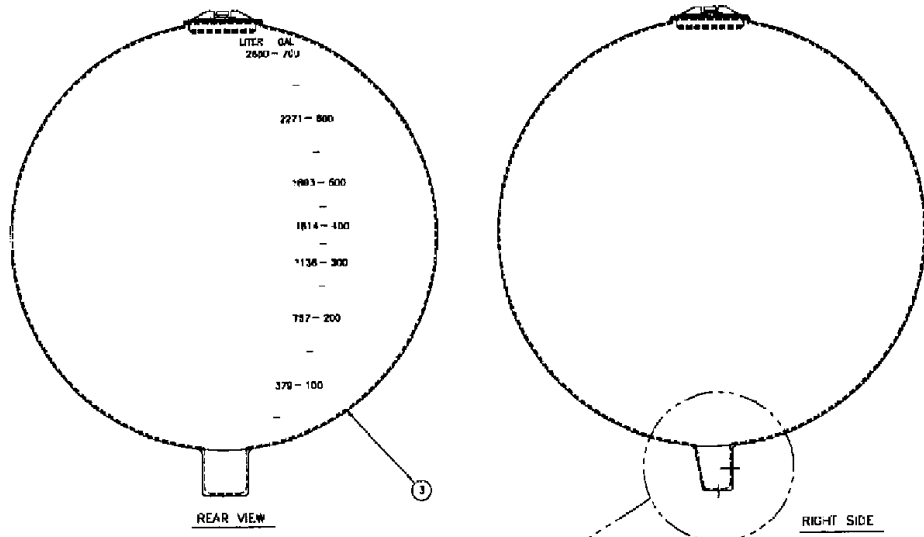

310967

SPX3185 PATRIOT SPRAYER (10/02-)

09-020 LIQUID PLUMBING - TANK ASSEMBLY

сылка	Номер детали	Кол-во	Описание
1	BN68865	1	FITTING, FITTING, 2" blkhd
2	BN98288	1	COVER, 10" for 500/750 tank
3	BN311061	1	TANK, 750 gal sph, gray

Complete Part # BN310967 (Ref Only)