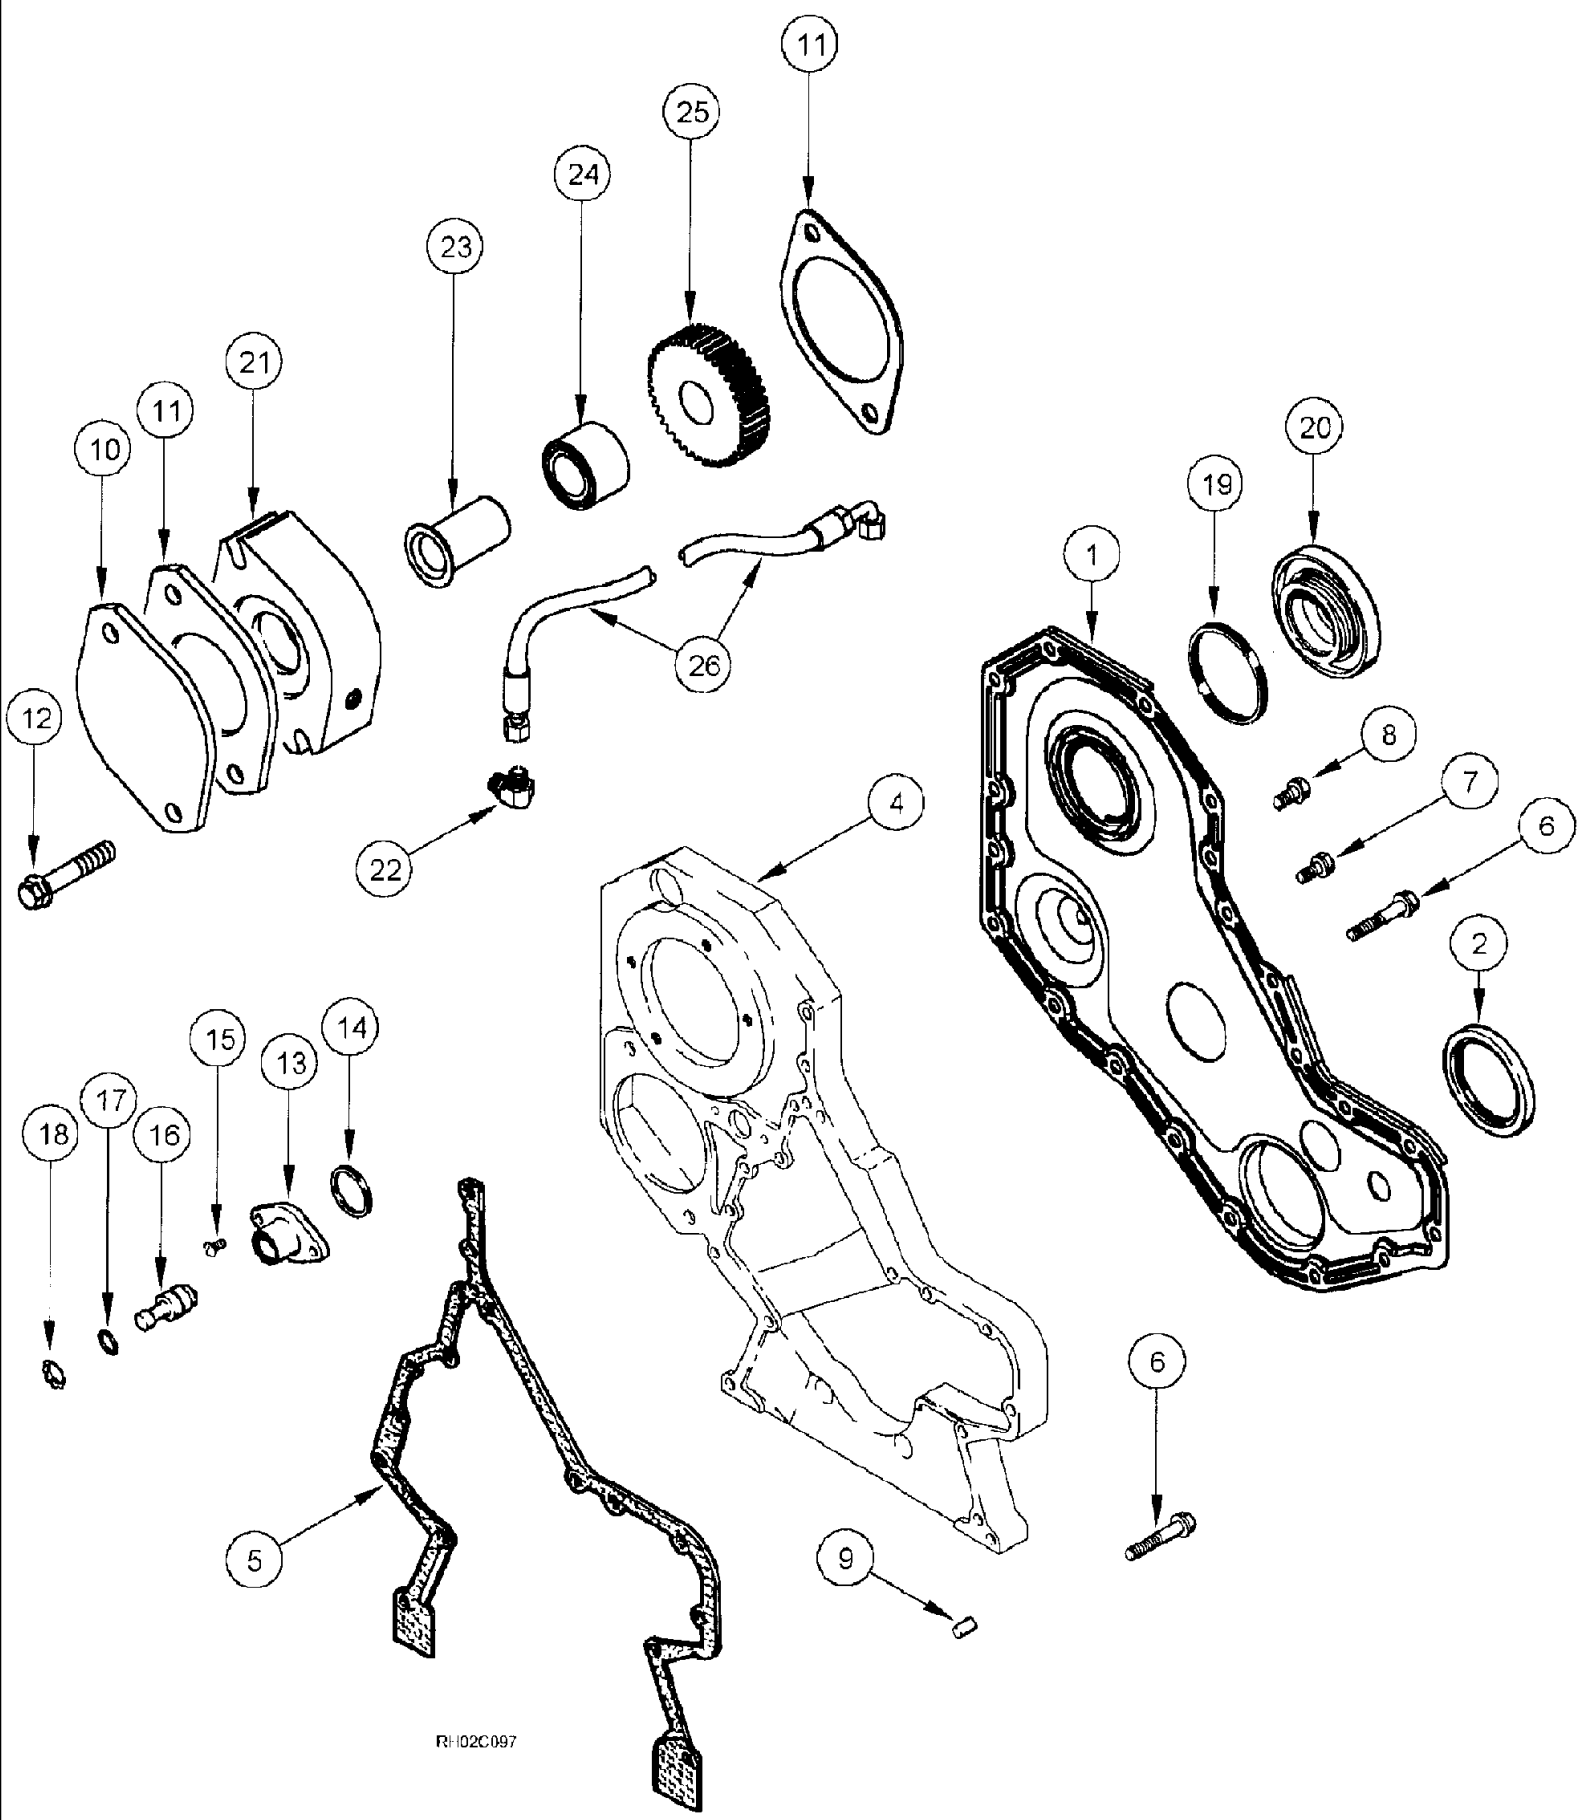

RH02C097

03-012 ENGINE - FRONT GEAR COVER

сылка	Номер детали	Кол-во	Описание
1	J935583	1	COVER, gear, front
2	NSS	1	NOT SERVICED SEPARATELY, SEAL oil, front, order seal kit A77889 or A77890 on page 03-040
4	J936256	1	HOUSING, timing gear
5	J938156	1	GASKET, gear housing
6	845-8050	11	BOLT, Hex Flg, M8 x 50, 8.8, Front gear cover to timing-gear housing to block, and housing to block
7	J924962	11	BOLT, hex flange, special, 8 - 1.25 x 16 mm, front gear cover to timing-gear housing to block, and housing to block
8	J926846	5	BOLT, BOLT hex flange, 8 - 1.25 x 20 mm, class 10.9
9	J900257	2	PIN, dowel, locating, 16 mm long
10	J914868	1	COVER, PLATE access, flat
11	J938655	2	GASKET, cover
12	854-12065	2	BOLT, Hex Flg, M12 x 65, 10.9, BOLT heavy hex flange, 12 - 1.75 x 65 mm, class 10.9
13	J919683	1	HOUSING, timing pin
14	J915772	1	SEALRING, RING quad, timing pin housing
15	J907998	2	SCREW, LOCK, Spc Rd Torx Hd, M5 x 17,
16	J903924	1	PIN, timing
17	J913994	1	O-RING, sealing
18	100-2587	1	RING, SNAP, 0.875", Int, #87,
19	J903475	1	SEAL, front cover access
20	J903463	1	COVER, COVER front access
	J939961	1	DRIVE ASSY., hydraulic pump
21	J939957	1	ADAPTER, hydraulic pump
22	J939694	1	ELBOW, plain union, M10 x 7/16 inch
23	J935645	1	SHAFT, accessory drive
24	J935644	1	BEARING, ROLLER,
25	J936136	1	GEAR, accessory drive
26	J925100	1	HOSE, FLEXIBLE, 125 mm, 4-59/64 inch
	J823494	1	SEALANT, liquid bond, used between frt gear cover and timing seal, HSG