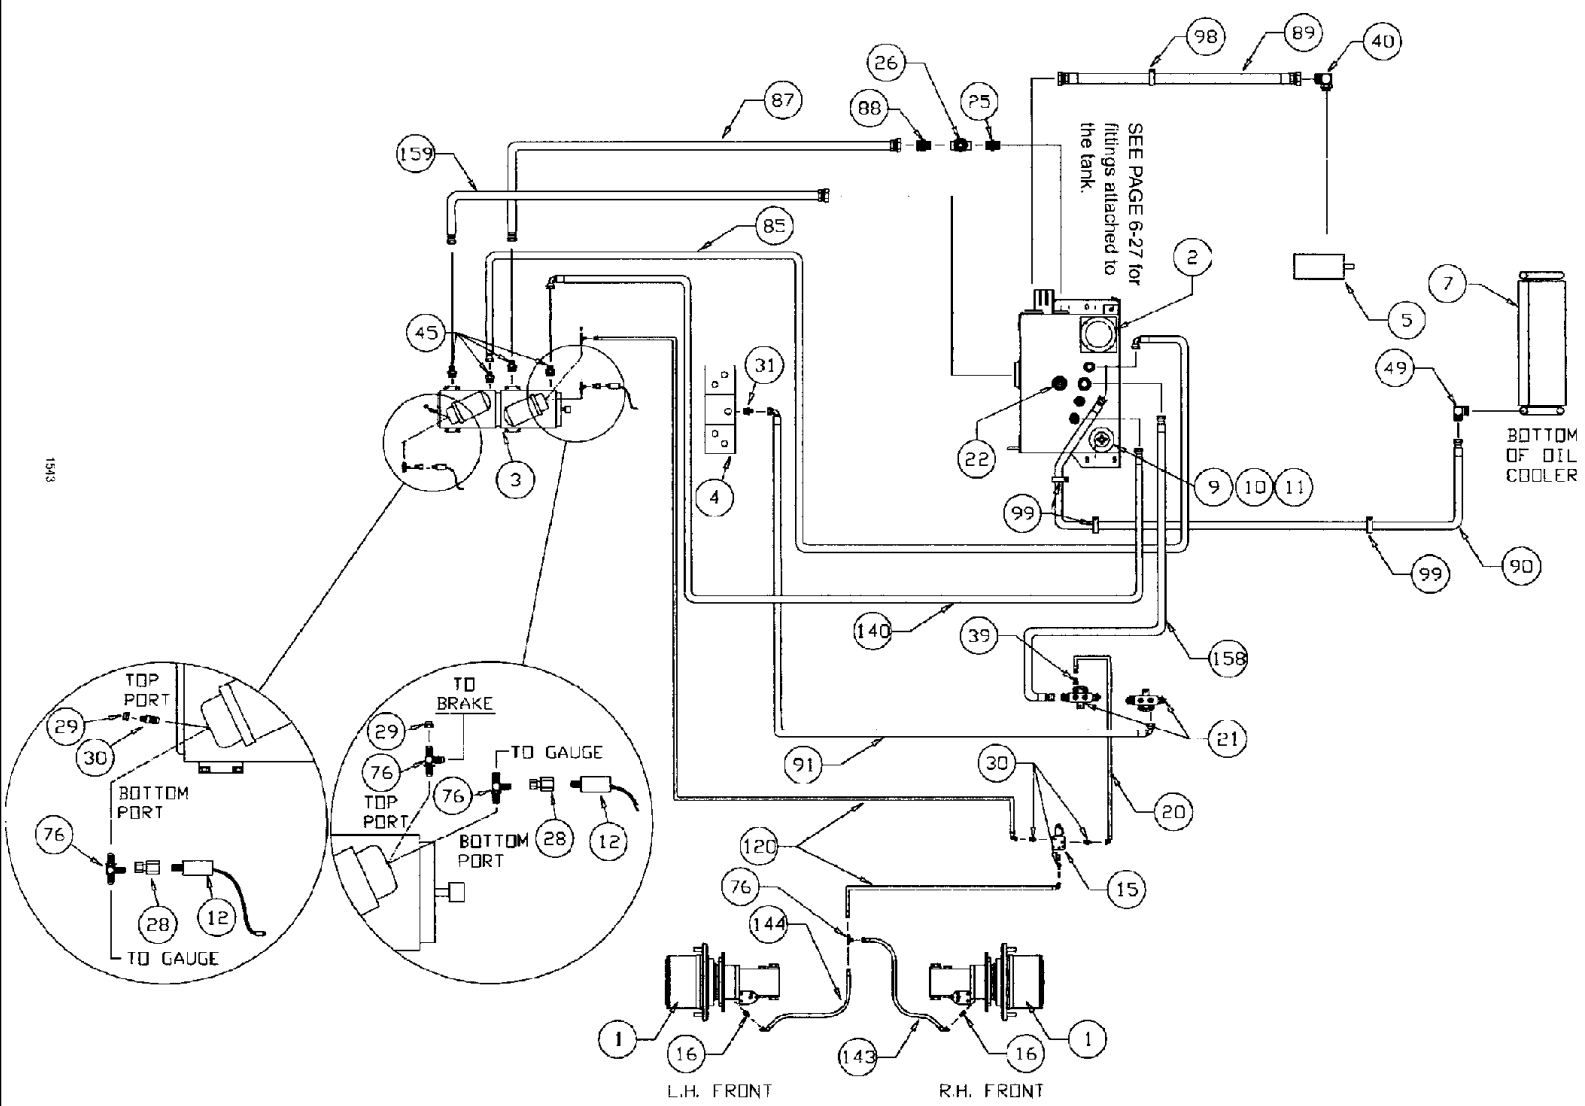

сылка	Номер детали	Кол-во	Описание
126	BN53818	2	HOSE ASSY., 1/2" x 66"
127	BN69595	1	HOSE, HOSE ASSEMBLY, 3/4" x 64"
129	BN67866	2	HOSE, HOSE ASSEMBLY, 5/8" x 130"
133	BN54170	1	HOSE ASSY., 1/2" x 74"
134	BN54183	2	HOSE ASSY., 1/2" x 34"
135	BN58114	1	HOSE ASSY., 1/2" x 13"
136	BN54186	1	HOSE ASSY., 1/2" x 30"
137	BN67867	2	HOSE ASSY., 5/8" x 130"
138	BN67868	1	HOSE, 5/8" x 120"
143	BN67874	1	HOSE ASSY., 3/4" x 22"
144	BN22240	2	CAP, NUT, #12
145	BN67245	2	MANIFOLD,
146	BN22431	1	CAP, CAP NUT, #8
147	BN311233	1	HOSE, HOSE, 1/2" ID x 84", 100R2
148	BN306180	1	TUBE, PLASTIC-RUBBER, POLYTUBE, 1-1/8 ID x 36