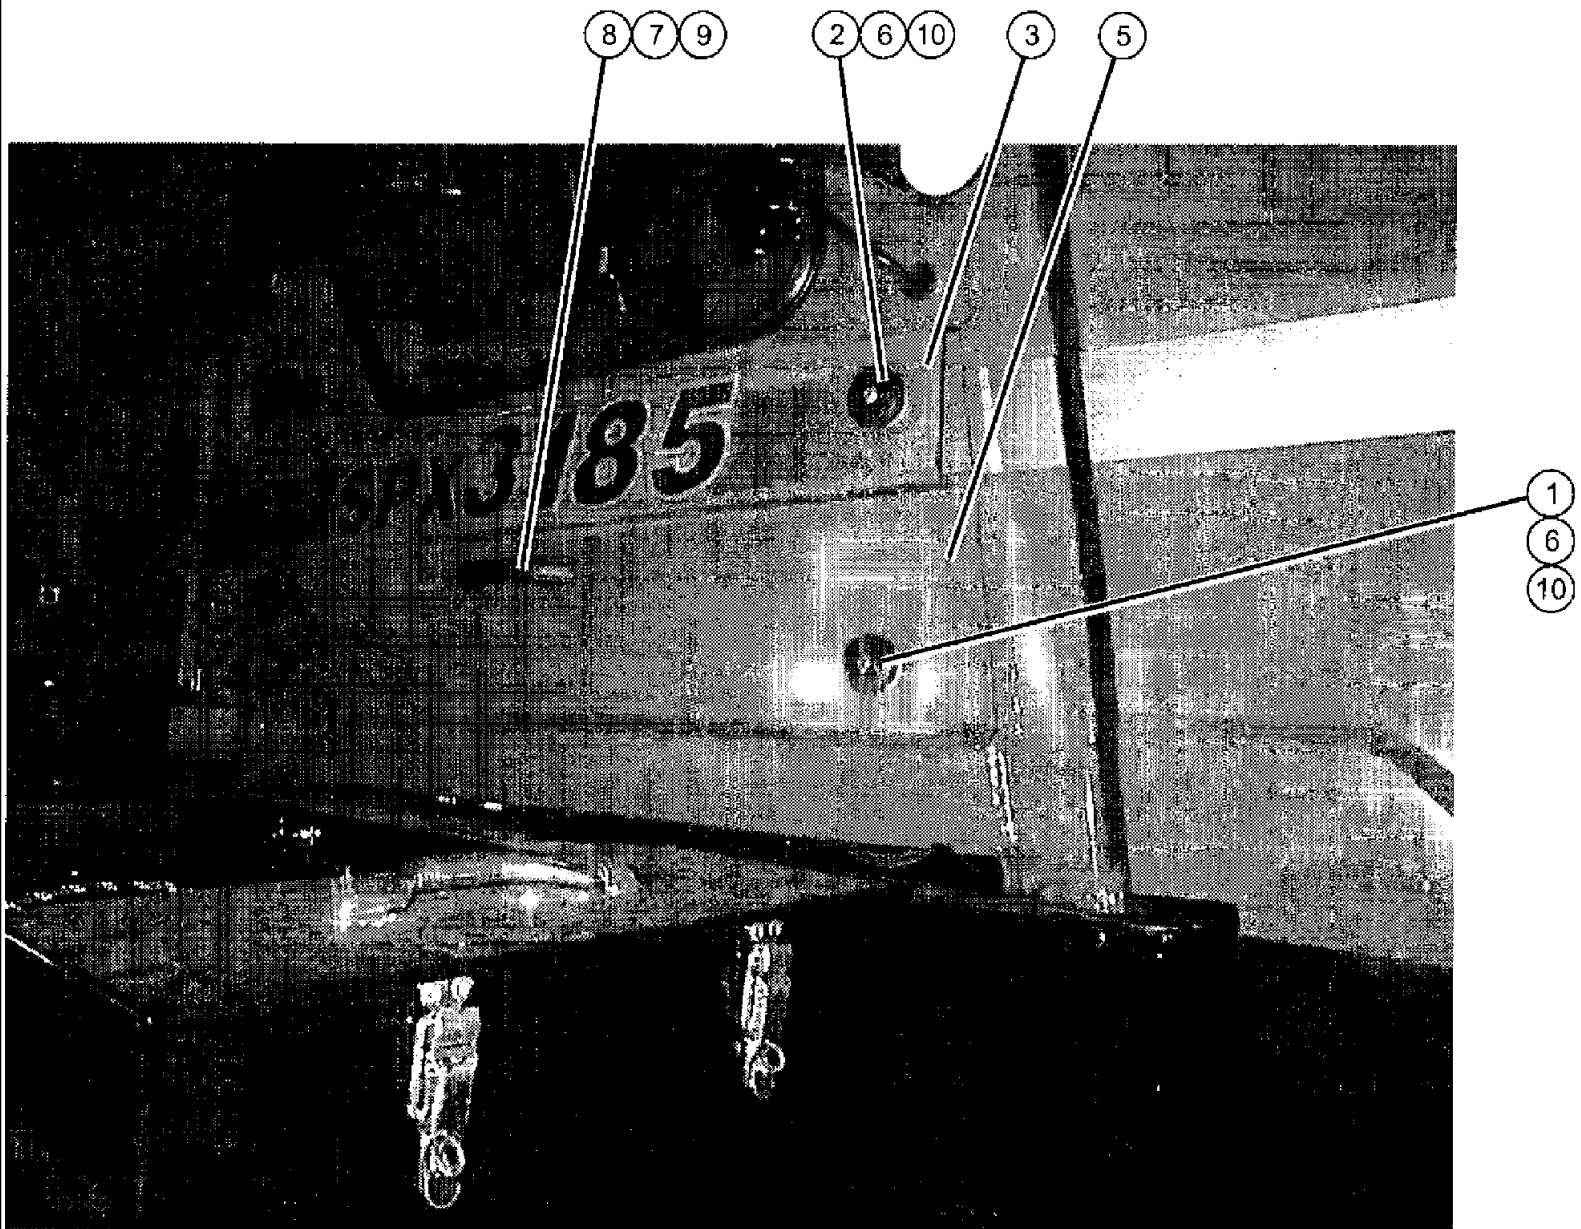

DCP06632

SPX3185 PATRIOT SPRAYER (10/02-)

02-013 CAB EXTERIOR - ACCESS PANEL ASSEMBLY, RH

сылка	Номер детали	Кол-во	Описание
1	113-2296	2	BOLT, Hex, 3/8"-16 x 2", G5, Full Thd,
2	113-82	2	BOLT, Hex, 3/8"-16 x 3", G5, Full Thd,
3	342161A1	1	STIFFENER, STIFFENER panel
4	342163A1	1	SEAL, SEAL electrical bay, not shown, behind access panel
5	BN303165	1	PANEL, SIDE, access
6	BN303278	4	WASHER, 3/8, NP, SS
7	BN310266	2	NUT, set screw, 10-24, NLN, SS
8	BN311626	1	HANDLE, molded grab, black
9	BN311631	2	BOLT, set screw, 10-24 x .75, BSH, SS
10	BN65448	4	KNOB, 3/8"-16, F

Ref # BN67936