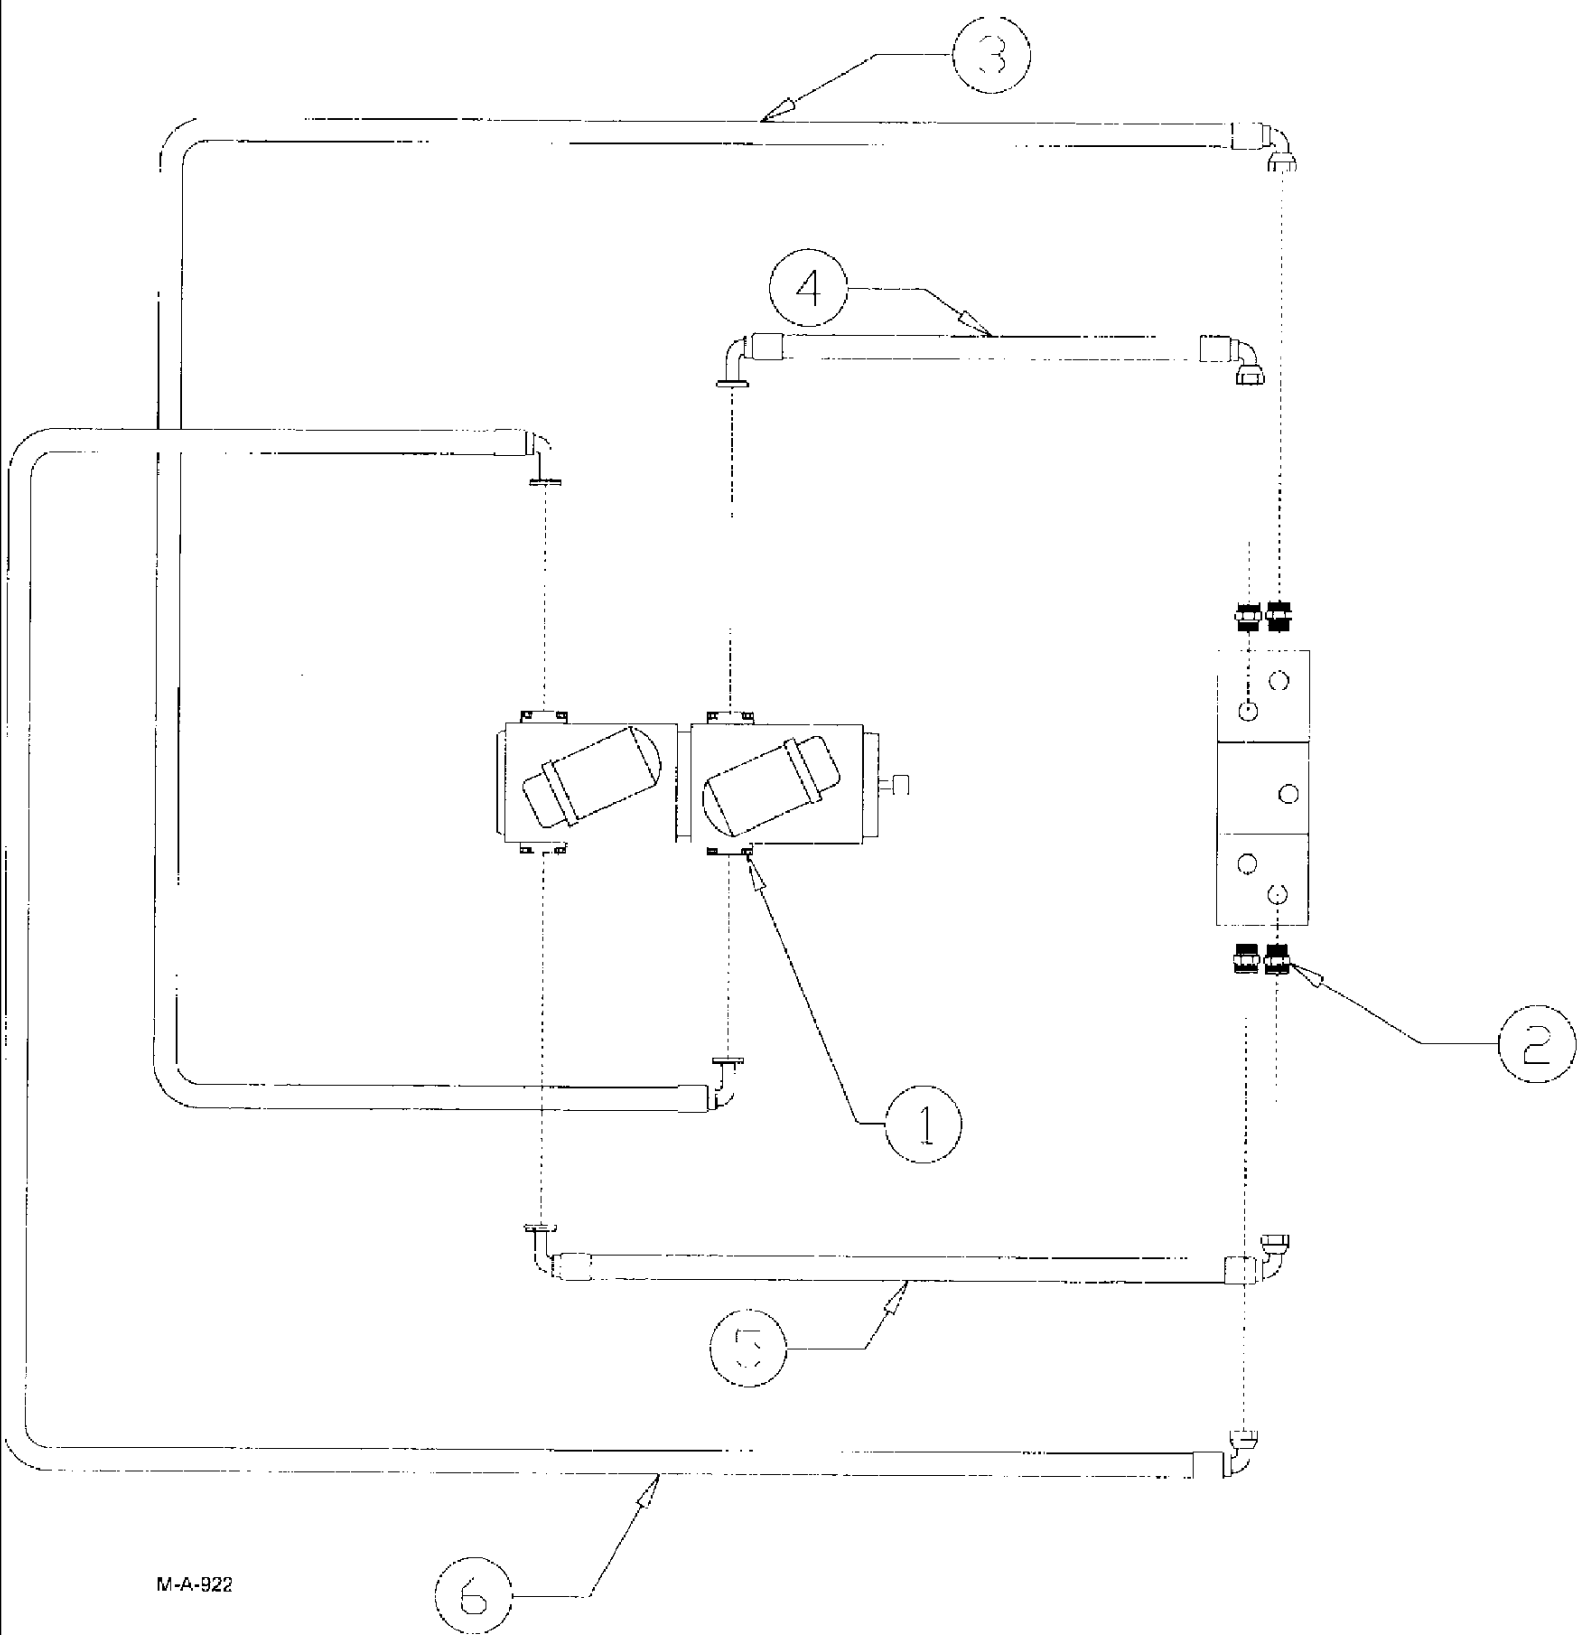

SPX3185 PATRIOT SPRAYER (10/02-)

06-020 HYDRAULIC PLUMBING - HYDROSTATIC PUMP TO SHIFT BLOCK

сылка	Номер детали	Кол-во	Описание
1	BN52317	4	O-RING, split flange
2	BN57223	4	FITTING, ADAPTER, STR. 1-5/16-12 O-ring x 1-7/16-12 male flat face
	BN53730	4	O-RING, flat face
	BN98016	4	O-RING, #16
3	BN55126	1	HOSE ASSY., 1" HYD
4	BN55124	1	HOSE ASSY., 1" HYD
5	BN55125	1	HOSE ASSY., 1" HYD
6	BN55123	1	HOSE ASSY., 1" HYD