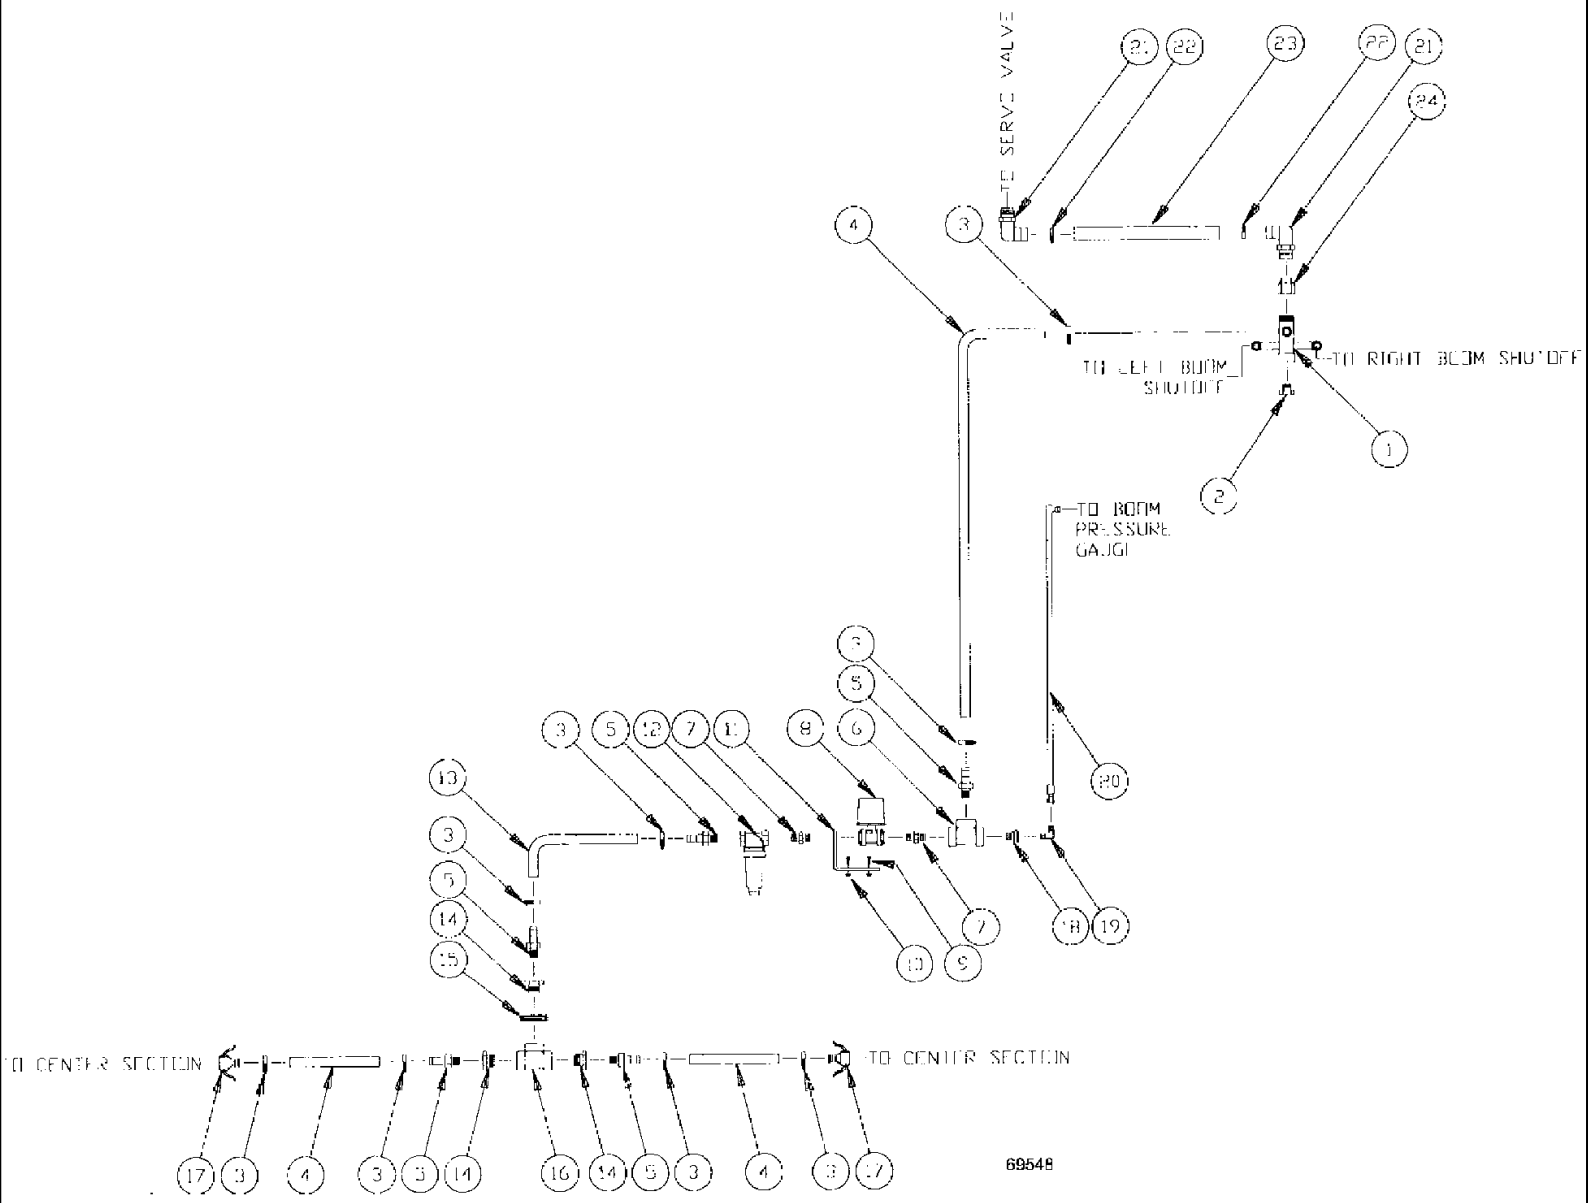

сылка	Номер детали	Кол-во	Описание
1	BN67246	1	MANIFOLD, WELDMNT manifold
2	BN73731	1	PLUG, poly pipe, 1-1/2
3	BN75990	8	CLAMP, SS, #16.81 to 1.5 A
4	BN53744	3	HOSE, HOSE, 1" EPDM x 65.0"
5	BN53476	5	FITTING, BARB poly, 1" NPT x 1" HS
6	BN73629	1	TEE, poly pipe, 1"
7	BN73648	2	NIPPLE, LUBE, poly pipe, short, 1"
8	BN69620	1	VALVE, BALL VALVE ASSEMBLY
9	413-412	2	BOLT, Hex, 1/4"-20 x 3/4", G5, Full Thd, hex head, 1/4-20 x .75, G5
10	231-4144	2	NUT, LOCK, 1/4"-20, GB,
11	BN24083	1	PLATE, MOUNTING, MNT., 7GA, HRS, 3.0 x 5.75/2
12	BN73681	1	FILTER, STRAINER, STRAINER ASSEMBLY, 1"-50 mesh
13	BN53743	1	HOSE, 1" EPDM x 33.0"
14	BN73717	3	BUSHING, reducer poly, 1.5 x 1"
15	BN21276	1	CLAMP, CLAMP heavy duty, 2.5"
16	BN73714	1	TEE, poly, 1.5"
17	BN53668	2	COUPLING, CPLR, 1" FML, HS, SHK
18	BN2390261	1	SLEEVE, BUSHING reducing 1 x 1/4 NPT
19	BN53734	1	FITTING, E, 90 DEG., 1/4 NPT x 9/16 JIC
20	BN67393	1	HOSE, HOSE, 3/8" ID EPDM x 278"
21	BN73663	2	FITTING, BARB, 1.25 NPT x 1.25 HS, 90 DEG
22	BN76084	2	CLAMP, ADJ, #24, SS
23	BN53887	1	HOSE, HOSE, 1.25" EPDM x 84"
24	BN69960	1	REDUCER, COUPLING reducer 1.5-1.25