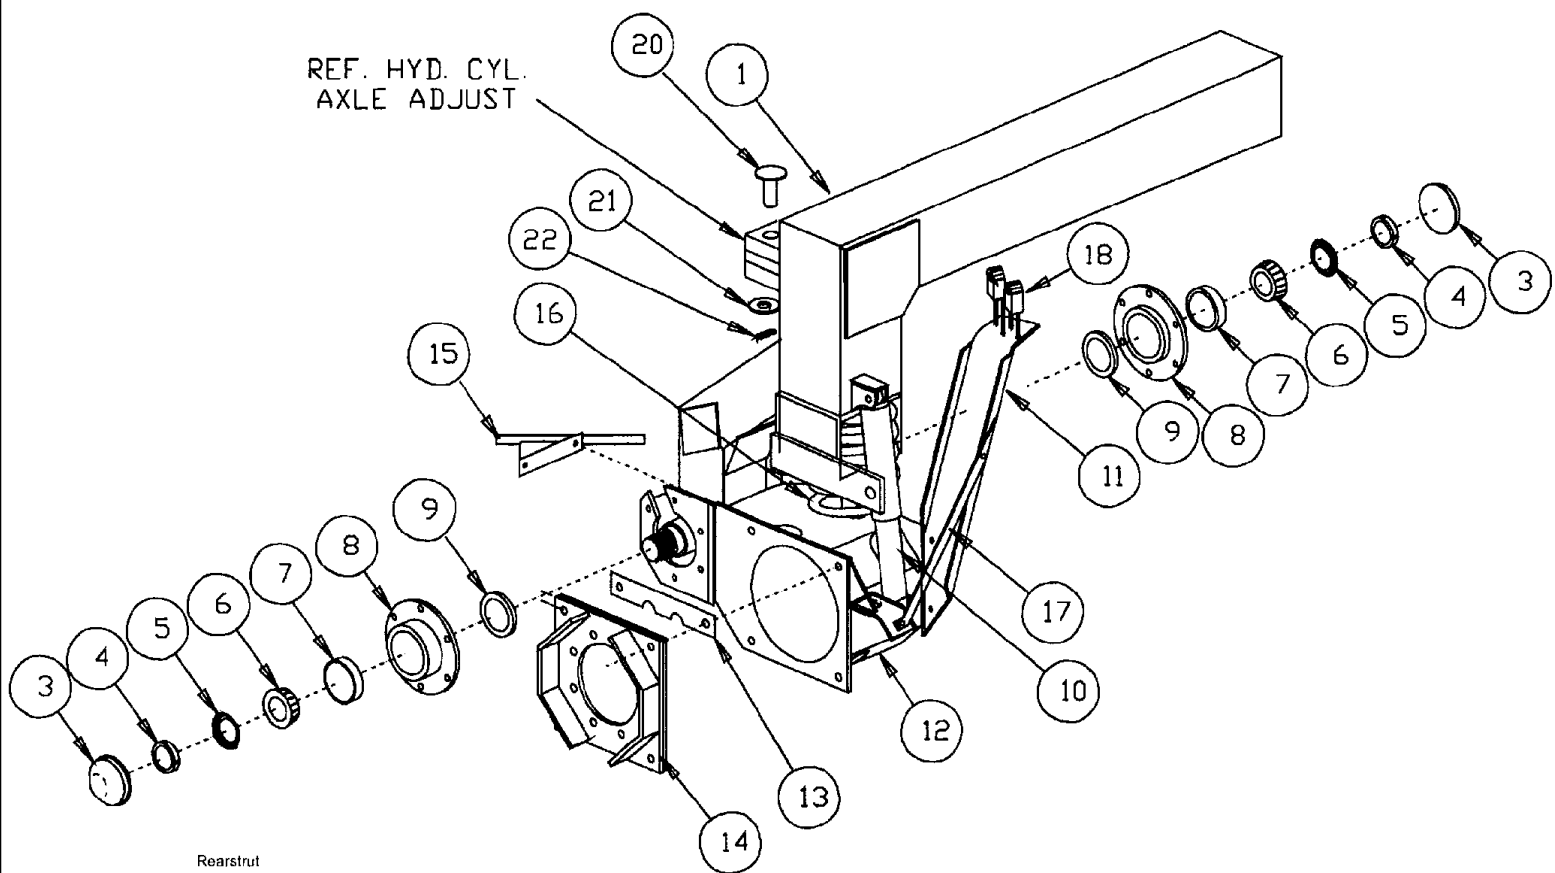

04-022 SUSPENSION & FRAME - STRUT ASSEMBLY - REAR

сылка	Номер детали	Кол-во	Описание
1	BN323924	1	STRUT, STRUT, LH, low profile
	BN323923	1	STRUT, STRUT, RH, low profile
3	BN80442	4	DUST CAP, CAP dust, w/drill & tap dust
4	BN80443	4	NUT, LOCK, NUT
5	BN80444	4	WASHER, WASHER
6	BN31073	4	BEARING, CONE, BEARING
7	BN31232	4	BEARING, CUP, RACE, Part of Ref. 8, P/N BN29071
8	BN29071	4	HUB, RETAINER, Includes: Ref.7
	BN29058		UAR SHIM, SHIM retainer
9	BN31074	4	GREASE, SEAL
10	BN27333	2	SET, PKG. shock, bushing, bolt, nut
11	BN65571	1	SUPPORT, SUPPORT, LH, shown
	BN65572	1	SUPPORT, SUPPORT, RH
	BN63923	1	SUPPORT, SUPPORT, RH, low profile
	BN63924	1	SUPPORT, SUPPORT, RH, low profile
12	BN66421	1	HOUSING, HOUSING, RH, shown
	BN66420	1	HOUSING, HOUSING, RH
13	BN67444	4	SHIM, SHIM
14	BN66291	2	BRACKET, PLATE
	BN52320	8	BOLT, BOLT 5/8" x 2.25" GR. 8
	BN50775	8	NUT, center lock, 5/8"
	BN50080	8	NUT, hex, 5/8"-18, GR. 8
15	BN29690	2	DEFLECTOR, DEFLECTOR
16	BN322212	2	SPRING, COIL, ctrless grnd
	BN24261	4	RETAINER, SPRING retainer
17	BN65576	1	SUPPORT, BRACE, RH, shown
	BN65577	1	BRACKET, BRACE, LH
18	BN57235	4	CLAMP, ASSEMBLY
20	BN23177	2	PIN, HEADED, wldmt, 1.0 dia. x 2.5
21	BN50161	2	WASHER, plated flat, 1"
22	BN50601	2	PIN, SPLIT (COTTER), 3/16 x 2"