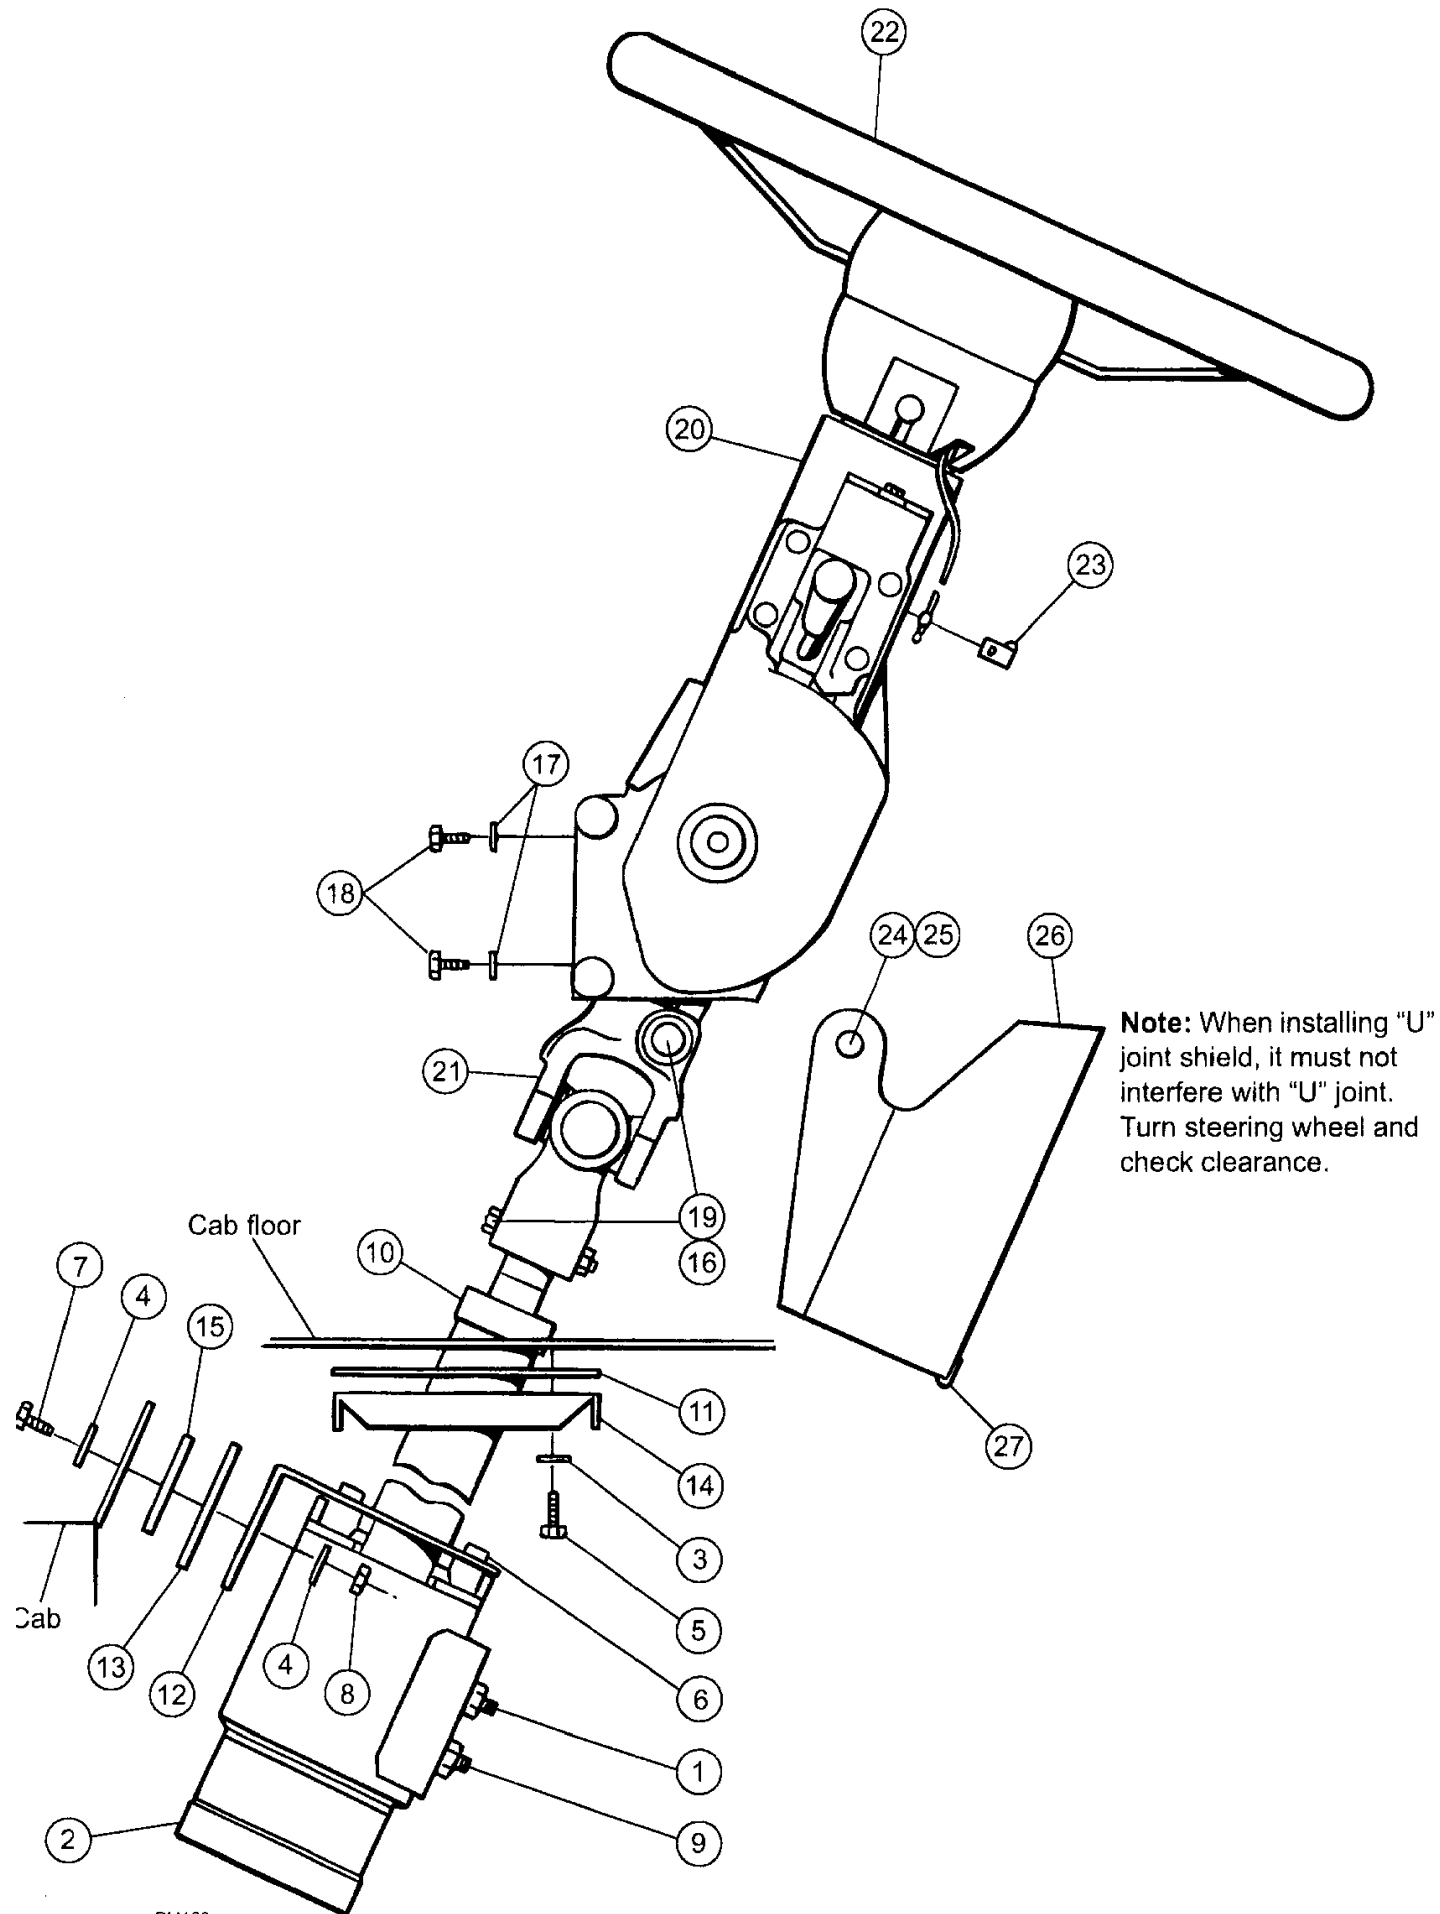

01-008 CAB INTERIOR - STEERING ASSEMBLY

сылка	Номер детали	Кол-во	Описание
1	BN21249	2	ADAPTER, to steer cylinder, 3/4-16 O-ring x 7/16-20 JIC
2	BN29233	1	VALVE, CONTROL, ORBITROL steering
3	BN50141	4	WASHER, flat plated, 5/16
4	BN50151	4	WASHER, 1/2, FLT, PL
5	BN50230	4	BOLT, hex head, 5/16-18 x .75, 5, PL
6	BN50261	4	BOLT, hex head, 3/8-16 x 1.5, 5, PL
7	BN50304	2	BOLT, hex head, 1/2-20 x 1.5, 5, PL
8	BN50778	2	NUT, LOCK, 1/2-13 CTR, 5, PL
9	BN57226	2	ADAPTER, pressure & return, 3/4-16 O-ring x 9/16-18 JIC
10	BN65948	1	STEERING COLUMN, 18"
11	BN66268	1	RUBBER SEAL, 1/8" EPDM, 5 x 6
12	BN66273	1	MOUNTING PARTS, 1/4 HRS, 6.87 x 8
13	BN66274	1	RUBBER SEAL, 1/4 EPDM, 2.5 x 8
14	BN66276	1	MOUNTING PARTS, 14GA HRS, 6.25 x 7.25
15	BN69007	1	PLATE, SPACER
16	BN50131	2	NUT, LOCK, 3/8-16, CTR, PL
18	BN50251	4	BOLT, hex head, 3/8-16 x 3/4, 5, PL
17	BN50145	4	WASHER, 3/8 plated flat
19	BN50264	2	BOLT, hex head, 3/8-16 x 1.75, 5, PL
20	BN66111	1	STEERING COLUMN, tilt/tele
21	BN66112	1	UNIVERSAL JOINT, steering column
22	BN310333	1	CAP, steering wheel, black
	BN67057	1	WHEEL (STEERING), 3 spoke 16"
	BN98904	1	WIRE, horn
23	BN68814	1	CLAMP, vinyl, 1/8" dia.
24	BN50137	2	WASHER, flat plated, 1/4
25	BN50209	2	BOLT, hex head, 1/4-20 x .5, 5, PL
26	BN66265	1	SHIELD, 16GA, HRS, 6.75 x 13
27	BN69875	1	SEAL, clip on