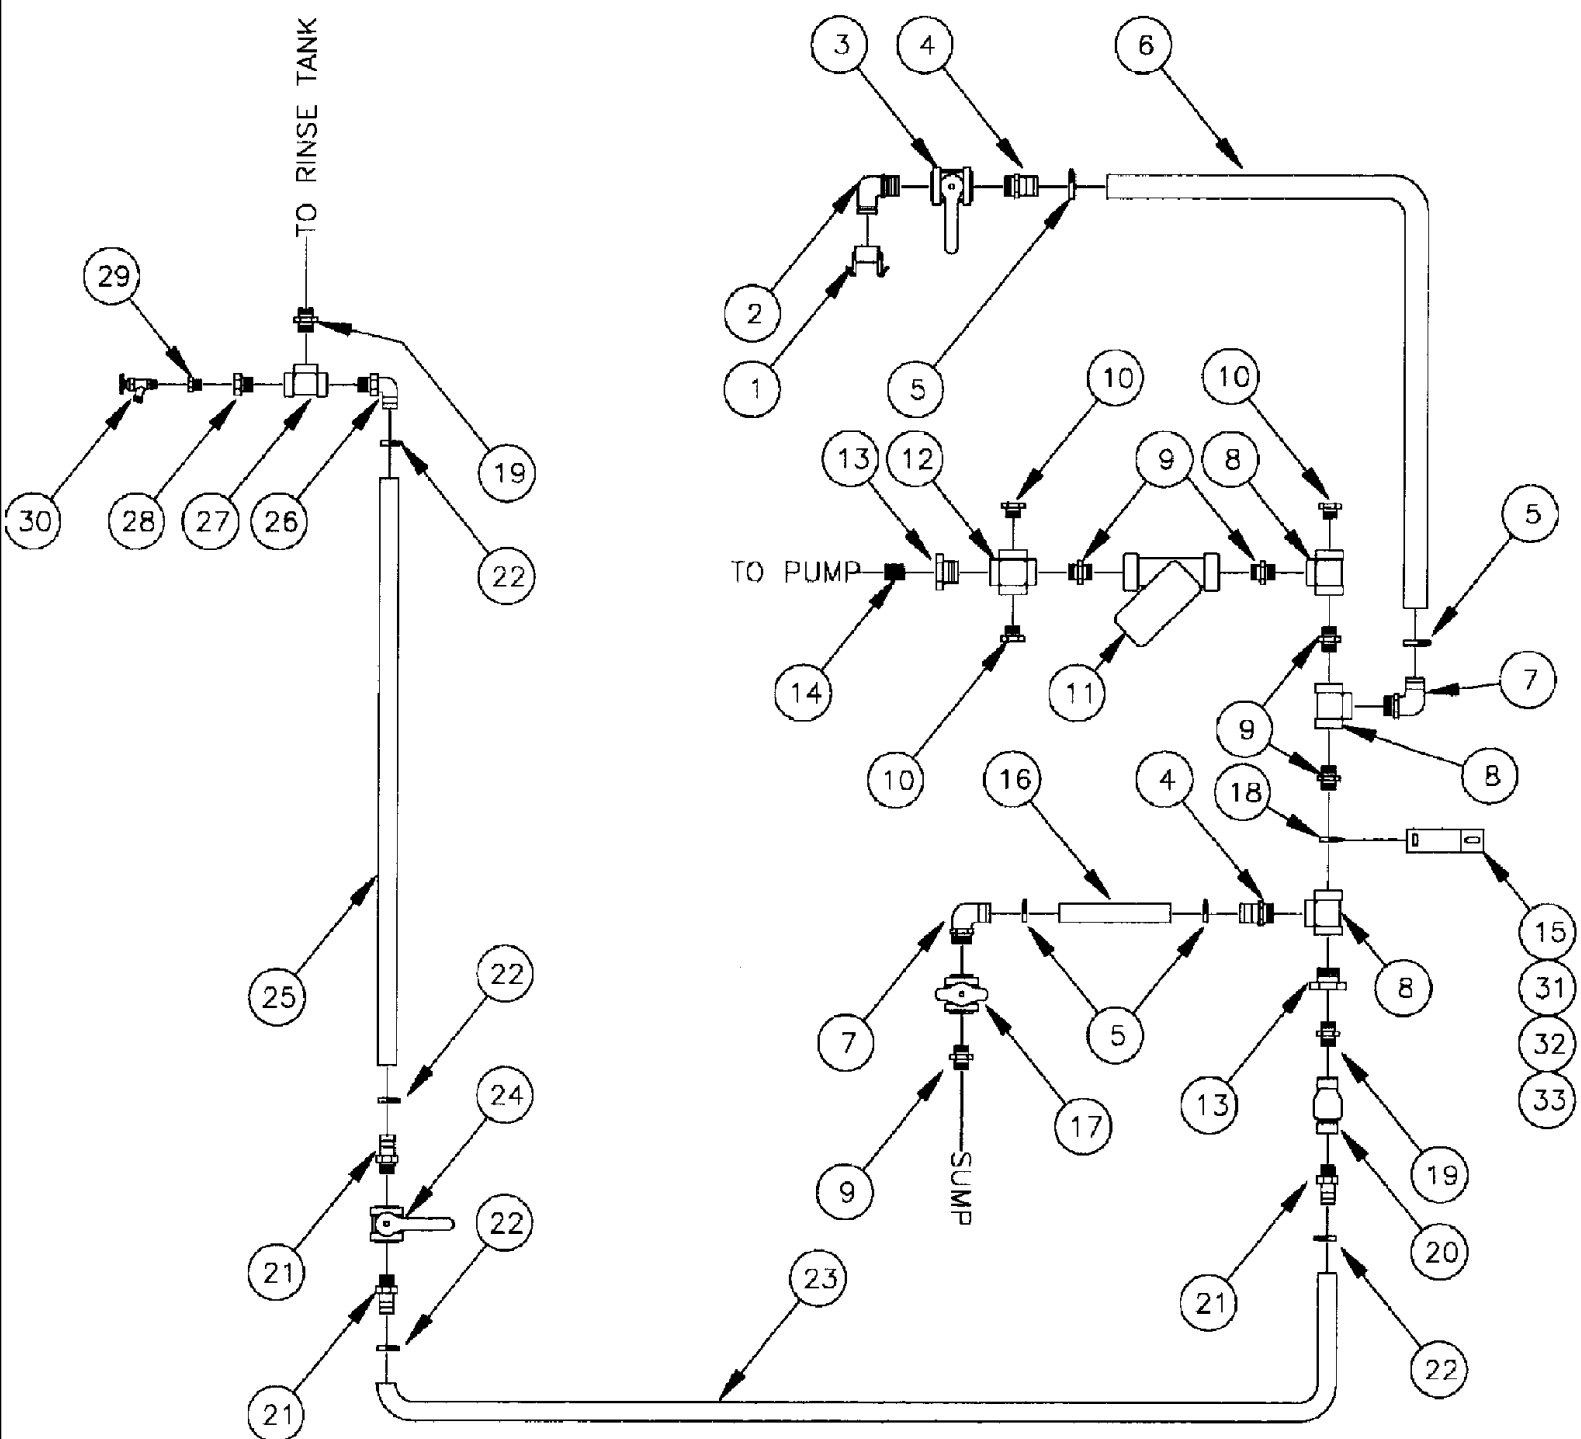

325450

сылка	Номер детали	Кол-во	Описание
1	BN22901	1	CAP, 2" cam lever
2	BN25262	1	ADAPTER, 90 DEG male, 2" NPT
3	BN73761	1	VALVE, 2" full port ball
4	BN73781	2	FITTING, HOSEBARB, 2 NPT x 2 hose
5	BN76056	4	CLAMP, hose, #36
6	BN68377	1	HOSE, HOSE, 2" EPDM x 50"
7	BN73782	2	FITTING, HOSEBARB, 2" x 90 DEG poly
8	BN73779	3	TEE, 2" poly pipe
9	BN73783	5	NIPPLE, LUBE, 2" NPT short poly
10	BN73794	3	PLUG, 2" poly pipe
11	BN73792	1	STRAINER ASSY., 2" NPT, 30 MESH PO
12	BN73791	1	CROSS, 2" NPT poly
13	BN73787	2	SLEEVE, BUSH reducer 2 - 1.5 poly
14	BN73320	1	FITTING, FT, NP, 1.5" NPT close, ss
15	BN69759	1	SUPPORT, MOUNT plumbing support
16	BN65559	1	HOSE, HOSE, 2" EPDM x 9.00"
17	BN73795	1	VALVE, HYDRAULIC, VALVE, 2" full port w/T HD
18	BN51098	1	CLAMP, HOSE, CLAMP hose #48
19	BN73727	2	NIPPLE, LUBE, 1.5 x 1.25 poly
20	BN24567	1	VALVE, check 1-1/4" NPT
21	BN73660	3	FITTING, BARB, 1-1/4 NPT x 1-1/4 HS
22	BN76084	4	CLAMP, ADJ #24, SS
23	BN53930	1	HOSE, HOSE, 1-1/4 x 68
24	BN73658	1	VALVE, ball, 1-1/4", poly
25	BN53929	1	HOSE, HOSE, 1-1/4 x 7
26	BN73663	1	FITTING, BARB, 1.25 NPT x 1.25 HS, 90D
27	BN73662	1	TEE, 1-1/4 pipe, poly
28	BN73653	1	BUSHING, red, 1-1/4 x 3/4, poly
29	BN73552	1	SLEEVE, BUSH 3/4 x 1/2 red. poly
30	BN53817	1	VALVE, plastic, 1/2 NPT, DRAI
	BN67395	1	BRACKET, WEDLMENT (not shown)
	BN50254	2	BOLT, hex head, 3/8-16 x 1, SS
	BN50061	2	NUT, whiz lock, 3/8-16, unc
31	614-10030	1	BOLT, Hex, M10 x 30, 8.8,
32	832-46410	1	NUT, LOCK, M10 x 1.5, CI 8,
33	896-11010	2	WASHER, M10 x 21.5 x 2.5, HT,