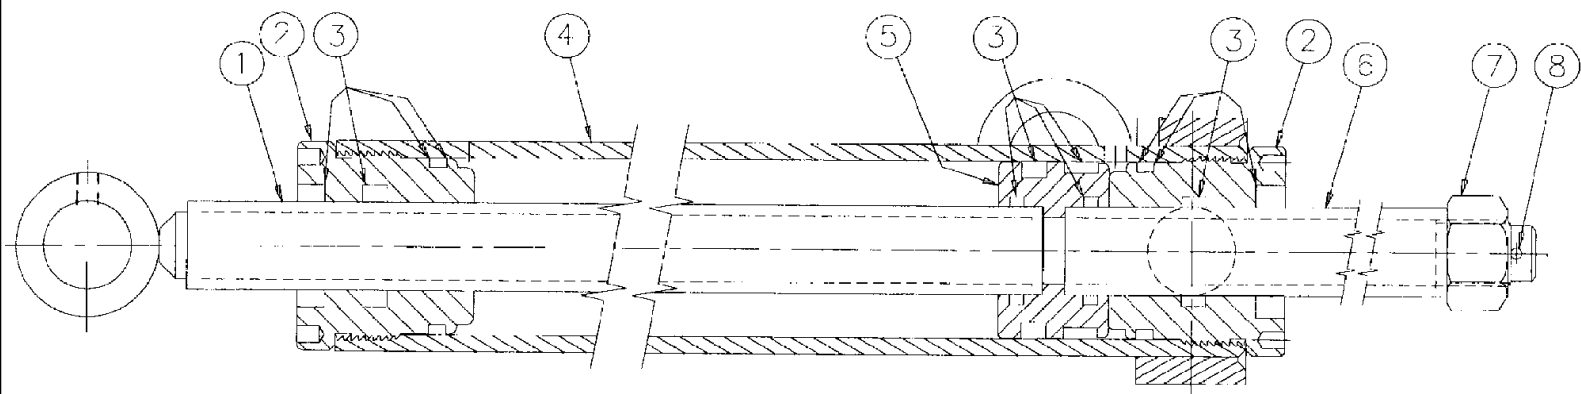

68782

SPX3185 PATRIOT SPRAYER (10/02-)

07-010 CYLINDERS - STEERING

сылка	Номер детали	Кол-во	Описание
1	BN98865	1	SHAFT, SHAFT weldment
2	BN98872	1	GLAND, GLAND end
3	BN98869	1	KIT, SEALS, KIT seal
4	BN98870	1	TUBE, TUBE weldment
5	BN98867	1	PISTON, PISTON
6	BN98866	1	TUBE, TUBE shaft
7	BN98871	1	NUT, LOCK, 3/4-16UNF
8	BN98868	1	PIN, ROLL, PIN roll

Complete Part # BN68782 (Ref Only)