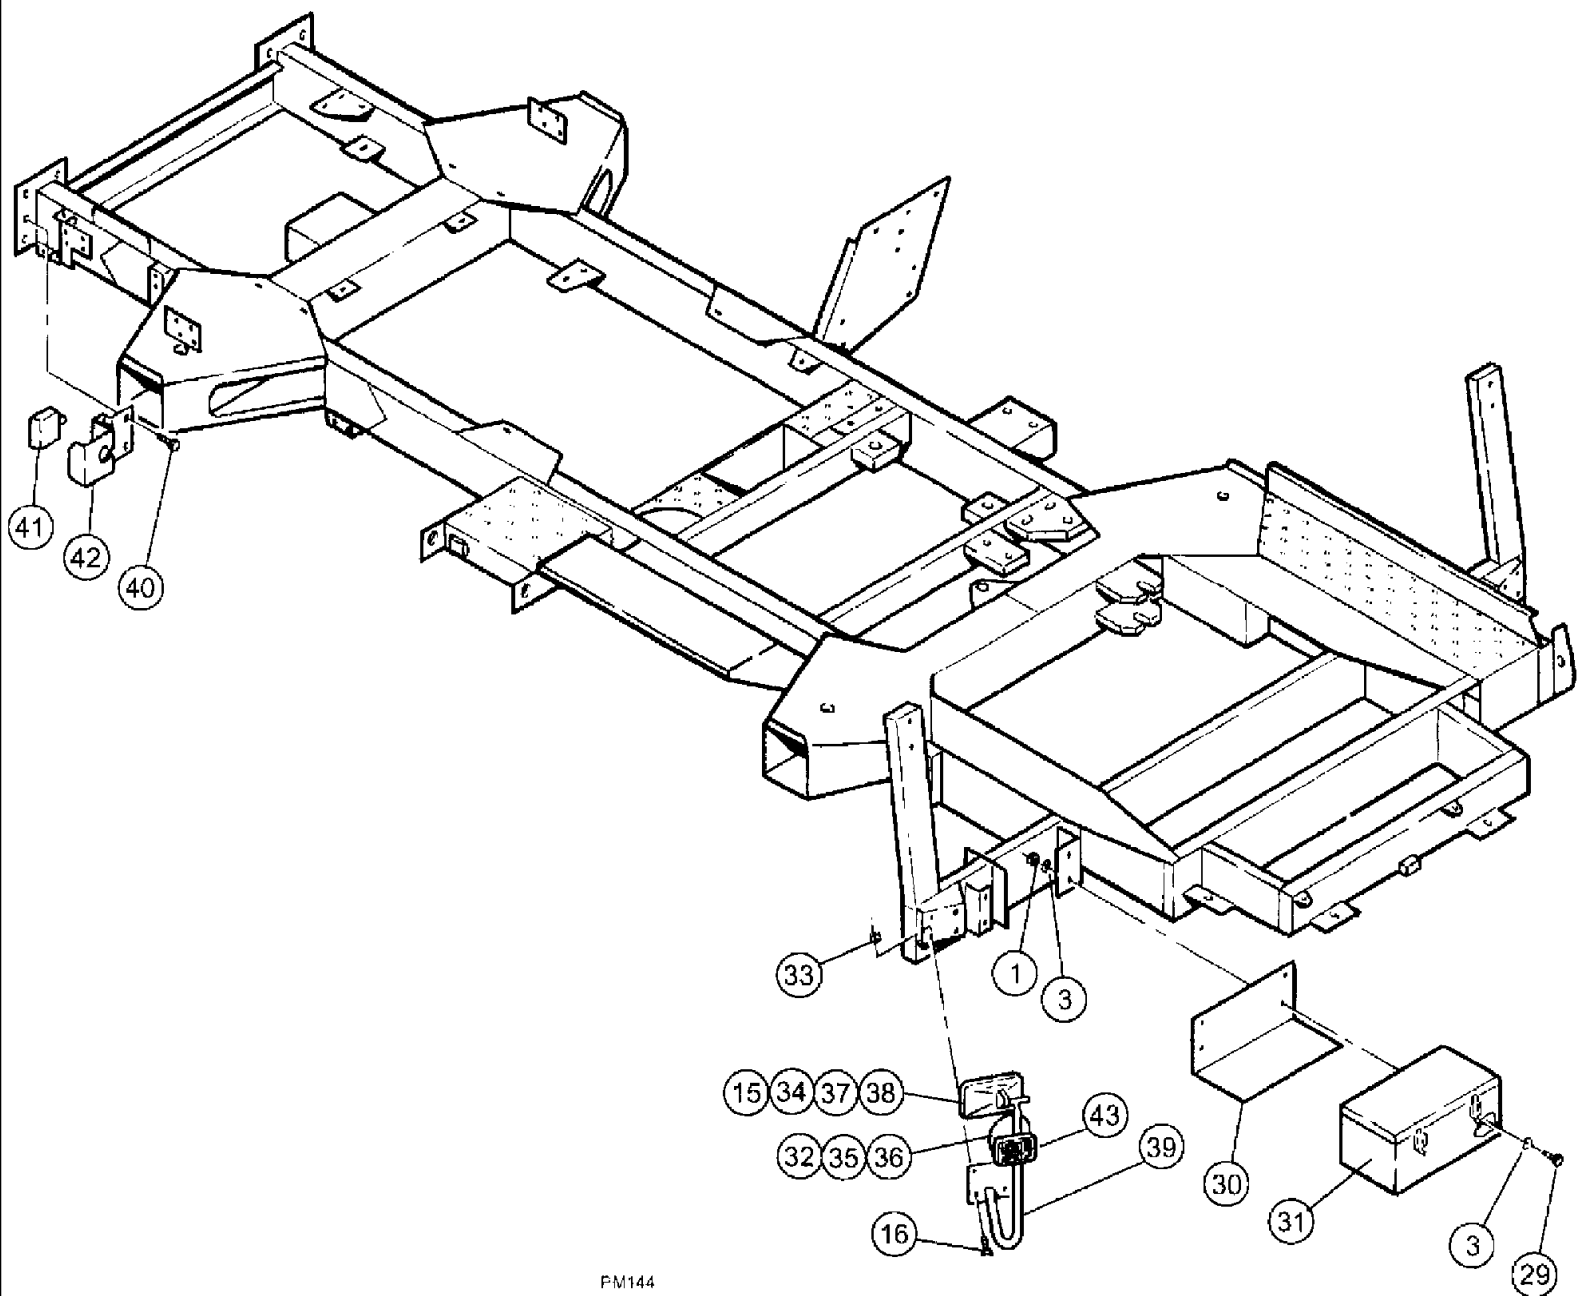

## 04-002 SUSPENSION &amp; FRAME - FRAME ASSEMBLY

сылка	Номер детали	Кол-во	Описание
1	BN50282	6	BOLT, hex head, 1/2-13 x 1, 5, PL
2	BN50778	6	NUT, LOCK, 1/2-13 CTR, 5, PL
3	BN66275	1	SUPPORT, WELDMENT, LH cradle
4	BN66392	1	SUPPORT, WELDMENT, RH cradle
5	231-4148	4	NUT, LOCK, 1/2"-13, GB, hex head, 1/2-13, TLN, GB
6	413-848	4	BOLT, Hex, 1/2"-13 x 3", G5, hex head, 1/2-13 x 3, 5, PL
7	BN50056	16	NUT, whiz lock, 5/16-18
8	BN50014	16	BOLT, 5/16-18 x .75, EH
9	BN25527	14	LINER, LINER nylatron .187 x 7 x 40
10	BN303473	2	LINER, LINER nylatron w/notch
11	BN24465	1	CRADLE, WELDMENT cradle, RH, 75' boom
	BN66528	1	SUPPORT, WELDMENT cradle, RH, 90' boom, shown
12	BN24464	1	SUPPORT, WELDMENT cradle, LH, 75' boom
	BN66596	1	SUPPORT, WELDMENT cradle, LH, 90' boom, shown
15	BN25394	1	PLATFORM ASSY., DECK spherical tank, 14GA HRS, 11.5 x 44.0, shown
	BN24158	1	LOAD DECK, DECK elliptical tank with top flange, 14GA HRS, 13 x 44
16	BN50142	12	WASHER, 5/16, FLT, SS
17	BN50230	6	BOLT, hex head, 5/16-18 x .75, 5, PL
18	BN68210	6	LOCKNUT, 5/16-18, CTR, SS
19	BN25822	1	GUIDE, GUIDE, RH hose roller weld, used on LH for low profile
20	BN25823	1	GUIDE, GUIDE, LH hose roller weld, used on RH for low profile
21	413-816	4	BOLT, Hex, 1/2"-13 x 1", G5, Full Thd, hex head, 1/2-13 x 1, 5, PL
22	231-4148	4	NUT, LOCK, 1/2"-13, GB, hex head, 1/2-13, TLN, GB
23	BN303902	2	SOFT TRIM, TRIM edge- 9 3/4"
24	BN303903	1	SOFT TRIM, TRIM edge- 6 3/4"
25	BN325456	1	FRAME, WELDMENT frame