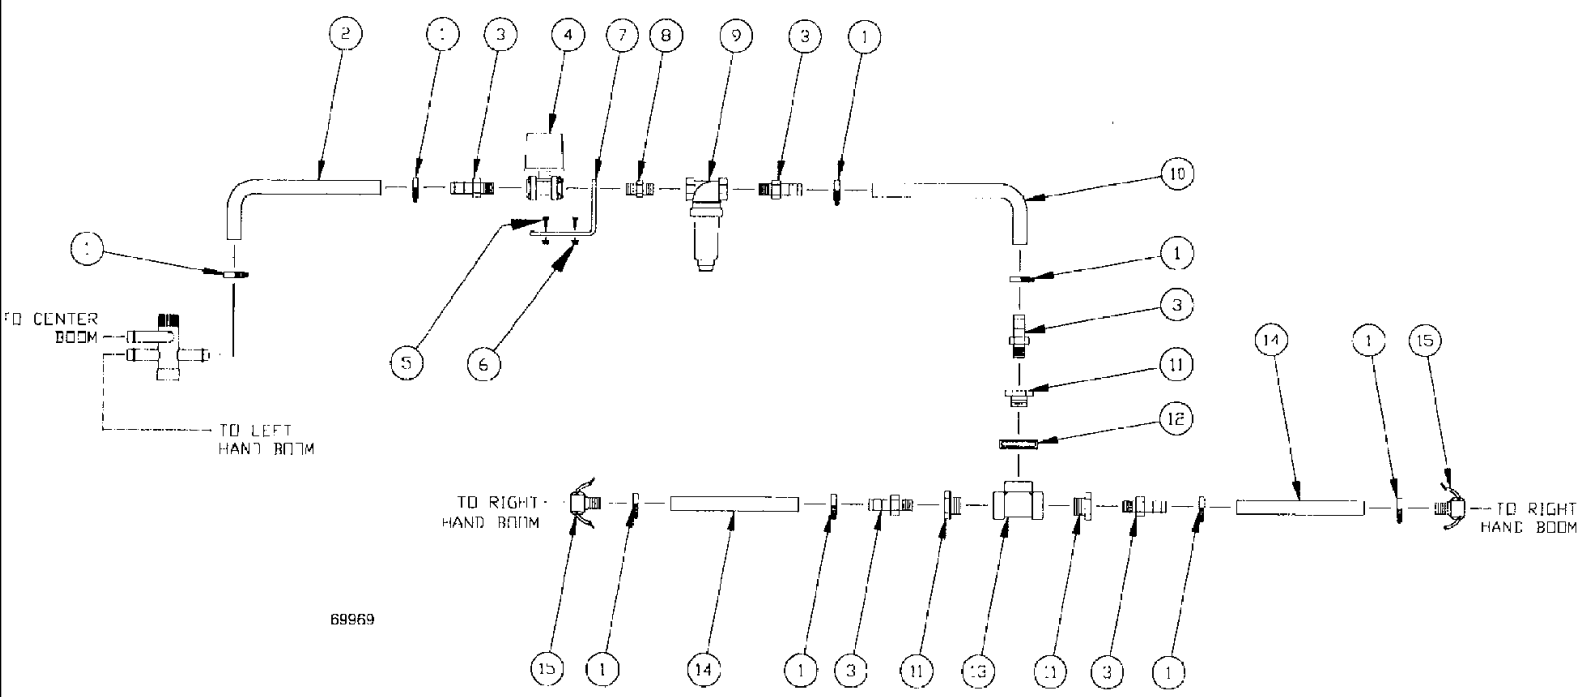

сылка	Номер детали	Кол-во	Описание
1	BN75990	8	CLAMP, SS, #16.81 to 1.5 A
2	BN53758	1	HOSE, HOSE, 1" EPDM, 222.0"
3	BN53476	5	FITTING, BARB poly 1" NPT x 1" HS
4	BN69620	1	VALVE, BALL VALVE ASSEMBLY
5	413-412	2	BOLT, Hex, 1/4"-20 x 3/4", G5, Full Thd, hex head, 1/4-20 x .75, G5
6	231-4144	2	NUT, LOCK, 1/4"-20, GB,
7	BN24083	1	PLATE, MOUNTING, MNT., 7GA, HRS, 3.0 x 5.75/2
8	BN73648	1	NIPPLE, LUBE, 1" short poly pipe
9	BN73681	1	FILTER, STRAINER, STRAINER ASSEMBLY, 1"-50 mesh
10	BN53844	1	HOSE, EPDM, 1" ID x 120"
11	BN73717	3	BUSHING, reducer poly, 1.5 x 1"
12	BN21276	1	CLAMP, CLAMP heavy duty, 2.5"
13	BN73714	1	TEE, poly, 1.5"
14	BN53744	2	HOSE, HOSE, 1" EPDM x 65.0"
15	BN53668	2	COUPLING, CPLR, 1" FML, HS, SHK