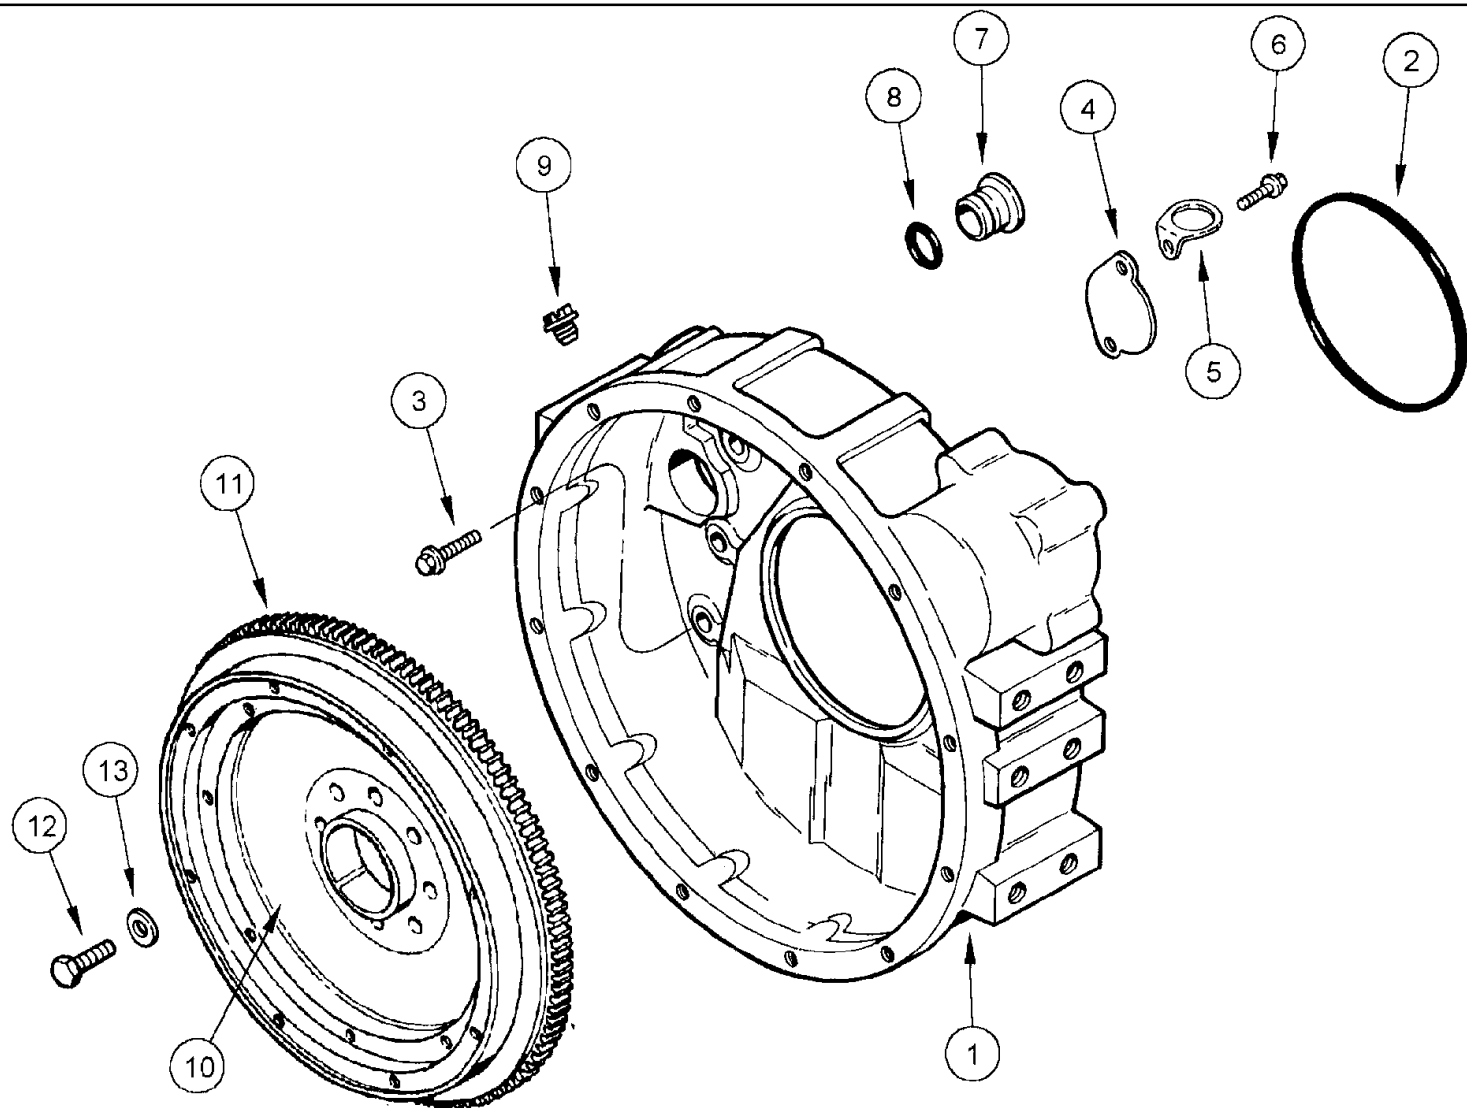

RH02C085

03-044 ENGINE - FLYWHEEL AND HOUSING

сылка	Номер детали	Кол-во	Описание
1	J937426	1	HOUSING, flywheel
2	J912473	1	O-RING, flywheel housing to block
3	854-12040	8	BOLT, Hex Flg, M12 x 40, 10.9, BOLT heavy hex flange, 12 - 1.75 x 40 mm, class 10.9
4	J925234	1	PLATE, cover
5	J928989	1	CLIP, retaining
6	J912072	2	SCREW, SELF TAP, SCREW self tapping, hex washer head, special, 8 - 1.25 x 15 mm
7	J910248	1	PLUG, flywheel housing
8	238-5212	1	O-RING, -212, 70 Duro, .859" ID x .139" Thk,
9	353-225	1	PLUG, Sltd Hd, 3/4"-16, slotted hex, 3/4 inch NF
10	J936822	1	FLYWHEEL WITH GEAR, ASSEMBLY engine
11	J905427	1	GEAR, ring, flywheel
12	J901395	8	SCREW, Hex, M12 x 1.25 x 32, Spc, BOLT hex, special, 12 -1.25 x 32 mm
13	J900269	8	WASHER, flat, special

Part available only through Case's Global After Sales Organization.