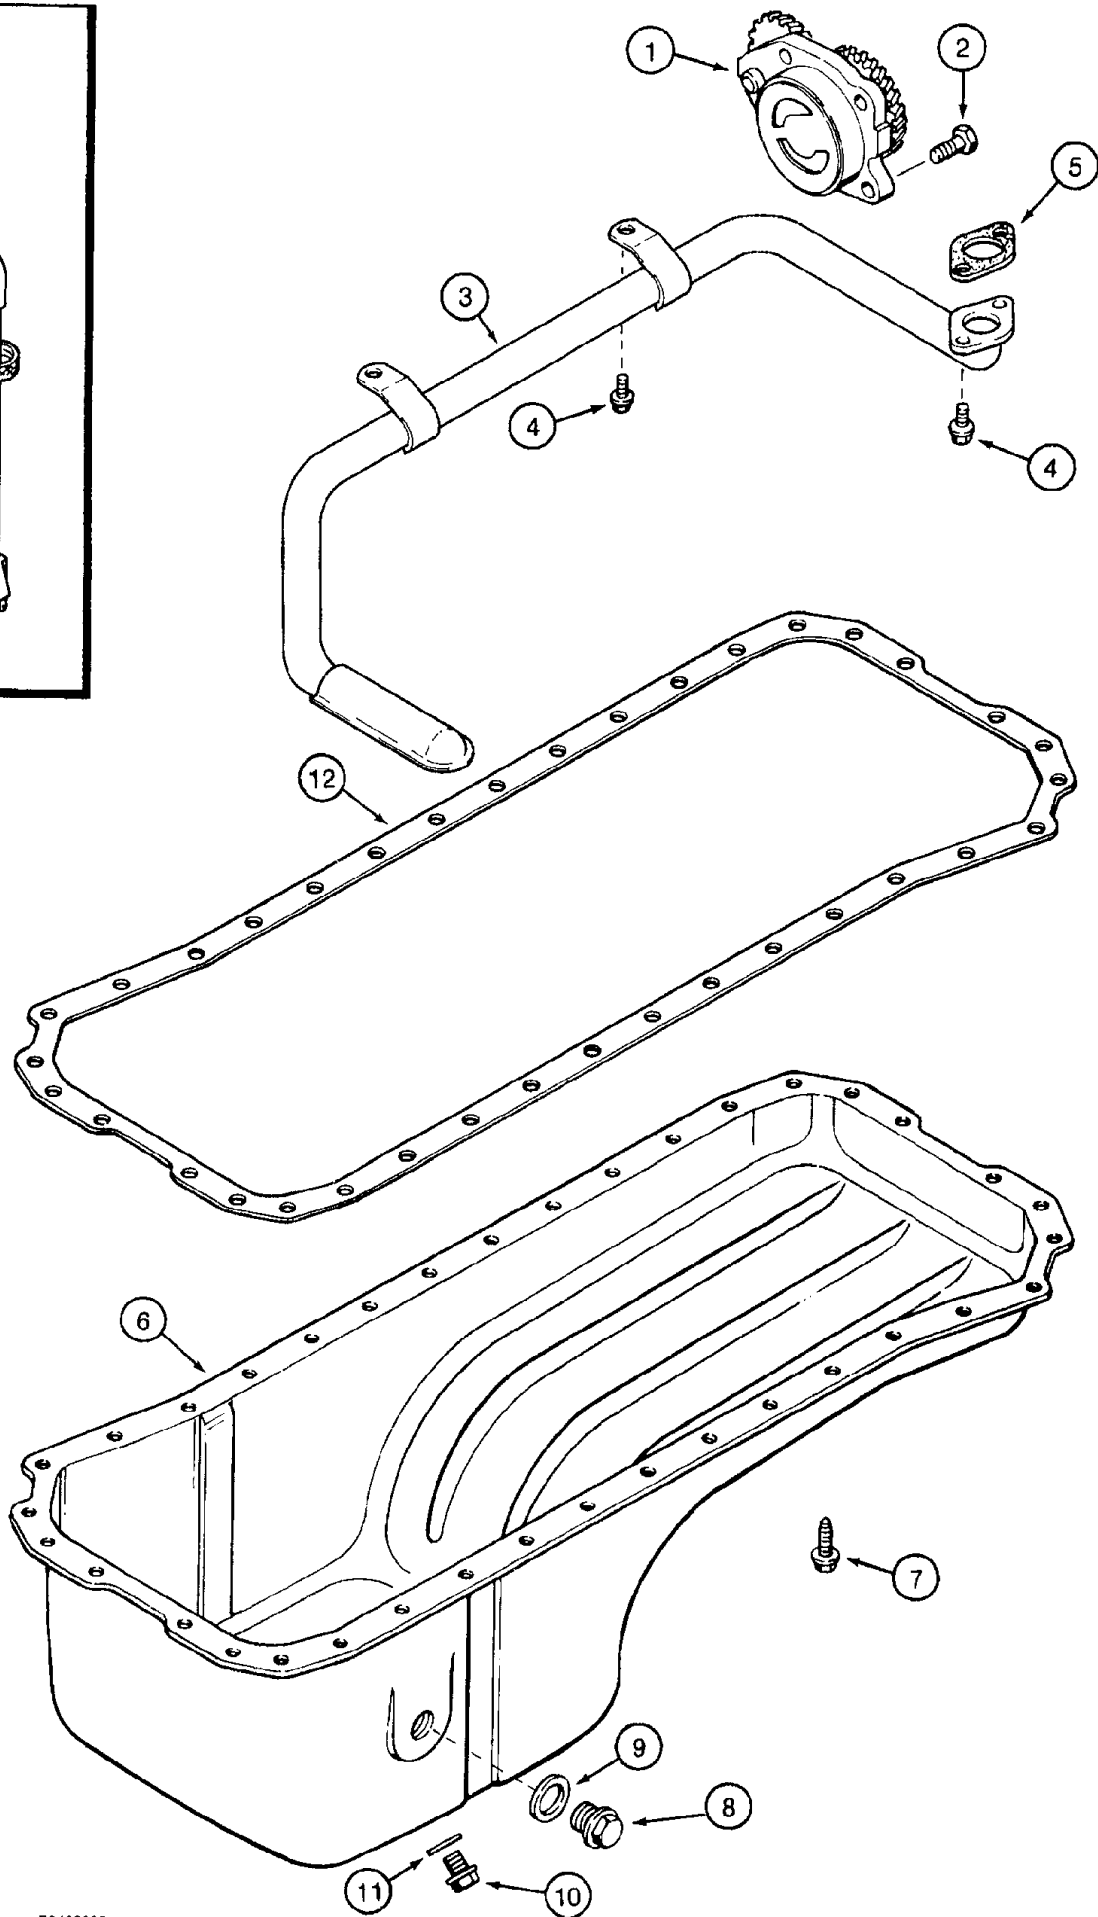

B9408295

сылка	Номер детали	Кол-во	Описание
	JR937404	1	REMAN-PUMP, ENGINE OIL, ASSEMBLY remanufactured, North America only
	JC937404	1	CORE-PUMP, ENGINE OIL, RETURN NUMBER use this part number to return pump core for credit when using a remanufactured assembly
1	J937404	1	PUMP, ENGINE OIL, ASSEMBLY new
2	J900677	4	BOLT, hex, full threads, 8 - 1.25 x 30 mm
3	J921992	1	PIPE, SUCTION, TUBE oil
4	845-8020	4	BOLT, Hex Flg, M8 x 20, 8.8, Full Thd, BOLT heavy hex flange, 8 - 1.25 x 20 mm
5	J938157	1	GASKET, mounting, oil suction tube, A77979 Kit - gasket, oil pan
6	J915703	1	PAN, ENGINE OIL,
7	J920400	36	BOLT, hex flange cap, section, 8 - 1.25 x 25 mm
8	J924148	1	PLUG, hex magnetic, special, 22 mm - 1.5
9	J902425	1	WASHER, seaking plug, A77979 Kit - gasket, oil pan
10	J924147	1	PLUG, hex magnetic, special, 18 mm - 1.5
11	J920773	1	WASHER, SEALING, WASHER sealing, A77979 Kit - gasket, oil pan
12	NSS A77490	1	NOT SERVICED SEPARATELY, GASKET oil pan, A77979 Kit - gasket, oil pan KIT, heater, engine oil, also order REF. 15, J902425 washer
13	196466A1	1	CABLE, ELECTRIC, engine block heater
14	NSS	1	NOT SERVICED SEPARATELY, ELEMENT heater, 120 volt
15	J902425	1	WASHER, sealing plug
13	J905114	1	CABLE, ELECTRIC, engine block heater, 6 foot, 240 volt
14	J285916	1	HEATER, ELEMENT, 240 VOLT
15	J902425	1	WASHER, sealing plug, 240 volt