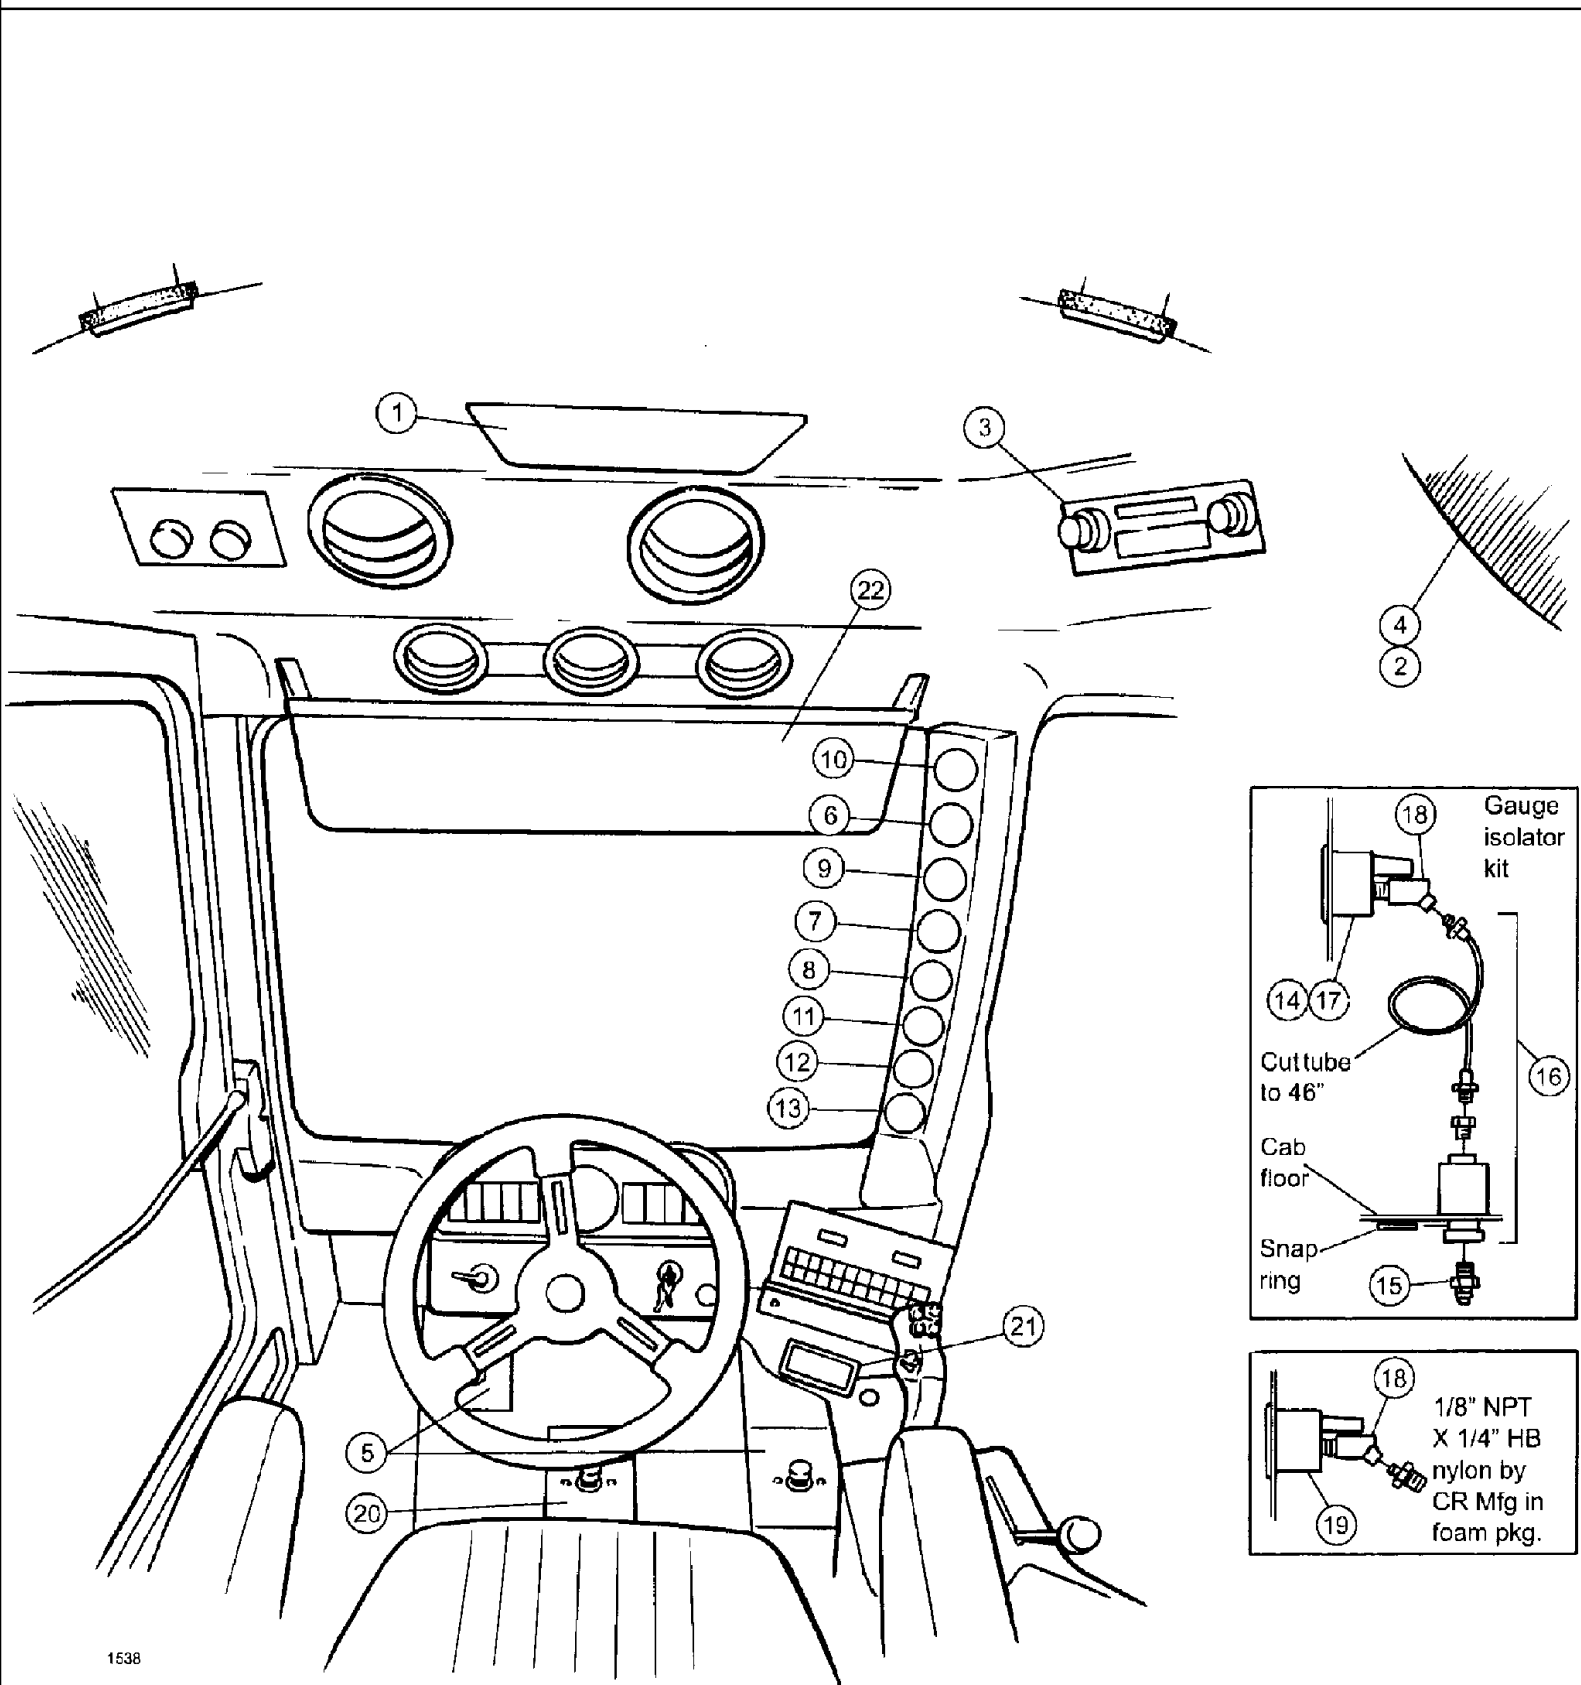

сылка	Номер детали	Кол-во	Описание
37	BN98892	1	SWITCH, on-off-on toggle, foam marker
	BN98894	1	NUT, jam, black, 15/32
	BN98893	1	SWITCH, boot toggle, black
38		1	JOINT ball, throttle, see Figure 03-074
39	BN98670	2	SWITCH, push button, LH boom function
	BN98673	2	BOOT, yellow
40	BN98670	2	SWITCH, push button, RH boom function
	BN98672	2	BOOT, green
41	BN29986	1	INSERT, handle to shifter
42	BN16018	1	BUZZER, low hopper alarm
43	BN98249	1	SWITCH, micro neutral, safe
44	BN98248	1	SWITCH, backup
45	BN98247	1	KNOB, ASSEMBLY

1538

- Bulb #BN301819 (1.06" long) must be used in pressure gauges for REF. numbers 14, 17 and 19 because of internal interference with a longer bulb.