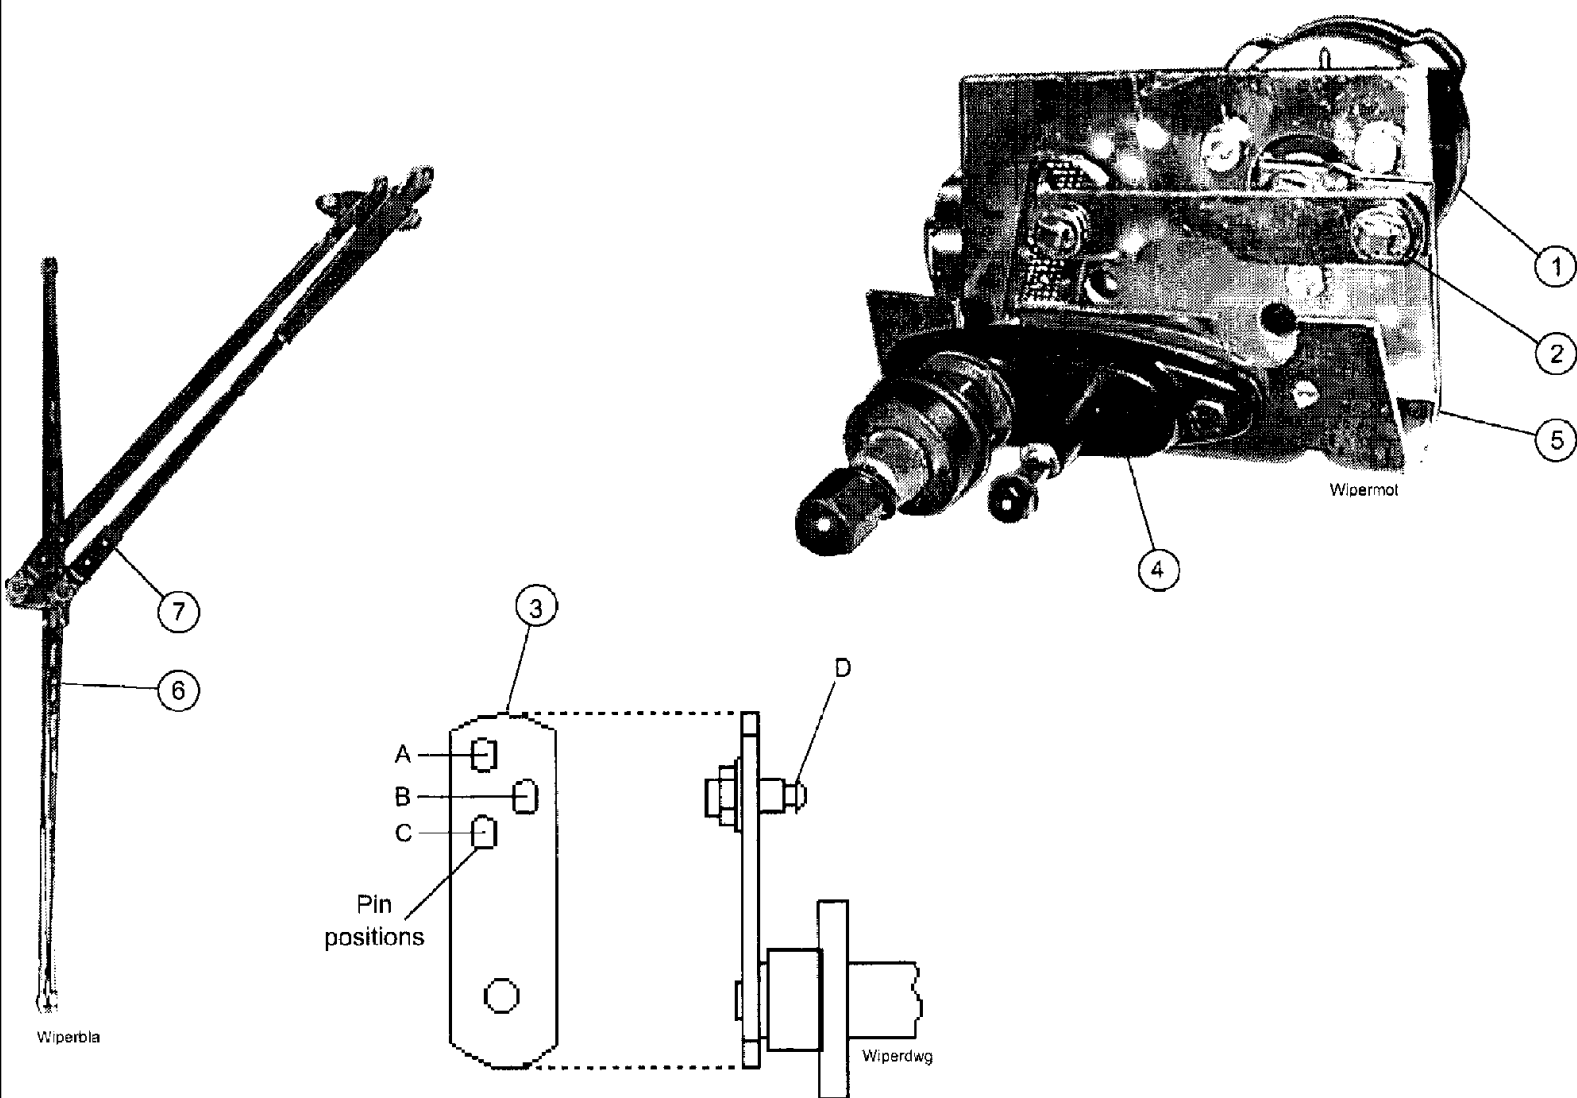

Position drive arm, item #2, to the right as shown (must be parallel with motor mount bracket). Torque nut to 150-180 lbs. in. Position pin "D" in hole "B" of item #3. This will give an 85° wiping angle and park the wiper arm and blade on the right side of the windshield as viewed from the operator's seat.

сылка	Номер детали	Кол-во	Описание
	BN63683	1	WIPER MOTOR, ASSEMBLY, Includes: 1-5
1	BN29267	1	WIPER MOTOR, WIPER, 2 speed, 12V, Part of Wiper Motor Assembly, P/N BN63683
2	BN29268	1	DRIVE, WIPER arm, Part of Wiper Motor Assembly, P/N BN63683
3	BN29269	1	PIVOT, WIPER shaft, Part of Wiper Motor Assembly, P/N BN63683
4	BN29270	1	ADAPTER, ARM pantograph, bk, Part of Wiper Motor Assembly, P/N BN63683
	BN50939	2	BOLT, 1/4-28 x .5, SS
5	BN29881	1	MOUNTING PARTS, wiper motor, Part of Wiper Motor Assembly, P/N BN63683
	BN50051	1	NUT, whiz, 1/4"-20, UNC
	BN50671	1	BOLT, 1/4-20 x 1.0, SS
6	BN29271	1	BLADE, HALF, wiper, black, 22"
7	BN67973	1	WIPER ARM, pantograph, black, 20"

Position drive arm, item #2, to the right as shown (must be parallel with motor mount bracket). Torque nut to 150-180 lbs. in. Position pin "D" in hole "B" of item #3. This will give an 85° wiping angle and park the wiper arm and blade on the right side of the windshield as viewed from the operator's seat.