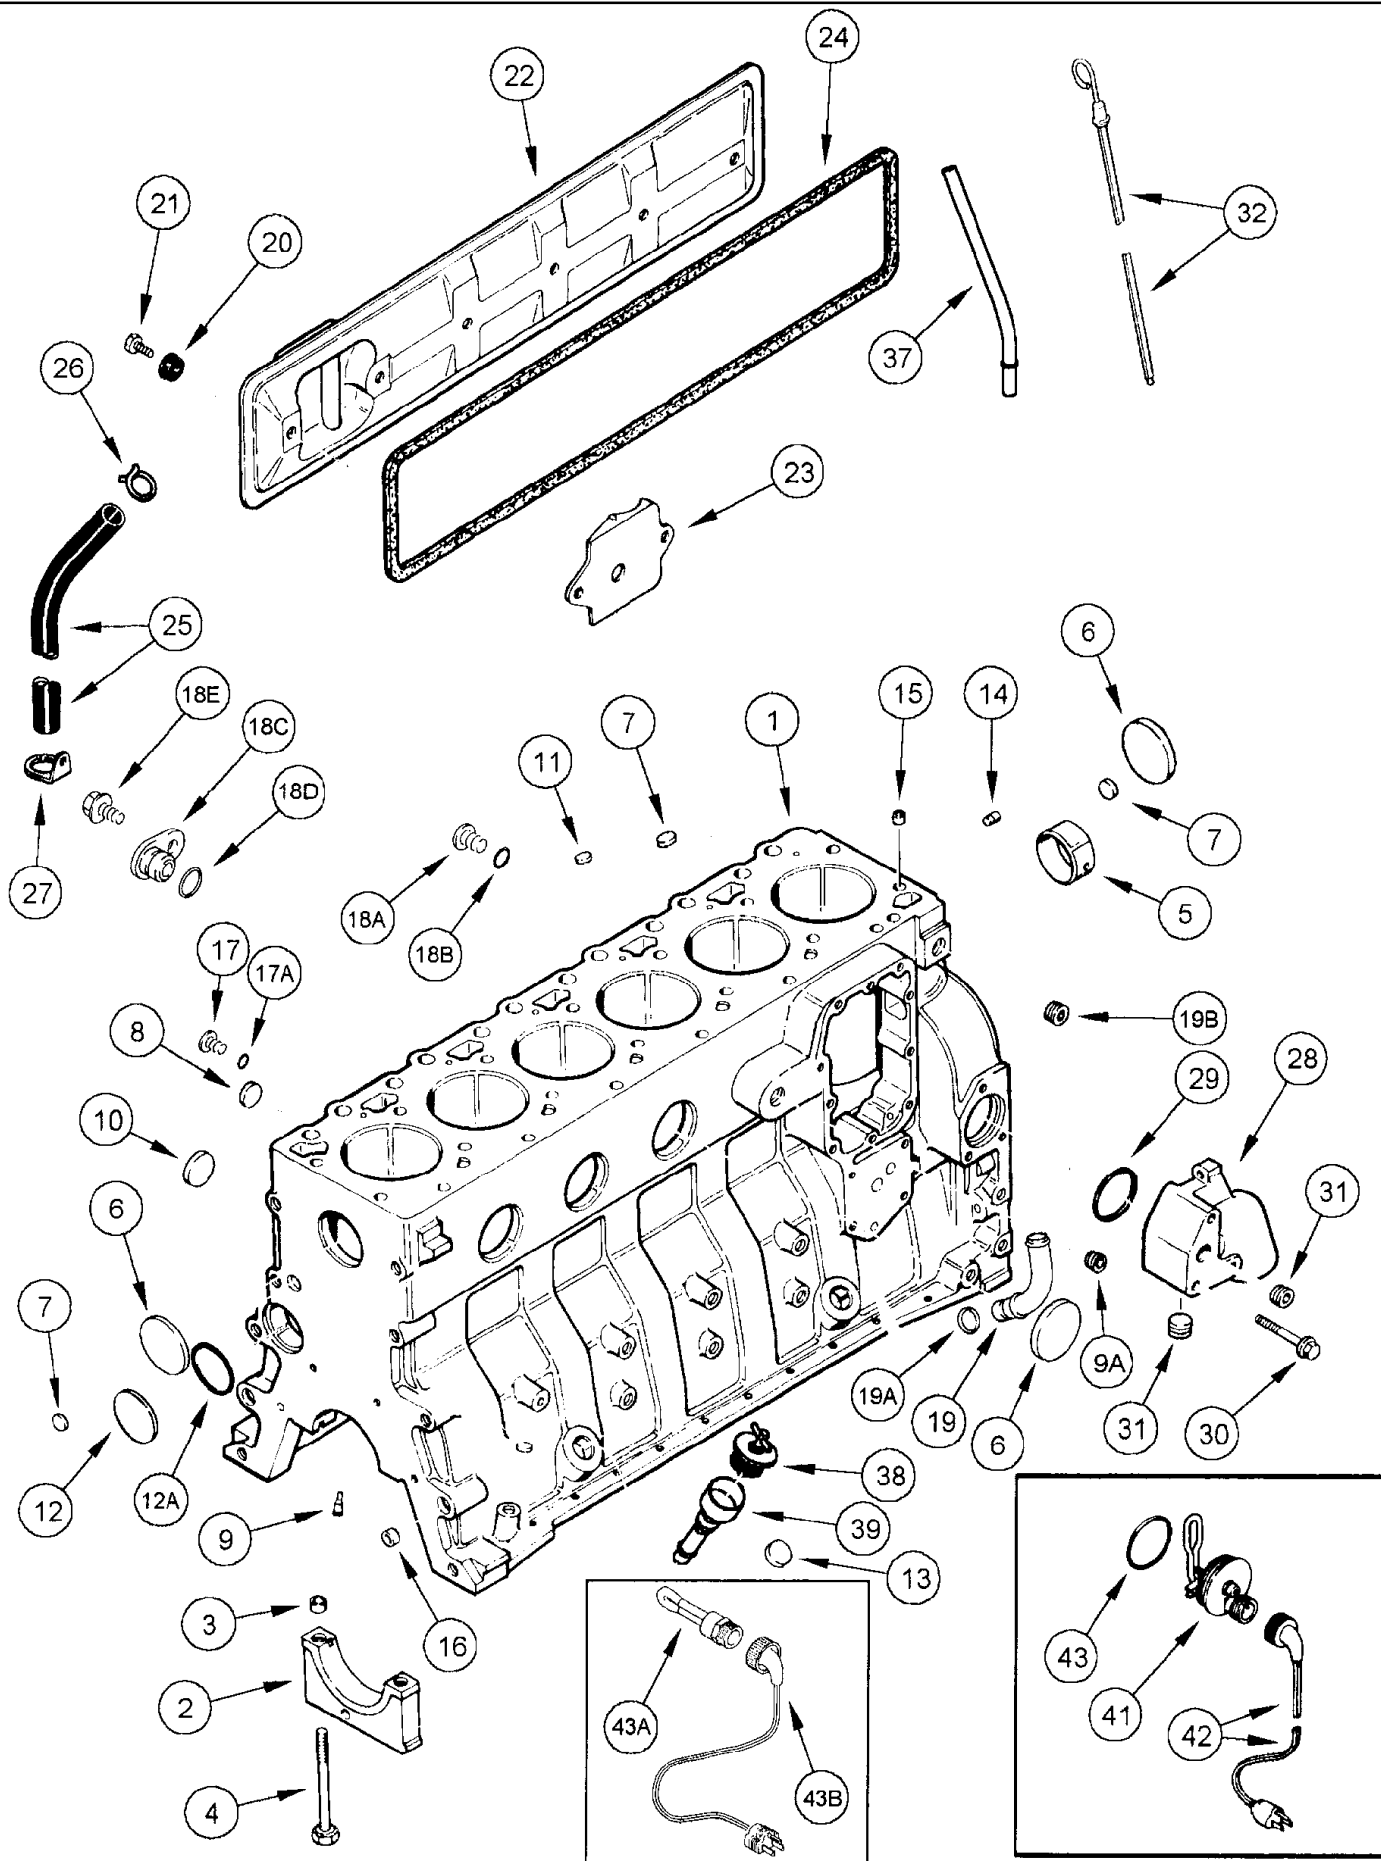

RH02C095

Part available only through Case's Global After Sales Organization. Note: Basic engines and reman engines are generic engines. The engines are complete internally; however, externally all parts are not supplied with the engines. Check the configuration of the engine being removed, with the configuration of the engine being installed. For any external components not supplied with the engine being installed, reuse those parts from the engine that has just been removed. Do not return the old engine, until the unit is reassembled.