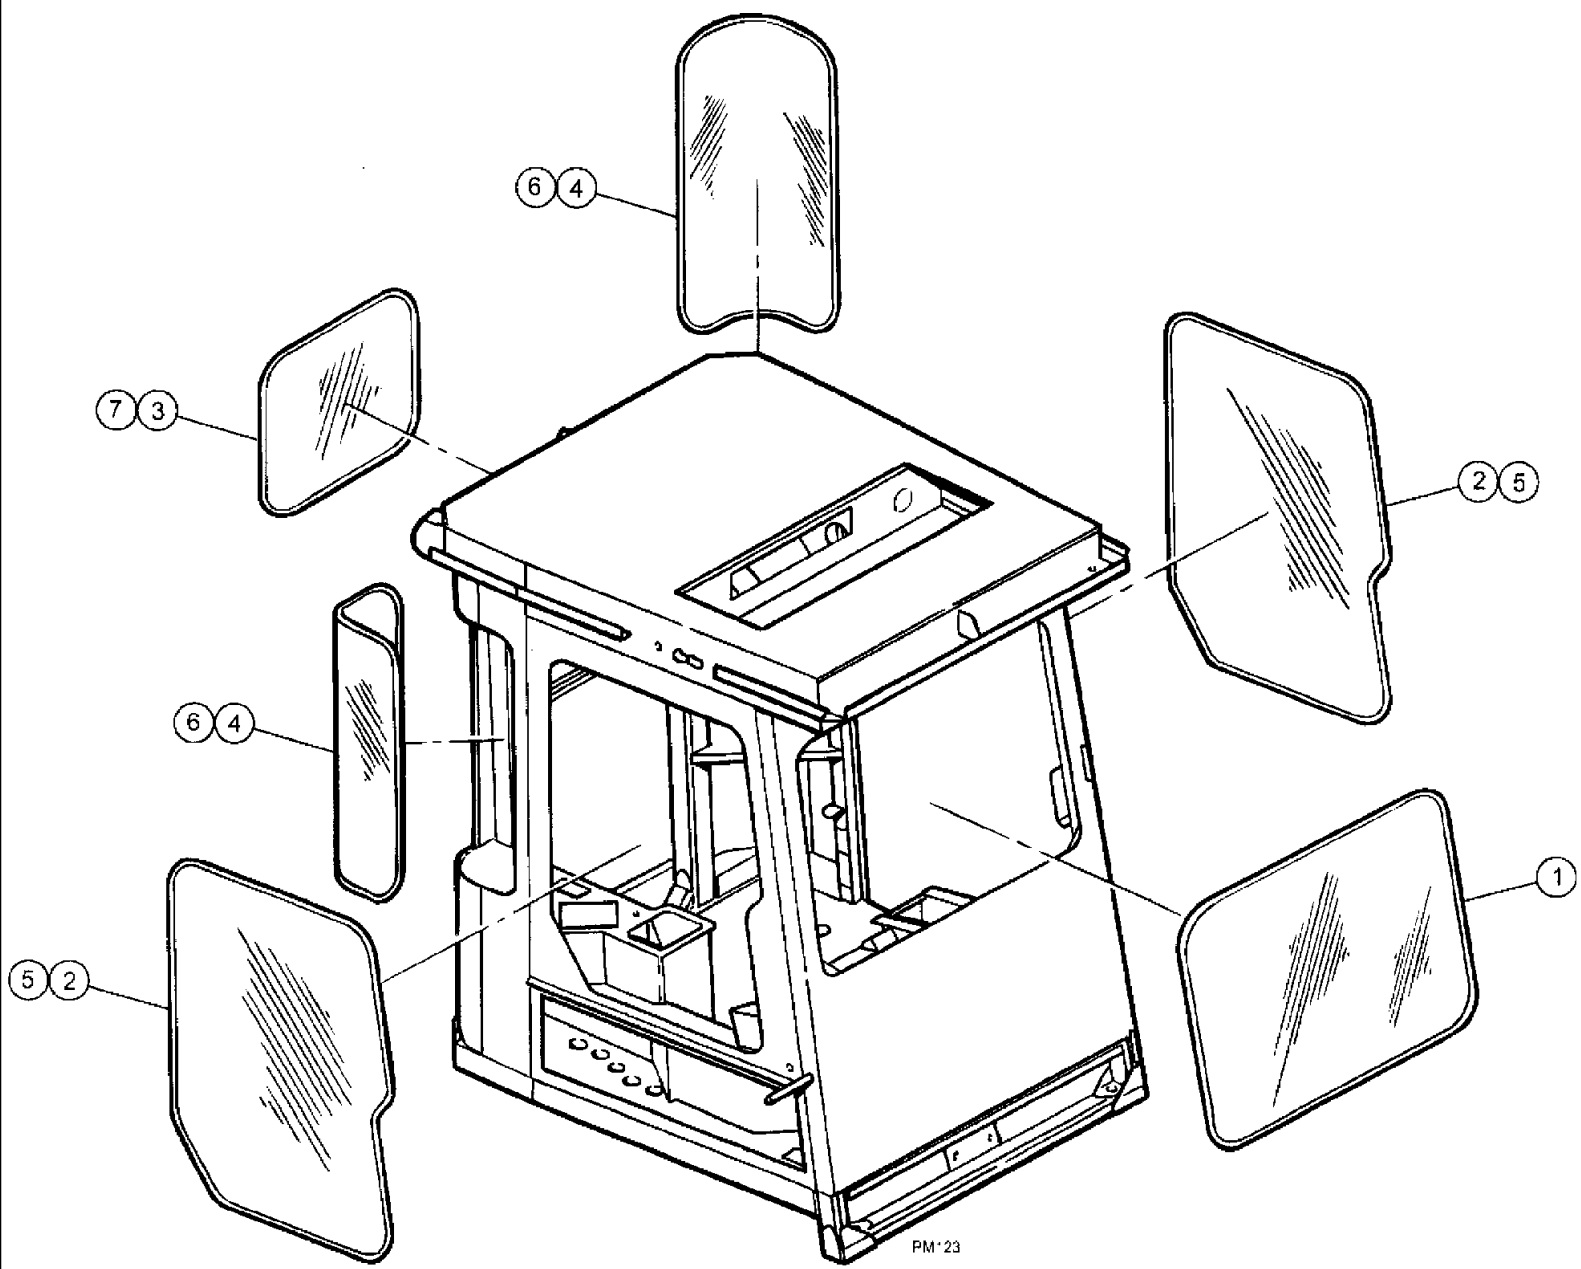

SPX3185 PATRIOT SPRAYER (10/02-)

01-012 CAB INTERIOR - CAB GLASS

сылка	Номер детали	Кол-во	Описание
1	BN66208	1	GLASS, tint, 30" x 42.5" x .218
2	BN313487	2	GLASS, side, tempered
3	BN313488	1	GLASS, rear, tempered
4	BN67200	2	GLASS, tint, radius glass
5	BN317213	3	RUBBER SEAL, window, 142" offset
6	BN67948	2	SEAL, WINDOW, window, 100"
7	BN317214	1	RUBBER SEAL, window, 78" offset

Complete Part # BN67935 (Ref. Only)