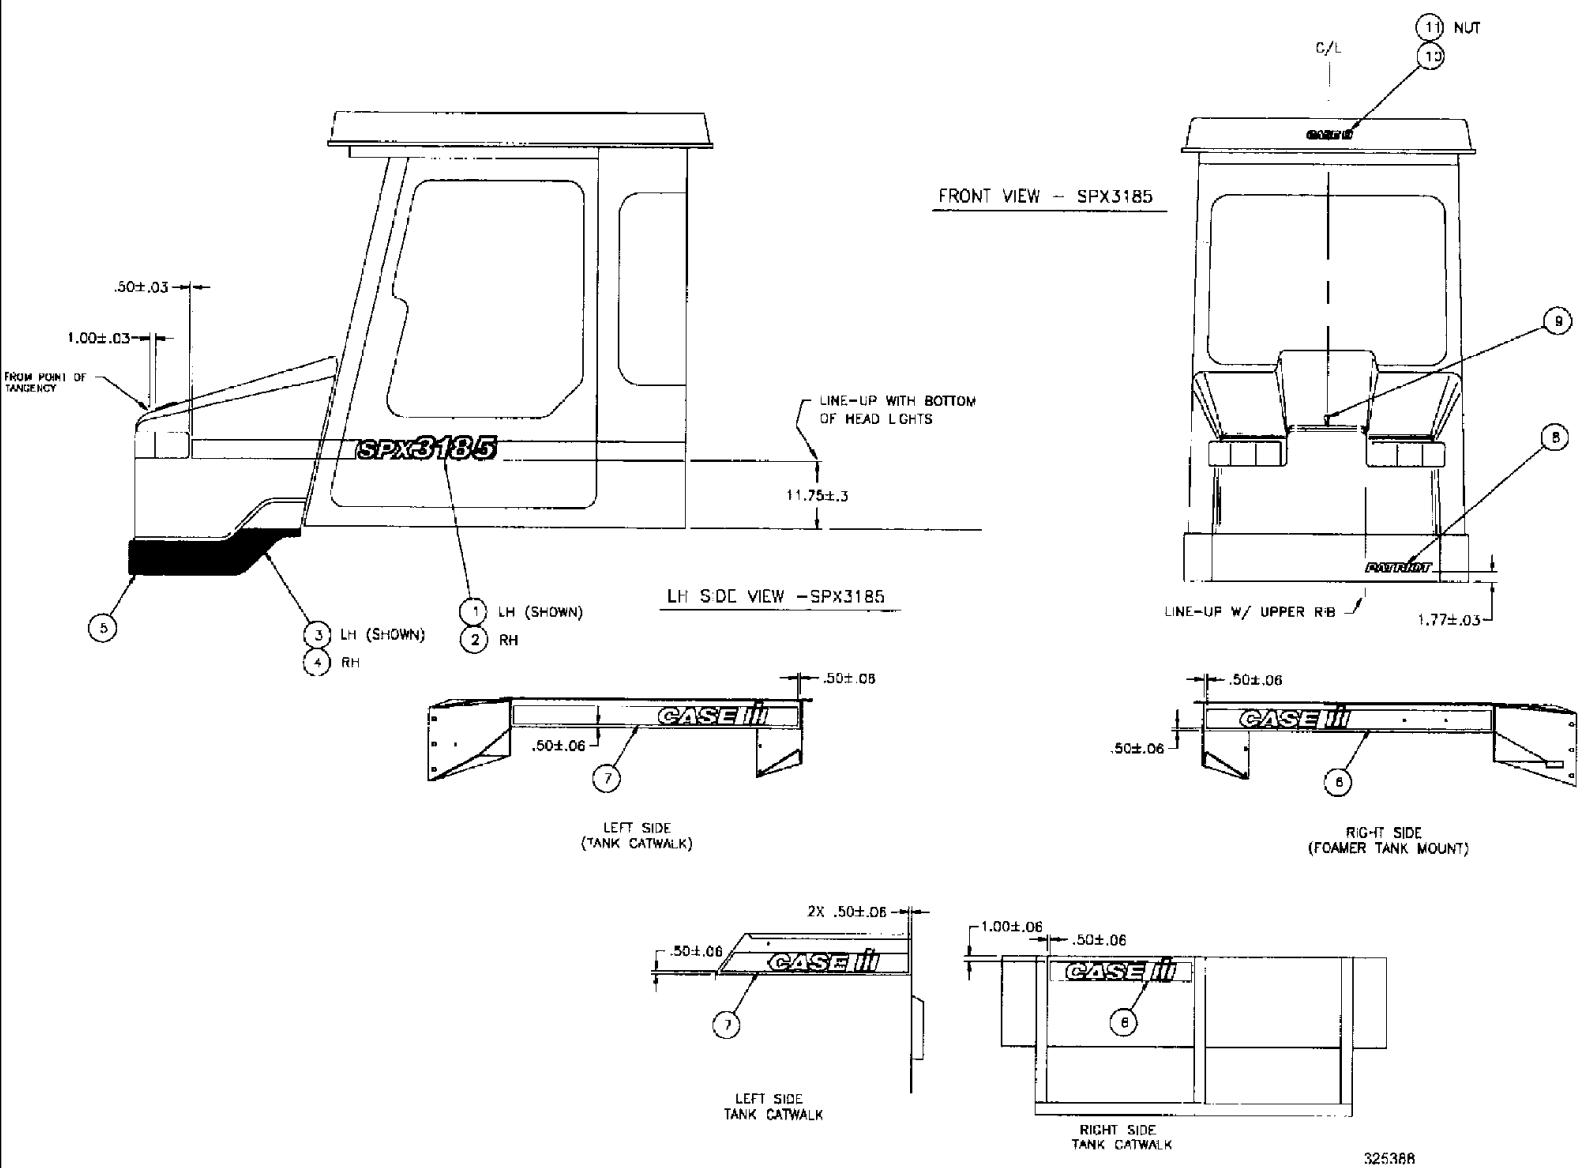

SPX3185 PATRIOT SPRAYER (10/02-)

10-004 DECALS - EXTERIOR DECALS - GRAPHICS

сылка	Номер детали	Кол-во	Описание
1	BN325390	1	DECAL, DECAL, LH, SPX3185
2	BN325391	1	DECAL, DECAL, RH, SPX3185
3	336622A1	1	DECAL, LH, front hood
4	336623A1	1	DECAL, RH, front hood
5	336625A1	1	DECAL, MID, front hood
6	336615A1	1	DECAL, RH, rear stripe
7	336613A1	1	DECAL, LH, rear stripe
8	337687A1	1	DECAL, EMBLEM, "patriot"
9	1968108C2	1	GUIDE, TRIM hood sight
10	186882A1	1	EMBLEM CASE/IH, cast nameplate, Part available only through Case's Global After Sales Organization.
11	131-431	2	NUT, LOCK, Self, Threading, 1/4", PAL, #SD250011, Part available only through Case's Global After Sales Organization.

Complete Part # BN325388 (Ref Only)