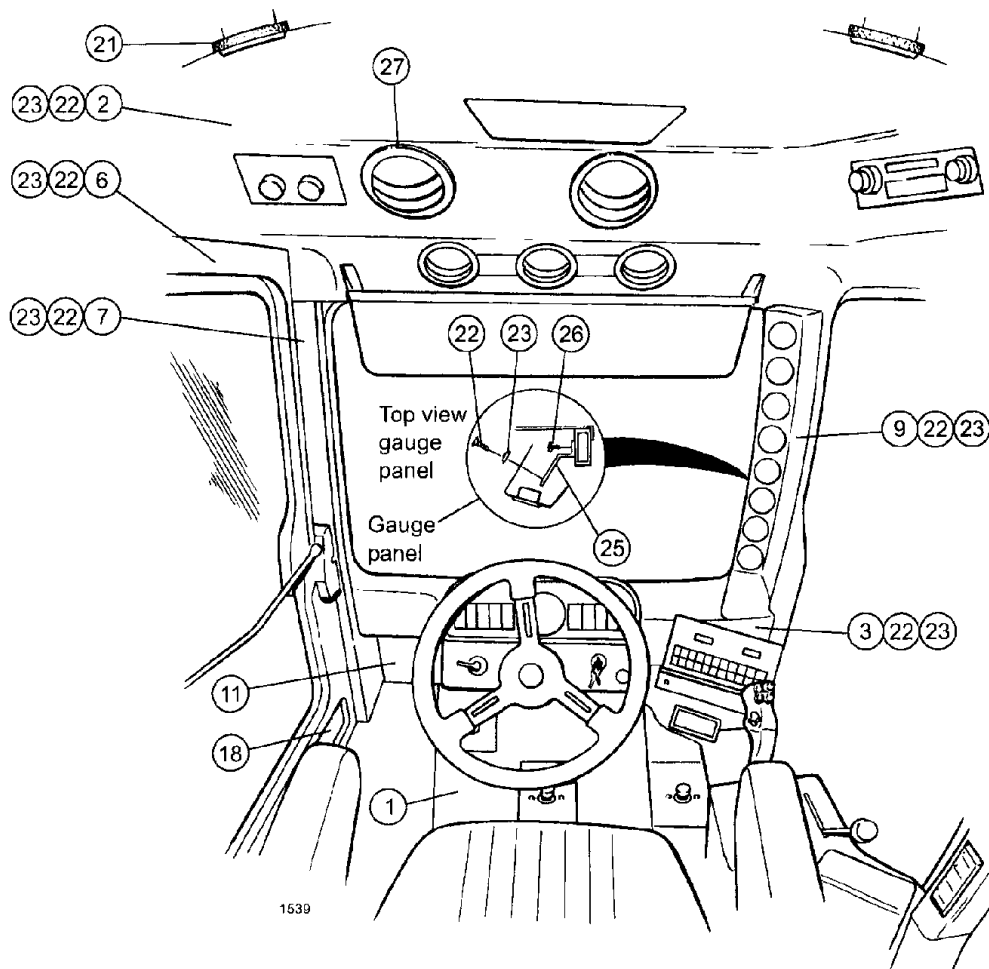

Upholstery

Complete Part # BN67956 (Ref Only)

сылка	Номер детали	Кол-во	Описание
1	BN68886	1	MAT, FLOOR, molded
2	BN323881	1	LINER, LINER molded head
3	BN68888	1	CONSOLE, DASH molded
4	BN311765	1	COVER, molded, control, 7bank
5	BN68890	1	COVER, molded, rear, corner
6	BN68891	1	FRAME, molded, door
7	BN68892	1	COVER, molded, front left
8	BN68893	1	HOLDER, pencil
9	BN68894	1	CONSOLE, front gauge
10	BN68895	1	HOLDER, book
11	BN68896	1	FOAM, cab, front firewall
12	BN68897	1	FOAM, control, side, lower panel
13	BN68898	1	FOAM, LH, rear, post cover
14	BN68899	1	FOAM, RH, rear, post cover
15	BN68900	1	FOAM, rear, middle panel
16	BN68901	1	FOAM, left, side post cover
17	BN68902	1	FOAM, right, side post cover
18	BN68903	1	FOAM, door panel
19	BN68904	1	FOAM, lower rear, left hand
20	BN68905	1	FOAM, lower front, right hand
21	BN304445	2	GASKET, 1" foam, behind louver
22	BN69601	41	SCREW, SCR #10 x 1 FLHD CTSK ,black
23	BN69602	41	WASHER, #10 CNTRSK, black
25	BN69850	2	MOUNTING PARTS, gage column
26	BN50944	2	SCREW, #10 x .5, PH, SL
27	BN68906	2	GASKET, behind louver, 1/2" foam, 3" 4"