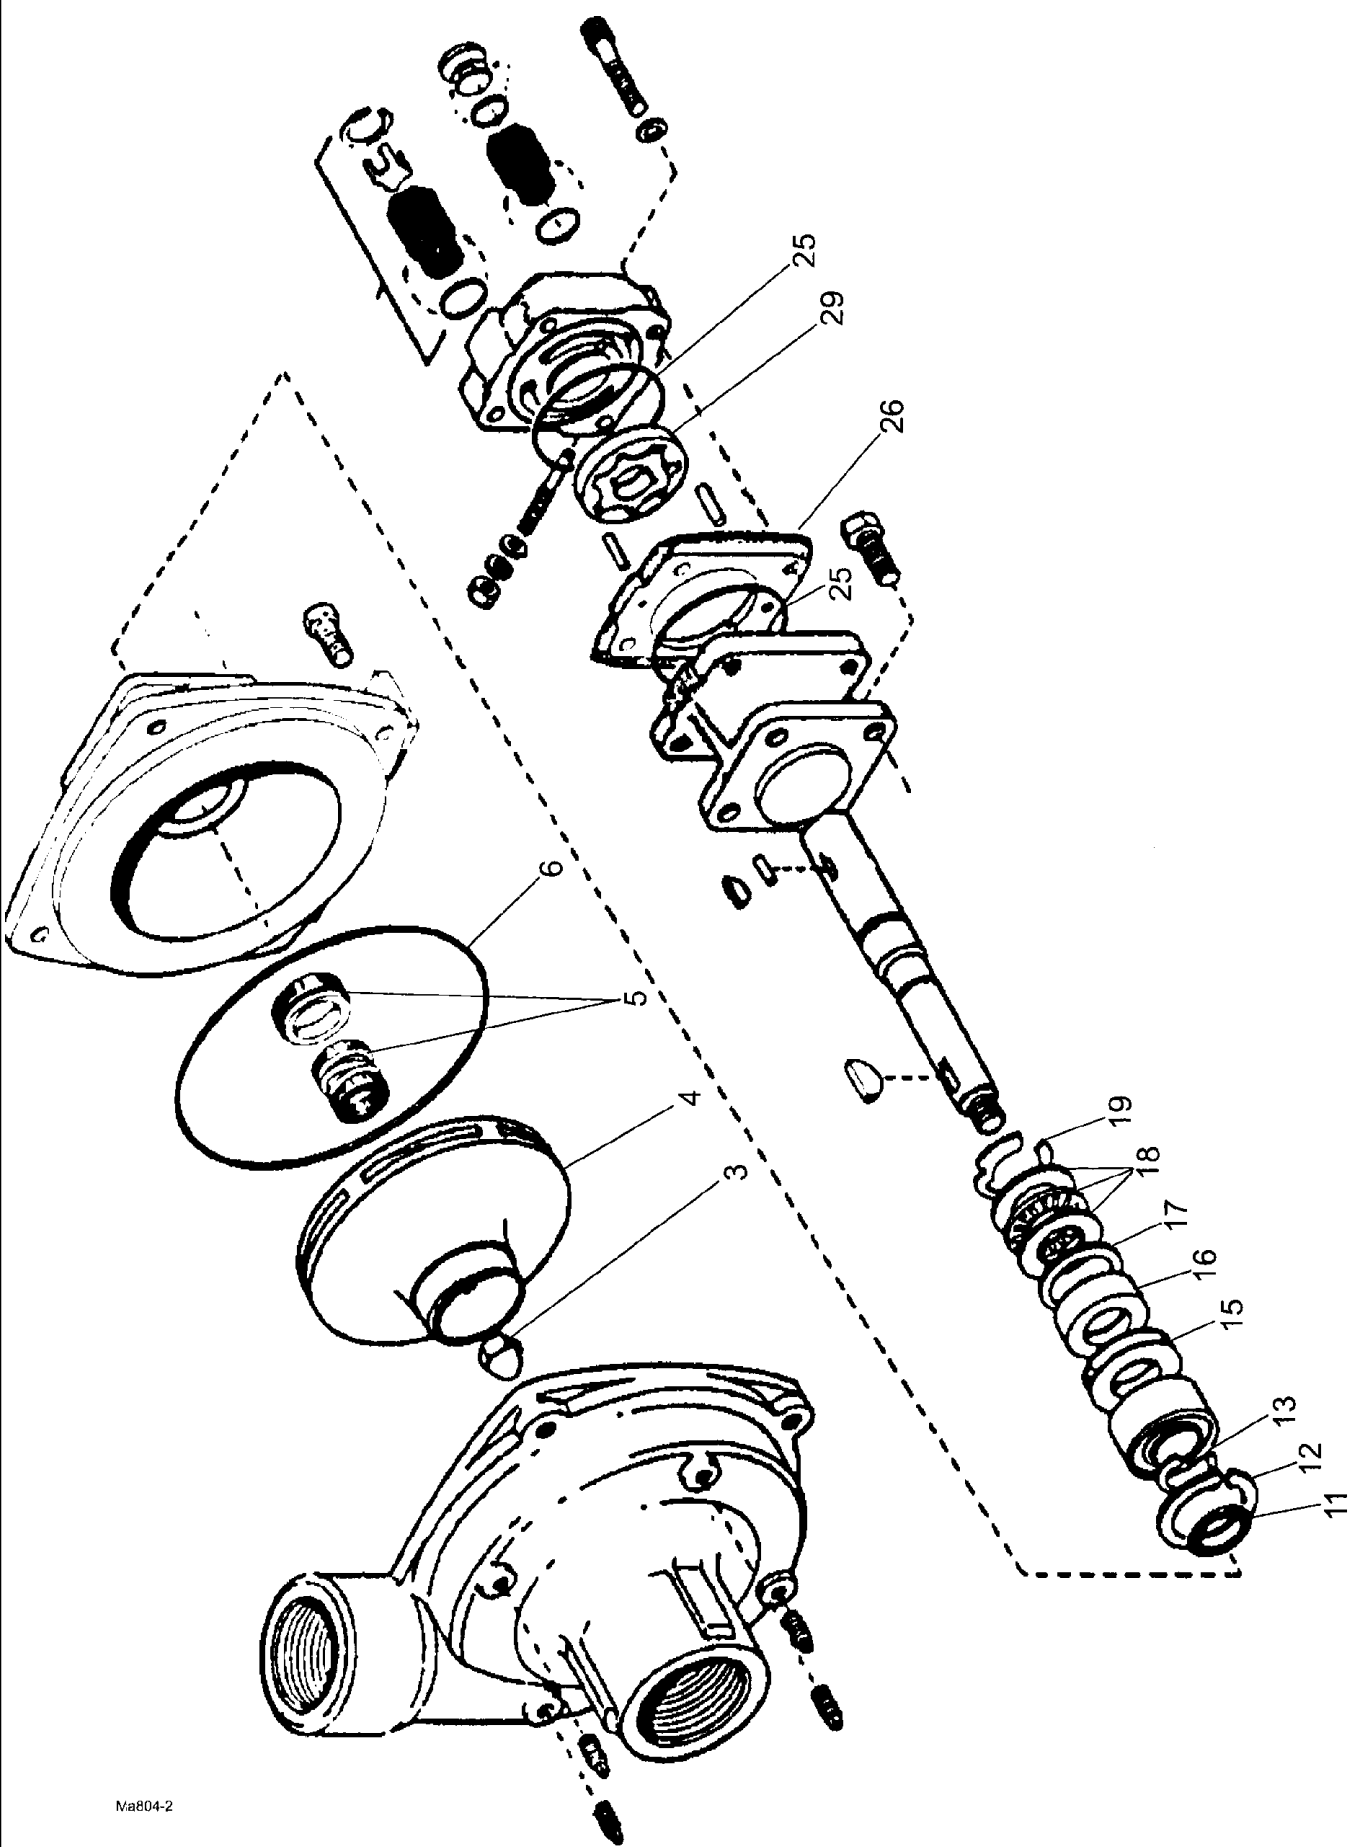

Ma804-2

сылка	Номер детали	Кол-во	Описание
	BN53767	1	KIT, REPAIR, KIT pump seal, Includes: Ref 3, 5, & 6
3	BN53693	1	NUT, impeller, Part of P/N BN53767, Pump Seal Kit
4	BN53692	1	IMPELLER, IMPELLER
5		1	SEAL mechanical, vitron, 9303 MOD, Part of P/N BN53767, Pump Seal Kit
6		1	O-RING, Part of P/N BN53767, Pump Seal Kit
	BN53768	1	KIT, SEALS, KIT shaft seal, Includes: Ref. 11, 12, 13, 15, 16, 17, 18, & 19
11		1	RING slinger, Part of P/N BN53768, Shaft Seal Kit
12		1	RING retaining, Part of P/N BN53768, Shaft Seal Kit
13		1	RING snap, Part of P/N BN53768, Shaft Seal Kit
15		1	SPACER, Part of P/N BN53768, Shaft Seal Kit
16		1	SEAL shaft, Part of P/N BN53768, Shaft Seal Kit
17		1	SEAL spacer, Part of P/N BN53768, Shaft Seal Kit
18		1	THRUST BRG ASSEMBLY (1) thrust brg & (2) thrust brg races, Part of P/N BN53768, Shaft Seal Kit
19		1	RING snap, Part of P/N BN53768, Shaft Seal Kit
	BN53769	1	KIT, REPAIR, KIT gerotor, HM1 model, Includes: 25, 26, 29
25		2	O-RING, Part of P/N BN53769, Gerotor Kit - HM1 model, 26 and 29 - .5" wide
26		1	HOUSING gerotor, Part of P/N BN53769, Gerotor Kit - HM1 model, 26 and 29 - .5" wide
29		1	GEROTOR, Part of P/N BN53769, Gerotor Kit - HM1 model, 26 and 29 - .5" wide
	BN53771	1	MOTOR, MOTOR hydraulic, HM1